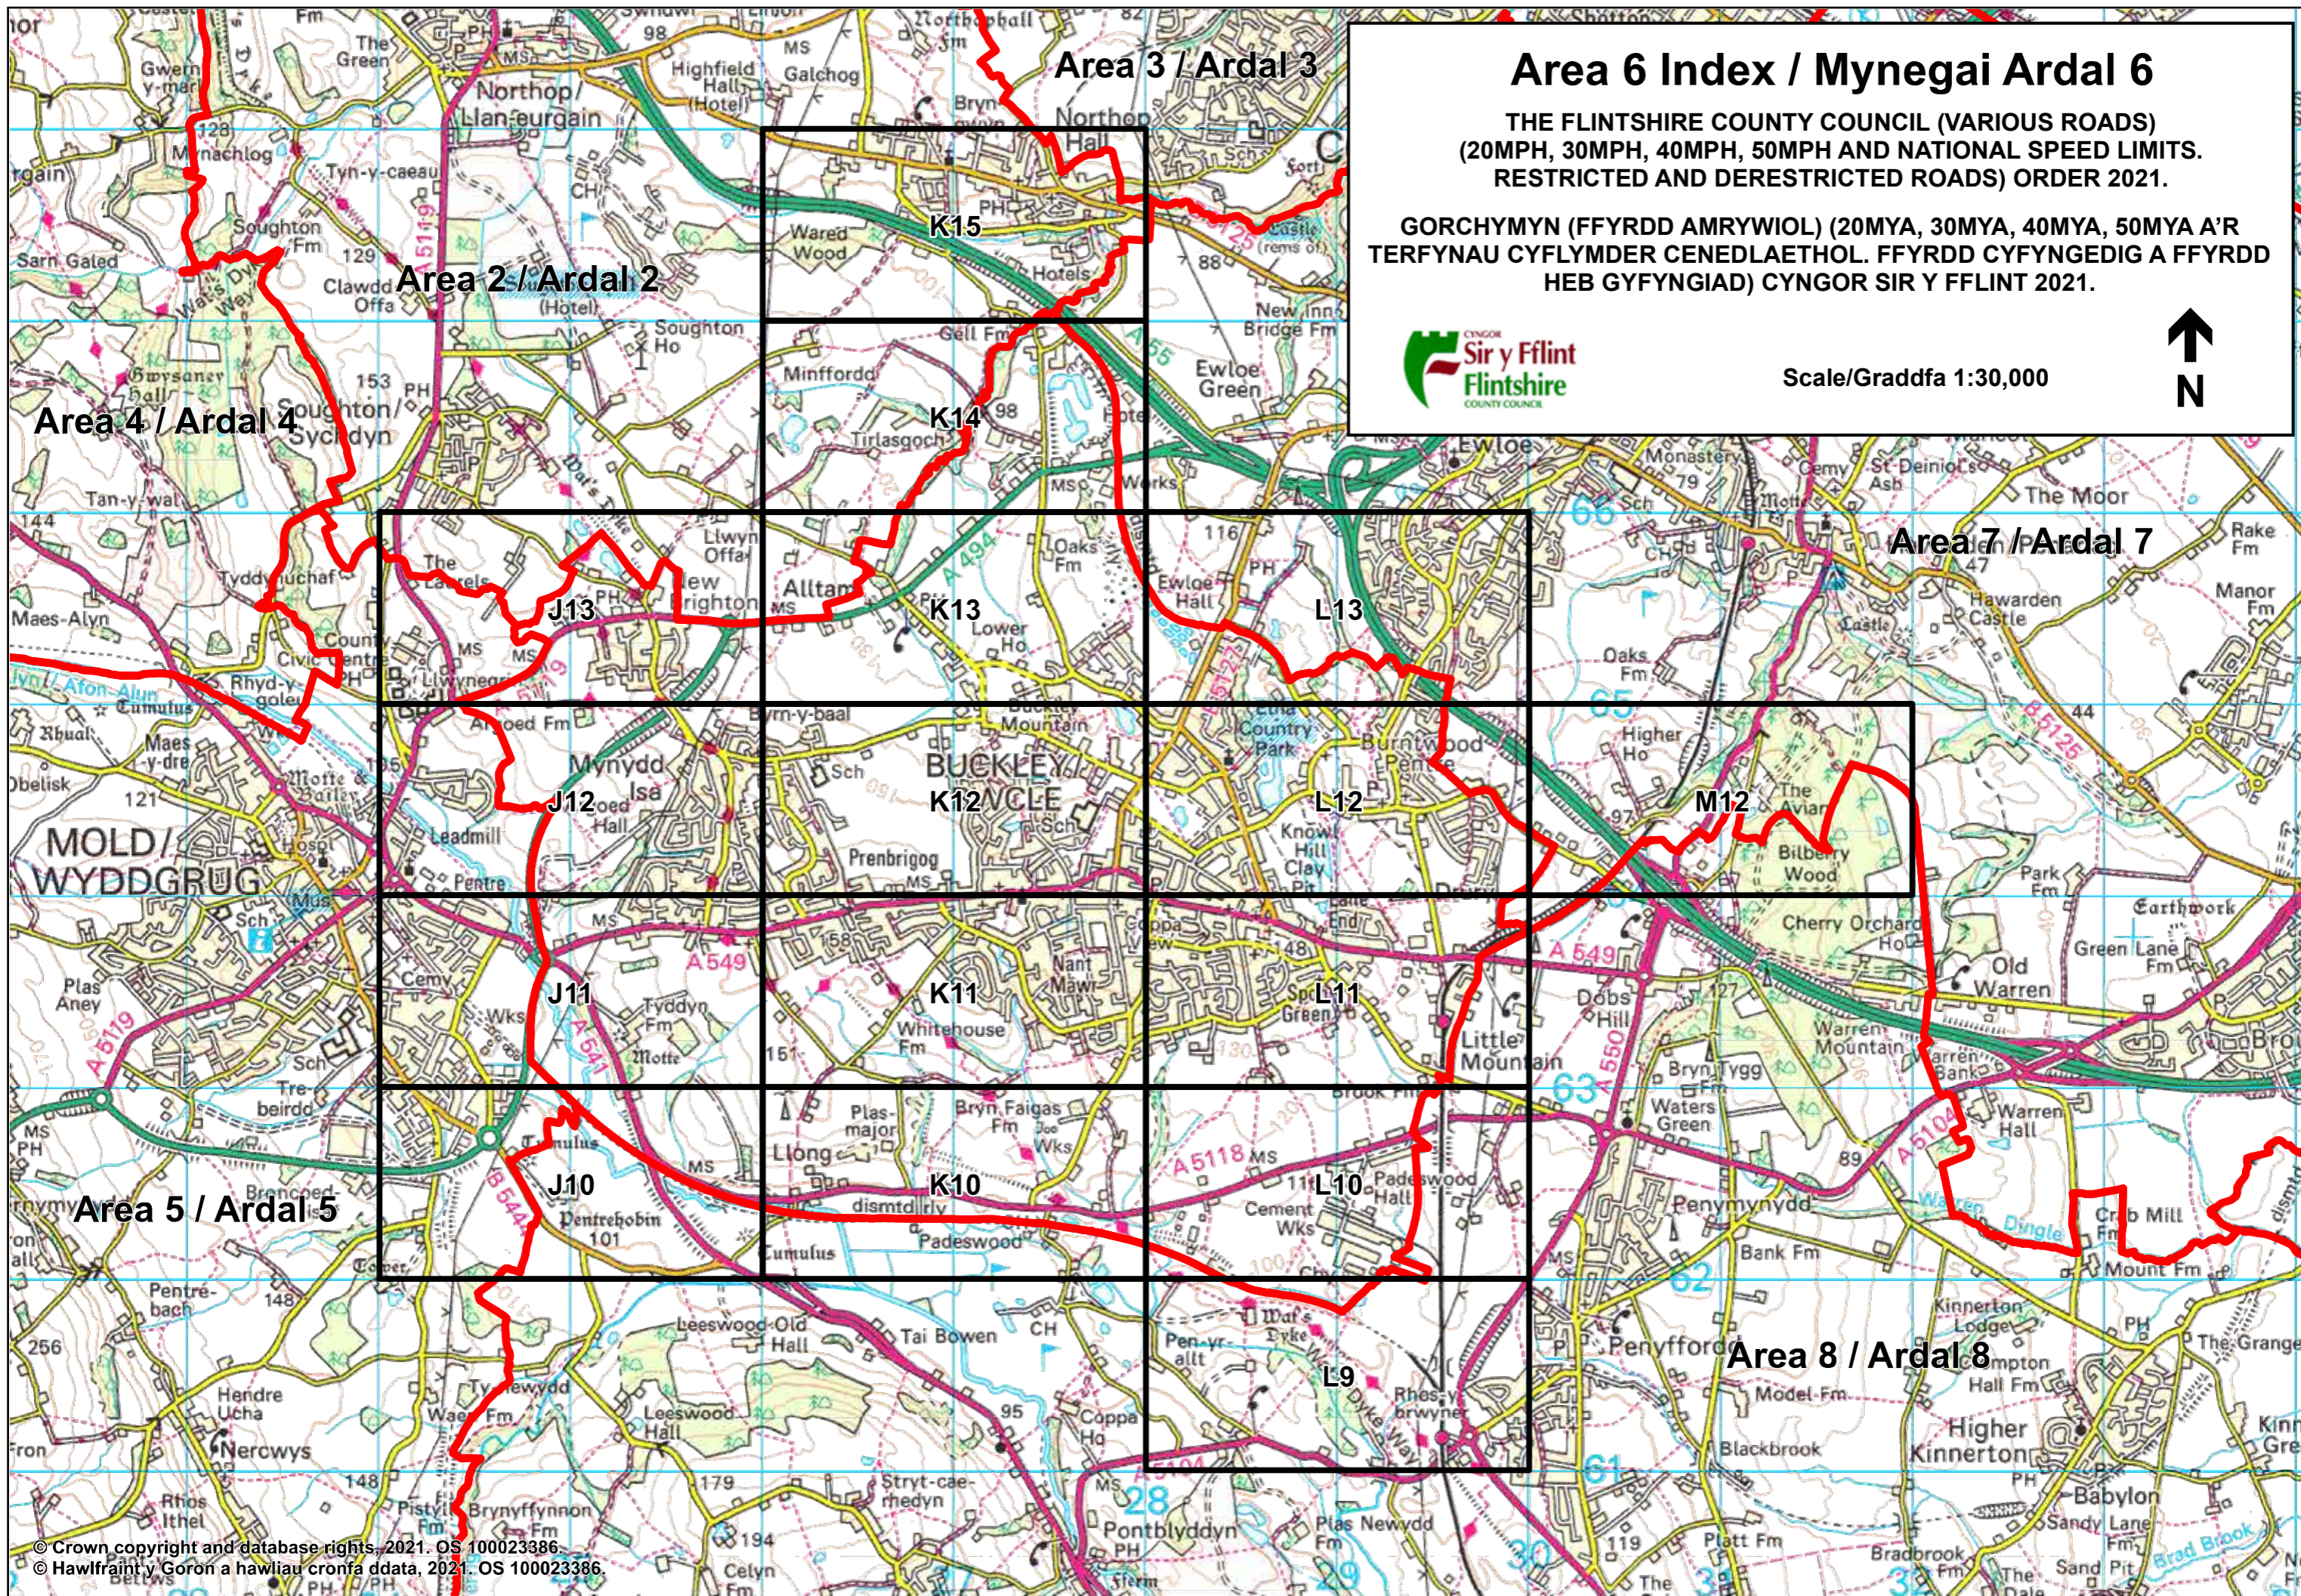

Area 6 Index / Mynegai Ardal 6

THE FLINTSHIRE COUNTY COUNCIL (VARIOUS ROADS)
(20MPH, 30MPH, 40MPH, 50MPH AND NATIONAL SPEED LIMITS.
RESTRICTED AND DERESTRICTED ROADS) ORDER 2021.

GORCHYMYN (FFYRDD AMRYWIOL) (20MYA, 30MYA, 40MYA, 50MYA A'R
TERFYNAU CYFLYMDER CENEDLAETHOL. FFYRDD CYFYNGEDIG A FFYRDD
HEB GYFYNGIAD) CYNGOR SIR Y FFLINT 2021.

Scale/Graddfa 1:30,000

Area 4 / Ardal 4

Area 2 / Ardal 2

Area 3 / Ardal 3

Area 7 / Ardal 7

Area 8 / Ardal 8

Area 5 / Ardal 5