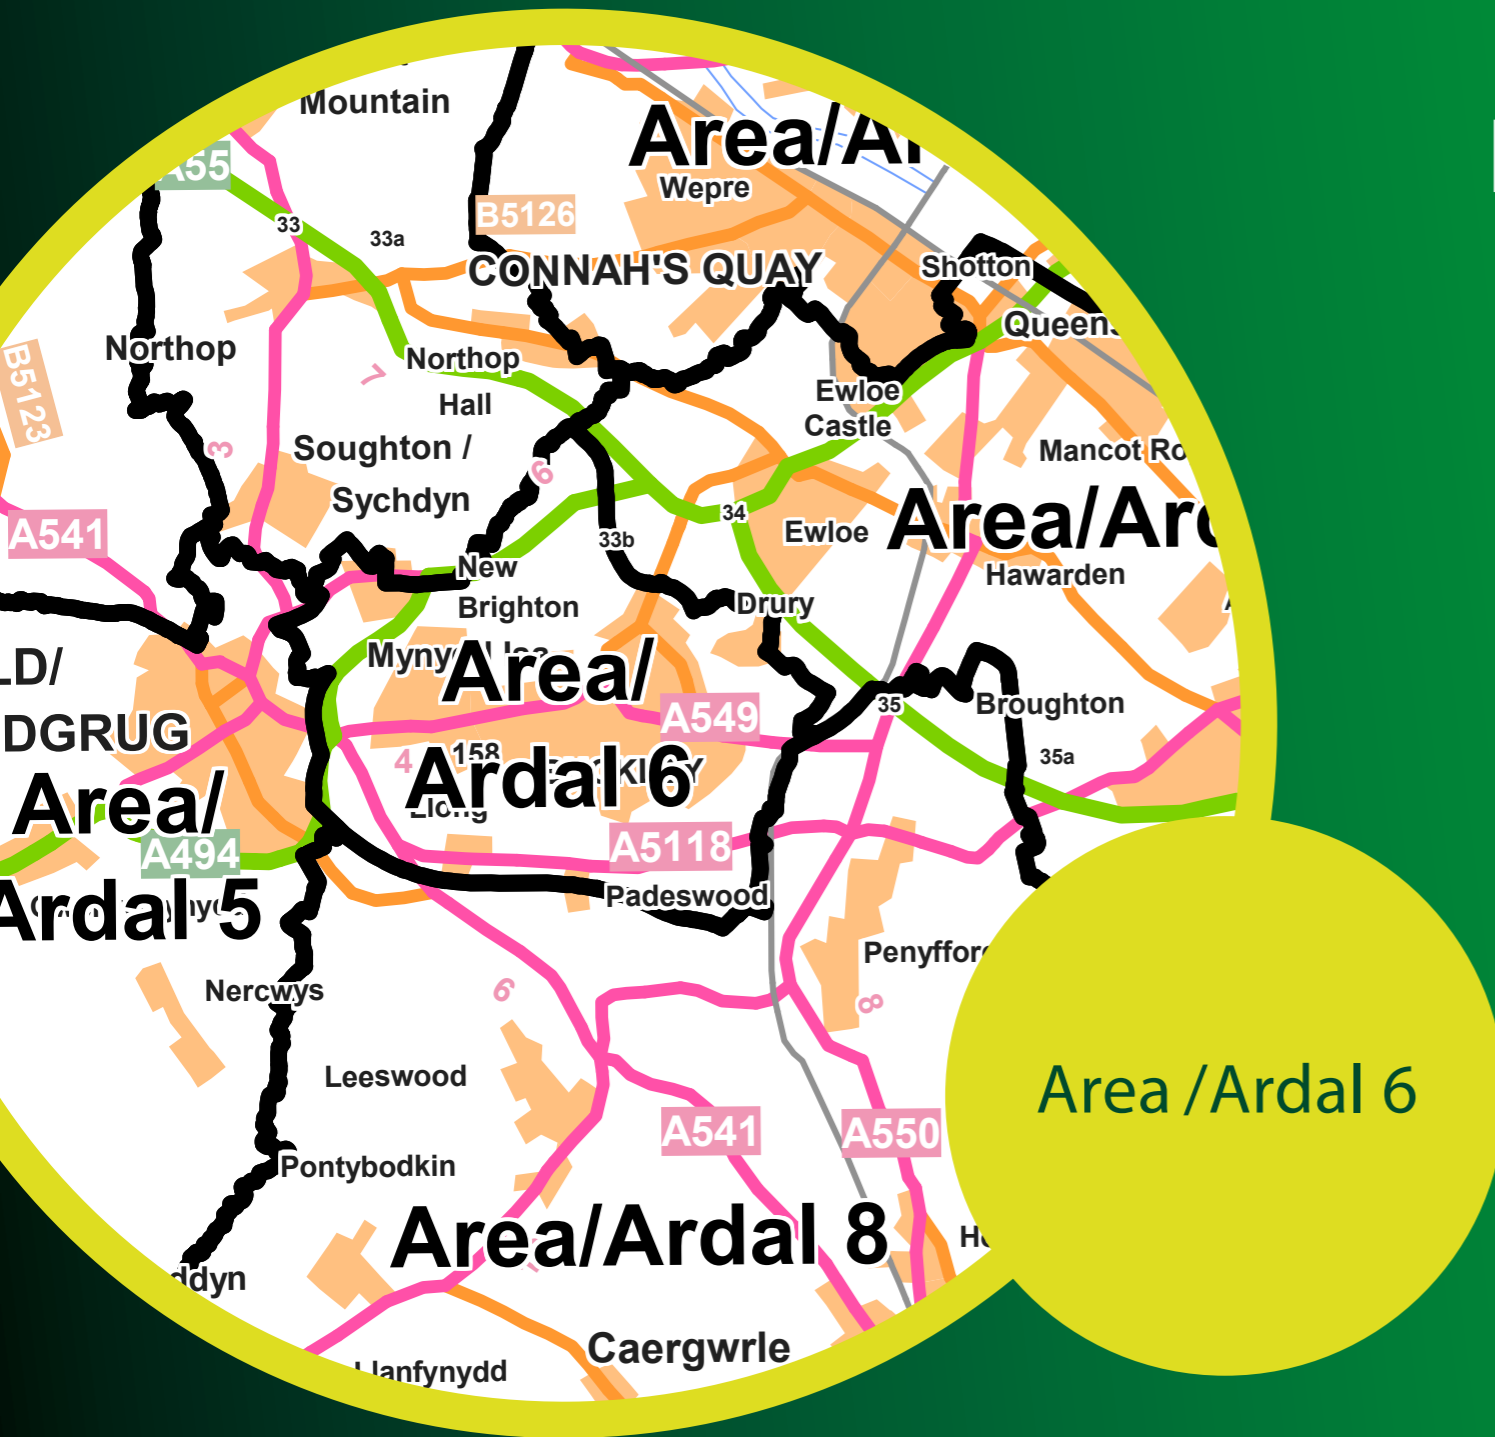

The Flintshire County Council

(Various Roads)(20mph, 30mph, 40mph,
50mph and National Speed Limits.

Restricted And Derestricted Roads)

Order 2021

Gorchymyn

(Ffyrdd Amrywiol)

(20mya, 30mya, 40mya, 50mya
a'r Terfynau Cyflymder

Cenedlaethol. Ffyrdd Cyfyngedig
a Ffyrdd heb Gyfyngiad) 2021

Cyngor Sir Y Fflint