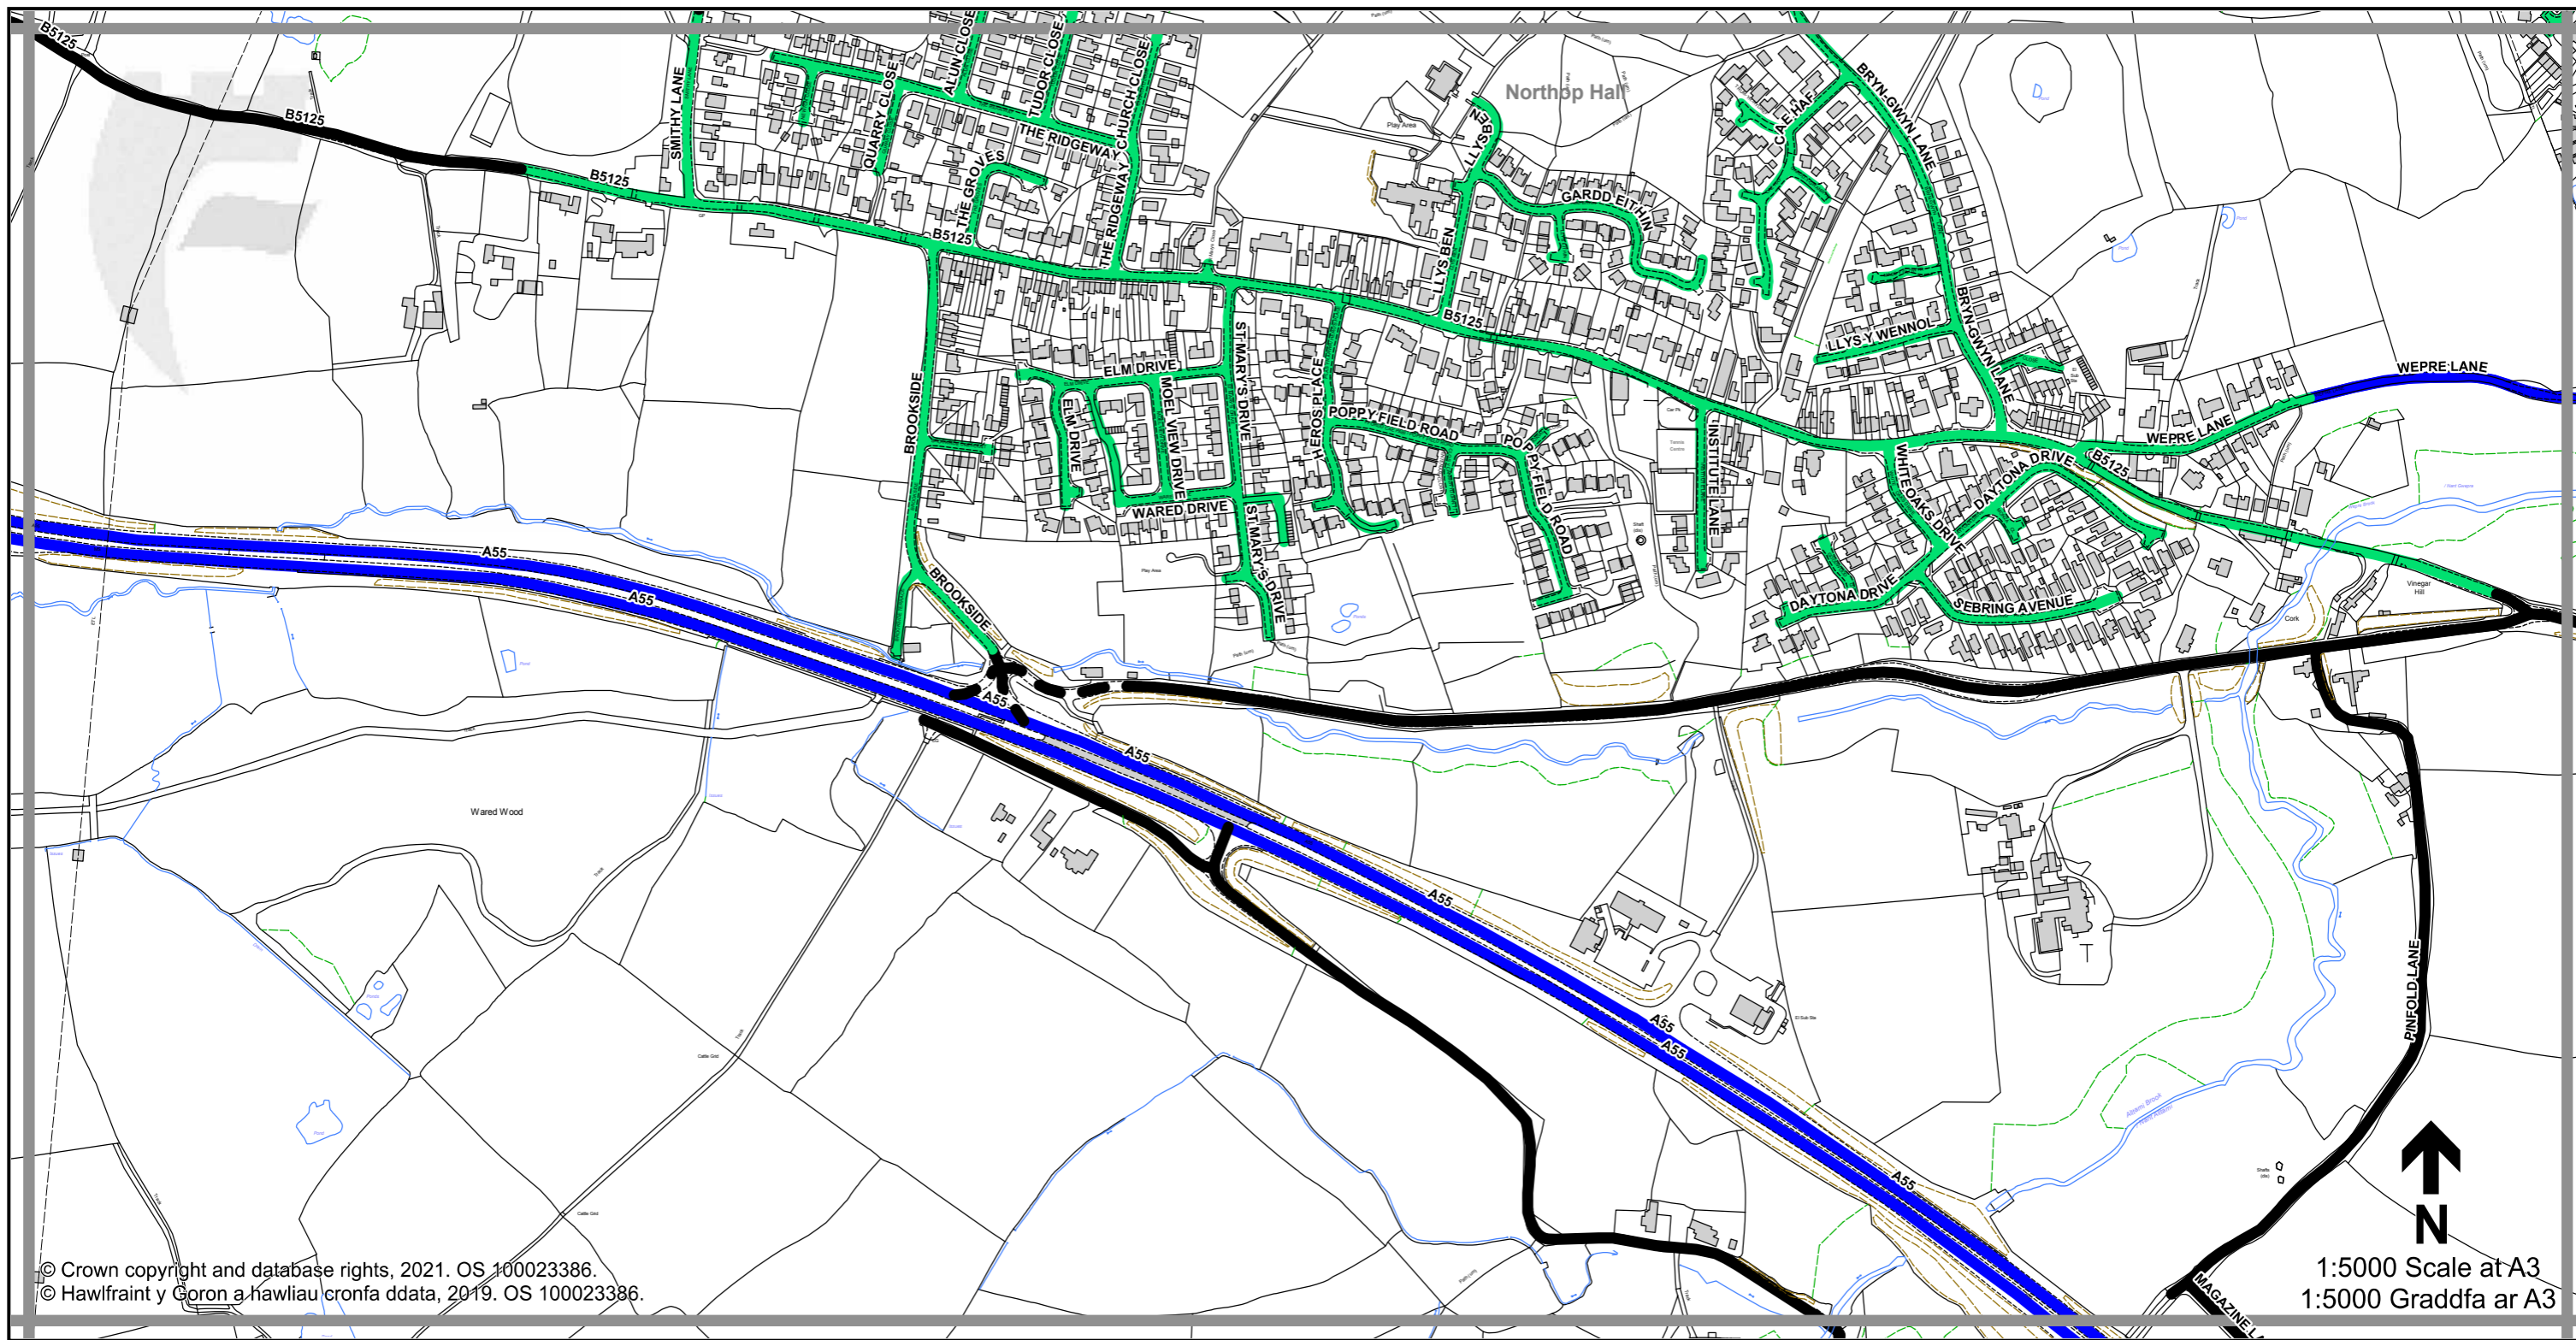

Legend / Eglurhad

- 20 mph / mya
- Restricted Road' (30mph)
  Ffordd Gyfyngedig (30mya)
- 30 mph by Order
  30 mya drwy Orchymyn
- 40 mph / mya
- 50 mph / mya
- National Speed Limit applies
  Terfyn Cyflymder Cenedlaethol yn berthnasol
- Derestricted by Order (National Speed Limit applies)
  Heb Gyfyngiad drwy Orchymyn (Terfyn Cyflymder Cenedlaethol yn berthnasol)
- Roads subject to separate Orders
  Ffyrdd sy'n destun Gorchymynion ar wahân
- County Boundary / Ffin y Sir

THE FLINTSHIRE COUNTY COUNCIL (VARIOUS ROADS) (20MPH, 30MPH, 40MPH, 50MPH AND NATIONAL SPEED LIMITS. RESTRICTED AND DERESTRICTED ROADS) ORDER 2021.

GORCHYMYN (FFYRDD AMRYWIOL) (20MYA, 30MYA, 40MYA, 50MYA A'R TERFYNAU CYFLYMDER CENEDLAETHOL. FFYRDD CYFYNGEDIG A FFYRDD HEB GYFYNGIAD) CYNGOR SIR Y FFLINT 2021.

**Sheet
K15
Dalen**

Sheet Revision Number:
Rhif Adolgiad Y Ddalen: **1**

Sheet Active from:
Dalen yn weithredol o: **03/09/2021**