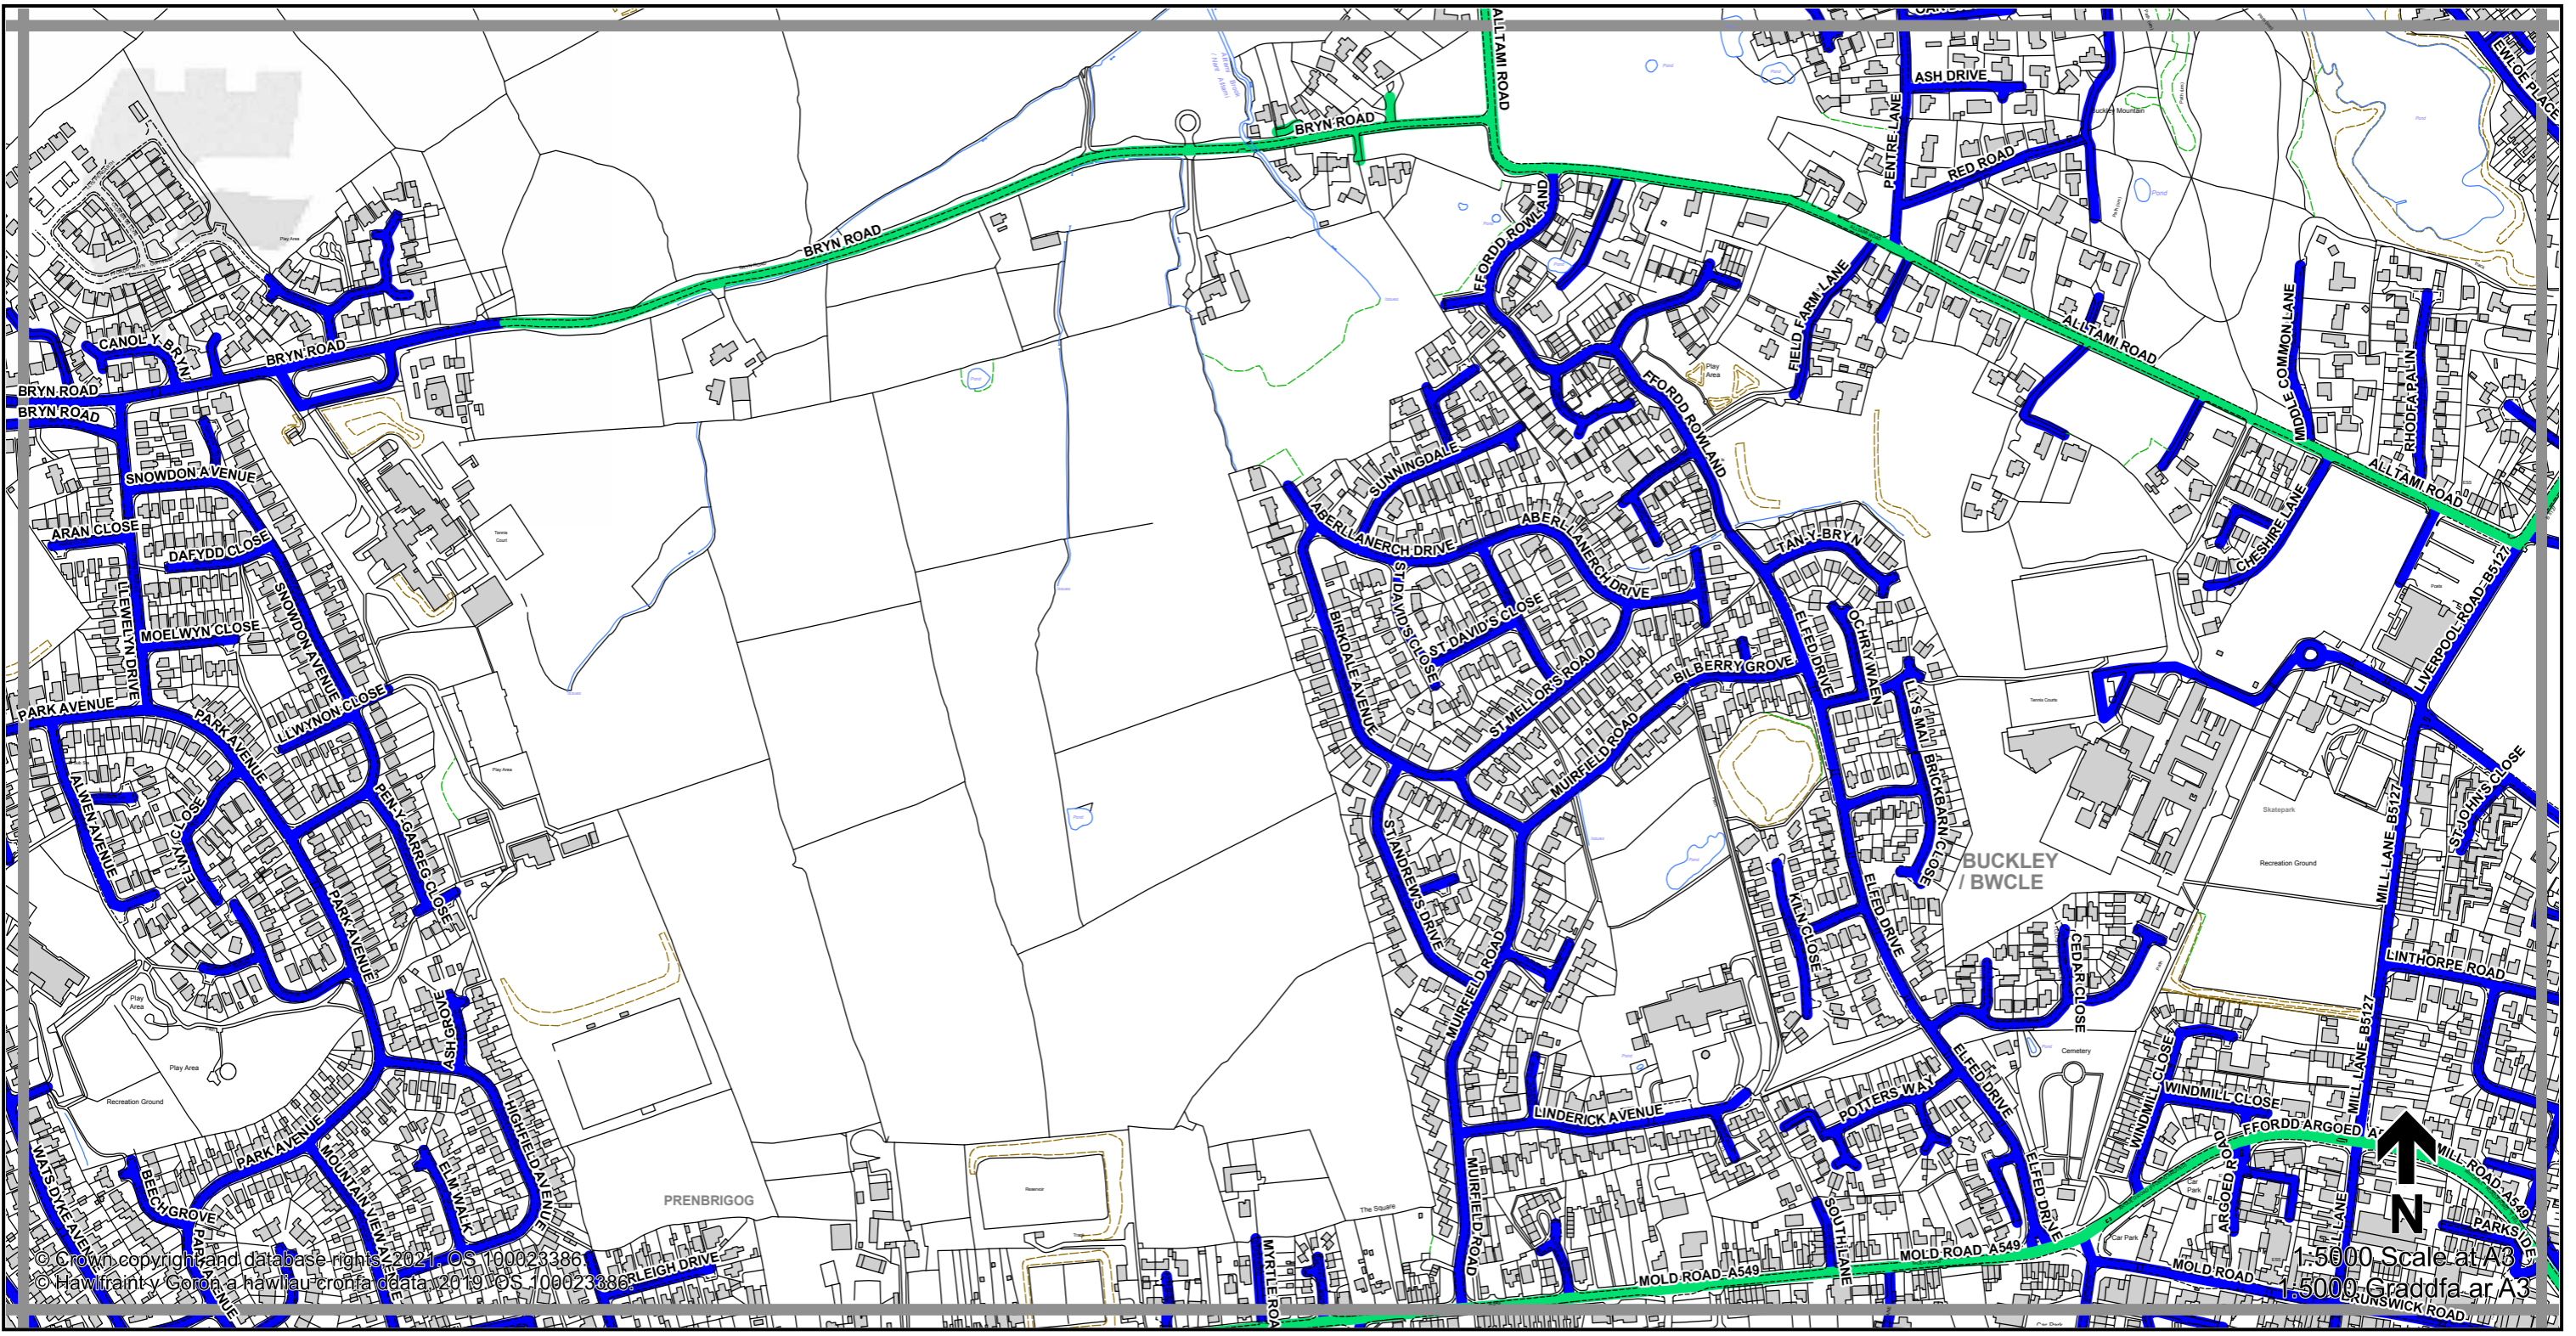

Legend / Eglurhad

- 20 mph / mya
- Restricted Road' (30mph)
  Ffordd Gyfyngedig (30mya)
- 30 mph by Order
  30 mya drwy Orchymyn
- 40 mph / mya
- 50 mph / mya
- National Speed Limit applies
  Terfyn Cyflymder Cenedlaethol yn berthnasol
- Derestricted by Order (National Speed Limit applies)
  Heb Gyfyngiad drwy Orchymyn (Terfyn Cyflymder Cenedlaethol yn berthnasol)
- Roads subject to separate Orders
  Ffyrdd sy'n destun Gorchmynion ar wahân
- County Boundary / Ffin y Sir

THE FLINTSHIRE COUNTY COUNCIL (VARIOUS ROADS) (20MPH, 30MPH, 40MPH, 50MPH AND NATIONAL SPEED LIMITS. RESTRICTED AND DERESTRICTED ROADS) ORDER 2021.

GORCHYMYN (FFYRDD AMRYWIOL) (20MYA, 30MYA, 40MYA, 50MYA A'R TERFYNAU CYFLYMDER CENEDLAETHOL. FFYRDD CYFYNGEDIG A FFYRDD HEB GYFYNGIAD) CYNGOR SIR Y FFLINT 2021.

**Sheet
K12
Dalen**

Sheet Revision Number:
Rhif Adolgiad Y Ddalen: **1**

Sheet Active from:
Dalen yn weithredol o: **03/09/2021**