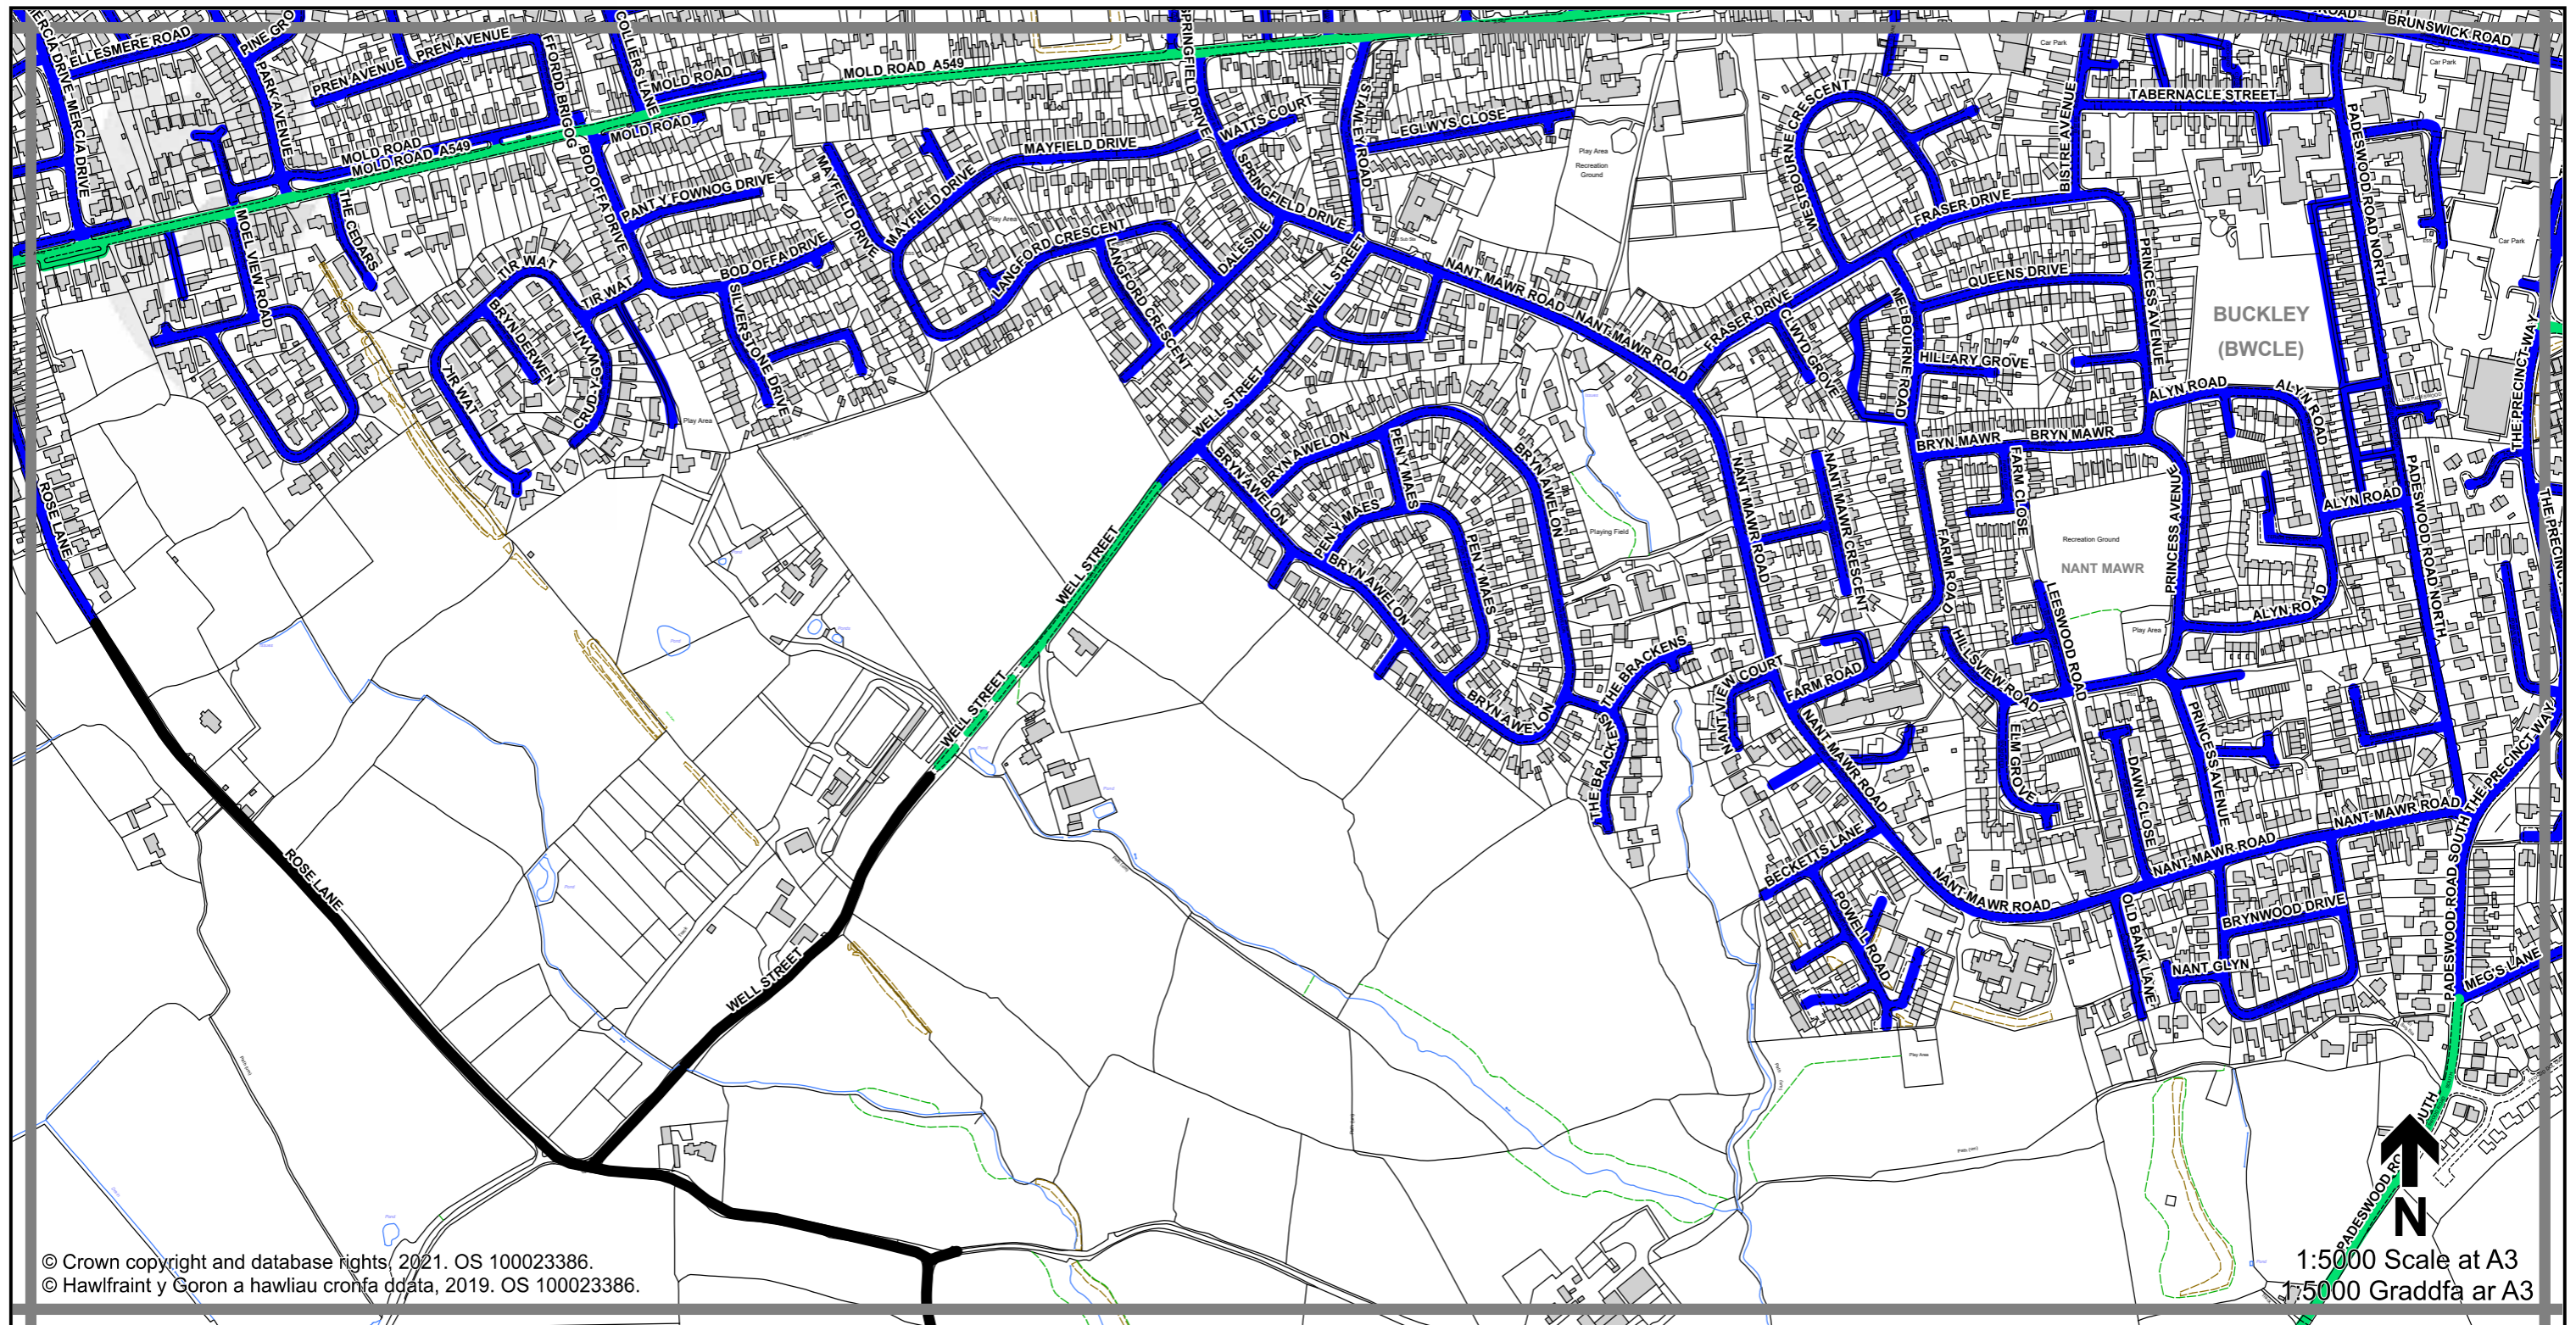

Legend / Eglurhad

- 20 mph / mya
- Restricted Road (30mph)
  Ffordd Gyfyngedig (30mya)
- 30 mph by Order
  30 mya drwy Orchymyn
- 40 mph / mya
- 50 mph / mya
- National Speed Limit applies
  Terfyn Cyflymder Cenedlaethol yn berthnasol
- Derestricted by Order (National Speed Limit applies)
  Heb Gyfyngiad drwy Orchymyn (Terfyn Cyflymder Cenedlaethol yn berthnasol)
- Roads subject to separate Orders
  Ffyrdd sy n destun Gorchmynion ar wahân
- County Boundary / Ffin y Sir

THE FLINTSHIRE COUNTY COUNCIL (VARIOUS ROADS) (20MPH, 30MPH, 40MPH, 50MPH AND NATIONAL SPEED LIMITS. RESTRICTED AND DERESTRICTED ROADS) ORDER 2021.

GORCHYMYN (FFYRDD AMRYWIOL) (20MYA, 30MYA, 40MYA, 50MYA A R TERFYNAU CYFLYMDER CENEDLAETHOL. FFYRDD CYFYNGEDIG A FFYRDD HEB GYFYNGIAD) CYNGOR SIR Y FFLINT 2021.

**Sheet
K11
Dalen**

**Sheet Revision Number:
Rhif Adolgiad Y Ddalen: 1**

**Sheet Active from:
Dalen yn weithredol o: 03/09/2021**