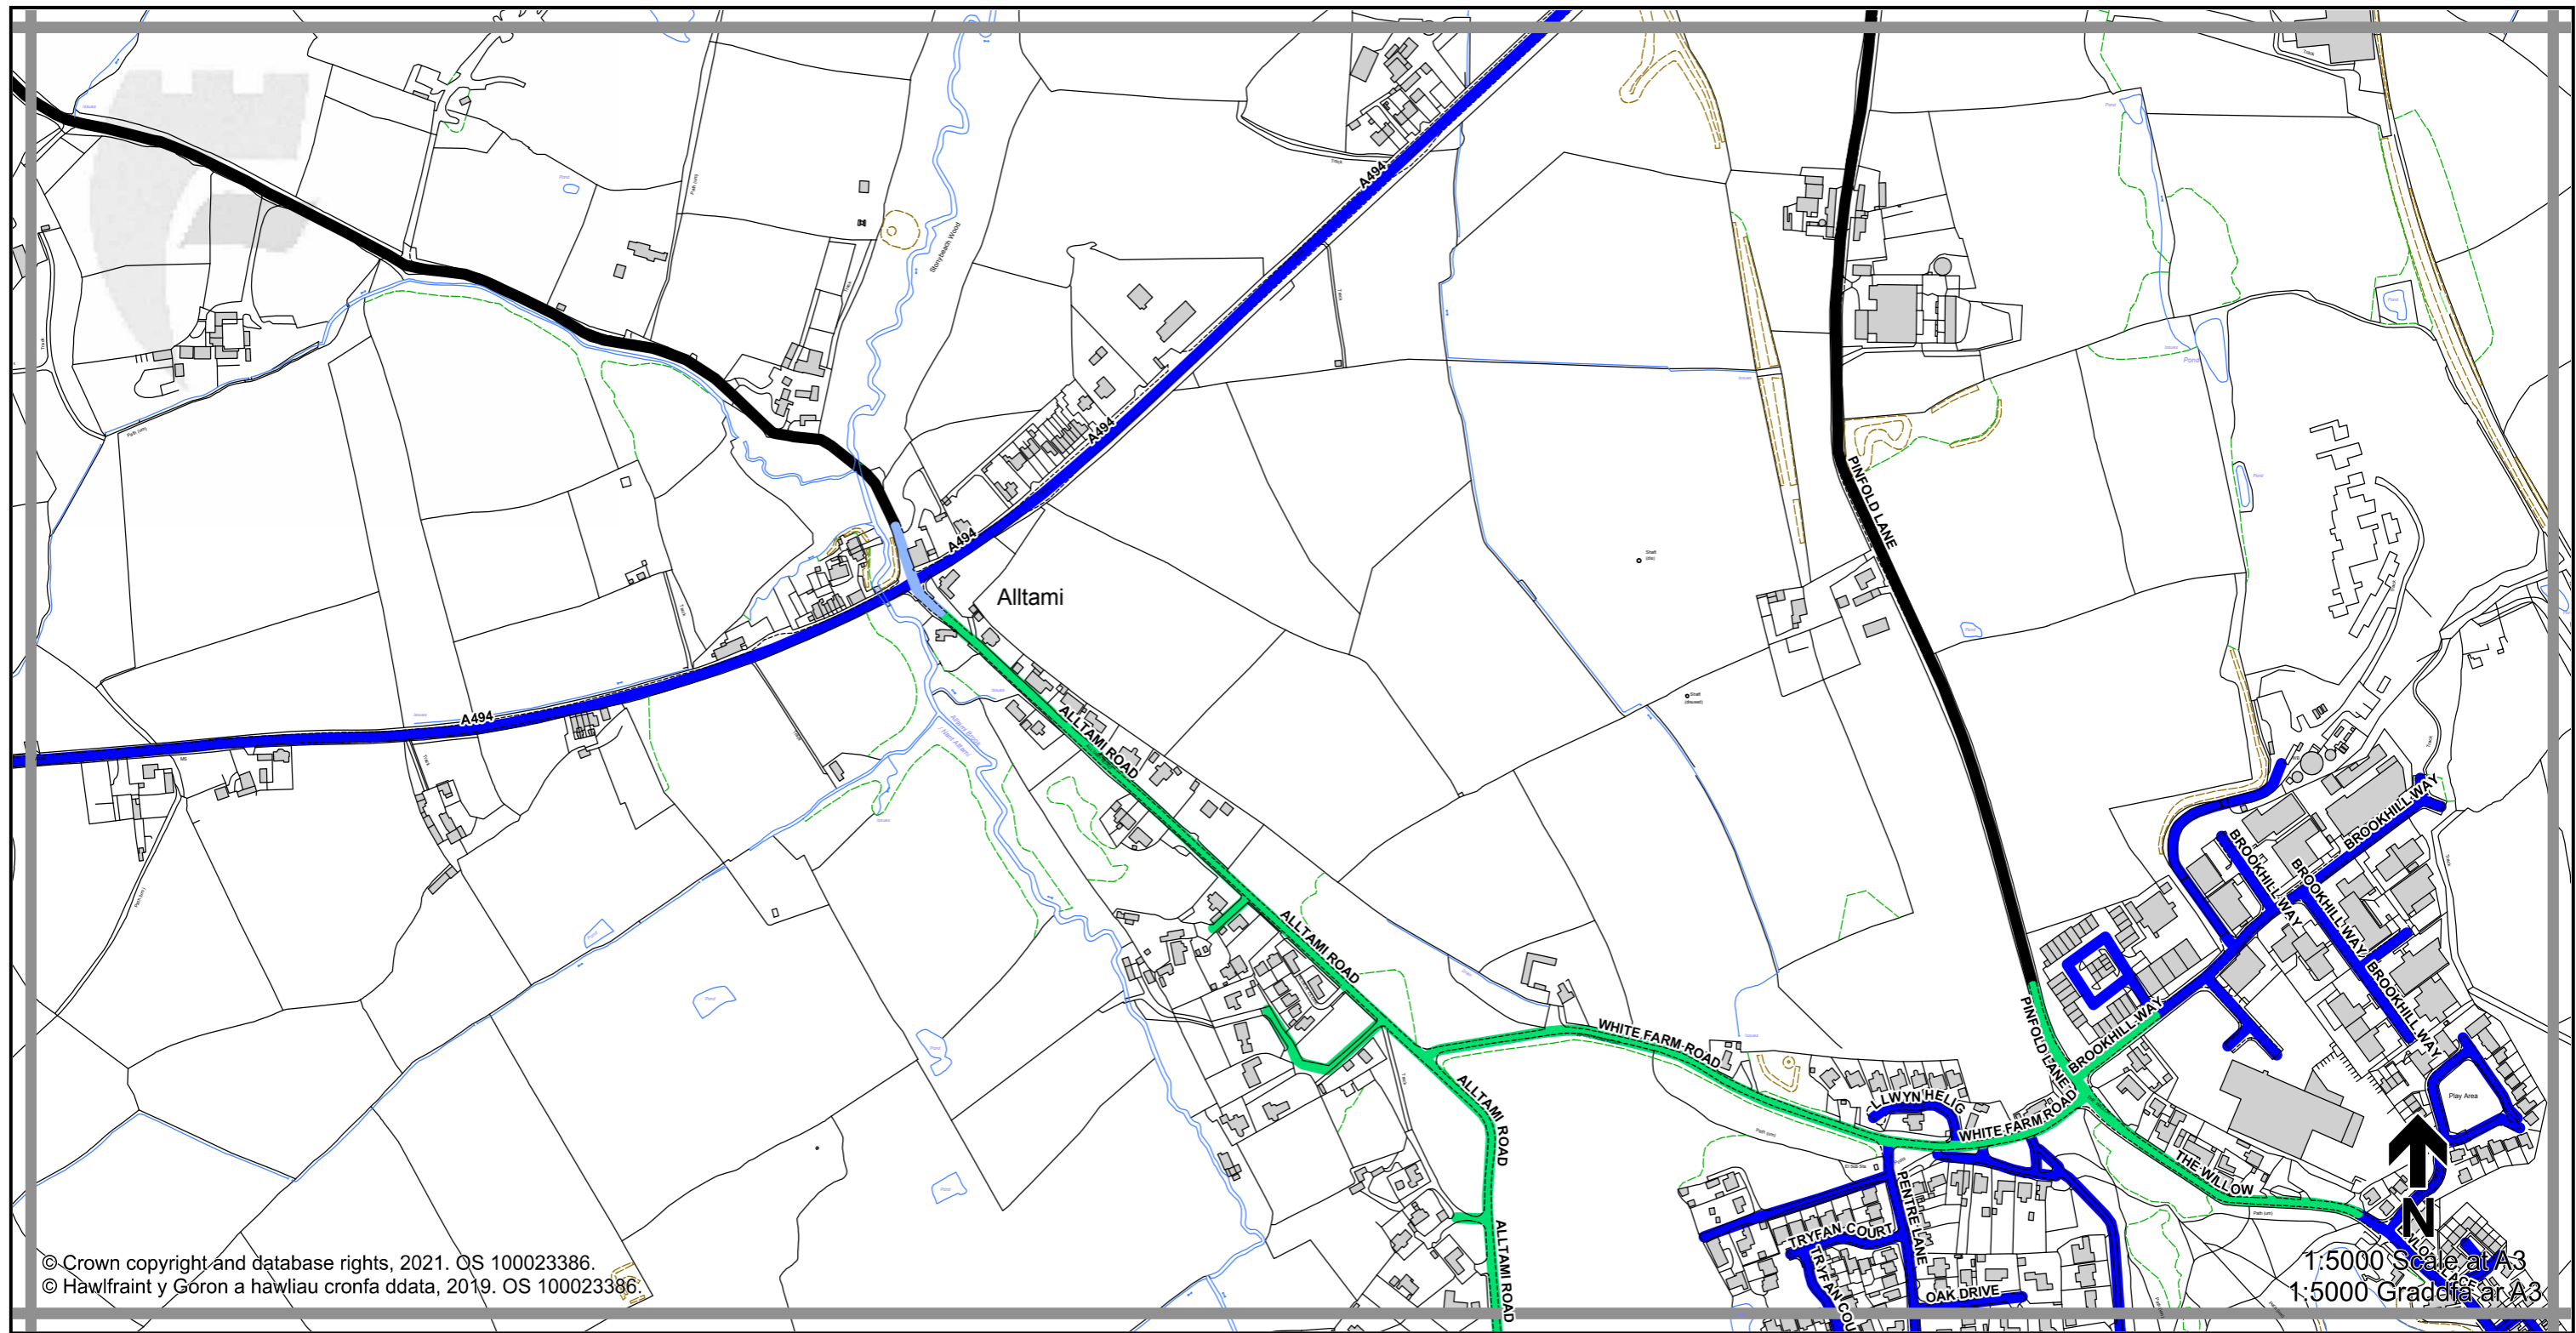

Legend / Eglurhad

- 20 mph / mya
- Restricted Road' (30mph)
  Ffordd Gyfyngedig (30mya)
- 30 mph by Order
  30 mya drwy Orchymyn
- 40 mph / mya
- 50 mph / mya
- National Speed Limit applies
  Terfyn Cyflymder Cenedlaethol yn berthnasol
- Derestricted by Order (National Speed Limit applies)
  Heb Gyfyngiad drwy Orchymyn (Terfyn Cyflymder Cenedlaethol yn berthnasol)
- Roads subject to separate Orders
  Ffyrdd sy'n destun Gorchmynion ar wahân
- County Boundary / Ffin y Sir

THE FLINTSHIRE COUNTY COUNCIL (VARIOUS ROADS) (20MPH, 30MPH, 40MPH, 50MPH AND NATIONAL SPEED LIMITS. RESTRICTED AND DERESTRICTED ROADS) ORDER 2021.

GORCHYMYN (FFYRDD AMRYWIOL) (20MYA, 30MYA, 40MYA, 50MYA A'R TERFYNAU CYFLYMDER CENEDLAETHOL. FFYRDD CYFYNGEDIG A FFYRDD HEB GYFYNGIAD) CYNGOR SIR Y FFLINT 2021.

**Sheet
K13
Dalen**

Sheet Revision Number:
Rhif Adolgiad Y Ddalen: **1**
Sheet Active from:
Dalen yn weithredol o: **03/09/2021**