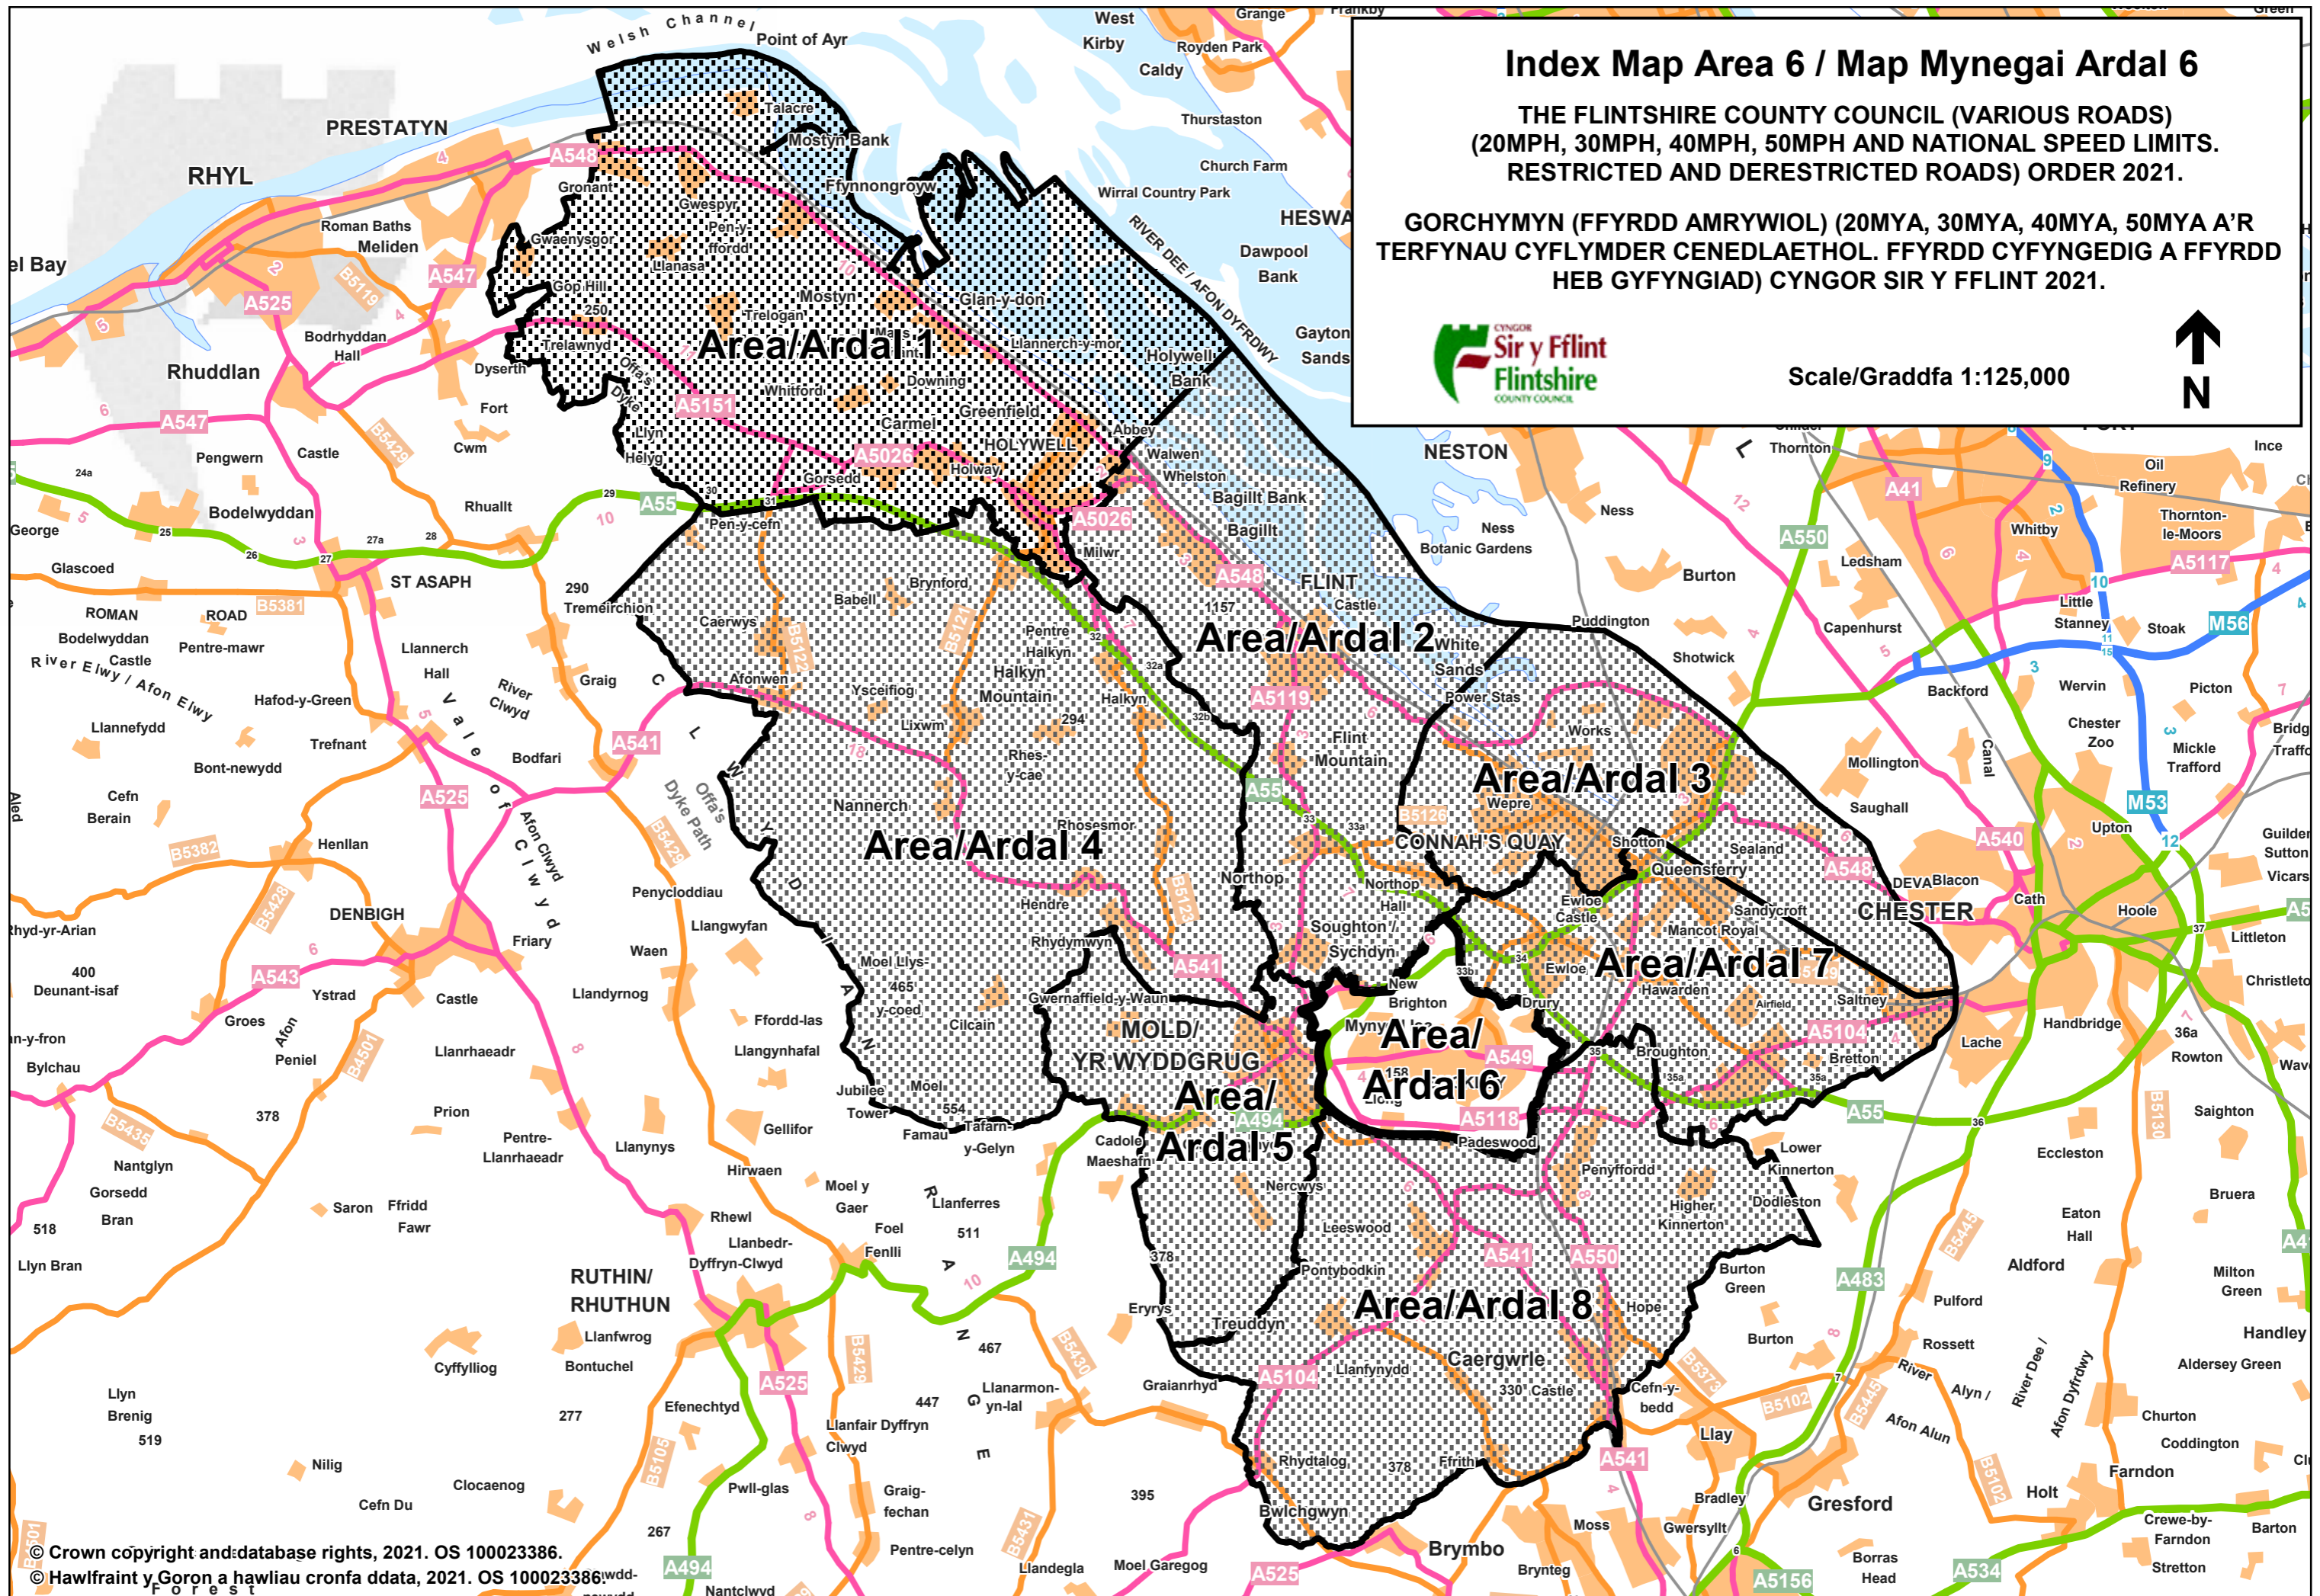

Index Map Area 6 / Map Mynegai Ardal 6

THE FLINTSHIRE COUNTY COUNCIL (VARIOUS ROADS)
(20MPH, 30MPH, 40MPH, 50MPH AND NATIONAL SPEED LIMITS.
RESTRICTED AND DERESTRICTED ROADS) ORDER 2021.

GORCHYMYN (FFYRDD AMRYWIOL) (20MYA, 30MYA, 40MYA, 50MYA A'R
TERFYNAU CYFLYMDER CENEDLAETHOL. FFYRDD CYFYNGEDIG A FFYRDD
HEB GYFYNGIAD) CYNGOR SIR Y FFLINT 2021.

Scale/Graddfa 1:125,000

© Crown copyright and database rights, 2021. OS 100023386.
© Hawlfraint y Goron a hawliau cronfa ddata, 2021. OS 100023386