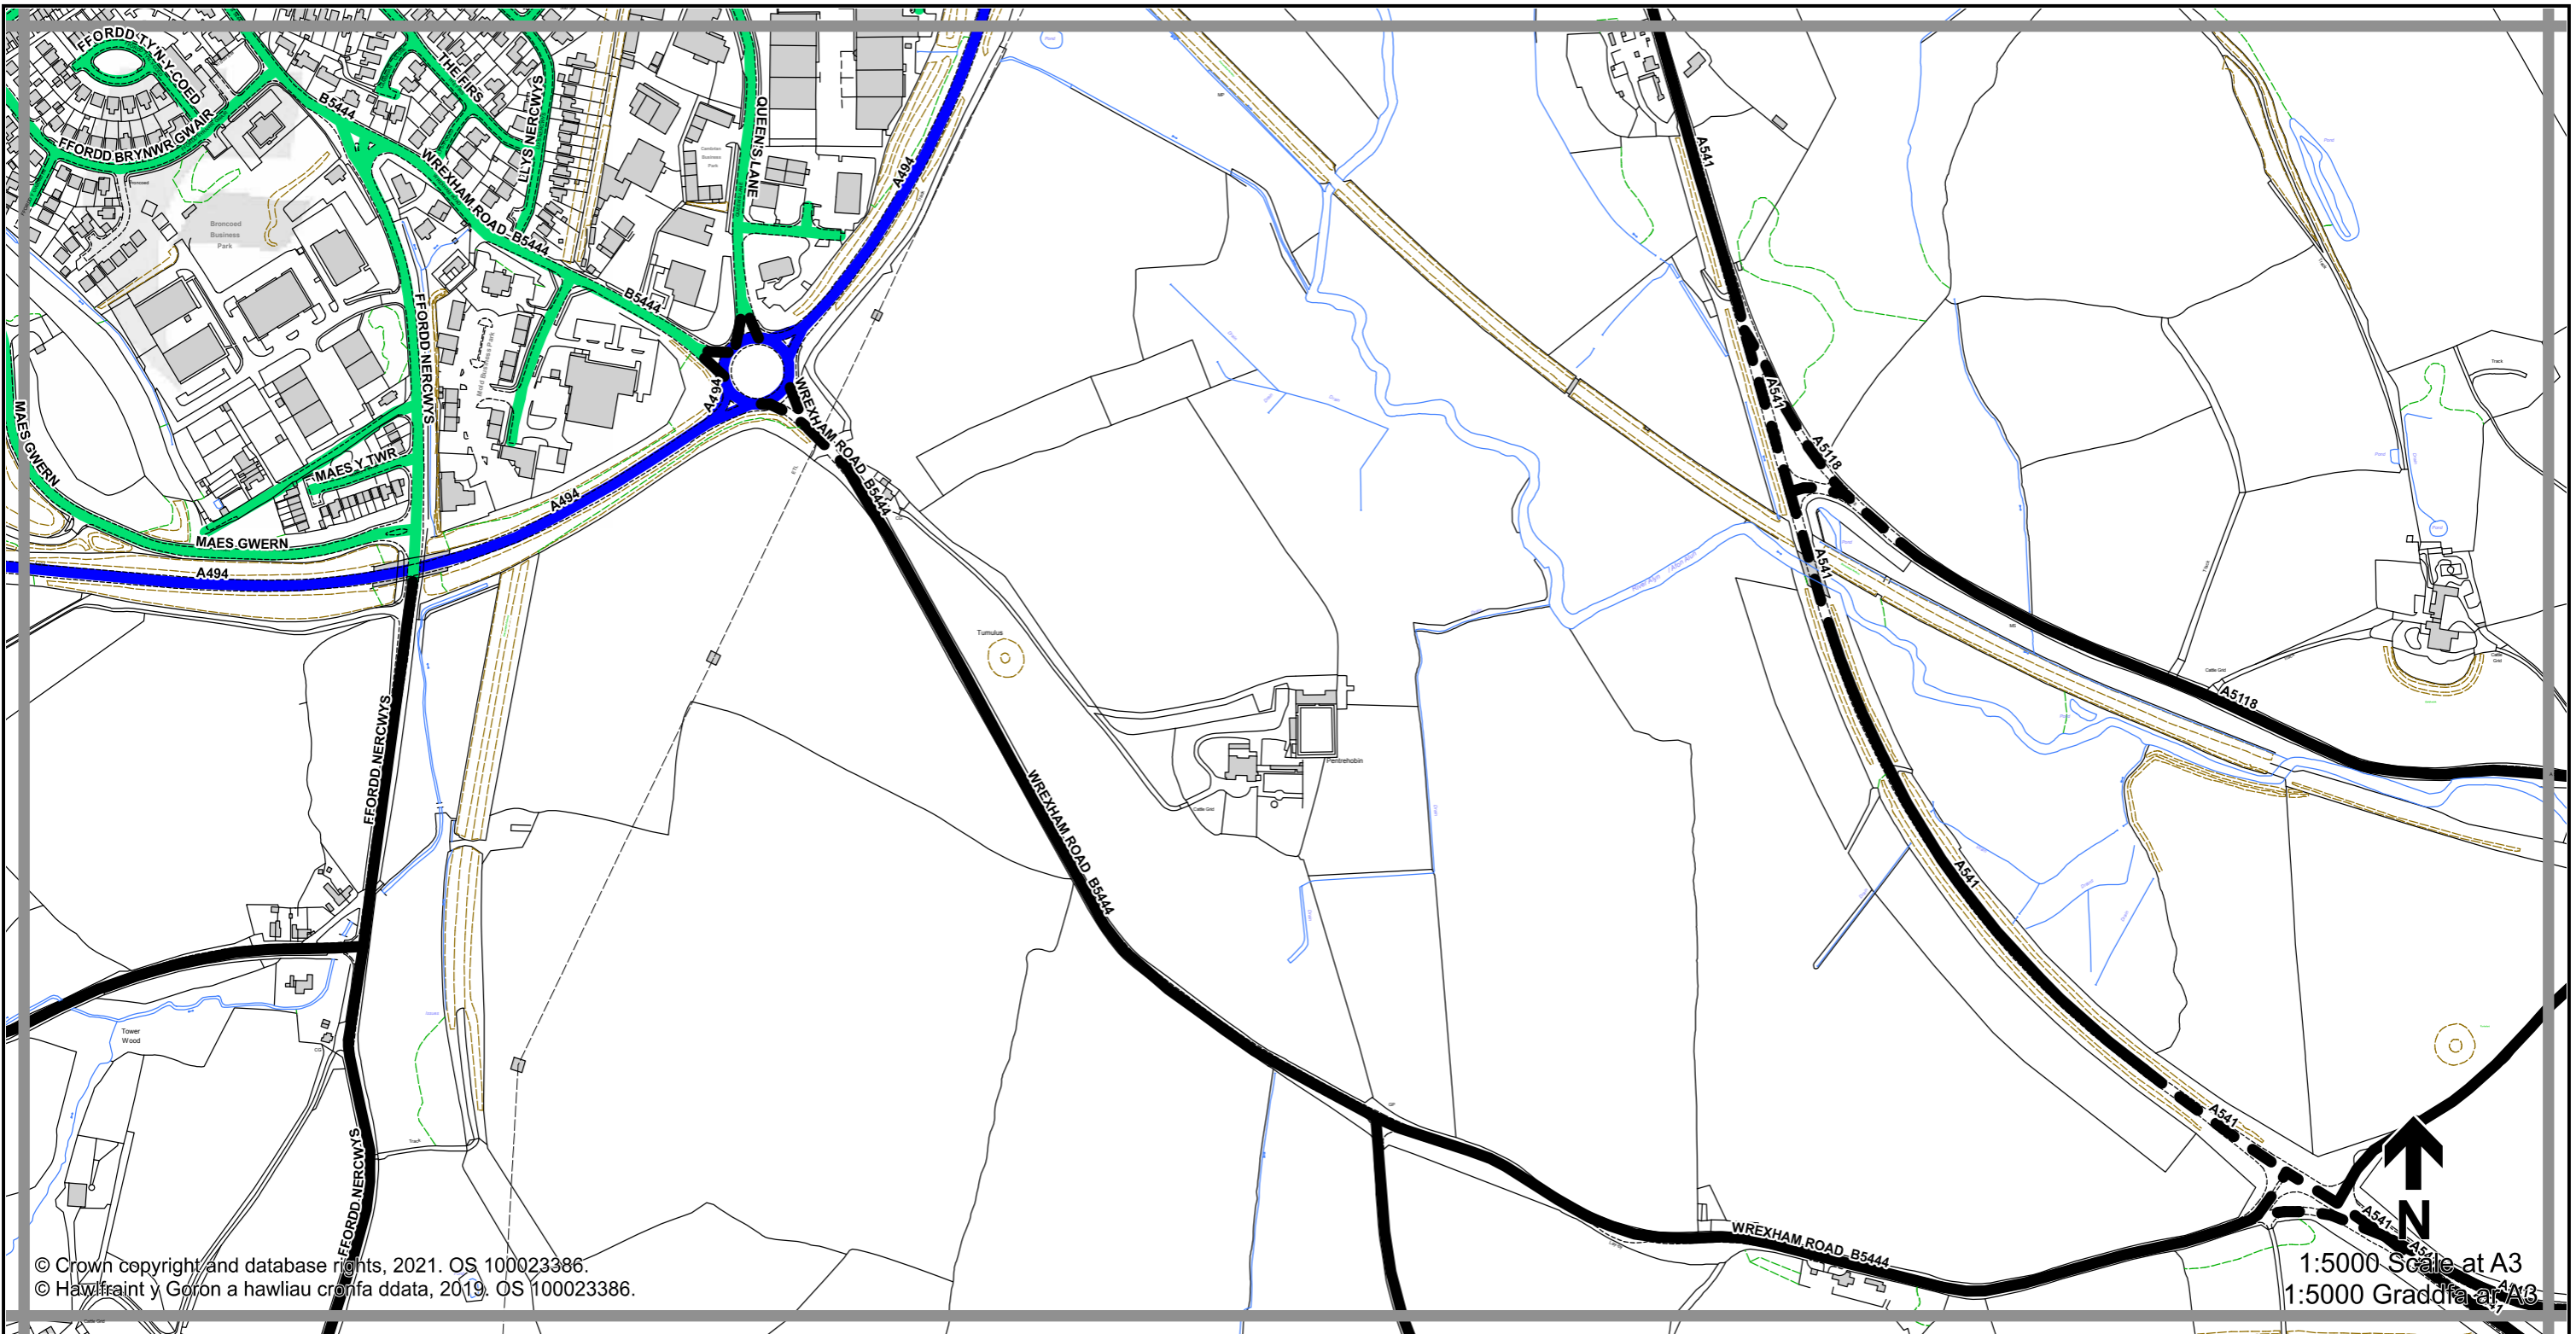

# Area 6 Road Index / Ardal 6 Mynegai Ffyrdd

Alltami, Buckley/Bwcle, Burntwood, Drury, Ewloe Green, Hawarden/Penarlâg, Little Mountain, Llong, Mold/Yr Wyddgrug, Mynydd Isa, New Brighton, Padeswood

Road/Ffordd	Settlement/Anheddiad	Sheet/Dalen	Road/Ffordd	Settlement/Anheddiad	Sheet/Dalen
PINEWOOD ROAD	Drury	L12	SWAIN AVENUE	Buckley/Bwcle	L11
PINFOLD LANE	Buckley/Bwcle	K13	TABERNACLE STREET	Buckley/Bwcle	K11
PINFOLD LANE	Ewloe Green	K14	TAN-Y-BRYN	Buckley/Bwcle	K12
POTTERS WAY	Buckley/Bwcle	K12	TERACOTTA WAY	Buckley/Bwcle	L12
POTTERSWHEEL CLOSE	Buckley/Bwcle	L12	TERRIG CRESCENT	Buckley/Bwcle	K11
POWELL ROAD	Buckley/Bwcle	K11	THE BRACKENS	Buckley/Bwcle	K11
POWYS CLOSE	Buckley/Bwcle	L12	THE BRAMBLES	Drury	L12
PREN AVENUE	Mynydd Isa	K11	THE CEDARS	Mynydd Isa	K11
PRINCESS AVENUE	Buckley/Bwcle	K11	THE HOLLIES	Buckley/Bwcle	L12
QUEENS DRIVE	Buckley/Bwcle	K11	THE MEWS	Buckley/Bwcle	L12
RED ROAD	Buckley/Bwcle	K12	THE PRECINCT WAY	Buckley/Bwcle	K11, L11
RHODFA PALIN	Buckley/Bwcle	K12	THE SIDINGS	Buckley/Bwcle	L12
RHUDDLAN ROAD	Buckley/Bwcle	L12, L13	THE WILLOW	Buckley/Bwcle	K13
ROCKCLIFFE	Mynydd Isa	J12	TILERS CLOSE	Buckley/Bwcle	K12
ROMAN WAY	Buckley/Bwcle	K11	TIR WAT	Buckley/Bwcle	K11
ROSE LANE	Mynydd Isa	J11, K11	TIR WAT	Mynydd Isa	K11
ROSEWOOD GROVE	Drury	L12	TRAM LANE	Buckley/Bwcle	L12
ROWAN CLOSE	Buckley/Bwcle	L11	TRAM ROAD	Buckley/Bwcle	L12
RUSTIC CLOSE	Buckley/Bwcle	L12	TREM AFON	Mynydd Isa	J12
RUTHIN CLOSE	Buckley/Bwcle	L12	TRYFAN COURT	Buckley/Bwcle	K13
RYDAL DRIVE	Buckley/Bwcle	L12	ULLSWATER ROAD	Buckley/Bwcle	L12
SELSDON CLOSE	Buckley/Bwcle	K12	UWCH-Y-NANT	Mynydd Isa	J12
SILVERDALE AVENUE	Drury	L12	VALE DRIVE	Mynydd Isa	J11
SILVERSTONE DRIVE	Buckley/Bwcle	K11	VICTORIA AVENUE	Buckley/Bwcle	L12
SNOWDON AVENUE	Mynydd Isa	K12	VICTORIA ROAD	Buckley/Bwcle	L11, L12
SOUTH FIELDS CLOSE	Buckley/Bwcle	K12	WARREN CRESCENT	Little Mountain	L11
SOUTH LANE	Buckley/Bwcle	K12	WATS DYKE AVENUE	Mynydd Isa	J12, K12
SOUTH VIEW	Buckley/Bwcle	L11	WATTS COURT	Buckley/Bwcle	K11
SPON GREEN	Buckley/Bwcle	L11	WAVERLEY DRIVE	Drury	L12
SPRINGFIELD DRIVE	Buckley/Bwcle	K11	WELL STREET	Buckley/Bwcle	K11
ST ANDREW'S DRIVE	Buckley/Bwcle	K12	WENTWORTH CLOSE	Buckley/Bwcle	K12
ST DAVID'S CLOSE	Buckley/Bwcle	K12	WEST VIEW	Buckley/Bwcle	L11
ST JOHN'S CLOSE	Buckley/Bwcle	K12	WEST VIEW DRIVE	Mynydd Isa	J11
ST MELLOR'S ROAD	Buckley/Bwcle	K12	WESTBOURNE CRESCENT	Buckley/Bwcle	K11
STANDARD ROAD	Buckley/Bwcle	L12	WESTBROOK DRIVE	Buckley/Bwcle	L11
STANLEY ESTATE	Buckley/Bwcle	K11	WESTBURY DRIVE	Buckley/Bwcle	L11
STANLEY ROAD	Buckley/Bwcle	K11	WHITE FARM ROAD	Buckley/Bwcle	K13
SUNNINGDALE	Buckley/Bwcle	K12	WILLOW CLOSE	Buckley/Bwcle	L11