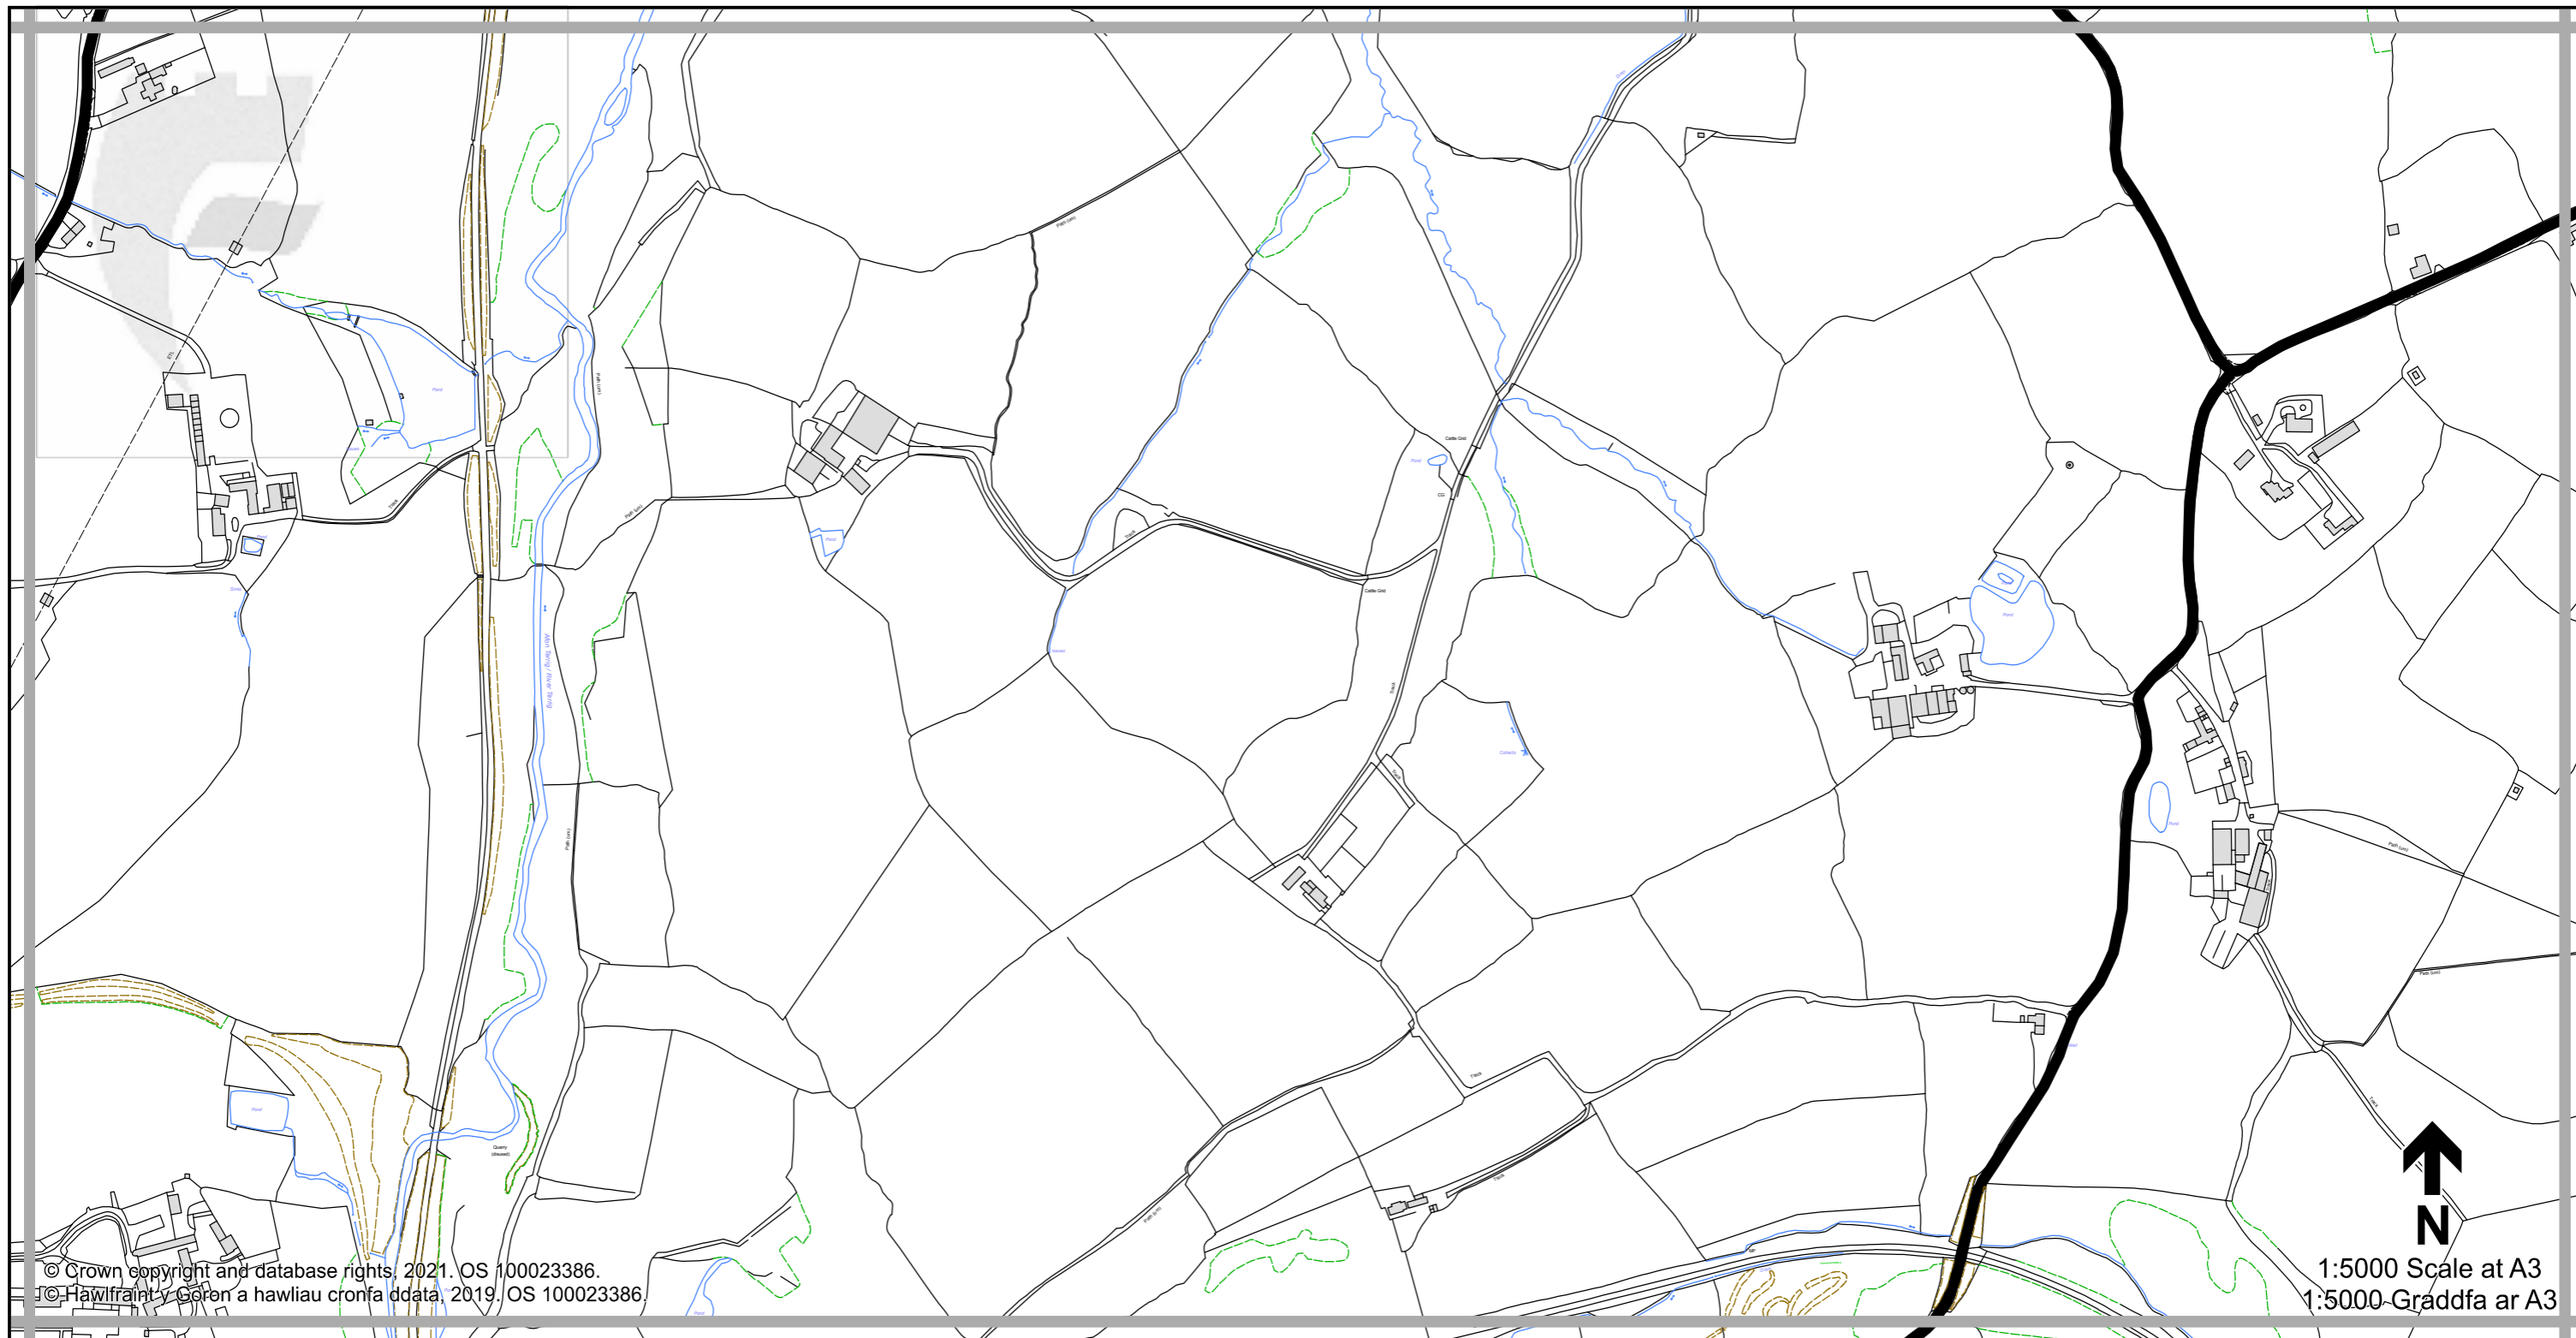

Legend / Eglurhad

- 20 mph / mya
- Restricted Road' (30mph)
  Ffordd Gyfyngedig (30mya)
- 30 mph by Order
  30 mya drwy Orchymyn
- 40 mph / mya
- 50 mph / mya
- National Speed Limit applies
  Terfyn Cyflymder Cenedlaethol yn berthnasol
- Derestricted by Order (National Speed Limit applies)
  Heb Gyfyngiad drwy Orchymyn (Terfyn Cyflymder
  Cenedlaethol yn berthnasol)
- Roads subject to separate Orders
  Ffyrdd sy'n destun Gorchmynion ar wahân
- County Boundary / Ffin y Sir

**THE FLINTSHIRE COUNTY COUNCIL (VARIOUS ROADS)
(20MPH, 30MPH, 40MPH, 50MPH AND NATIONAL SPEED LIMITS.
RESTRICTED AND DERESTRICTED ROADS) ORDER 2021.**

**GORCHYMYN (FFYRDD AMRYWIOL) (20MYA, 30MYA, 40MYA,
50MYA A'R TERFYNAU CYFLYMDER CENEDLAETHOL.
FFYRDD CYFYNGEDIG A FFYRDD HEB GYFYNGIAD)
CYNGOR SIR Y FFLINT 2021.**

**Sheet
J8
Dalen**

**Sheet Revision Number:
Rhif Adolgiad Y Ddalen: 1**
**Sheet Active from:
Dalen yn weithredol o: 03/09/2021**