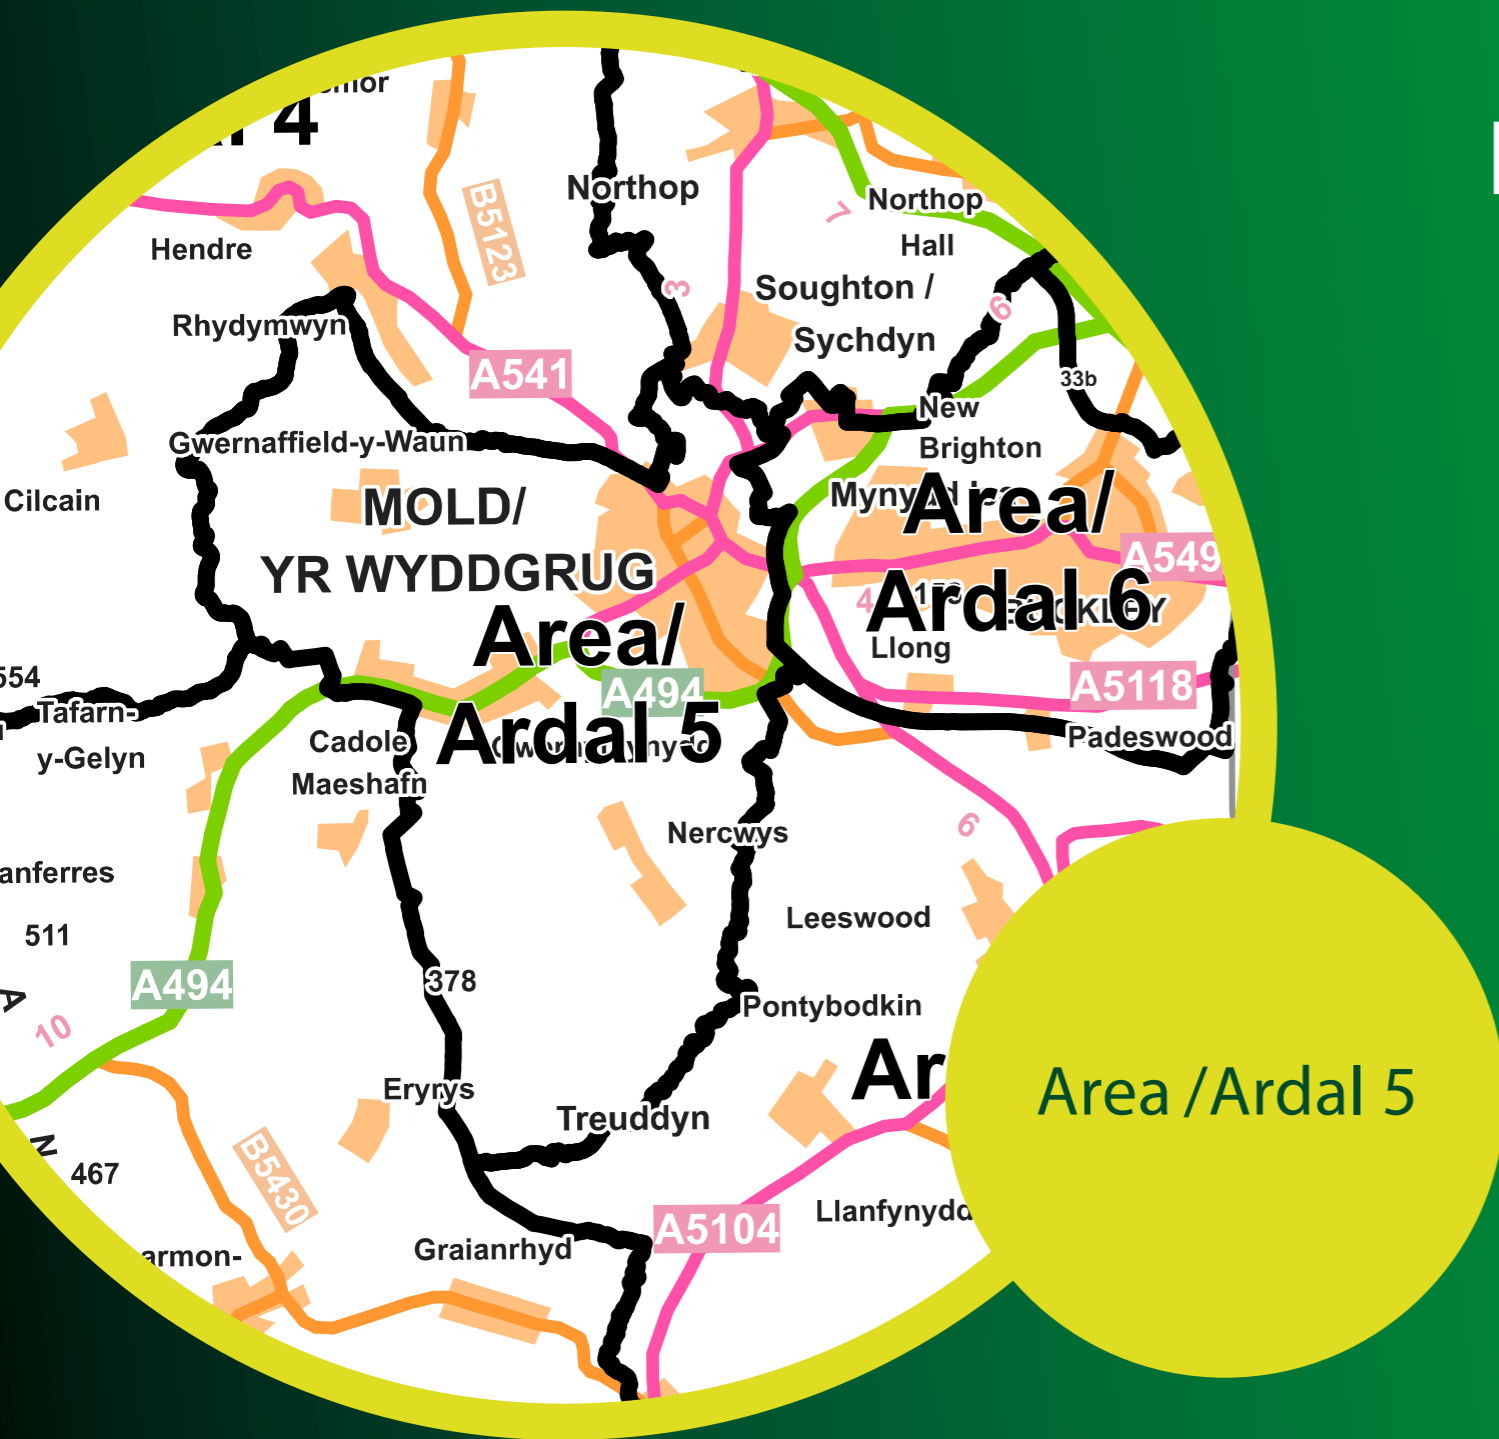

The Flintshire County Council

(Various Roads)(20mph, 30mph, 40mph,
50mph and National Speed Limits.

Restricted And Derestricted Roads)

Order 2021

Gorchymyn

(Ffyrdd Amrywiol)

(20mya, 30mya, 40mya, 50mya
a'r Terfynau Cyflymder

Cenedlaethol. Ffyrdd Cyfyngedig
a Ffyrdd heb Gyfyngiad) 2021

Cyngor Sir Y Fflint