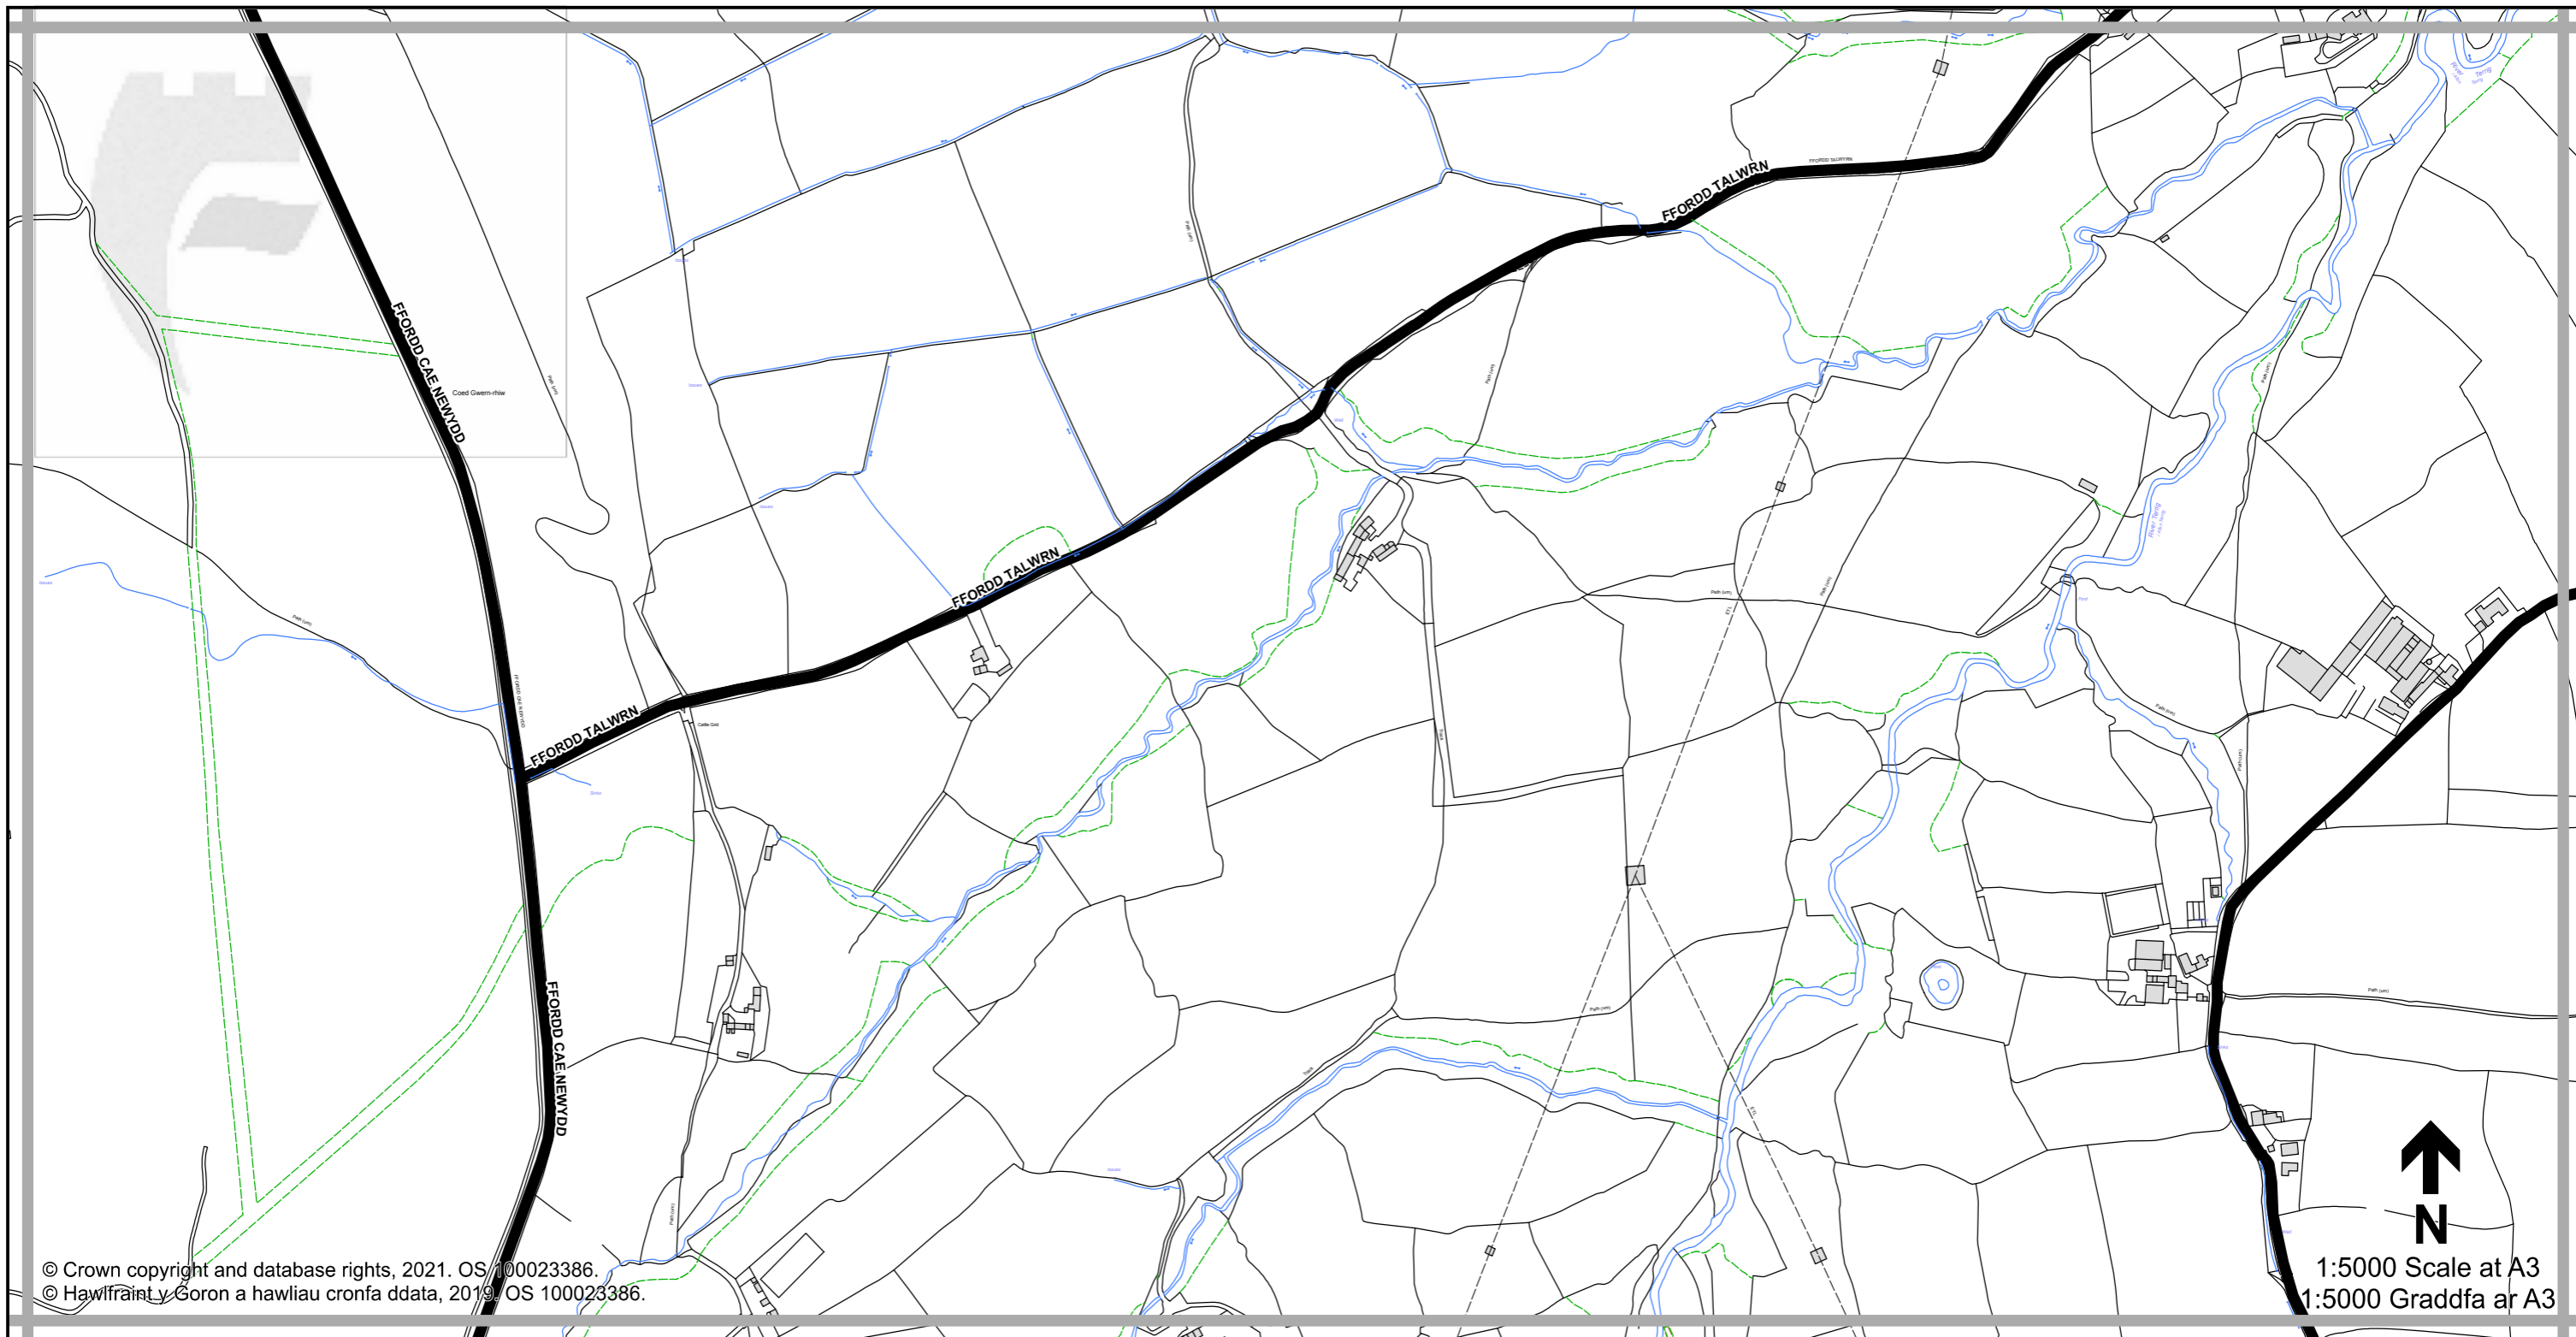

Legend / Eglurhad

- 20 mph / mya
- Restricted Road' (30mph)
  Ffordd Gyfyngedig (30mya)
- 30 mph by Order
  30 mya drwy Orchymyn
- 40 mph / mya
- 50 mph / mya
- National Speed Limit applies
  Terfyn Cyflymder Cenedlaethol yn berthnasol
- Derestricted by Order (National Speed Limit applies)
  Heb Gyfyngiad drwy Orchymyn (Terfyn Cyflymder Cenedlaethol yn berthnasol)
- Roads subject to separate Orders
  Ffyrdd sy'n destun Gorchmynion ar wahân
- County Boundary / Ffin y Sir

THE FLINTSHIRE COUNTY COUNCIL (VARIOUS ROADS) (20MPH, 30MPH, 40MPH, 50MPH AND NATIONAL SPEED LIMITS. RESTRICTED AND DERESTRICTED ROADS) ORDER 2021.

GORCHYMYN (FFYRDD AMRYWIOL) (20MYA, 30MYA, 40MYA, 50MYA A'R TERFYNAU CYFLYMDER CENEDLAETHOL. FFYRDD CYFYNGEDIG A FFYRDD HEB GYFYNGIAD) CYNGOR SIR Y FFLINT 2021.

**Sheet
16
Dalen**

Sheet Revision Number:
Rhif Adolgiad Y Ddalen: **1**

Sheet Active from:
Dalen yn weithredol o: **03/09/2021**