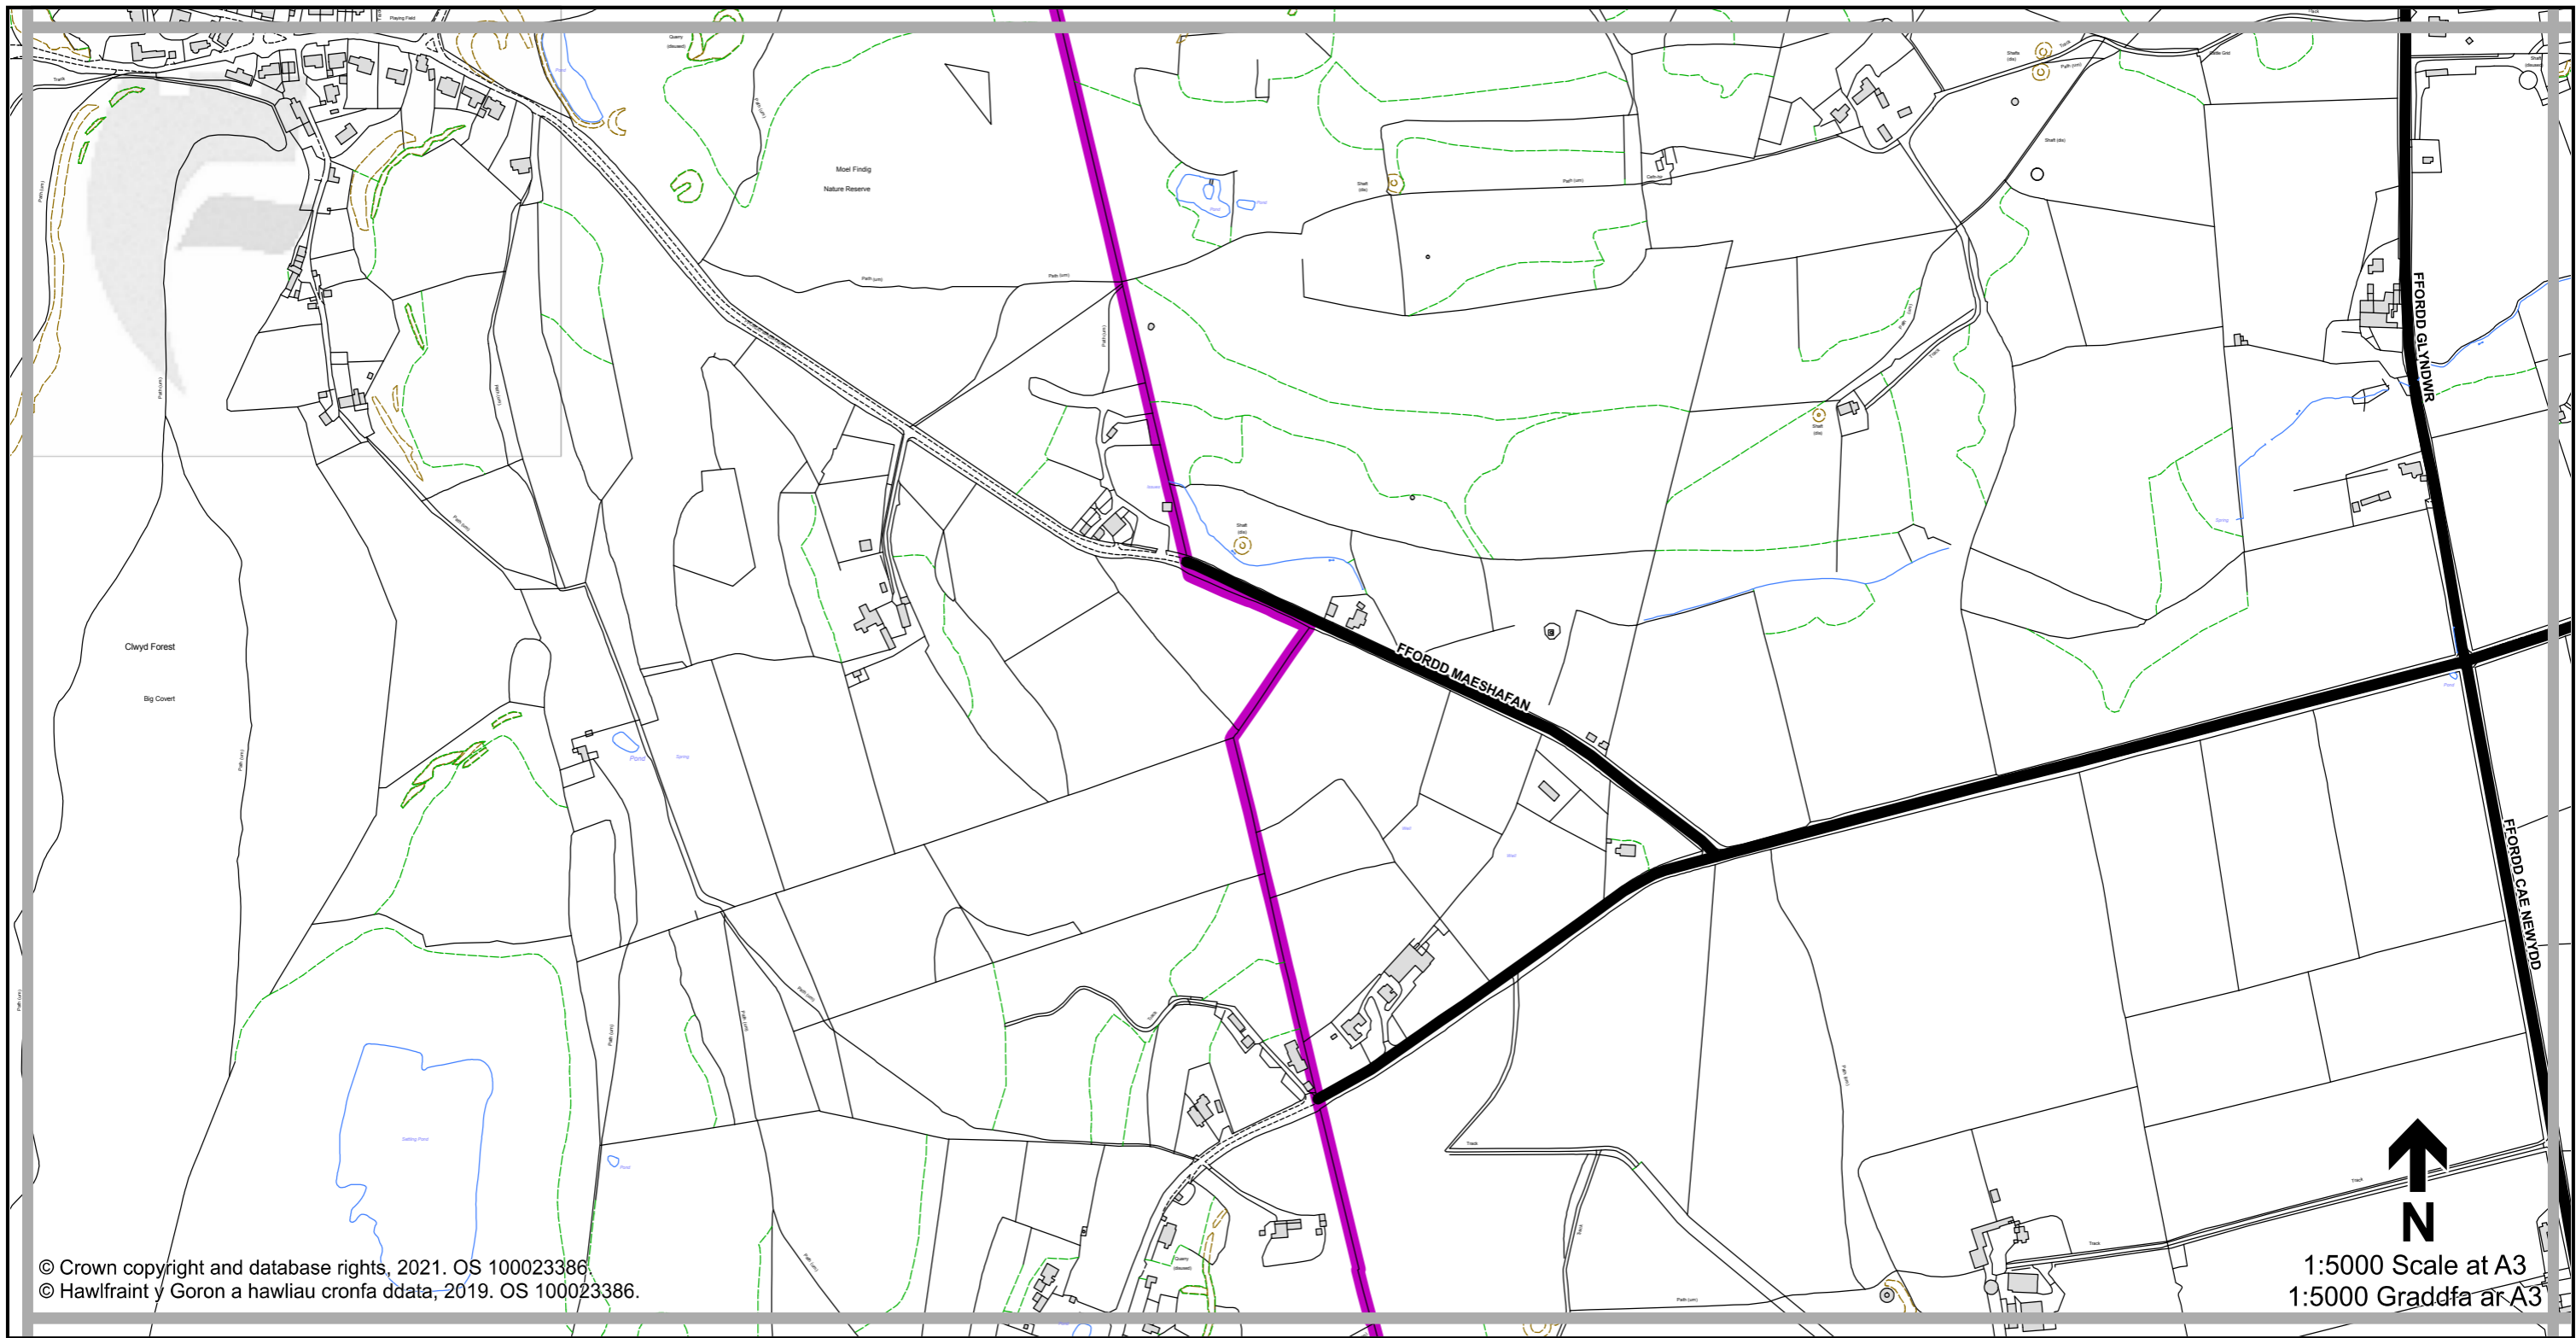

Legend / Eglurhad

- 20 mph / mya
- Restricted Road' (30mph)
  Ffordd Gyfyngedig (30mya)
- 30 mph by Order
  30 mya drwy Orchymyn
- 40 mph / mya
- 50 mph / mya
- National Speed Limit applies
  Terfyn Cyflymder Cenedlaethol yn berthnasol
- Derestricted by Order (National Speed Limit applies)
  Heb Gyfyngiad drwy Orchymyn (Terfyn Cyflymder Cenedlaethol yn berthnasol)
- Roads subject to separate Orders
  Ffyrdd sy'n destun Gorchmynion ar wahân
- County Boundary / Ffin y Sir

THE FLINTSHIRE COUNTY COUNCIL (VARIOUS ROADS) (20MPH, 30MPH, 40MPH, 50MPH AND NATIONAL SPEED LIMITS. RESTRICTED AND DERESTRICTED ROADS) ORDER 2021.

GORCHYMYN (FFYRDD AMRYWIOL) (20MYA, 30MYA, 40MYA, 50MYA A'R TERFYNAU CYFLYMDER CENEDLAETHOL. FFYRDD CYFYNGEDIG A FFYRDD HEB GYFYNGIAD) CYNGOR SIR Y FFLINT 2021.

**Sheet
H8
Dalen**

**Sheet Revision Number:
Rhif Adolgiad Y Ddalen: 1**

**Sheet Active from:
Dalen yn weithredol o: 03/09/2021**