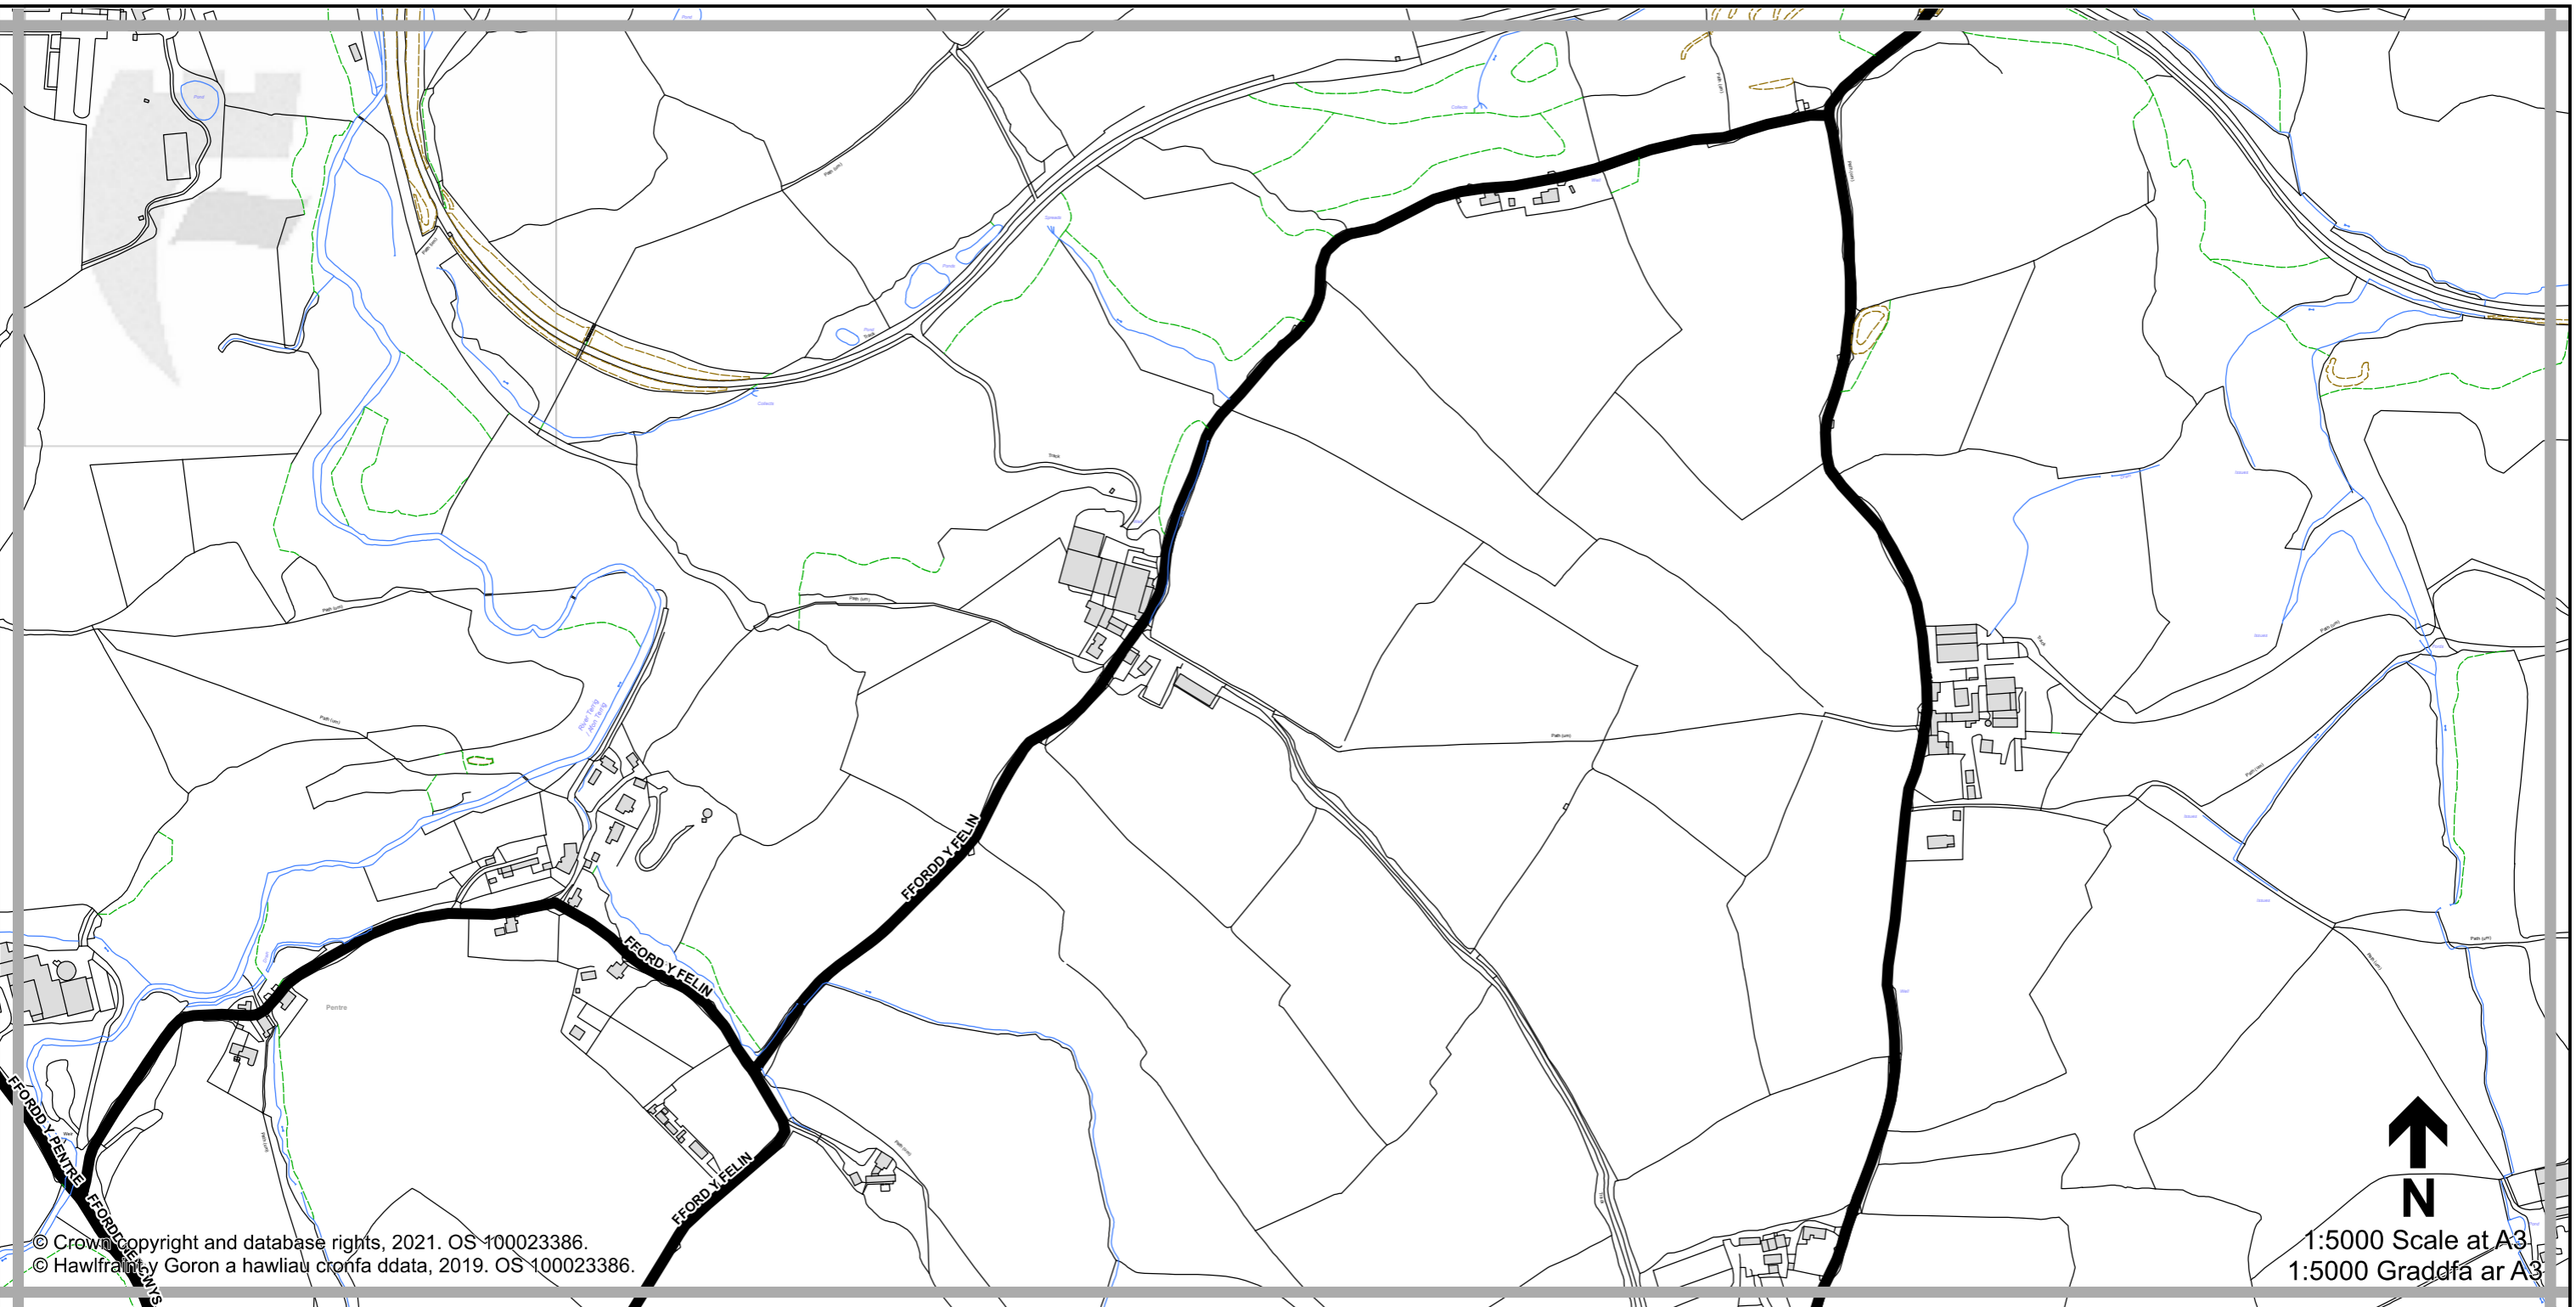

© Crown copyright and database rights, 2021. OS 100023386.
© Hawframing Goron a hawliau cronfa ddata, 2019. OS 100023386.

↑
N
1:5000 Scale at A3
1:5000 Graddfa ar A3

Legend / Eglurhad

- 20 mph / mya
- Restricted Road' (30mph)
  Ffordd Gyfyngedig (30mya)
- 30 mph by Order
  30 mya drwy Orchymyn
- 40 mph / mya
- 50 mph / mya
- National Speed Limit applies
  Terfyn Cyflymder Cenedlaethol yn berthnasol
- Derestricted by Order (National Speed Limit applies)
  Heb Gyfyngiad drwy Orchymyn (Terfyn Cyflymder Cenedlaethol yn berthnasol)
- Roads subject to separate Orders
  Ffyrdd sy'n destun Gorchmynion ar wahân
- County Boundary / Ffin y Sir

THE FLINTSHIRE COUNTY COUNCIL (VARIOUS ROADS) (20MPH, 30MPH, 40MPH, 50MPH AND NATIONAL SPEED LIMITS. RESTRICTED AND DERESTRICTED ROADS) ORDER 2021.

GORCHYMYN (FFYRDD AMRYWIOL) (20MYA, 30MYA, 40MYA, 50MYA A'R TERFYNAU CYFLYMDER CENEDLAETHOL. FFYRDD CYFYNGEDIG A FFYRDD HEB GYFYNGIAD) CYNGOR SIR Y FFLINT 2021.

**Sheet
J7
Dalen**

**Sheet Revision Number:
Rhif Adolgiad Y Ddalen: 1**
**Sheet Active from:
Dalen yn weithredol o: 03/09/2021**