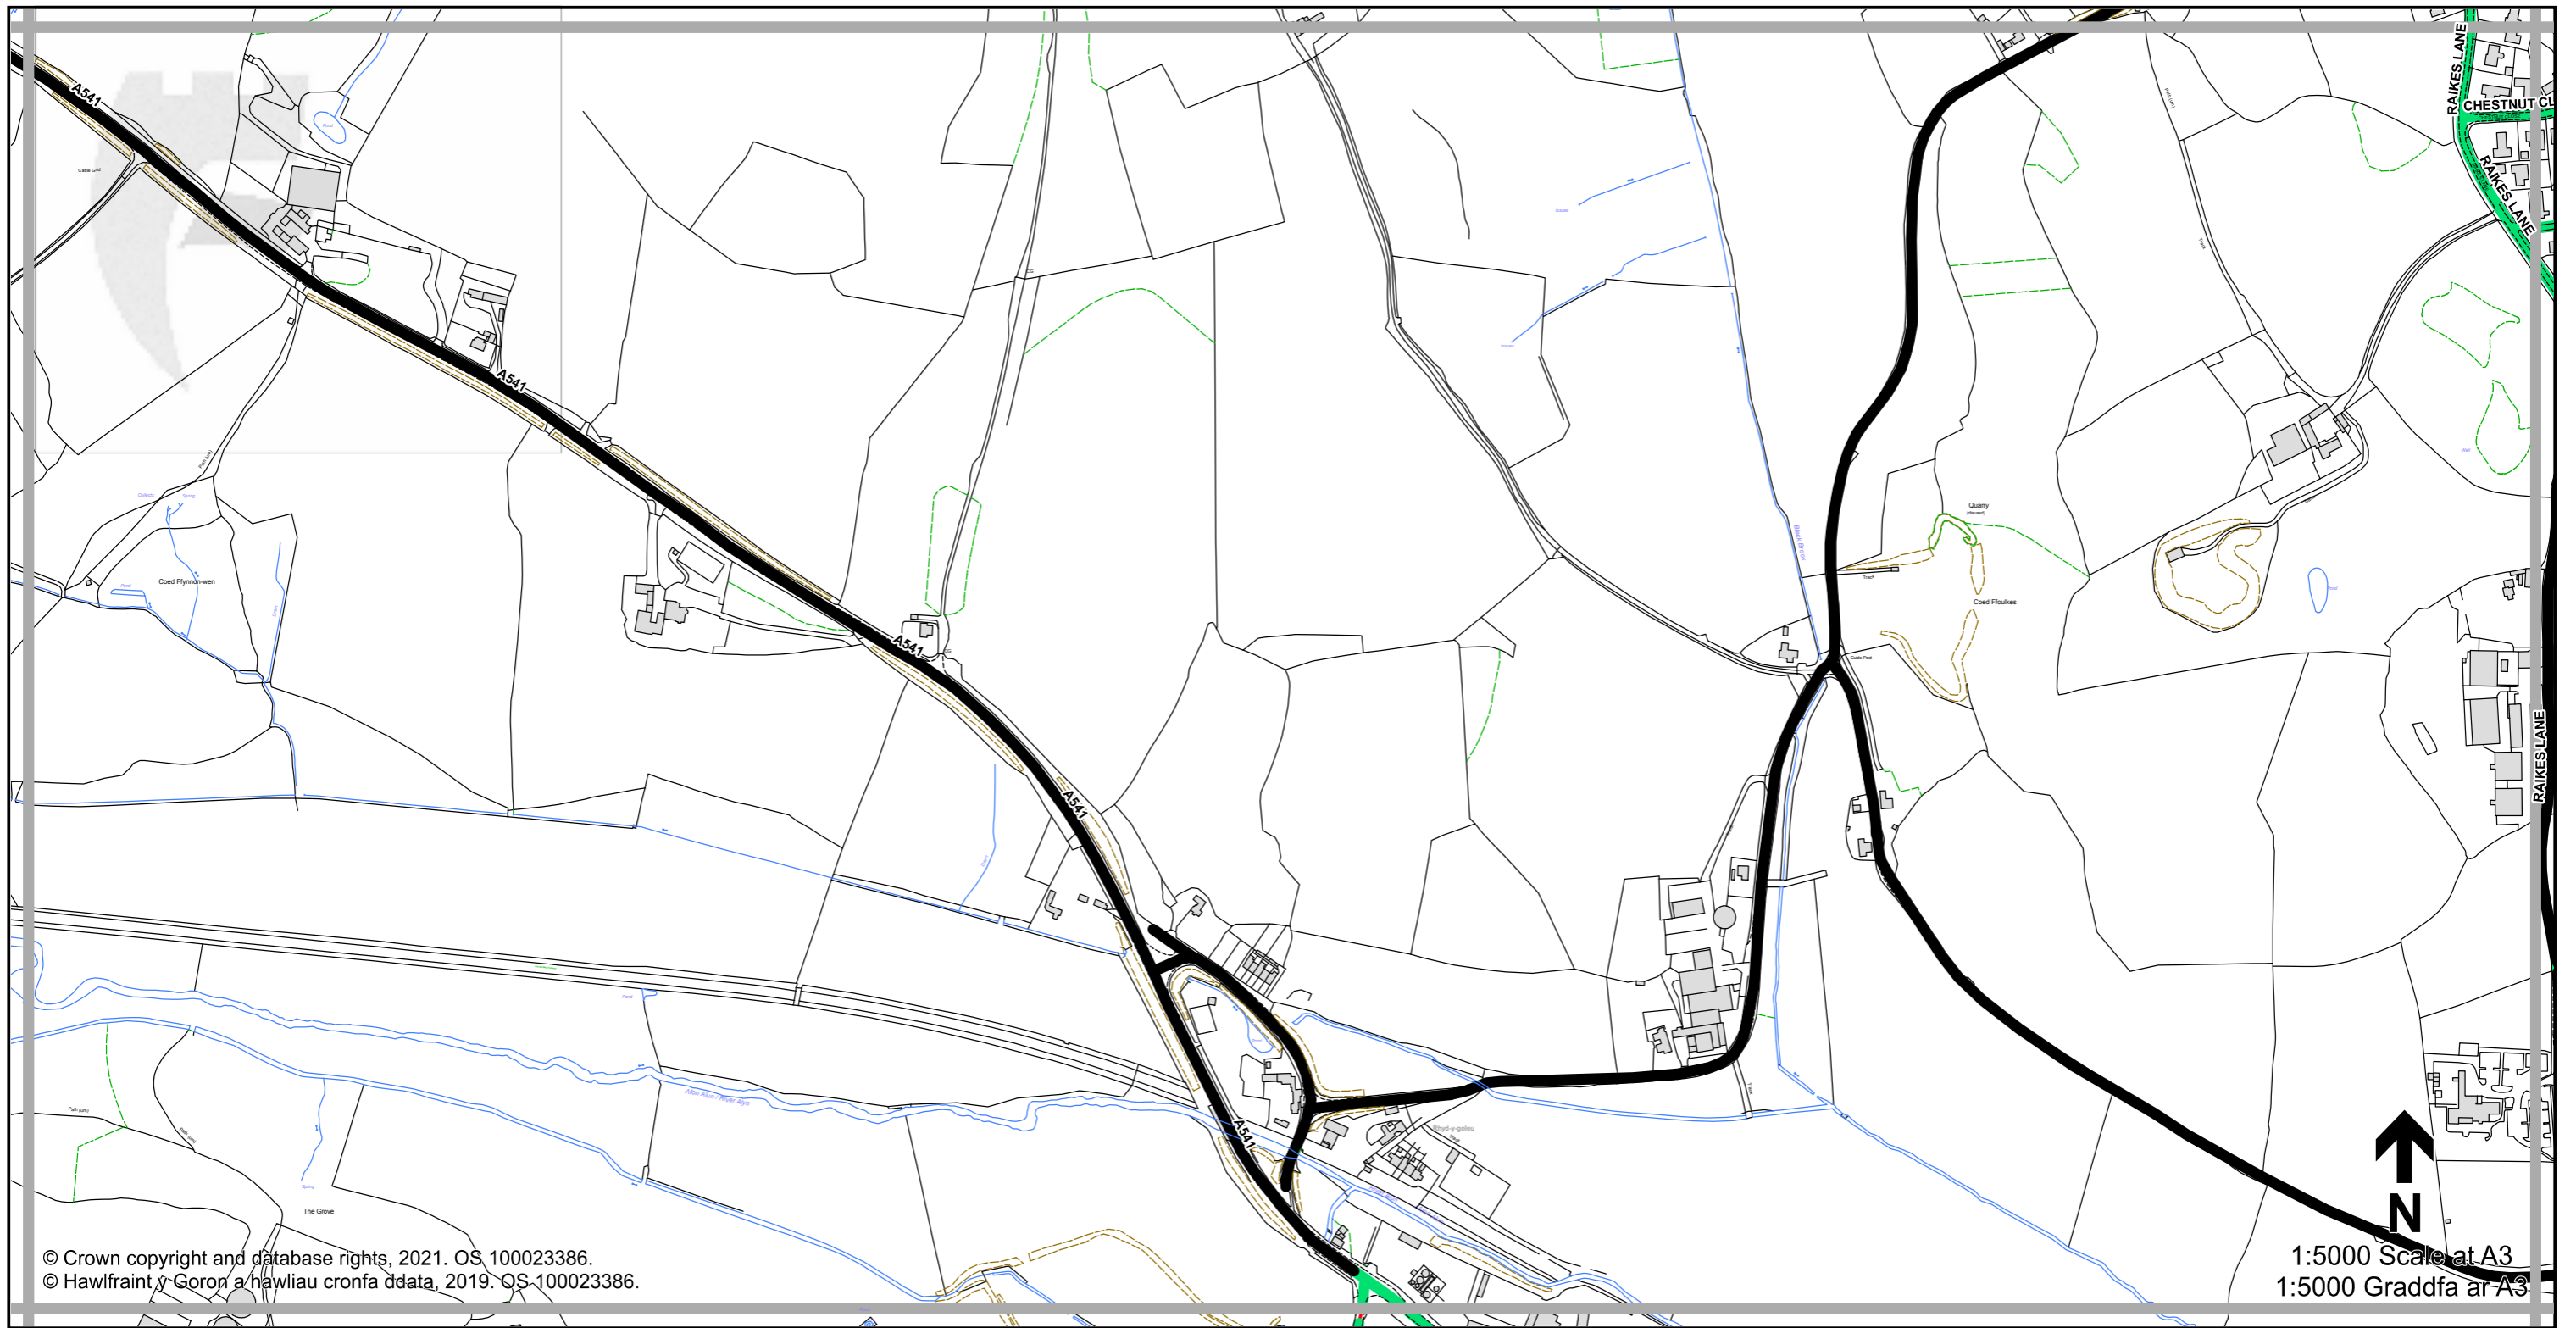

© Crown copyright and database rights, 2021. OS 100023386.
© Hawlfraint y Goron a hawliau cronfa ddata, 2019. OS.100023386.

1:5000 Scale at A3
1:5000 Graddfa ar A3

Legend / Eglurhad

- 20 mph / mya
- Restricted Road' (30mph)
  Ffordd Gyfyngedig (30mya)
- 30 mph by Order
  30 mya drwy Orchymyn
- 40 mph / mya
- 50 mph / mya
- National Speed Limit applies
  Terfyn Cyflymder Cenedlaethol yn berthnasol
- Derestricted by Order (National Speed Limit applies)
  Heb Gyfyngiad drwy Orchymyn (Terfyn Cyflymder Cenedlaethol yn berthnasol)
- Roads subject to separate Orders
  Ffyrdd sy'n destun Gorchmynion ar wahân
- County Boundary / Ffin y Sir

THE FLINTSHIRE COUNTY COUNCIL (VARIOUS ROADS) (20MPH, 30MPH, 40MPH, 50MPH AND NATIONAL SPEED LIMITS. RESTRICTED AND DERESTRICTED ROADS) ORDER 2021.
GORCHYMYN (FFYRDD AMRYWIOL) (20MYA, 30MYA, 40MYA, 50MYA A'R TERFYNAU CYFLYMDER CENEDLAETHOL. FFYRDD CYFYNGEDIG A FFYRDD HEB GYFYNGIAD) CYNGOR SIR Y FFLINT 2021.

Sheet
I13
Dalen

Sheet Revision Number:
Rhif Adolgiad Y Ddalen: 1
Sheet Active from:
Dalen yn weithredol o: 03/09/2021