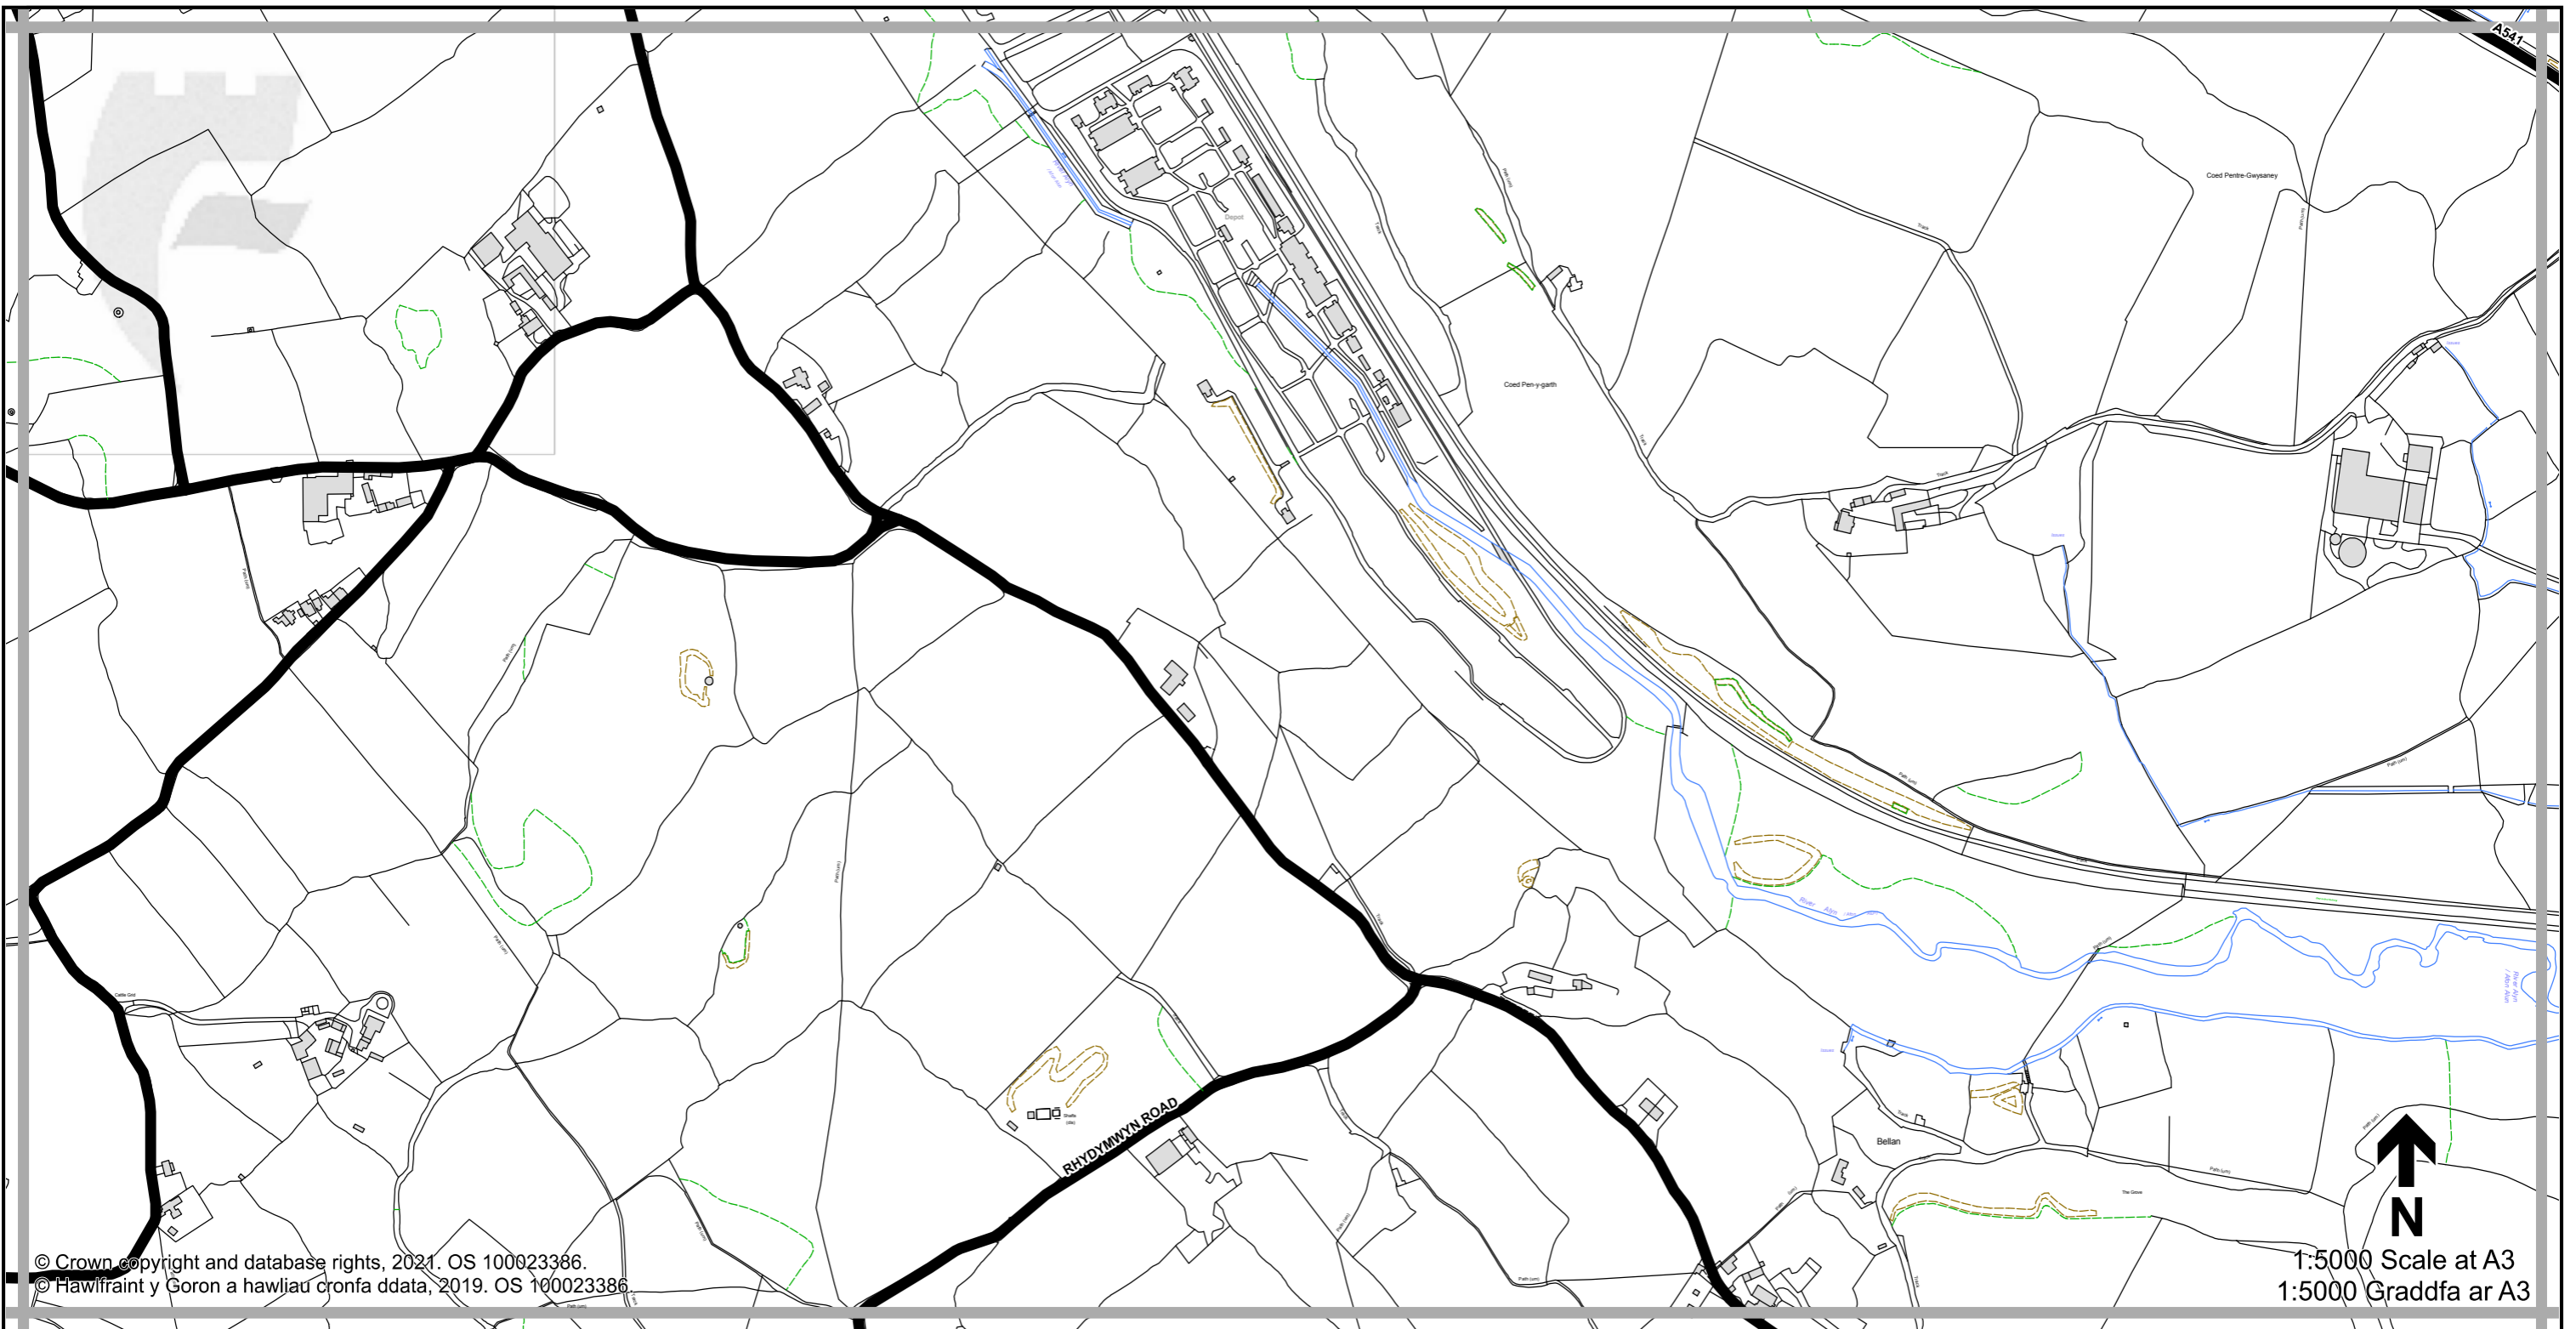

© Crown copyright and database rights, 2021. OS 100023386.
© Hawlfraint y Goron a hawliau cronfa ddata, 2019. OS 100023386

1:5000 Scale at A3
1:5000 Graddfa ar A3

Legend / Eglurhad

- 20 mph / mya
- Restricted Road' (30mph)
  Ffordd Gyfyngedig (30mya)
- 30 mph by Order
  30 mya drwy Orchymyn
- 40 mph / mya
- 50 mph / mya
- National Speed Limit applies
  Terfyn Cyflymder Cenedlaethol yn berthnasol
- Derestricted by Order (National Speed Limit applies)
  Heb Gyfyngiad drwy Orchymyn (Terfyn Cyflymder
  Cenedlaethol yn berthnasol)
- Roads subject to separate Orders
  Ffyrdd sy'n destun Gorchmynion ar wahân
- County Boundary / Ffin y Sir

**THE FLINTSHIRE COUNTY COUNCIL (VARIOUS ROADS)
(20MPH, 30MPH, 40MPH, 50MPH AND NATIONAL SPEED LIMITS.
RESTRICTED AND DERESTRICTED ROADS) ORDER 2021.**

**GORCHYMYN (FFYRDD AMRYWIOL) (20MYA, 30MYA, 40MYA,
50MYA A'R TERFYNAU CYFLYMDER CENEDLAETHOL.
FFYRDD CYFYNGEDIG A FFYRDD HEB GYFYNGIAD)
CYNGOR SIR Y FFLINT 2021.**

**Sheet
H13
Dalen**

**Sheet Revision Number:
Rhif Adolgiad Y Ddalen: 1**
**Sheet Active from:
Dalen yn weithredol o: 03/09/2021**