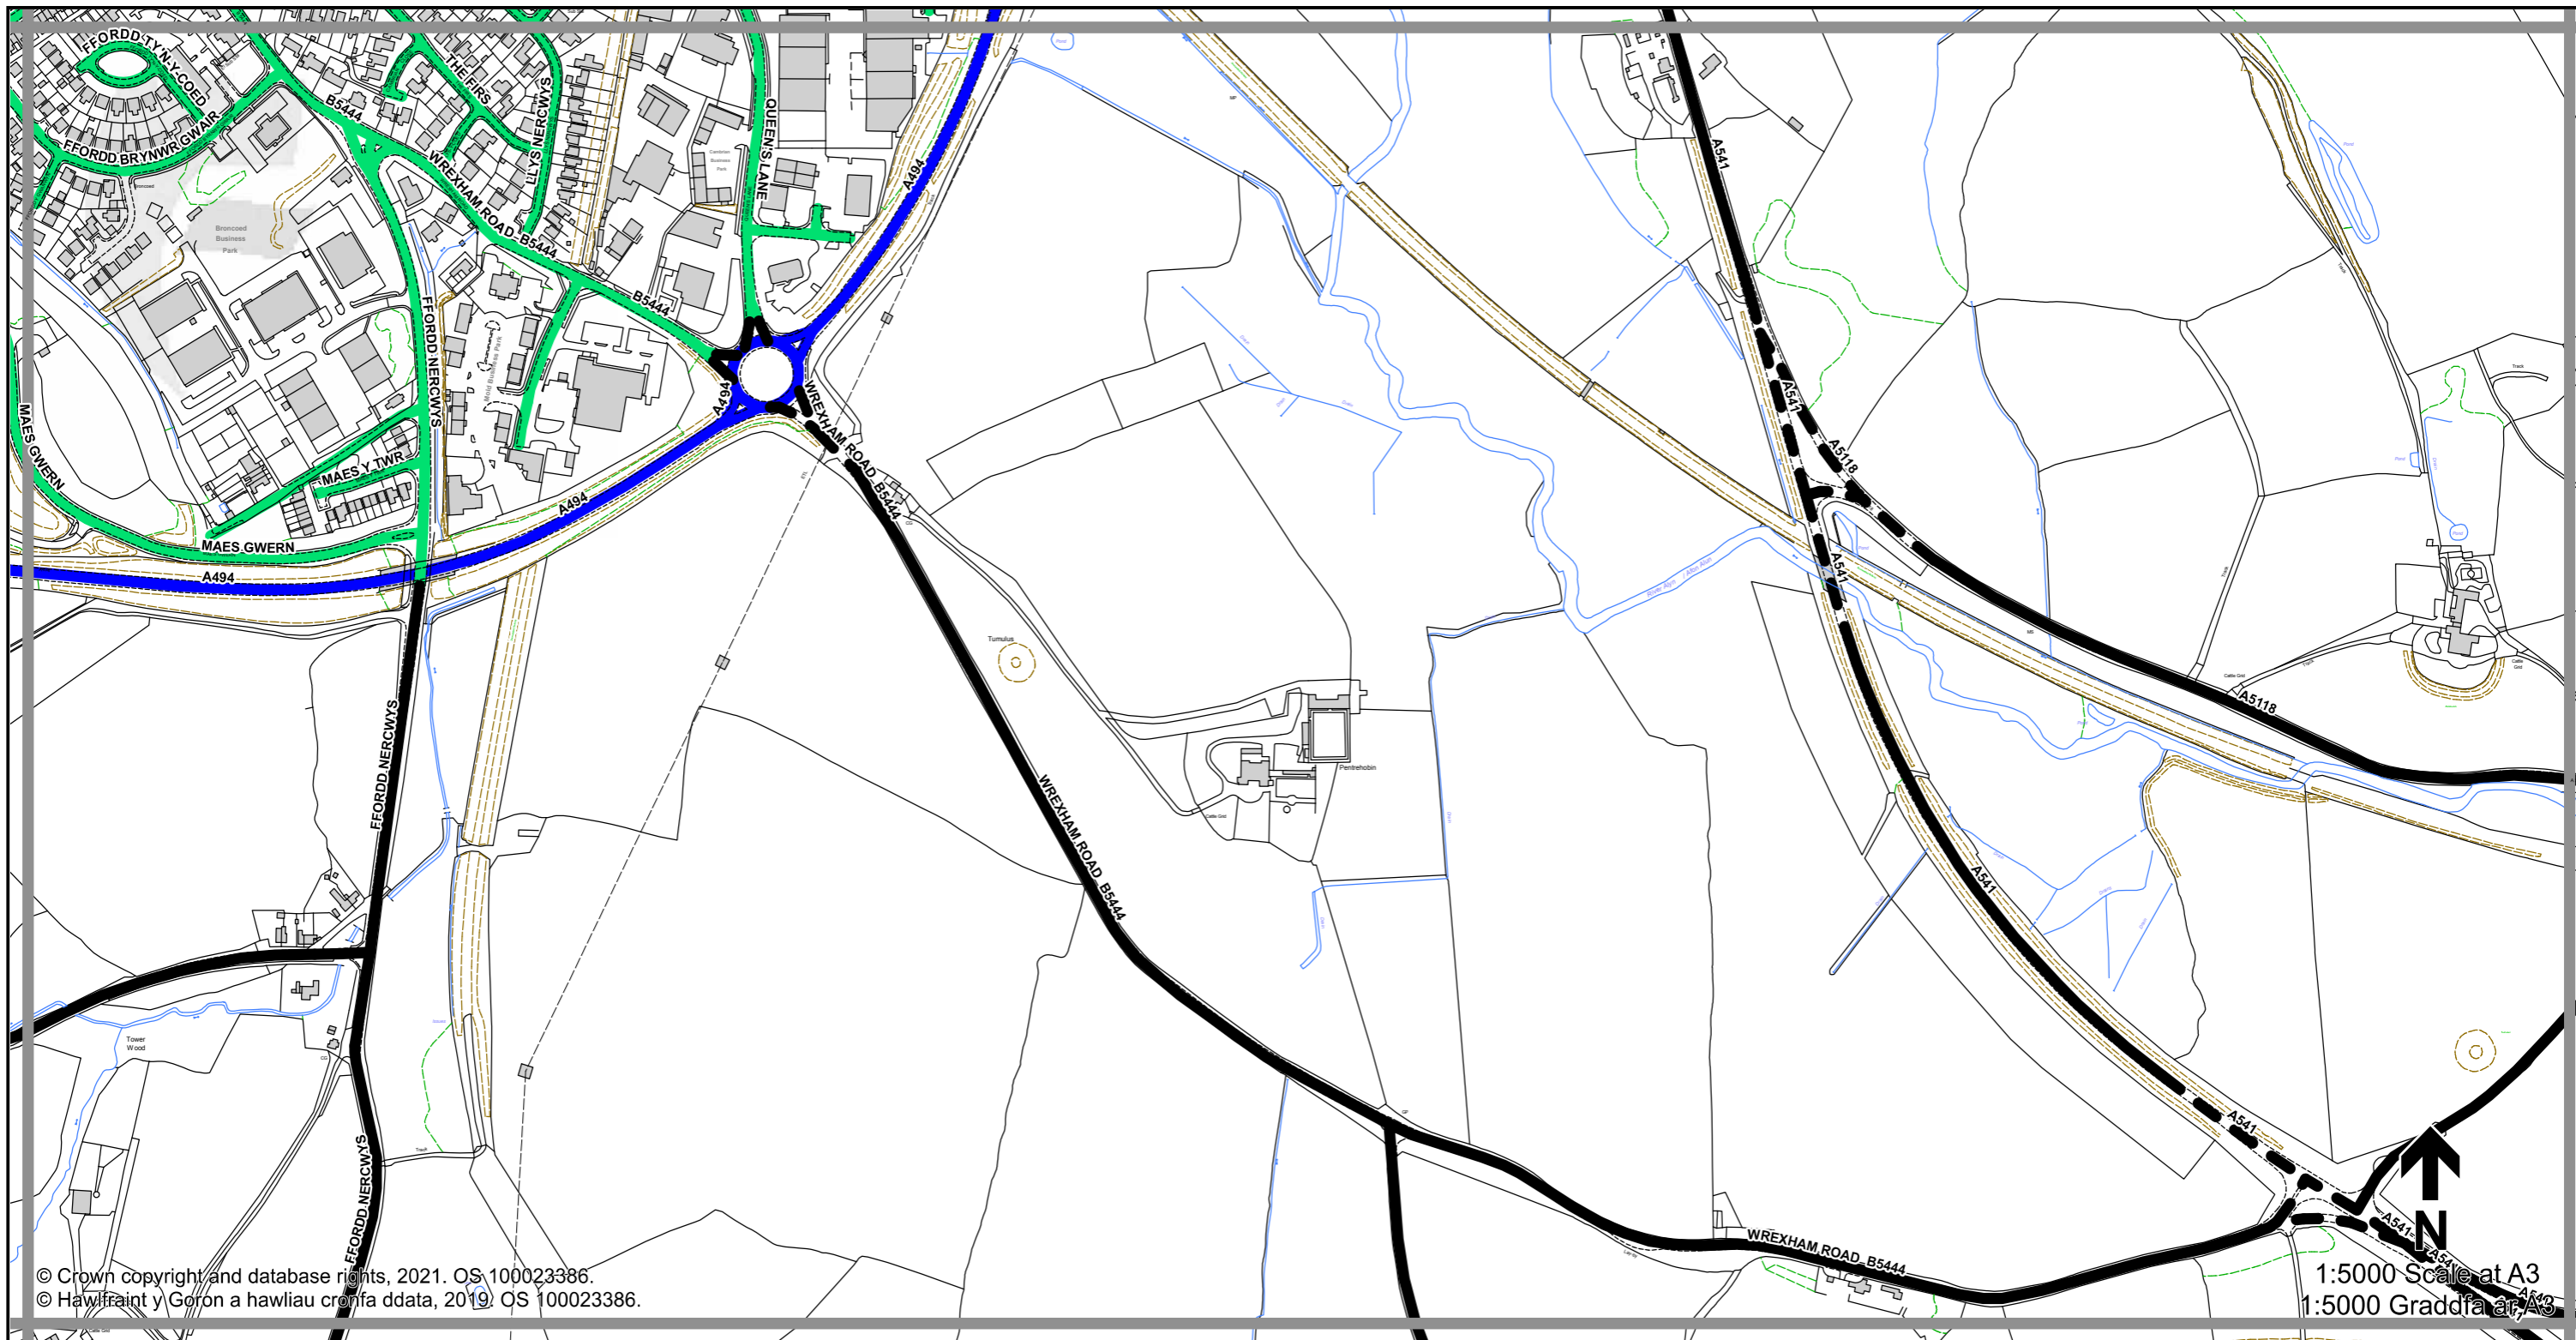

Legend / Eglurhad

- 20 mph / mya
- Restricted Road' (30mph)
  Ffordd Gyfyngedig (30mya)
- 30 mph by Order
  30 mya drwy Orchymyn
- 40 mph / mya
- 50 mph / mya
- National Speed Limit applies
  Terfyn Cyflymder Cenedlaethol yn berthnasol
- Derestricted by Order (National Speed Limit applies)
  Heb Gyfyngiad drwy Orchymyn (Terfyn Cyflymder Cenedlaethol yn berthnasol)
- Roads subject to separate Orders
  Ffyrdd sy'n destun Gorchmynion ar wahân
- County Boundary / Ffin y Sir

THE FLINTSHIRE COUNTY COUNCIL (VARIOUS ROADS) (20MPH, 30MPH, 40MPH, 50MPH AND NATIONAL SPEED LIMITS. RESTRICTED AND DERESTRICTED ROADS) ORDER 2021.

GORCHYMYN (FFYRDD AMRYWIOL) (20MYA, 30MYA, 40MYA, 50MYA A'R TERFYNAU CYFLYMDER CENEDLAETHOL. FFYRDD CYFYNGEDIG A FFYRDD HEB GYFYNGIAD) CYNGOR SIR Y FFLINT 2021.

**Sheet
J10
Dalen**

**Sheet Revision Number:
Rhif Adolgiad Y Ddalen: 1**

**Sheet Active from:
Dalen yn weithredol o: 03/09/2021**