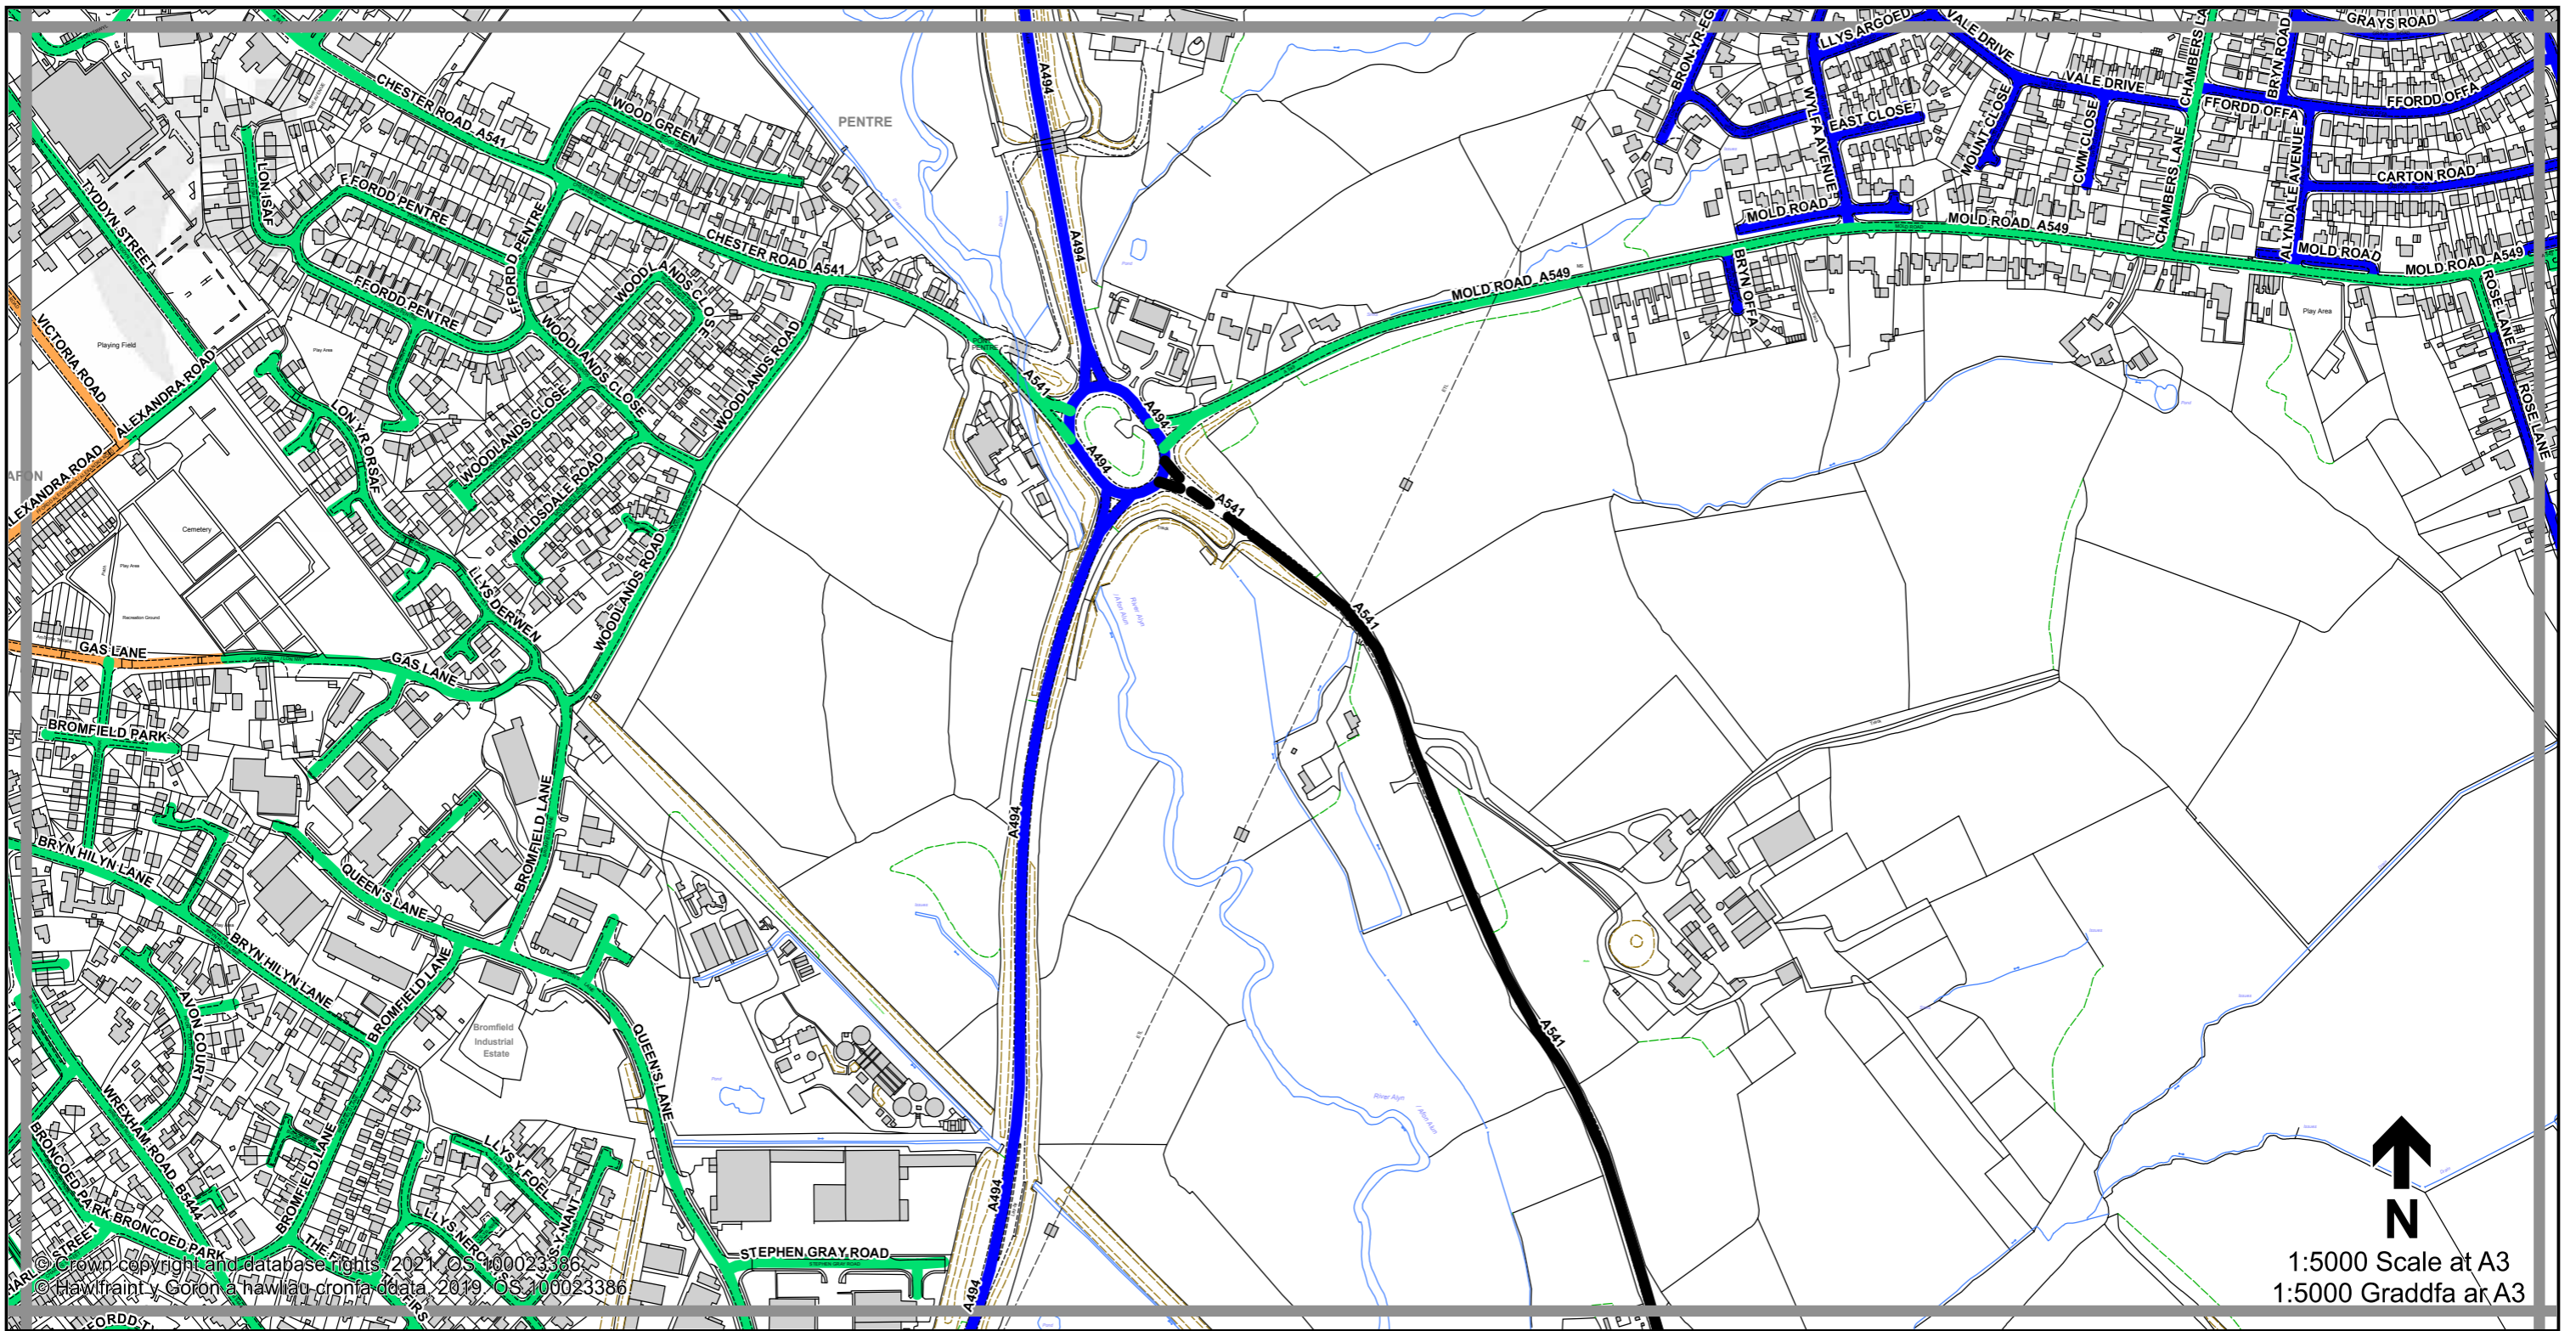

Legend / Eglurhad

- 20 mph / mya
- Restricted Road' (30mph)
  Ffordd Gyfyngedig (30mya)
- - - 30 mph by Order
  30 mya drwy Orchymyn
- 40 mph / mya
- 50 mph / mya
- National Speed Limit applies
  Terfyn Cyflymder Cenedlaethol yn berthnasol
- Derestricted by Order (National Speed Limit applies)
  Heb Gyfyngiad drwy Orchymyn (Terfyn Cyflymder Cenedlaethol yn berthnasol)
- Roads subject to separate Orders
  Ffyrdd sy'n destun Gorchmynion ar wahân
- County Boundary / Ffin y Sir

THE FLINTSHIRE COUNTY COUNCIL (VARIOUS ROADS) (20MPH, 30MPH, 40MPH, 50MPH AND NATIONAL SPEED LIMITS. RESTRICTED AND DERESTRICTED ROADS) ORDER 2021.

GORCHYMYN (FFYRDD AMRYWIOL) (20MYA, 30MYA, 40MYA, 50MYA A'R TERFYNAU CYFLYMDER CENEDLAETHOL. FFYRDD CYFYNGEDIG A FFYRDD HEB GYFYNGIAD) CYNGOR SIR Y FFLINT 2021.

**Sheet
J11
Dalen**

**Sheet Revision Number:
Rhif Adolgiad Y Ddalen: 1**
**Sheet Active from:
Dalen yn weithredol o: 03/09/2021**