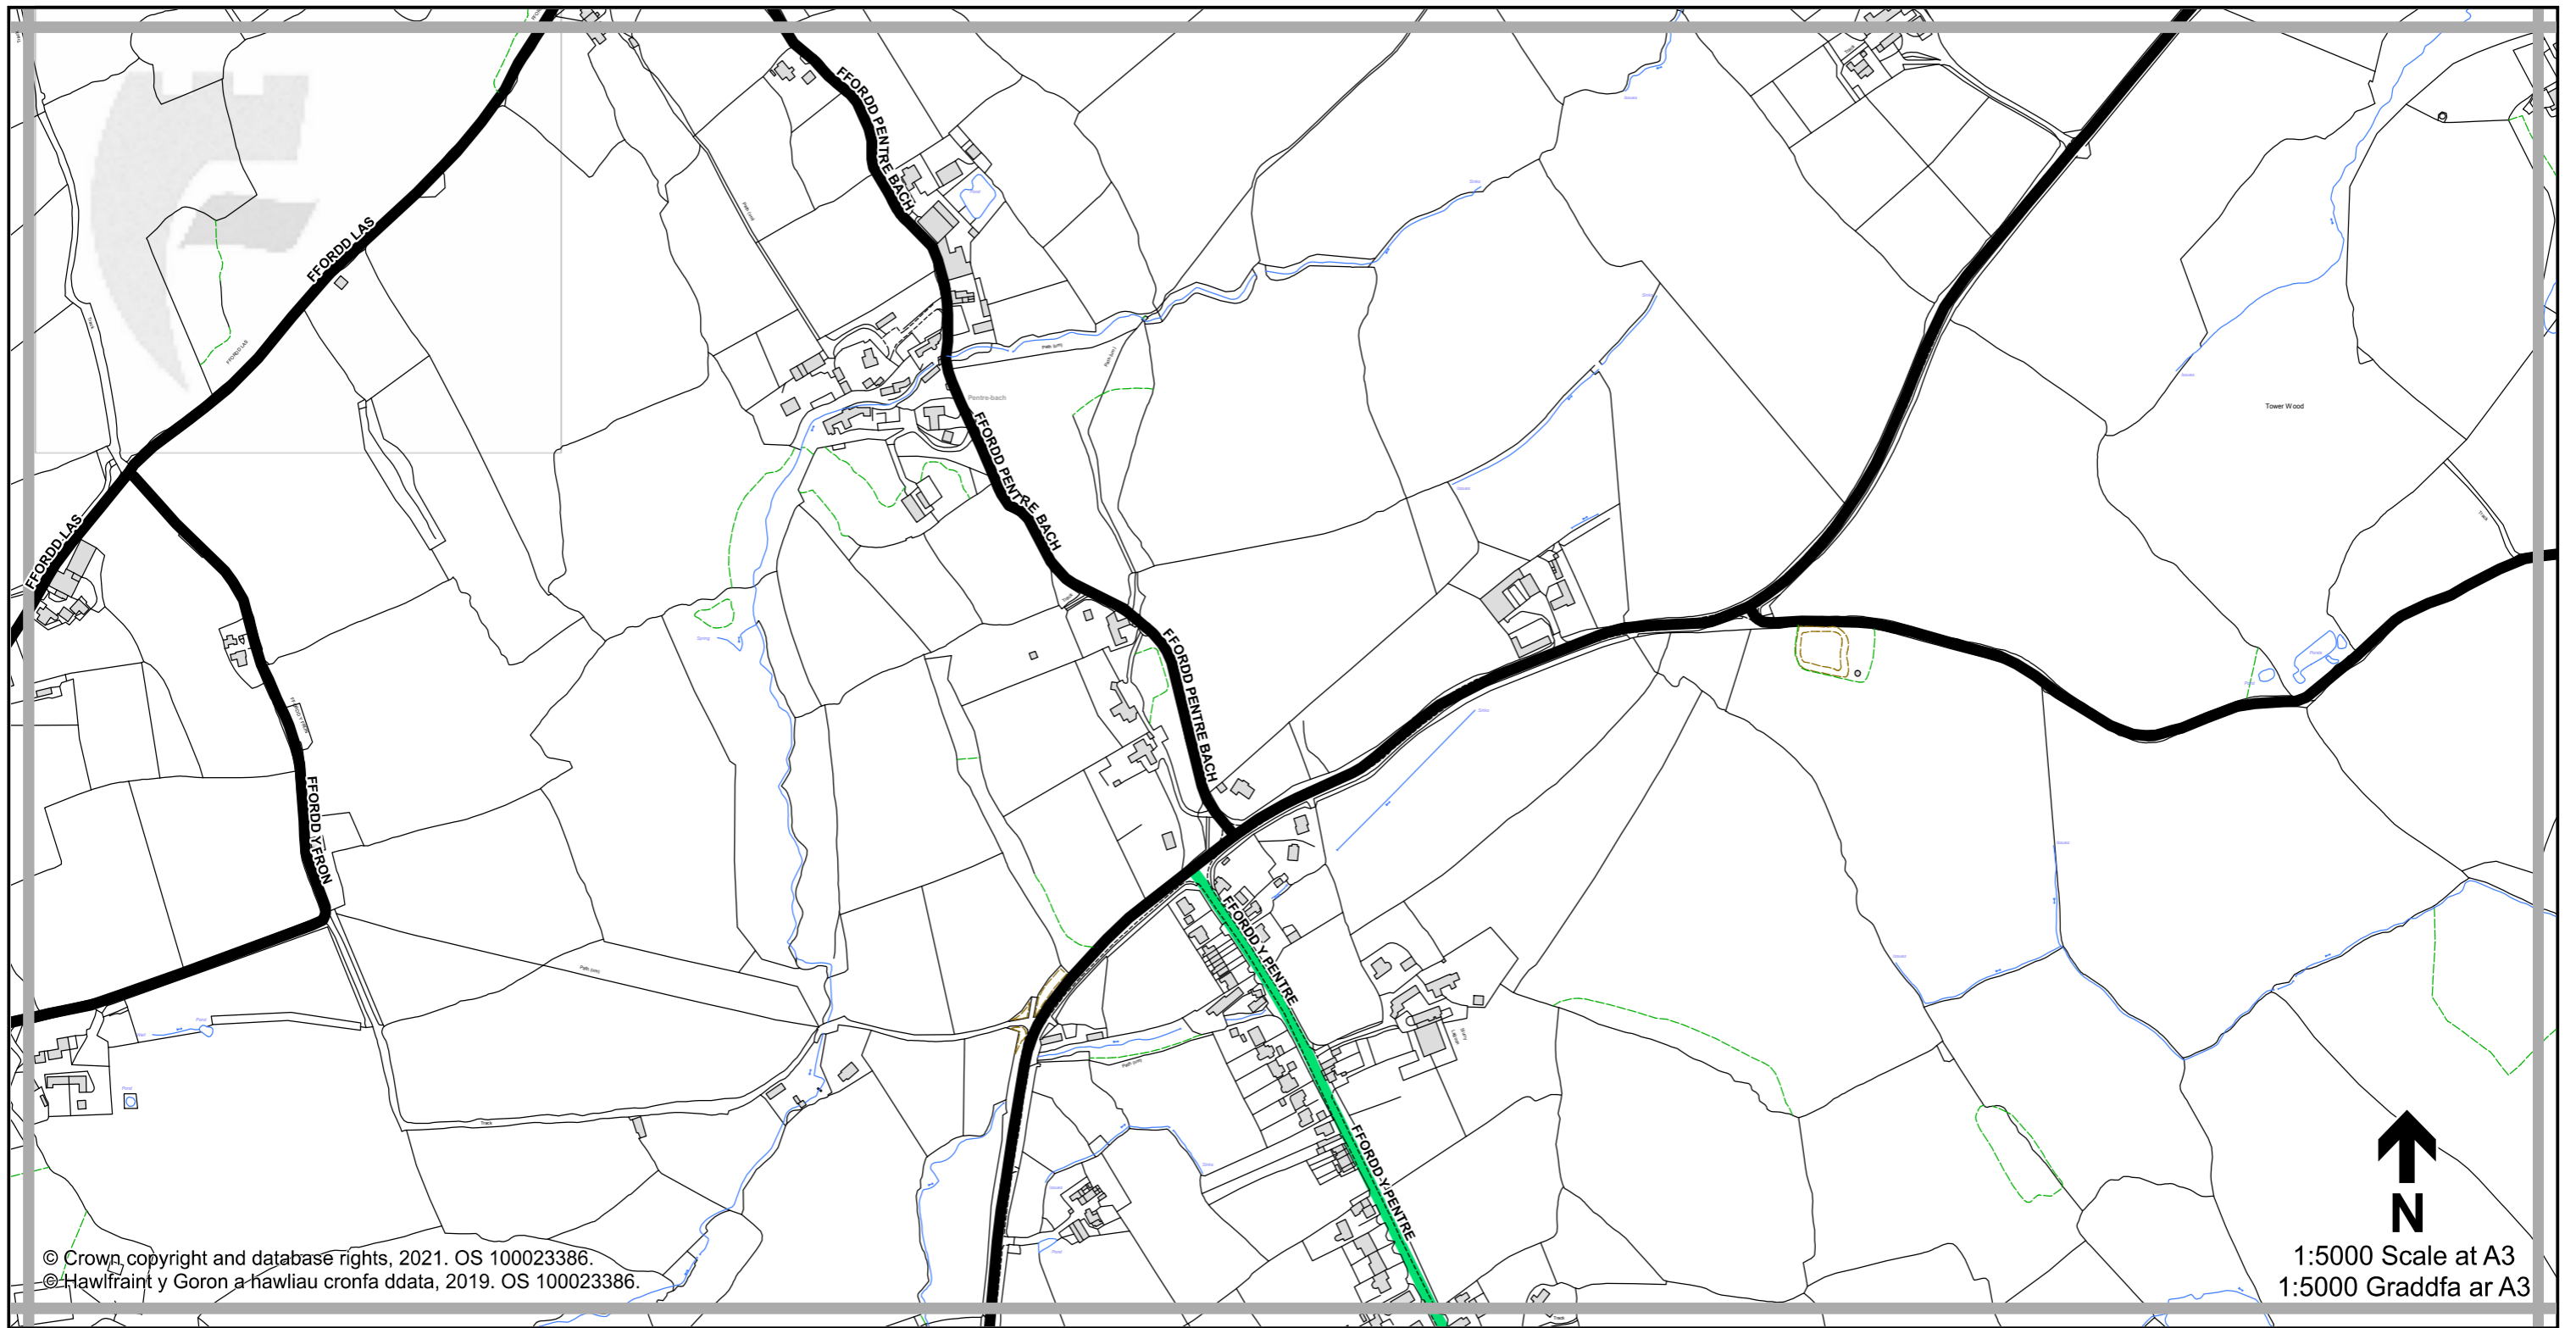

Legend / Eglurhad

- 20 mph / mya
- Restricted Road' (30mph)
  Ffordd Gyfyngedig (30mya)
- 30 mph by Order
  30 mya drwy Orchymyn
- 40 mph / mya
- 50 mph / mya
- National Speed Limit applies
  Terfyn Cyflymder Cenedlaethol yn berthnasol
- Derestricted by Order (National Speed Limit applies)
  Heb Gyfyngiad drwy Orchymyn (Terfyn Cyflymder Cenedlaethol yn berthnasol)
- Roads subject to separate Orders
  Ffyrdd sy'n destun Gorchmynion ar wahân
- County Boundary / Ffin y Sir

THE FLINTSHIRE COUNTY COUNCIL (VARIOUS ROADS) (20MPH, 30MPH, 40MPH, 50MPH AND NATIONAL SPEED LIMITS. RESTRICTED AND DERESTRICTED ROADS) ORDER 2021.

GORCHYMYN (FFYRDD AMRYWIOL) (20MYA, 30MYA, 40MYA, 50MYA A'R TERFYNAU CYFLYMDER CENEDLAETHOL. FFYRDD CYFYNGEDIG A FFYRDD HEB GYFYNGIAD) CYNGOR SIR Y FFLINT 2021.

**Sheet
19
Dalen**

**Sheet Revision Number:
Rhif Adolgiad Y Ddalen: 1**

**Sheet Active from:
Dalen yn weithredol o: 03/09/2021**