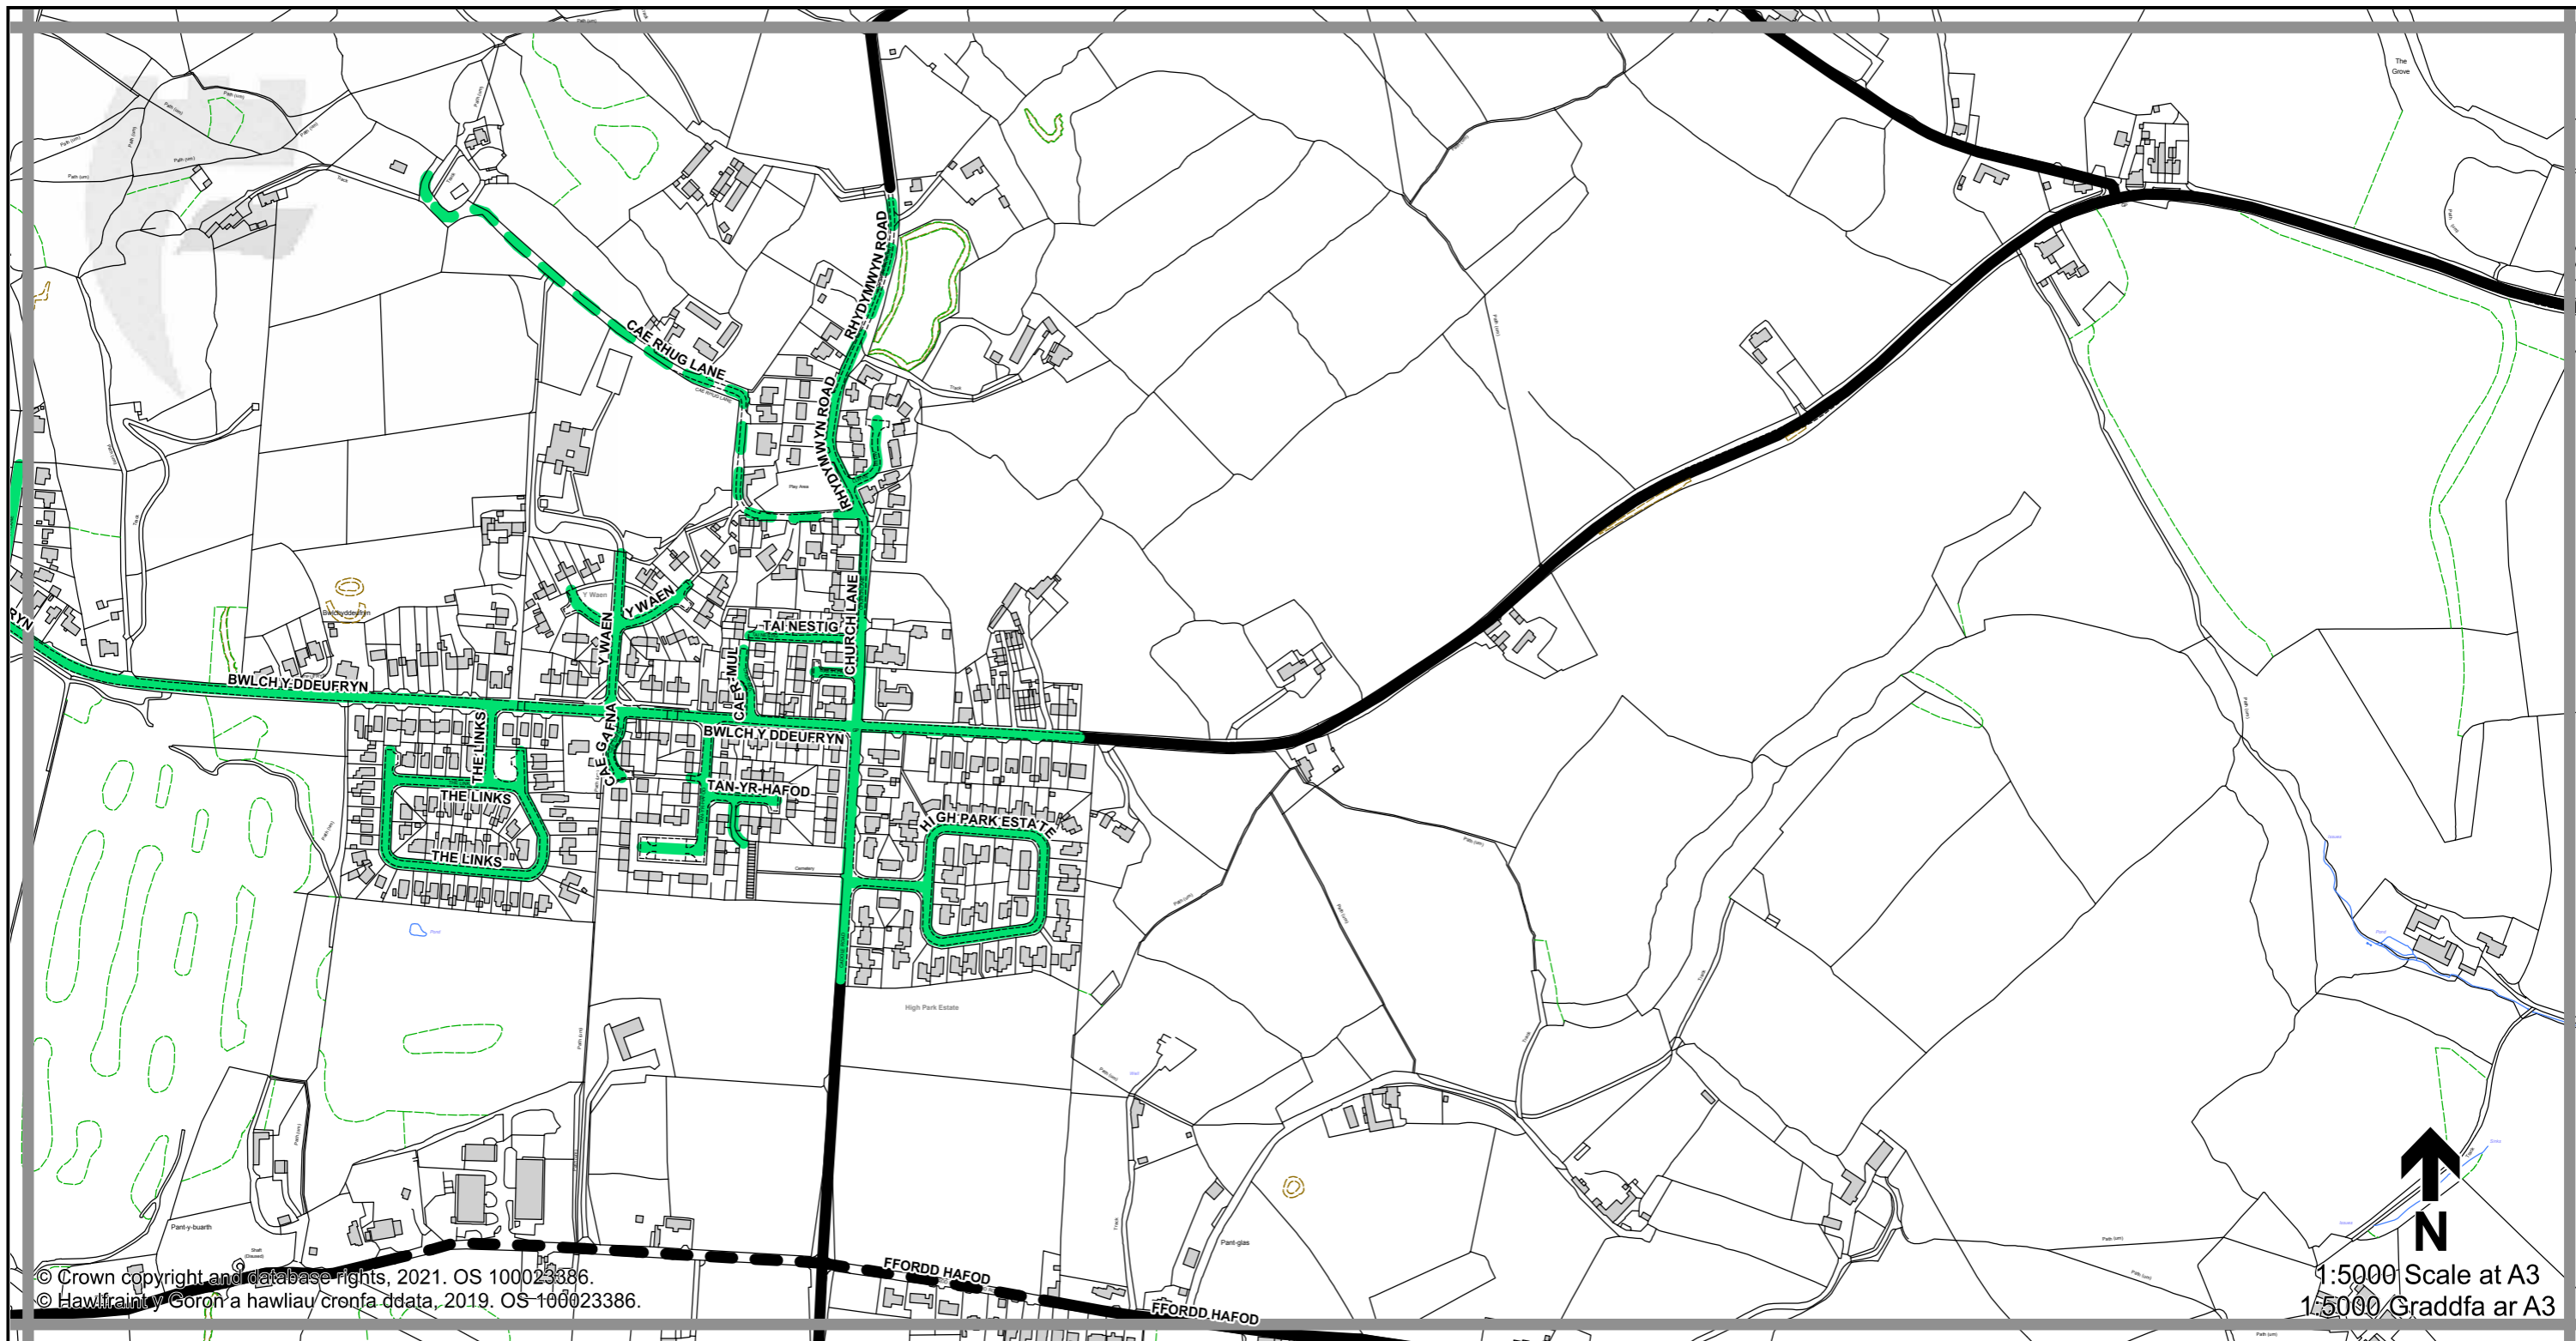

© Crown copyright and database rights, 2021. OS 100023386.
© Hawlfraint y Goron a hawliau cronfa ddata, 2019. OS 100023386.

1:5000 Scale at A3
1:5000 Graddfa ar A3

Legend / Eglurhad

- 20 mph / mya
- Restricted Road' (30mph)
  Ffordd Gyfyngedig (30mya)
- 30 mph by Order
  30 mya drwy Orchymyn
- 40 mph / mya
- 50 mph / mya
- National Speed Limit applies
  Terfyn Cyflymder Cenedlaethol yn berthnasol
- Derestricted by Order (National Speed Limit applies)
  Heb Gyfyngiad drwy Orchymyn (Terfyn Cyflymder Cenedlaethol yn berthnasol)
- Roads subject to separate Orders
  Ffyrdd sy'n destun Gorchmynion ar wahân
- County Boundary / Ffin y Sir

THE FLINTSHIRE COUNTY COUNCIL (VARIOUS ROADS) (20MPH, 30MPH, 40MPH, 50MPH AND NATIONAL SPEED LIMITS. RESTRICTED AND DERESTRICTED ROADS) ORDER 2021.

GORCHYMYN (FFYRDD AMRYWIOL) (20MYA, 30MYA, 40MYA, 50MYA A'R TERFYNAU CYFLYMDER CENEDLAETHOL. FFYRDD CYFYNGEDIG A FFYRDD HEB GYFYNGIAD) CYNGOR SIR Y FFLINT 2021.

**Sheet
H12
Dalen**

**Sheet Revision Number:
Rhif Adolgiad Y Ddalen: 1**
**Sheet Active from:
Dalen yn weithredol o: 03/09/2021**