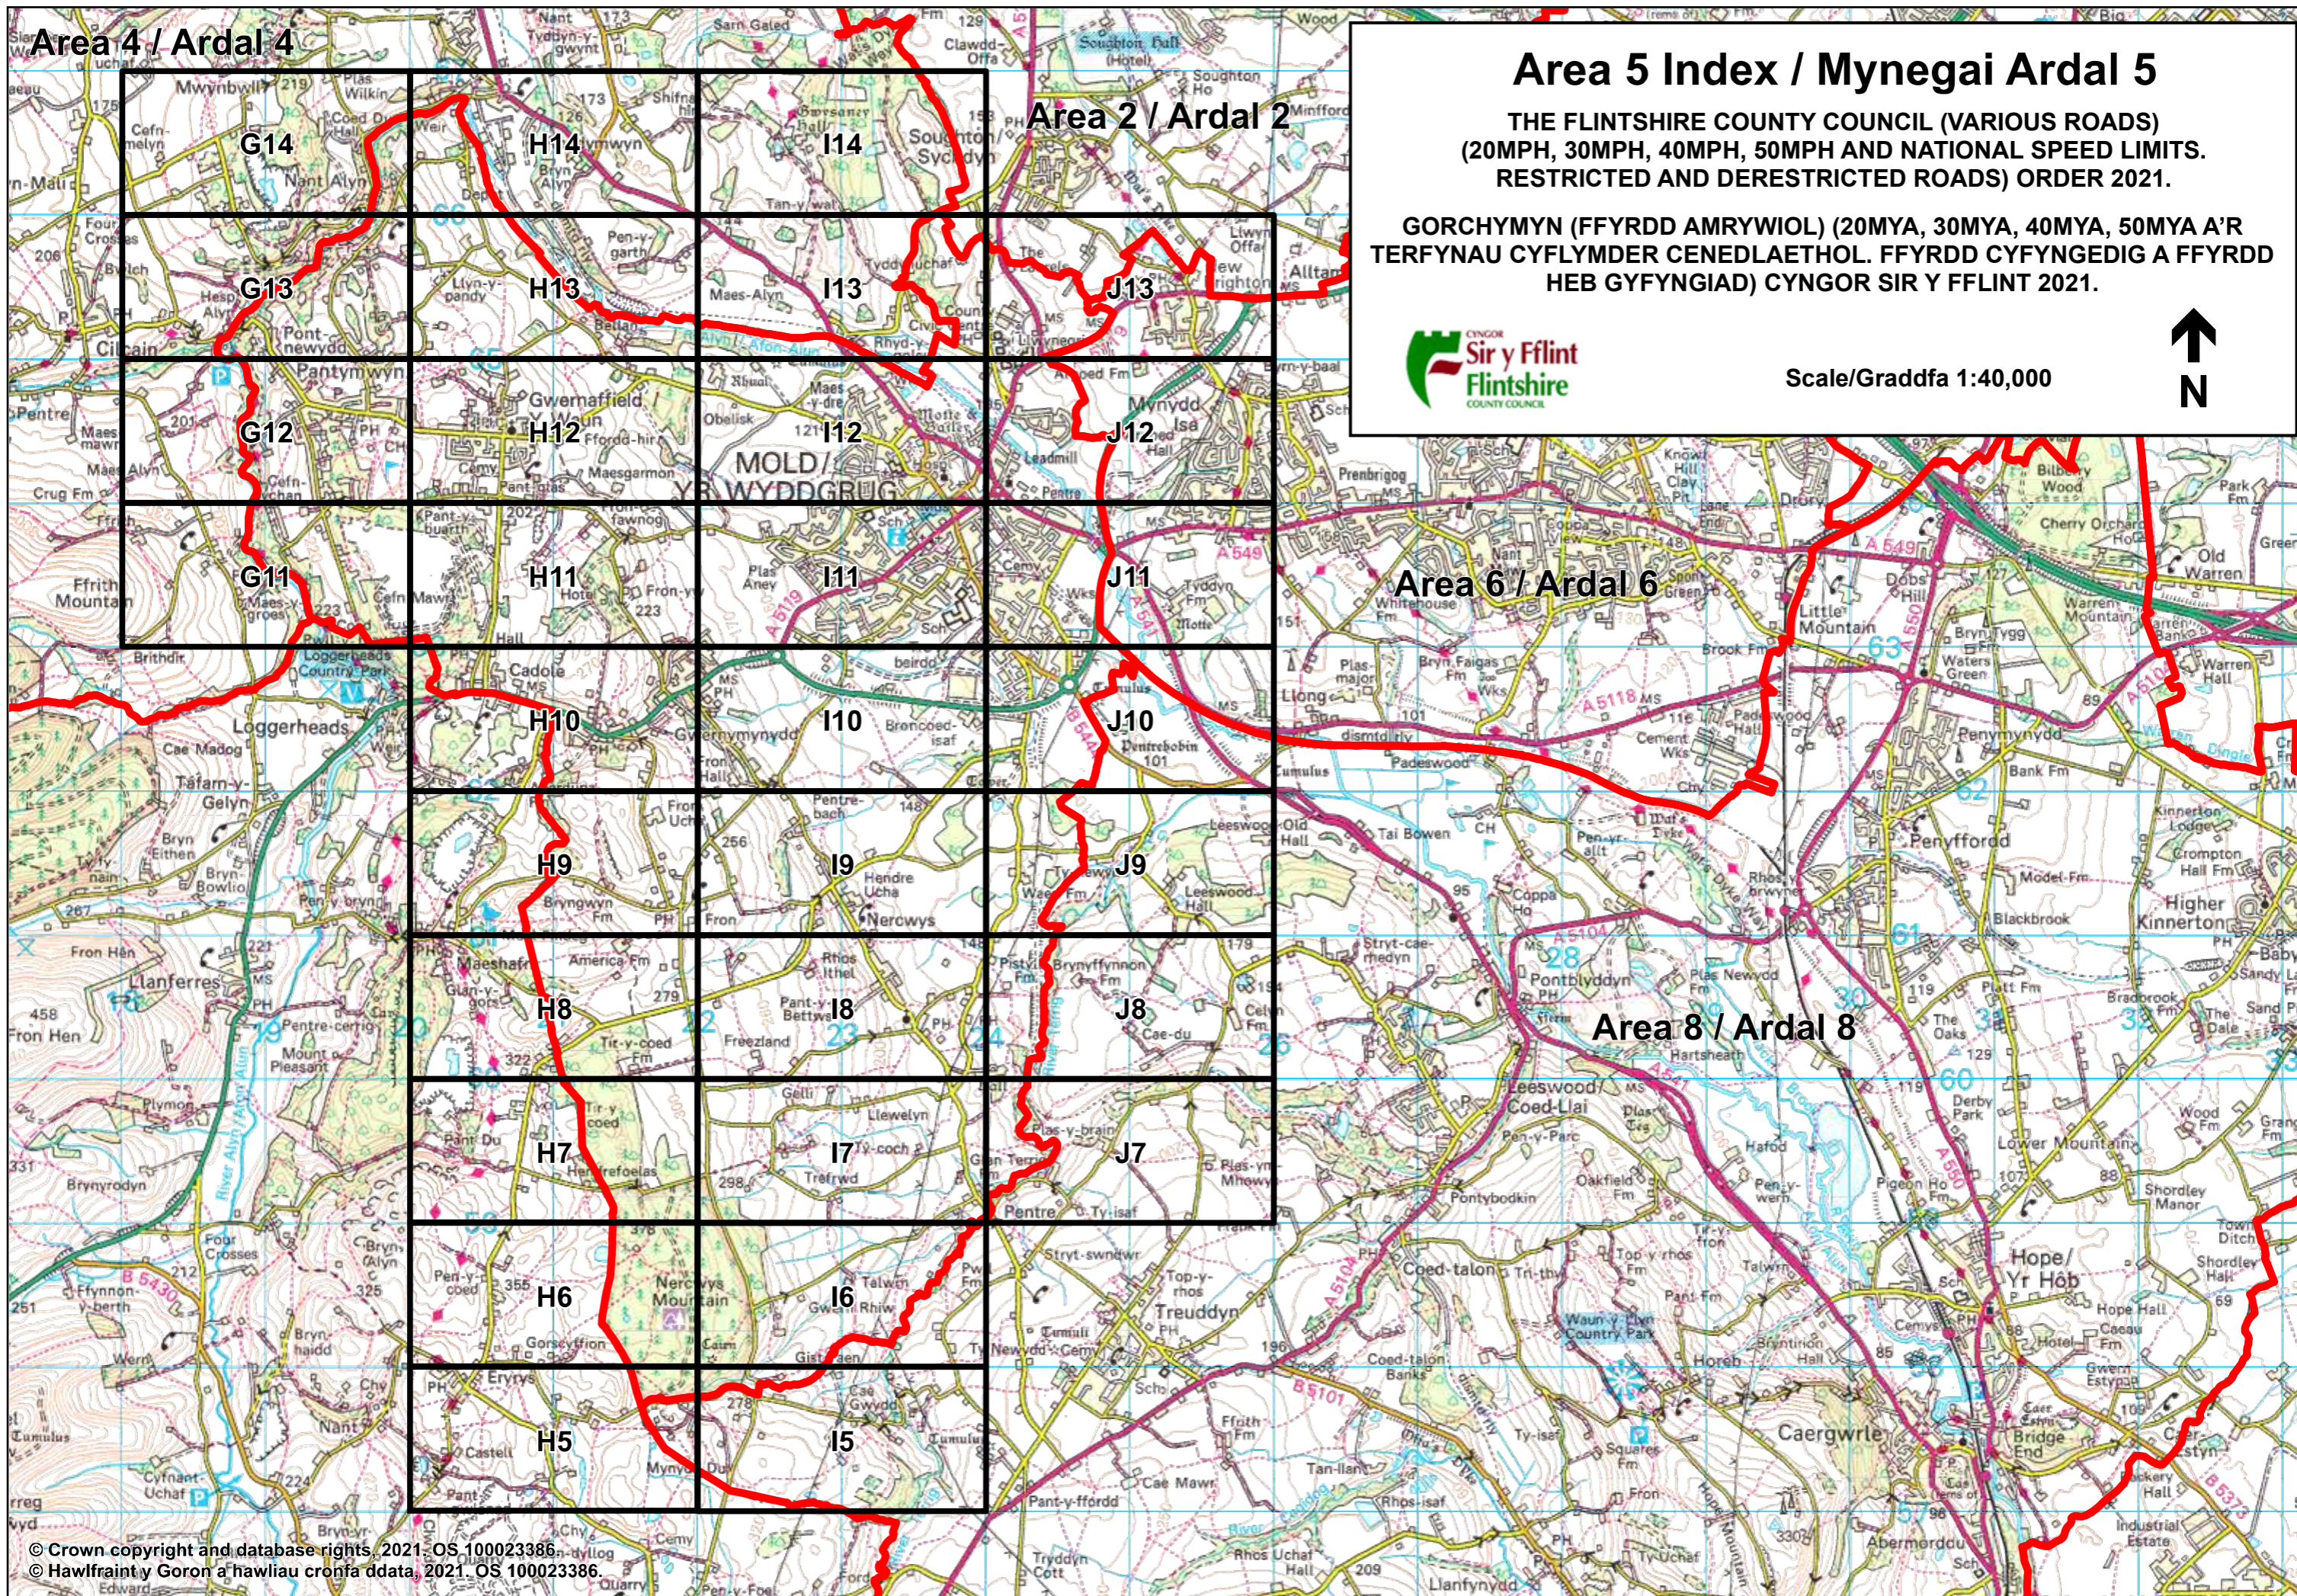

Area 4 / Ardal 4

Area 2 / Ardal 2

Area 5 Index / Mynegai Ardal 5

THE FLINTSHIRE COUNTY COUNCIL (VARIOUS ROADS)
(20MPH, 30MPH, 40MPH, 50MPH AND NATIONAL SPEED LIMITS.
RESTRICTED AND DERESTRICTED ROADS) ORDER 2021.

GORCHYMYN (FFYRDD AMRYWIOL) (20MYA, 30MYA, 40MYA, 50MYA A'R
TERFYNAU CYFLYMDER CENEDLAETHOL. FFYRDD CYFYNGEDIG A FFYRDD
HEB GYFYNGIAD) CYNGOR SIR Y FFLINT 2021.

Scale/Graddfa 1:40,000