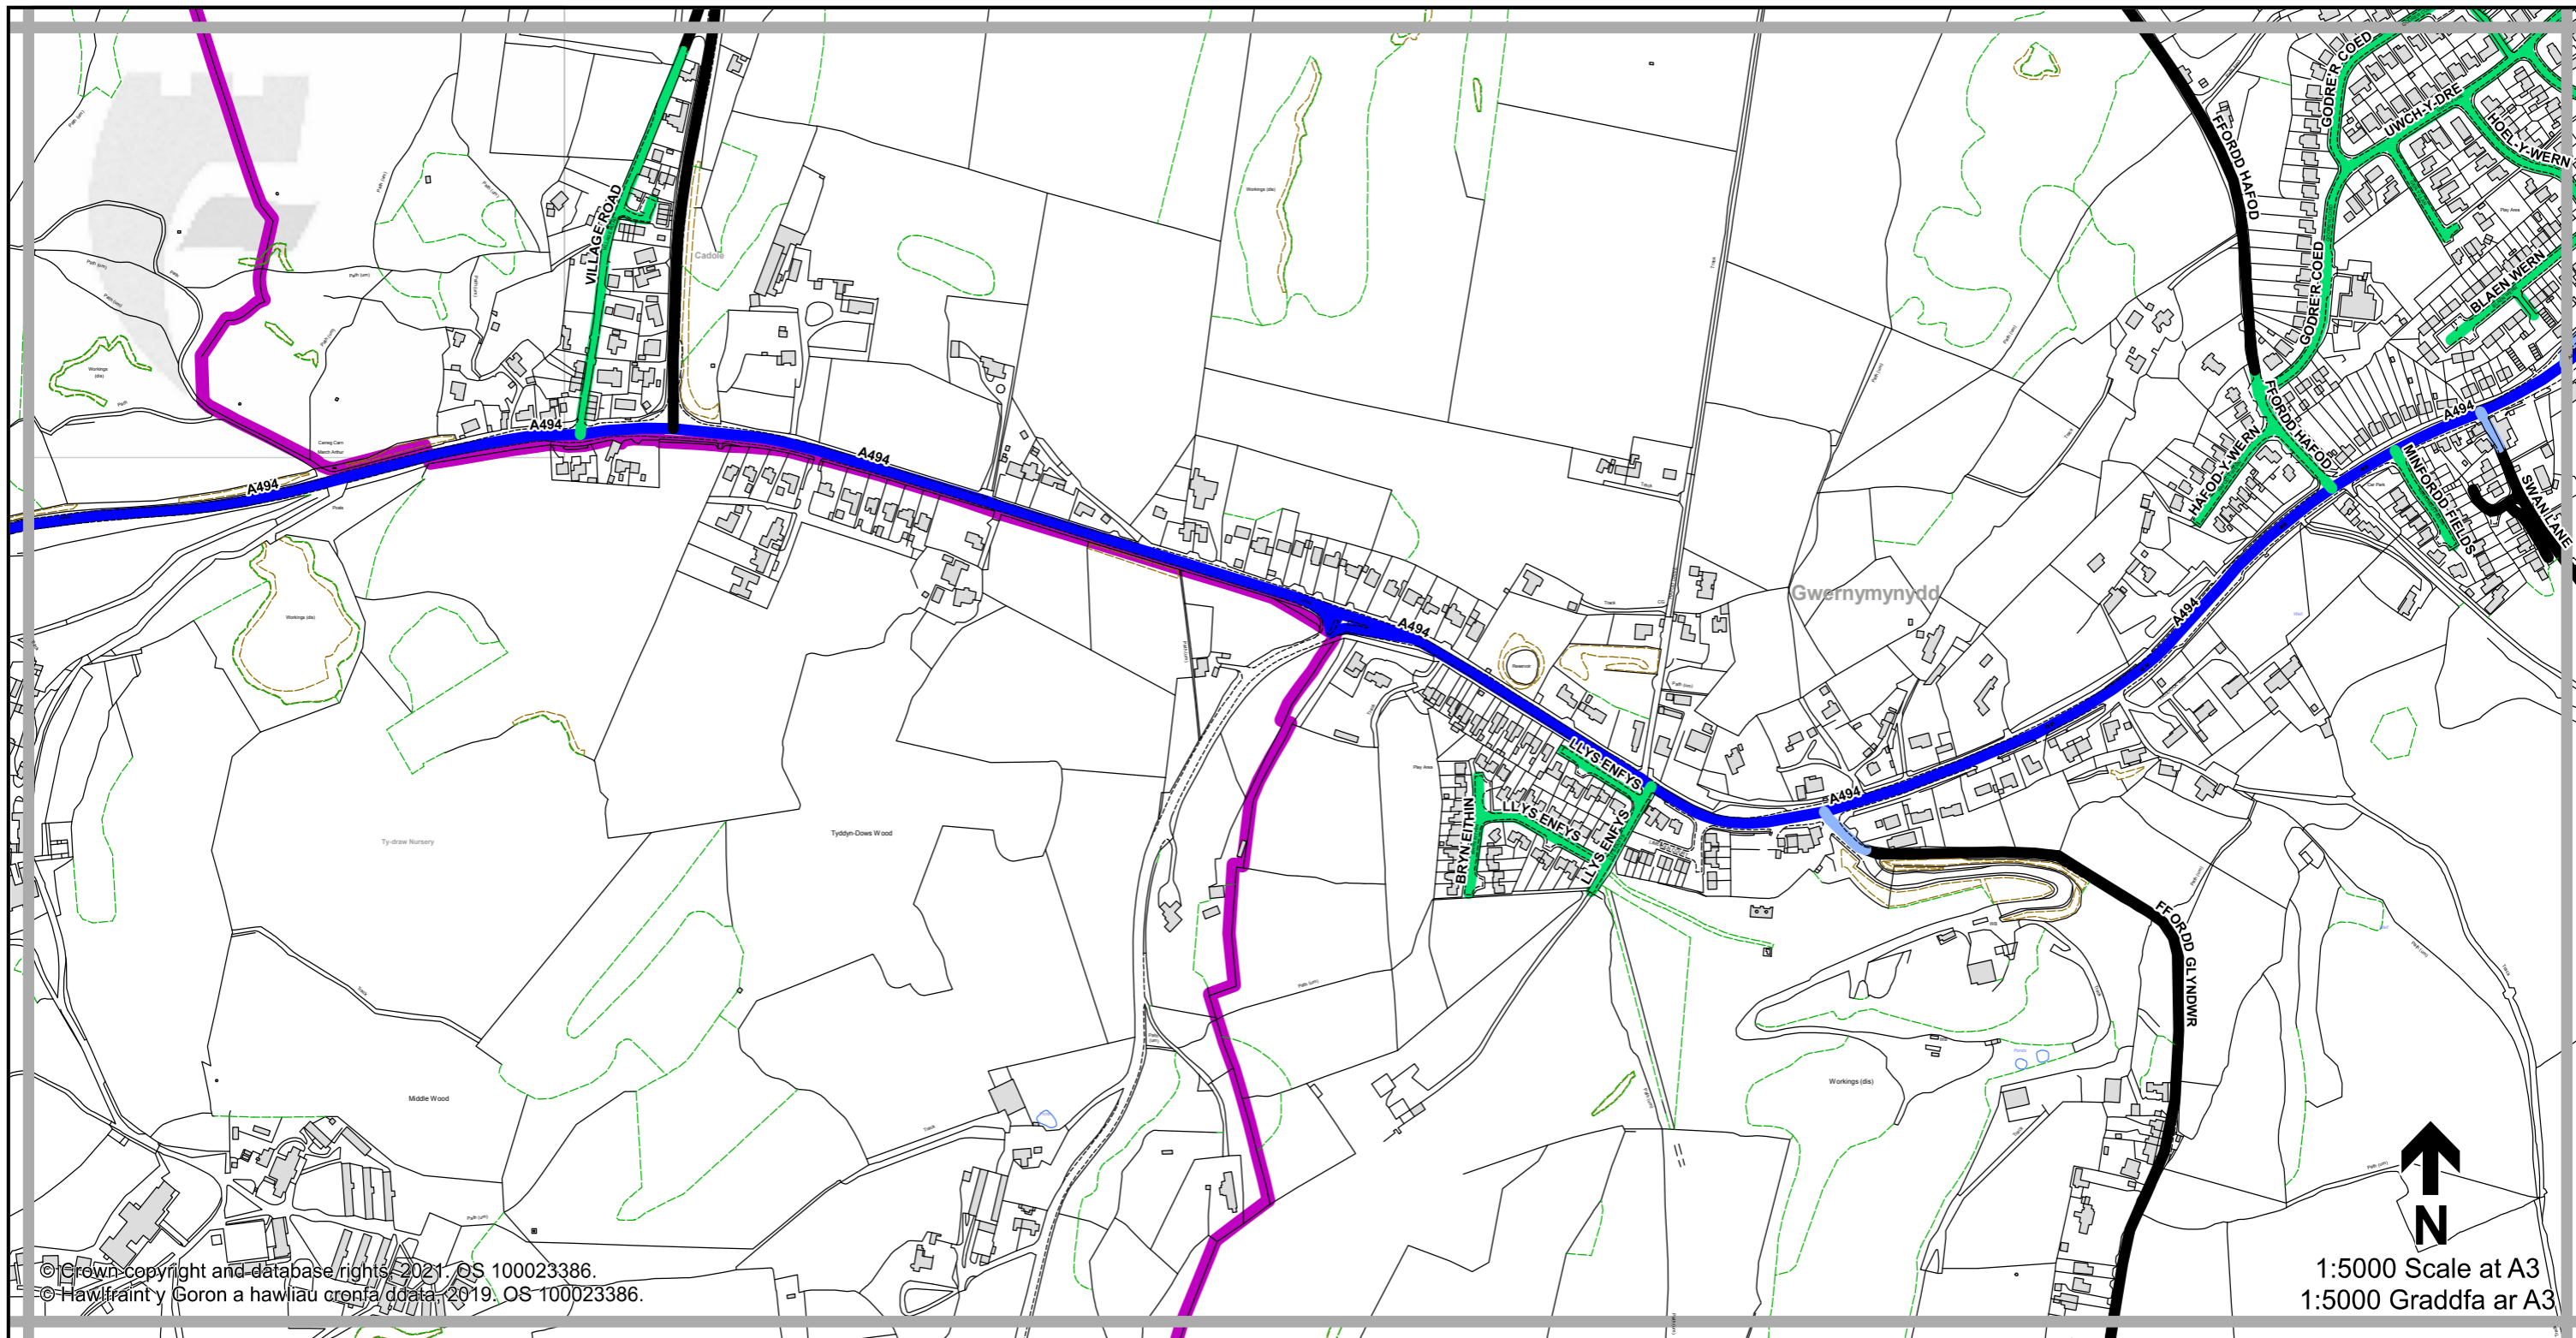

Legend / Eglurhad

- 20 mph / mya
- Restricted Road' (30mph)
  Ffordd Gyfyngedig (30mya)
- 30 mph by Order
  30 mya drwy Orchymyn
- 40 mph / mya
- 50 mph / mya
- National Speed Limit applies
  Terfyn Cyflymder Cenedlaethol yn berthnasol
- Derestricted by Order (National Speed Limit applies)
  Heb Gyfyngiad drwy Orchymyn (Terfyn Cyflymder Cenedlaethol yn berthnasol)
- Roads subject to separate Orders
  Ffyrdd sy'n destun Gorchmynion ar wahân
- County Boundary / Ffin y Sir

THE FLINTSHIRE COUNTY COUNCIL (VARIOUS ROADS) (20MPH, 30MPH, 40MPH, 50MPH AND NATIONAL SPEED LIMITS. RESTRICTED AND DERESTRICTED ROADS) ORDER 2021.

GORCHYMYN (FFYRDD AMRYWIOL) (20MYA, 30MYA, 40MYA, 50MYA A'R TERFYNAU CYFLYMDER CENEDLAETHOL. FFYRDD CYFYNGEDIG A FFYRDD HEB GYFYNGIAD) CYNGOR SIR Y FFLINT 2021.

**Sheet
H10
Dalen**

**Sheet Revision Number:
Rhif Adolgiad Y Ddalen: 1**

**Sheet Active from:
Dalen yn weithredol o: 03/09/2021**