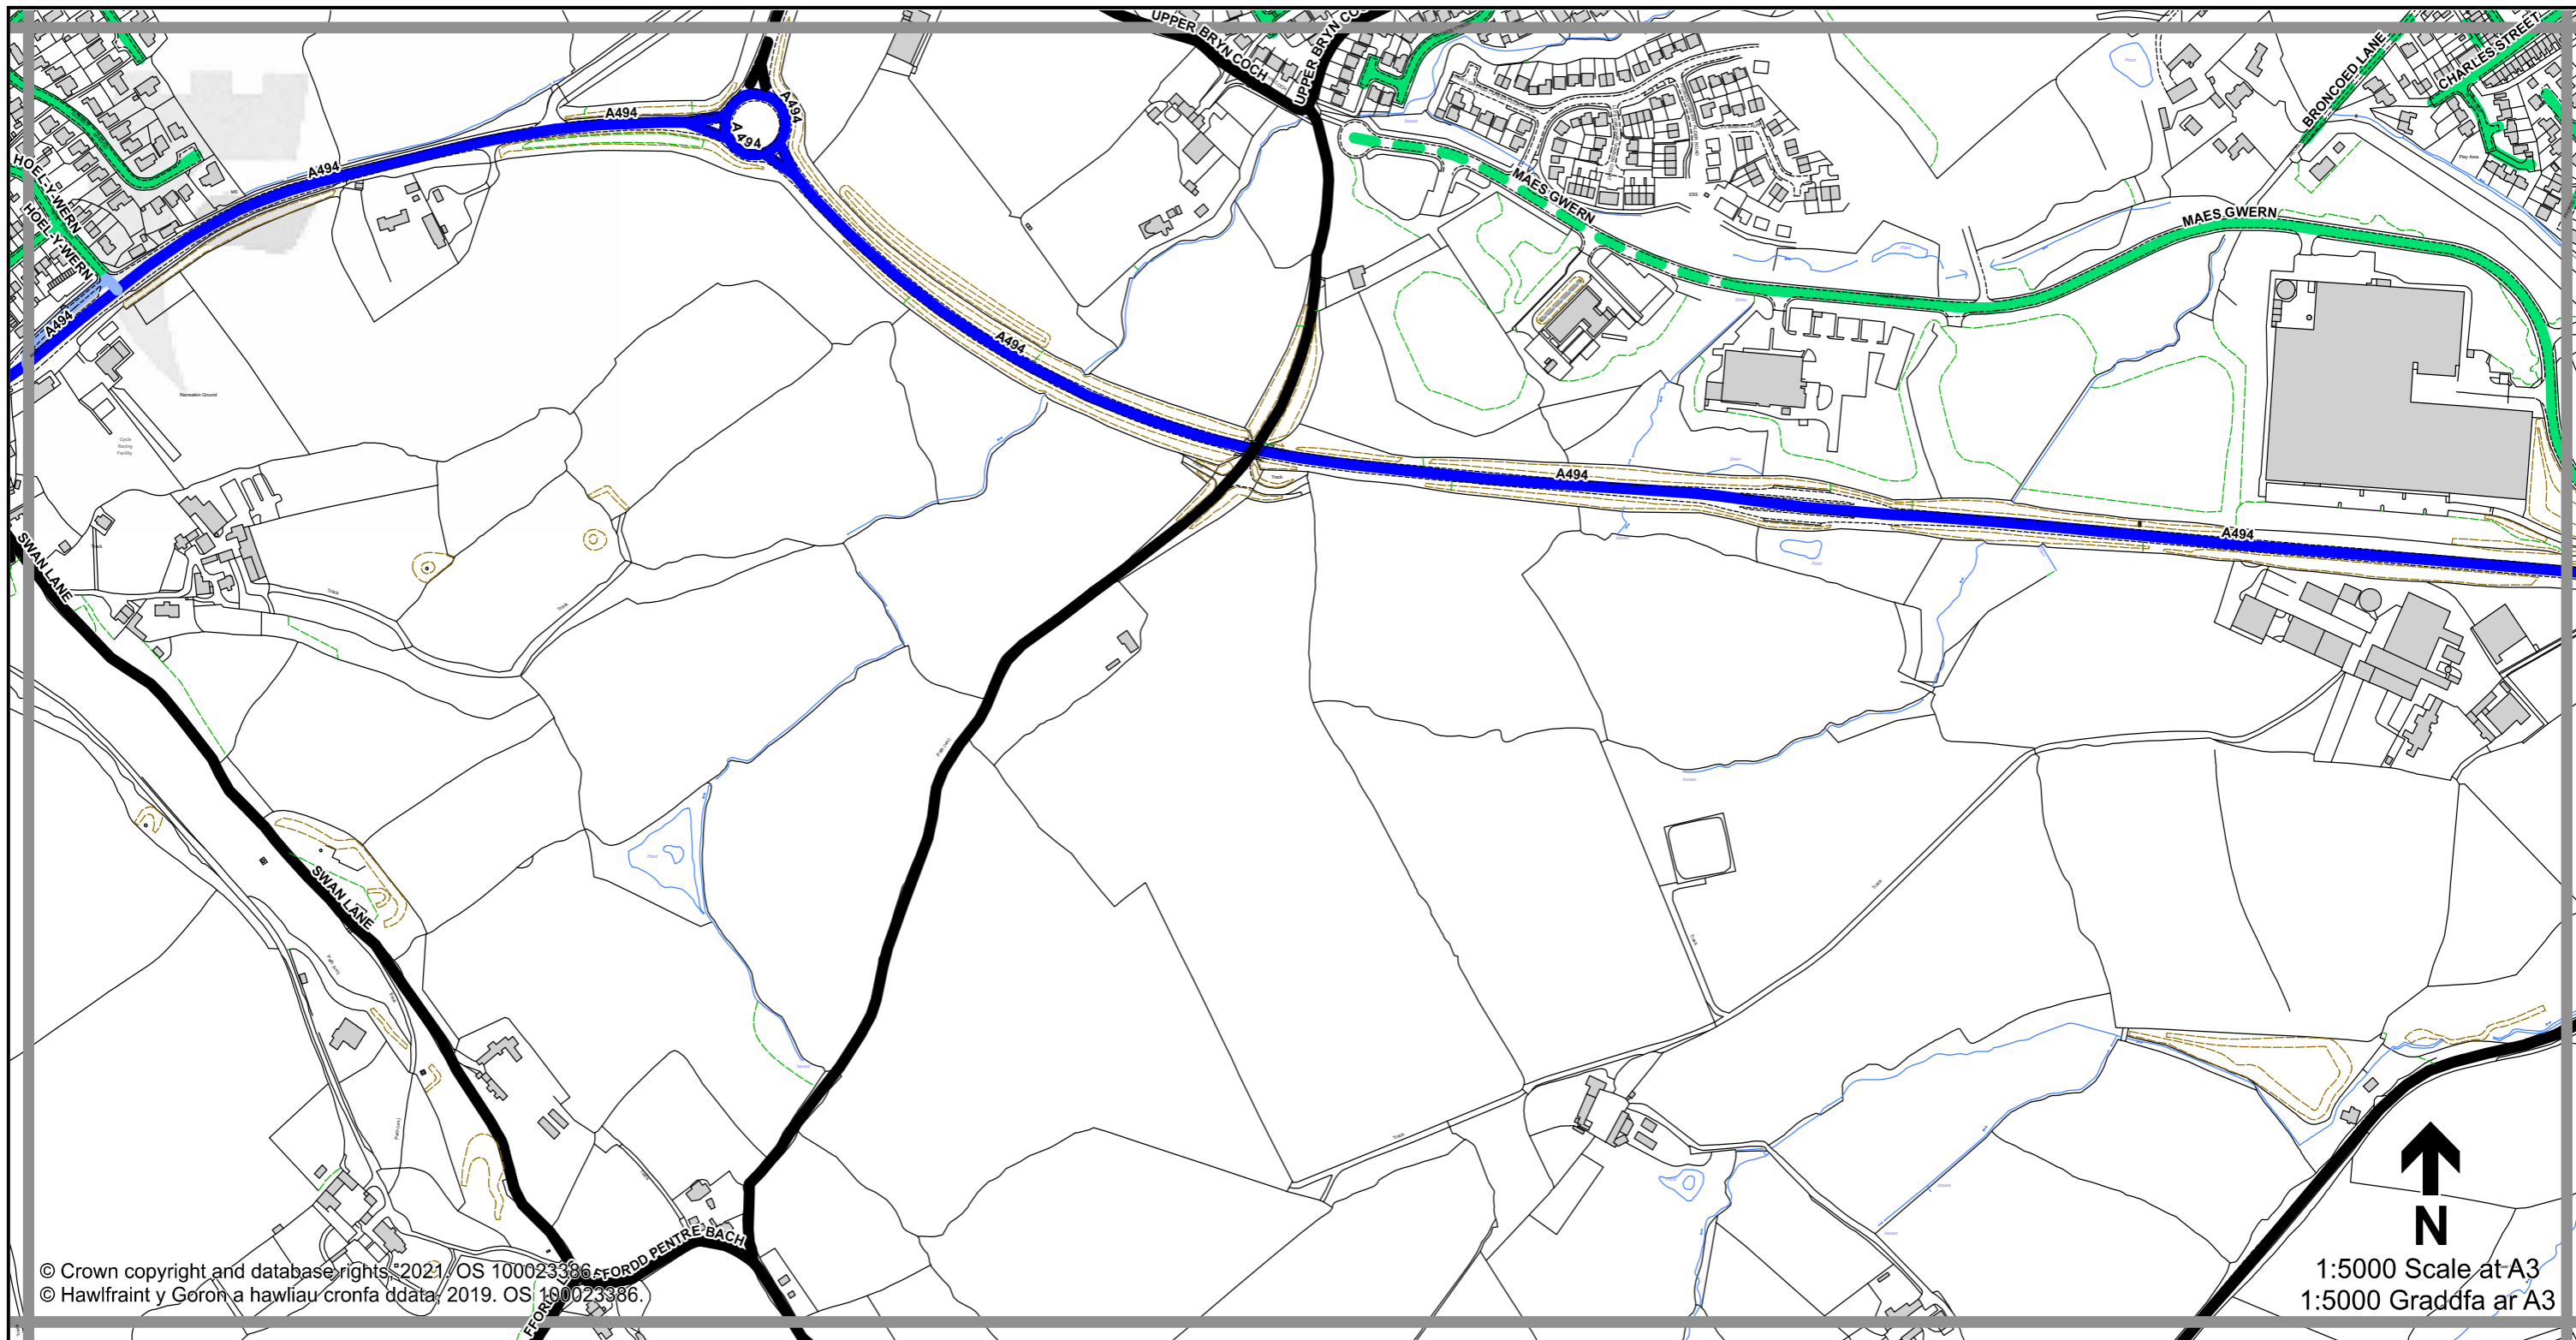

© Crown copyright and database rights 2021 / OS 100023386
© Hawlfraint y Goron a hawliau cronfa ddata: 2019. OS 100023386.

1:5000 Scale at A3
1:5000 Graddfa ar A3

Legend / Eglurhad

- 20 mph / mya
- Restricted Road (30mph)
  Ffordd Gyfyngedig (30mya)
- 30 mph by Order
  30 mya drwy Orchymyn
- 40 mph / mya
- 50 mph / mya
- National Speed Limit applies
  Terfyn Cyflymder Cenedlaethol yn berthnasol
- Derestricted by Order (National Speed Limit applies)
  Heb Gyfyngiad drwy Orchymyn (Terfyn Cyflymder Cenedlaethol yn berthnasol)
- Roads subject to separate Orders
  Ffyrdd sy n destun Gorchmynion ar wahân
- County Boundary / Ffin y Sir

THE FLINTSHIRE COUNTY COUNCIL (VARIOUS ROADS) (20MPH, 30MPH, 40MPH, 50MPH AND NATIONAL SPEED LIMITS. RESTRICTED AND DERESTRICTED ROADS) ORDER 2021.
GORCHYMYN (FFYRDD AMRYWIOL) (20MYA, 30MYA, 40MYA, 50MYA A R TERFYNAU CYFLYMDER CENEDLAETHOL. FFYRDD CYFYNGEDIG A FFYRDD HEB GYFYNGIAD) CYNGOR SIR Y FFLINT 2021.

Sheet
I10
Dalen

Sheet Revision Number:
Rhif Adolgiad Y Ddalen: **1**
Sheet Active from:
Dalen yn weithredol o: **03/09/2021**