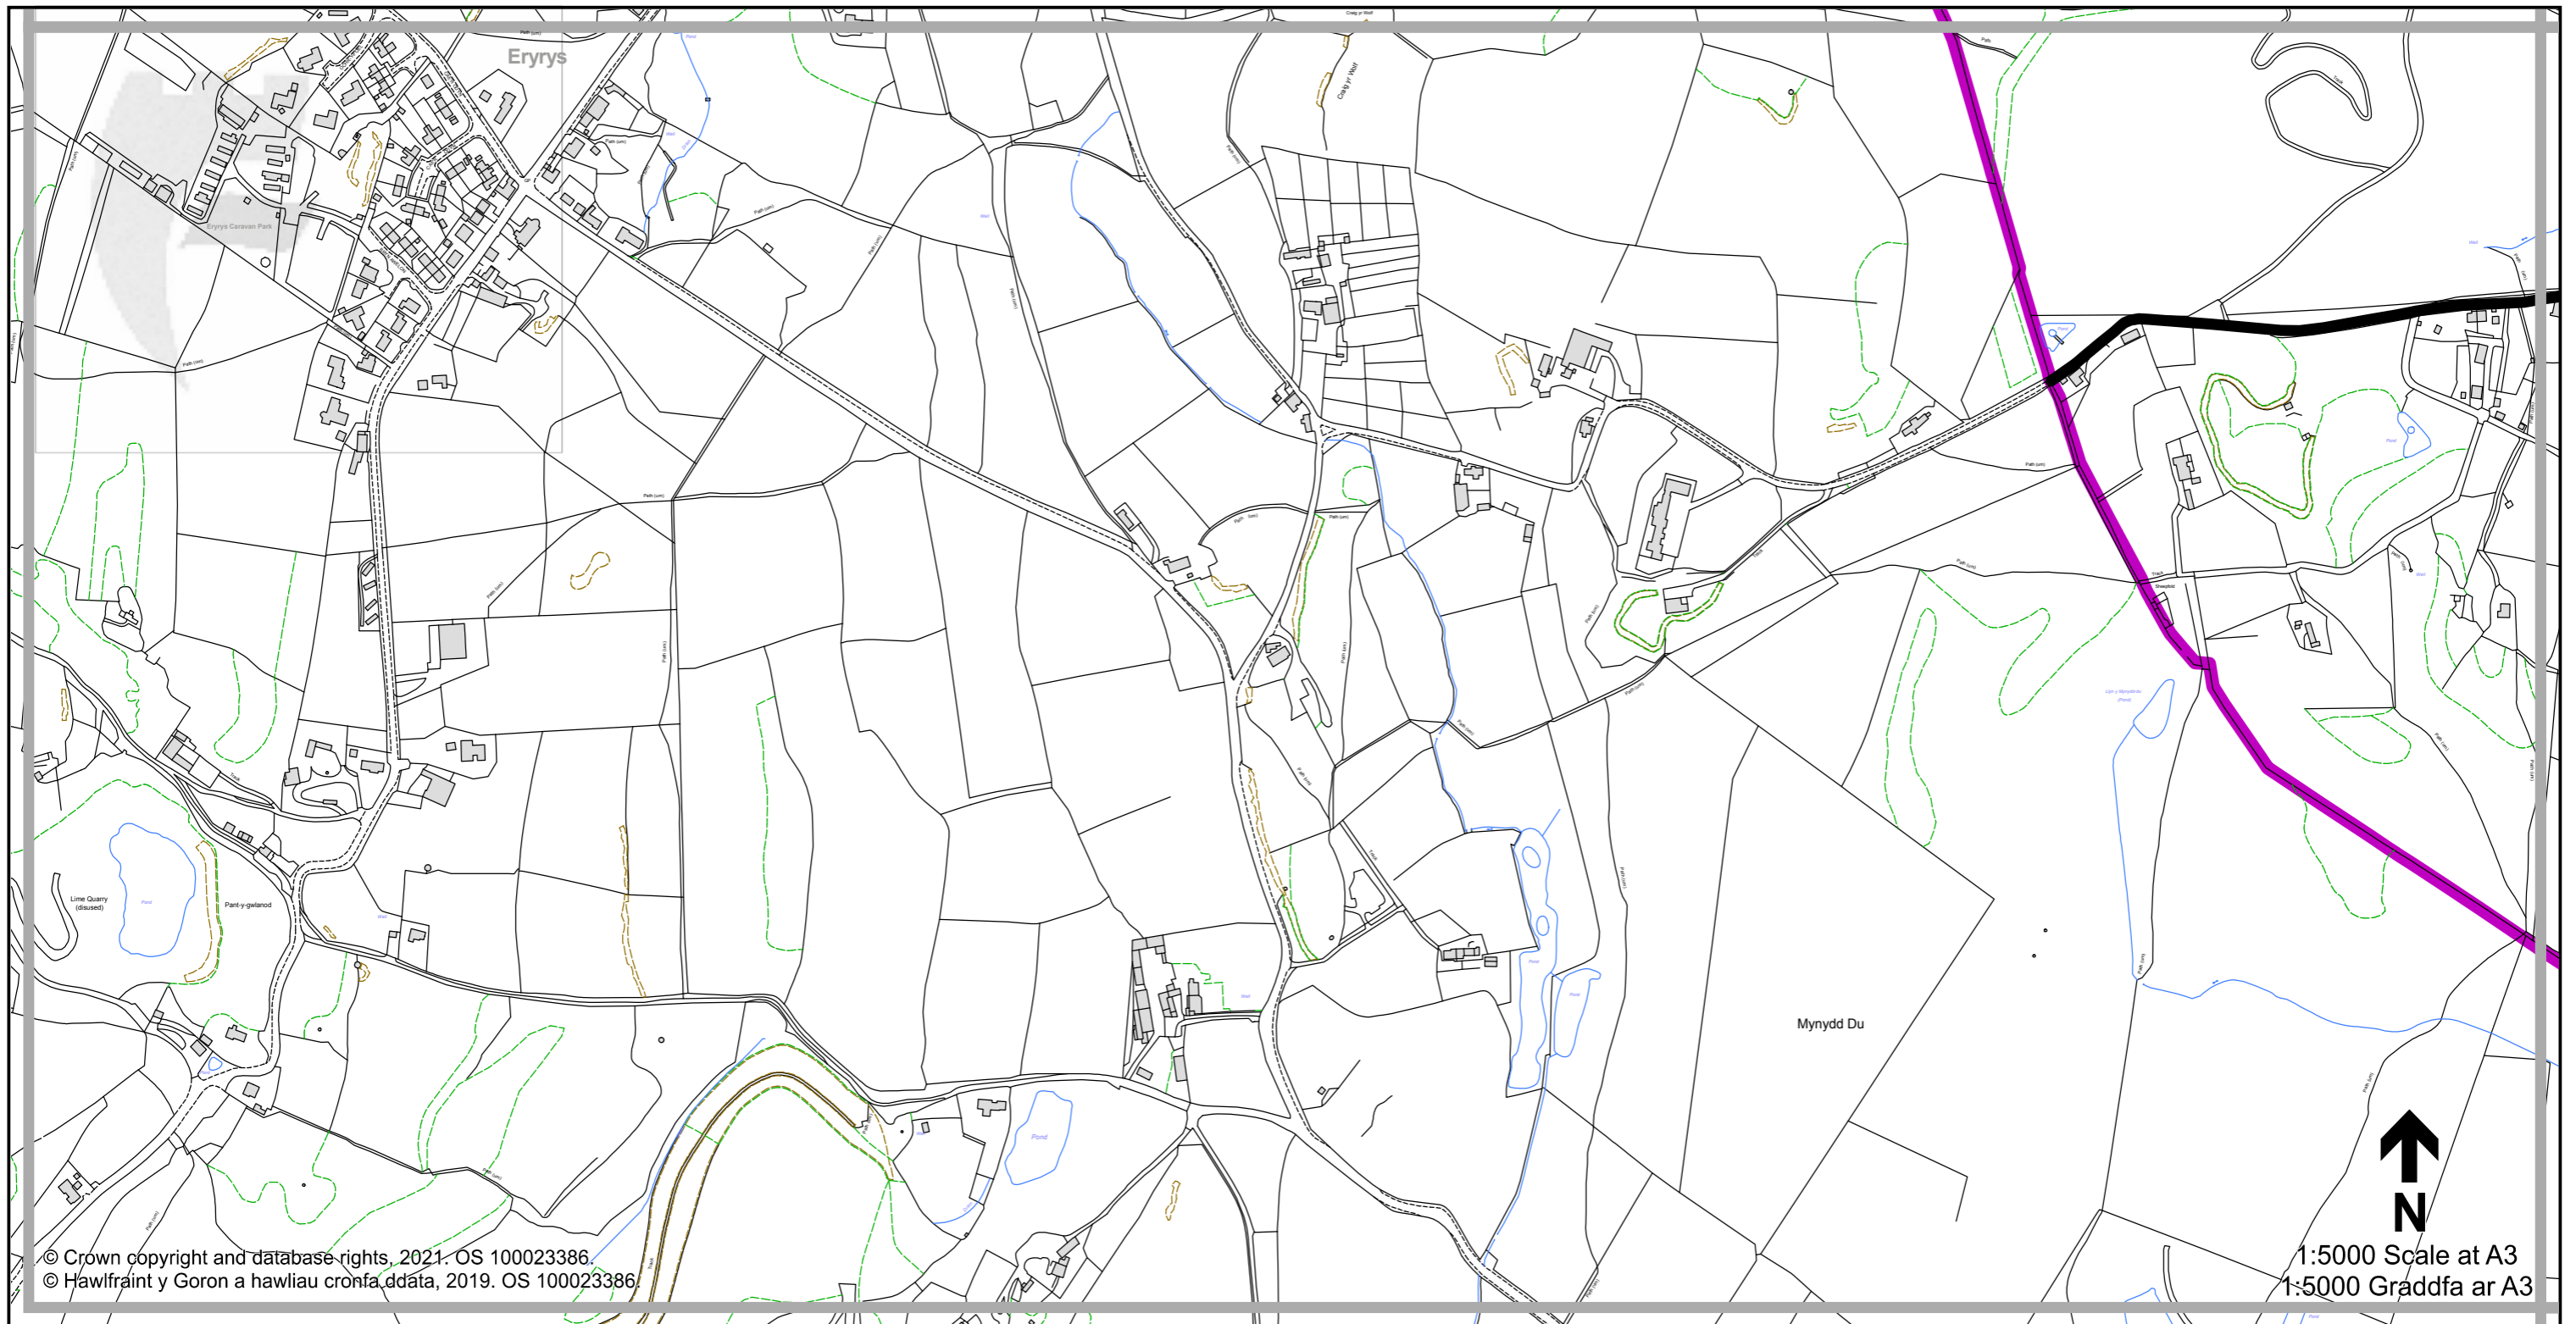

© Crown copyright and database rights, 2021. OS 100023386.
© Hawlfraint y Goron a hawliau cronfa ddata, 2019. OS 100023386.

1:5000 Scale at A3
1:5000 Graddfa ar A3

Legend / Eglurhad

- 20 mph / mya
- Restricted Road' (30mph)
  Ffordd Gyfyngedig (30mya)
- 30 mph by Order
  30 mya drwy Orchymyn
- 40 mph / mya
- 50 mph / mya
- National Speed Limit applies
  Terfyn Cyflymder Cenedlaethol yn berthnasol
- Derestricted by Order (National Speed Limit applies)
  Heb Gyfyngiad drwy Orchymyn (Terfyn Cyflymder Cenedlaethol yn berthnasol)
- Roads subject to separate Orders
  Ffyrdd sy'n destun Gorchmynion ar wahân
- County Boundary / Ffin y Sir

**THE FLINTSHIRE COUNTY COUNCIL (VARIOUS ROADS)
(20MPH, 30MPH, 40MPH, 50MPH AND NATIONAL SPEED LIMITS.
RESTRICTED AND DERESTRICTED ROADS) ORDER 2021.**

**GORCHYMYN (FFYRDD AMRYWIOL) (20MYA, 30MYA, 40MYA,
50MYA A'R TERFYNAU CYFLYMDER CENEDLAETHOL.
FFYRDD CYFYNGEDIG A FFYRDD HEB GYFYNGIAD)
CYNGOR SIR Y FFLINT 2021.**

**Sheet
H5
Dalen**

**Sheet Revision Number:
Rhif Adolgiad Y Ddalen: 1**
**Sheet Active from:
Dalen yn weithredol o: 03/09/2021**