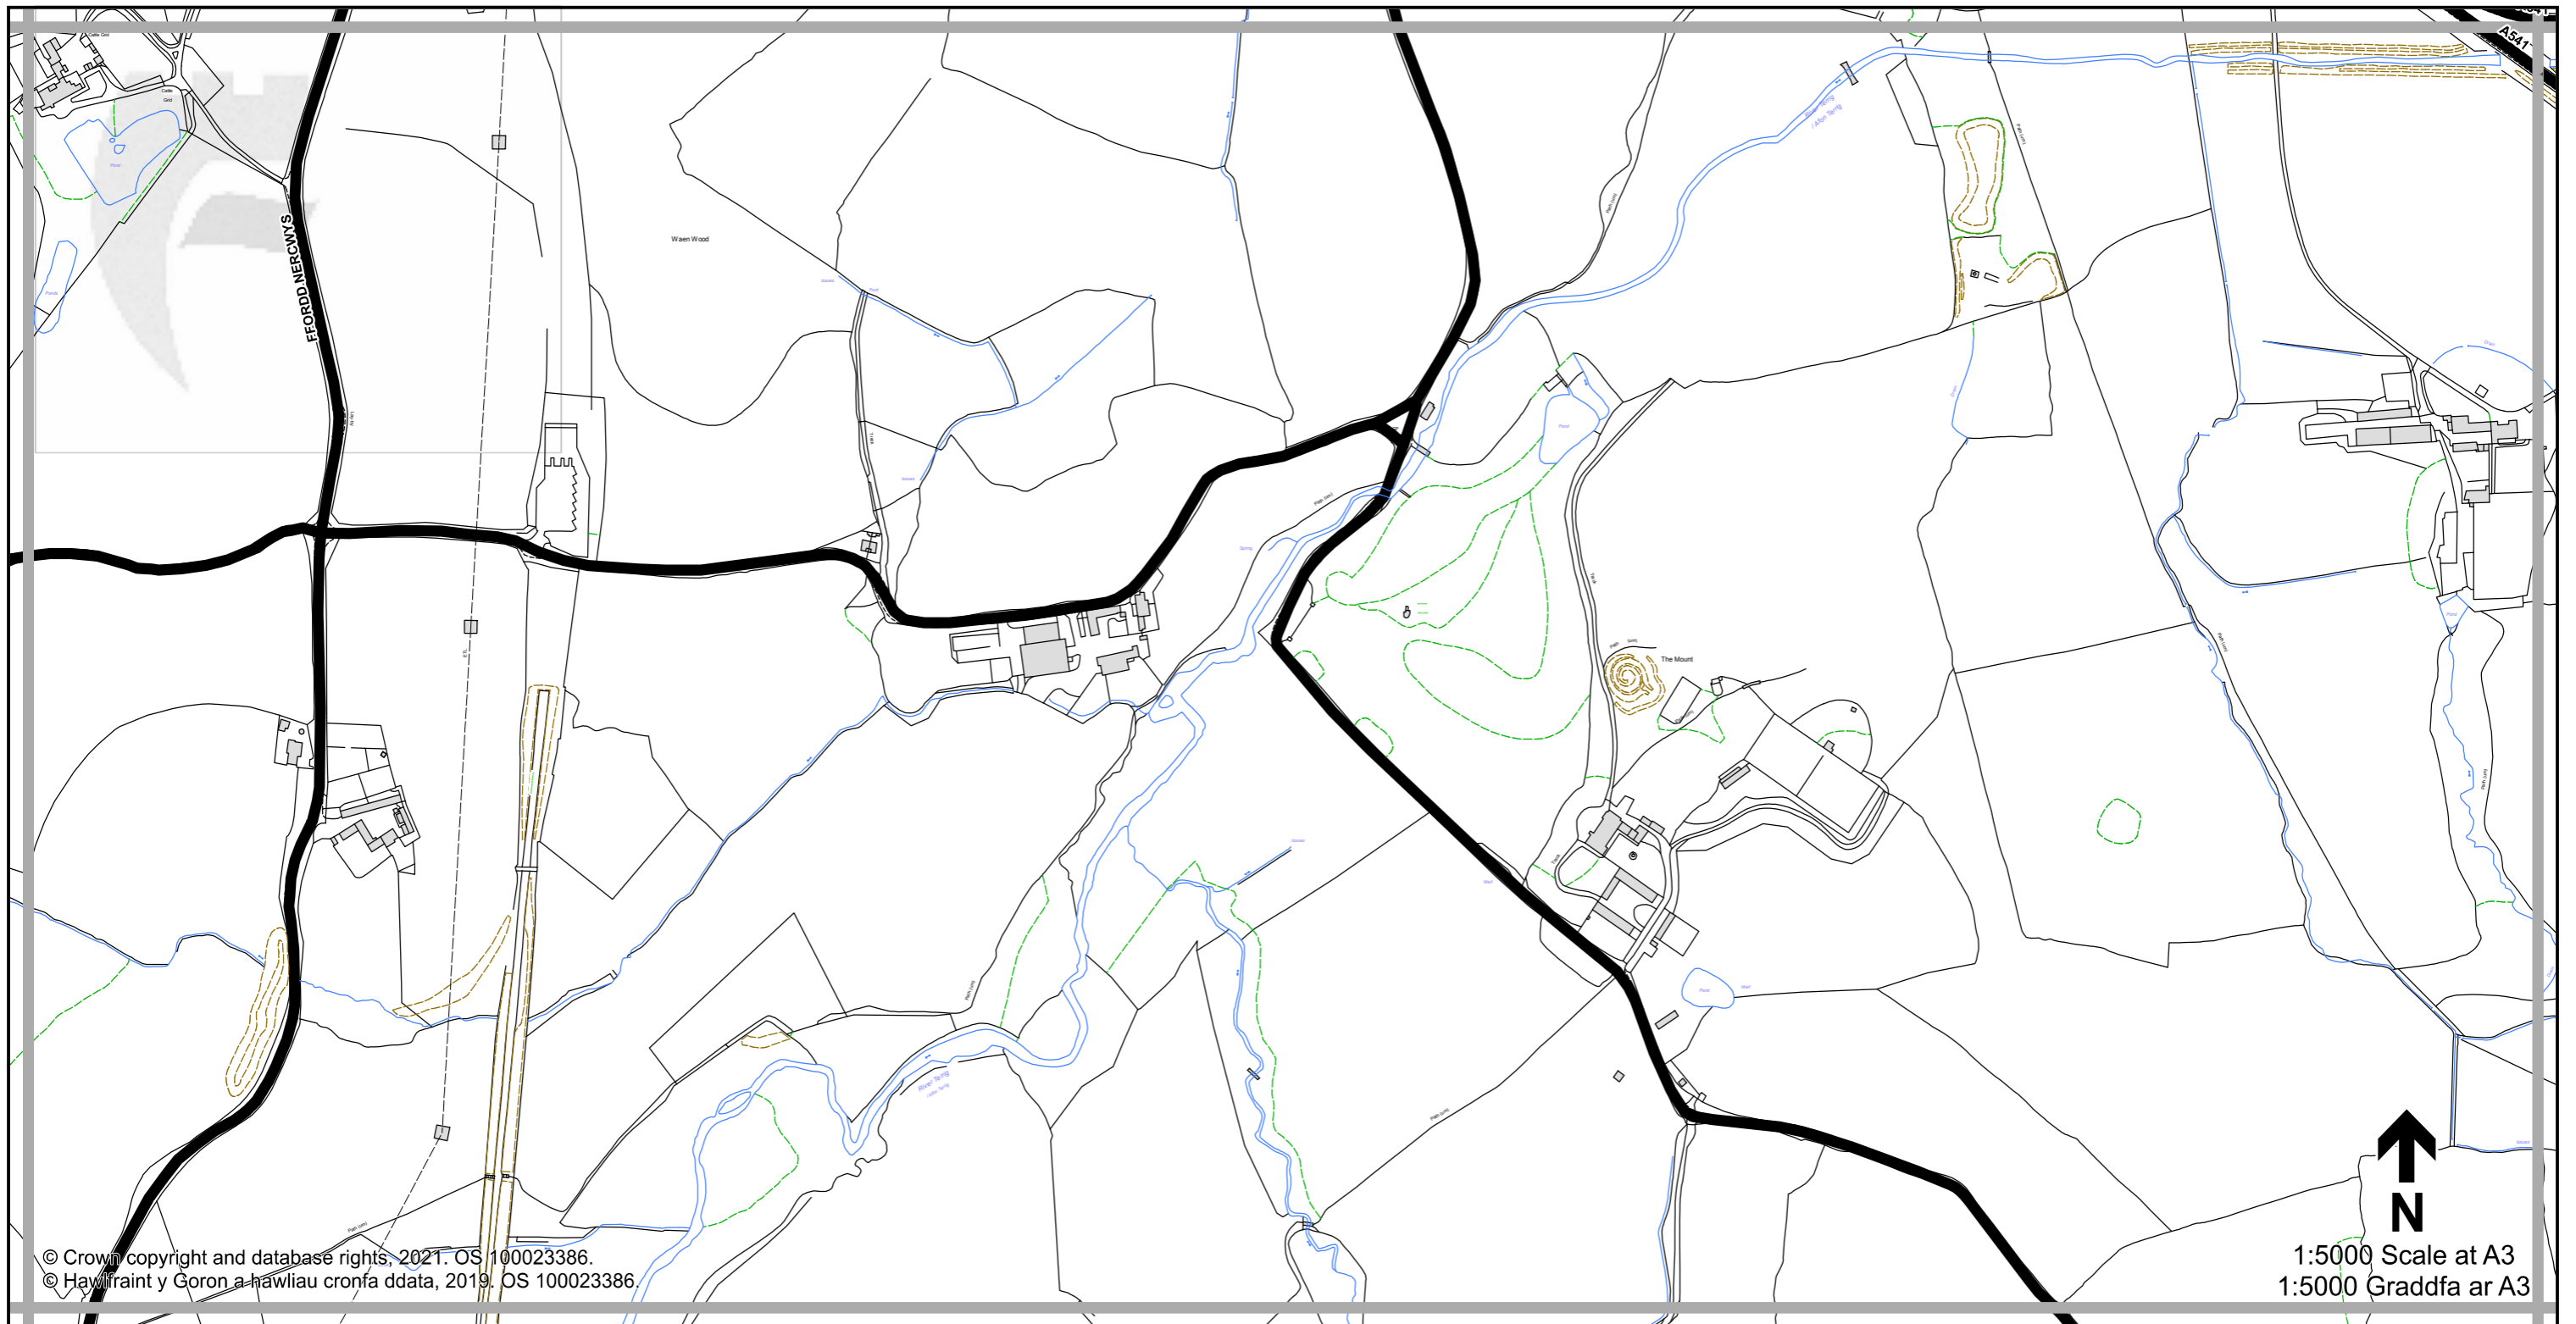

© Crown copyright and database rights, 2021. OS 100023386.
© Hawlfraint y Goron a hawliau cronfa ddata, 2019. OS 100023386.

1:5000 Scale at A3
1:5000 Graddfa ar A3

Legend / Eglurhad

- 20 mph / mya
- Restricted Road' (30mph)
  Ffordd Gyfyngedig (30mya)
- 30 mph by Order
  30 mya drwy Orchymyn
- 40 mph / mya
- 50 mph / mya
- National Speed Limit applies
  Terfyn Cyflymder Cenedlaethol yn berthnasol
- Derestricted by Order (National Speed Limit applies)
  Heb Gyfyngiad drwy Orchymyn (Terfyn Cyflymder Cenedlaethol yn berthnasol)
- Roads subject to separate Orders
  Ffyrdd sy'n destun Gorchmynion ar wahân
- County Boundary / Ffin y Sir

**THE FLINTSHIRE COUNTY COUNCIL (VARIOUS ROADS)
(20MPH, 30MPH, 40MPH, 50MPH AND NATIONAL SPEED LIMITS.
RESTRICTED AND DERESTRICTED ROADS) ORDER 2021.**

**GORCHYMYN (FFYRDD AMRYWIOL) (20MYA, 30MYA, 40MYA,
50MYA A'R TERFYNAU CYFLYMDER CENEDLAETHOL.
FFYRDD CYFYNGEDIG A FFYRDD HEB GYFYNGIAD)
CYNGOR SIR Y FFLINT 2021.**

**Sheet
J9
Dalen**

**Sheet Revision Number:
Rhif Adolgiad Y Ddalen: 1**
**Sheet Active from:
Dalen yn weithredol o: 03/09/2021**