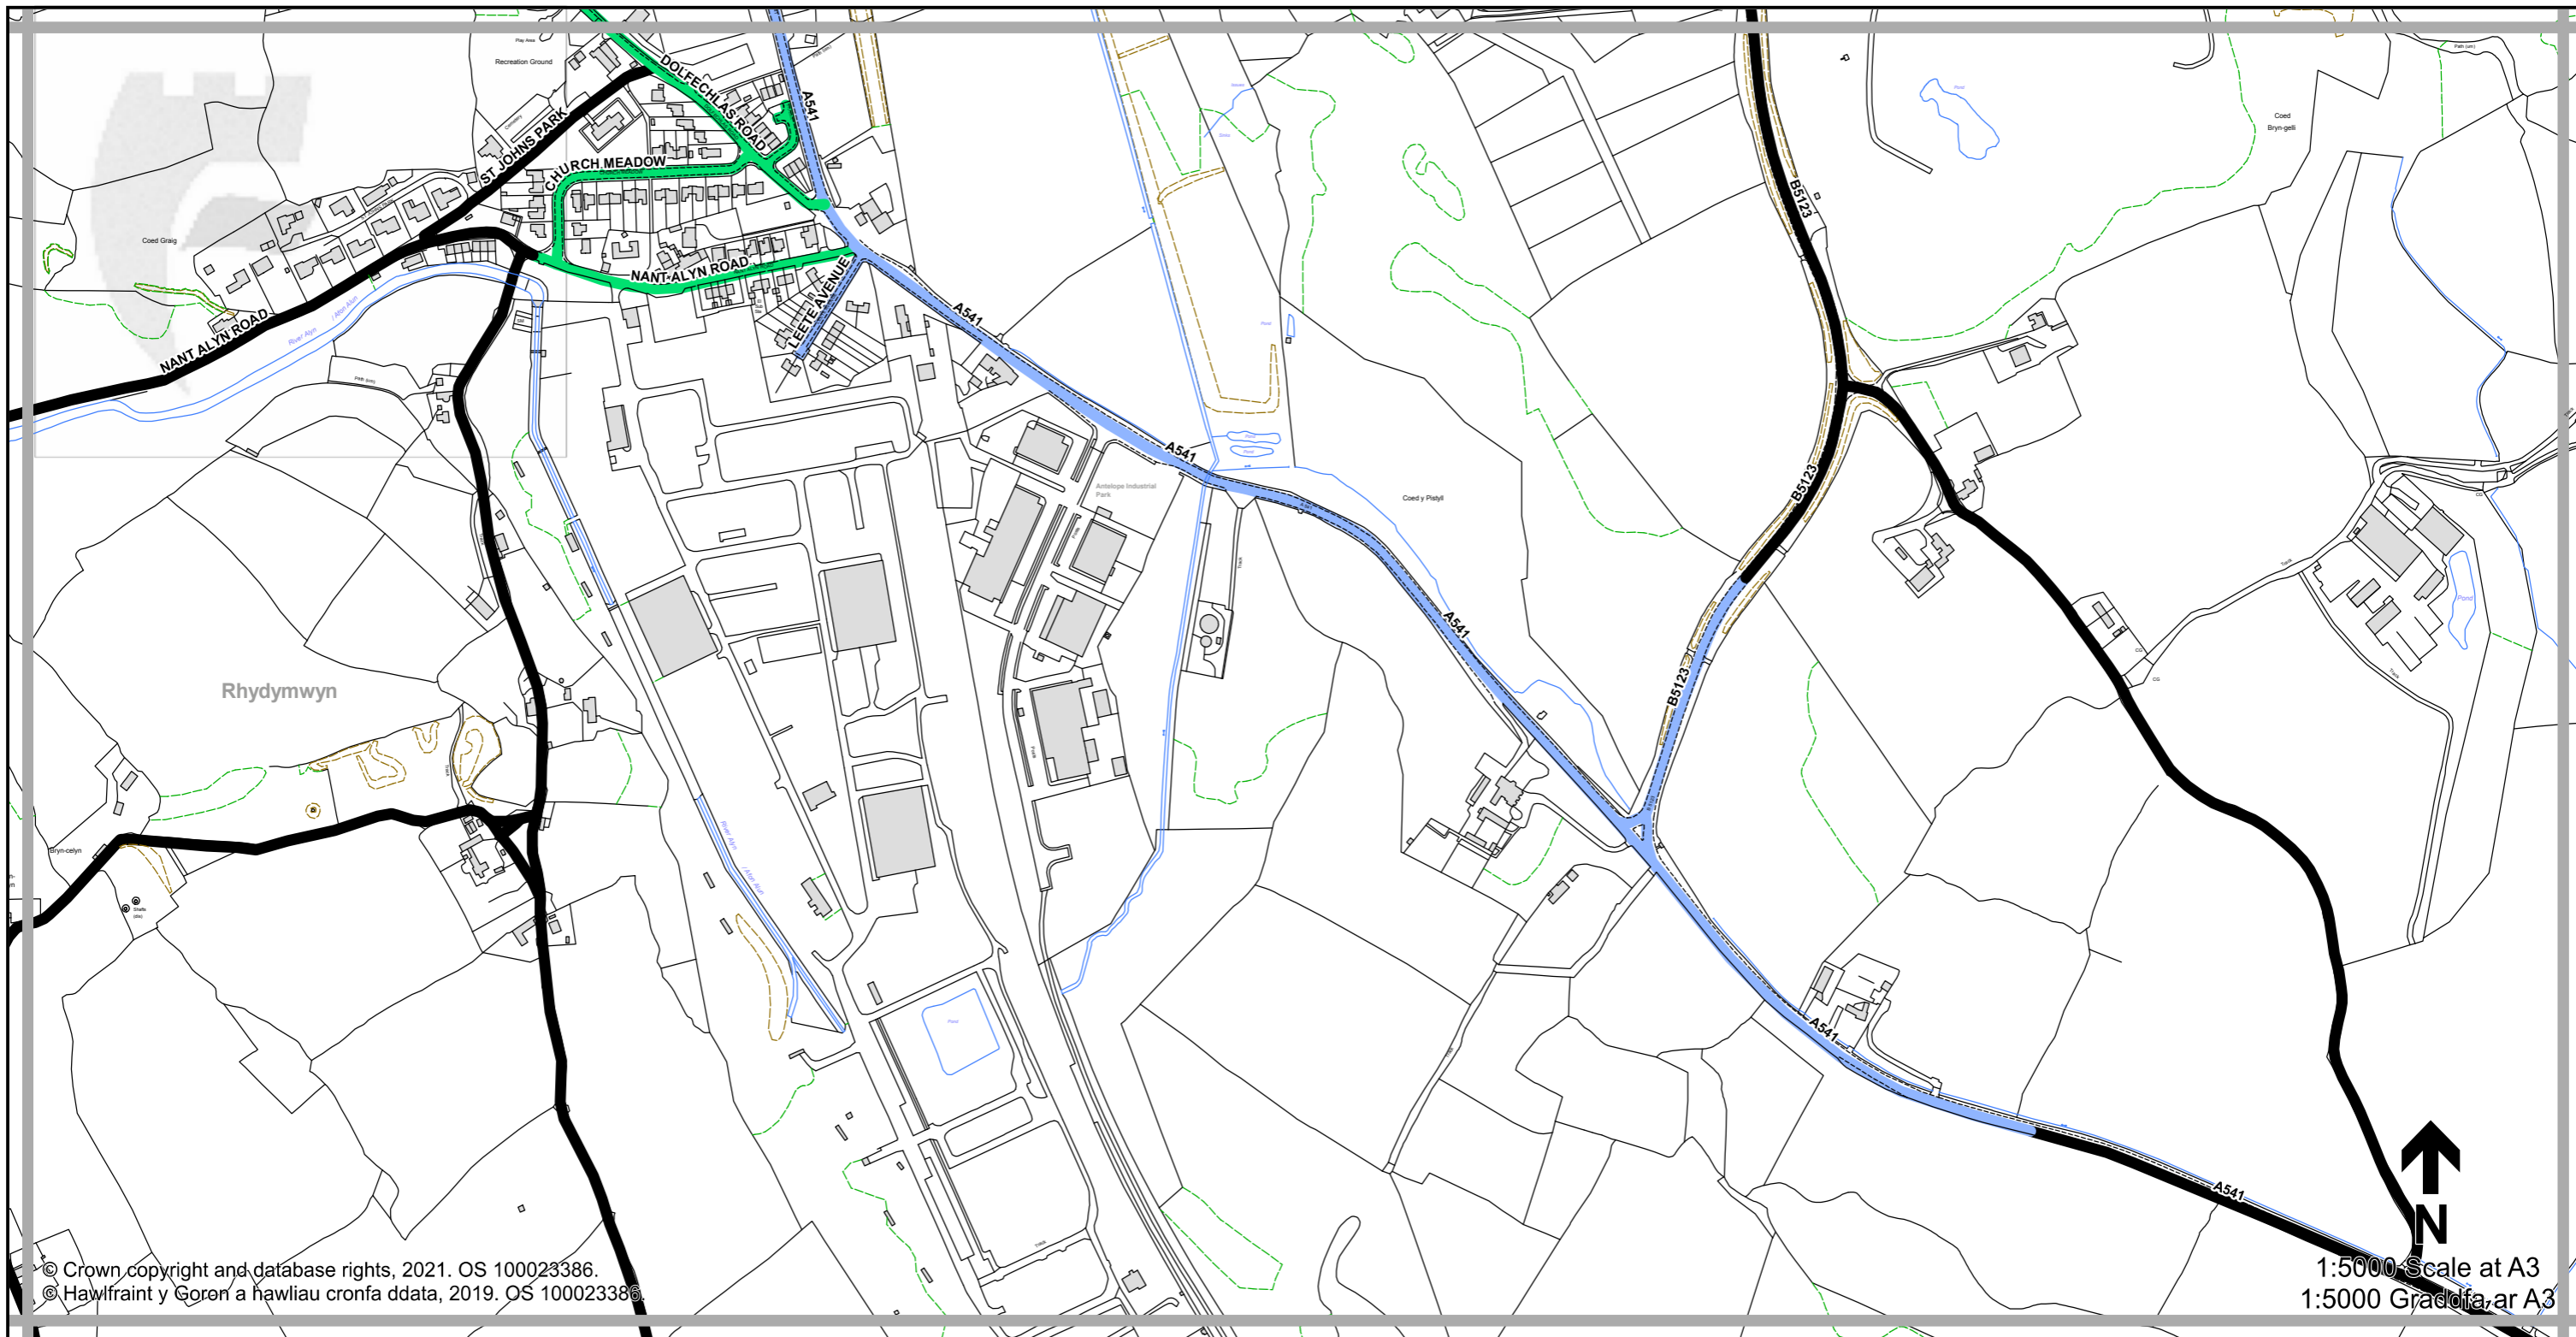

Legend / Eglurhad

- 20 mph / mya
- Restricted Road' (30mph)
  Ffordd Gyfyngedig (30mya)
- 30 mph by Order
  30 mya drwy Orchymyn
- 40 mph / mya
- 50 mph / mya
- National Speed Limit applies
  Terfyn Cyflymder Cenedlaethol yn berthnasol
- Derestricted by Order (National Speed Limit applies)
  Heb Gyfyngiad drwy Orchymyn (Terfyn Cyflymder Cenedlaethol yn berthnasol)
- Roads subject to separate Orders
  Ffyrdd sy'n destun Gorchmynion ar wahân
- County Boundary / Ffin y Sir

THE FLINTSHIRE COUNTY COUNCIL (VARIOUS ROADS) (20MPH, 30MPH, 40MPH, 50MPH AND NATIONAL SPEED LIMITS. RESTRICTED AND DERESTRICTED ROADS) ORDER 2021.

GORCHYMYN (FFYRDD AMRYWIOL) (20MYA, 30MYA, 40MYA, 50MYA A'R TERFYNAU CYFLYMDER CENEDLAETHOL. FFYRDD CYFYNGEDIG A FFYRDD HEB GYFYNGIAD) CYNGOR SIR Y FFLINT 2021.

**Sheet
H14
Dalen**

**Sheet Revision Number:
Rhif Adolgiad Y Ddalen: 1**

**Sheet Active from:
Dalen yn weithredol o: 03/09/2021**