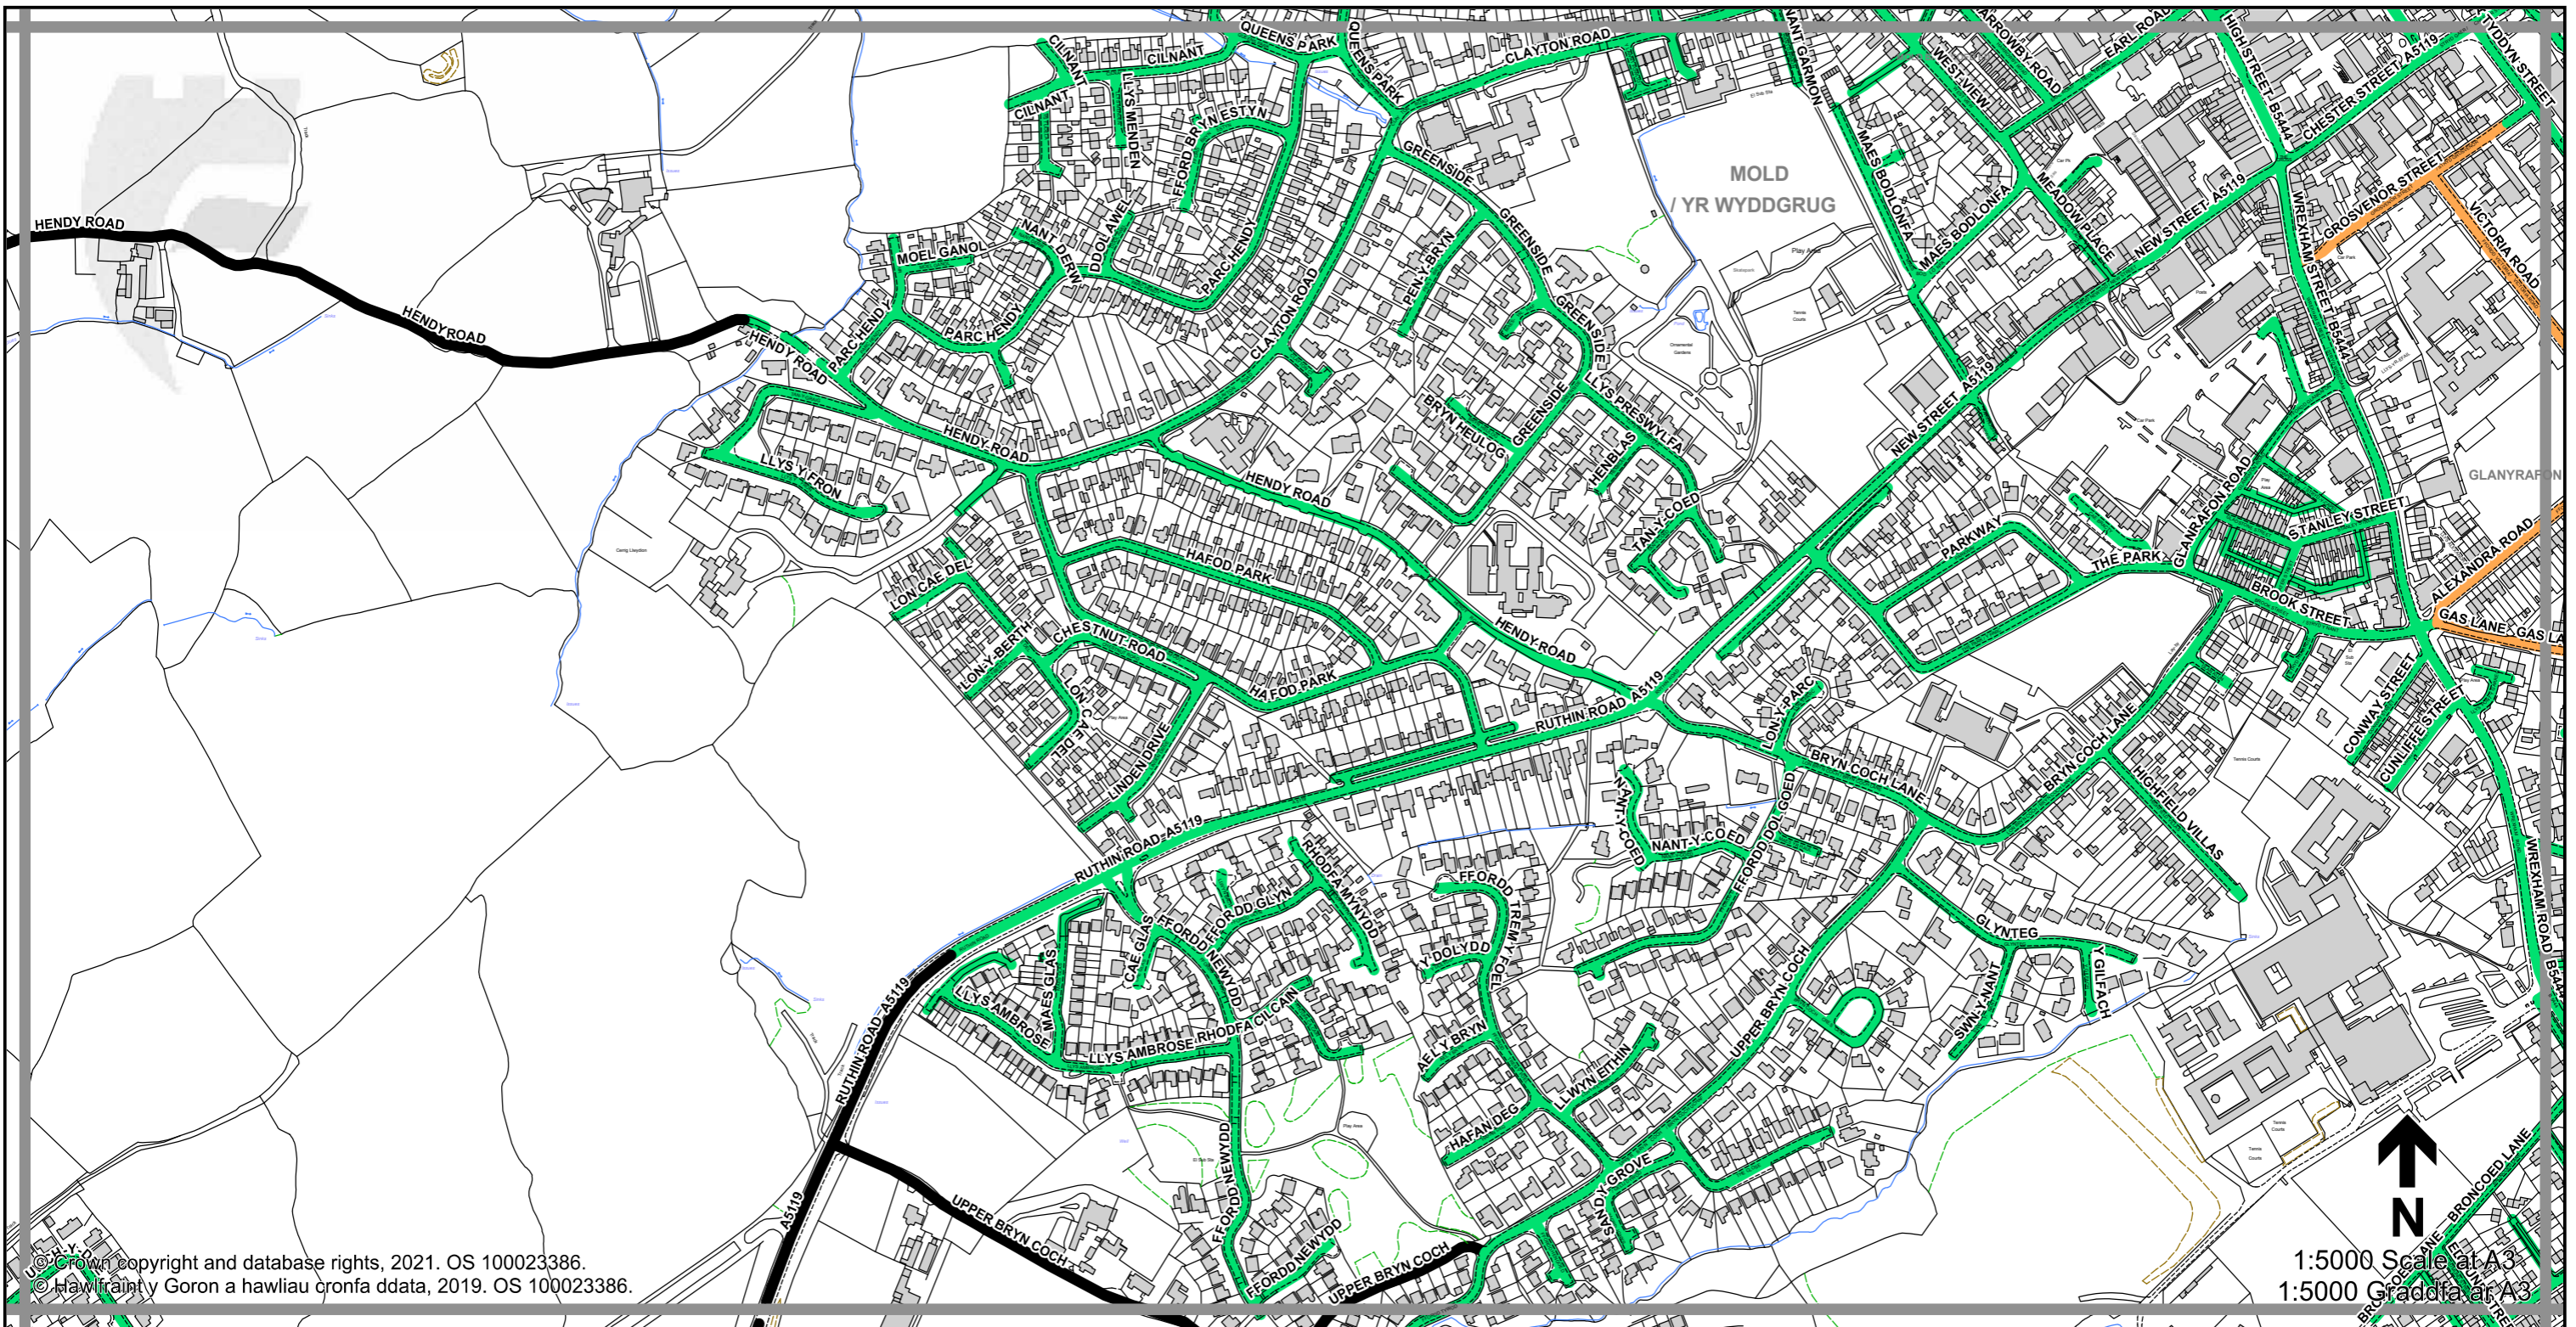

© Crown copyright and database rights, 2021. OS 100023386.
© Hawlfraint y Goron a hawliau cronfa ddata, 2019. OS 100023386.

Legend / Eglurhad

- 20 mph / mya
- Restricted Road' (30mph)
  Ffordd Gyfyngedig (30mya)
- 30 mph by Order
  30 mya drwy Orchymyn
- 40 mph / mya
- 50 mph / mya
- National Speed Limit applies
  Terfyn Cyflymder Cenedlaethol yn berthnasol
- Derestricted by Order (National Speed Limit applies)
  Heb Gyfyngiad drwy Orchymyn (Terfyn Cyflymder Cenedlaethol yn berthnasol)
- Roads subject to separate Orders
  Ffyrdd sy'n destun Gorchmynion ar wahân
- County Boundary / Ffin y Sir

THE FLINTSHIRE COUNTY COUNCIL (VARIOUS ROADS) (20MPH, 30MPH, 40MPH, 50MPH AND NATIONAL SPEED LIMITS. RESTRICTED AND DERESTRICTED ROADS) ORDER 2021.

GORCHMYN (FFYRDD AMRYWIOL) (20MYA, 30MYA, 40MYA, 50MYA A'R TERFYNAU CYFLYMDER CENEDLAETHOL. FFYRDD CYFYNGEDIG A FFYRDD HEB GYFYNGIAD) CYNGOR SIR Y FFLINT 2021.

Sheet
111
Dalen

Sheet Revision Number:
Rhif Adolgiad Y Ddalen: **1**
Sheet Active from:
Dalen yn weithredol o: **03/09/2021**