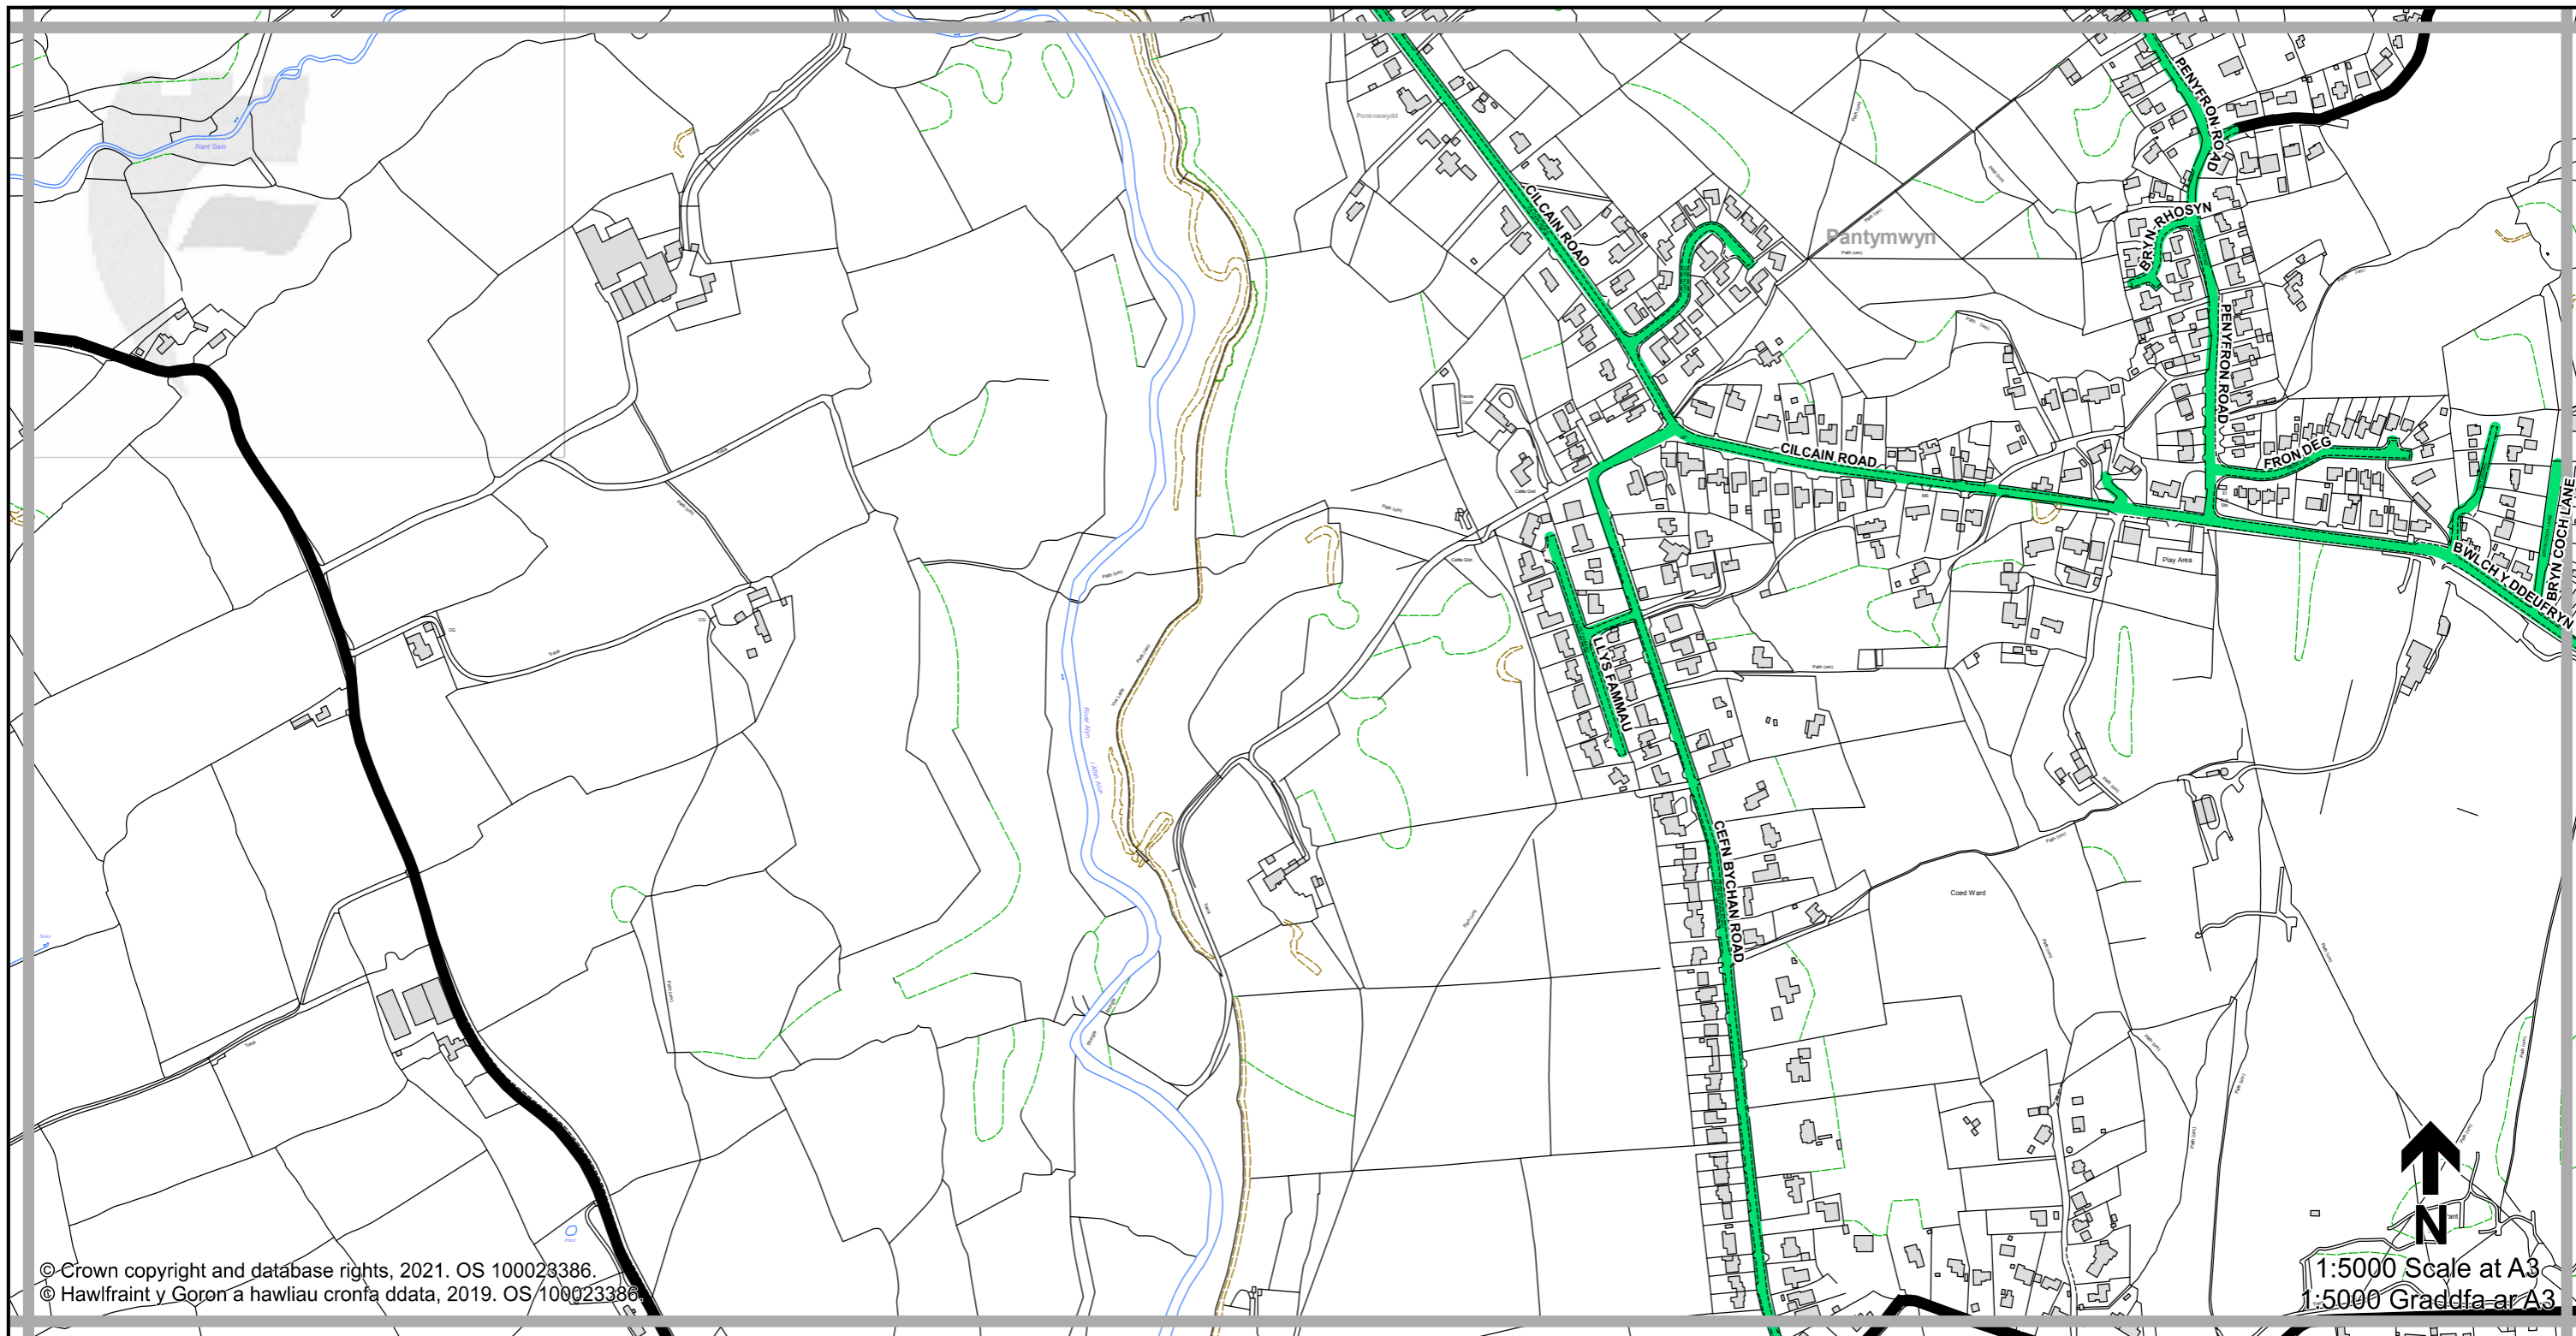

Legend / Eglurhad

- 20 mph / mya
- Restricted Road' (30mph)
  Ffordd Gyfyngedig (30mya)
- 30 mph by Order
  30 mya drwy Orchymyn
- 40 mph / mya
- 50 mph / mya
- National Speed Limit applies
  Terfyn Cyflymder Cenedlaethol yn berthnasol
- Derestricted by Order (National Speed Limit applies)
  Heb Gyfyngiad drwy Orchymyn (Terfyn Cyflymder Cenedlaethol yn berthnasol)
- Roads subject to separate Orders
  Ffyrdd sy'n destun Gorchymynion ar wahân
- County Boundary / Ffin y Sir

THE FLINTSHIRE COUNTY COUNCIL (VARIOUS ROADS) (20MPH, 30MPH, 40MPH, 50MPH AND NATIONAL SPEED LIMITS. RESTRICTED AND DERESTRICTED ROADS) ORDER 2021.

GORCHYMYN (FFYRDD AMRYWIOL) (20MYA, 30MYA, 40MYA, 50MYA A'R TERFYNAU CYFLYMDER CENEDLAETHOL. FFYRDD CYFYNGEDIG A FFYRDD HEB GYFYNGIAD) CYNGOR SIR Y FFLINT 2021.

Sheet G12 Dalen

Sheet Revision Number: **1**
Rhif Adolgiad Y Ddalen:

Sheet Active from: **03/09/2021**
Dalen yn weithredol o: