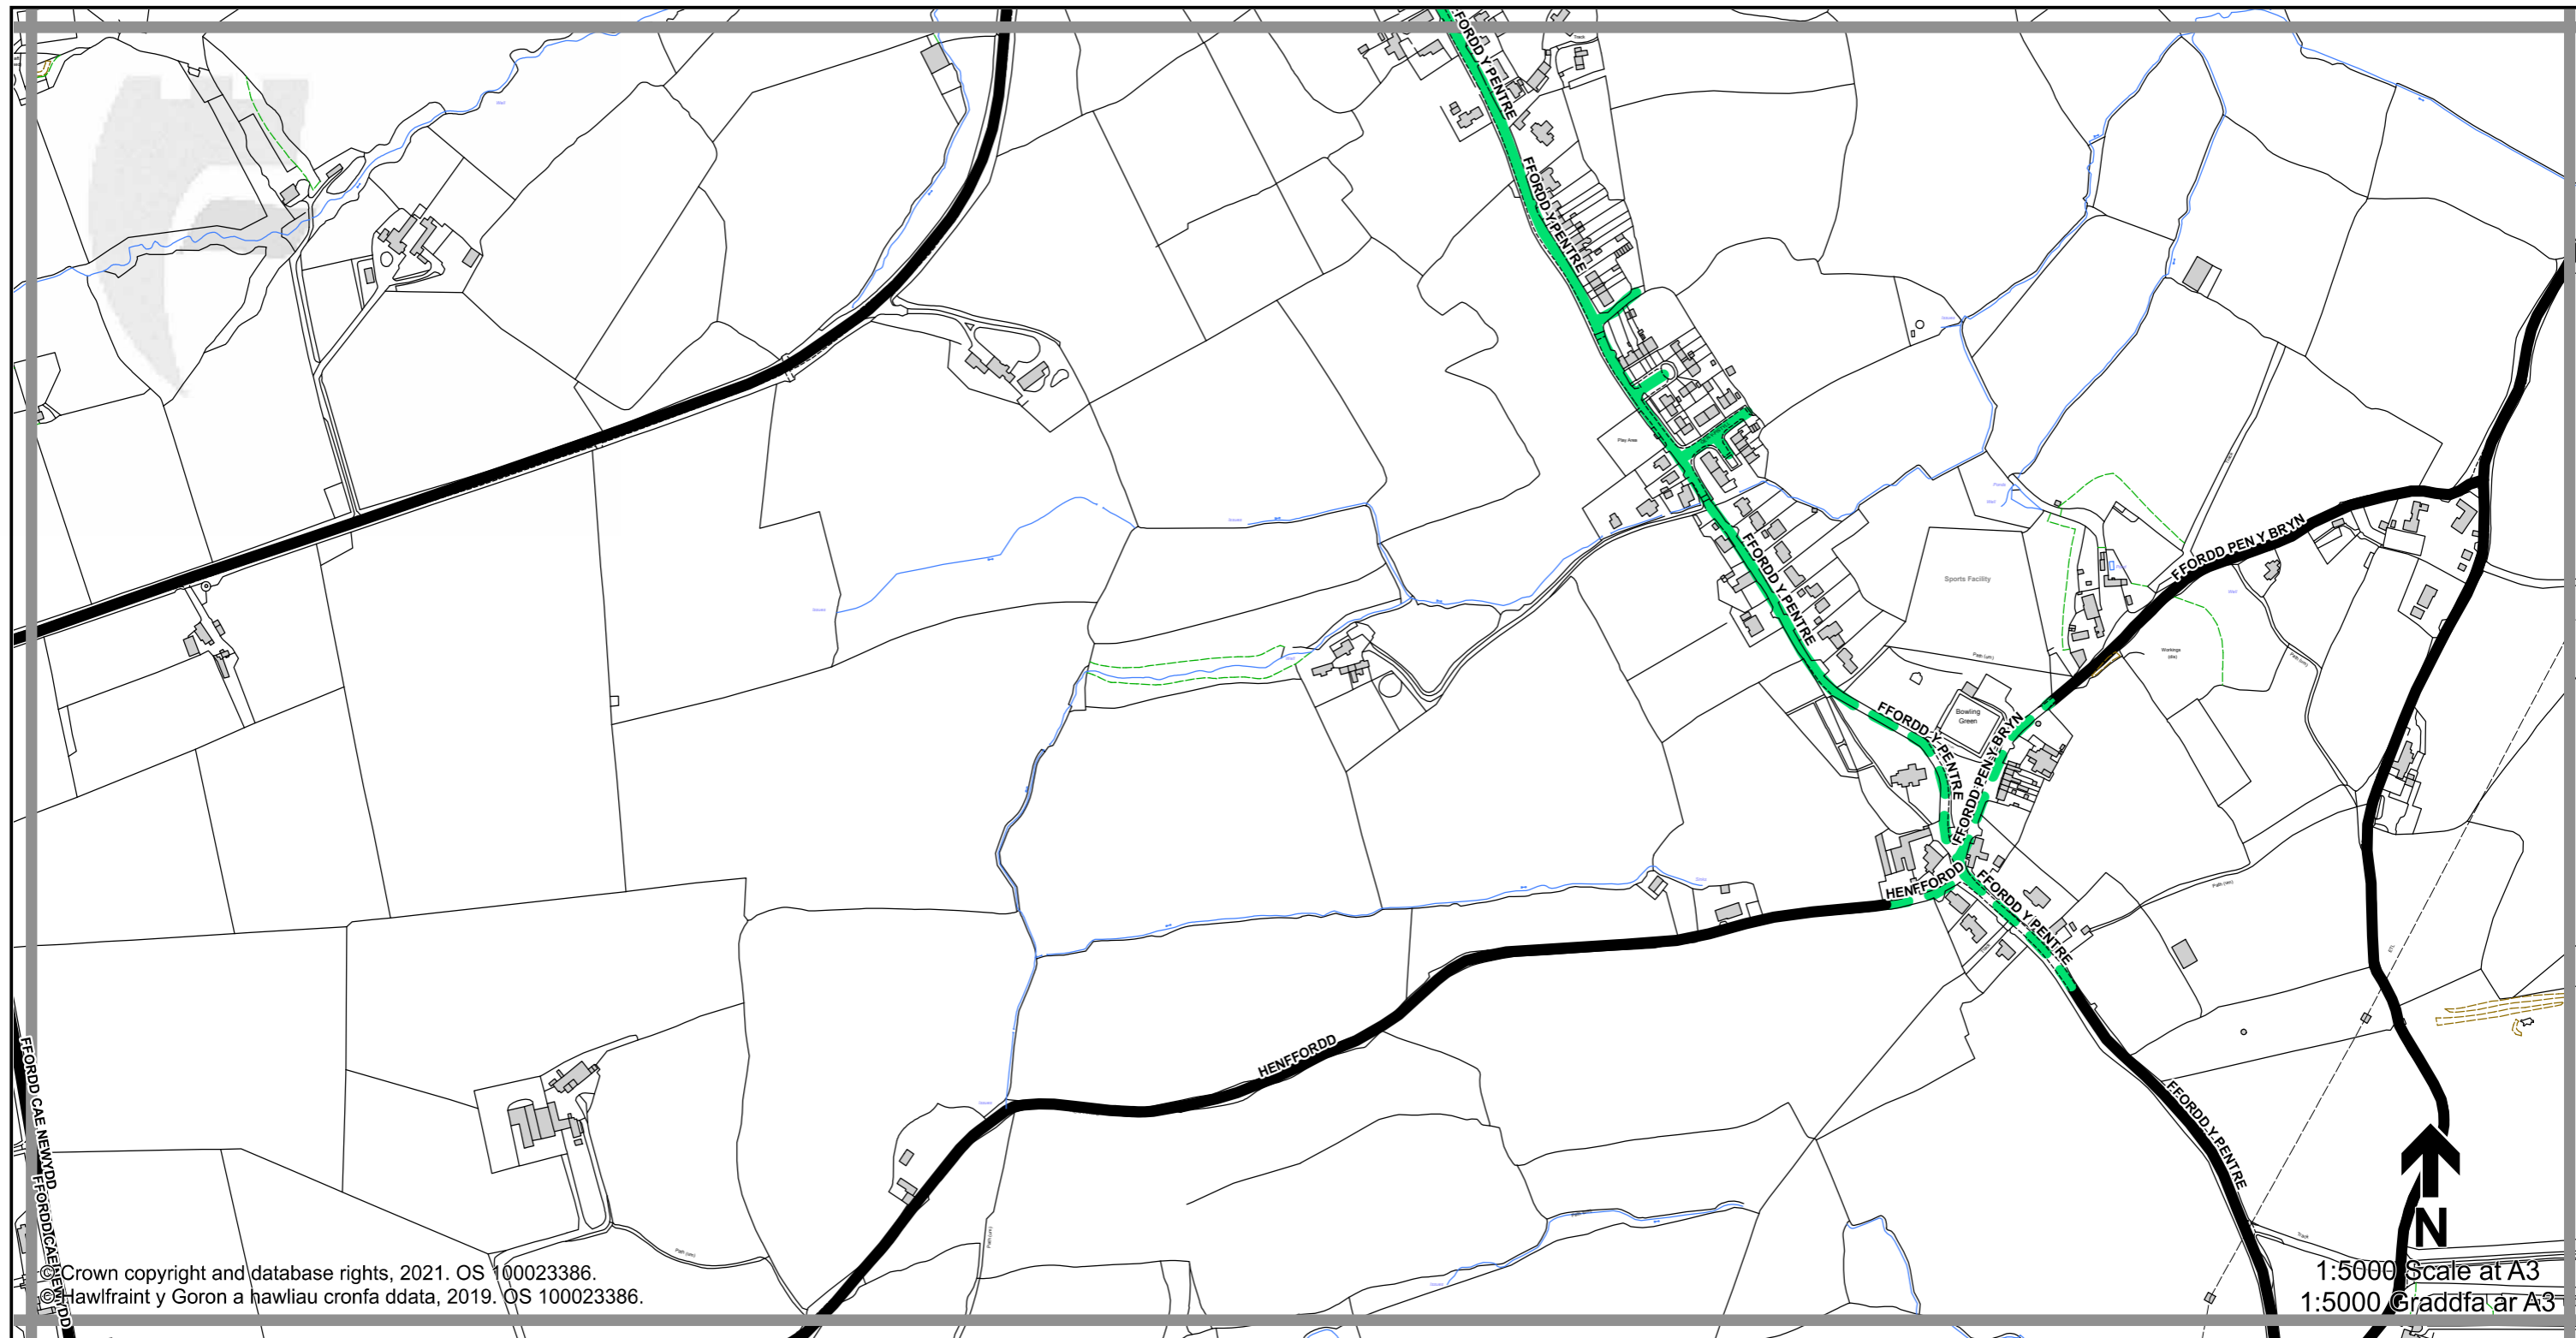

Crown copyright and database rights, 2021. OS 100023386.
© Hawlfraint y Goron a hawliau cronfa ddata, 2019. OS 100023386.

1:5000 Scale at A3
1:5000 Graddfa ar A3

Legend / Eglurhad

- 20 mph / mya
- Restricted Road' (30mph)
  Ffordd Gyfyngedig (30mya)
- 30 mph by Order
  30 mya drwy Orchymyn
- 40 mph / mya
- 50 mph / mya
- National Speed Limit applies
  Terfyn Cyflymder Cenedlaethol yn berthnasol
- Derestricted by Order (National Speed Limit applies)
  Heb Gyfyngiad drwy Orchymyn (Terfyn Cyflymder Cenedlaethol yn berthnasol)
- Roads subject to separate Orders
  Ffyrdd sy'n destun Gorchmynion ar wahân
- County Boundary / Ffin y Sir

THE FLINTSHIRE COUNTY COUNCIL (VARIOUS ROADS) (20MPH, 30MPH, 40MPH, 50MPH AND NATIONAL SPEED LIMITS. RESTRICTED AND DERESTRICTED ROADS) ORDER 2021.
GORCHYMYN (FFYRDD AMRYWIOL) (20MYA, 30MYA, 40MYA, 50MYA A'R TERFYNAU CYFLYMDER CENEDLAETHOL. FFYRDD CYFYNGEDIG A FFYRDD HEB GYFYNGIAD) CYNGOR SIR Y FFLINT 2021.

Sheet
18
Dalen

Sheet Revision Number:
Rhif Adolgiad Y Ddalen: 1
Sheet Active from:
Dalen yn weithredol o: 03/09/2021