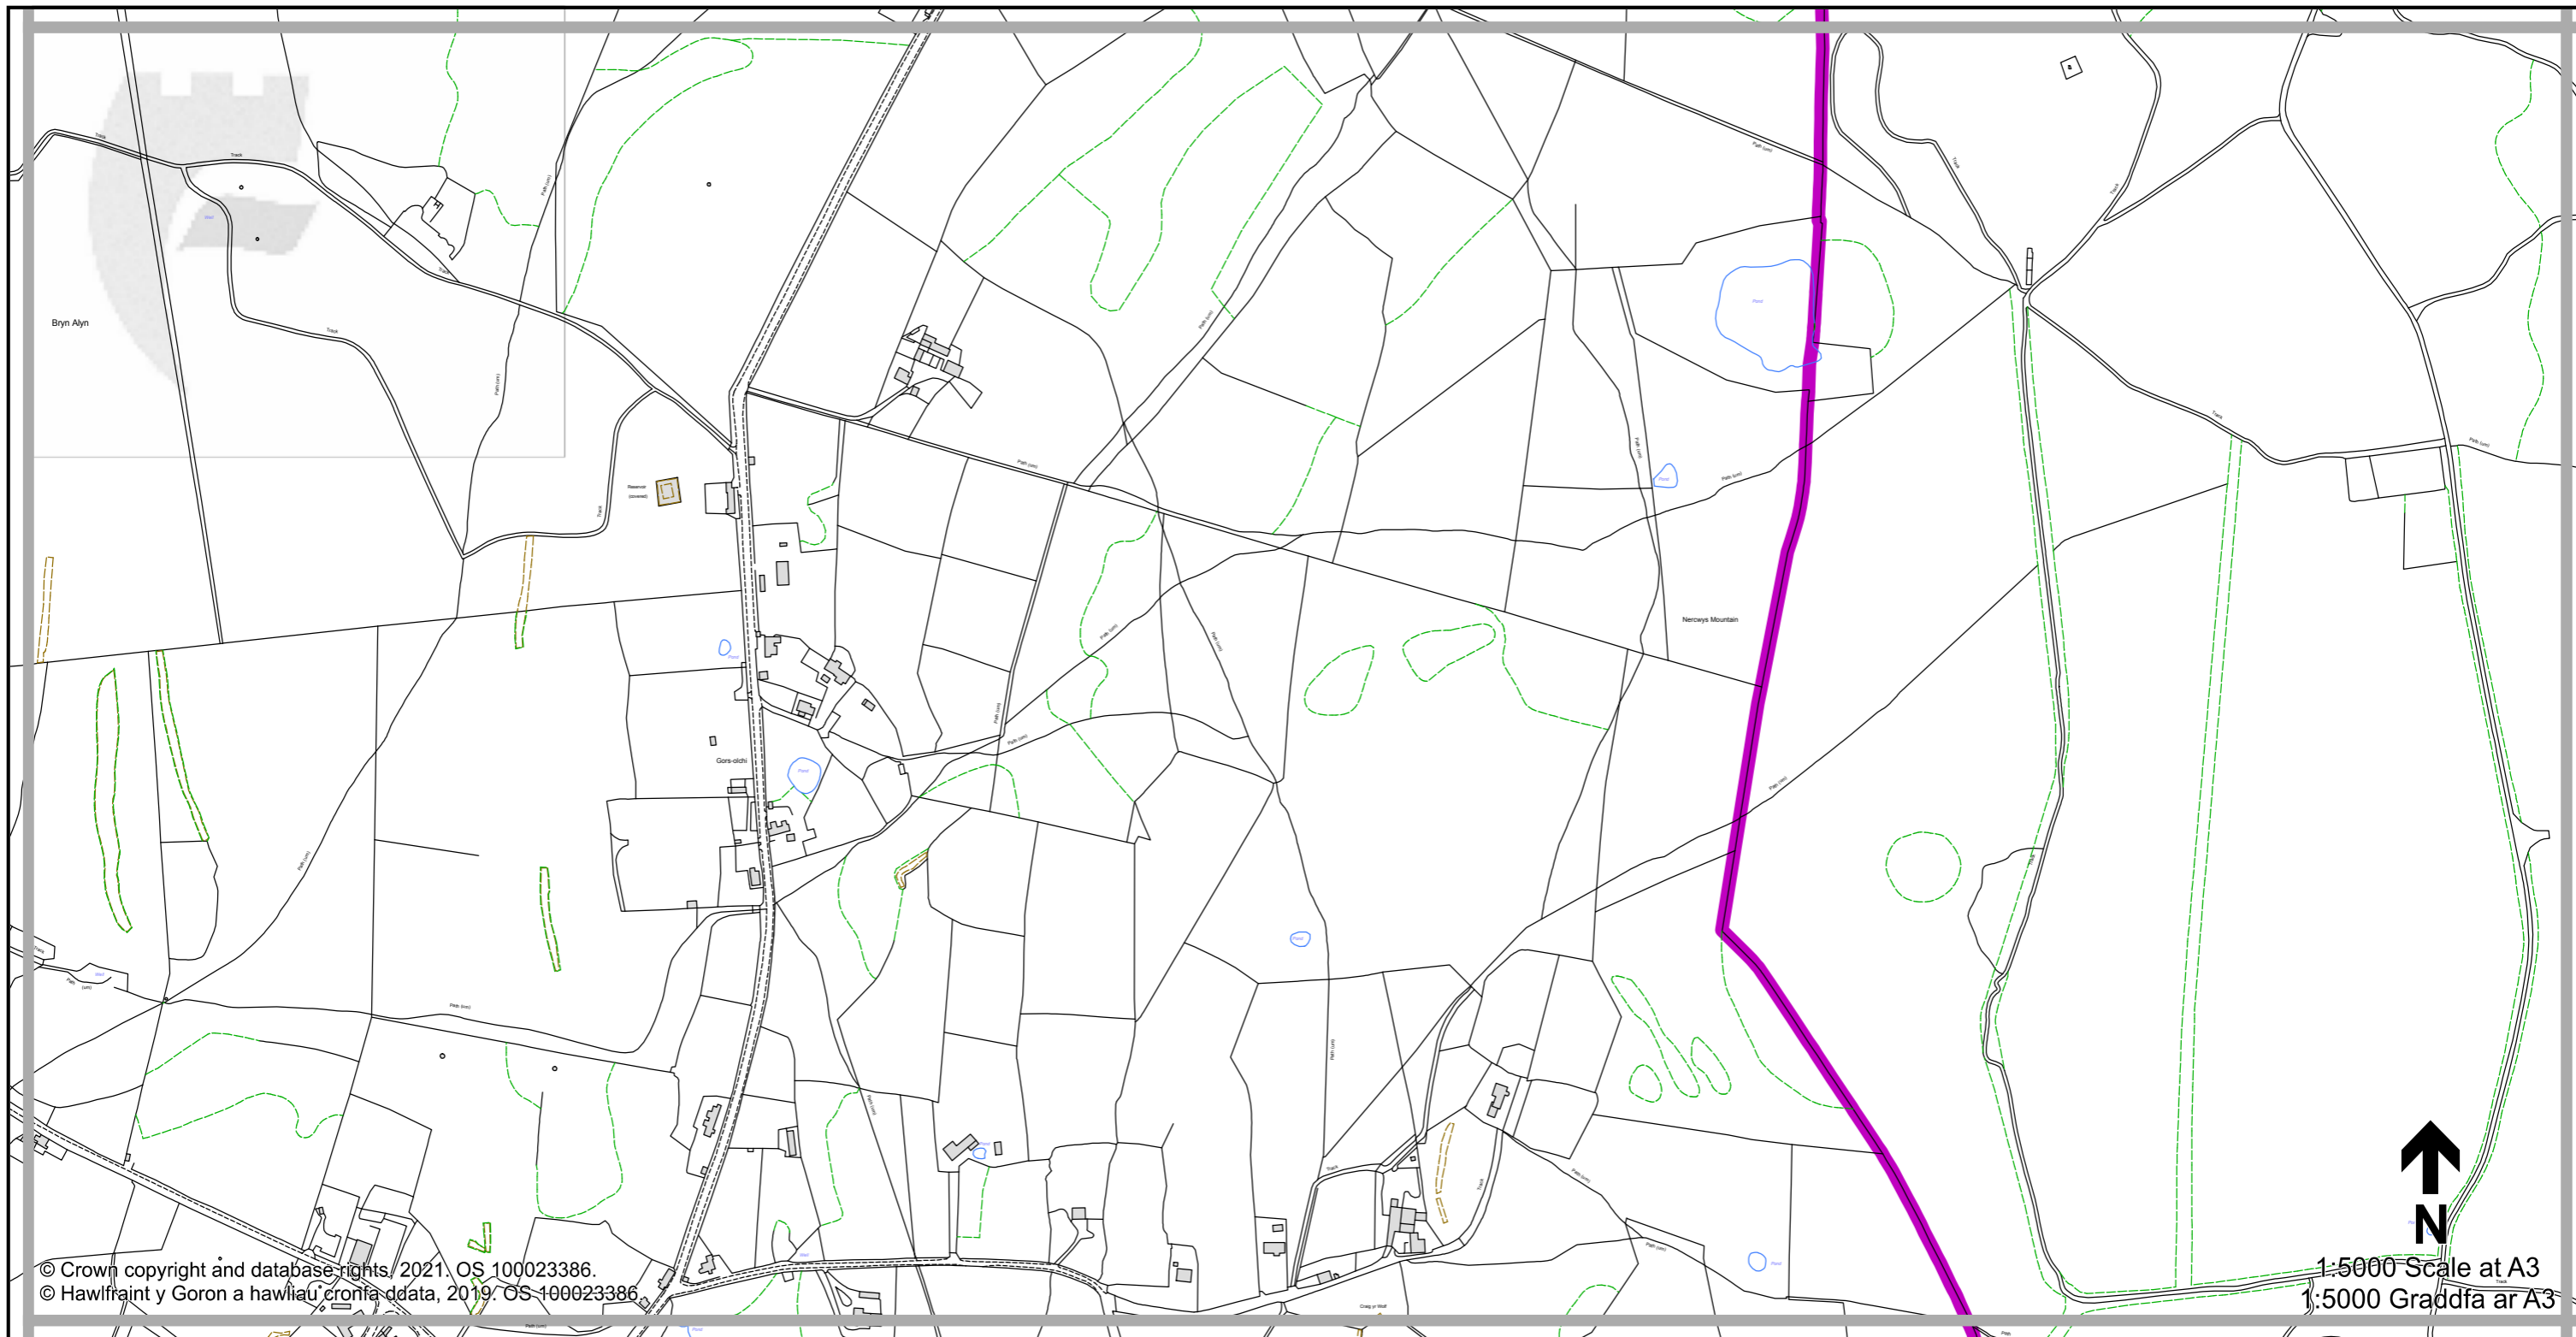

Legend / Eglurhad

- 20 mph / mya
- Restricted Road' (30mph)
  Ffordd Gyfyngedig (30mya)
- 30 mph by Order
  30 mya drwy Orchymyn
- 40 mph / mya
- 50 mph / mya
- National Speed Limit applies
  Terfyn Cyflymder Cenedlaethol yn berthnasol
- Derestricted by Order (National Speed Limit applies)
  Heb Gyfyngiad drwy Orchymyn (Terfyn Cyflymder Cenedlaethol yn berthnasol)
- Roads subject to separate Orders
  Ffyrdd sy'n destun Gorchmynion ar wahân
- County Boundary / Ffin y Sir

THE FLINTSHIRE COUNTY COUNCIL (VARIOUS ROADS) (20MPH, 30MPH, 40MPH, 50MPH AND NATIONAL SPEED LIMITS. RESTRICTED AND DERESTRICTED ROADS) ORDER 2021.

GORCHYMYN (FFYRDD AMRYWIOL) (20MYA, 30MYA, 40MYA, 50MYA A'R TERFYNAU CYFLYMDER CENEDLAETHOL. FFYRDD CYFYNGEDIG A FFYRDD HEB GYFYNGIAD) CYNGOR SIR Y FFLINT 2021.

**Sheet
H6
Dalen**

**Sheet Revision Number:
Rhif Adolgiad Y Ddalen: 1**

**Sheet Active from:
Dalen yn weithredol o: 03/09/2021**