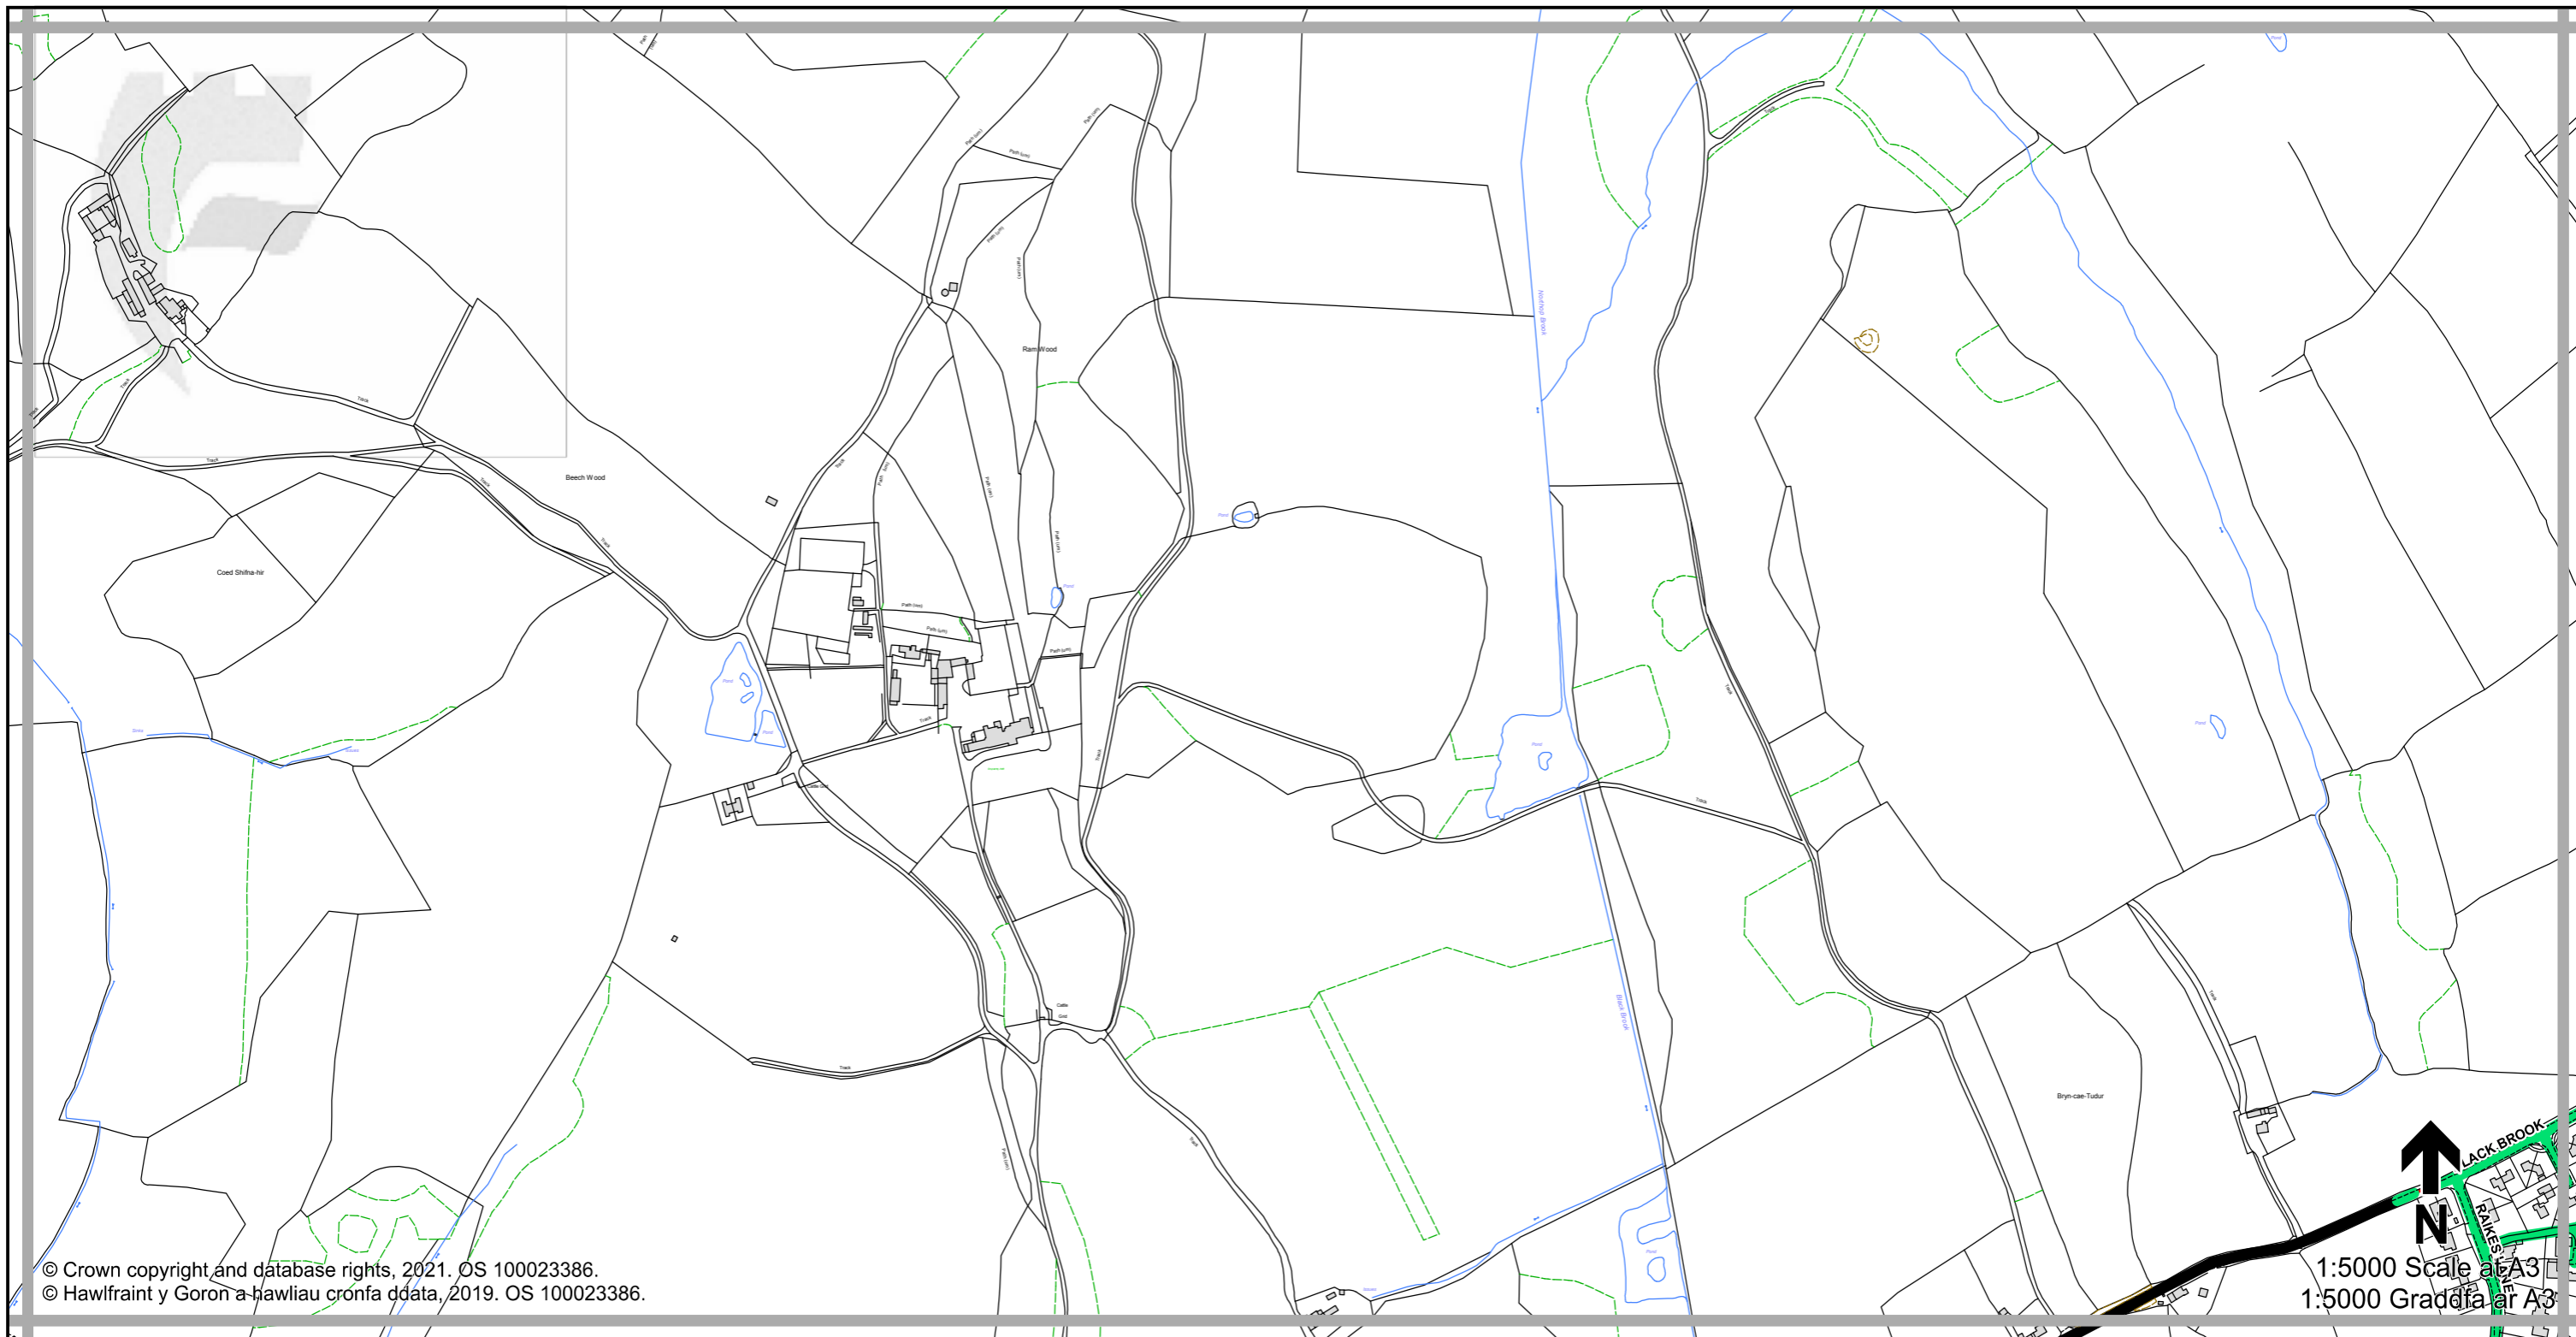

Legend / Eglurhad

- 20 mph / mya
- Restricted Road' (30mph)
  Ffordd Gyfyngedig (30mya)
- 30 mph by Order
  30 mya drwy Orchymyn
- 40 mph / mya
- 50 mph / mya
- National Speed Limit applies
  Terfyn Cyflymder Cenedlaethol yn berthnasol
- Derestricted by Order (National Speed Limit applies)
  Heb Gyfyngiad drwy Orchymyn (Terfyn Cyflymder Cenedlaethol yn berthnasol)
- Roads subject to separate Orders
  Ffyrdd sy'n destun Gorchmynion ar wahân
- County Boundary / Ffin y Sir

THE FLINTSHIRE COUNTY COUNCIL (VARIOUS ROADS) (20MPH, 30MPH, 40MPH, 50MPH AND NATIONAL SPEED LIMITS. RESTRICTED AND DERESTRICTED ROADS) ORDER 2021.

GORCHYMYN (FFYRDD AMRYWIOL) (20MYA, 30MYA, 40MYA, 50MYA A'R TERFYNAU CYFLYMDER CENEDLAETHOL. FFYRDD CYFYNGEDIG A FFYRDD HEB GYFYNGIAD) CYNGOR SIR Y FFLINT 2021.

**Sheet
114
Dalen**

**Sheet Revision Number:
Rhif Adolgiad Y Ddalen: 1**

**Sheet Active from:
Dalen yn weithredol o: 03/09/2021**