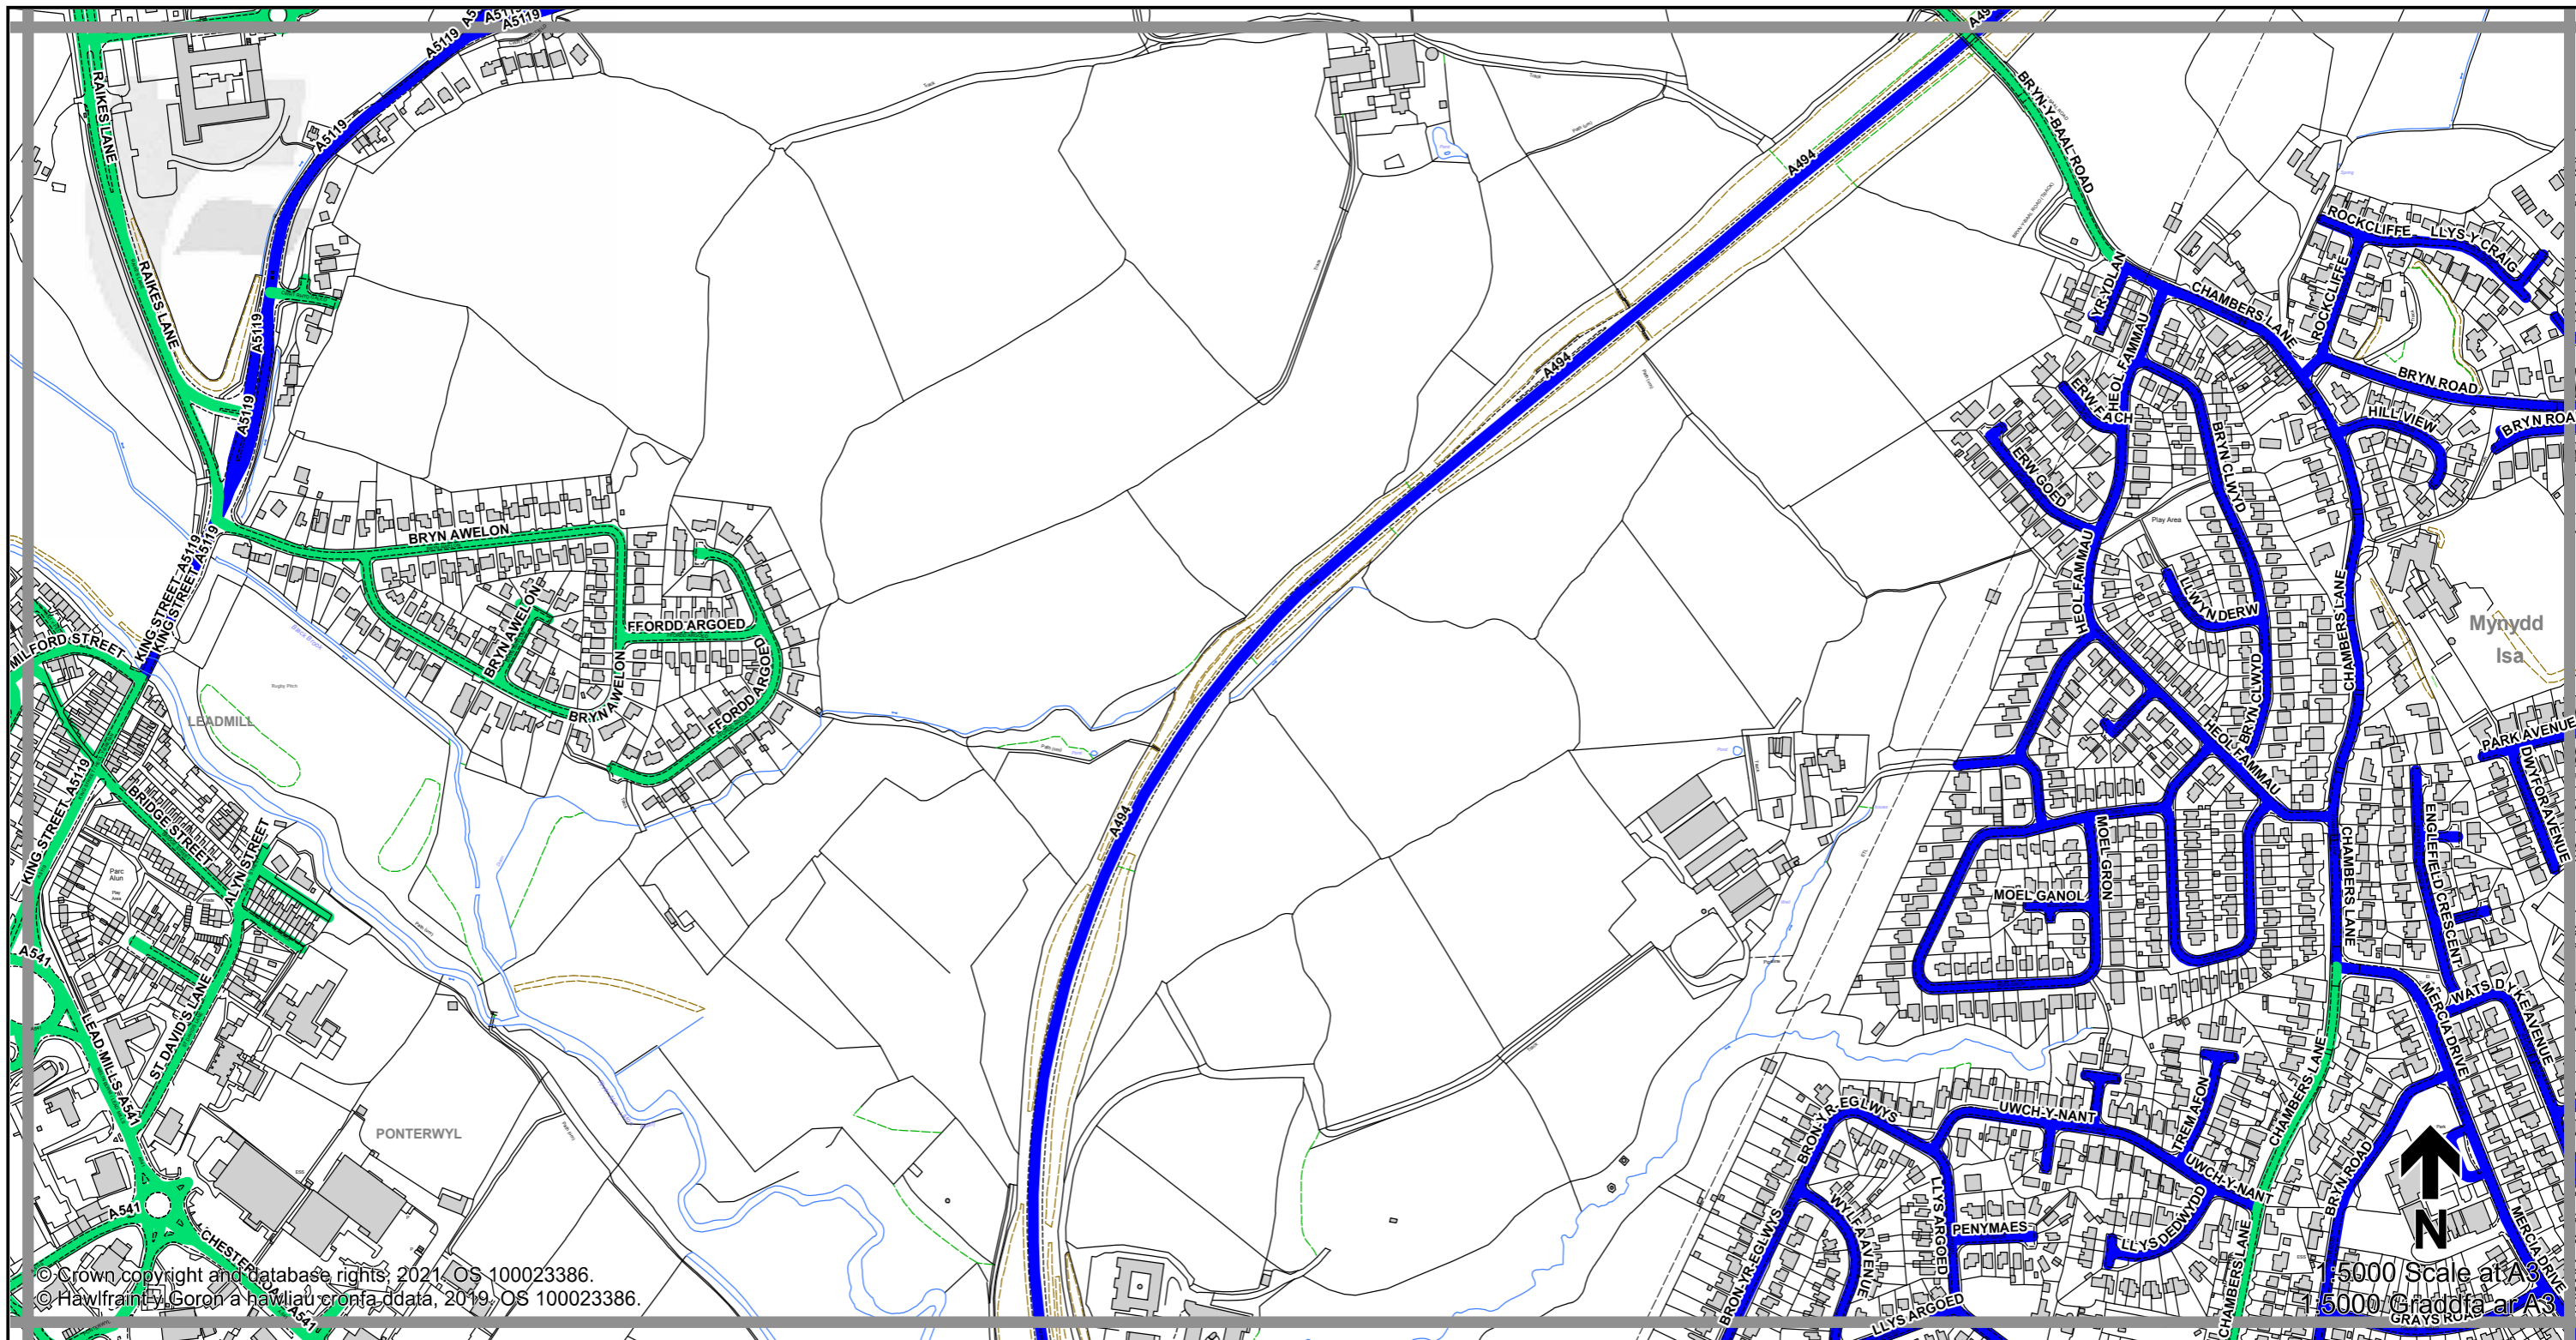

© Crown copyright and database rights, 2021, OS 100023386.
© Hawlfraint y Goron a hawliat cronfa ddata, 2019, OS 100023386.

Legend / Eglurhad

- 20 mph / mya
- Restricted Road' (30mph)
  Ffordd Gyfyngedig (30mya)
- 30 mph by Order
  30 mya drwy Orchymyn
- 40 mph / mya
- 50 mph / mya
- National Speed Limit applies
  Terfyn Cyflymder Cenedlaethol yn berthnasol
- Derestricted by Order (National Speed Limit applies)
  Heb Gyfyngiad drwy Orchymyn (Terfyn Cyflymder Cenedlaethol yn berthnasol)
- Roads subject to separate Orders
  Ffyrdd sy'n destun Gorchmynion ar wahân
- County Boundary / Ffin y Sir

THE FLINTSHIRE COUNTY COUNCIL (VARIOUS ROADS) (20MPH, 30MPH, 40MPH, 50MPH AND NATIONAL SPEED LIMITS. RESTRICTED AND DERESTRICTED ROADS) ORDER 2021.
GORCHYMYN (FFYRDD AMRYWIOL) (20MYA, 30MYA, 40MYA, 50MYA A'R TERFYNAU CYFLYMDER CENEDLAETHOL. FFYRDD CYFYNGEDIG A FFYRDD HEB GYFYNGIAD) CYNGOR SIR Y FFLINT 2021.

Sheet J12	Sheet Revision Number: 1	
Dalen	Sheet Active from: 03/09/2021	
	Dalen yn weithredol o: