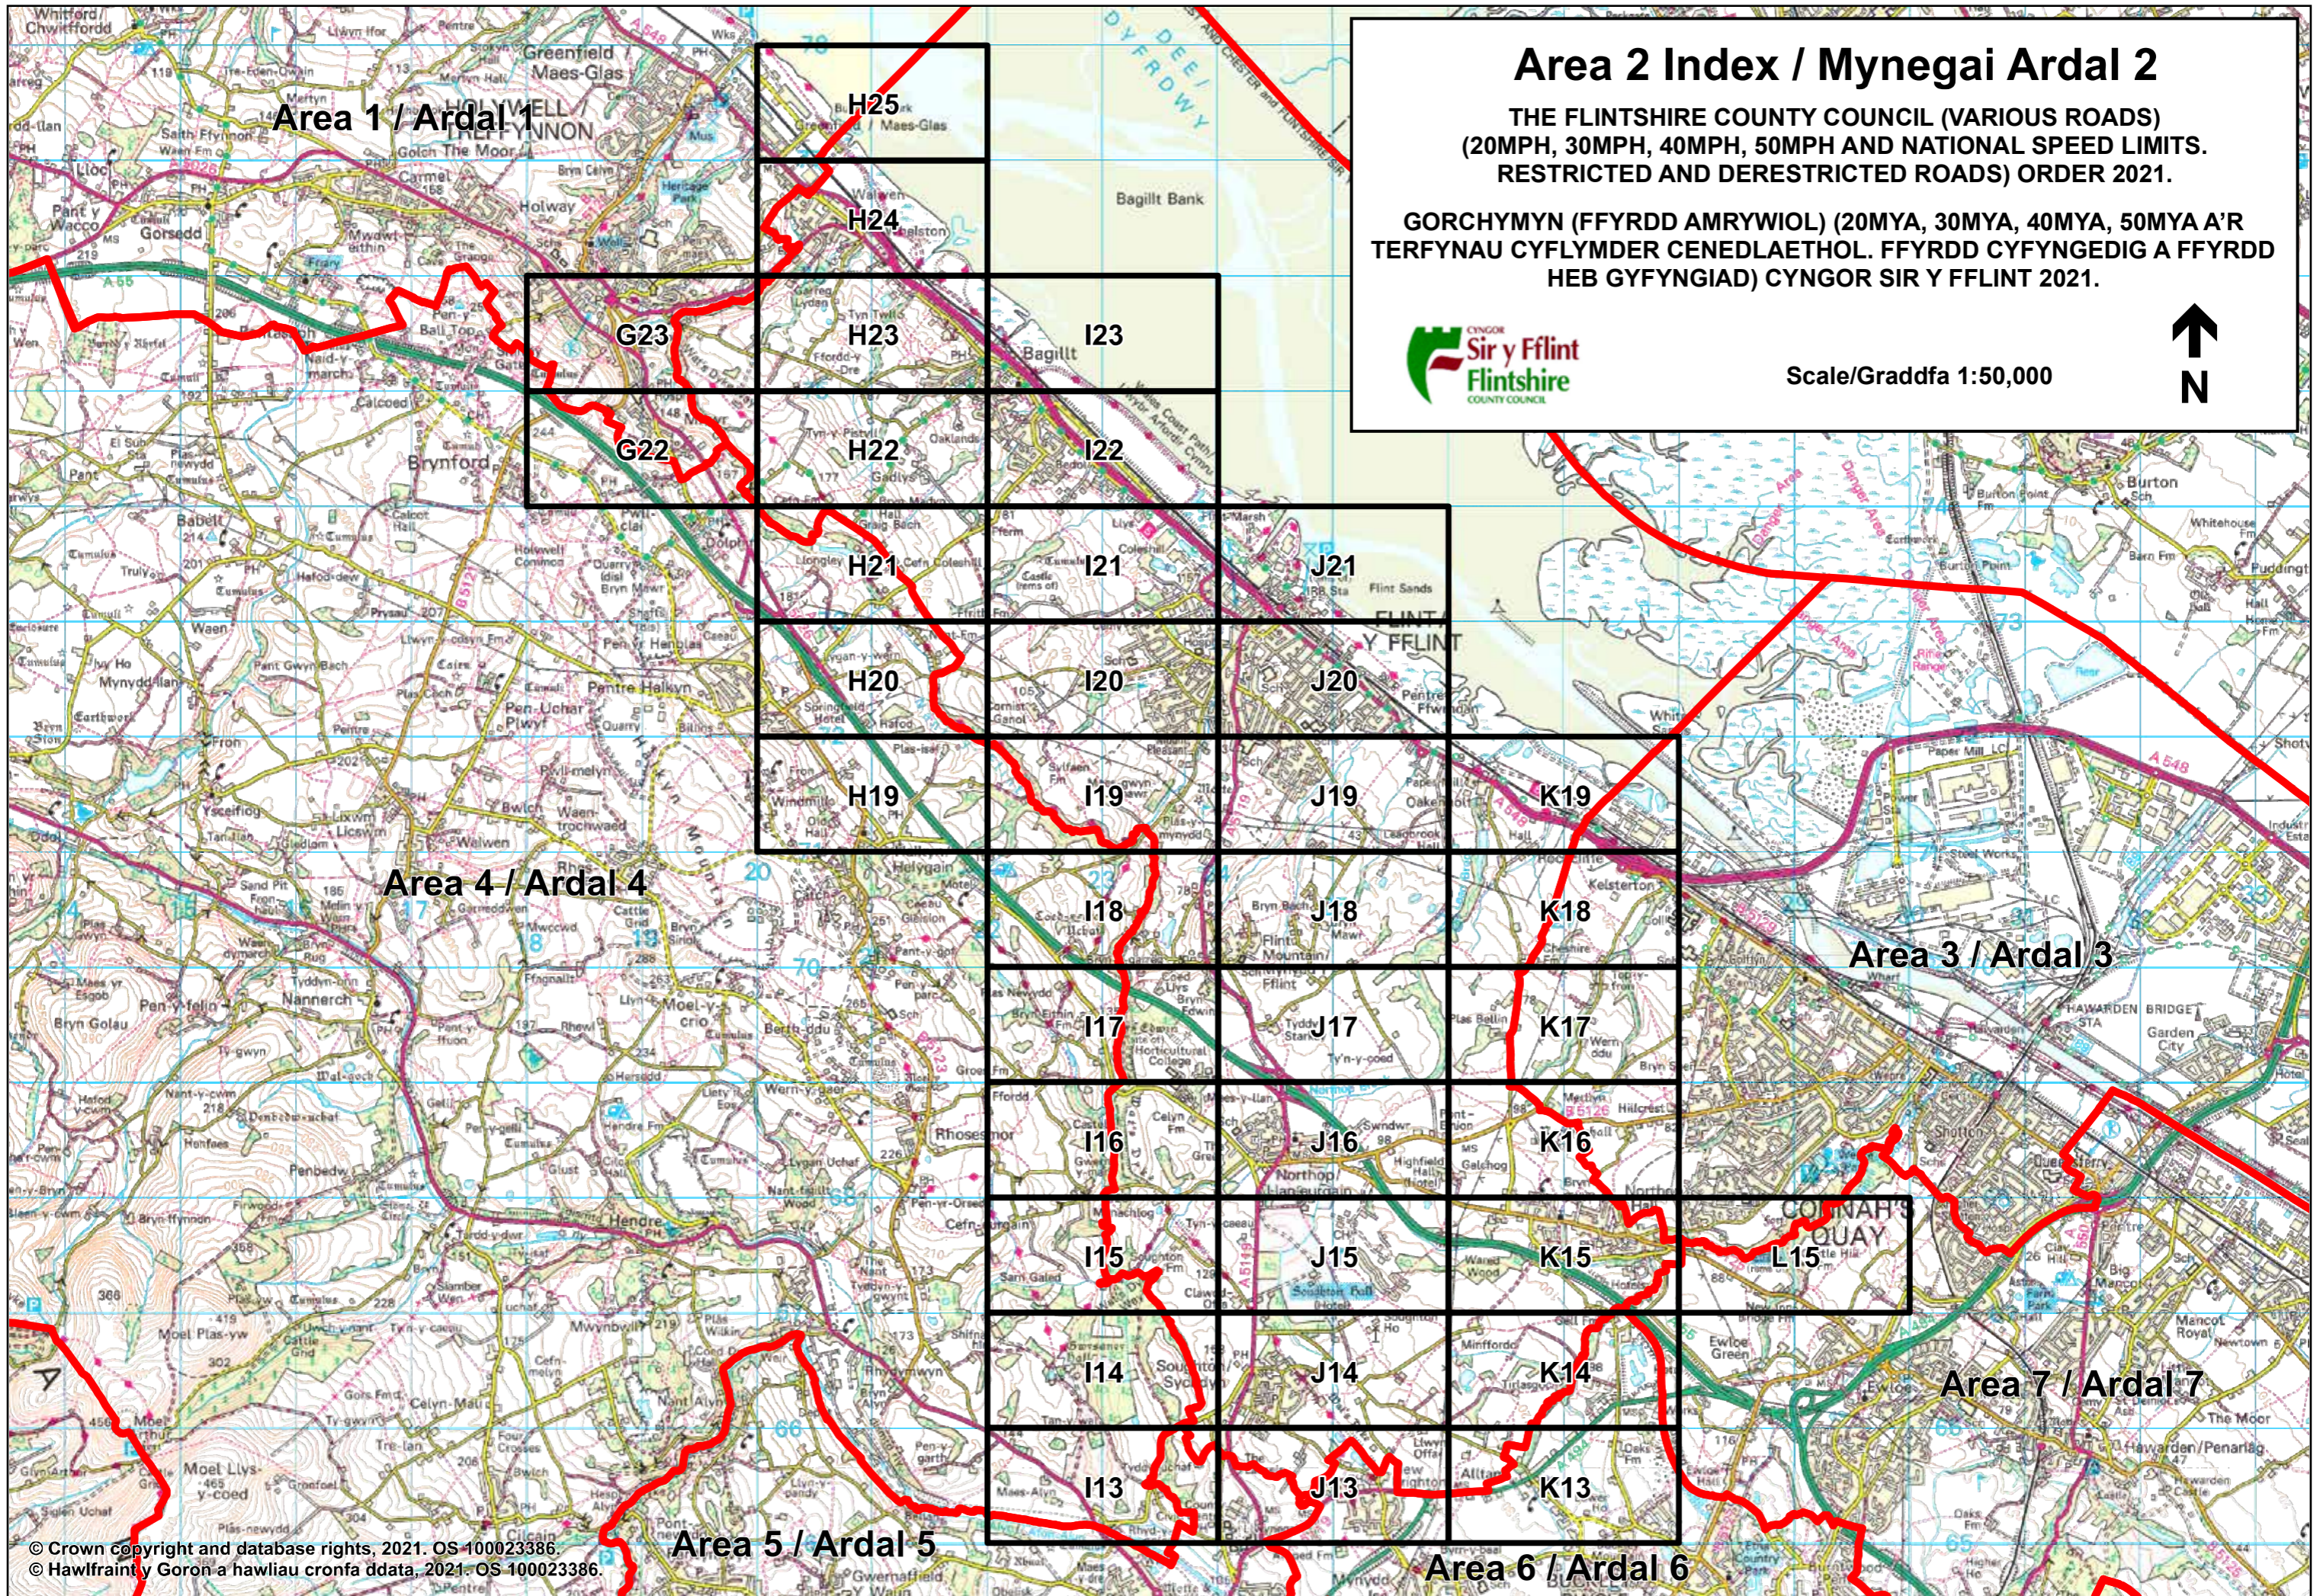

Area 2 Index / Mynegai Ardal 2

THE FLINTSHIRE COUNTY COUNCIL (VARIOUS ROADS)
(20MPH, 30MPH, 40MPH, 50MPH AND NATIONAL SPEED LIMITS.
RESTRICTED AND DERESTRICTED ROADS) ORDER 2021.

GORCHYMYN (FFYRDD AMRYWIOL) (20MYA, 30MYA, 40MYA, 50MYA A'R
TERFYNAU CYFLYMDER CENEDLAETHOL. FFYRDD CYFYNGEDIG A FFYRDD
HEB GYFYNGIAD) CYNGOR SIR Y FFLINT 2021.

Scale/Graddfa 1:50,000

Area 1 / Ardal 1

Area 4 / Ardal 4

Area 3 / Ardal 3

Area 7 / Ardal 7

Area 5 / Ardal 5

Area 6 / Ardal 6