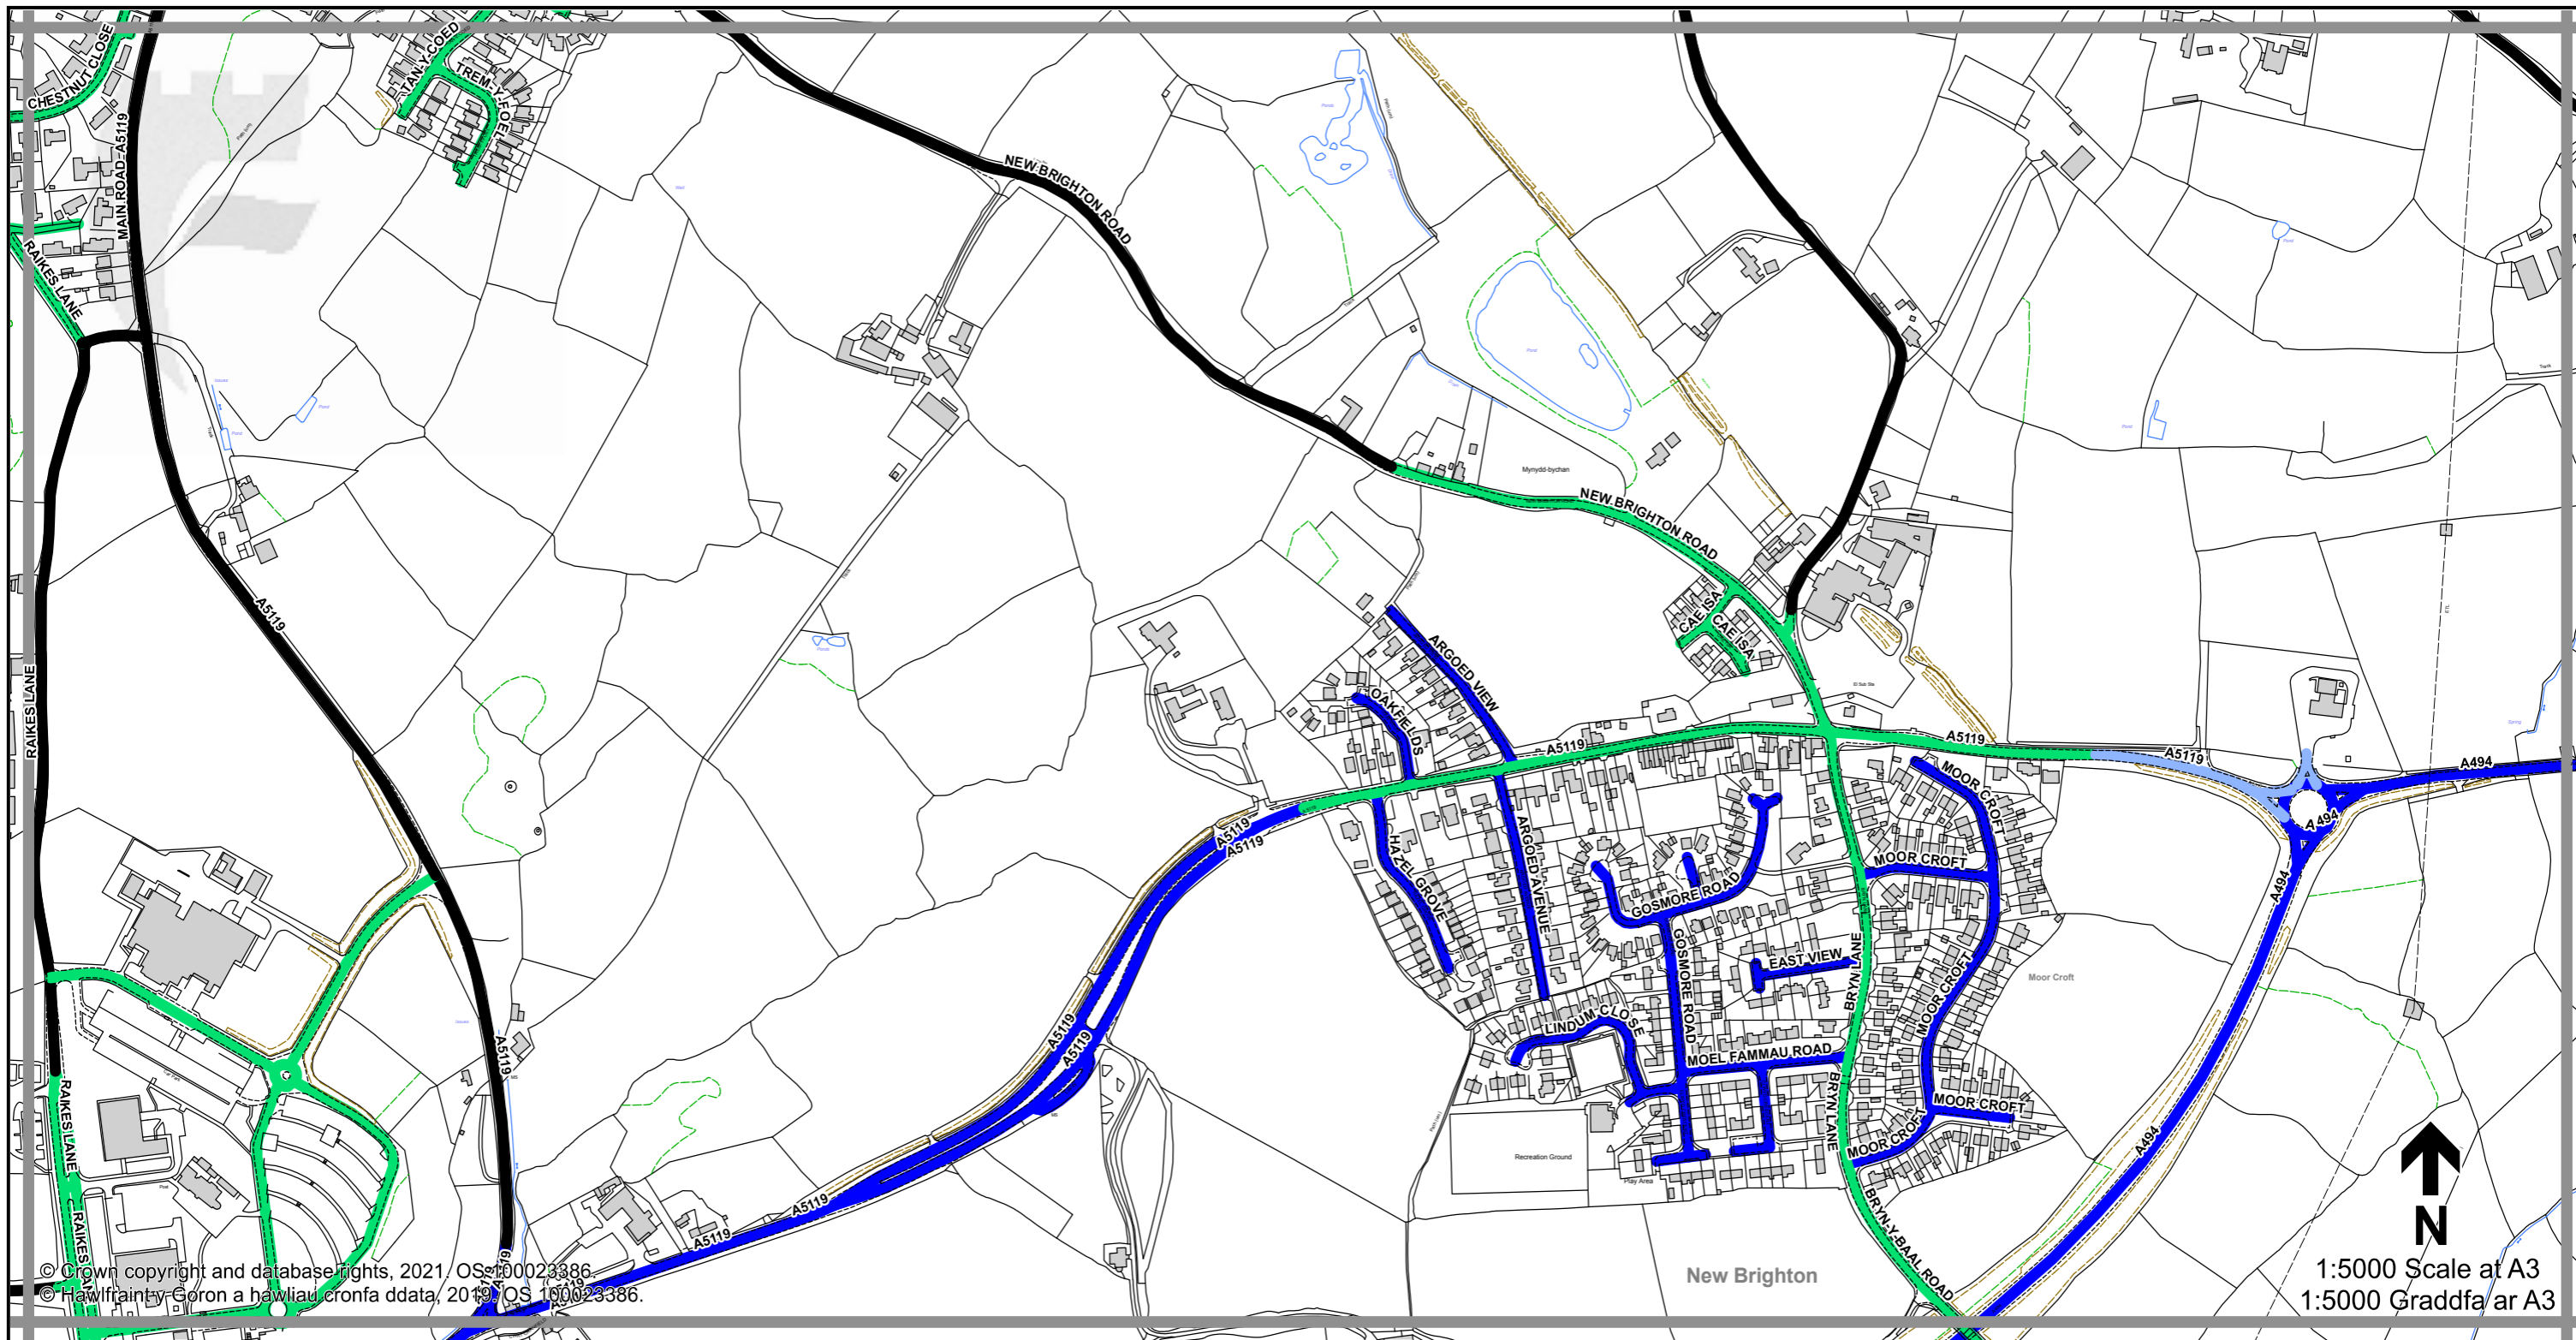

Legend / Eglurhad

- 20 mph / mya
- Restricted Road' (30mph)
  Ffordd Gyfyngedig (30mya)
- 30 mph by Order
  30 mya drwy Orchymyn
- 40 mph / mya
- 50 mph / mya
- National Speed Limit applies
  Terfyn Cyflymder Cenedlaethol yn berthnasol
- Derestricted by Order (National Speed Limit applies)
  Heb Gyfyngiad drwy Orchymyn (Terfyn Cyflymder Cenedlaethol yn berthnasol)
- Roads subject to separate Orders
  Ffyrdd sy'n destun Gorchmynion ar wahân
- County Boundary / Ffin y Sir

THE FLINTSHIRE COUNTY COUNCIL (VARIOUS ROADS) (20MPH, 30MPH, 40MPH, 50MPH AND NATIONAL SPEED LIMITS. RESTRICTED AND DERESTRICTED ROADS) ORDER 2021.

GORCHYMYN (FFYRDD AMRYWIOL) (20MYA, 30MYA, 40MYA, 50MYA A'R TERFYNAU CYFLYMDER CENEDLAETHOL. FFYRDD CYFYNGEDIG A FFYRDD HEB GYFYNGIAD) CYNGOR SIR Y FFLINT 2021.

**Sheet
J13
Dalen**

**Sheet Revision Number:
Rhif Adolgiad Y Ddalen: 1**

**Sheet Active from:
Dalen yn weithredol o: 03/09/2021**