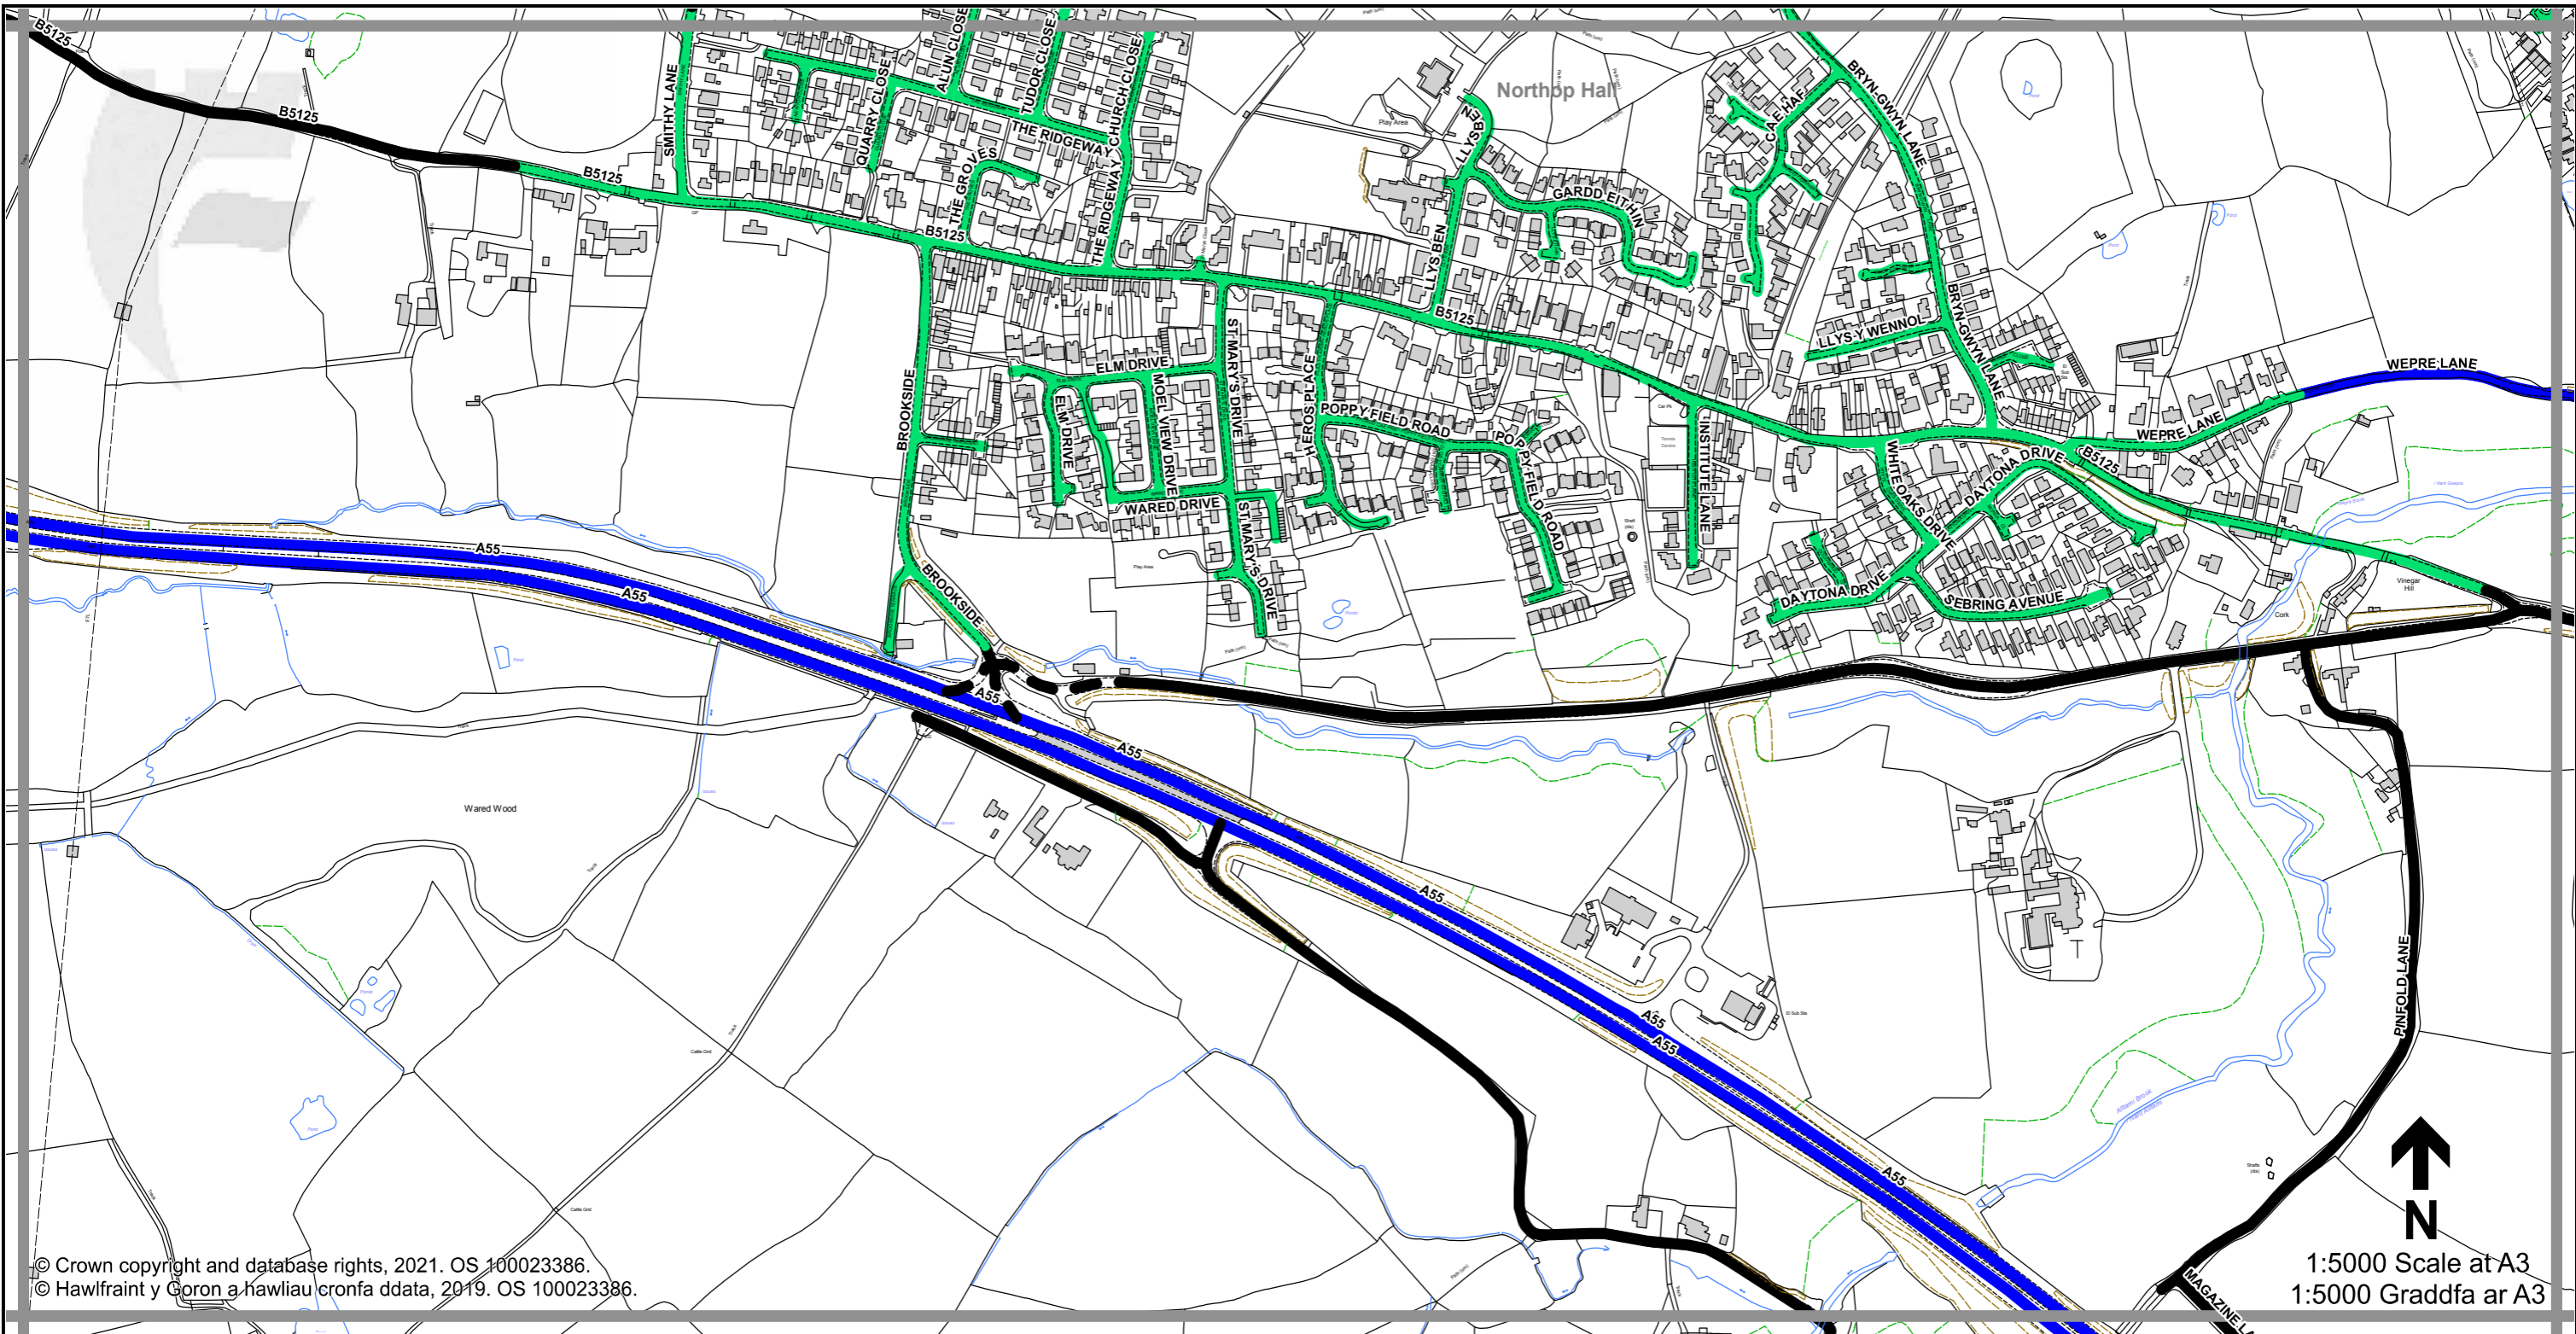

© Crown copyright and database rights, 2021. OS 100023386.
© Hawlfraint y Goron a hawliau cronfa ddata, 2019. OS 100023386.

1:5000 Scale at A3
1:5000 Graddfa ar A3

Legend / Eglurhad

- 20 mph / mya
- Restricted Road' (30mph)
  Ffordd Gyfyngedig (30mya)
- 30 mph by Order
  30 mya drwy Orchymyn
- 40 mph / mya
- 50 mph / mya
- National Speed Limit applies
  Terfyn Cyflymder Cenedlaethol yn berthnasol
- Derestricted by Order (National Speed Limit applies)
  Heb Gyfyngiad drwy Orchymyn (Terfyn Cyflymder Cenedlaethol yn berthnasol)
- Roads subject to separate Orders
  Ffyrdd sy'n destun Gorchmynion ar wahân
- County Boundary / Ffin y Sir

THE FLINTSHIRE COUNTY COUNCIL (VARIOUS ROADS) (20MPH, 30MPH, 40MPH, 50MPH AND NATIONAL SPEED LIMITS. RESTRICTED AND DERESTRICTED ROADS) ORDER 2021.

GORCHYMYN (FFYRDD AMRYWIOL) (20MYA, 30MYA, 40MYA, 50MYA A'R TERFYNAU CYFLYMDER CENEDLAETHOL. FFYRDD CYFYNGEDIG A FFYRDD HEB GYFYNGIAD) CYNGOR SIR Y FFLINT 2021.

**Sheet
K15
Dalen**

Sheet Revision Number:
Rhif Adolgiad Y Ddalen: **1**
Sheet Active from:
Dalen yn weithredol o: **03/09/2021**