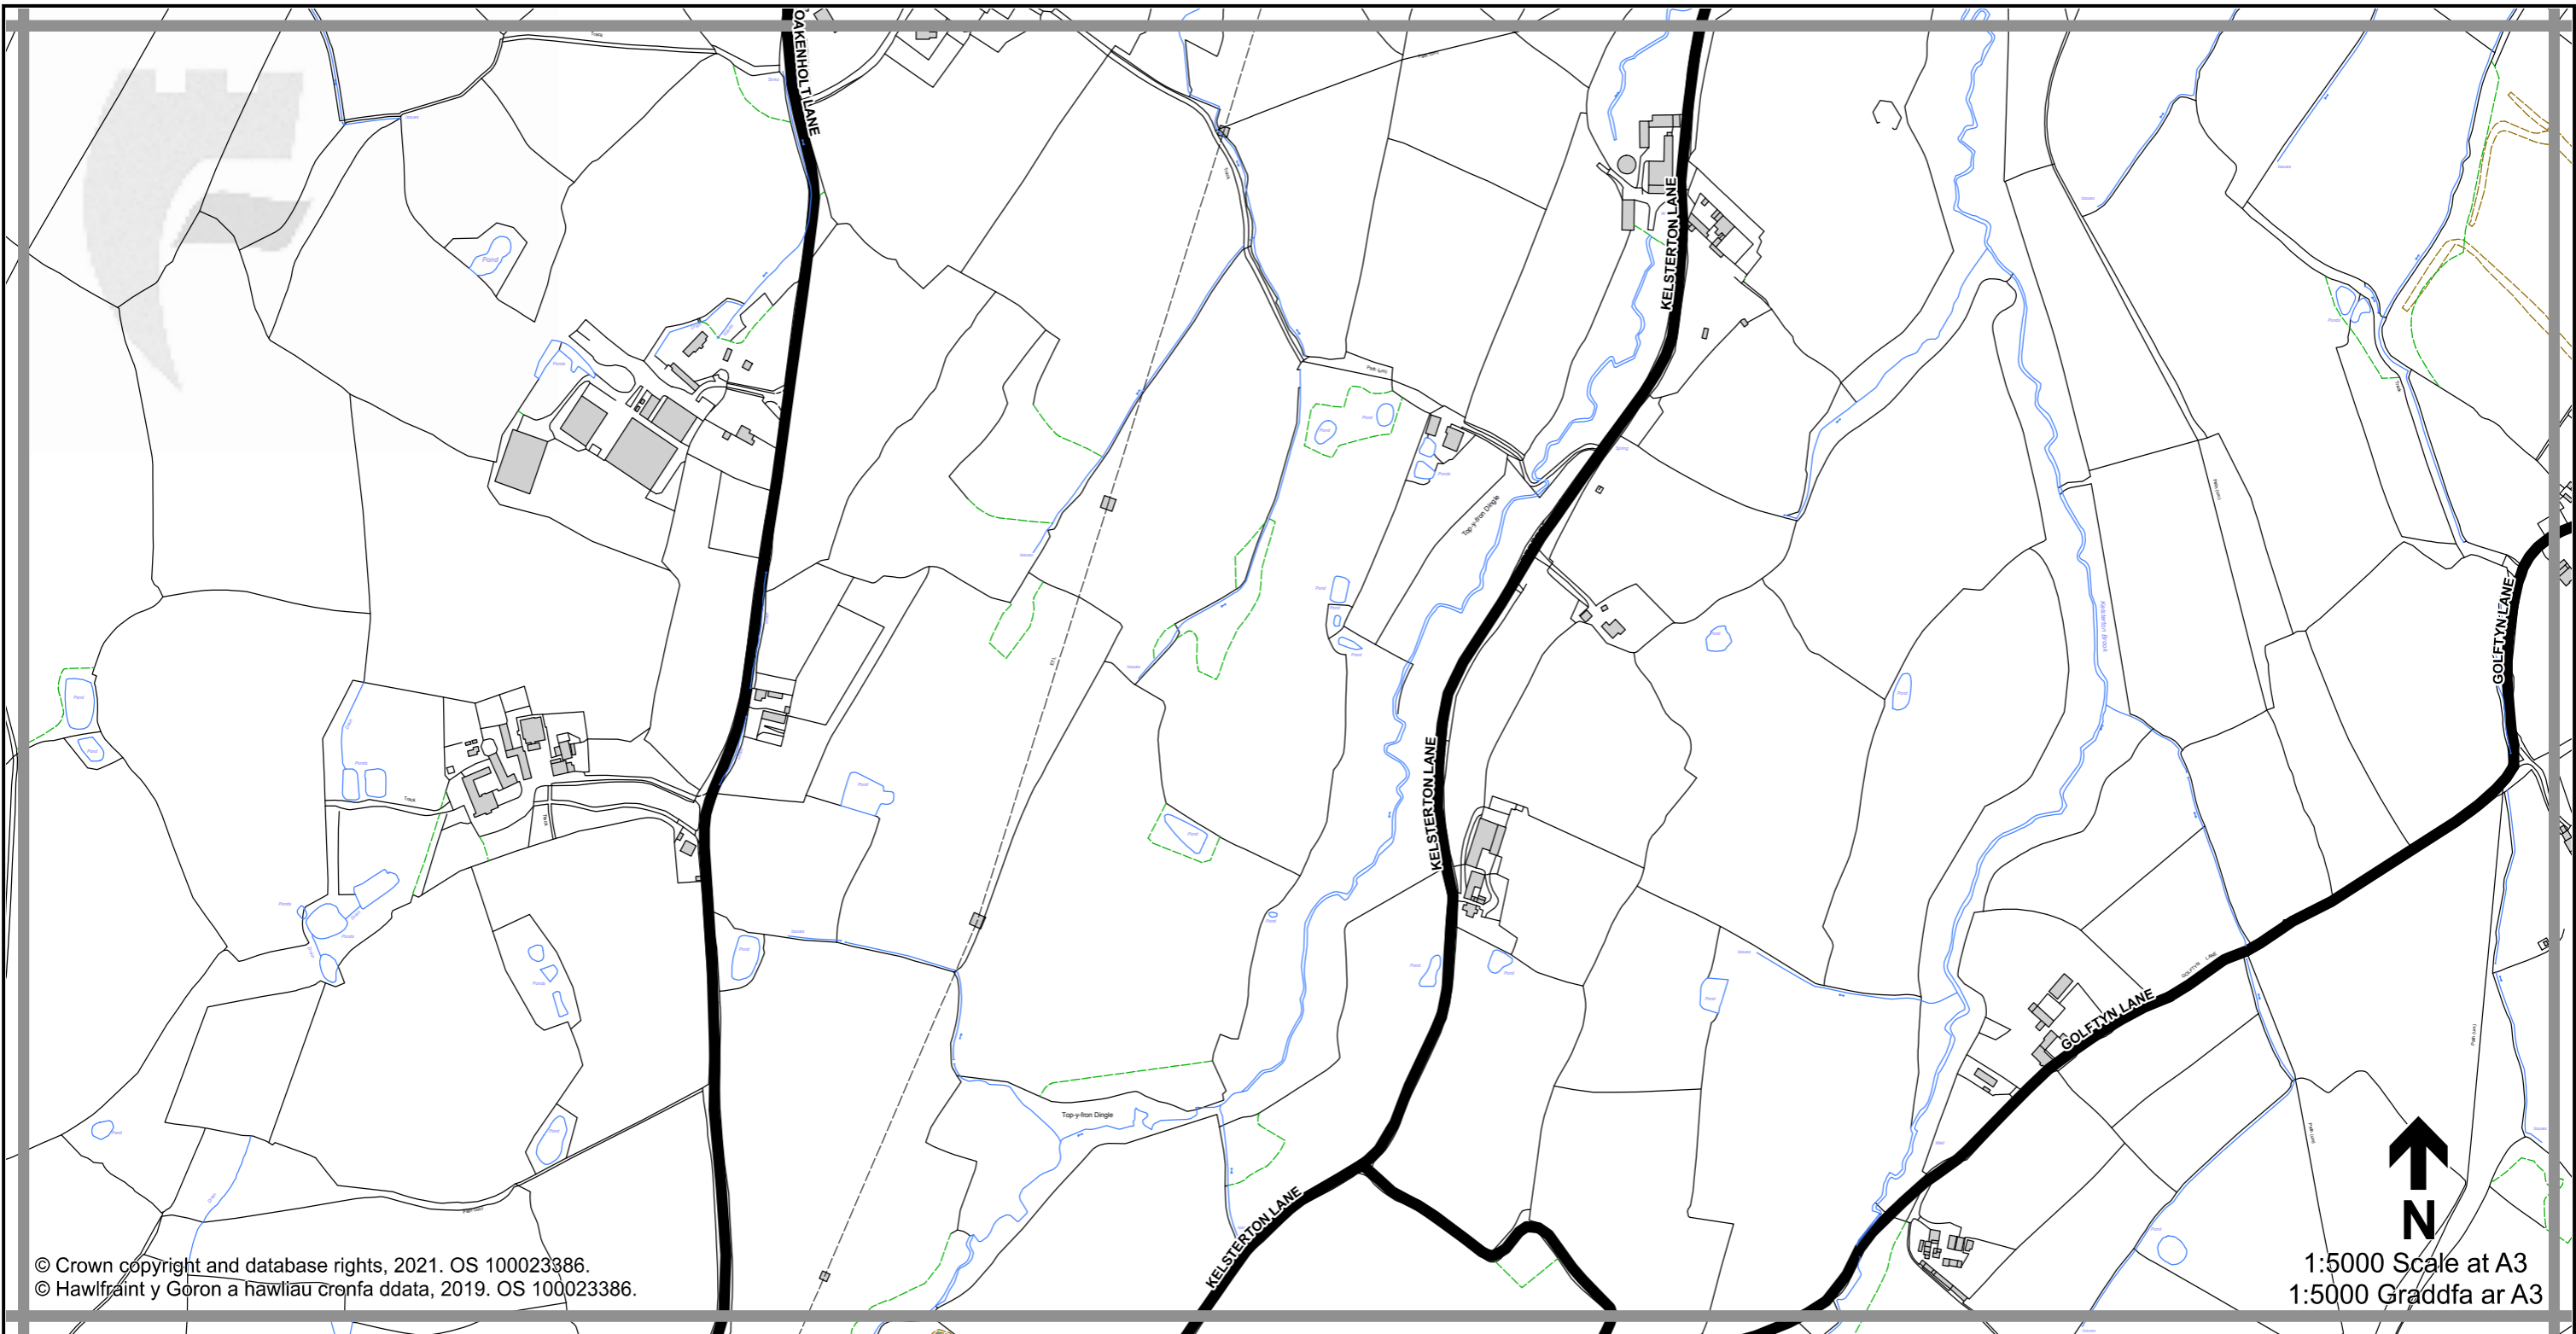

© Crown copyright and database rights, 2021. OS 100023386.
© Hawlfraint y Goron a hawliau cronfa ddata, 2019. OS 100023386.

↑
N
1:5000 Scale at A3
1:5000 Graddfa ar A3

Legend / Eglurhad

- 20 mph / mya
- Restricted Road' (30mph)
  Ffordd Gyfyngedig (30mya)
- 30 mph by Order
  30 mya drwy Orchymyn
- 40 mph / mya
- 50 mph / mya
- National Speed Limit applies
  Terfyn Cyflymder Cenedlaethol yn berthnasol
- Derestricted by Order (National Speed Limit applies)
  Heb Gyfyngiad drwy Orchymyn (Terfyn Cyflymder Cenedlaethol yn berthnasol)
- Roads subject to separate Orders
  Ffyrdd sy'n destun Gorchmynion ar wahân
- County Boundary / Ffin y Sir

THE FLINTSHIRE COUNTY COUNCIL (VARIOUS ROADS) (20MPH, 30MPH, 40MPH, 50MPH AND NATIONAL SPEED LIMITS. RESTRICTED AND DERESTRICTED ROADS) ORDER 2021.

GORCHYMYN (FFYRDD AMRYWIOL) (20MYA, 30MYA, 40MYA, 50MYA A'R TERFYNAU CYFLYMDER CENEDLAETHOL. FFYRDD CYFYNGEDIG A FFYRDD HEB GYFYNGIAD) CYNGOR SIR Y FFLINT 2021.

**Sheet
K17
Dalen**

Sheet Revision Number:
Rhif Adolgiad Y Ddalen: **1**

Sheet Active from:
Dalen yn weithredol o: **03/09/2021**