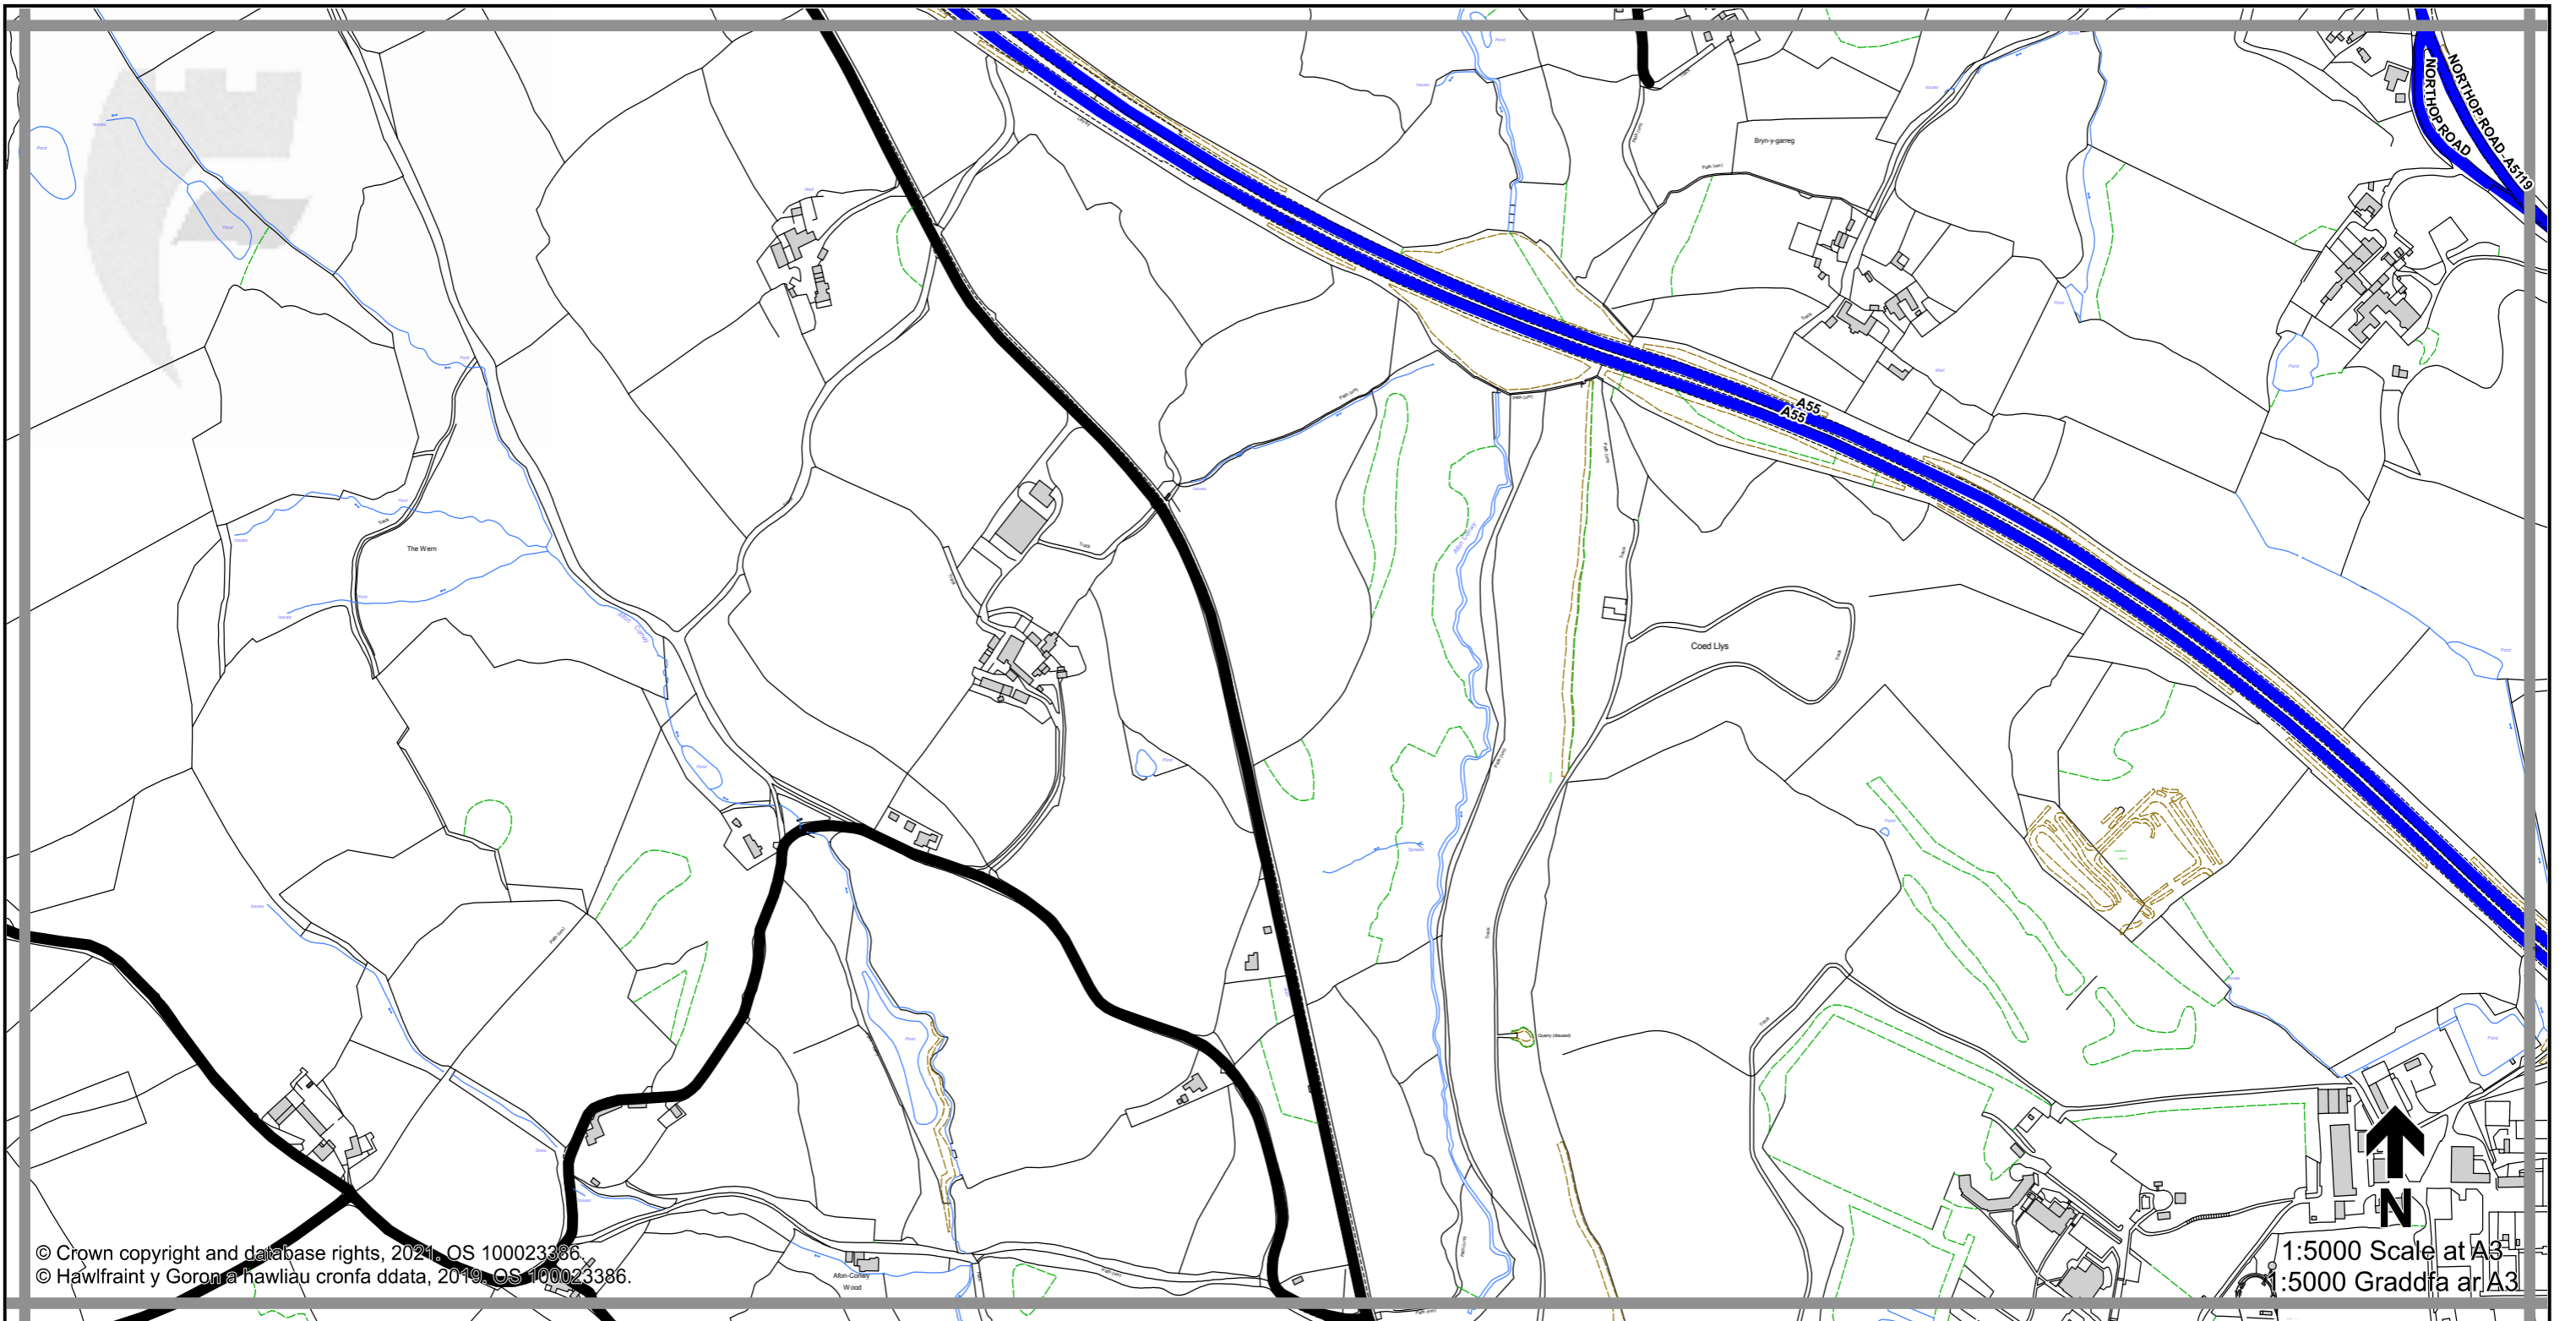

© Crown copyright and database rights, 2021, OS 100023386.
© Hawlfraint y Goron a hawliau cronfa ddata, 2019, OS 100023386.

Legend / Eglurhad

- 20 mph / mya
- Restricted Road' (30mph)
  Ffordd Gyfyngedig (30mya)
- 30 mph by Order
  30 mya drwy Orchymyn
- 40 mph / mya
- 50 mph / mya
- National Speed Limit applies
  Terfyn Cyflymder Cenedlaethol yn berthnasol
- Derestricted by Order (National Speed Limit applies)
  Heb Gyfyngiad drwy Orchymyn (Terfyn Cyflymder Cenedlaethol yn berthnasol)
- Roads subject to separate Orders
  Ffyrdd sy'n destun Gorchmynion ar wahân
- County Boundary / Ffin y Sir

THE FLINTSHIRE COUNTY COUNCIL (VARIOUS ROADS) (20MPH, 30MPH, 40MPH, 50MPH AND NATIONAL SPEED LIMITS. RESTRICTED AND DERESTRICTED ROADS) ORDER 2021.

GORCHMYN (FFYRDD AMRYWIOL) (20MYA, 30MYA, 40MYA, 50MYA A'R TERFYNAU CYFLYMDER CENEDLAETHOL. FFYRDD CYFYNGEDIG A FFYRDD HEB GYFYNGIAD) CYNGOR SIR Y FFLINT 2021.

**Sheet
117
Dalen**

**Sheet Revision Number:
Rhif Adolgiad Y Ddalen: 1**
**Sheet Active from:
Dalen yn weithredol o: 03/09/2021**