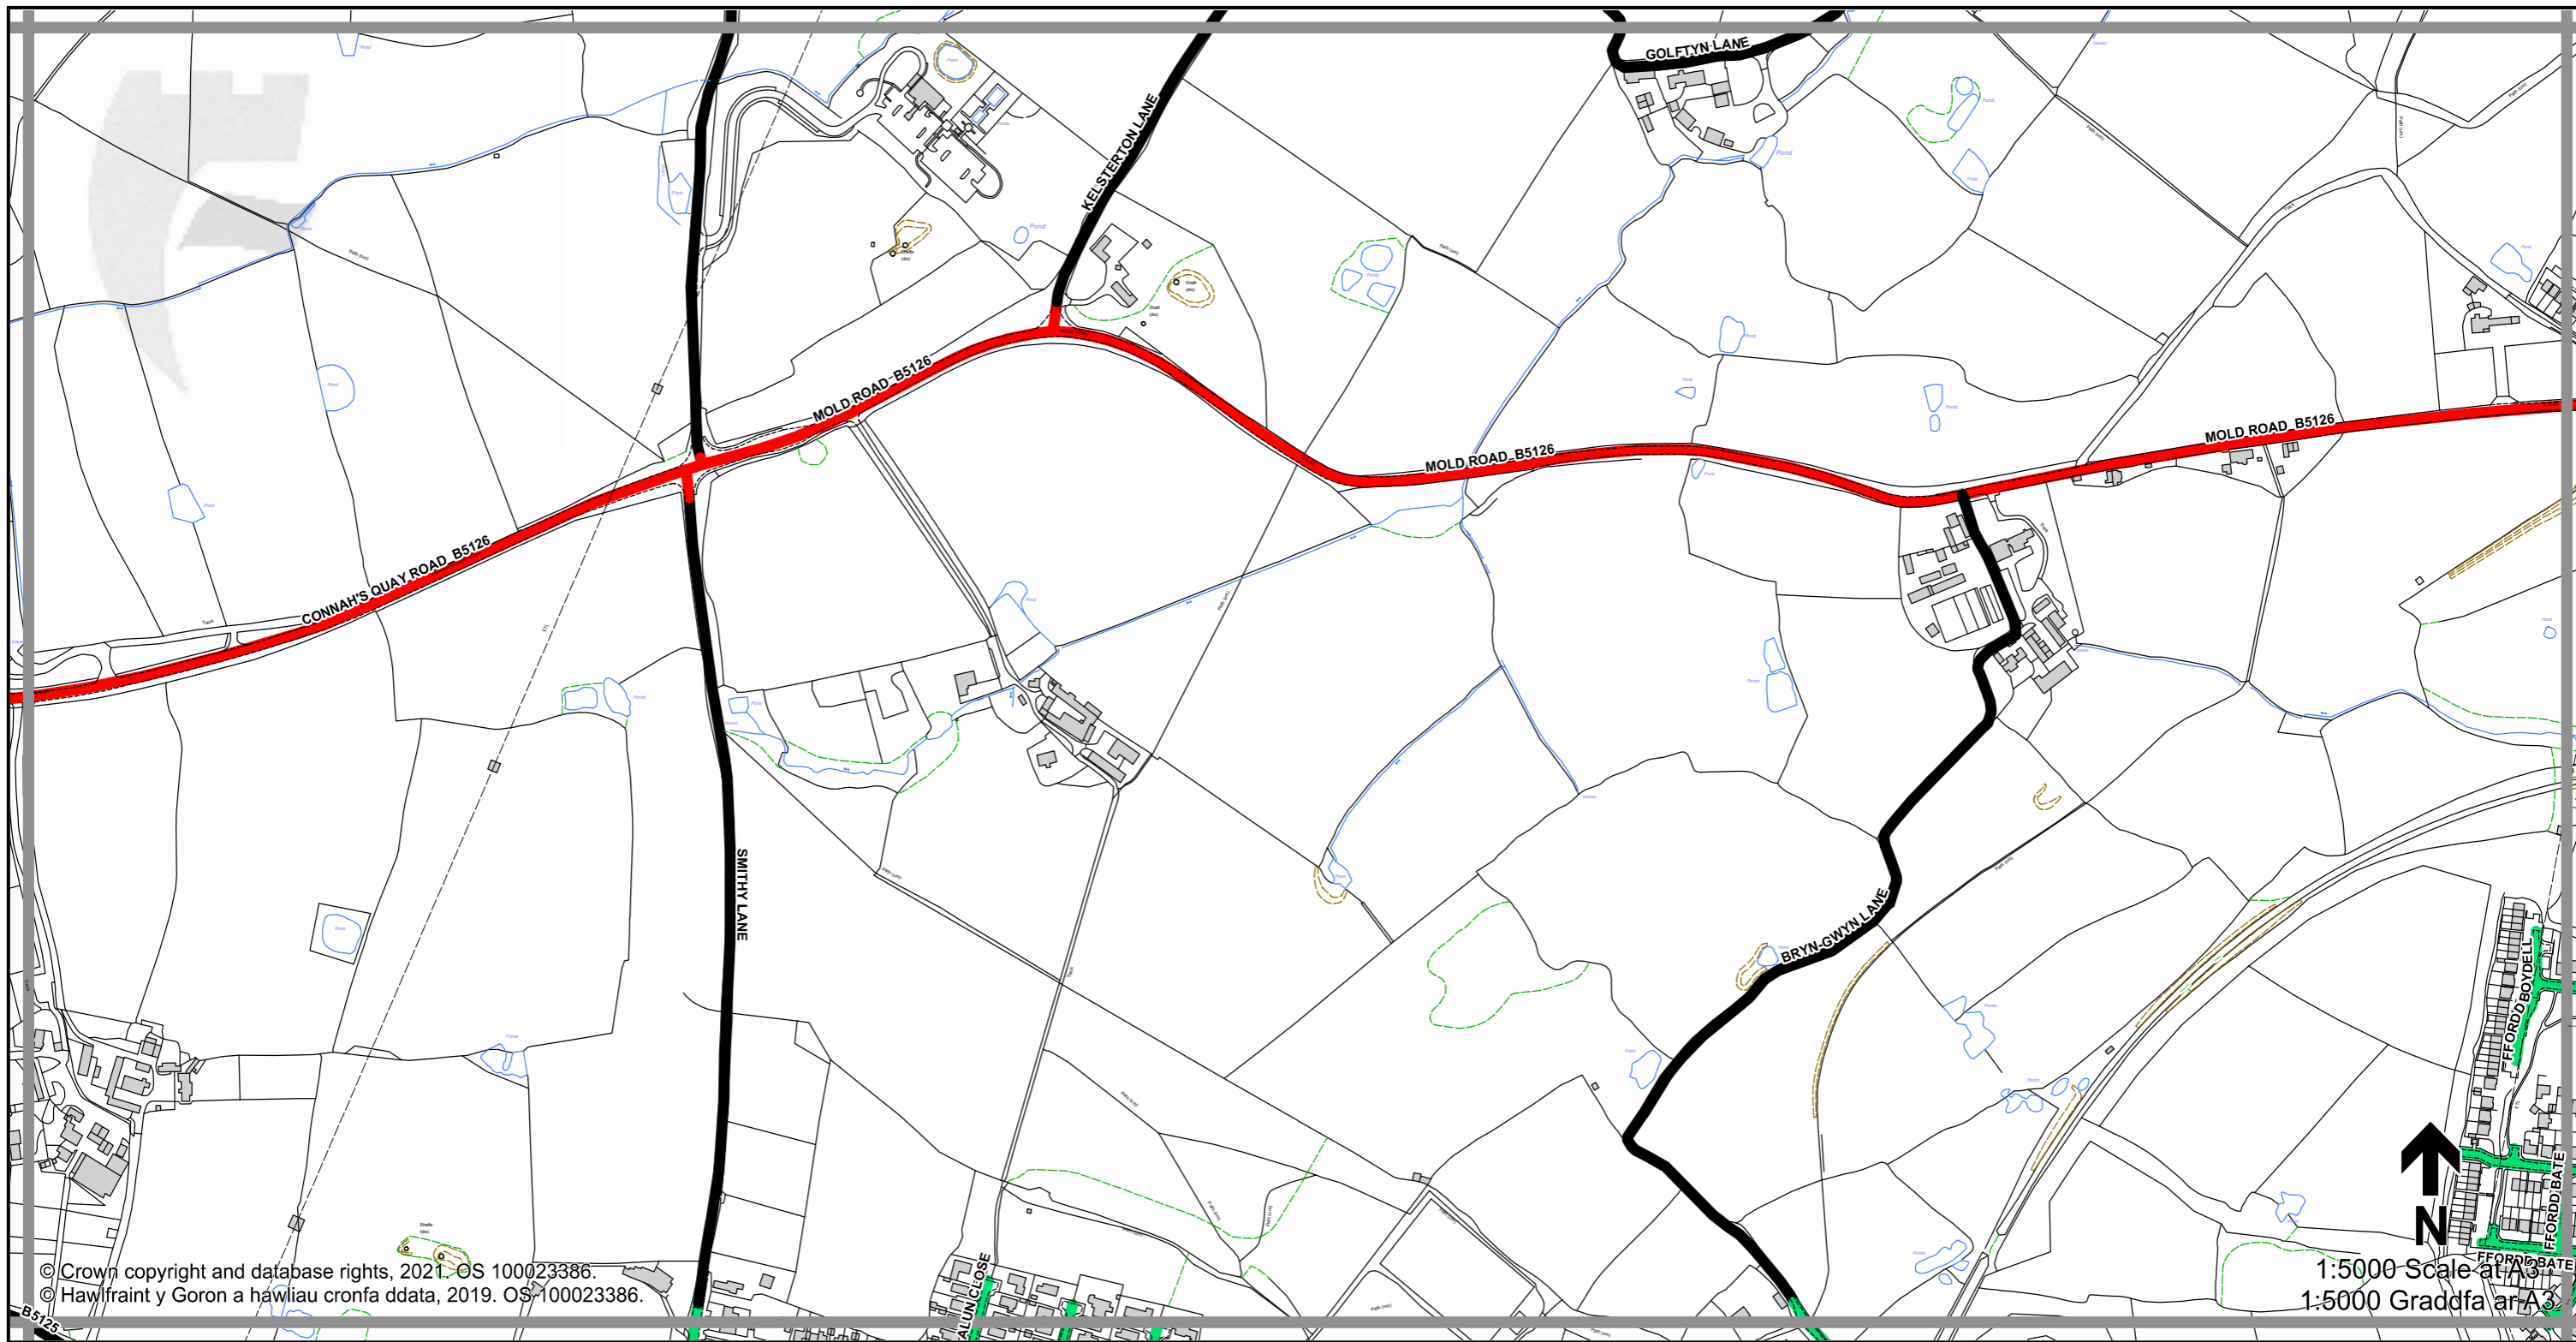

Legend / Eglurhad

- 20 mph / mya
- Restricted Road' (30mph)
  Ffordd Gyfyngedig (30mya)
- 30 mph by Order
  30 mya drwy Orchymyn
- 40 mph / mya
- 50 mph / mya
- National Speed Limit applies
  Terfyn Cyflymder Cenedlaethol yn berthnasol
- Derestricted by Order (National Speed Limit applies)
  Heb Gyfyngiad drwy Orchymyn (Terfyn Cyflymder Cenedlaethol yn berthnasol)
- Roads subject to separate Orders
  Ffyrdd sy'n destun Gorchmynion ar wahân
- County Boundary / Ffin y Sir

THE FLINTSHIRE COUNTY COUNCIL (VARIOUS ROADS) (20MPH, 30MPH, 40MPH, 50MPH AND NATIONAL SPEED LIMITS. RESTRICTED AND DERESTRICTED ROADS) ORDER 2021.

GORCHYMYN (FFYRDD AMRYWIOL) (20MYA, 30MYA, 40MYA, 50MYA A'R TERFYNAU CYFLYMDER CENEDLAETHOL. FFYRDD CYFYNGEDIG A FFYRDD HEB GYFYNGIAD) CYNGOR SIR Y FFLINT 2021.

**Sheet
K16
Dalen**

Sheet Revision Number:
Rhif Adolgiad Y Ddalen: **1**

Sheet Active from:
Dalen yn weithredol o: **03/09/2021**