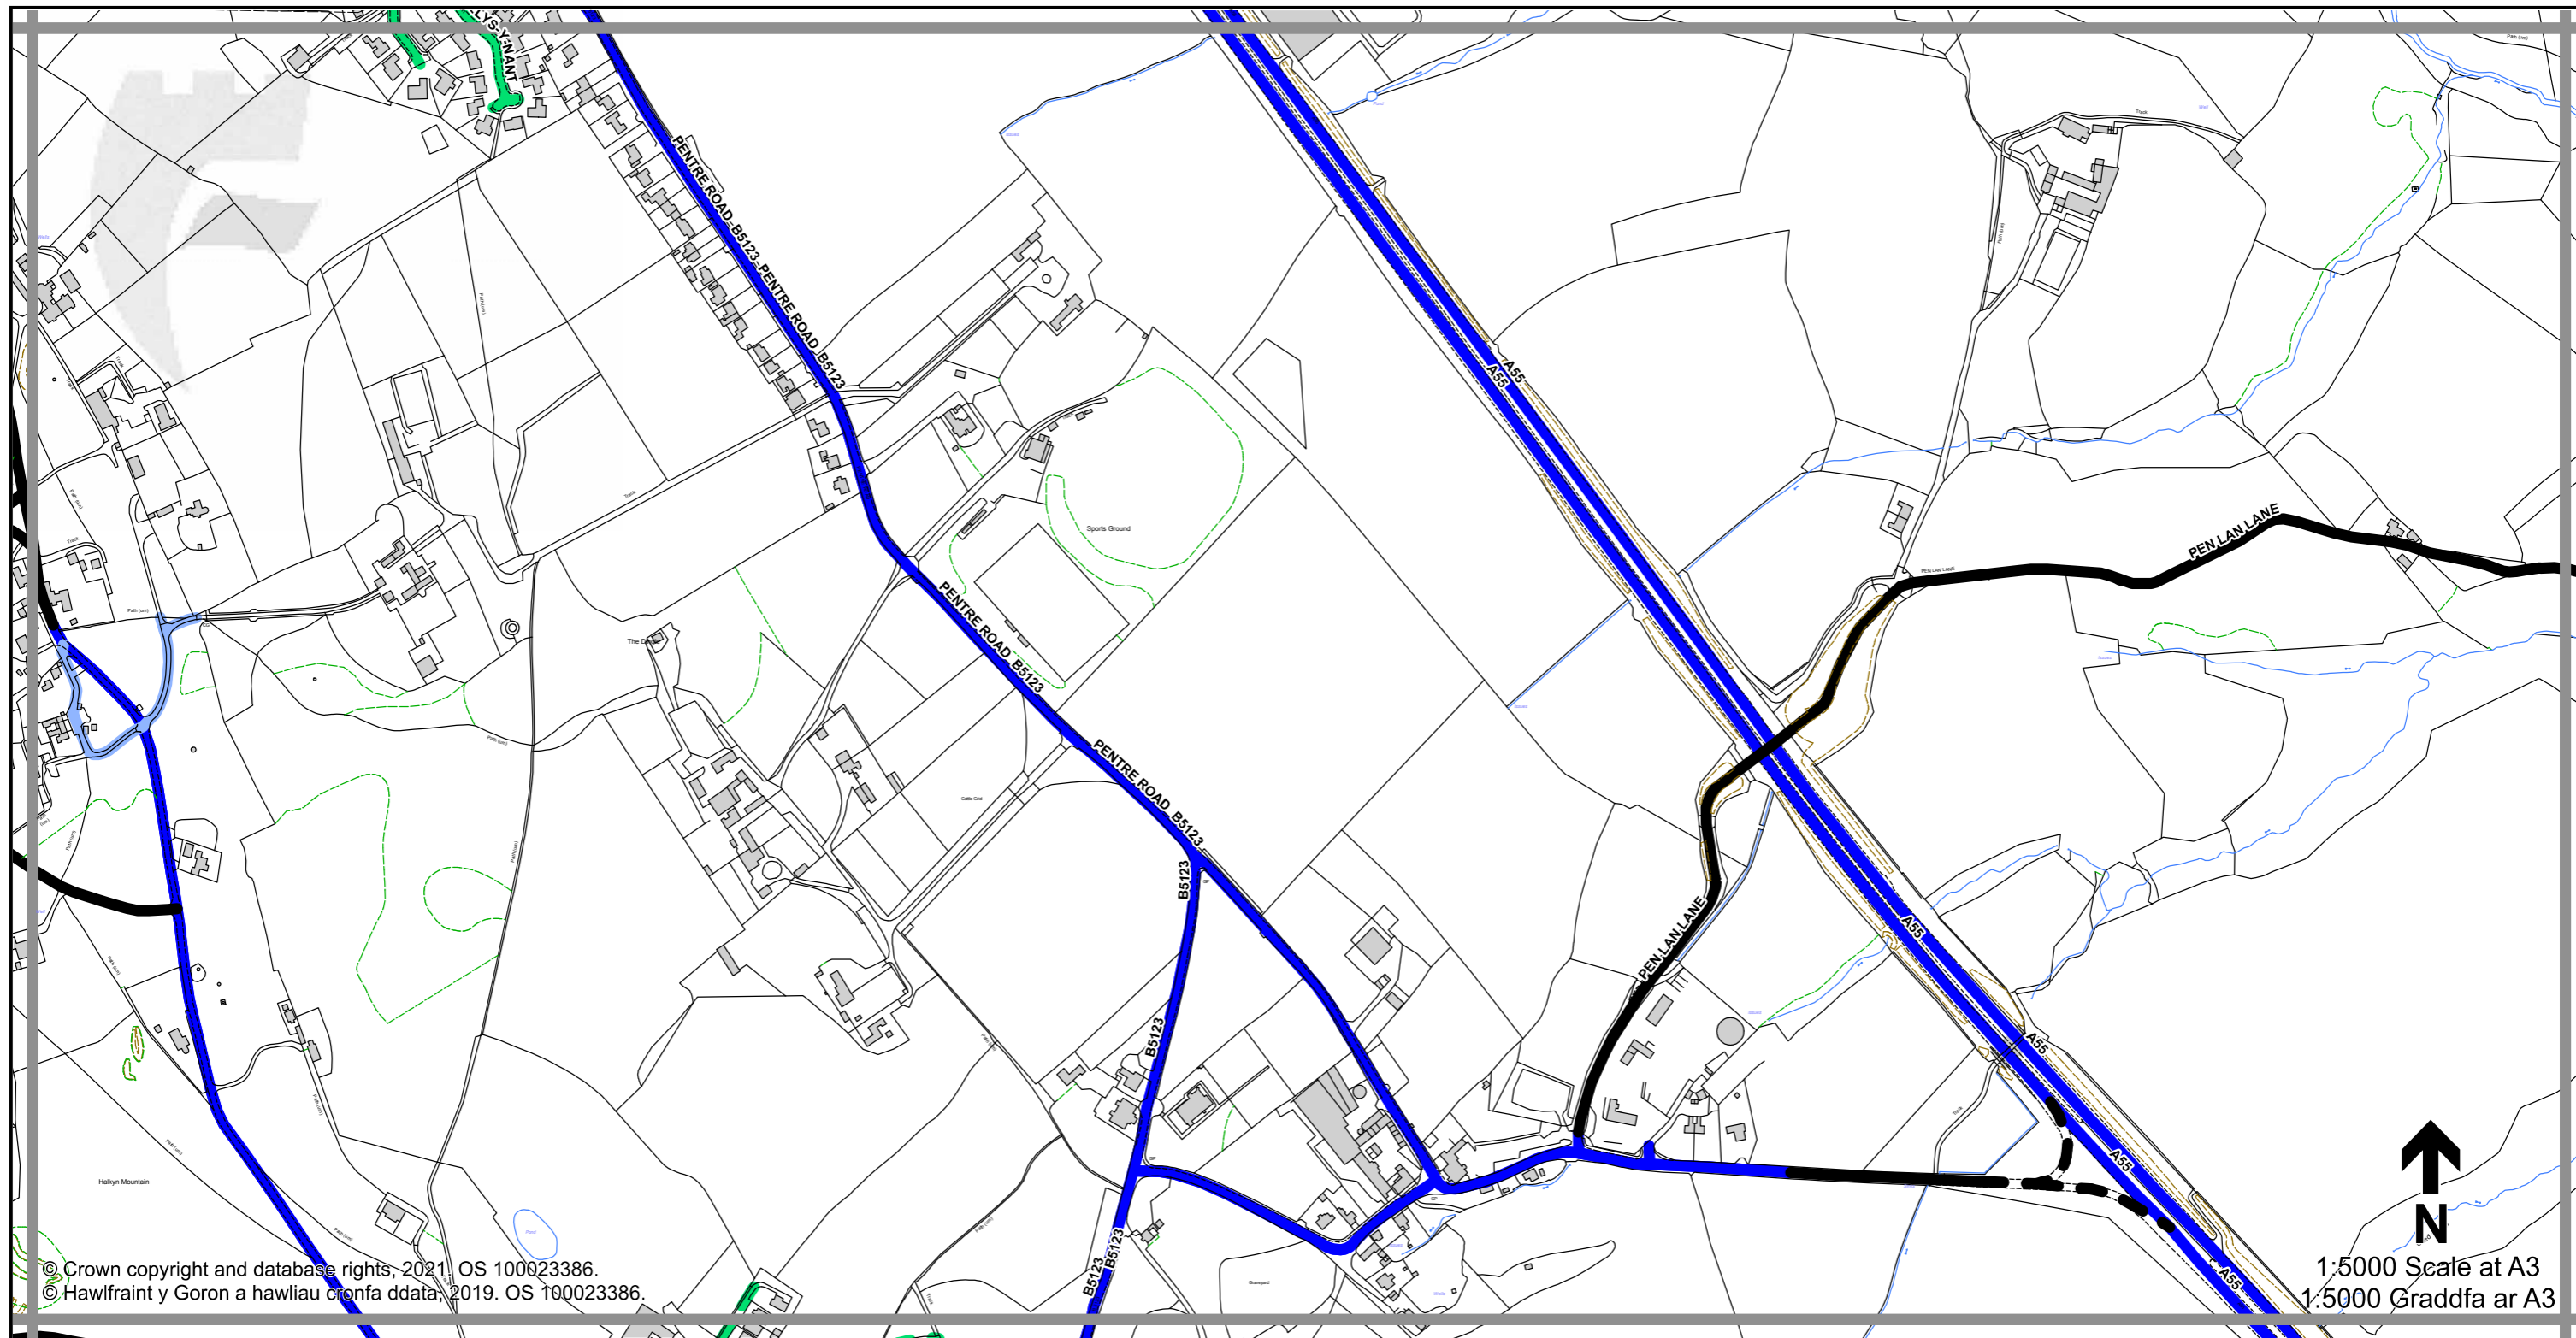

Legend / Eglurhad

- 20 mph / mya
- Restricted Road' (30mph)
  Ffordd Gyfyngedig (30mya)
- 30 mph by Order
  30 mya drwy Orchymyn
- 40 mph / mya
- 50 mph / mya
- National Speed Limit applies
  Terfyn Cyflymder Cenedlaethol yn berthnasol
- Derestricted by Order (National Speed Limit applies)
  Heb Gyfyngiad drwy Orchymyn (Terfyn Cyflymder Cenedlaethol yn berthnasol)
- Roads subject to separate Orders
  Ffyrdd sy'n destun Gorchmynion ar wahân
- County Boundary / Ffin y Sir

**THE FLINTSHIRE COUNTY COUNCIL (VARIOUS ROADS)
(20MPH, 30MPH, 40MPH, 50MPH AND NATIONAL SPEED LIMITS.
RESTRICTED AND DERESTRICTED ROADS) ORDER 2021.**

**GORCHYMYN (FFYRDD AMRYWIOL) (20MYA, 30MYA, 40MYA,
50MYA A'R TERFYNAU CYFLYMDER CENEDLAETHOL.
FFYRDD CYFYNGEDIG A FFYRDD HEB GYFYNGIAD)
CYNGOR SIR Y FFLINT 2021.**

**Sheet
H19
Dalen**

**Sheet Revision Number:
Rhif Adolgiad Y Ddalen: 1**
**Sheet Active from:
Dalen yn weithredol o: 03/09/2021**