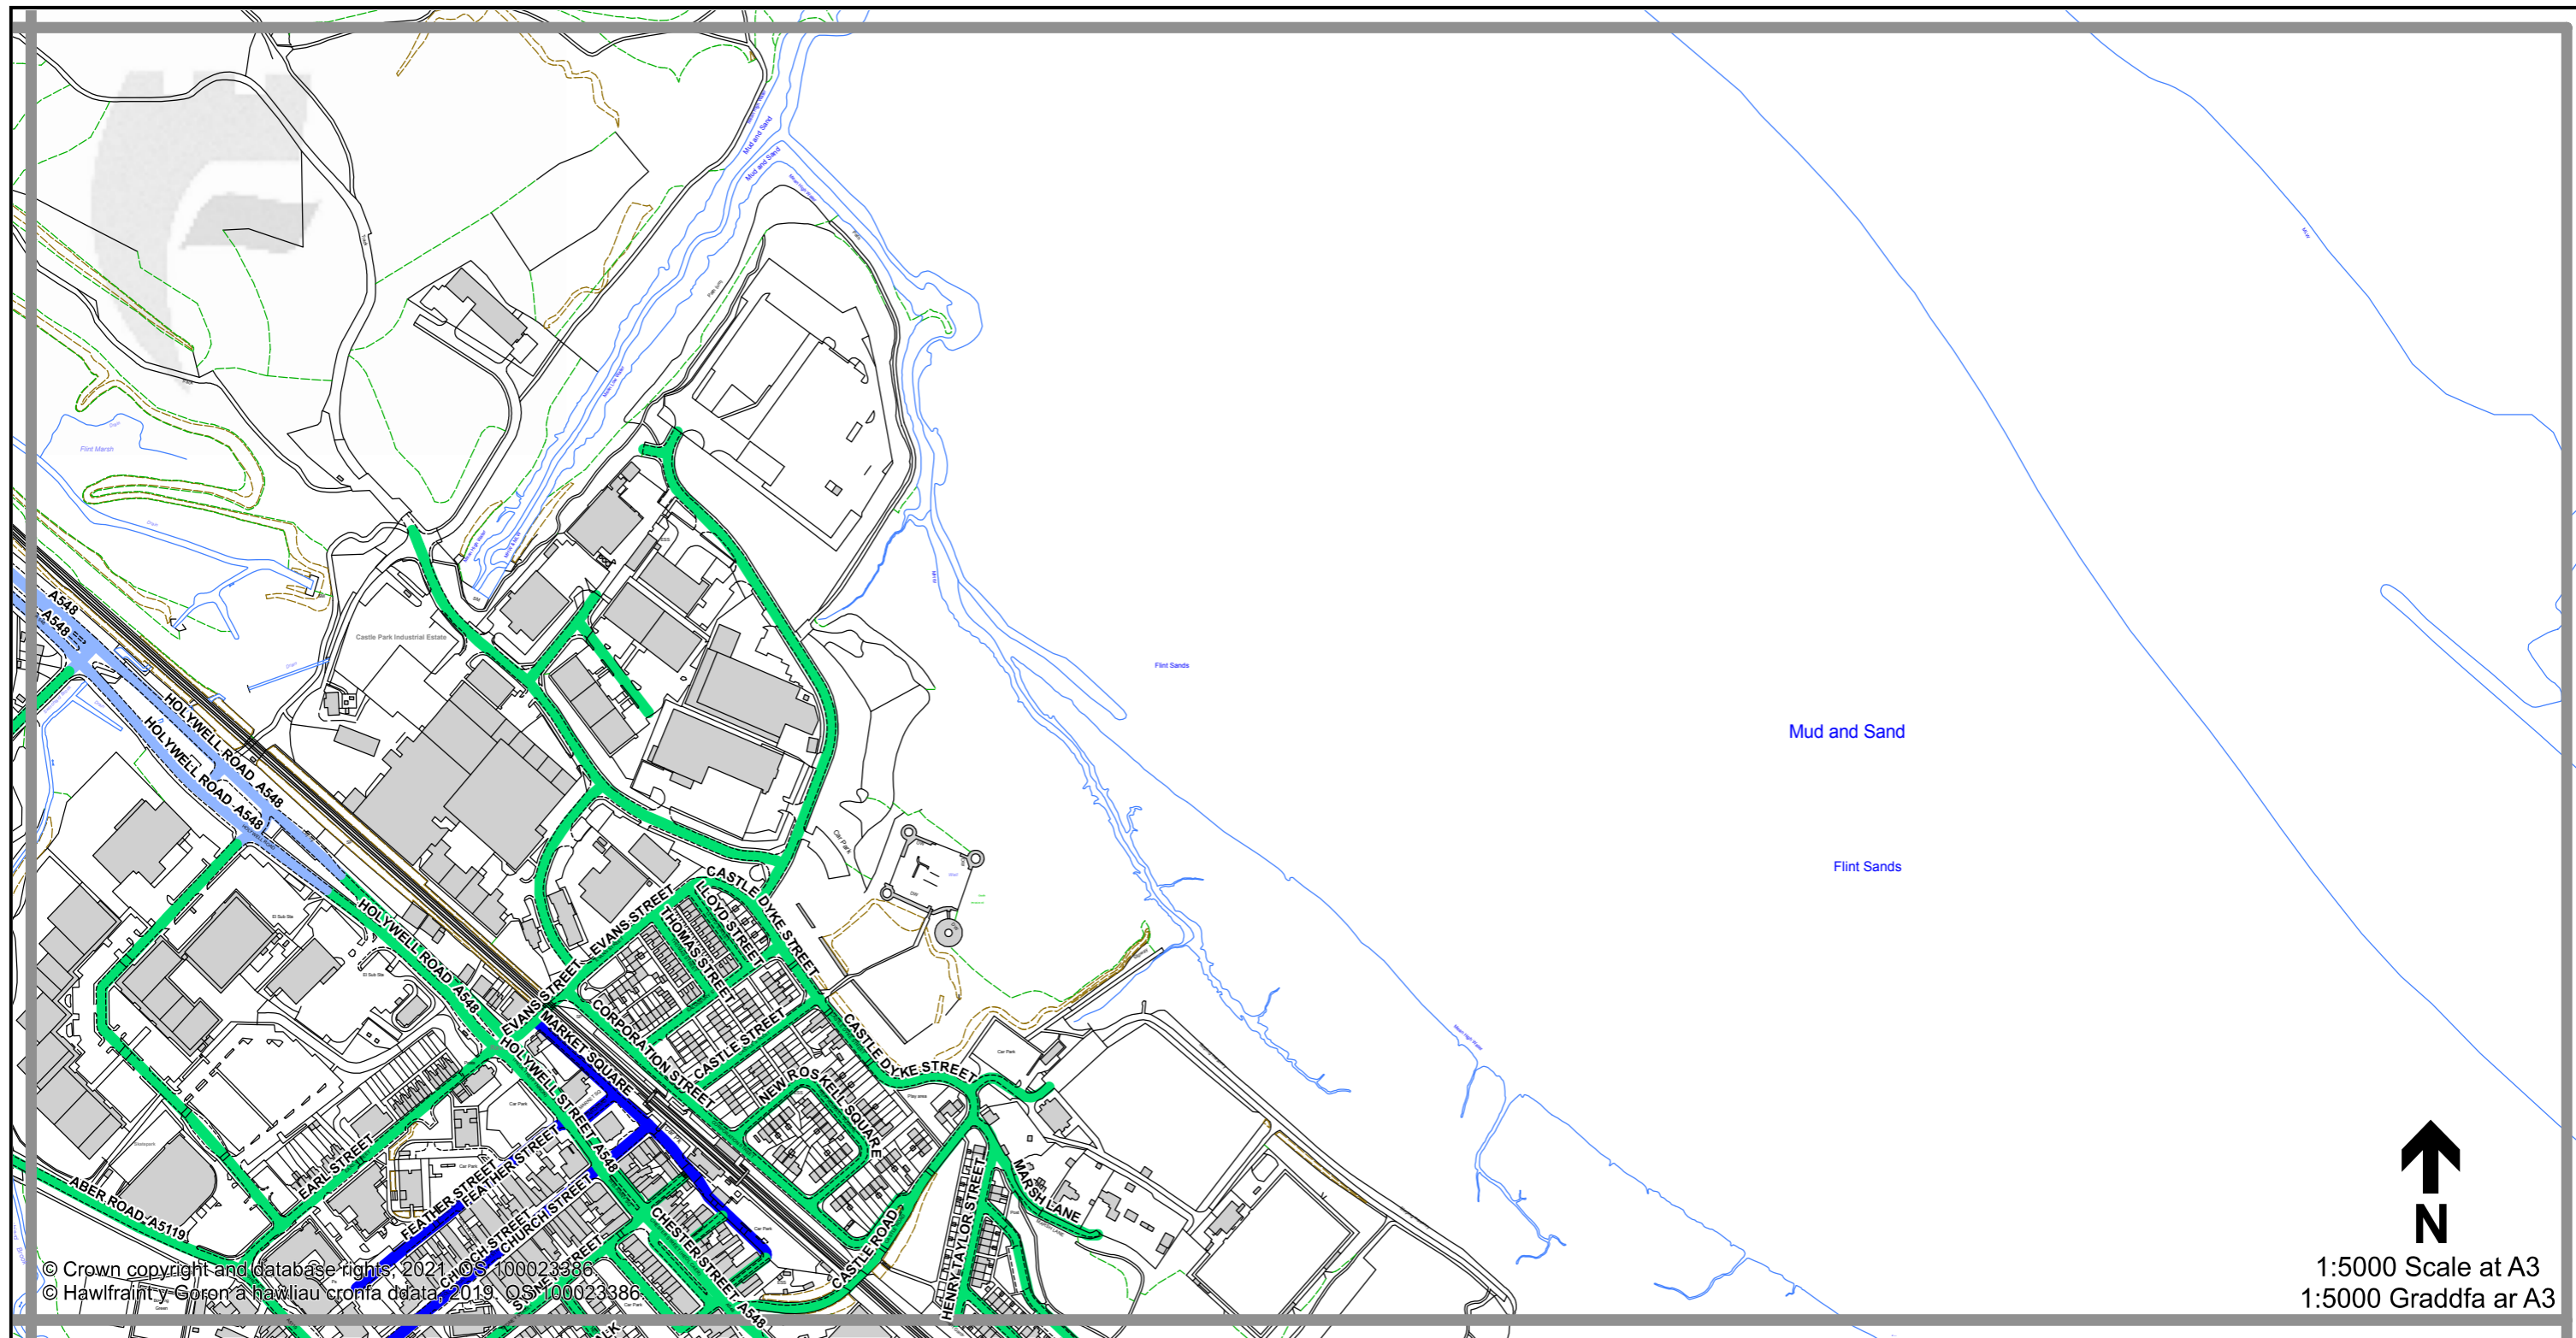

Legend / Eglurhad

- 20 mph / mya
- Restricted Road' (30mph)
  Ffordd Gyfyngedig (30mya)
- 30 mph by Order
  30 mya drwy Orchymyn
- 40 mph / mya
- 50 mph / mya
- National Speed Limit applies
  Terfyn Cyflymder Cenedlaethol yn berthnasol
- Derestricted by Order (National Speed Limit applies)
  Heb Gyfyngiad drwy Orchymyn (Terfyn Cyflymder Cenedlaethol yn berthnasol)
- Roads subject to separate Orders
  Ffyrdd sy'n destun Gorchmynion ar wahân
- County Boundary / Ffin y Sir

THE FLINTSHIRE COUNTY COUNCIL (VARIOUS ROADS) (20MPH, 30MPH, 40MPH, 50MPH AND NATIONAL SPEED LIMITS. RESTRICTED AND DERESTRICTED ROADS) ORDER 2021.

GORCHYMYN (FFYRDD AMRYWIOL) (20MYA, 30MYA, 40MYA, 50MYA A'R TERFYNAU CYFLYMDER CENEDLAETHOL. FFYRDD CYFYNGEDIG A FFYRDD HEB GYFYNGIAD) CYNGOR SIR Y FFLINT 2021.

**Sheet
J21
Dalen**

Sheet Revision Number:
Rhif Adolgiad Y Ddalen: **1**

Sheet Active from:
Dalen yn weithredol o: **03/09/2021**