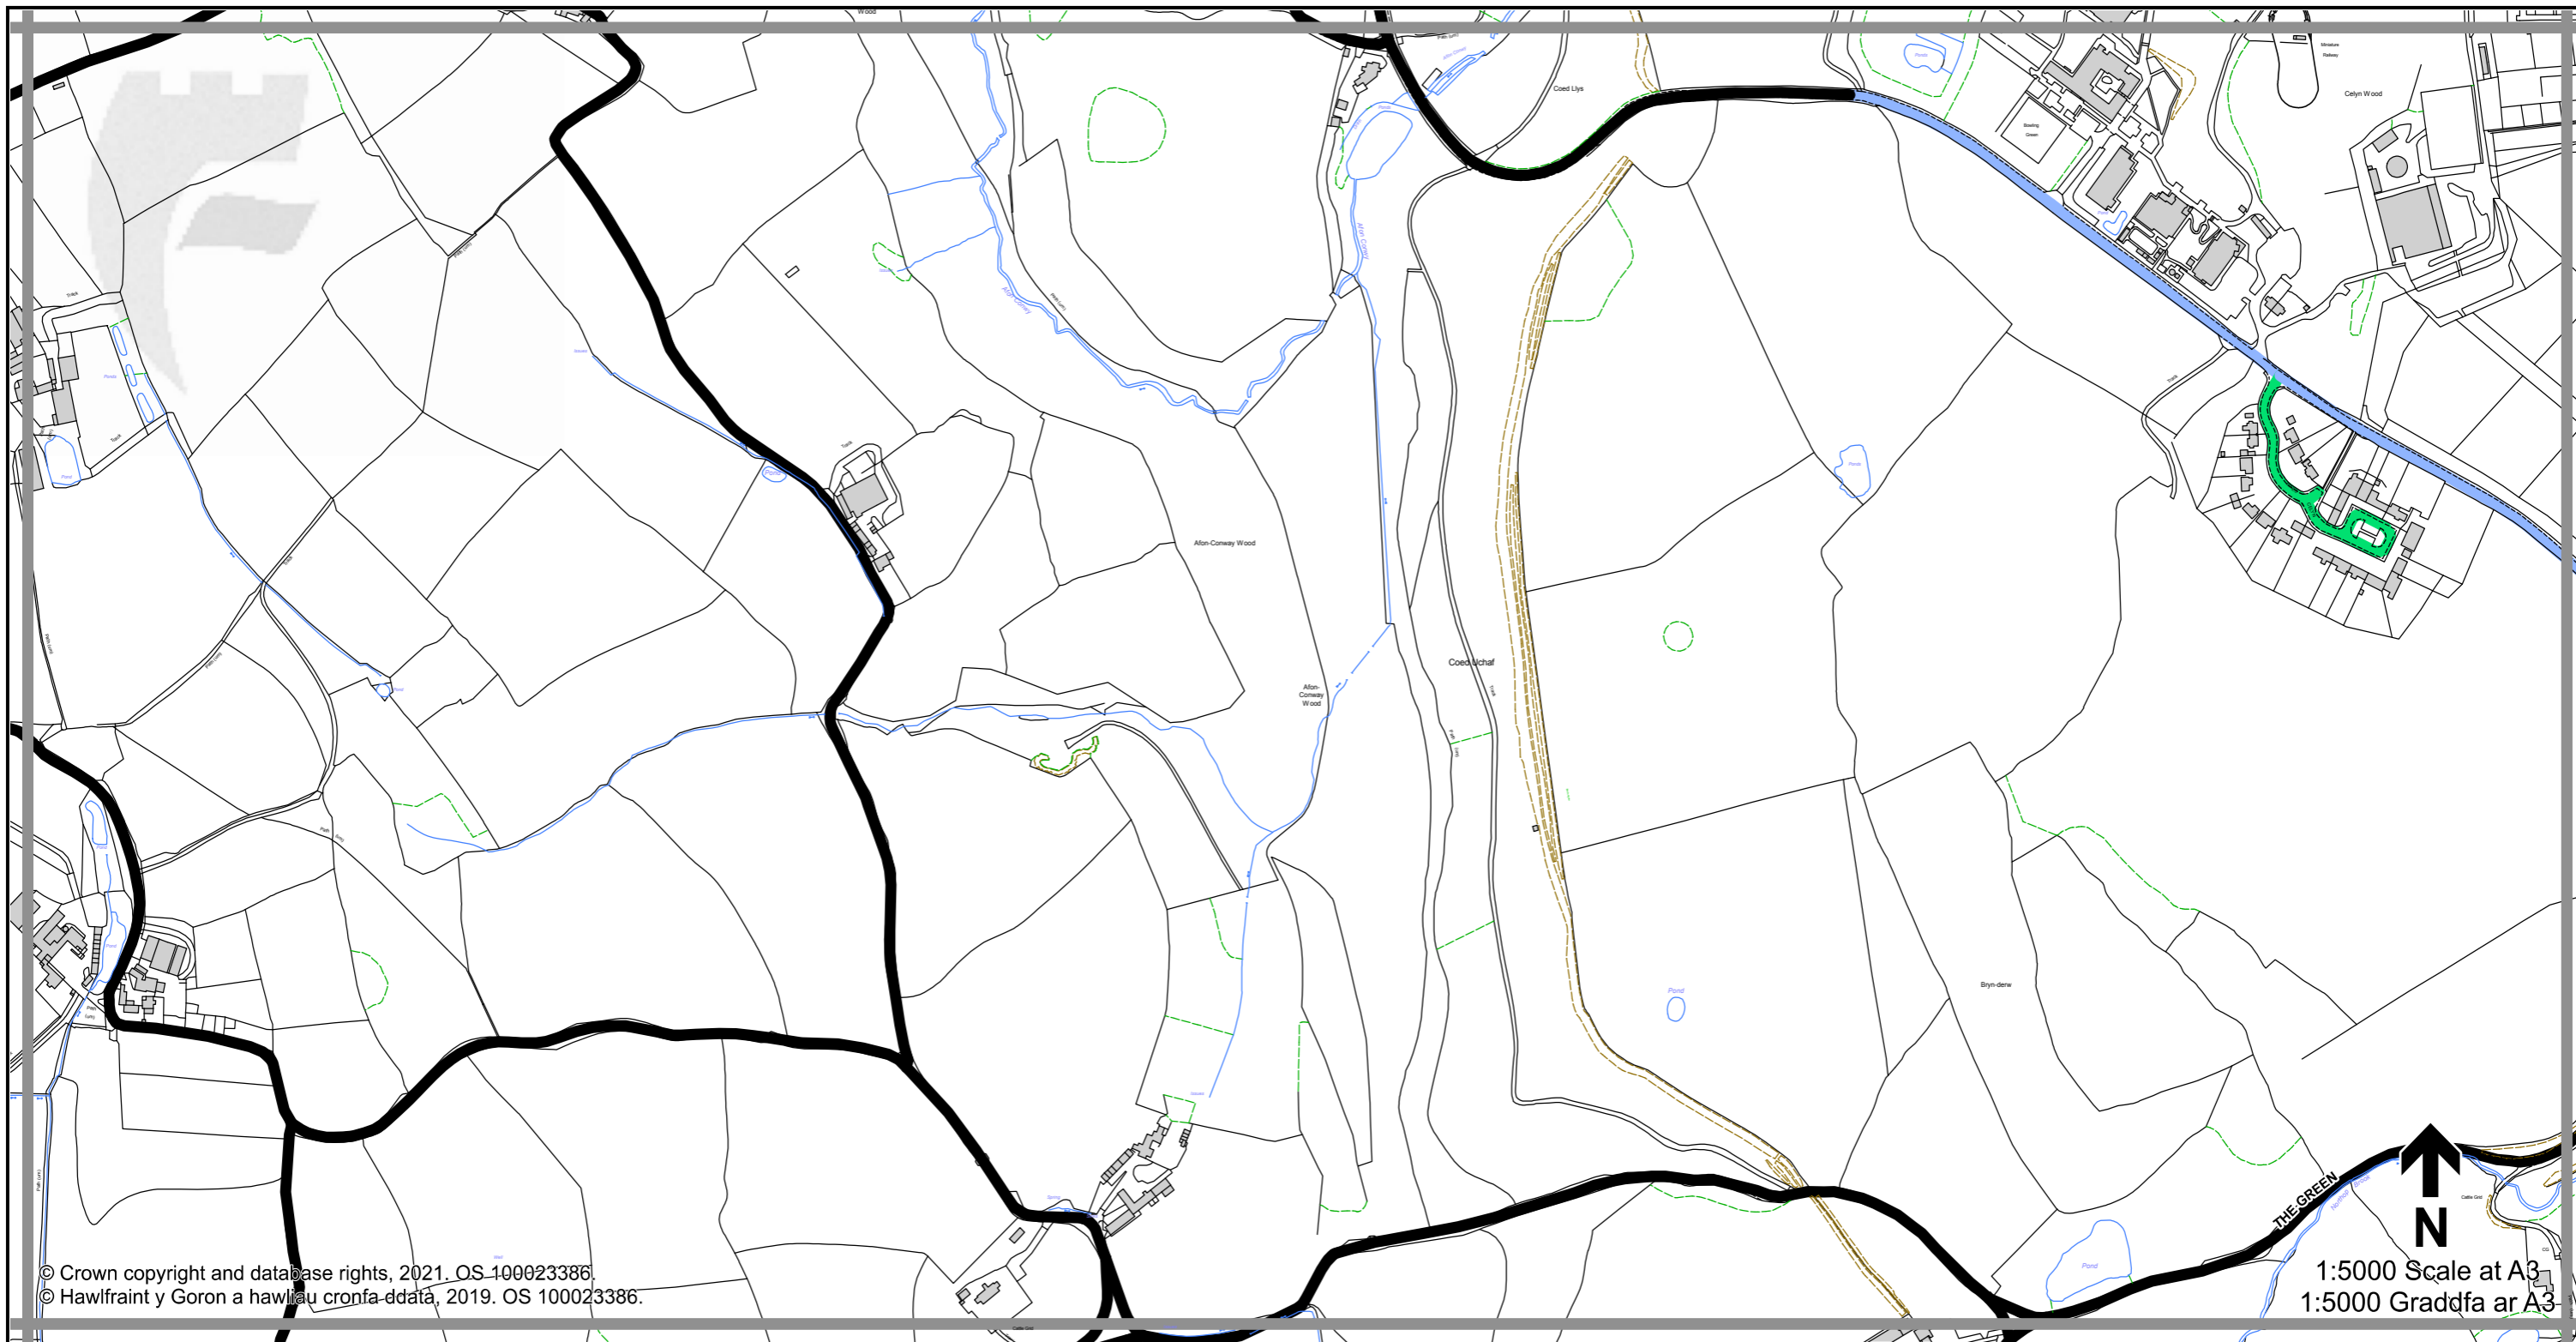

© Crown copyright and database rights, 2021. OS 100023386.
© Hawlfraint y Goron a hawliau cronfa-ddata, 2019. OS 100023386.

1:5000 Scale at A3
1:5000 Graddfa ar A3

Legend / Eglurhad

- 20 mph / mya
- Restricted Road' (30mph)
  Ffordd Gyfyngedig (30mya)
- 30 mph by Order
  30 mya drwy Orchymyn
- 40 mph / mya
- 50 mph / mya
- National Speed Limit applies
  Terfyn Cyflymder Cenedlaethol yn berthnasol
- Derestricted by Order (National Speed Limit applies)
  Heb Gyfyngiad drwy Orchymyn (Terfyn Cyflymder Cenedlaethol yn berthnasol)
- Roads subject to separate Orders
  Ffyrdd sy'n destun Gorchmynion ar wahân
- County Boundary / Ffin y Sir

THE FLINTSHIRE COUNTY COUNCIL (VARIOUS ROADS) (20MPH, 30MPH, 40MPH, 50MPH AND NATIONAL SPEED LIMITS. RESTRICTED AND DERESTRICTED ROADS) ORDER 2021.

GORCHYMYN (FFYRDD AMRYWIOL) (20MYA, 30MYA, 40MYA, 50MYA A'R TERFYNAU CYFLYMDER CENEDLAETHOL. FFYRDD CYFYNGEDIG A FFYRDD HEB GYFYNGIAD) CYNGOR SIR Y FFLINT 2021.

**Sheet
I16
Dalen**

Sheet Revision Number:
Rhif Adolgiad Y Ddalen: **1**
Sheet Active from:
Dalen yn weithredol o: **03/09/2021**