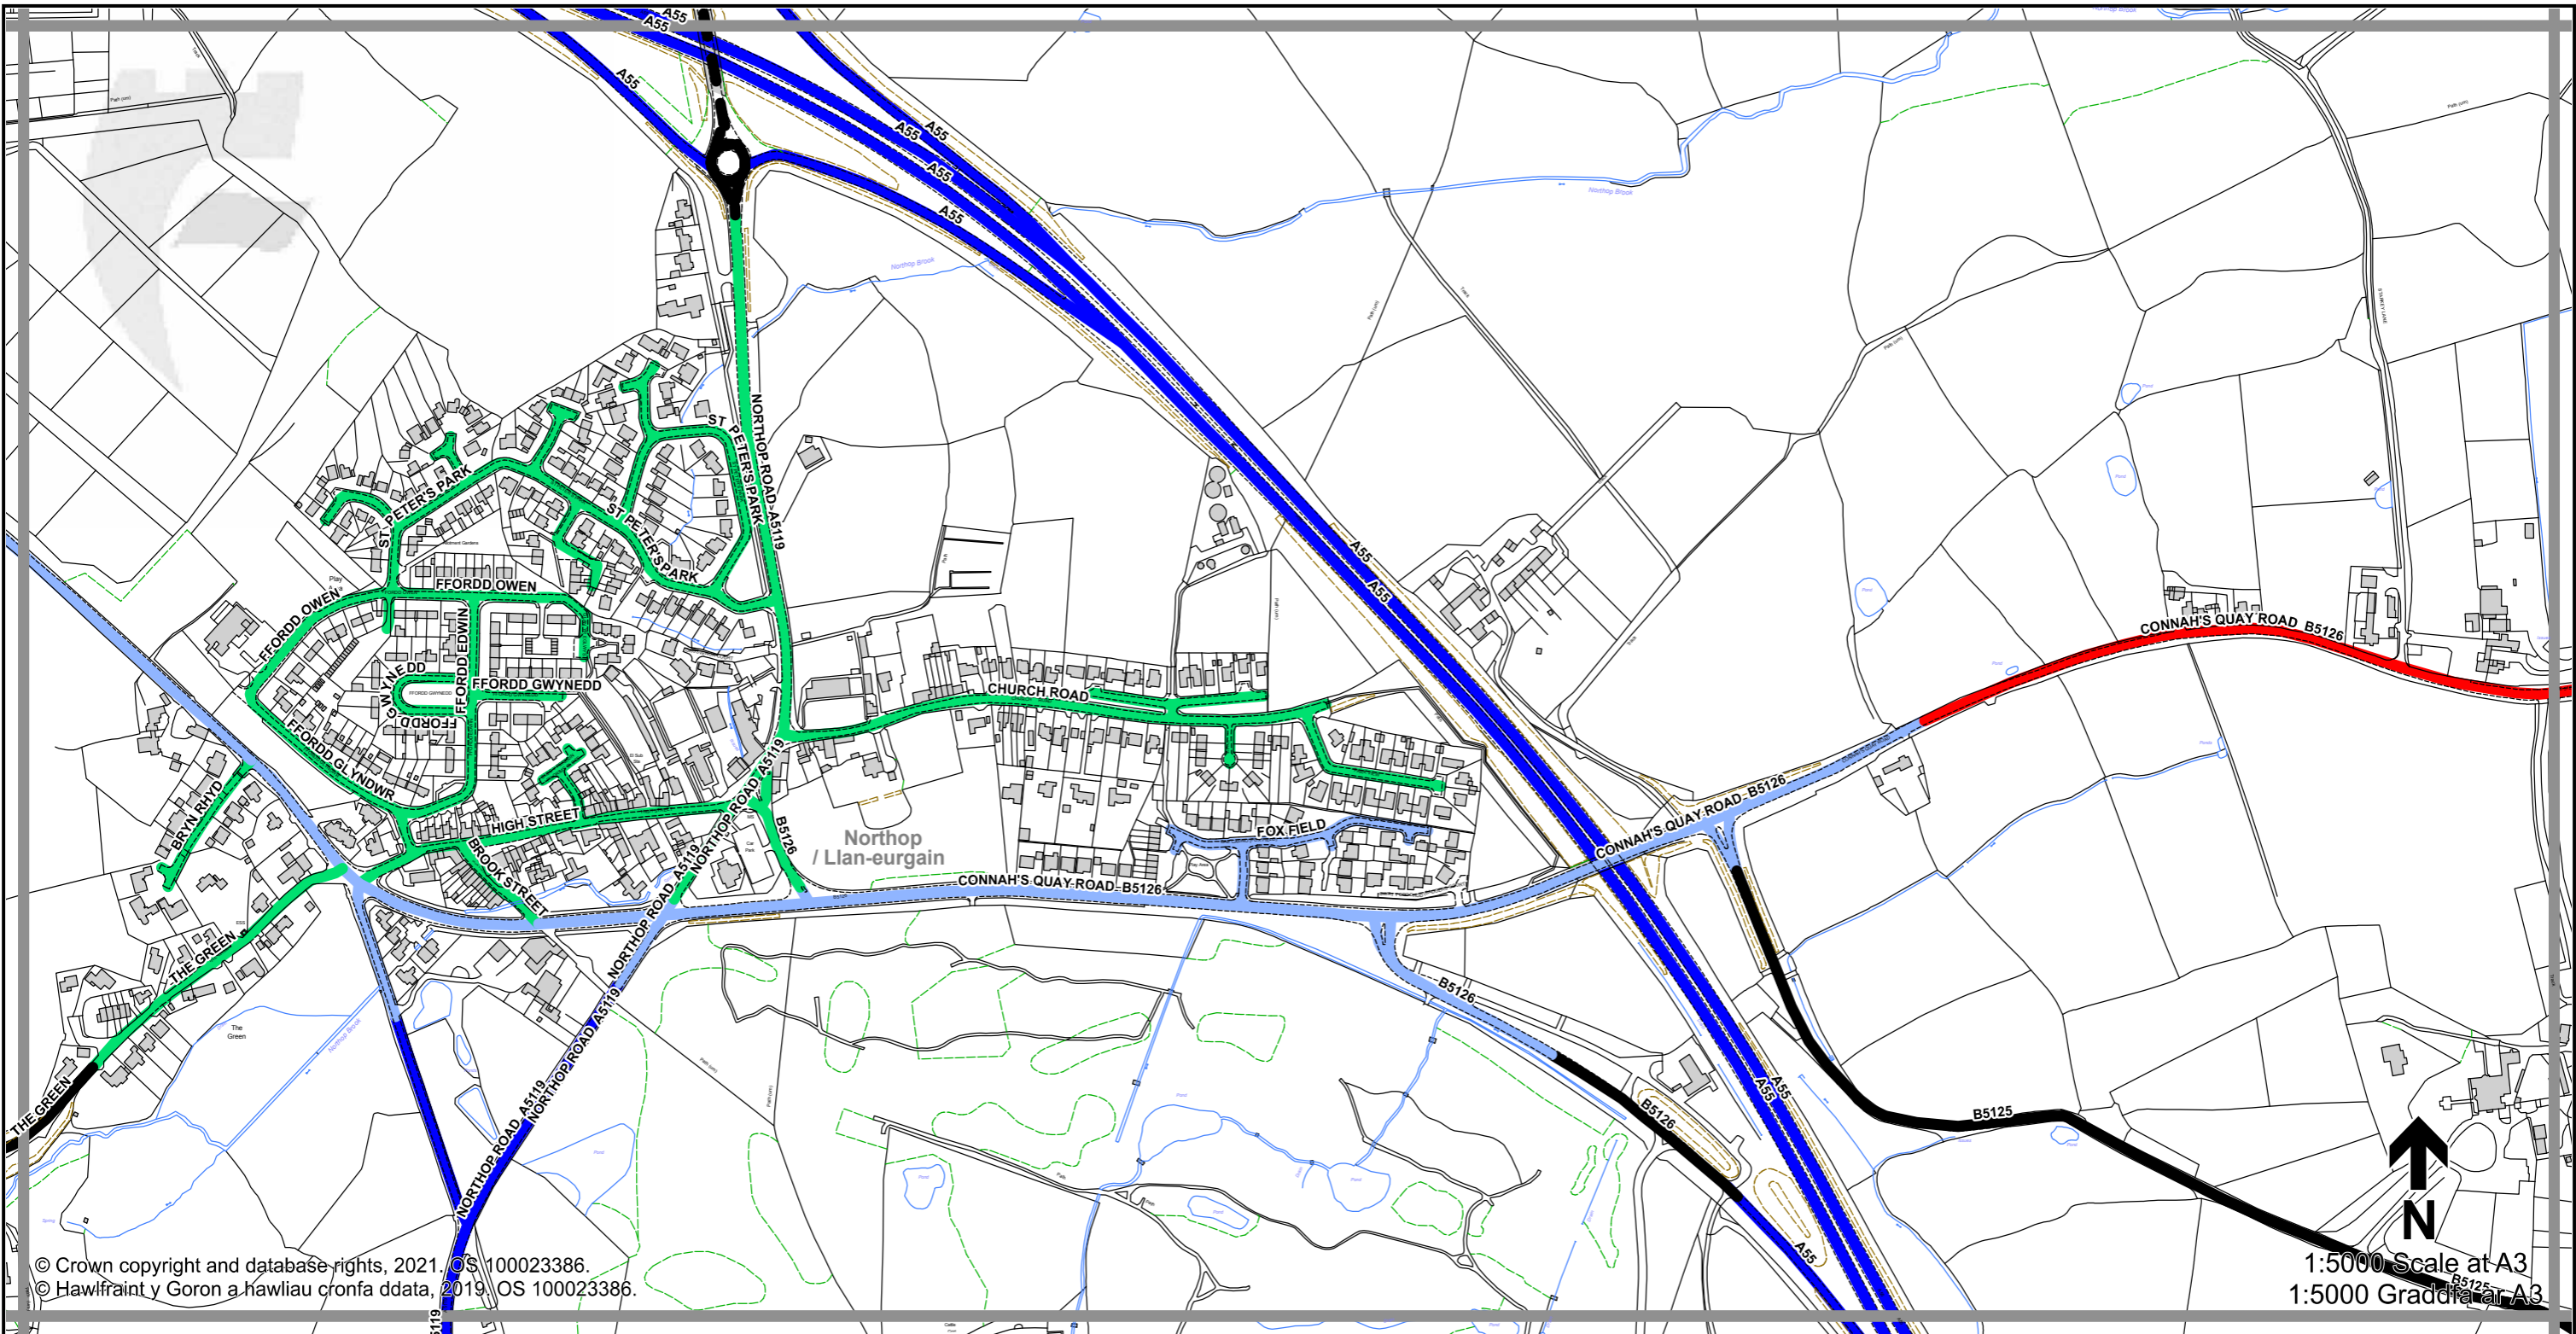

Legend / Eglurhad

- 20 mph / mya
- Restricted Road' (30mph)
  Ffordd Gyfyngedig (30mya)
- 30 mph by Order
  30 mya drwy Orchymyn
- 40 mph / mya
- 50 mph / mya
- National Speed Limit applies
  Terfyn Cyflymder Cenedlaethol yn berthnasol
- Derestricted by Order (National Speed Limit applies)
  Heb Gyfyngiad drwy Orchymyn (Terfyn Cyflymder Cenedlaethol yn berthnasol)
- Roads subject to separate Orders
  Ffyrdd sy'n destun Gorchmynion ar wahân
- County Boundary / Ffin y Sir

THE FLINTSHIRE COUNTY COUNCIL (VARIOUS ROADS) (20MPH, 30MPH, 40MPH, 50MPH AND NATIONAL SPEED LIMITS. RESTRICTED AND DERESTRICTED ROADS) ORDER 2021.

GORCHMYN (FFYRDD AMRYWIOL) (20MYA, 30MYA, 40MYA, 50MYA A'R TERFYNAU CYFLYMDER CENEDLAETHOL. FFYRDD CYFYNGEDIG A FFYRDD HEB GYFYNGIAD) CYNGOR SIR Y FFLINT 2021.

Sheet	Sheet Revision Number:	1
J16	Rhif Adolgiad Y Dalen:	
Dalen	Sheet Active from:	03/09/2021
	Dalen yn weithredol o: