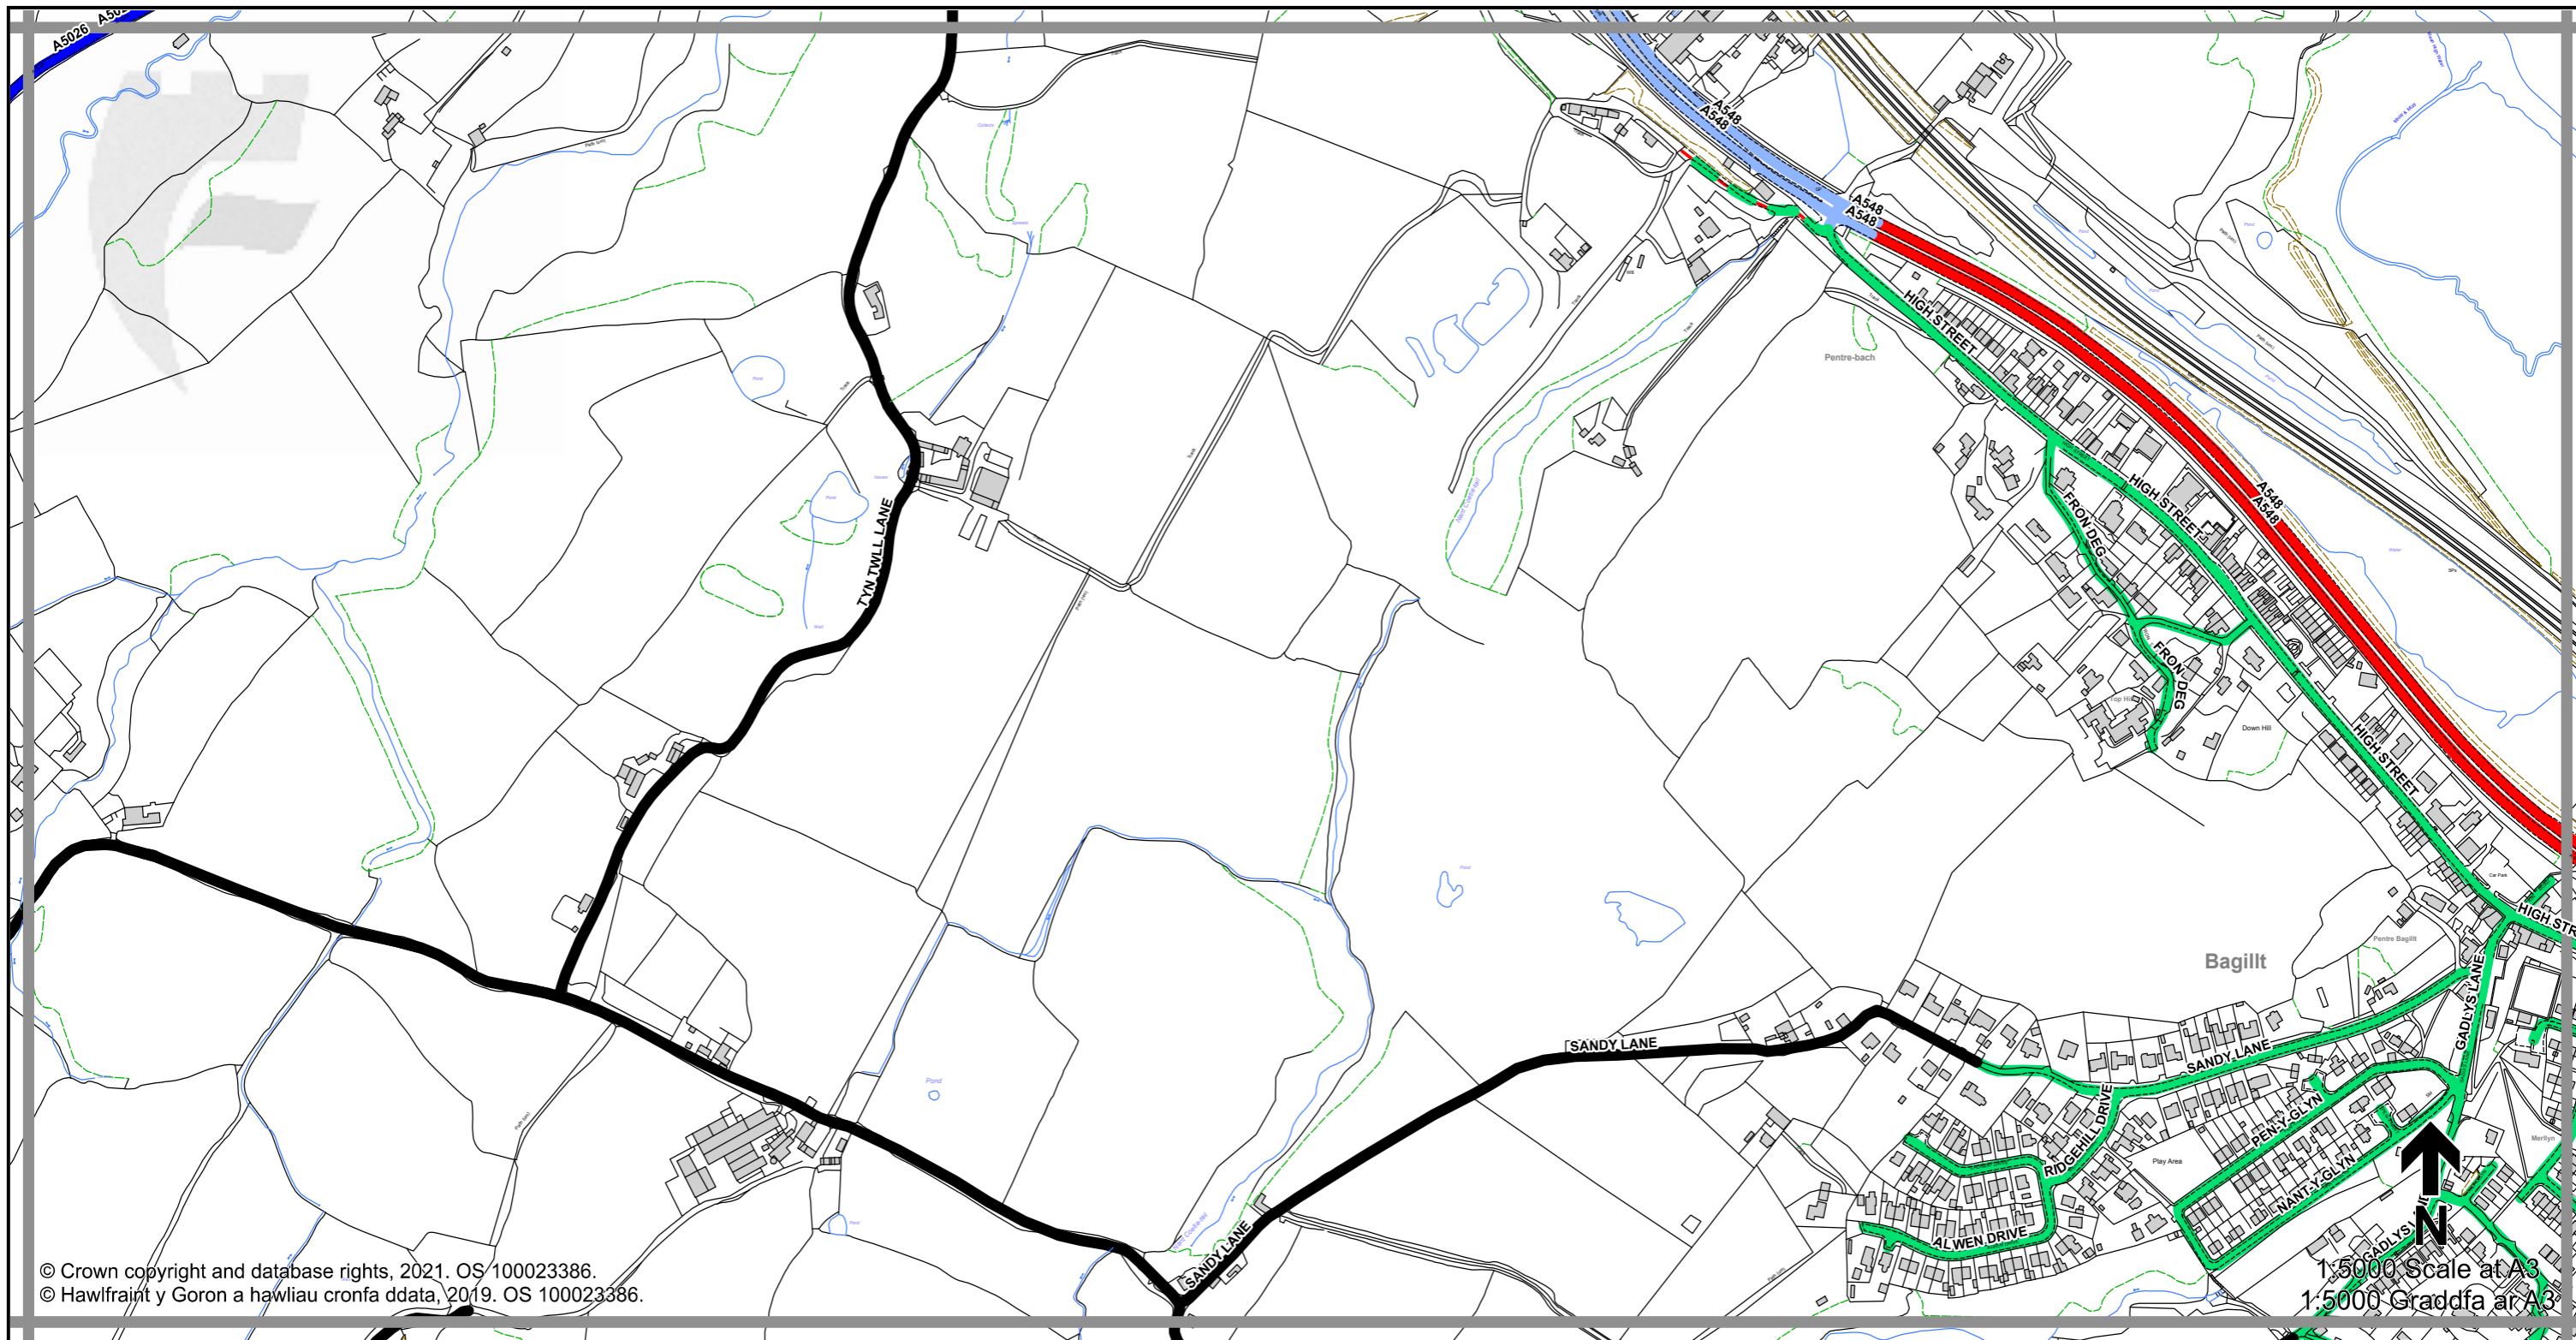

Legend / Eglurhad

- 20 mph / mya
- Restricted Road' (30mph)
  Ffordd Gyfyngedig (30mya)
- 30 mph by Order
  30 mya drwy Orchymyn
- 40 mph / mya
- 50 mph / mya
- National Speed Limit applies
  Terfyn Cyflymder Cenedlaethol yn berthnasol
- Derestricted by Order (National Speed Limit applies)
  Heb Gyfyngiad drwy Orchymyn (Terfyn Cyflymder Cenedlaethol yn berthnasol)
- Roads subject to separate Orders
  Ffyrdd sy'n destun Gorchmynion ar wahân
- County Boundary / Ffin y Sir

THE FLINTSHIRE COUNTY COUNCIL (VARIOUS ROADS) (20MPH, 30MPH, 40MPH, 50MPH AND NATIONAL SPEED LIMITS. RESTRICTED AND DERESTRICTED ROADS) ORDER 2021.

GORCHYMYN (FFYRDD AMRYWIOL) (20MYA, 30MYA, 40MYA, 50MYA A'R TERFYNAU CYFLYMDER CENEDLAETHOL. FFYRDD CYFYNGEDIG A FFYRDD HEB GYFYNGIAD) CYNGOR SIR Y FFLINT 2021.

**Sheet
H23
Dalen**

**Sheet Revision Number:
Rhif Adolgiad Y Ddalen: 1**

**Sheet Active from:
Dalen yn weithredol o: 03/09/2021**