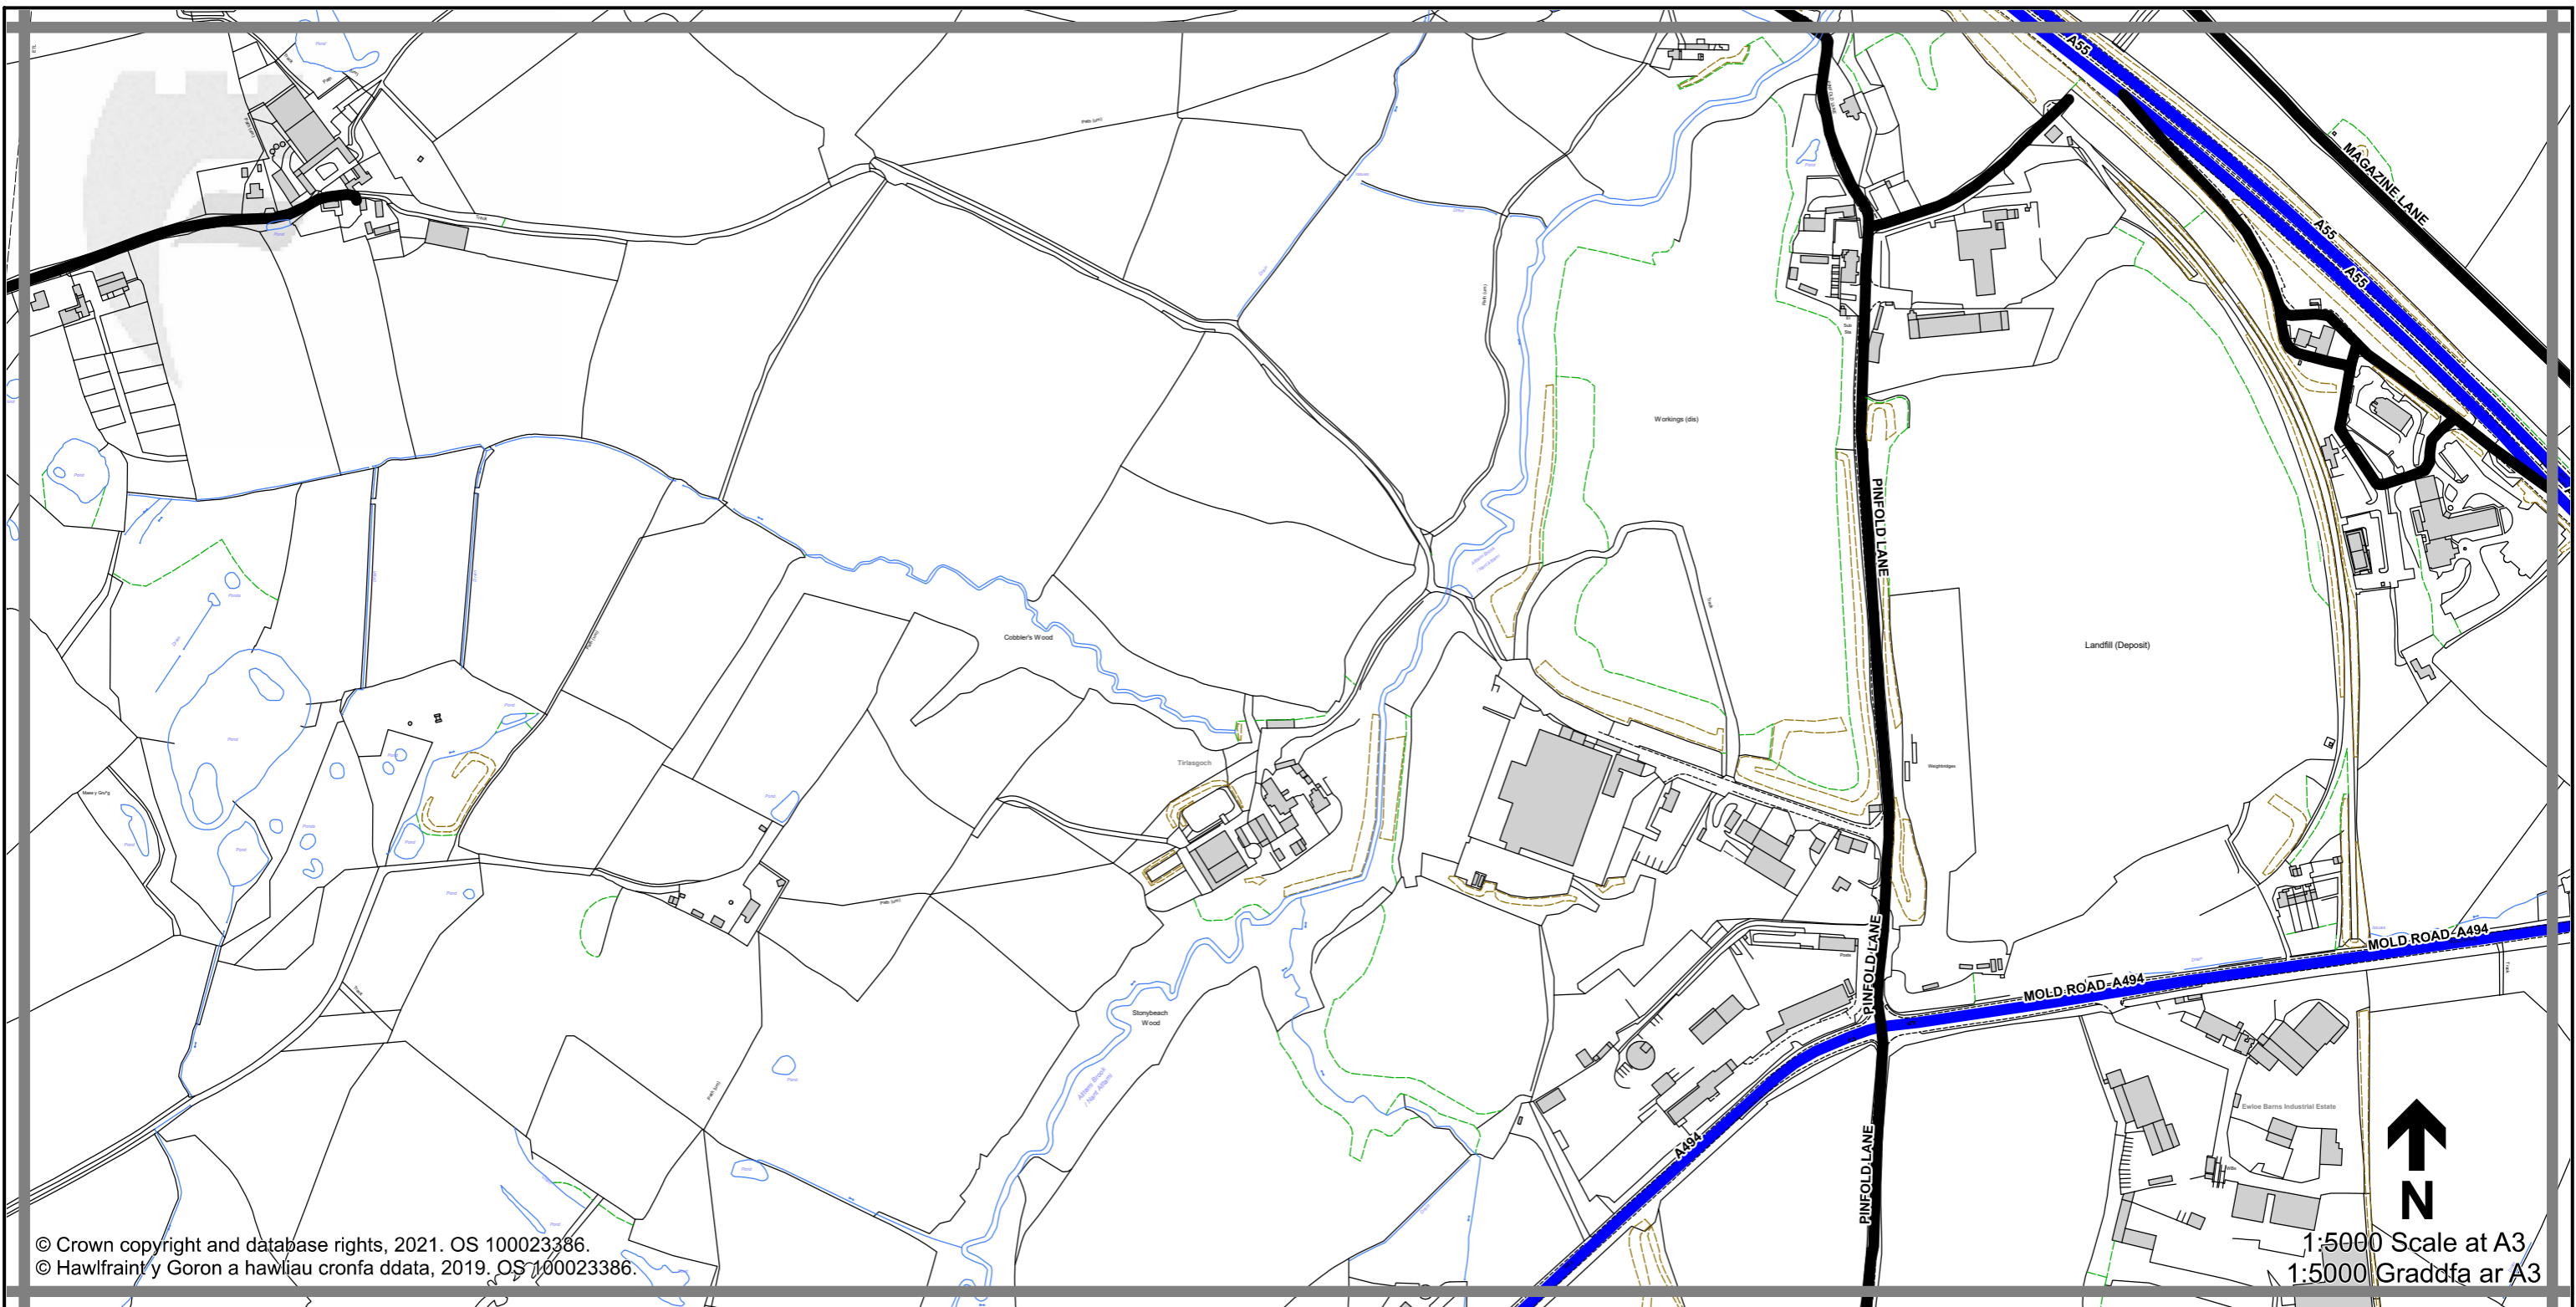

Legend / Eglurhad

- 20 mph / mya
- Restricted Road (30mph)
  Ffordd Gyfyngedig (30mya)
- 30 mph by Order
  30 mya drwy Orchymyn
- 40 mph / mya
- 50 mph / mya
- National Speed Limit applies
  Terfyn Cyflymder Cenedlaethol yn berthnasol
- Derestricted by Order (National Speed Limit applies)
  Heb Gyfyngiad drwy Orchymyn (Terfyn Cyflymder Cenedlaethol yn berthnasol)
- Roads subject to separate Orders
  Ffyrdd sy n destun Gorchmynion ar wahân
- County Boundary / Ffin y Sir

THE FLINTSHIRE COUNTY COUNCIL (VARIOUS ROADS) (20MPH, 30MPH, 40MPH, 50MPH AND NATIONAL SPEED LIMITS. RESTRICTED AND DERESTRICTED ROADS) ORDER 2021.

GORCHYMYN (FFYRDD AMRYWIOL) (20MYA, 30MYA, 40MYA, 50MYA A R TERFYNAU CYFLYMDER CENEDLAETHOL. FFYRDD CYFYNGEDIG A FFYRDD HEB GYFYNGIAD) CYNGOR SIR Y FFLINT 2021.

**Sheet
K14
Dalen**

**Sheet Revision Number:
Rhif Adolgiad Y Ddalen: 1**

**Sheet Active from:
Dalen yn weithredol o: 03/09/2021**