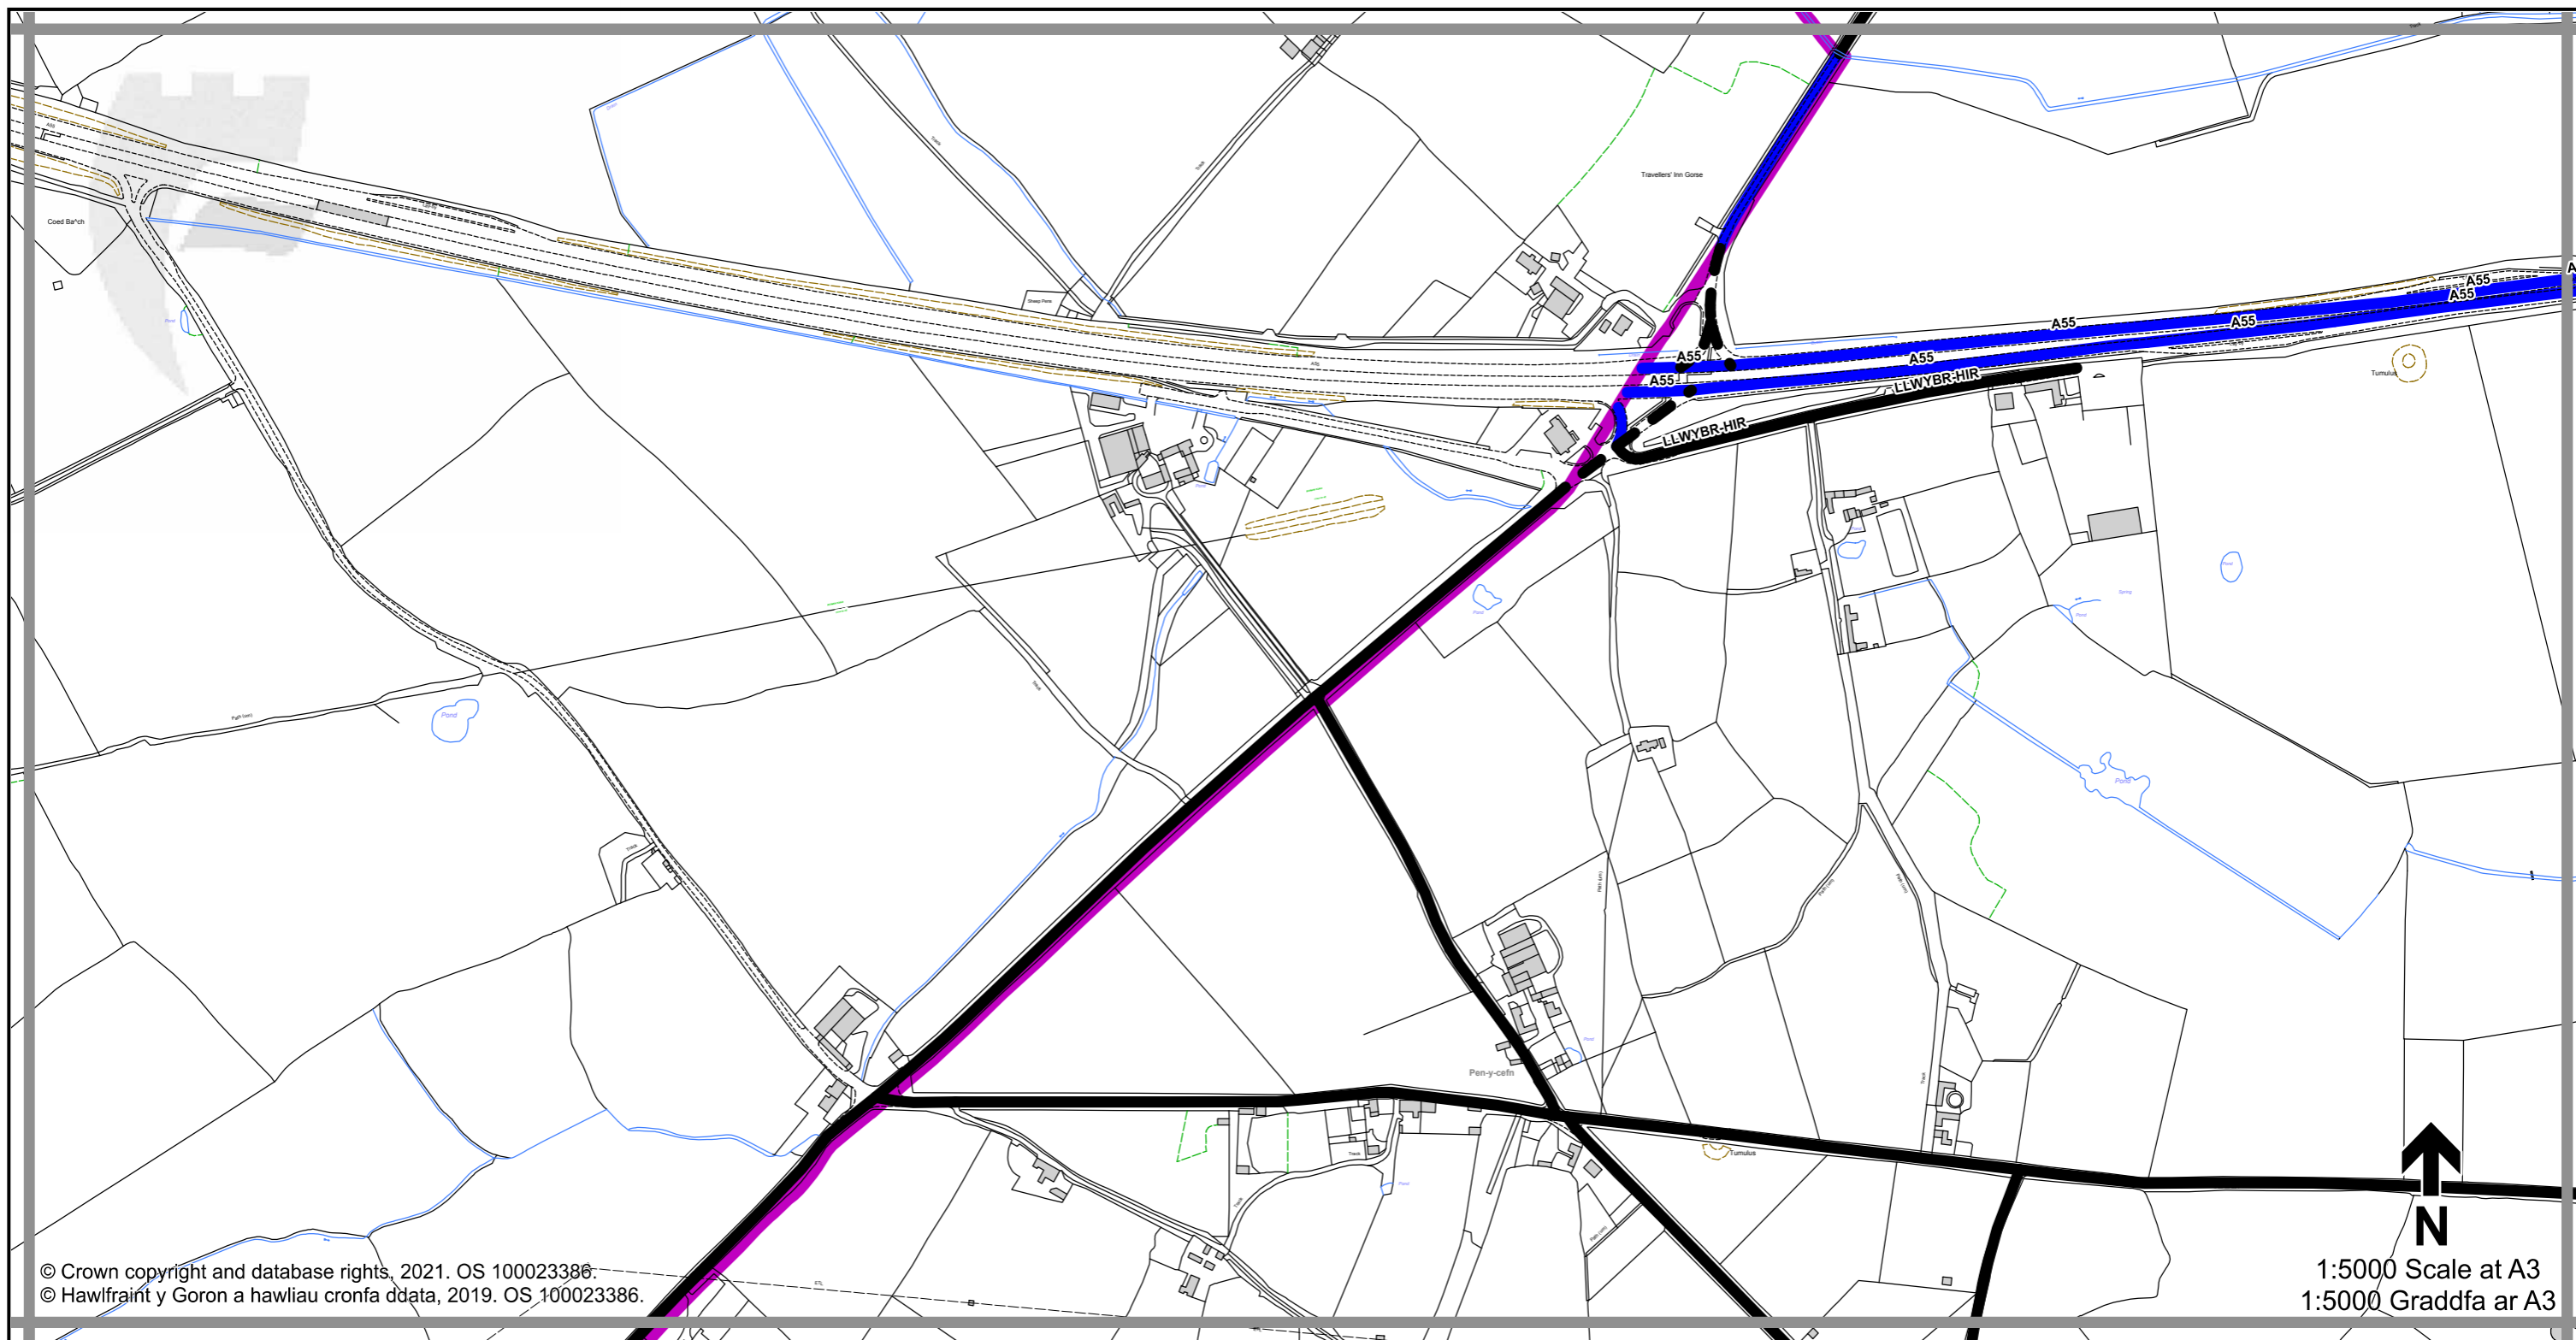

Legend / Eglurhad

20 mph / mya	National Speed Limit applies Terfyn Cyflymder Cenedlaethol yn berthnasol
Restricted Road' (30mph) Ffordd Gyfyngedig (30mya)	Derestricted by Order (National Speed Limit applies) Heb Gyfyngiad drwy Orchymyn (Terfyn Cyflymder Cenedlaethol yn berthnasol)
30 mph by Order 30 mya drwy Orchymyn	Roads subject to separate Orders Ffyrdd sy'n destun Gorchmynion ar wahân
40 mph / mya	County Boundary / Ffin y Sir
50 mph / mya	

**THE FLINTSHIRE COUNTY COUNCIL (VARIOUS ROADS)
(20MPH, 30MPH, 40MPH, 50MPH AND NATIONAL SPEED LIMITS.
RESTRICTED AND DERESTRICTED ROADS) ORDER 2021.**

**GORCHYMYN (FFYRDD AMRYWIOL) (20MYA, 30MYA, 40MYA,
50MYA A'R TERFYNAU CYFLYMDER CENEDLAETHOL.
FFYRDD CYFYNGEDIG A FFYRDD HEB GYFYNGIAD)
CYNGOR SIR Y FFLINT 2021.**

**Sheet
C23
Dalen**

**Sheet Revision Number:
Rhif Adolgiad Y Ddalen: 1**
**Sheet Active from:
Dalen yn weithredol o: 03/09/2021**