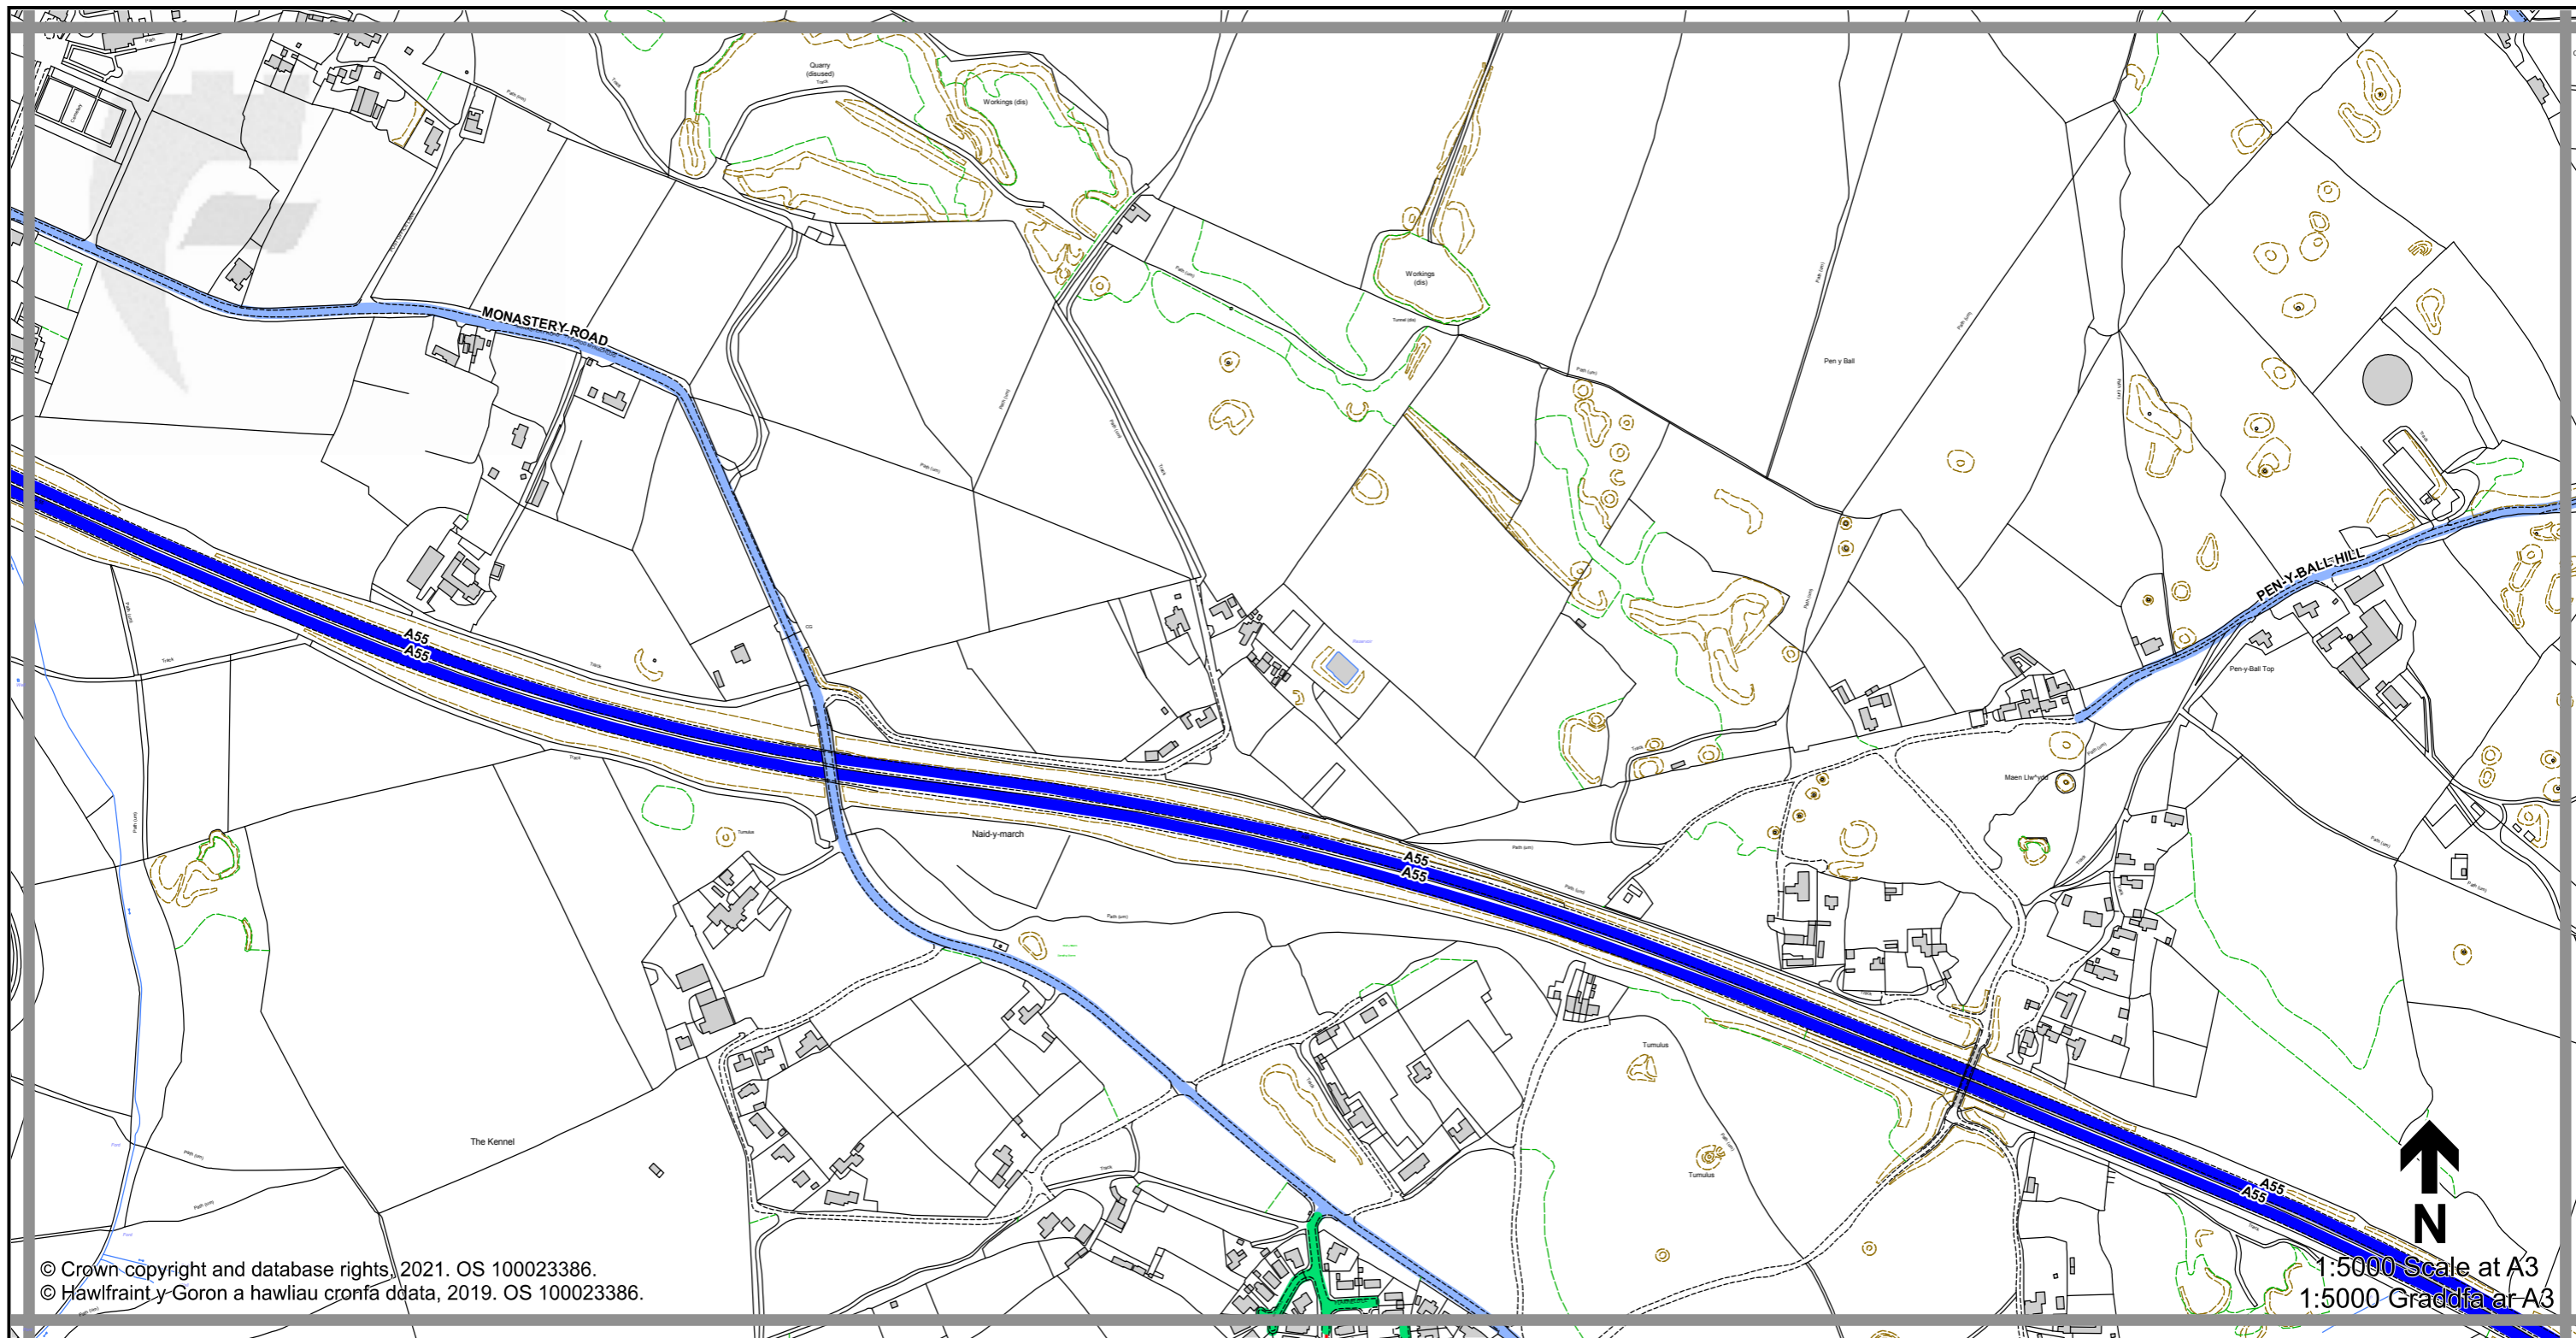

© Crown copyright and database rights, 2021. OS 100023386.
© Hawlfraint y Goron a hawliau cronfa ddata, 2019. OS 100023386.

1:5000 Scale at A3
1:5000 Graddfa ar A3

Legend / Eglurhad

- 20 mph / mya
- Restricted Road' (30mph)
  Ffordd Gyfyngedig (30mya)
- 30 mph by Order
  30 mya drwy Orchymyn
- 40 mph / mya
- 50 mph / mya
- National Speed Limit applies
  Terfyn Cyflymder Cenedlaethol yn berthnasol
- Derestricted by Order (National Speed Limit applies)
  Heb Gyfyngiad drwy Orchymyn (Terfyn Cyflymder Cenedlaethol yn berthnasol)
- Roads subject to separate Orders
  Ffyrdd sy'n destun Gorchmynion ar wahân
- County Boundary / Ffin y Sir

THE FLINTSHIRE COUNTY COUNCIL (VARIOUS ROADS) (20MPH, 30MPH, 40MPH, 50MPH AND NATIONAL SPEED LIMITS. RESTRICTED AND DERESTRICTED ROADS) ORDER 2021.

GORCHYMYN (FFYRDD AMRYWIOL) (20MYA, 30MYA, 40MYA, 50MYA A'R TERFYNAU CYFLYMDER CENEDLAETHOL. FFYRDD CYFYNGEDIG A FFYRDD HEB GYFYNGIAD) CYNGOR SIR Y FFLINT 2021.

**Sheet
F23
Dalen**

Sheet Revision Number: **1**
Rhif Adolgiad Y Ddalen:
Sheet Active from: **03/09/2021**
Dalen yn weithredol o: