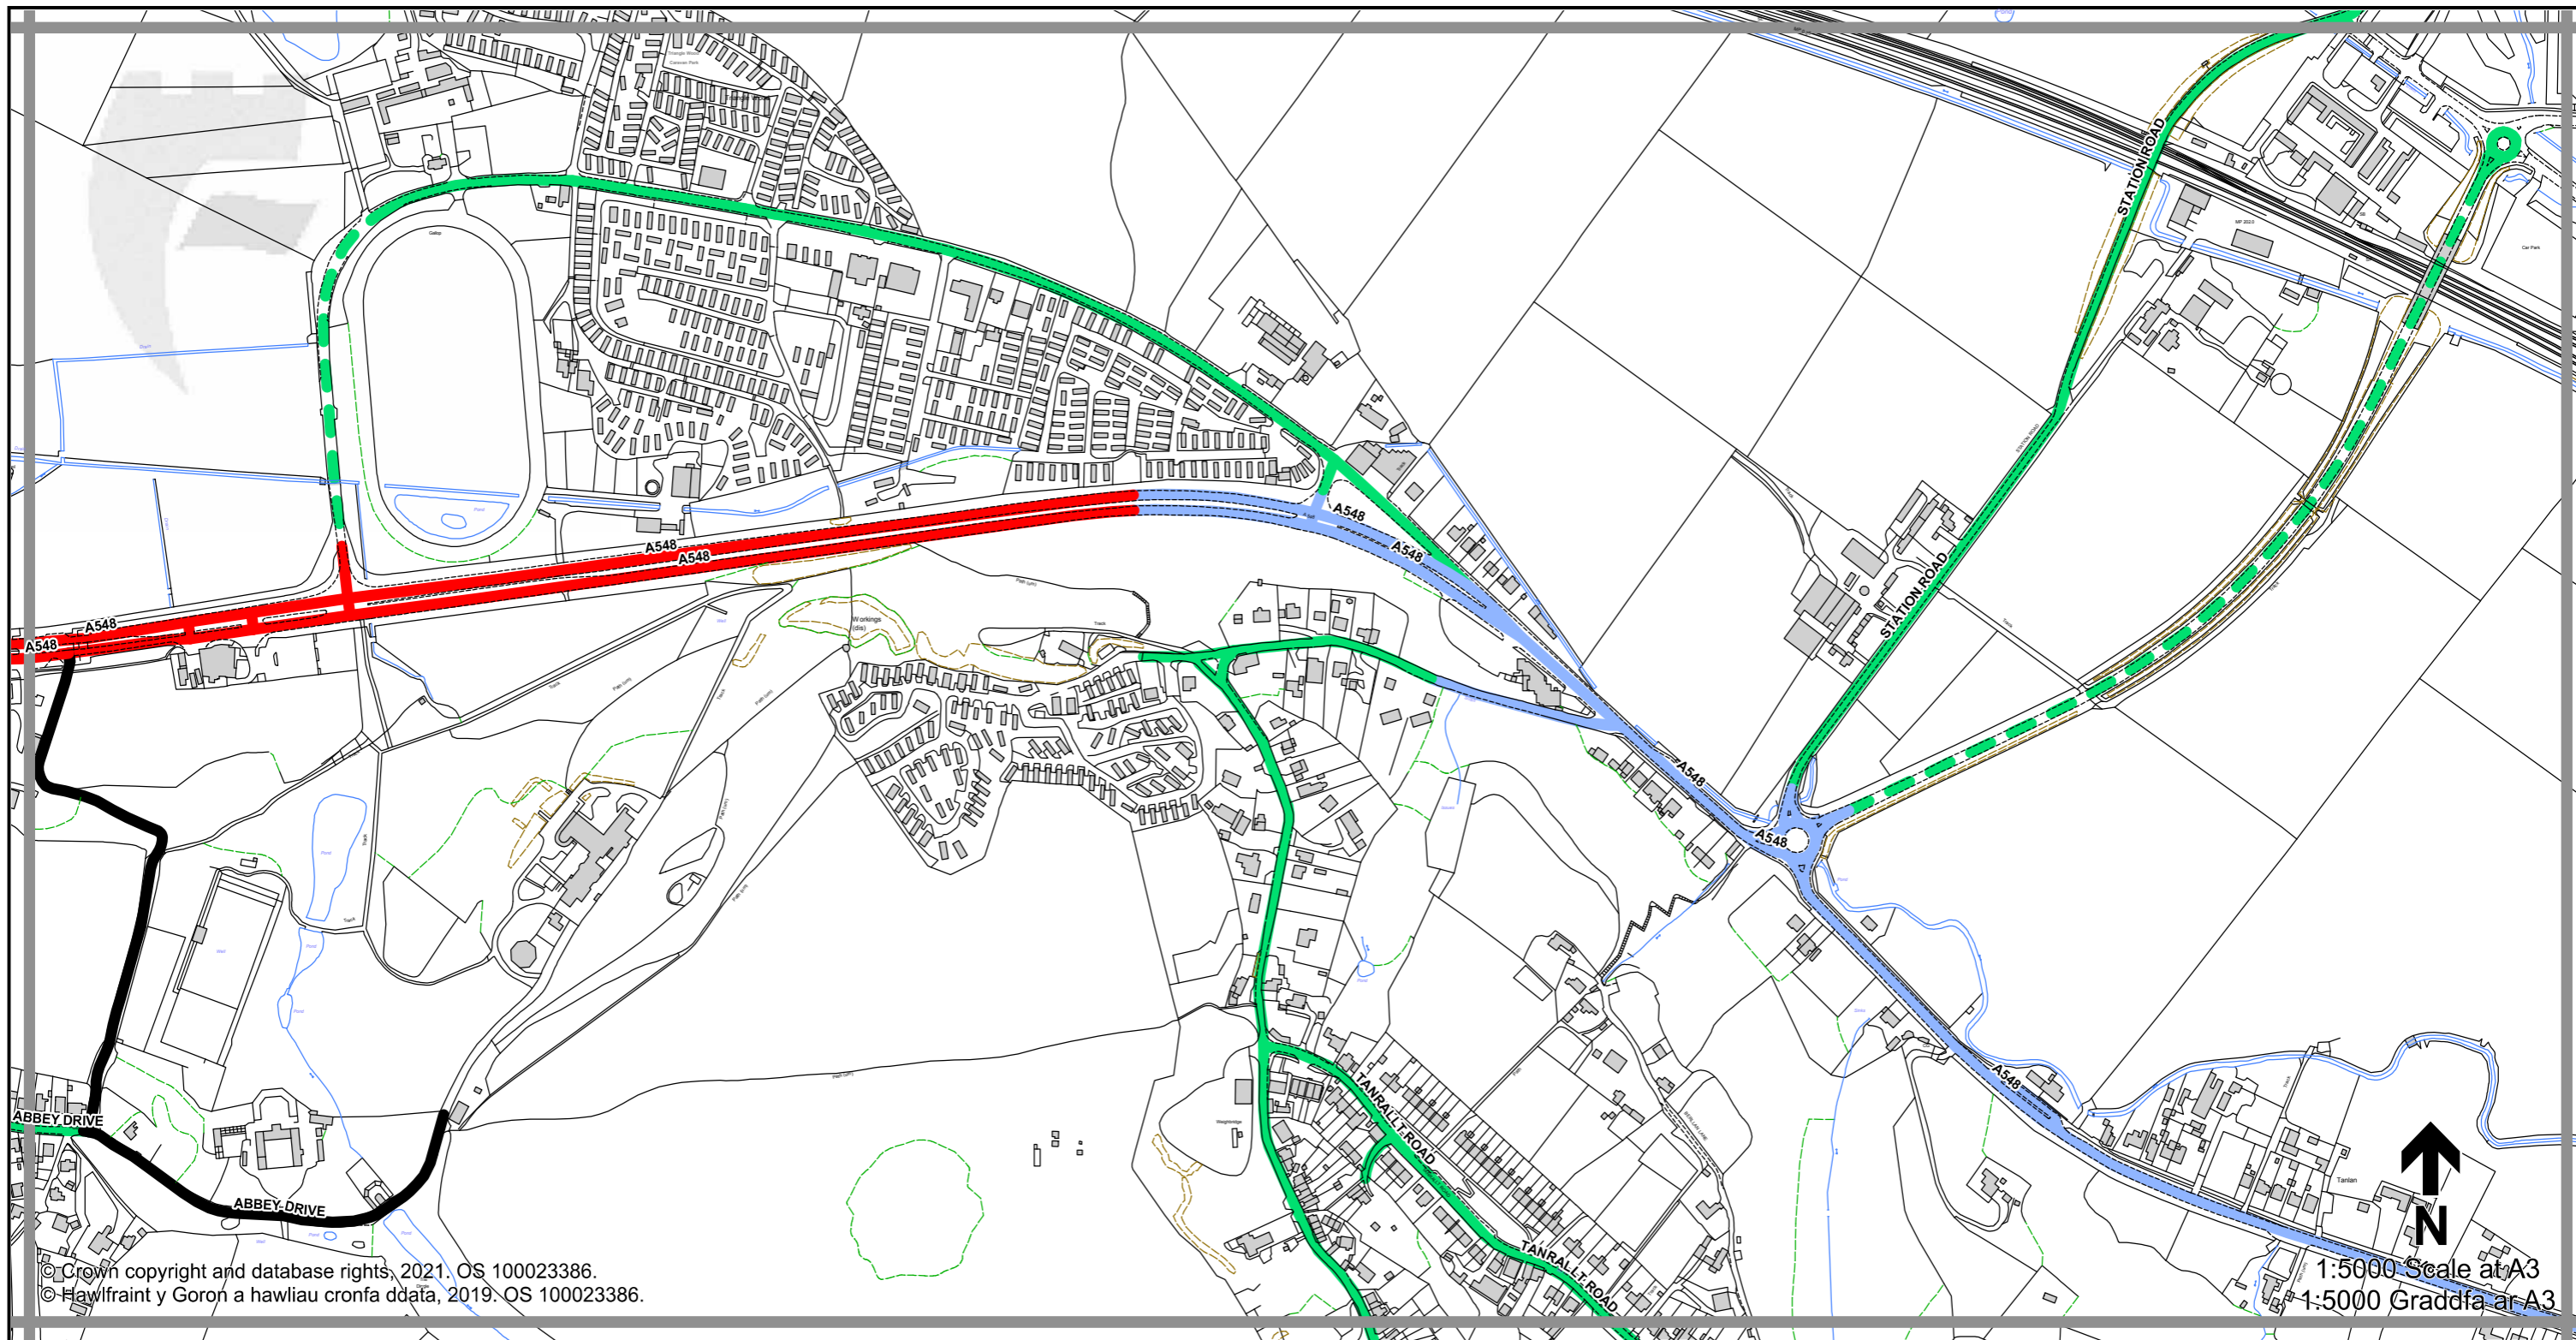

Legend / Eglurhad

- 20 mph / mya
- Restricted Road' (30mph)
  Ffordd Gyfyngedig (30mya)
- 30 mph by Order
  30 mya drwy Orchymyn
- 40 mph / mya
- 50 mph / mya
- National Speed Limit applies
  Terfyn Cyflymder Cenedlaethol yn berthnasol
- Derestricted by Order (National Speed Limit applies)
  Heb Gyfyngiad drwy Orchymyn (Terfyn Cyflymder Cenedlaethol yn berthnasol)
- Roads subject to separate Orders
  Ffyrdd sy'n destun Gorchmynion ar wahân
- County Boundary / Ffin y Sir

THE FLINTSHIRE COUNTY COUNCIL (VARIOUS ROADS) (20MPH, 30MPH, 40MPH, 50MPH AND NATIONAL SPEED LIMITS. RESTRICTED AND DERESTRICTED ROADS) ORDER 2021.

GORCHYMYN (FFYRDD AMRYWIOL) (20MYA, 30MYA, 40MYA, 50MYA A'R TERFYNAU CYFLYMDER CENEDLAETHOL. FFYRDD CYFYNGEDIG A FFYRDD HEB GYFYNGIAD) CYNGOR SIR Y FFLINT 2021.

**Sheet
C31
Dalen**

Sheet Revision Number:
Rhif Adolgiad Y Ddalen: **1**

Sheet Active from:
Dalen yn weithredol o: **03/09/2021**