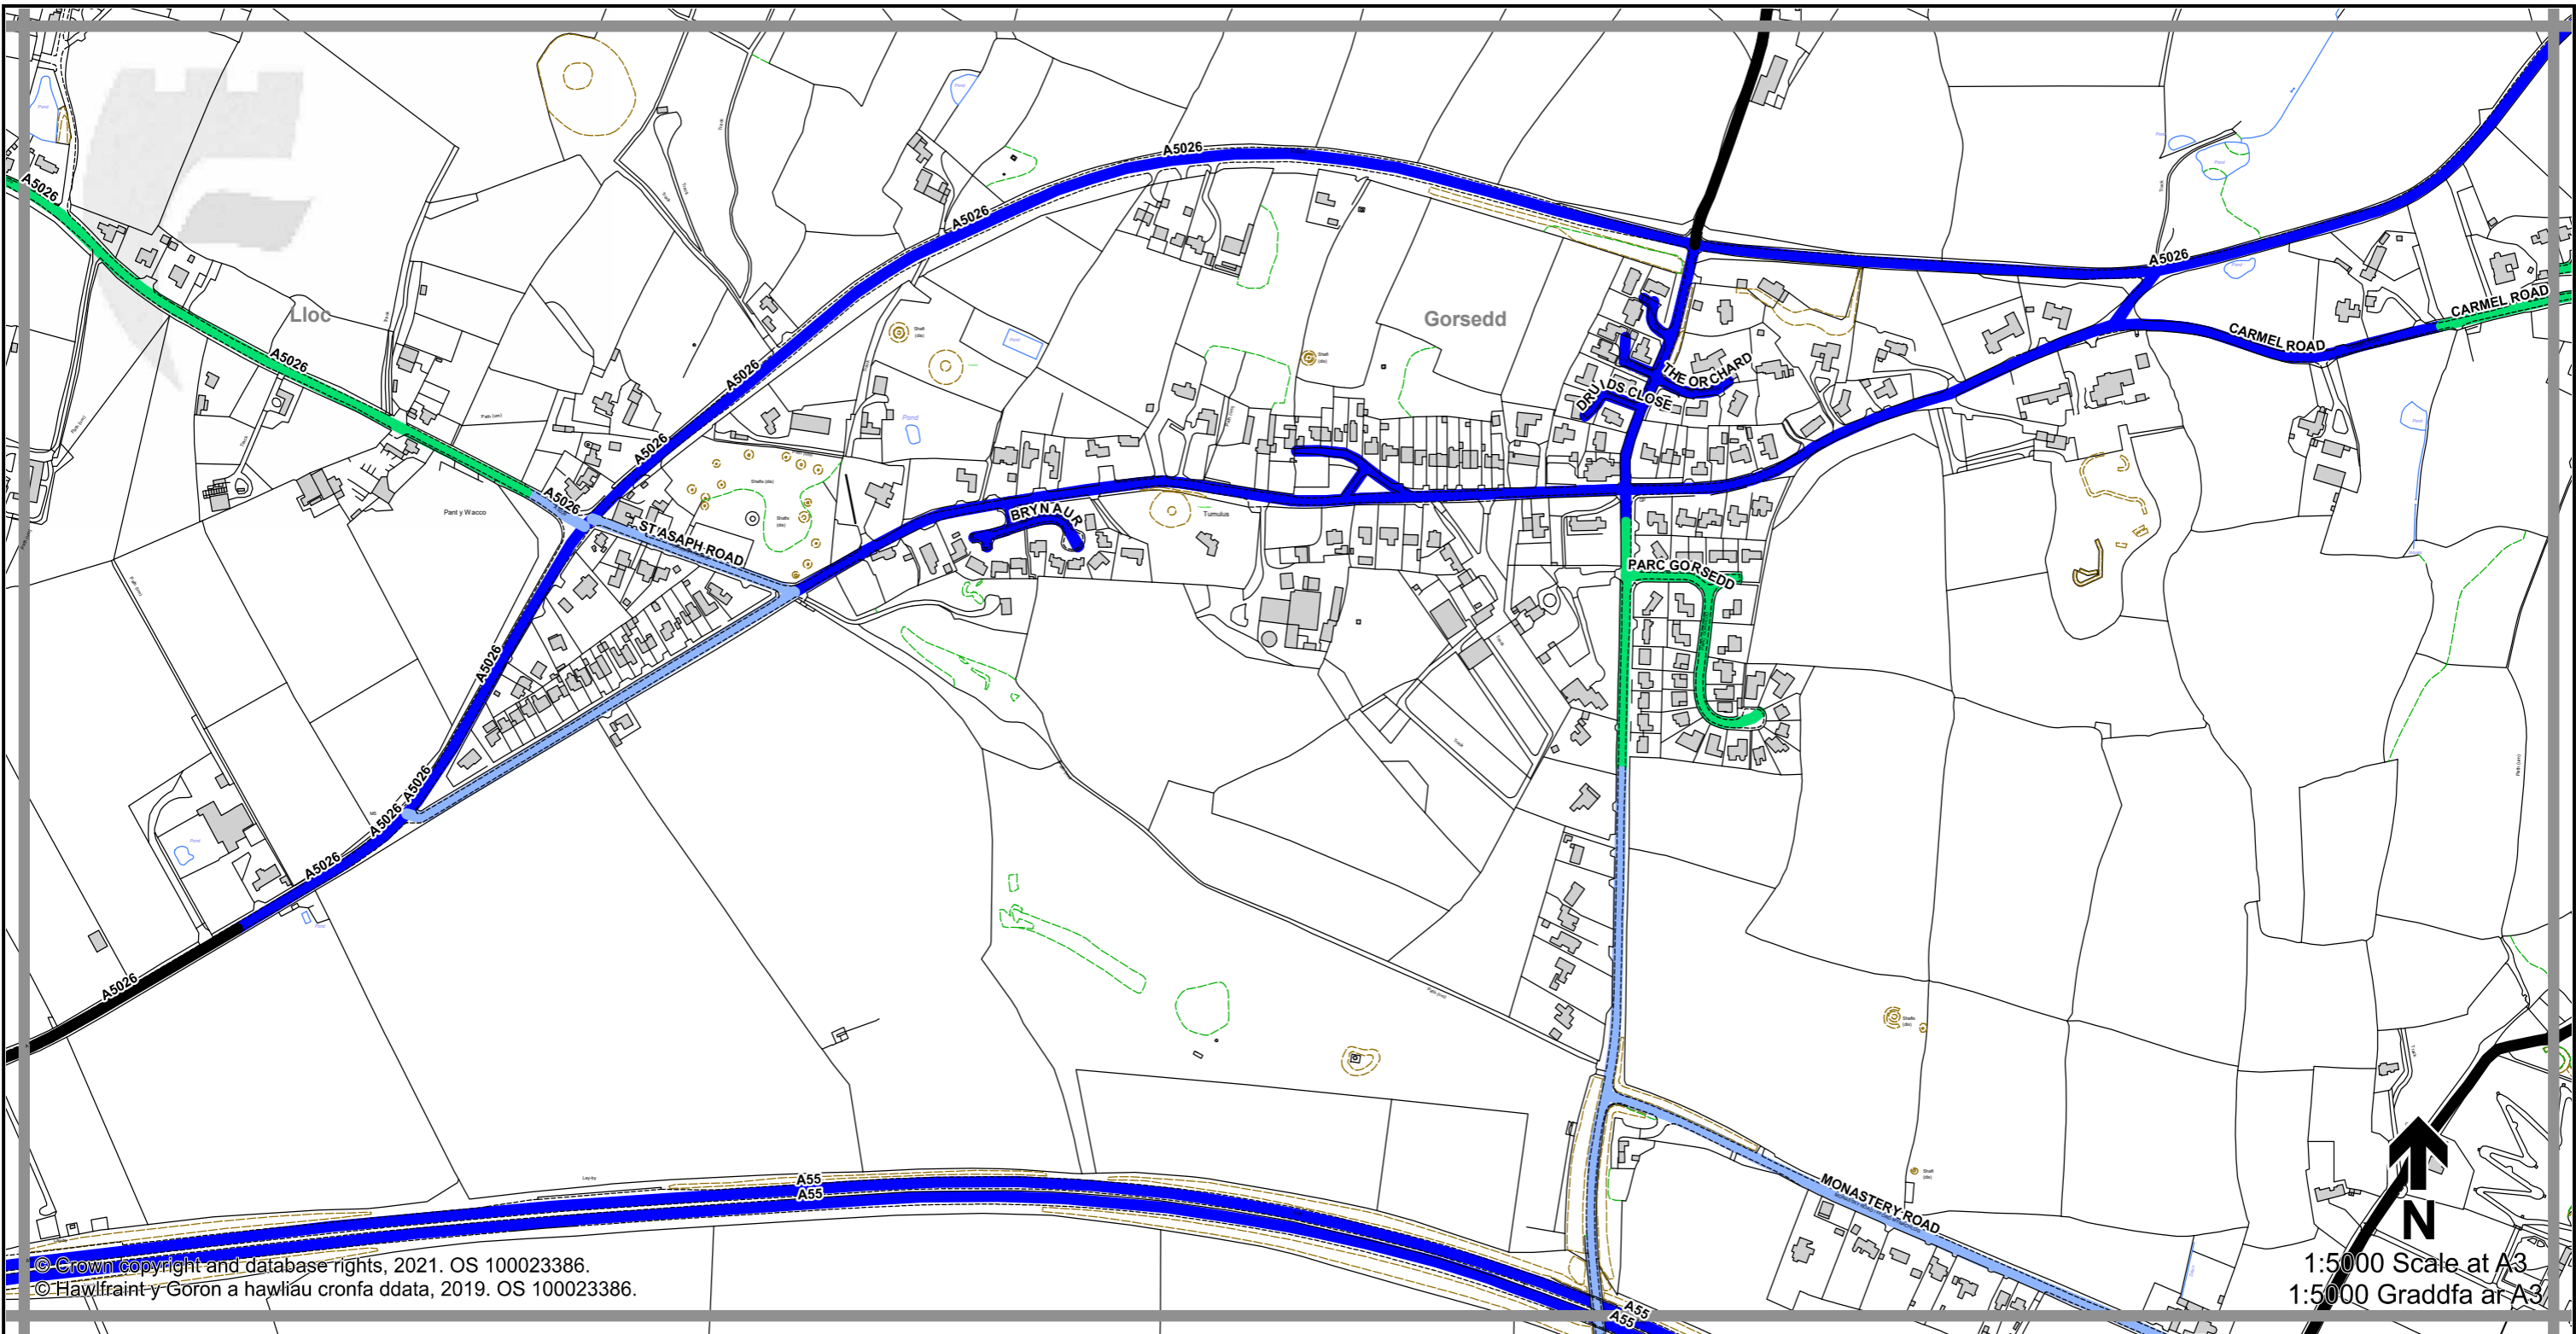

© Crown copyright and database rights, 2021. OS 100023386.
© Hawlfraint y Goron a hawliâu cronfa ddata, 2019. OS 100023386.

1:5000 Scale at A3
1:5000 Graddfa ar A3

Legend / Eglurhad

- 20 mph / mya
- Restricted Road (30mph)
  Ffordd Gyfyngedig (30mya)
- 30 mph by Order
  30 mya drwy Orchymyn
- 40 mph / mya
- 50 mph / mya
- National Speed Limit applies
  Terfyn Cyflymder Cenedlaethol yn berthnasol
- Derestricted by Order (National Speed Limit applies)
  Heb Gyfyngiad drwy Orchymyn (Terfyn Cyflymder Cenedlaethol yn berthnasol)
- Roads subject to separate Orders
  Ffyrdd sy n destun Gorchmynion ar wahân
- County Boundary / Ffin y Sir

THE FLINTSHIRE COUNTY COUNCIL (VARIOUS ROADS) (20MPH, 30MPH, 40MPH, 50MPH AND NATIONAL SPEED LIMITS. RESTRICTED AND DERESTRICTED ROADS) ORDER 2021.

GORCHYMYN (FFYRDD AMRYWIOL) (20MYA, 30MYA, 40MYA, 50MYA A R TERFYNAU CYFLYMDER CENEDLAETHOL. FFYRDD CYFYNGEDIG A FFYRDD HEB GYFYNGIAD) CYNGOR SIR Y FFLINT 2021.

**Sheet
E24
Dalen**

**Sheet Revision Number:
Rhif Adolgiad Y Ddalen: 1**
**Sheet Active from:
Dalen yn weithredol o: 03/09/2021**