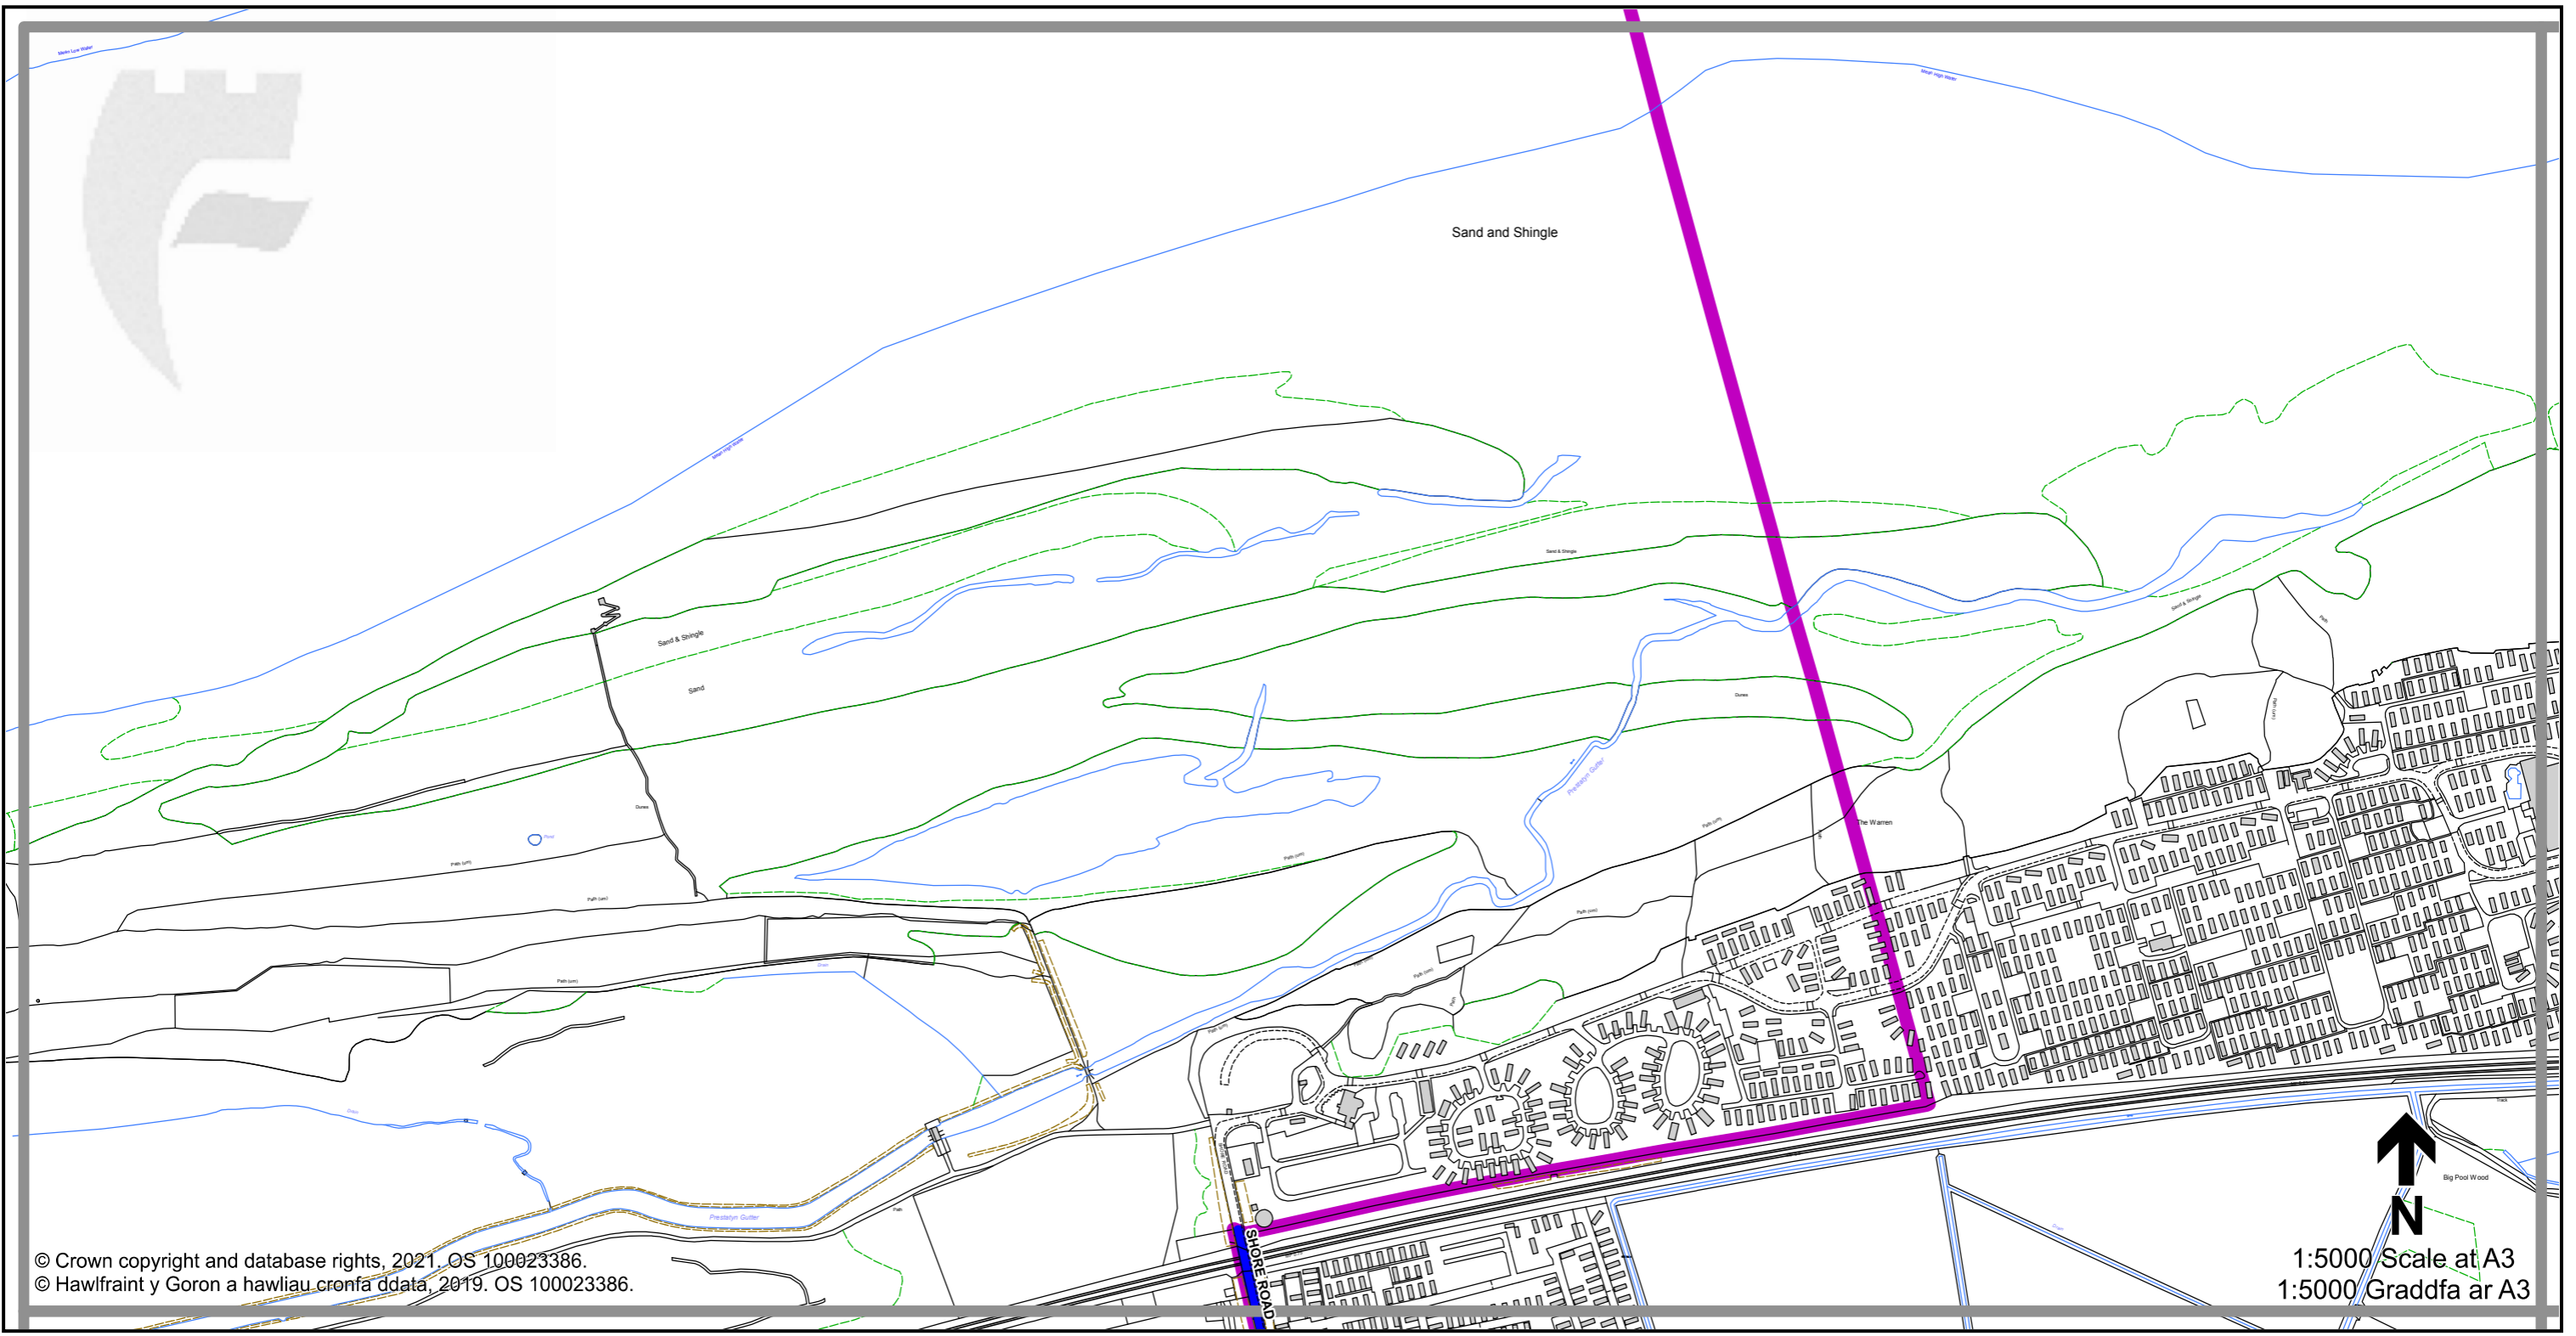

© Crown copyright and database rights, 2021. OS 100023386.
© Hawlfraint y Goron a hawliau cronfa ddata, 2019. OS 100023386.

1:5000 Scale at A3
1:5000 Graddfa ar A3

Legend / Eglurhad

- 20 mph / mya
- Restricted Road' (30mph)
  Ffordd Gyfyngedig (30mya)
- 30 mph by Order
  30 mya drwy Orchymyn
- 40 mph / mya
- 50 mph / mya
- National Speed Limit applies
  Terfyn Cyflymder Cenedlaethol yn berthnasol
- Derestricted by Order (National Speed Limit applies)
  Heb Gyfyngiad drwy Orchymyn (Terfyn Cyflymder Cenedlaethol yn berthnasol)
- Roads subject to separate Orders
  Ffyrdd sy'n destun Gorchmynion ar wahân
- County Boundary / Ffin y Sir

THE FLINTSHIRE COUNTY COUNCIL (VARIOUS ROADS) (20MPH, 30MPH, 40MPH, 50MPH AND NATIONAL SPEED LIMITS. RESTRICTED AND DERESTRICTED ROADS) ORDER 2021.

GORCHYMYN (FFYRDD AMRYWIOL) (20MYA, 30MYA, 40MYA, 50MYA A'R TERFYNAU CYFLYMDER CENEDLAETHOL. FFYRDD CYFYNGEDIG A FFYRDD HEB GYFYNGIAD) CYNGOR SIR Y FFLINT 2021.

**Sheet
B32
Dalen**

**Sheet Revision Number:
Rhif Adolgiad Y Ddalen: 1**
**Sheet Active from:
Dalen yn weithredol o: 03/09/2021**