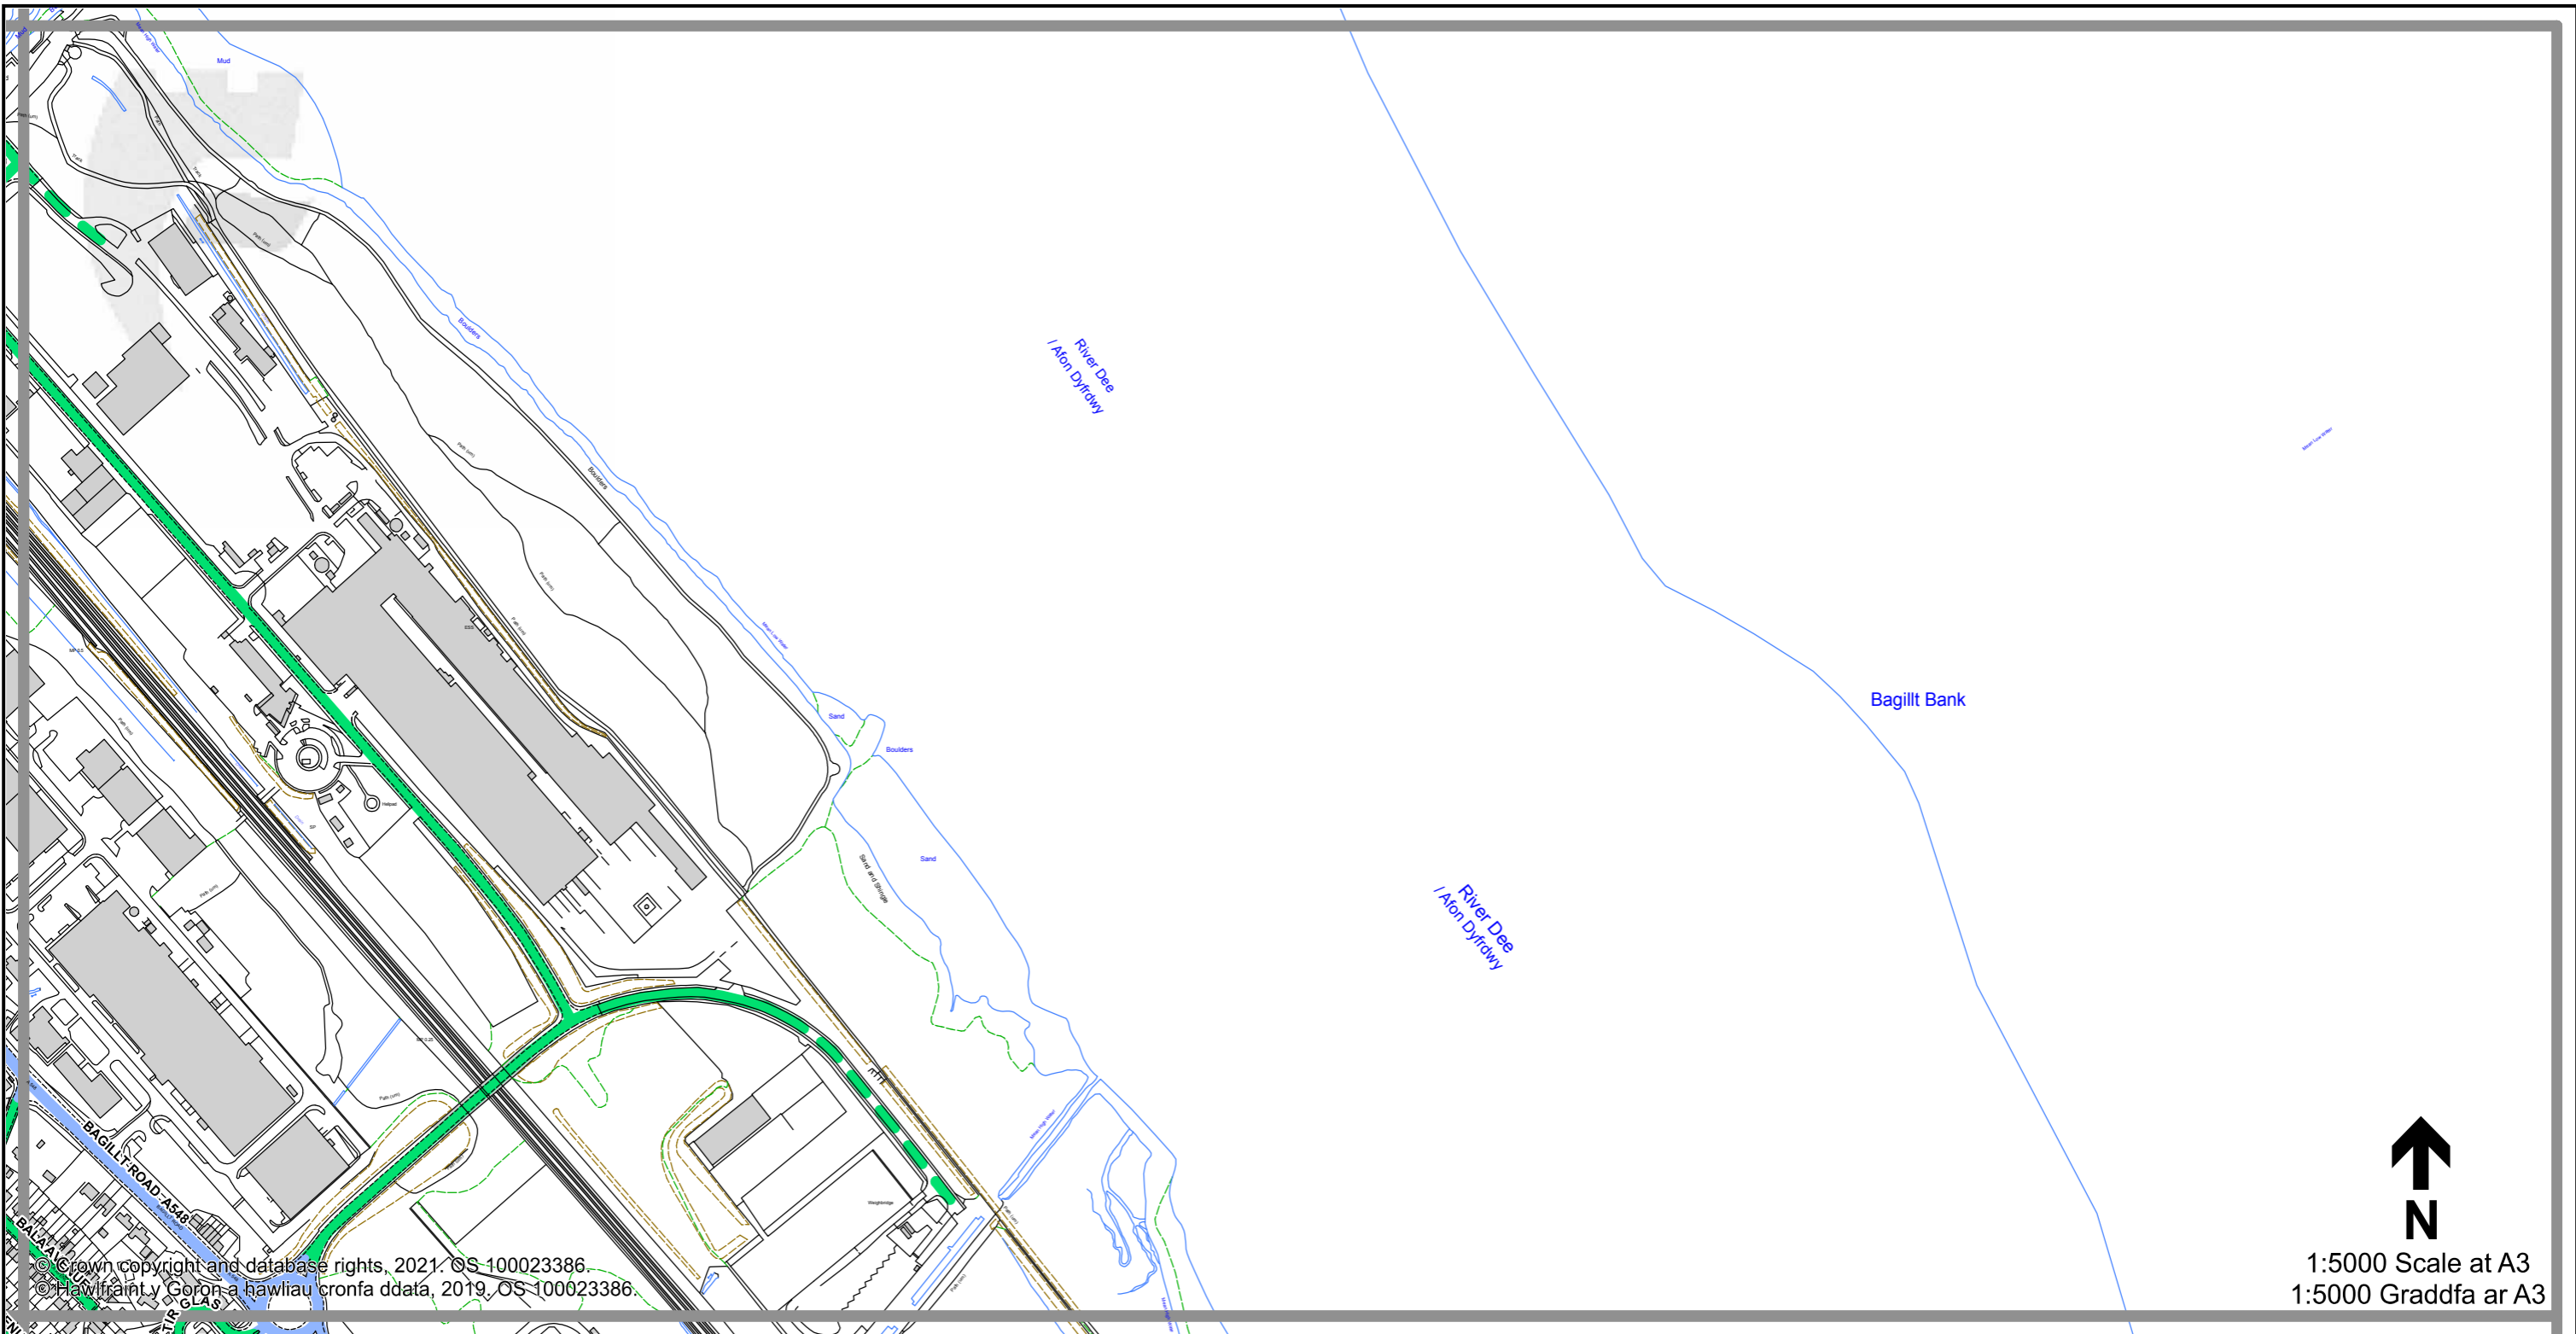

↑
N
1:5000 Scale at A3
1:5000 Graddfa ar A3

Legend / Eglurhad

- 20 mph / mya
- Restricted Road' (30mph)
  Ffordd Gyfyngedig (30mya)
- 30 mph by Order
  30 mya drwy Orchymyn
- 40 mph / mya
- 50 mph / mya
- National Speed Limit applies
  Terfyn Cyflymder Cenedlaethol yn berthnasol
- Derestricted by Order (National Speed Limit applies)
  Heb Gyfyngiad drwy Orchymyn (Terfyn Cyflymder Cenedlaethol yn berthnasol)
- Roads subject to separate Orders
  Ffyrdd sy'n destun Gorchmynion ar wahân
- County Boundary / Ffin y Sir

THE FLINTSHIRE COUNTY COUNCIL (VARIOUS ROADS) (20MPH, 30MPH, 40MPH, 50MPH AND NATIONAL SPEED LIMITS. RESTRICTED AND DERESTRICTED ROADS) ORDER 2021.

GORCHYMYN (FFYRDD AMRYWIOL) (20MYA, 30MYA, 40MYA, 50MYA A'R TERFYNAU CYFLYMDER CENEDLAETHOL. FFYRDD CYFYNGEDIG A FFYRDD HEB GYFYNGIAD) CYNGOR SIR Y FFLINT 2021.

**Sheet
H25
Dalen**

Sheet Revision Number:
Rhif Adolgiad Y Ddalen: **1**
Sheet Active from:
Dalen yn weithredol o: **03/09/2021**