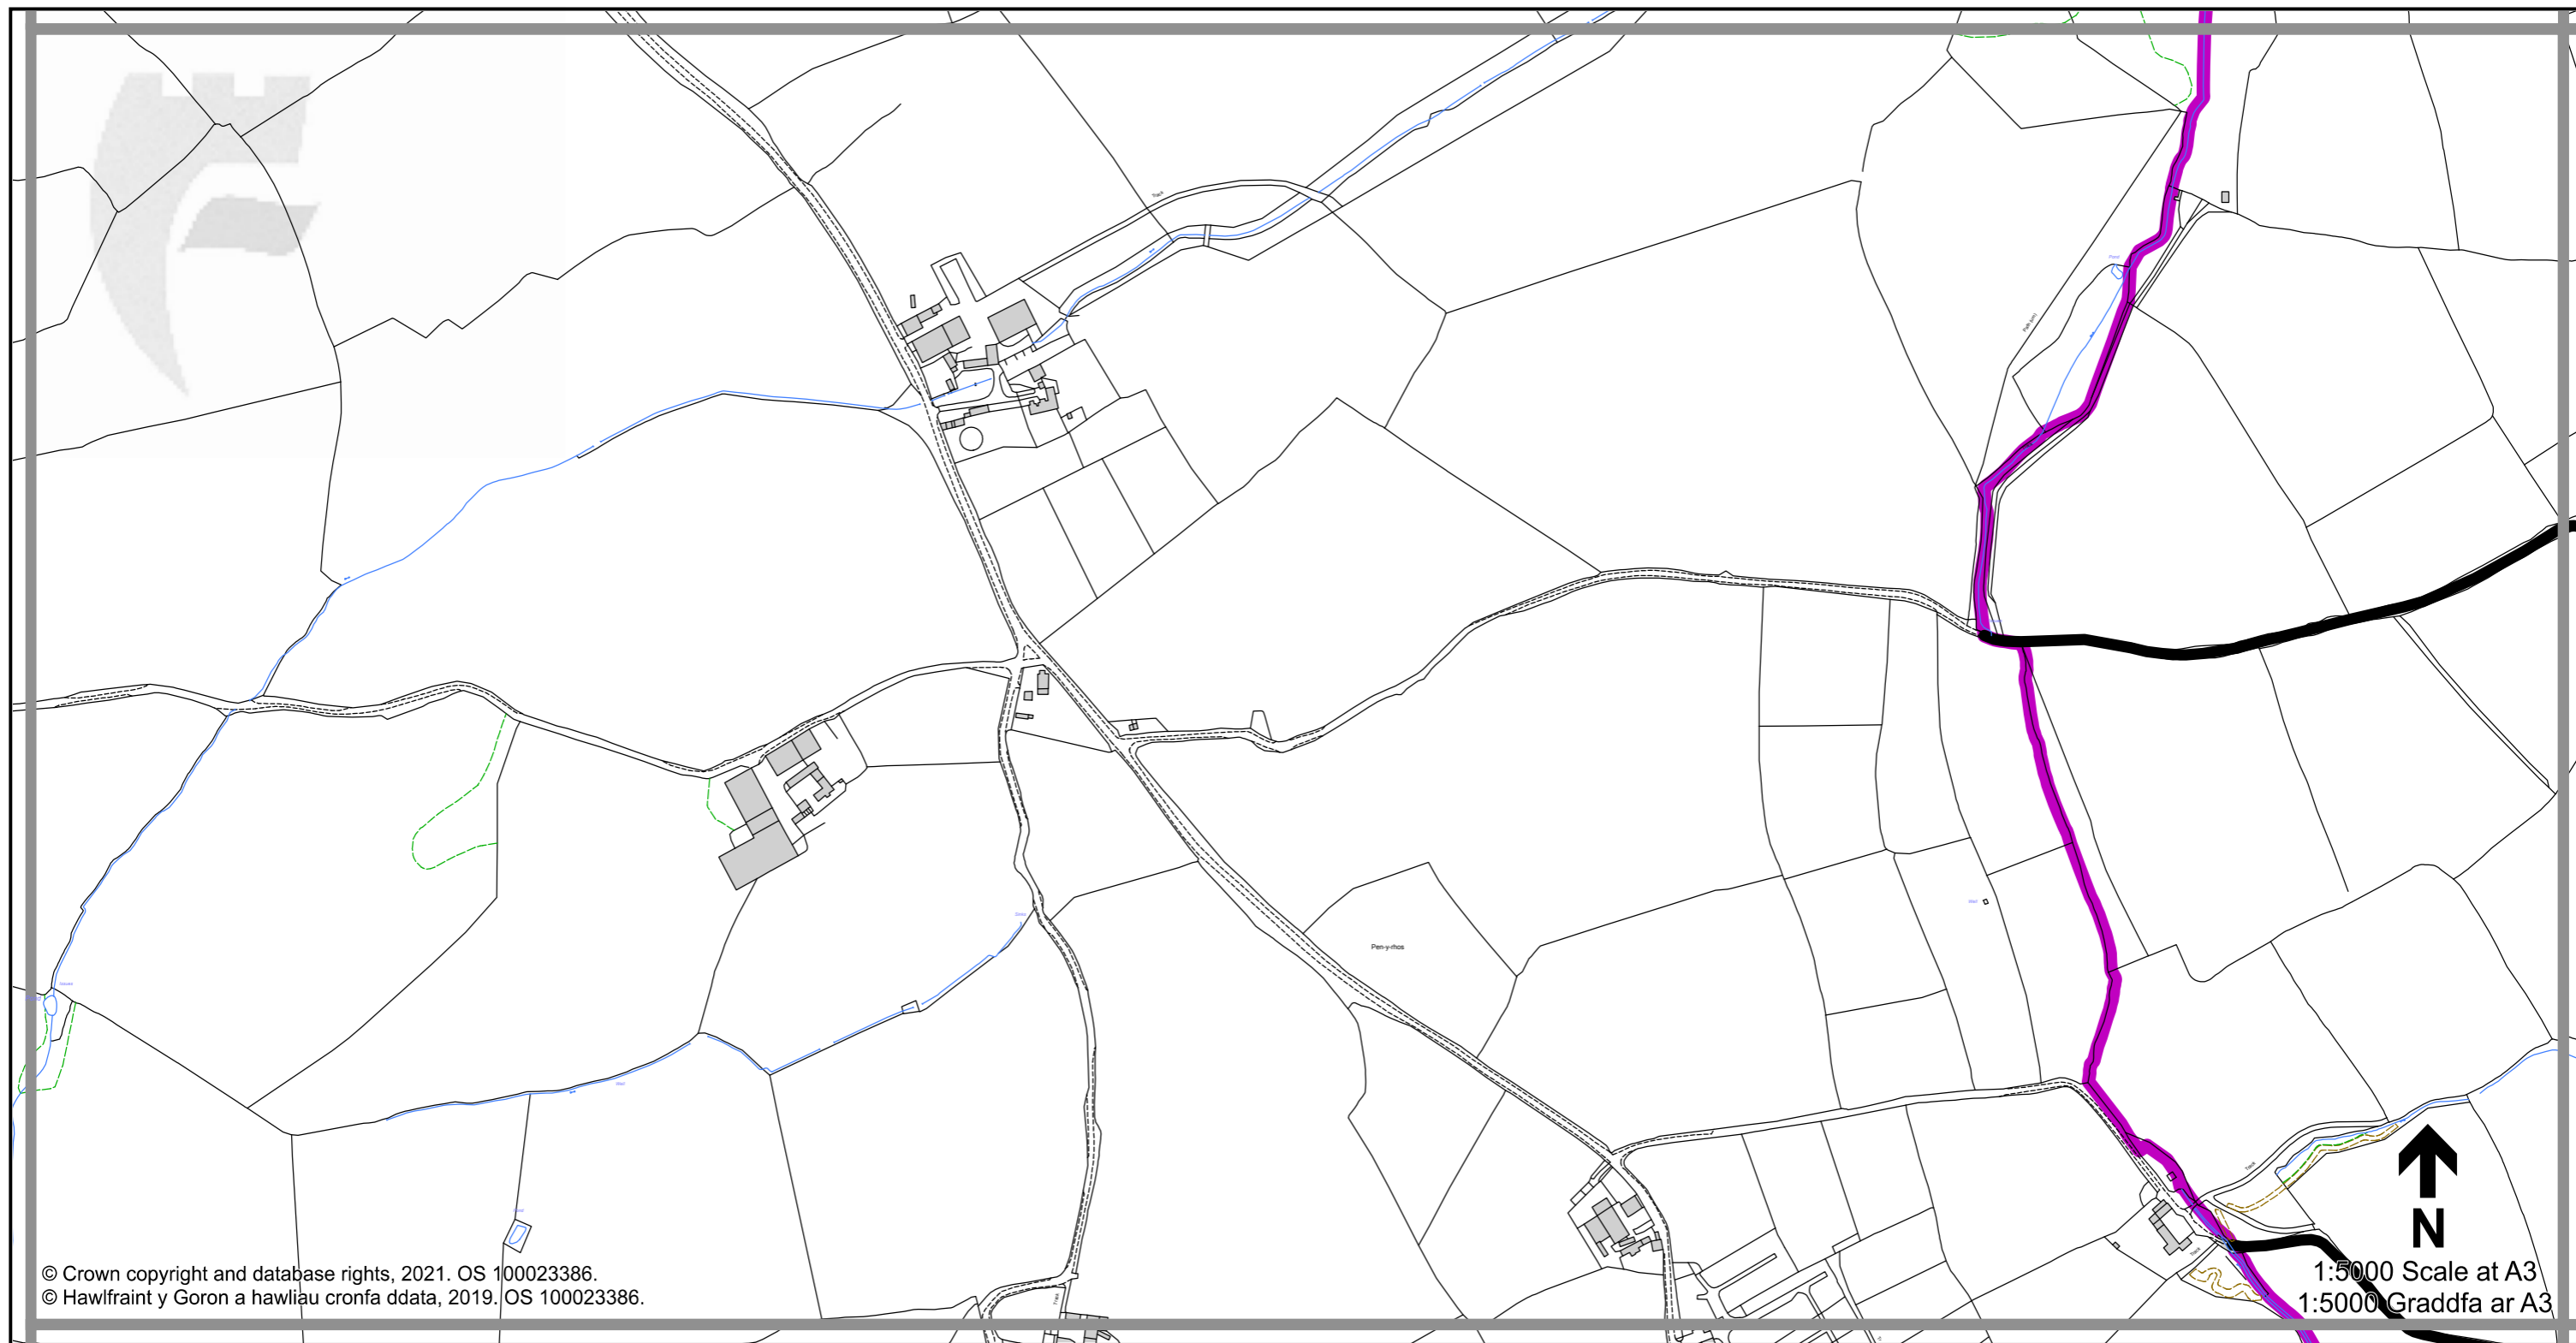

© Crown copyright and database rights, 2021. OS 100023386.
© Hawlfraint y Goron a hawliau cronfa ddata, 2019. OS 100023386.

1:5000 Scale at A3
1:5000 Graddfa ar A3

Legend / Eglurhad

- 20 mph / mya
- Restricted Road' (30mph)
  Ffordd Gyfyngedig (30mya)
- 30 mph by Order
  30 mya drwy Orchymyn
- 40 mph / mya
- 50 mph / mya
- National Speed Limit applies
  Terfyn Cyflymder Cenedlaethol yn berthnasol
- Derestricted by Order (National Speed Limit applies)
  Heb Gyfyngiad drwy Orchymyn (Terfyn Cyflymder Cenedlaethol yn berthnasol)
- Roads subject to separate Orders
  Ffyrdd sy'n destun Gorchmynion ar wahân
- County Boundary / Ffin y Sir

THE FLINTSHIRE COUNTY COUNCIL (VARIOUS ROADS) (20MPH, 30MPH, 40MPH, 50MPH AND NATIONAL SPEED LIMITS. RESTRICTED AND DERESTRICTED ROADS) ORDER 2021.

GORCHYMYN (FFYRDD AMRYWIOL) (20MYA, 30MYA, 40MYA, 50MYA A'R TERFYNAU CYFLYMDER CENEDLAETHOL. FFYRDD CYFYNGEDIG A FFYRDD HEB GYFYNGIAD) CYNGOR SIR Y FFLINT 2021.

**Sheet
B25
Dalen**

Sheet Revision Number: **1**
Rhif Adolgiad Y Ddalen:
Sheet Active from: **03/09/2021**
Dalen yn weithredol o: