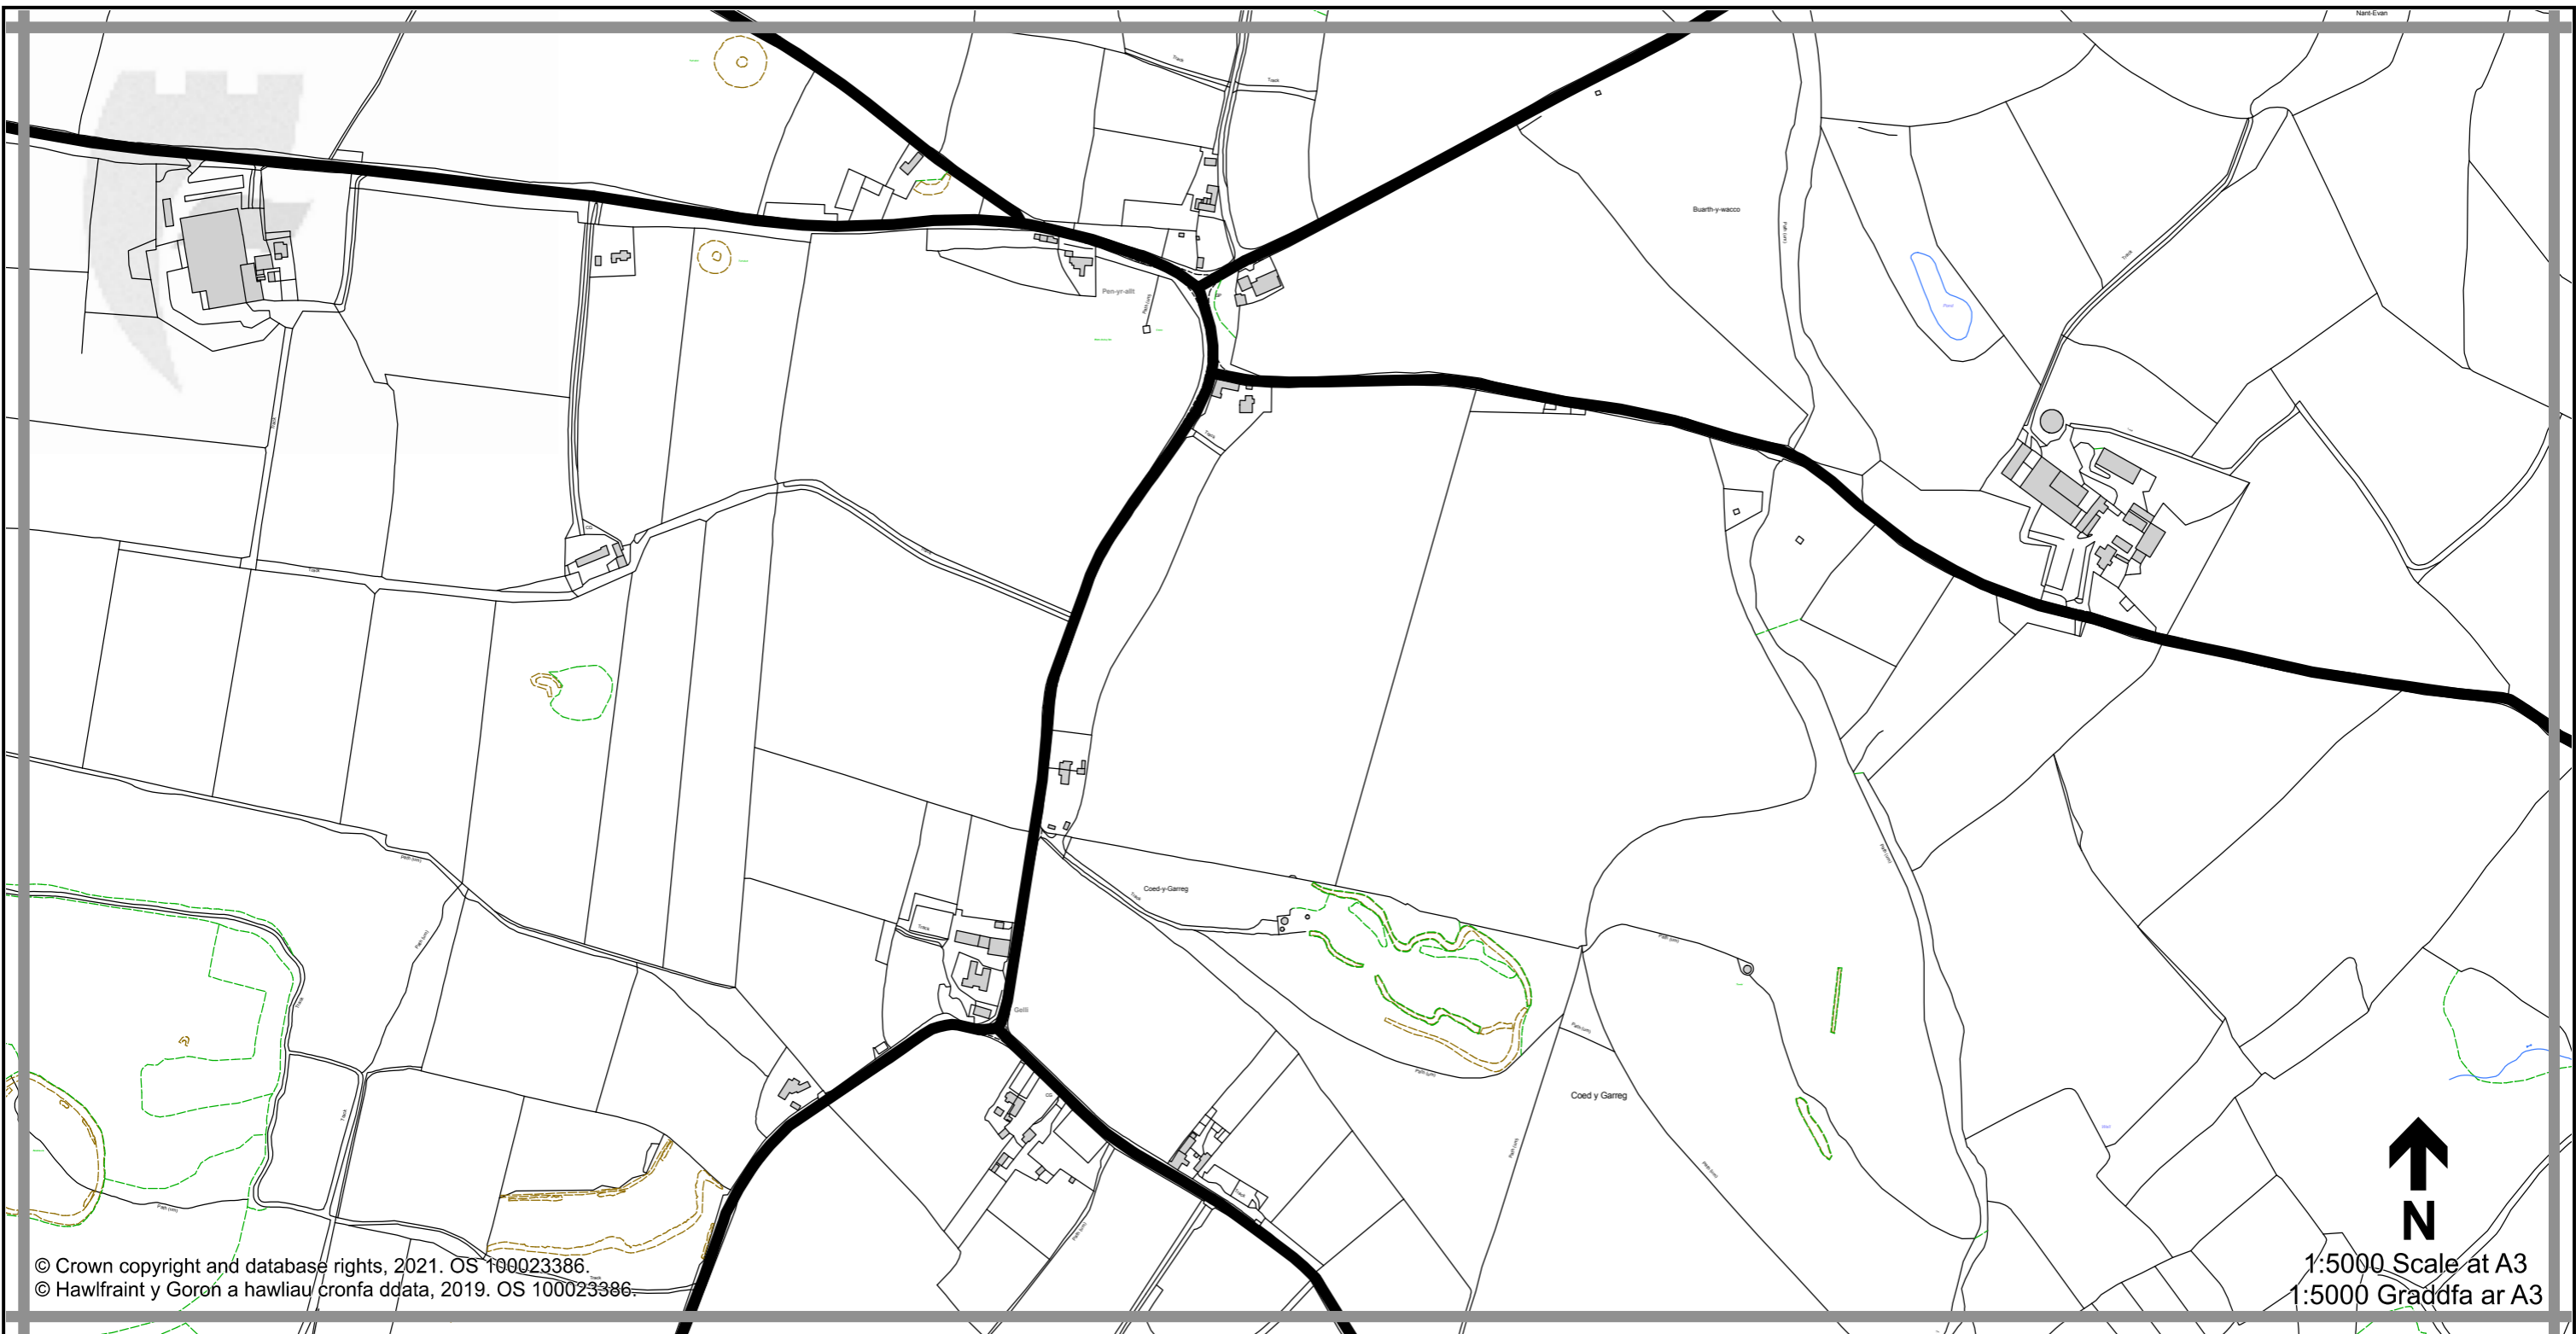

© Crown copyright and database rights, 2021. OS 100023386.
© Hawlfraint y Goron a hawliau cronfa ddata, 2019. OS 100023386.

1:5000 Scale at A3
1:5000 Graddfa ar A3

Legend / Eglurhad

- 20 mph / mya
- Restricted Road' (30mph)
  Ffordd Gyfyngedig (30mya)
- 30 mph by Order
  30 mya drwy Orchymyn
- 40 mph / mya
- 50 mph / mya
- National Speed Limit applies
  Terfyn Cyflymder Cenedlaethol yn berthnasol
- Derestricted by Order (National Speed Limit applies)
  Heb Gyfyngiad drwy Orchymyn (Terfyn Cyflymder Cenedlaethol yn berthnasol)
- Roads subject to separate Orders
  Ffyrdd sy'n destun Gorchmynion ar wahân
- County Boundary / Ffin y Sir

THE FLINTSHIRE COUNTY COUNCIL (VARIOUS ROADS) (20MPH, 30MPH, 40MPH, 50MPH AND NATIONAL SPEED LIMITS. RESTRICTED AND DERESTRICTED ROADS) ORDER 2021.

GORCHYMYN (FFYRDD AMRYWIOL) (20MYA, 30MYA, 40MYA, 50MYA A'R TERFYNAU CYFLYMDER CENEDLAETHOL. FFYRDD CYFYNGEDIG A FFYRDD HEB GYFYNGIAD) CYNGOR SIR Y FFLINT 2021.

**Sheet
D26
Dalen**

Sheet Revision Number:
Rhif Adolgiad Y Ddalen: **1**

Sheet Active from:
Dalen yn weithredol o: **03/09/2021**