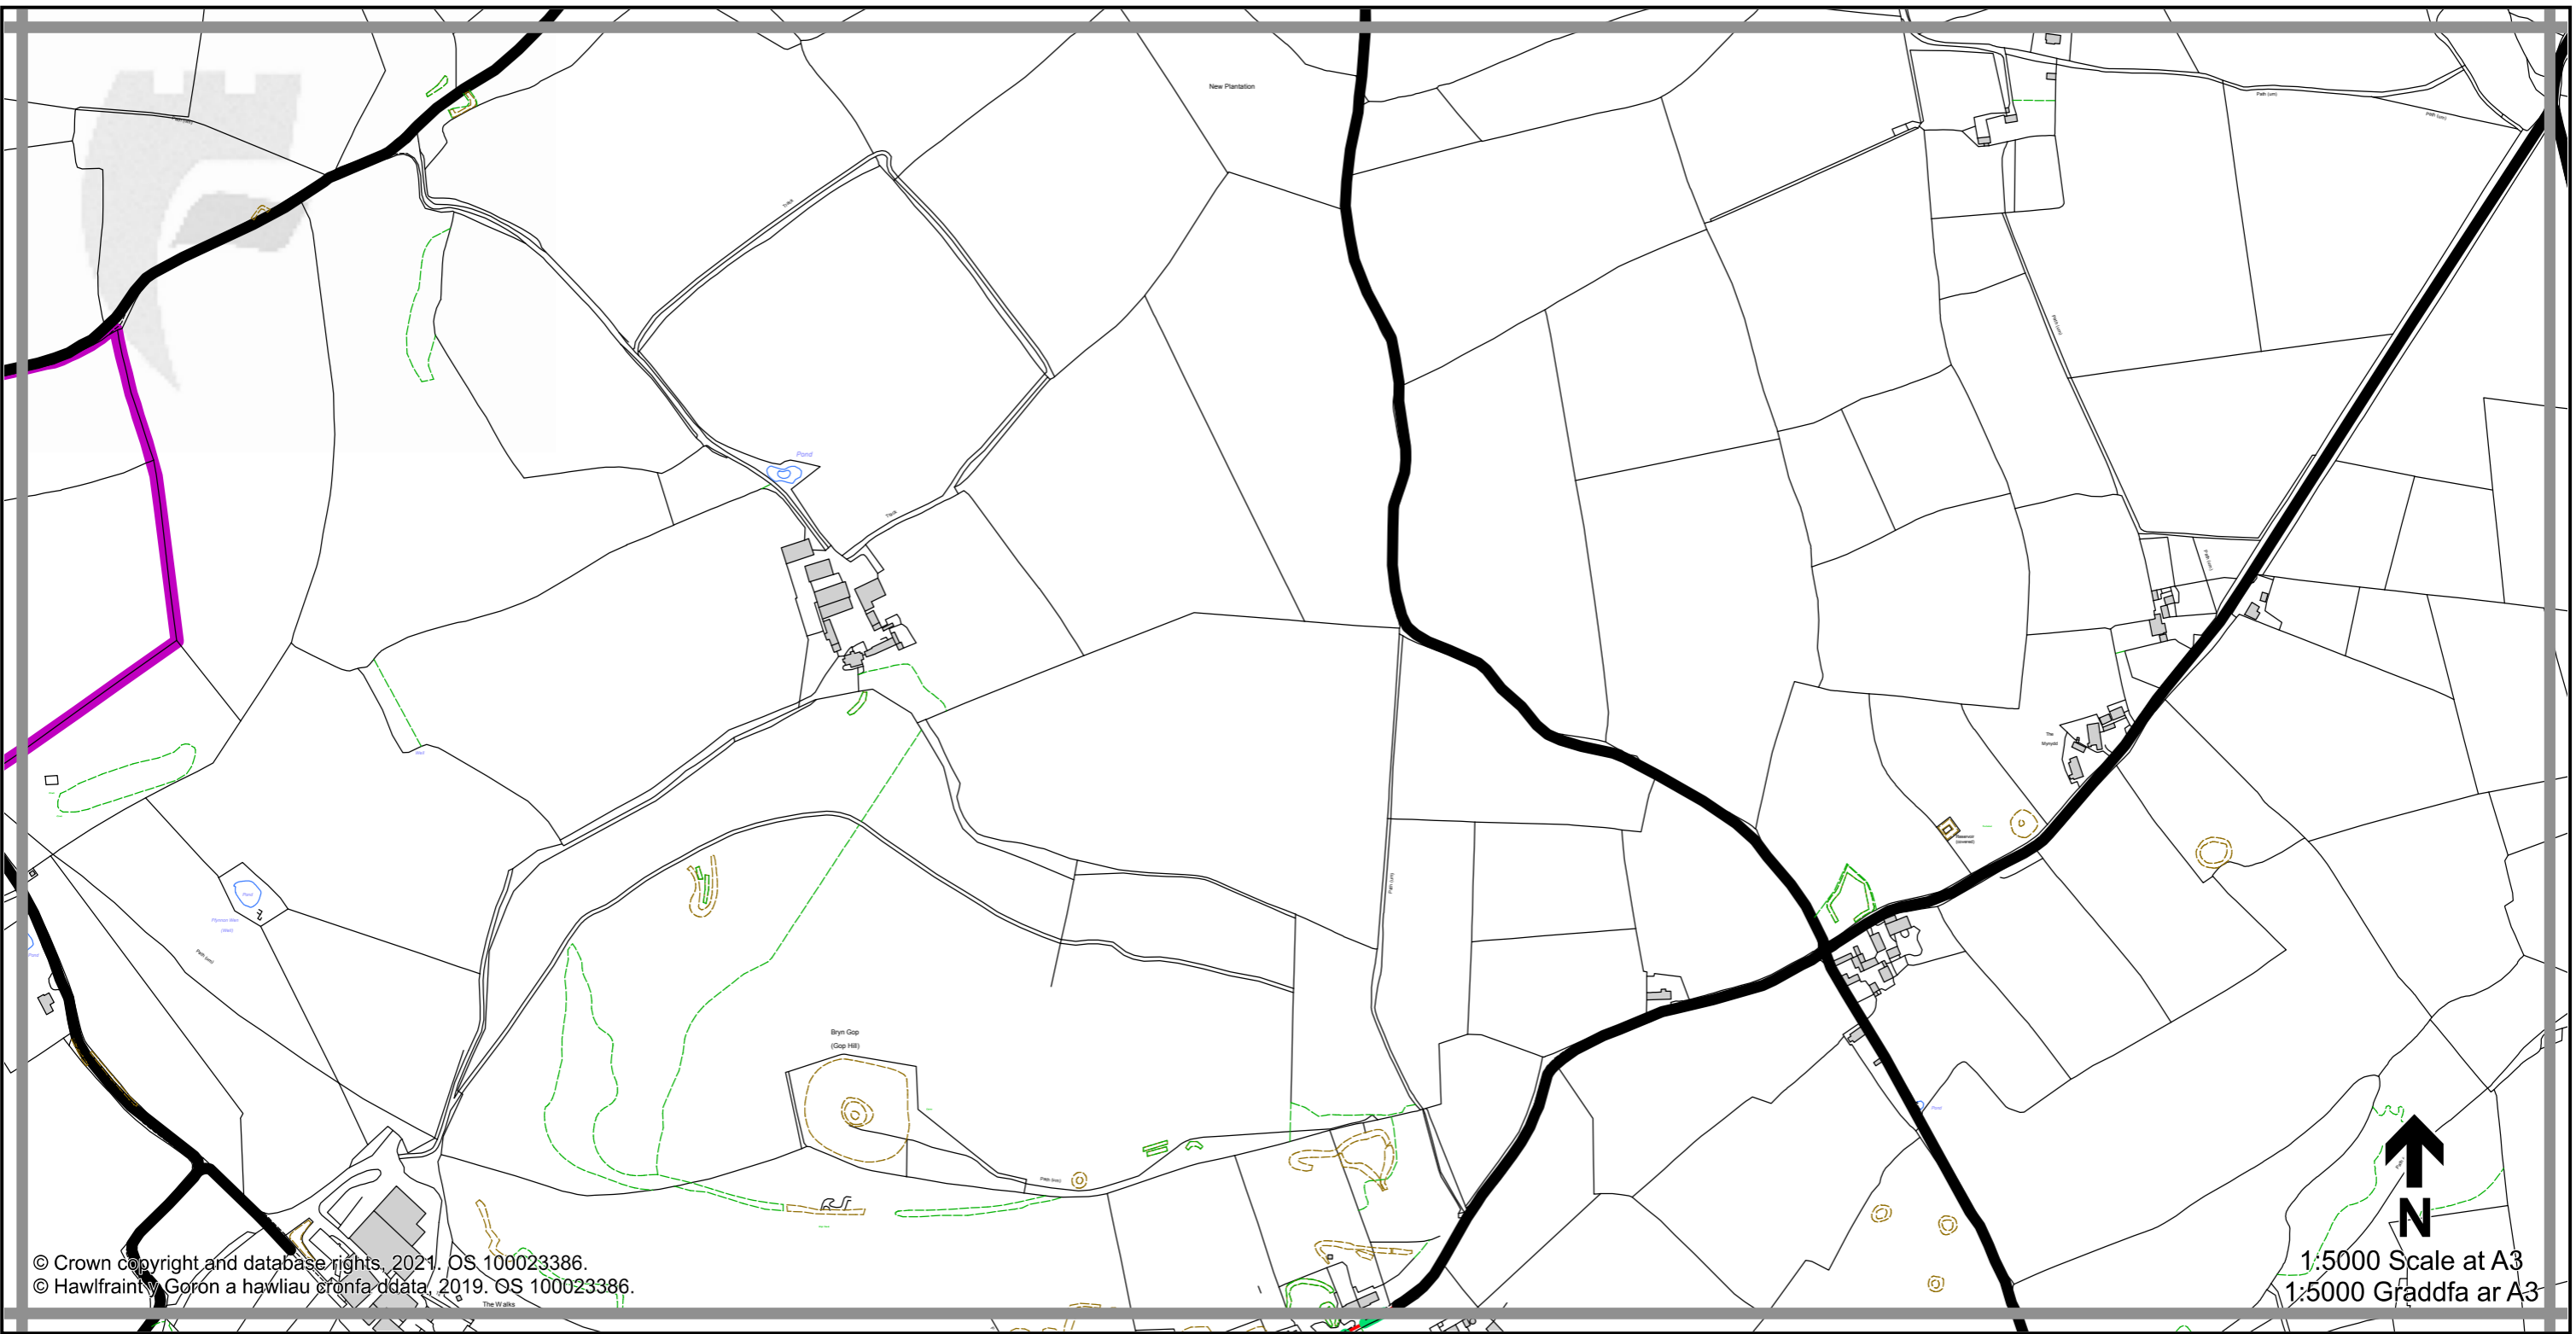

© Crown copyright and database rights, 2021. OS 100023386.
© Hawlfraint y Goron a hawliau cronfa ddata, 2019. OS 100023386.

1:5000 Scale at A3
1:5000 Graddfa ar A3

Legend / Eglurhad

- 20 mph / mya
- Restricted Road' (30mph)
  Ffordd Gyfyngedig (30mya)
- 30 mph by Order
  30 mya drwy Orchymyn
- 40 mph / mya
- 50 mph / mya
- National Speed Limit applies
  Terfyn Cyflymder Cenedlaethol yn berthnasol
- Derestricted by Order (National Speed Limit applies)
  Heb Gyfyngiad drwy Orchymyn (Terfyn Cyflymder Cenedlaethol yn berthnasol)
- Roads subject to separate Orders
  Ffyrdd sy'n destun Gorchmynion ar wahân
- County Boundary / Ffin y Sir

THE FLINTSHIRE COUNTY COUNCIL (VARIOUS ROADS) (20MPH, 30MPH, 40MPH, 50MPH AND NATIONAL SPEED LIMITS. RESTRICTED AND DERESTRICTED ROADS) ORDER 2021.

GORCHYMYN (FFYRDD AMRYWIOL) (20MYA, 30MYA, 40MYA, 50MYA A'R TERFYNAU CYFLYMDER CENEDLAETHOL. FFYRDD CYFYNGEDIG A FFYRDD HEB GYFYNGIAD) CYNGOR SIR Y FFLINT 2021.

**Sheet
B28
Dalen**

Sheet Revision Number:
Rhif Adolgiad Y Ddalen: **1**
Sheet Active from:
Dalen yn weithredol o: **03/09/2021**