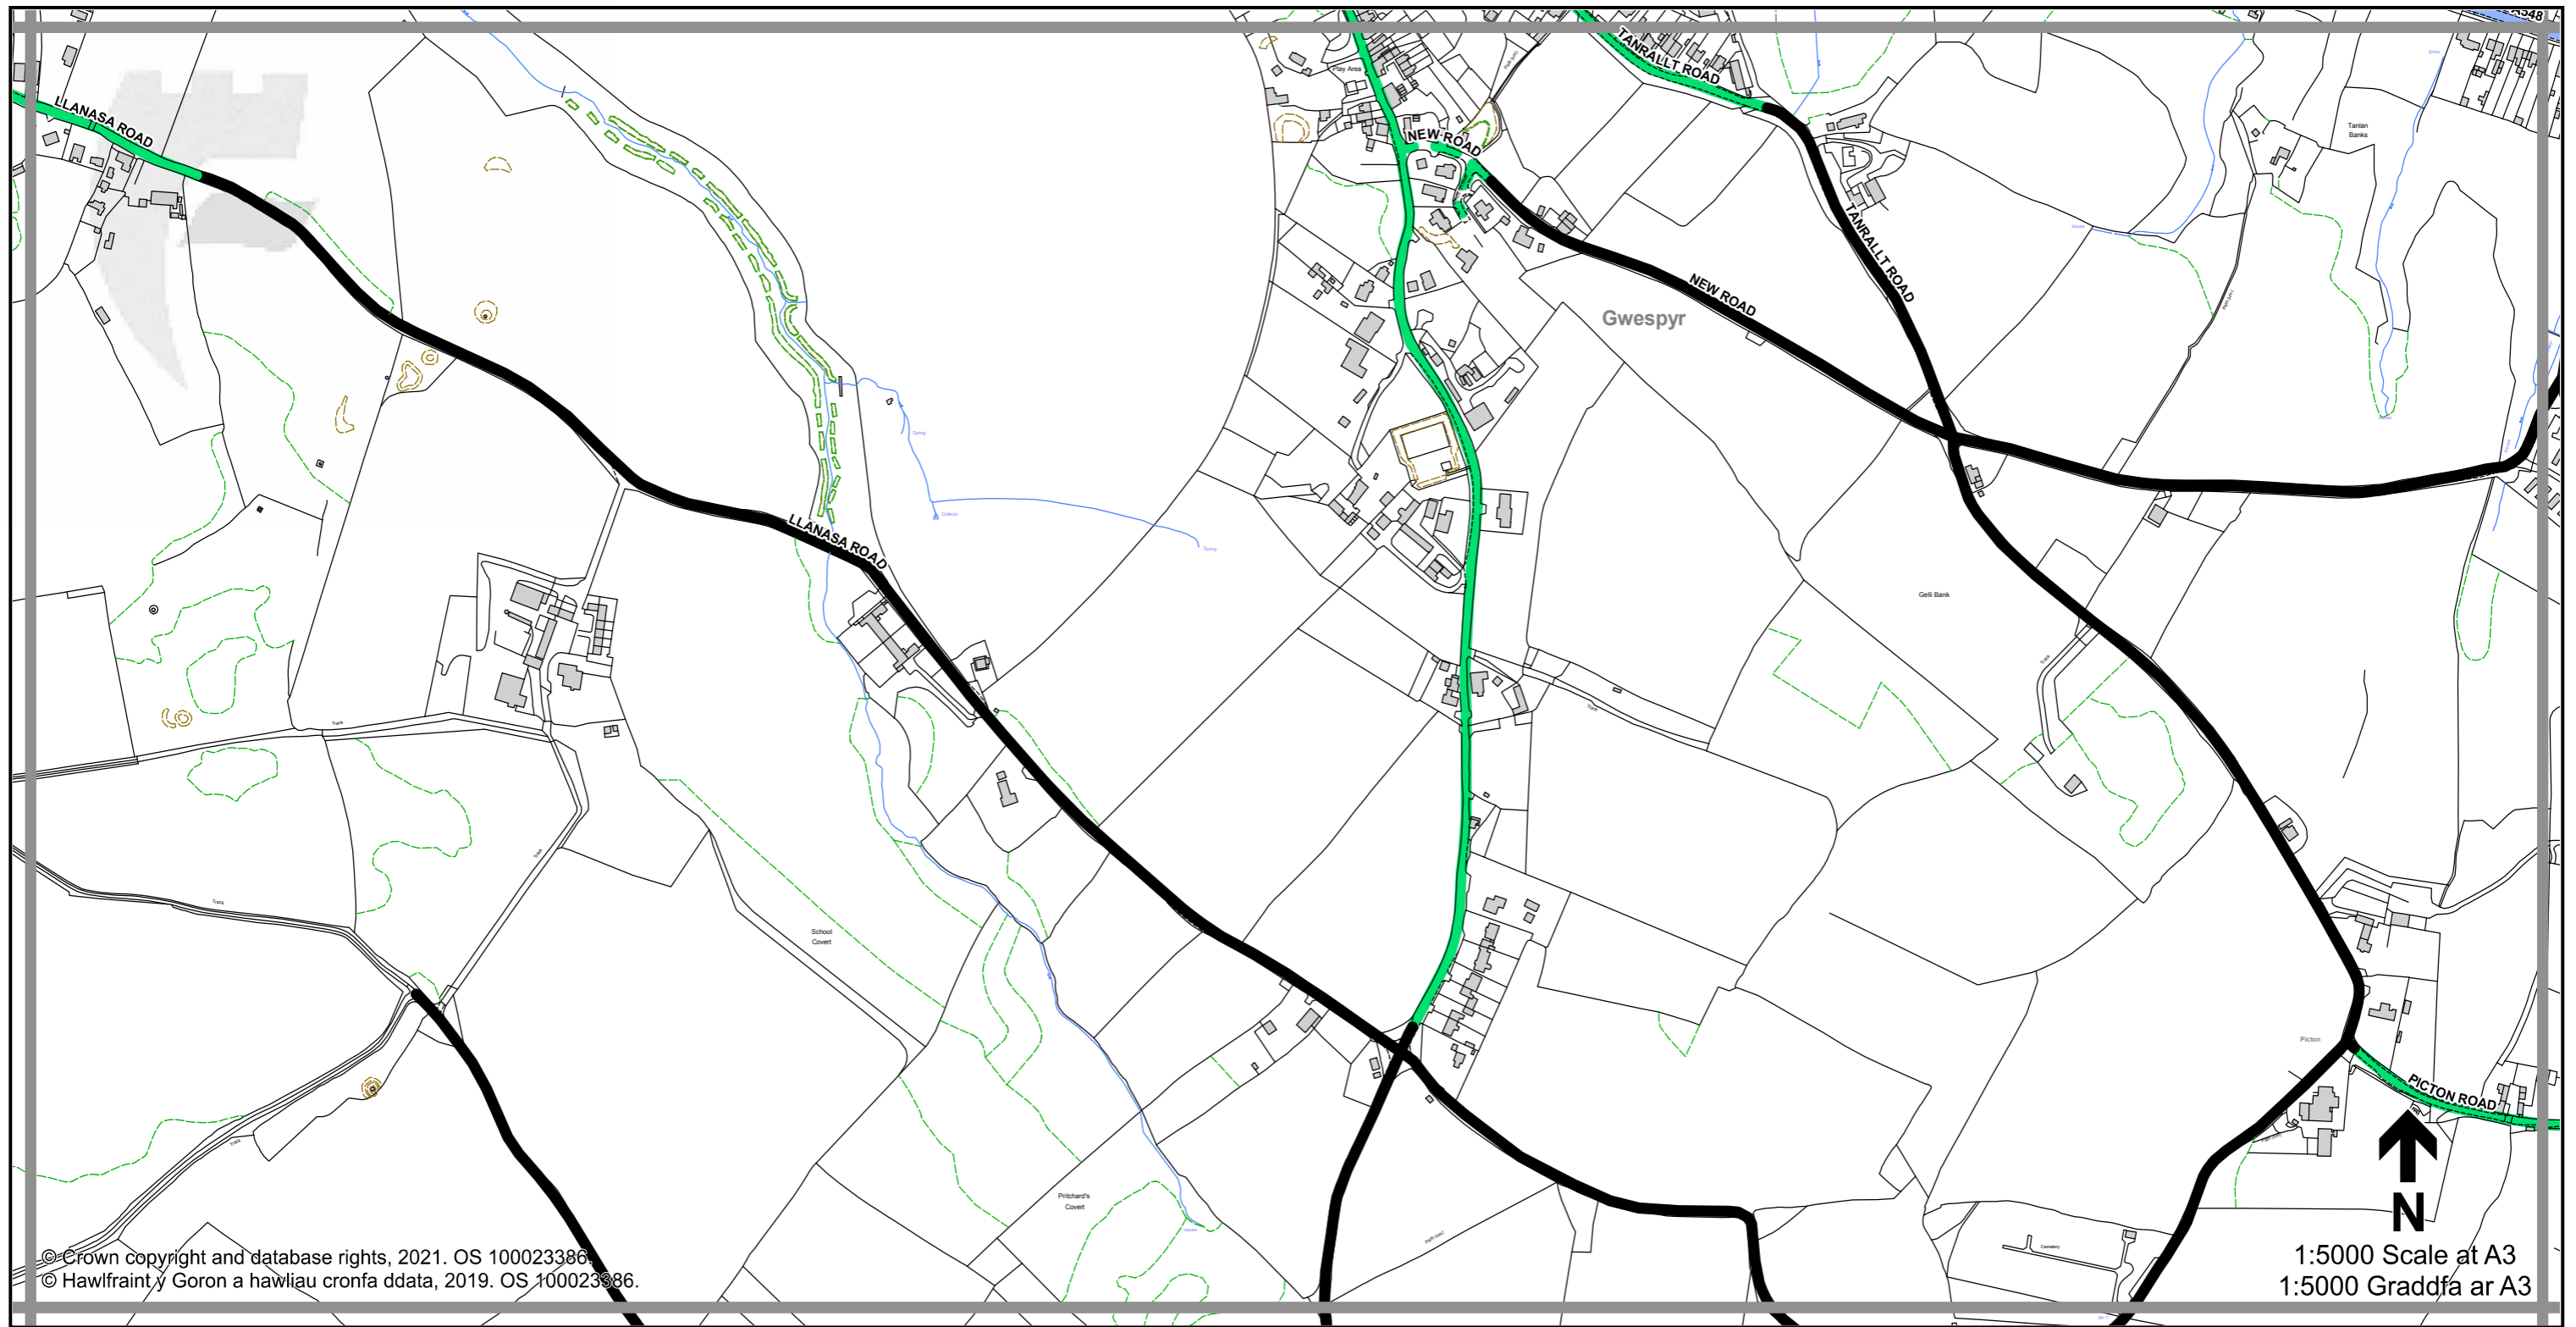

Legend / Eglurhad

- 20 mph / mya
- Restricted Road' (30mph)
  Ffordd Gyfyngedig (30mya)
- 30 mph by Order
  30 mya drwy Orchymyn
- 40 mph / mya
- 50 mph / mya
- National Speed Limit applies
  Terfyn Cyflymder Cenedlaethol yn berthnasol
- Derestricted by Order (National Speed Limit applies)
  Heb Gyfyngiad drwy Orchymyn (Terfyn Cyflymder Cenedlaethol yn berthnasol)
- Roads subject to separate Orders
  Ffyrdd sy'n destun Gorchmynion ar wahân
- County Boundary / Ffin y Sir

**THE FLINTSHIRE COUNTY COUNCIL (VARIOUS ROADS)
(20MPH, 30MPH, 40MPH, 50MPH AND NATIONAL SPEED LIMITS.
RESTRICTED AND DERESTRICTED ROADS) ORDER 2021.**

**GORCHYMYN (FFYRDD AMRYWIOL) (20MYA, 30MYA, 40MYA,
50MYA A'R TERFYNAU CYFLYMDER CENEDLAETHOL.
FFYRDD CYFYNGEDIG A FFYRDD HEB GYFYNGIAD)
CYNGOR SIR Y FFLINT 2021.**

**Sheet
C30
Dalen**

**Sheet Revision Number:
Rhif Adolgiad Y Ddalen: 1**
**Sheet Active from:
Dalen yn weithredol o: 03/09/2021**