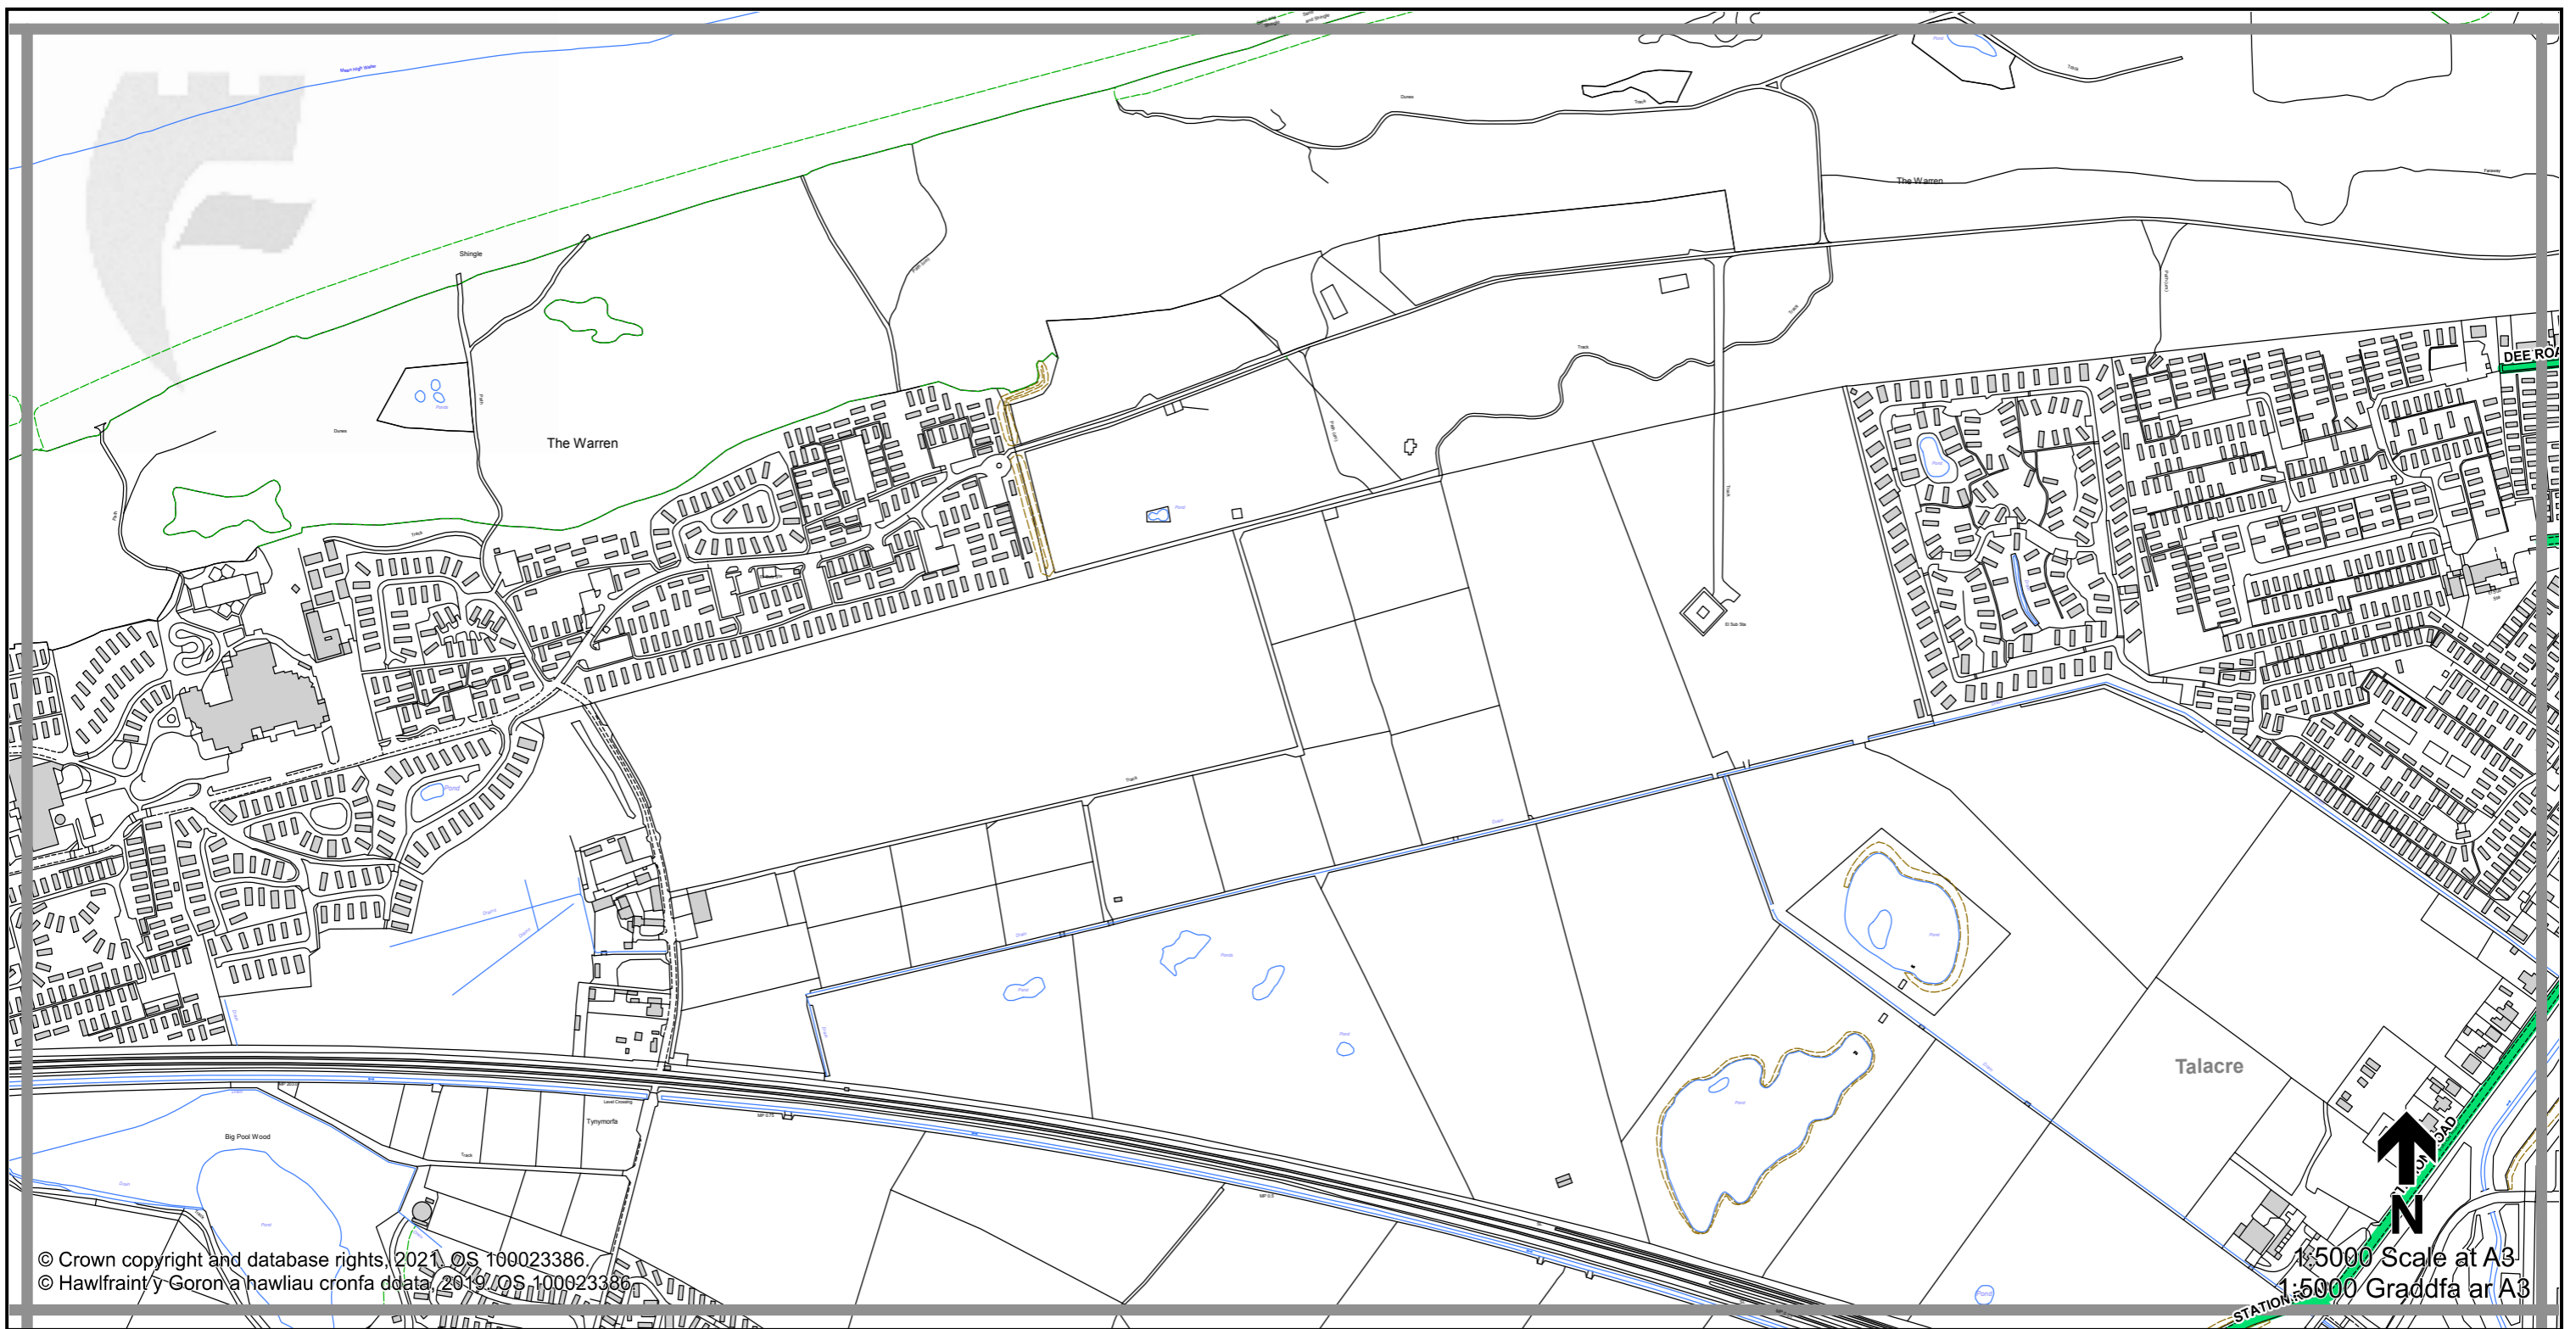

© Crown copyright and database rights, 2021, OS 100023386.
© Hawlfraint y Goron a hawliau cronfa data, 2019, OS 100023386.

1:5000 Scale at A3
1:5000 Graddfa ar A3

Legend / Eglurhad

- 20 mph / mya
- Restricted Road' (30mph)
  Ffordd Gyfyngedig (30mya)
- 30 mph by Order
  30 mya drwy Orchymyn
- 40 mph / mya
- 50 mph / mya
- National Speed Limit applies
  Terfyn Cyflymder Cenedlaethol yn berthnasol
- Derestricted by Order (National Speed Limit applies)
  Heb Gyfyngiad drwy Orchymyn (Terfyn Cyflymder Cenedlaethol yn berthnasol)
- Roads subject to separate Orders
  Ffyrdd sy'n destun Gorchmynion ar wahân
- County Boundary / Ffin y Sir

**THE FLINTSHIRE COUNTY COUNCIL (VARIOUS ROADS)
(20MPH, 30MPH, 40MPH, 50MPH AND NATIONAL SPEED LIMITS.
RESTRICTED AND DERESTRICTED ROADS) ORDER 2021.**

**GORCHMYN (FFYRDD AMRYWIOL) (20MYA, 30MYA, 40MYA,
50MYA A'R TERFYNAU CYFLYMDER CENEDLAETHOL.
FFYRDD CYFYNGEDIG A FFYRDD HEB GYFYNGIAD)
CYNGOR SIR Y FFLINT 2021.**

**Sheet
C32
Dalen**

**Sheet Revision Number:
Rhif Adolgiad Y Ddalen: 1**
**Sheet Active from:
Dalen yn weithredol o: 03/09/2021**