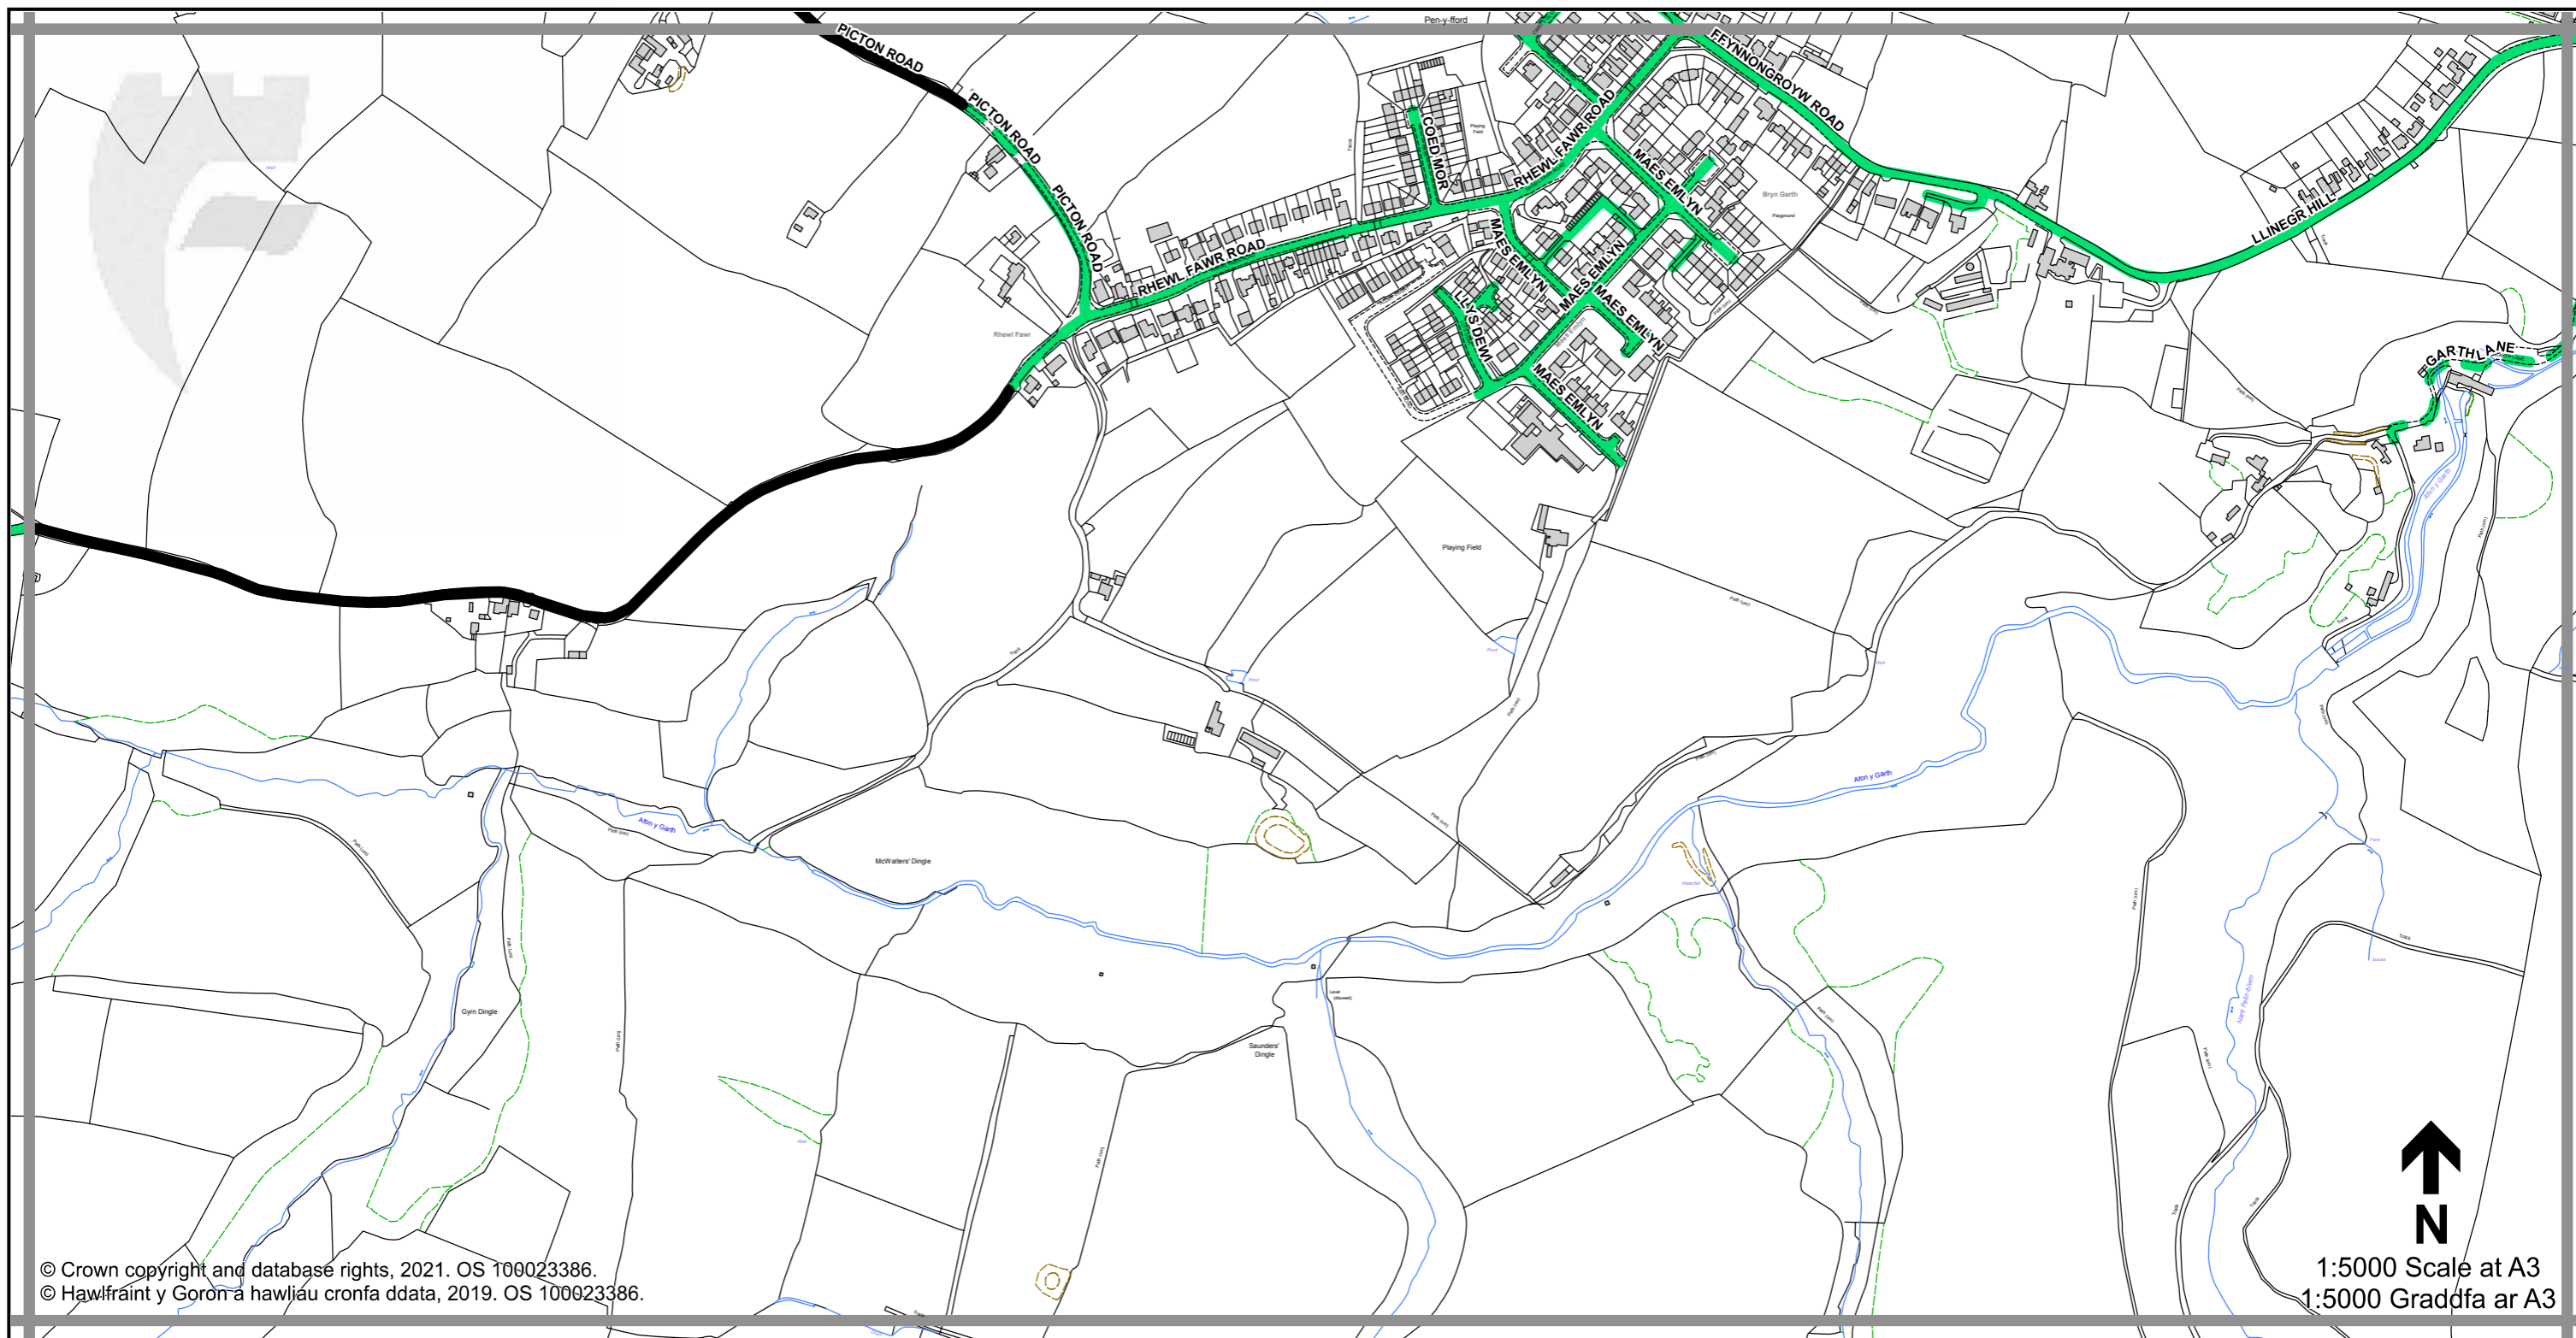

Legend / Eglurhad

- 20 mph / mya
- Restricted Road' (30mph)
  Ffordd Gyfyngedig (30mya)
- 30 mph by Order
  30 mya drwy Orchymyn
- 40 mph / mya
- 50 mph / mya
- National Speed Limit applies
  Terfyn Cyflymder Cenedlaethol yn berthnasol
- Derestricted by Order (National Speed Limit applies)
  Heb Gyfyngiad drwy Orchymyn (Terfyn Cyflymder Cenedlaethol yn berthnasol)
- Roads subject to separate Orders
  Ffyrdd sy'n destun Gorchmynion ar wahân
- County Boundary / Ffin y Sir

THE FLINTSHIRE COUNTY COUNCIL (VARIOUS ROADS) (20MPH, 30MPH, 40MPH, 50MPH AND NATIONAL SPEED LIMITS. RESTRICTED AND DERESTRICTED ROADS) ORDER 2021.

GORCHYMYN (FFYRDD AMRYWIOL) (20MYA, 30MYA, 40MYA, 50MYA A'R TERFYNAU CYFLYMDER CENEDLAETHOL. FFYRDD CYFYNGEDIG A FFYRDD HEB GYFYNGIAD) CYNGOR SIR Y FFLINT 2021.

**Sheet
D29
Dalen**

**Sheet Revision Number:
Rhif Adolgiad Y Ddalen: 1**

**Sheet Active from:
Dalen yn weithredol o: 03/09/2021**