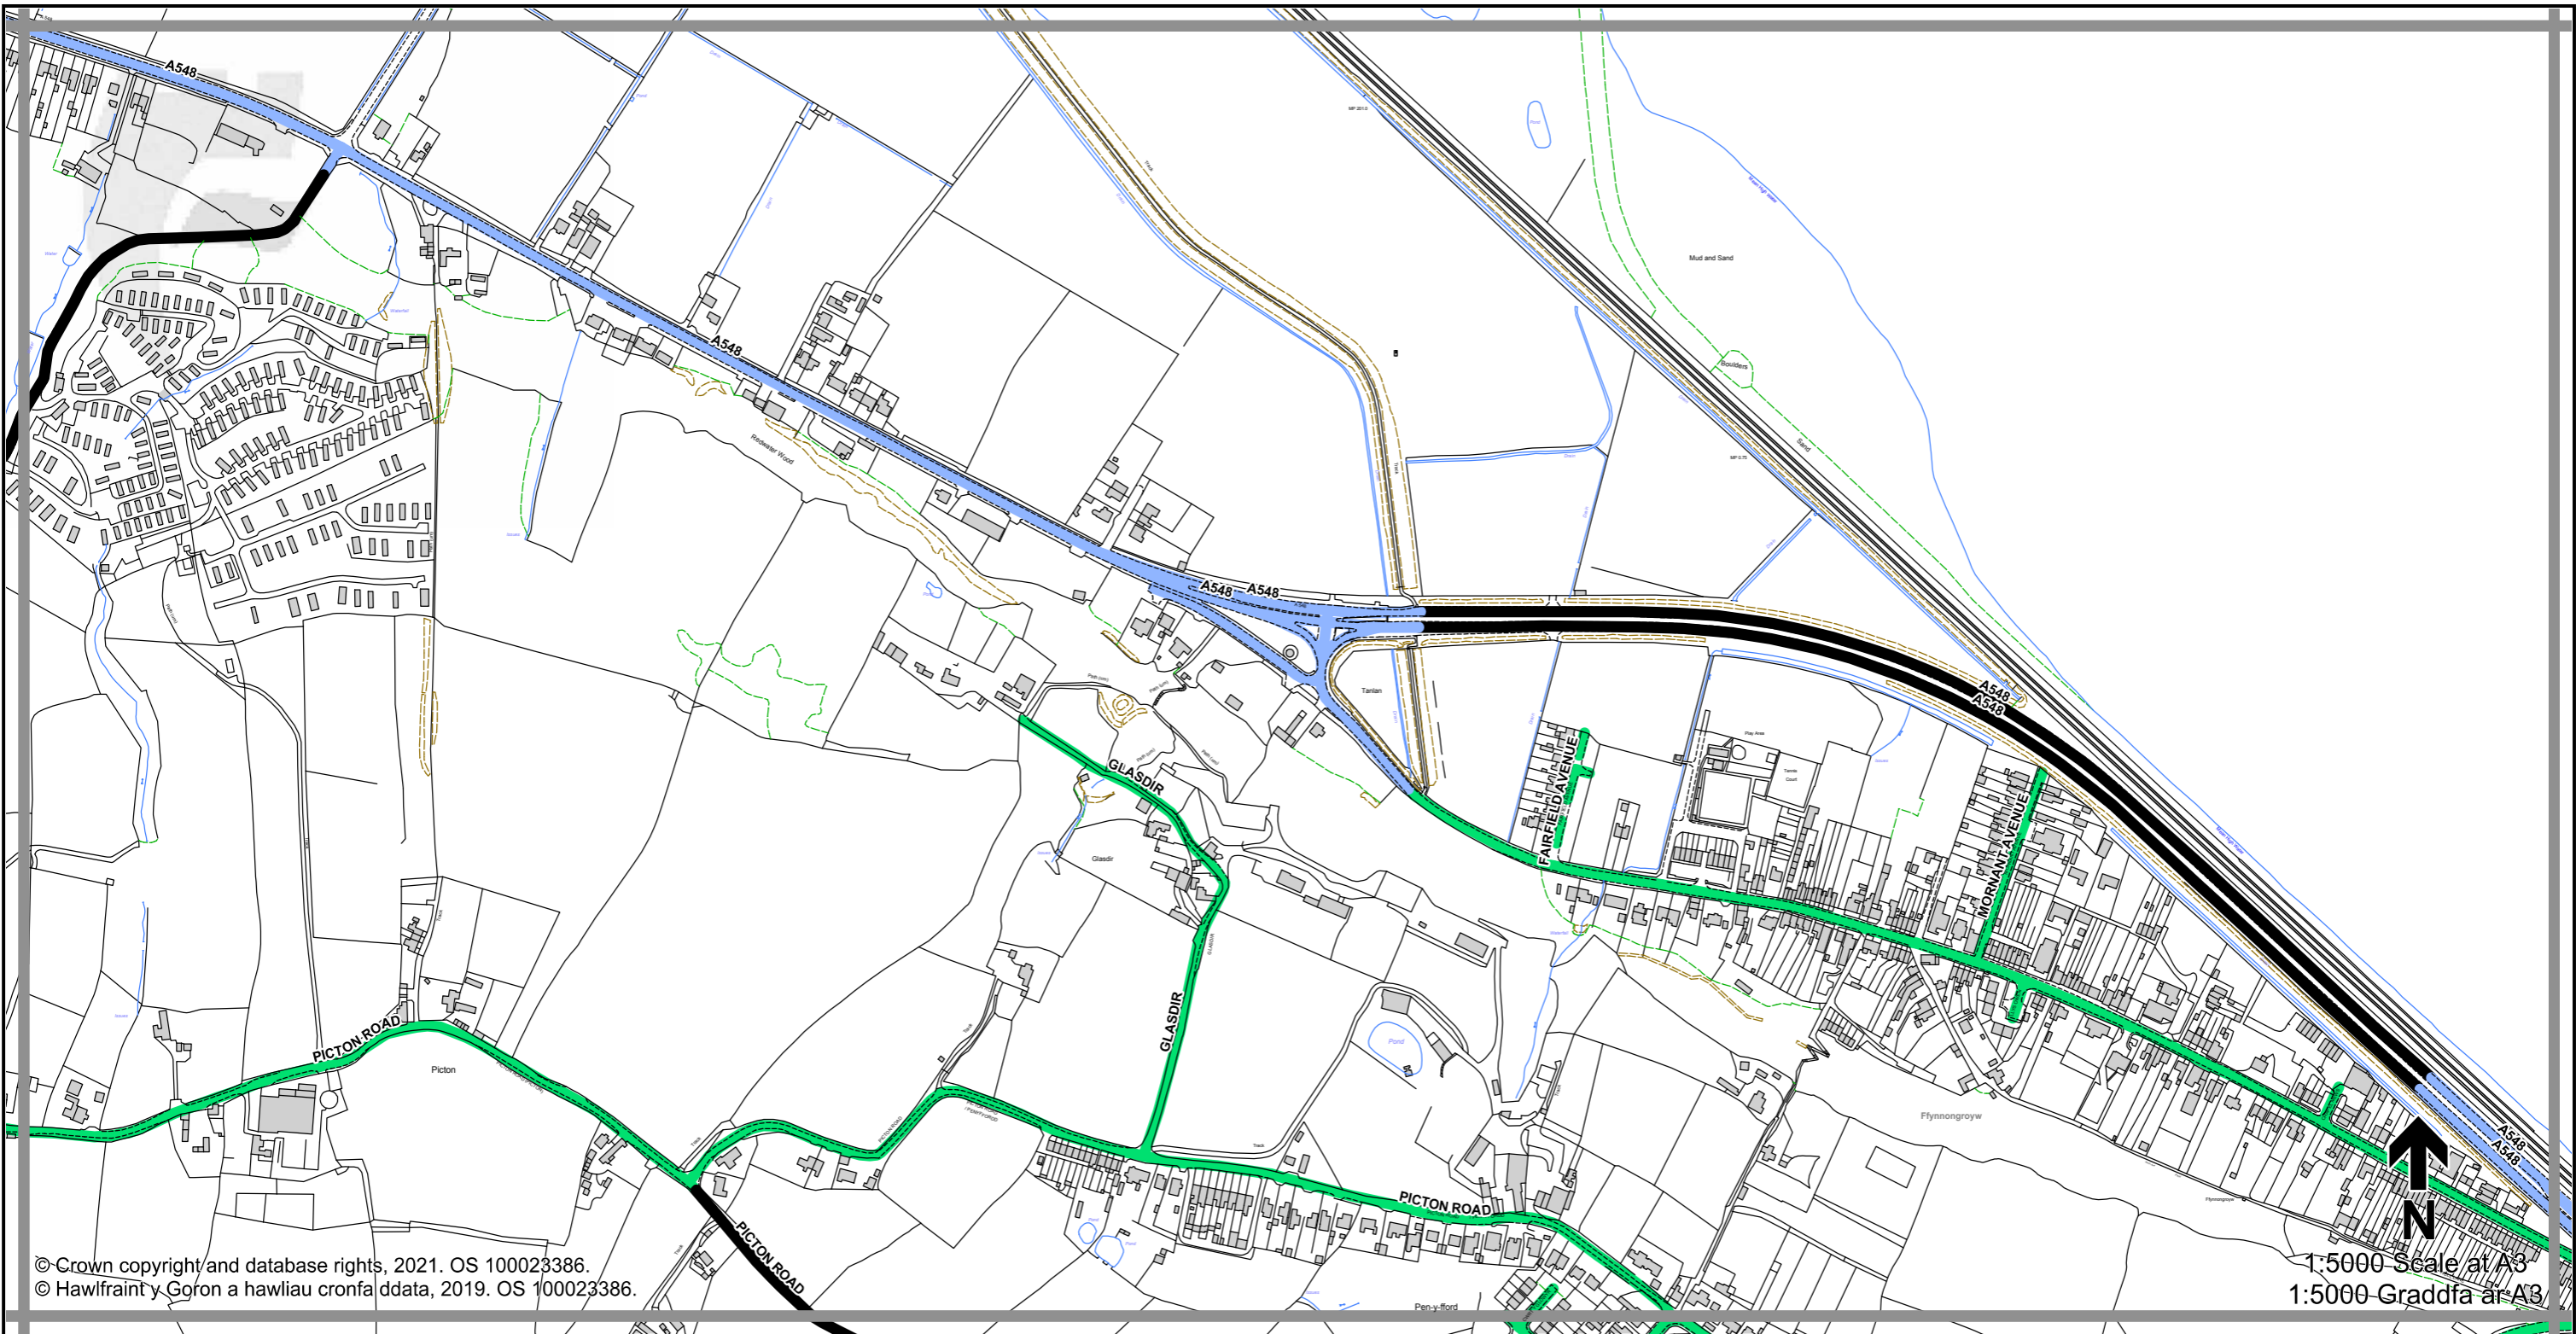

© Crown copyright and database rights, 2021. OS 100023386.
© Hawlfraint y Goron a hawliau cronfa ddata, 2019. OS 100023386.

1:5000 Scale at A3
1:5000 Graddfa ar A3

Legend / Eglurhad

- 20 mph / mya
- Restricted Road' (30mph)
  Ffordd Gyfyngedig (30mya)
- 30 mph by Order
  30 mya drwy Orchymyn
- 40 mph / mya
- 50 mph / mya
- National Speed Limit applies
  Terfyn Cyflymder Cenedlaethol yn berthnasol
- Derestricted by Order (National Speed Limit applies)
  Heb Gyfyngiad drwy Orchymyn (Terfyn Cyflymder Cenedlaethol yn berthnasol)
- Roads subject to separate Orders
  Ffyrdd sy'n destun Gorchmynion ar wahân
- County Boundary / Ffin y Sir

THE FLINTSHIRE COUNTY COUNCIL (VARIOUS ROADS) (20MPH, 30MPH, 40MPH, 50MPH AND NATIONAL SPEED LIMITS. RESTRICTED AND DERESTRICTED ROADS) ORDER 2021.

GORCHYMYN (FFYRDD AMRYWIOL) (20MYA, 30MYA, 40MYA, 50MYA A'R TERFYNAU CYFLYMDER CENEDLAETHOL. FFYRDD CYFYNGEDIG A FFYRDD HEB GYFYNGIAD) CYNGOR SIR Y FFLINT 2021.

**Sheet
D30
Dalen**

Sheet Revision Number:
Rhif Adolgiad Y Ddalen: **1**
Sheet Active from:
Dalen yn weithredol o: **03/09/2021**