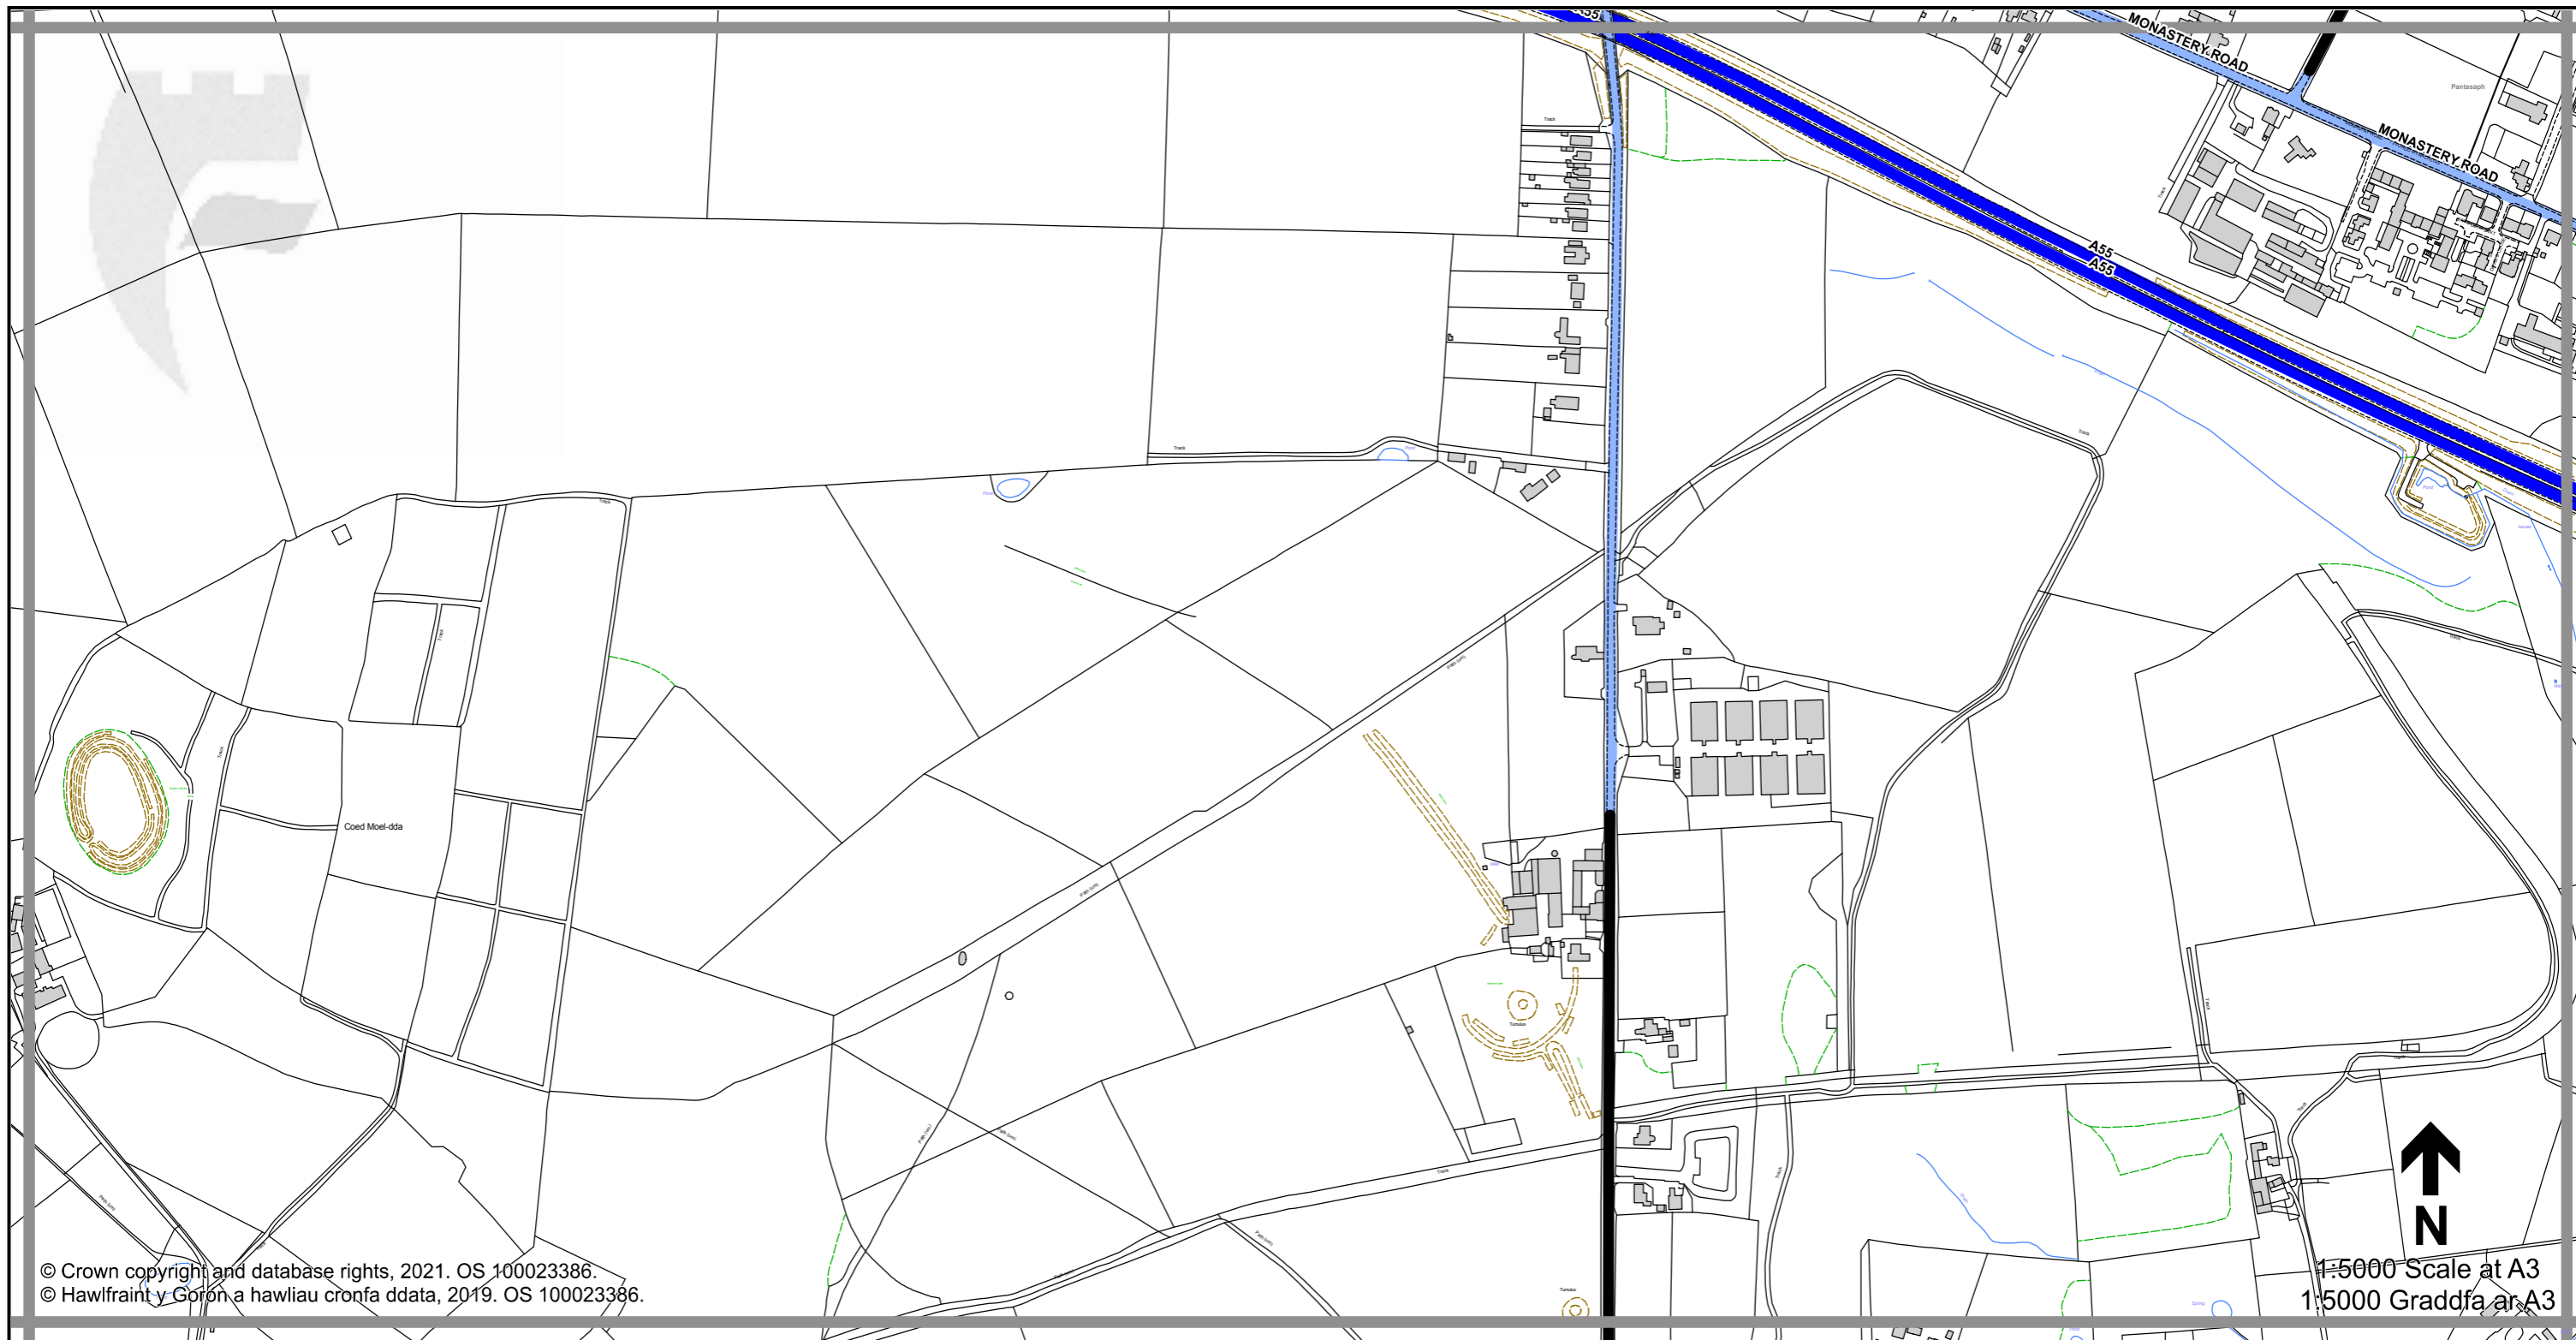

Legend / Eglurhad

- 20 mph / mya
- Restricted Road' (30mph)
  Ffordd Gyfyngedig (30mya)
- 30 mph by Order
  30 mya drwy Orchymyn
- 40 mph / mya
- 50 mph / mya
- National Speed Limit applies
  Terfyn Cyflymder Cenedlaethol yn berthnasol
- Derestricted by Order (National Speed Limit applies)
  Heb Gyfyngiad drwy Orchymyn (Terfyn Cyflymder Cenedlaethol yn berthnasol)
- Roads subject to separate Orders
  Ffyrdd sy'n destun Gorchmynion ar wahân
- County Boundary / Ffin y Sir

**THE FLINTSHIRE COUNTY COUNCIL (VARIOUS ROADS)
(20MPH, 30MPH, 40MPH, 50MPH AND NATIONAL SPEED LIMITS.
RESTRICTED AND DERESTRICTED ROADS) ORDER 2021.**

**GORCHYMYN (FFYRDD AMRYWIOL) (20MYA, 30MYA, 40MYA,
50MYA A'R TERFYNAU CYFLYMDER CENEDLAETHOL.
FFYRDD CYFYNGEDIG A FFYRDD HEB GYFYNGIAD)
CYNGOR SIR Y FFLINT 2021.**

**Sheet
E23
Dalen**

**Sheet Revision Number:
Rhif Adolgiad Y Ddalen: 1**
**Sheet Active from:
Dalen yn weithredol o: 03/09/2021**