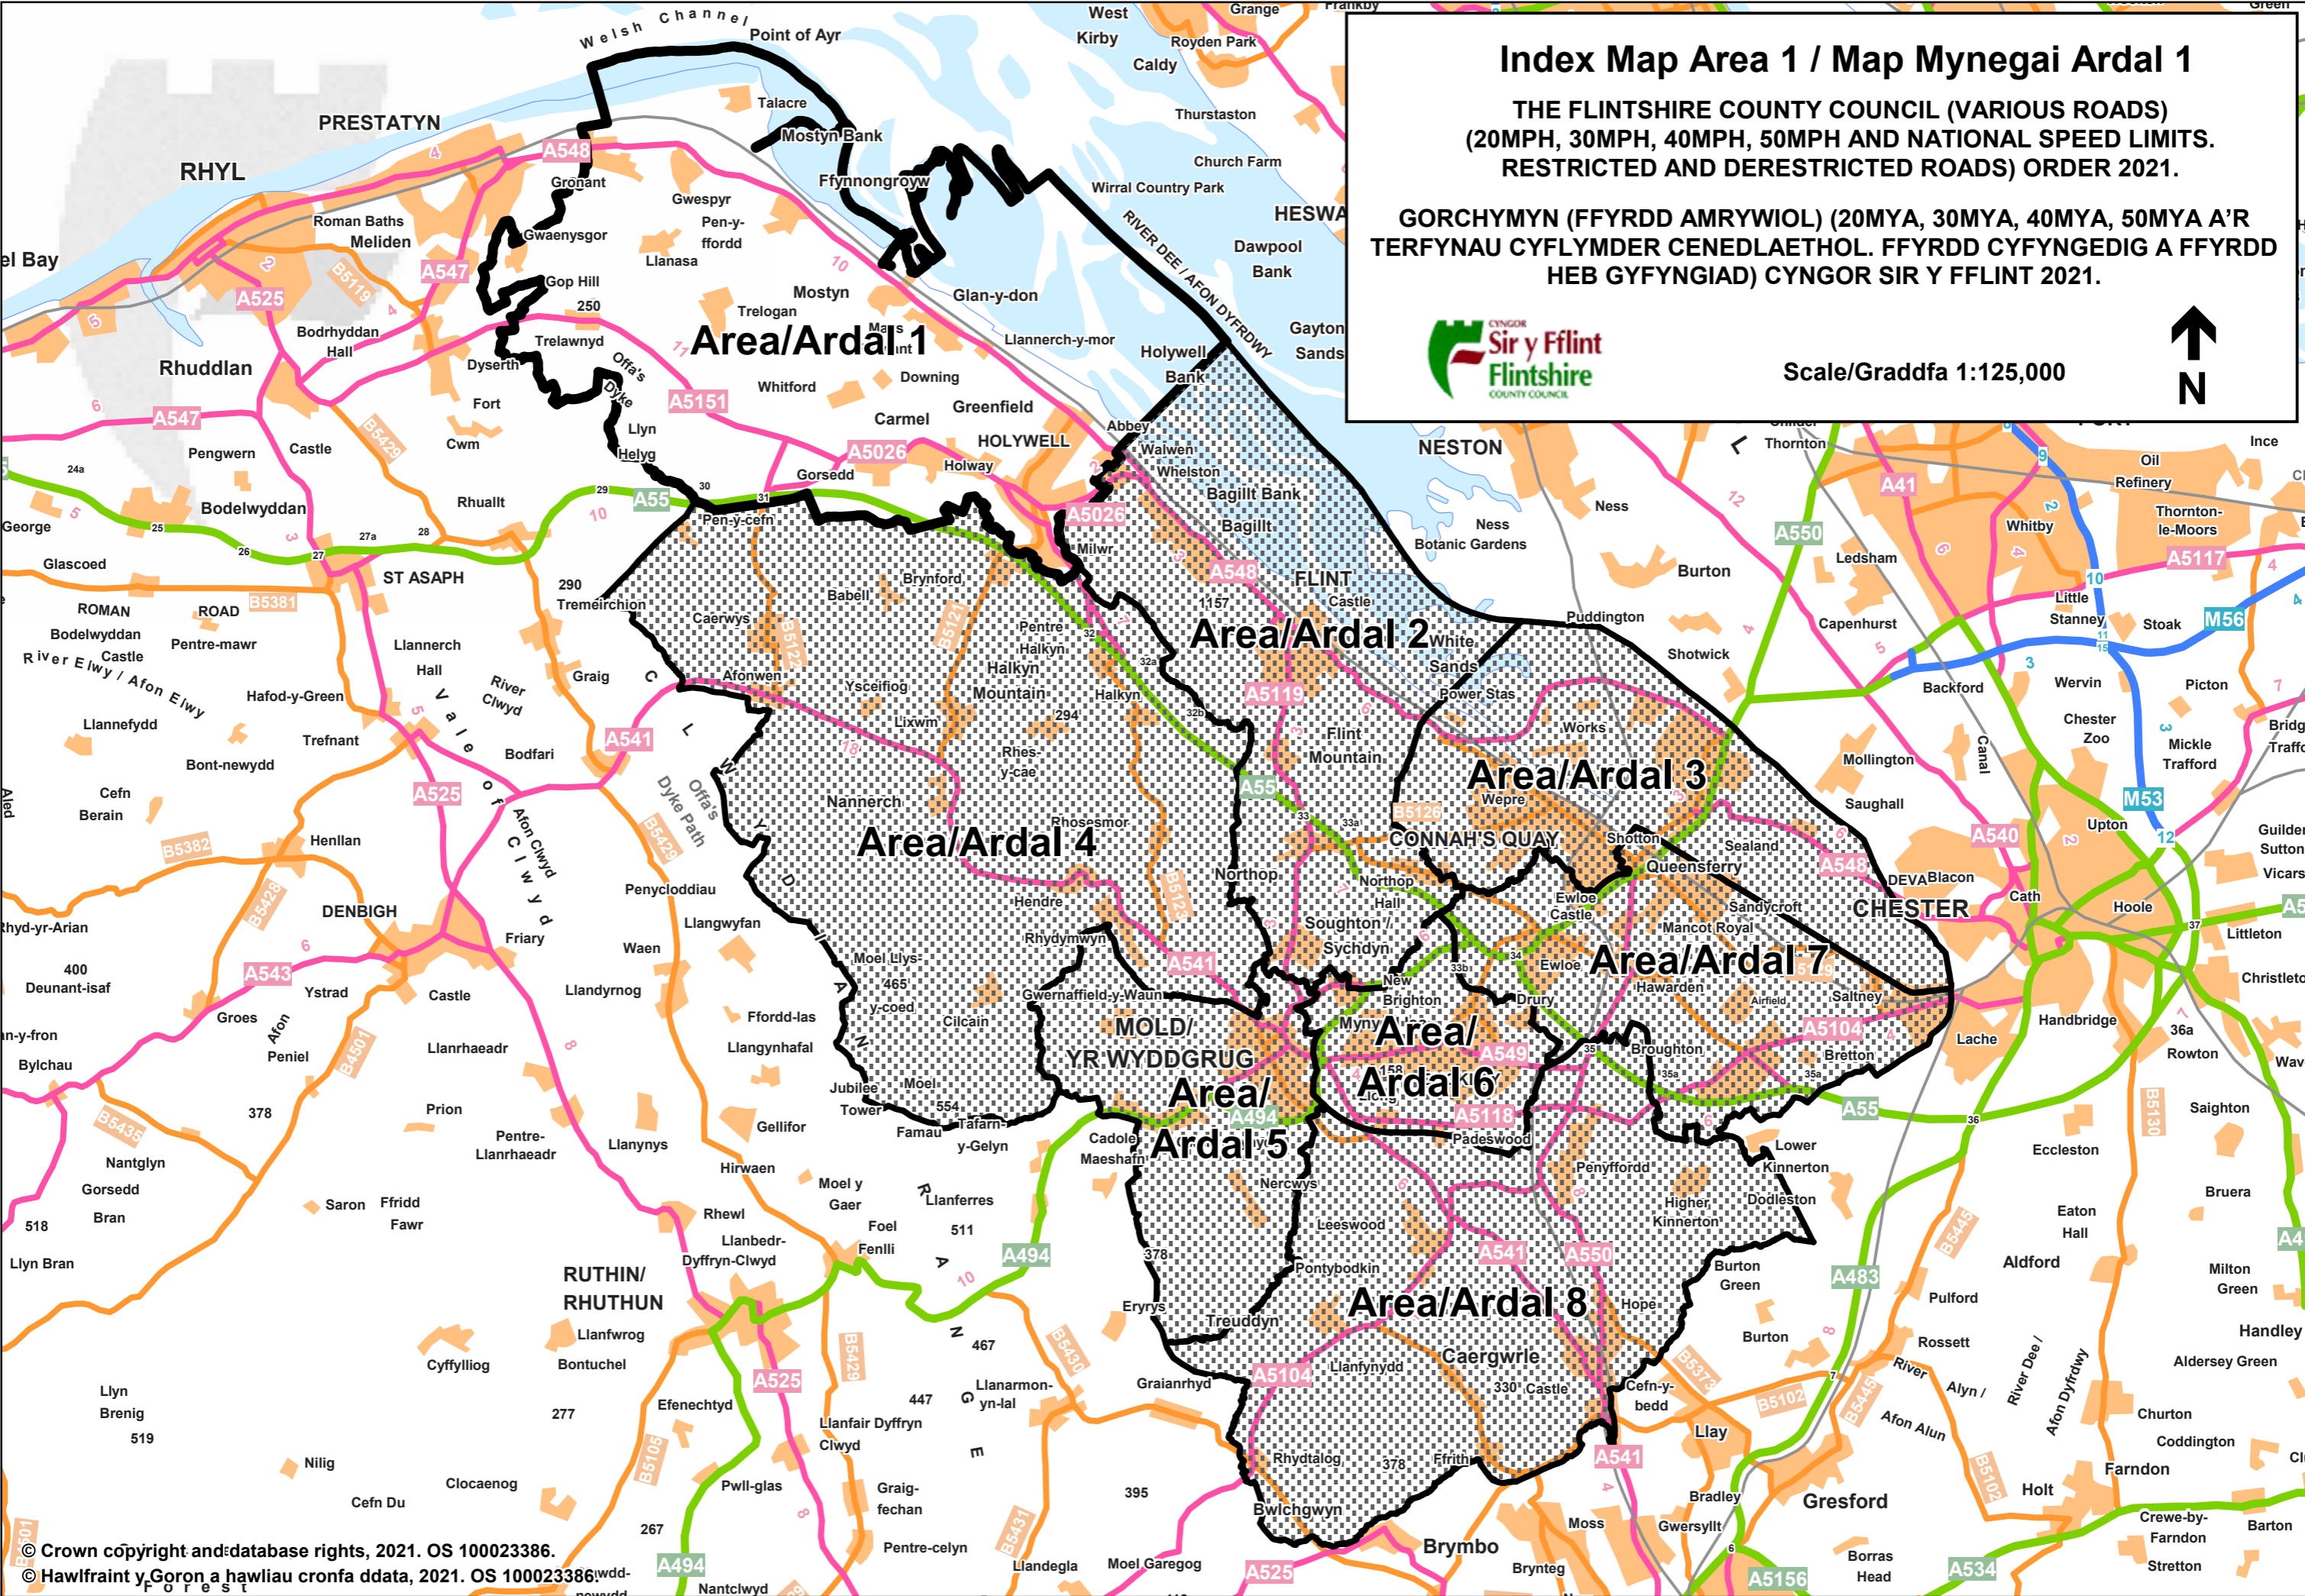

Index Map Area 1 / Map Mynegai Ardal 1

THE FLINTSHIRE COUNTY COUNCIL (VARIOUS ROADS)
(20MPH, 30MPH, 40MPH, 50MPH AND NATIONAL SPEED LIMITS.
RESTRICTED AND DERESTRICTED ROADS) ORDER 2021.

GORCHYMYN (FFYRDD AMRYWIOL) (20MYA, 30MYA, 40MYA, 50MYA A'R
TERFYNAU CYFLYMDER CENEDLAETHOL. FFYRDD CYFYNGEDIG A FFYRDD
HEB GYFYNGIAD) CYNGOR SIR Y FFLINT 2021.

Scale/Graddfa 1:125,000