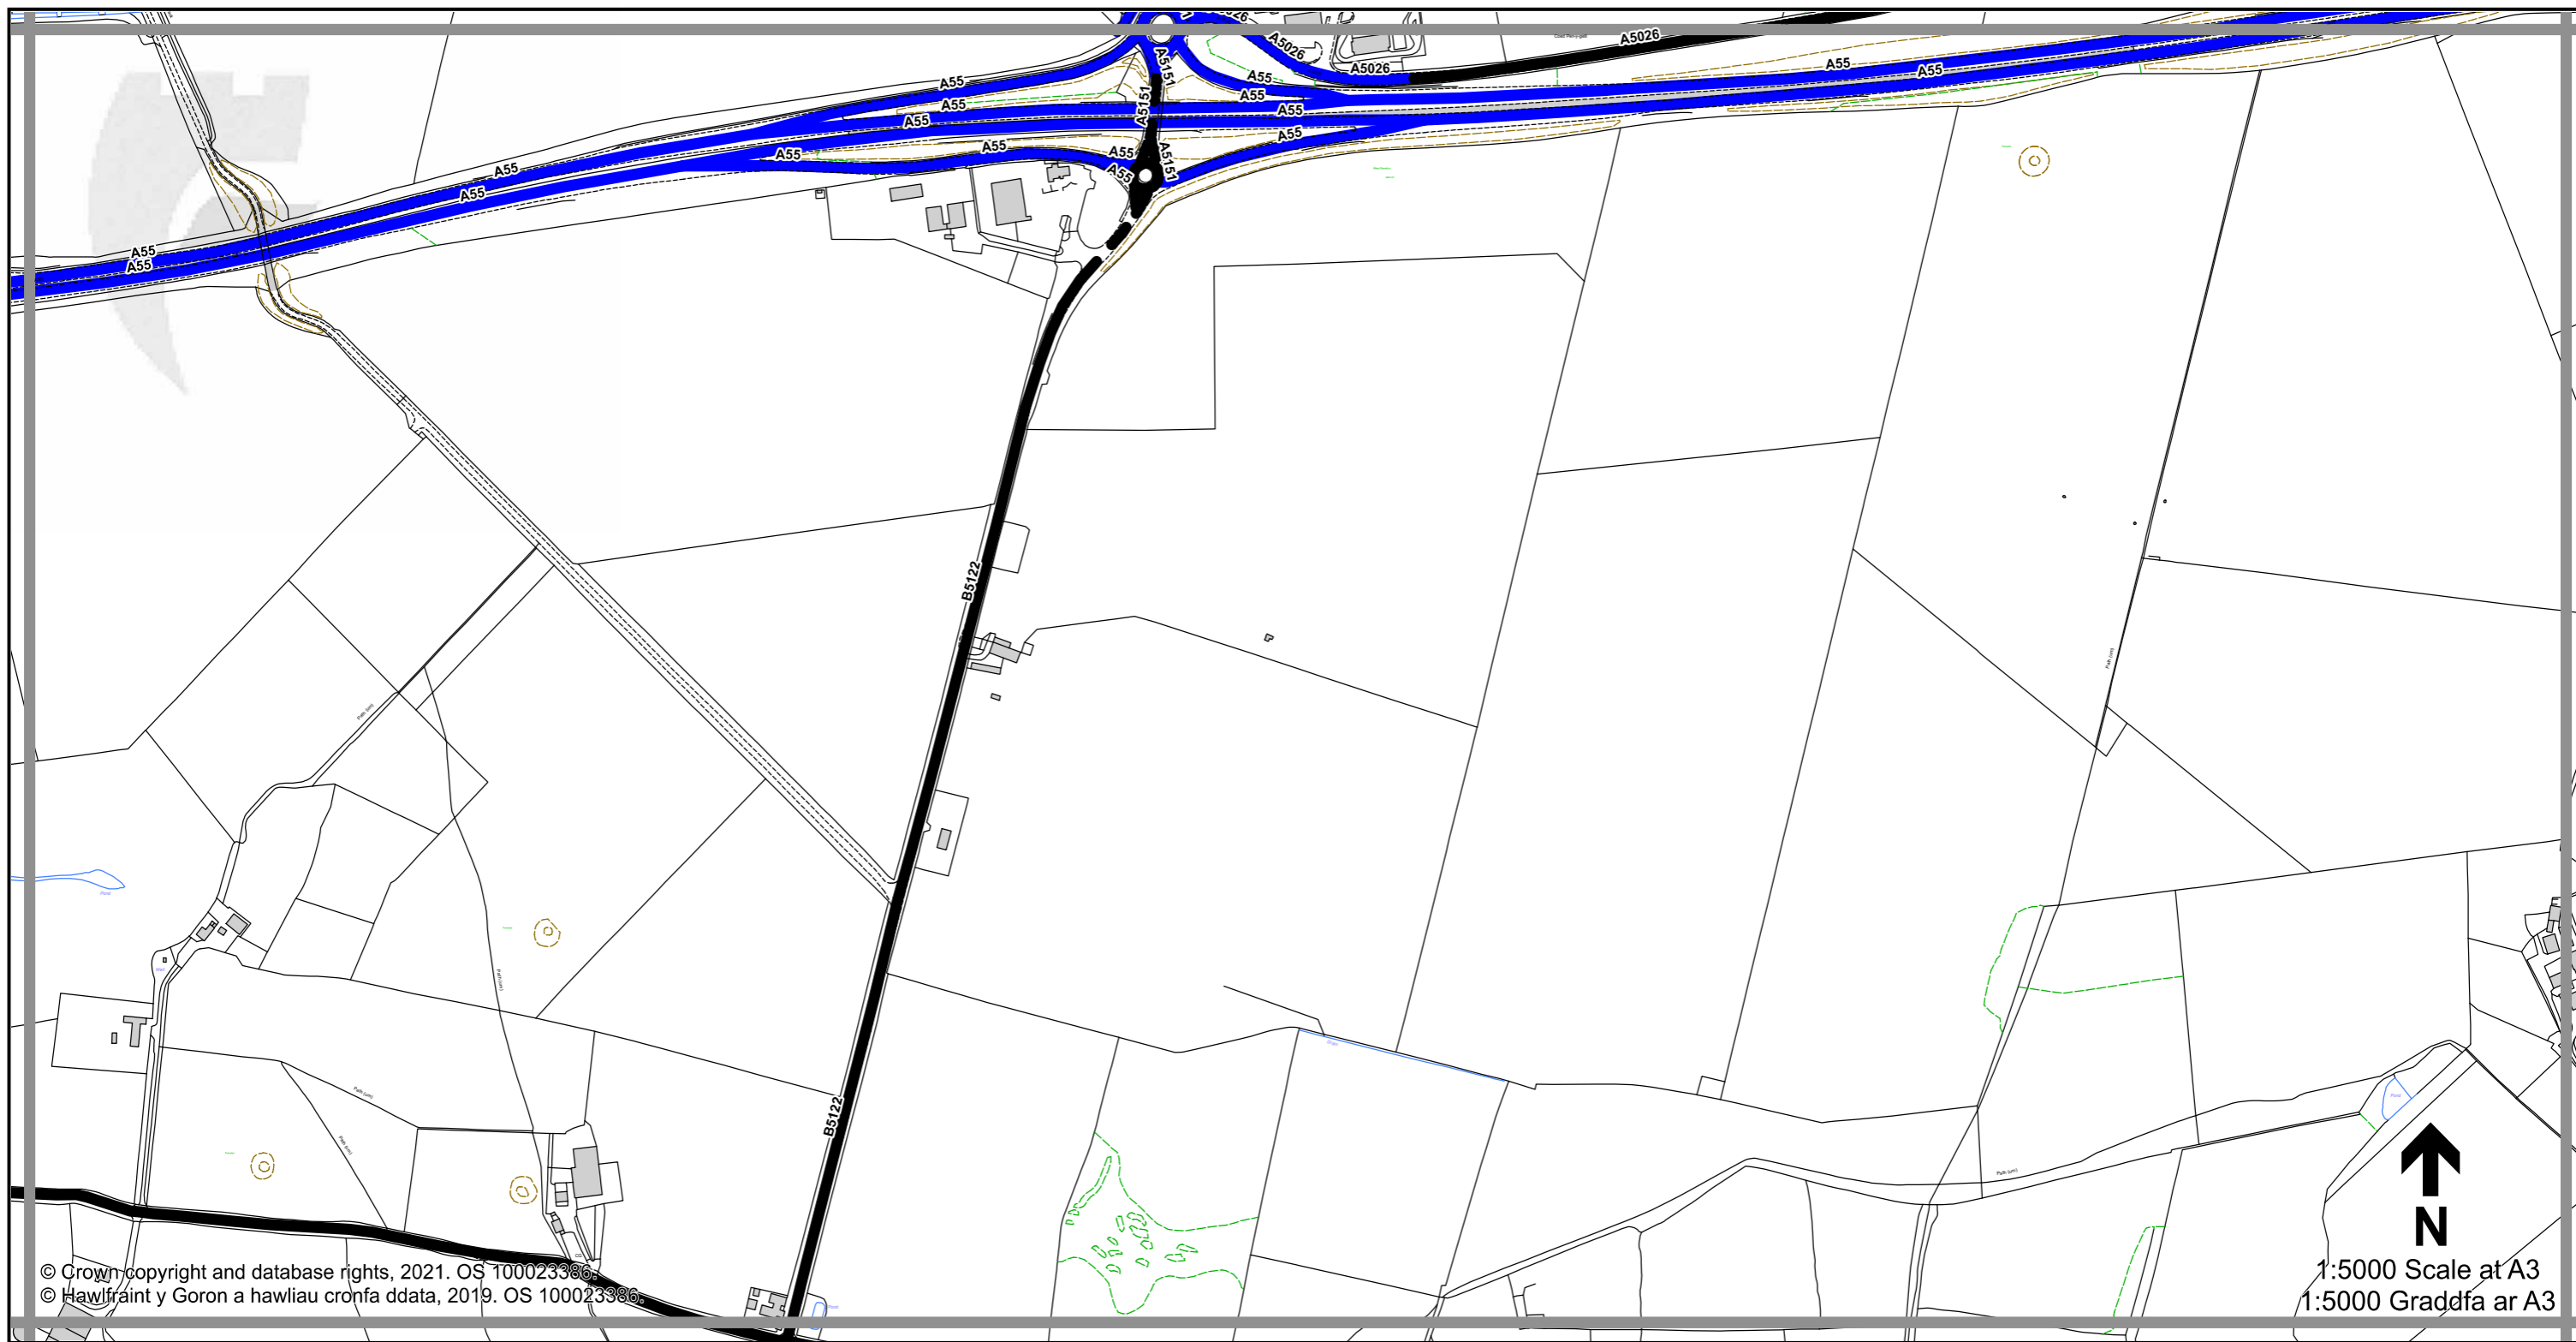

© Crown copyright and database rights, 2021. OS 100023386
© Hawlfraint y Goron a hawliau cronfa ddata, 2019. OS 100023386

1:5000 Scale at A3
1:5000 Graddfa ar A3

Legend / Eglurhad

- 20 mph / mya
- Restricted Road (30mph)
  Ffordd Gyfyngedig (30mya)
- 30 mph by Order
  30 mya drwy Orchymyn
- 40 mph / mya
- 50 mph / mya
- National Speed Limit applies
  Terfyn Cyflymder Cenedlaethol yn berthnasol
- Derestricted by Order (National Speed Limit applies)
  Heb Gyfyngiad drwy Orchymyn (Terfyn Cyflymder Cenedlaethol yn berthnasol)
- Roads subject to separate Orders
  Ffyrdd sy n destun Gorchmynion ar wahân
- County Boundary / Ffin y Sir

THE FLINTSHIRE COUNTY COUNCIL (VARIOUS ROADS) (20MPH, 30MPH, 40MPH, 50MPH AND NATIONAL SPEED LIMITS. RESTRICTED AND DERESTRICTED ROADS) ORDER 2021.

GORCHYMYN (FFYRDD AMRYWIOL) (20MYA, 30MYA, 40MYA, 50MYA A R TERFYNAU CYFLYMDER CENEDLAETHOL. FFYRDD CYFYNGEDIG A FFYRDD HEB GYFYNGIAD) CYNGOR SIR Y FFLINT 2021.

**Sheet
D23
Dalen**

Sheet Revision Number:
Rhif Adolgiad Y Ddalen: **1**
Sheet Active from:
Dalen yn weithredol o: **03/09/2021**