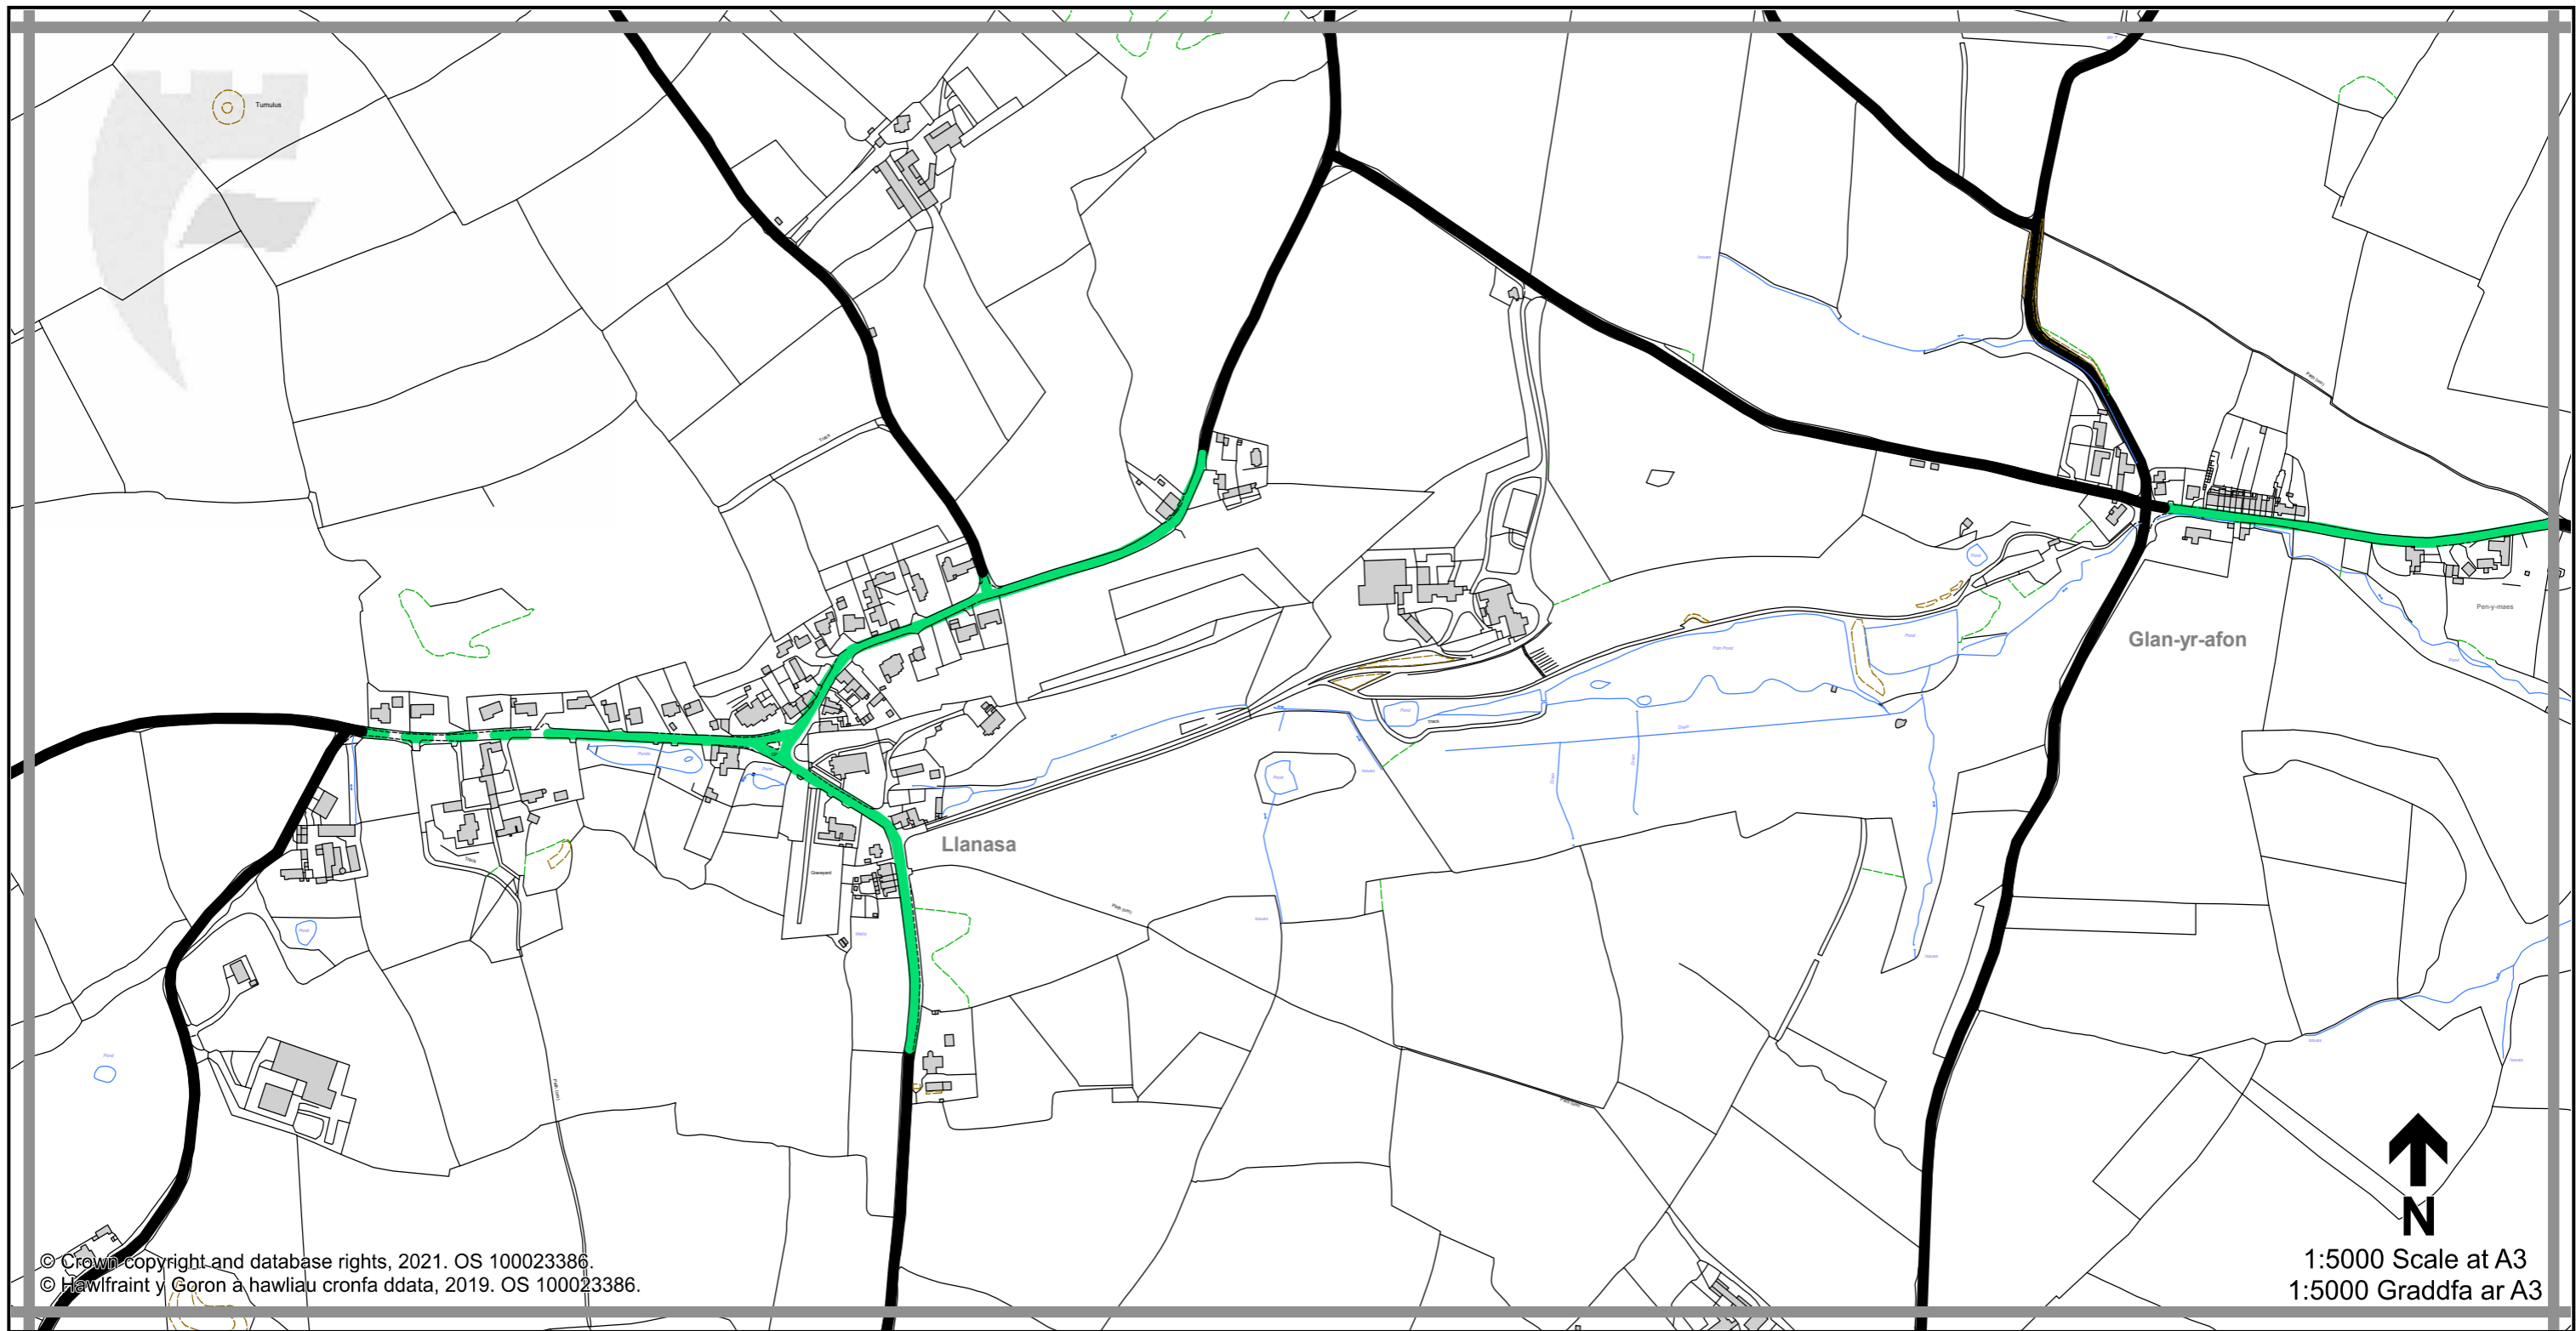

© Crown copyright and database rights, 2021. OS 100023386.
© Hawifraint y Goron a hawliau cronfa ddata, 2019. OS 100023386.

1:5000 Scale at A3
1:5000 Graddfa ar A3

Legend / Eglurhad

- 20 mph / mya
- Restricted Road' (30mph)
  Ffordd Gyfyngedig (30mya)
- 30 mph by Order
  30 mya drwy Orchymyn
- 40 mph / mya
- 50 mph / mya
- National Speed Limit applies
  Terfyn Cyflymder Cenedlaethol yn berthnasol
- Derestricted by Order (National Speed Limit applies)
  Heb Gyfyngiad drwy Orchymyn (Terfyn Cyflymder Cenedlaethol yn berthnasol)
- Roads subject to separate Orders
  Ffyrdd sy'n destun Gorchmynion ar wahân
- County Boundary / Ffin y Sir

THE FLINTSHIRE COUNTY COUNCIL (VARIOUS ROADS) (20MPH, 30MPH, 40MPH, 50MPH AND NATIONAL SPEED LIMITS. RESTRICTED AND DERESTRICTED ROADS) ORDER 2021.

GORCHYMYN (FFYRDD AMRYWIOL) (20MYA, 30MYA, 40MYA, 50MYA A'R TERFYNAU CYFLYMDER CENEDLAETHOL. FFYRDD CYFYNGEDIG A FFYRDD HEB GYFYNGIAD) CYNGOR SIR Y FFLINT 2021.

**Sheet
C29
Dalen**

Sheet Revision Number:
Rhif Adolgiad Y Ddalen: **1**
Sheet Active from:
Dalen yn weithredol o: **03/09/2021**