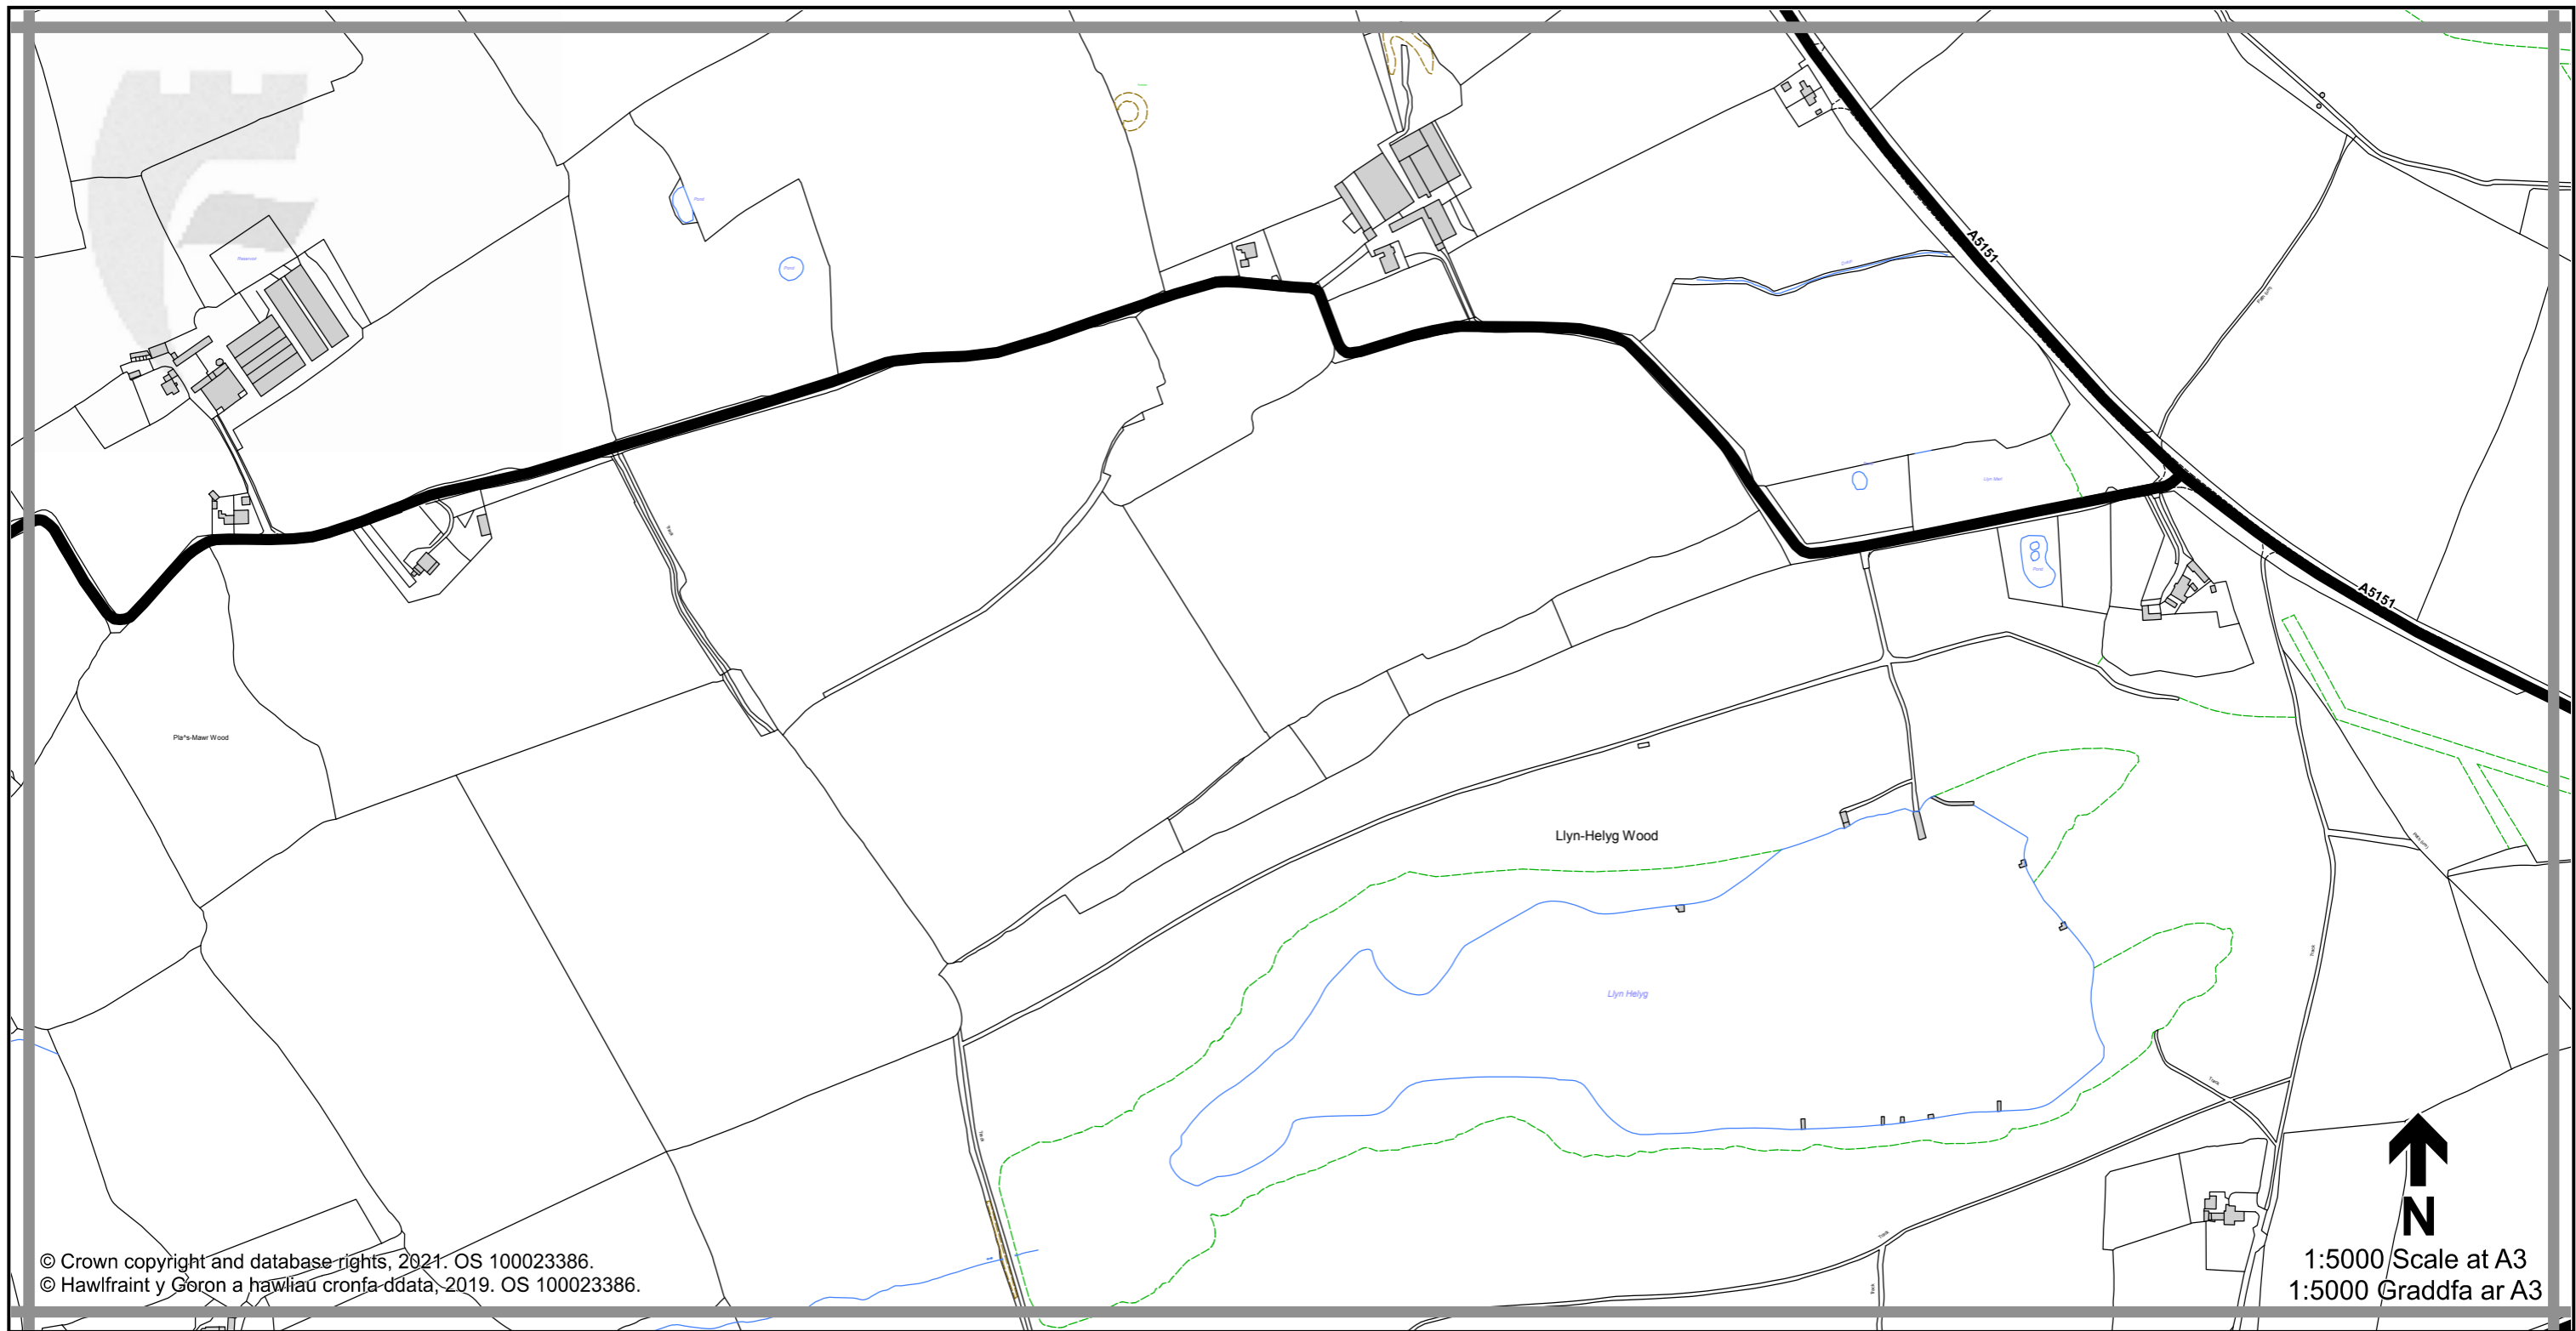

© Crown copyright and database rights, 2021. OS 100023386.
© Hawlfraint y Goron a hawliau cronfa-ddata, 2019. OS 100023386.

1:5000 Scale at A3
1:5000 Graddfa ar A3

Legend / Eglurhad

- 20 mph / mya
- Restricted Road' (30mph)
  Ffordd Gyfyngedig (30mya)
- 30 mph by Order
  30 mya drwy Orchymyn
- 40 mph / mya
- 50 mph / mya
- National Speed Limit applies
  Terfyn Cyflymder Cenedlaethol yn berthnasol
- Derestricted by Order (National Speed Limit applies)
  Heb Gyfyngiad drwy Orchymyn (Terfyn Cyflymder Cenedlaethol yn berthnasol)
- Roads subject to separate Orders
  Ffyrdd sy'n destun Gorchmynion ar wahân
- County Boundary / Ffin y Sir

THE FLINTSHIRE COUNTY COUNCIL (VARIOUS ROADS) (20MPH, 30MPH, 40MPH, 50MPH AND NATIONAL SPEED LIMITS. RESTRICTED AND DERESTRICTED ROADS) ORDER 2021.
GORCHYMYN (FFYRDD AMRYWIOL) (20MYA, 30MYA, 40MYA, 50MYA A'R TERFYNAU CYFLYMDER CENEDLAETHOL. FFYRDD CYFYNGEDIG A FFYRDD HEB GYFYNGIAD) CYNGOR SIR Y FFLINT 2021.

Sheet
C25
Dalen

Sheet Revision Number:
Rhif Adolgiad Y Ddalen: **1**
Sheet Active from:
Dalen yn weithredol o: **03/09/2021**