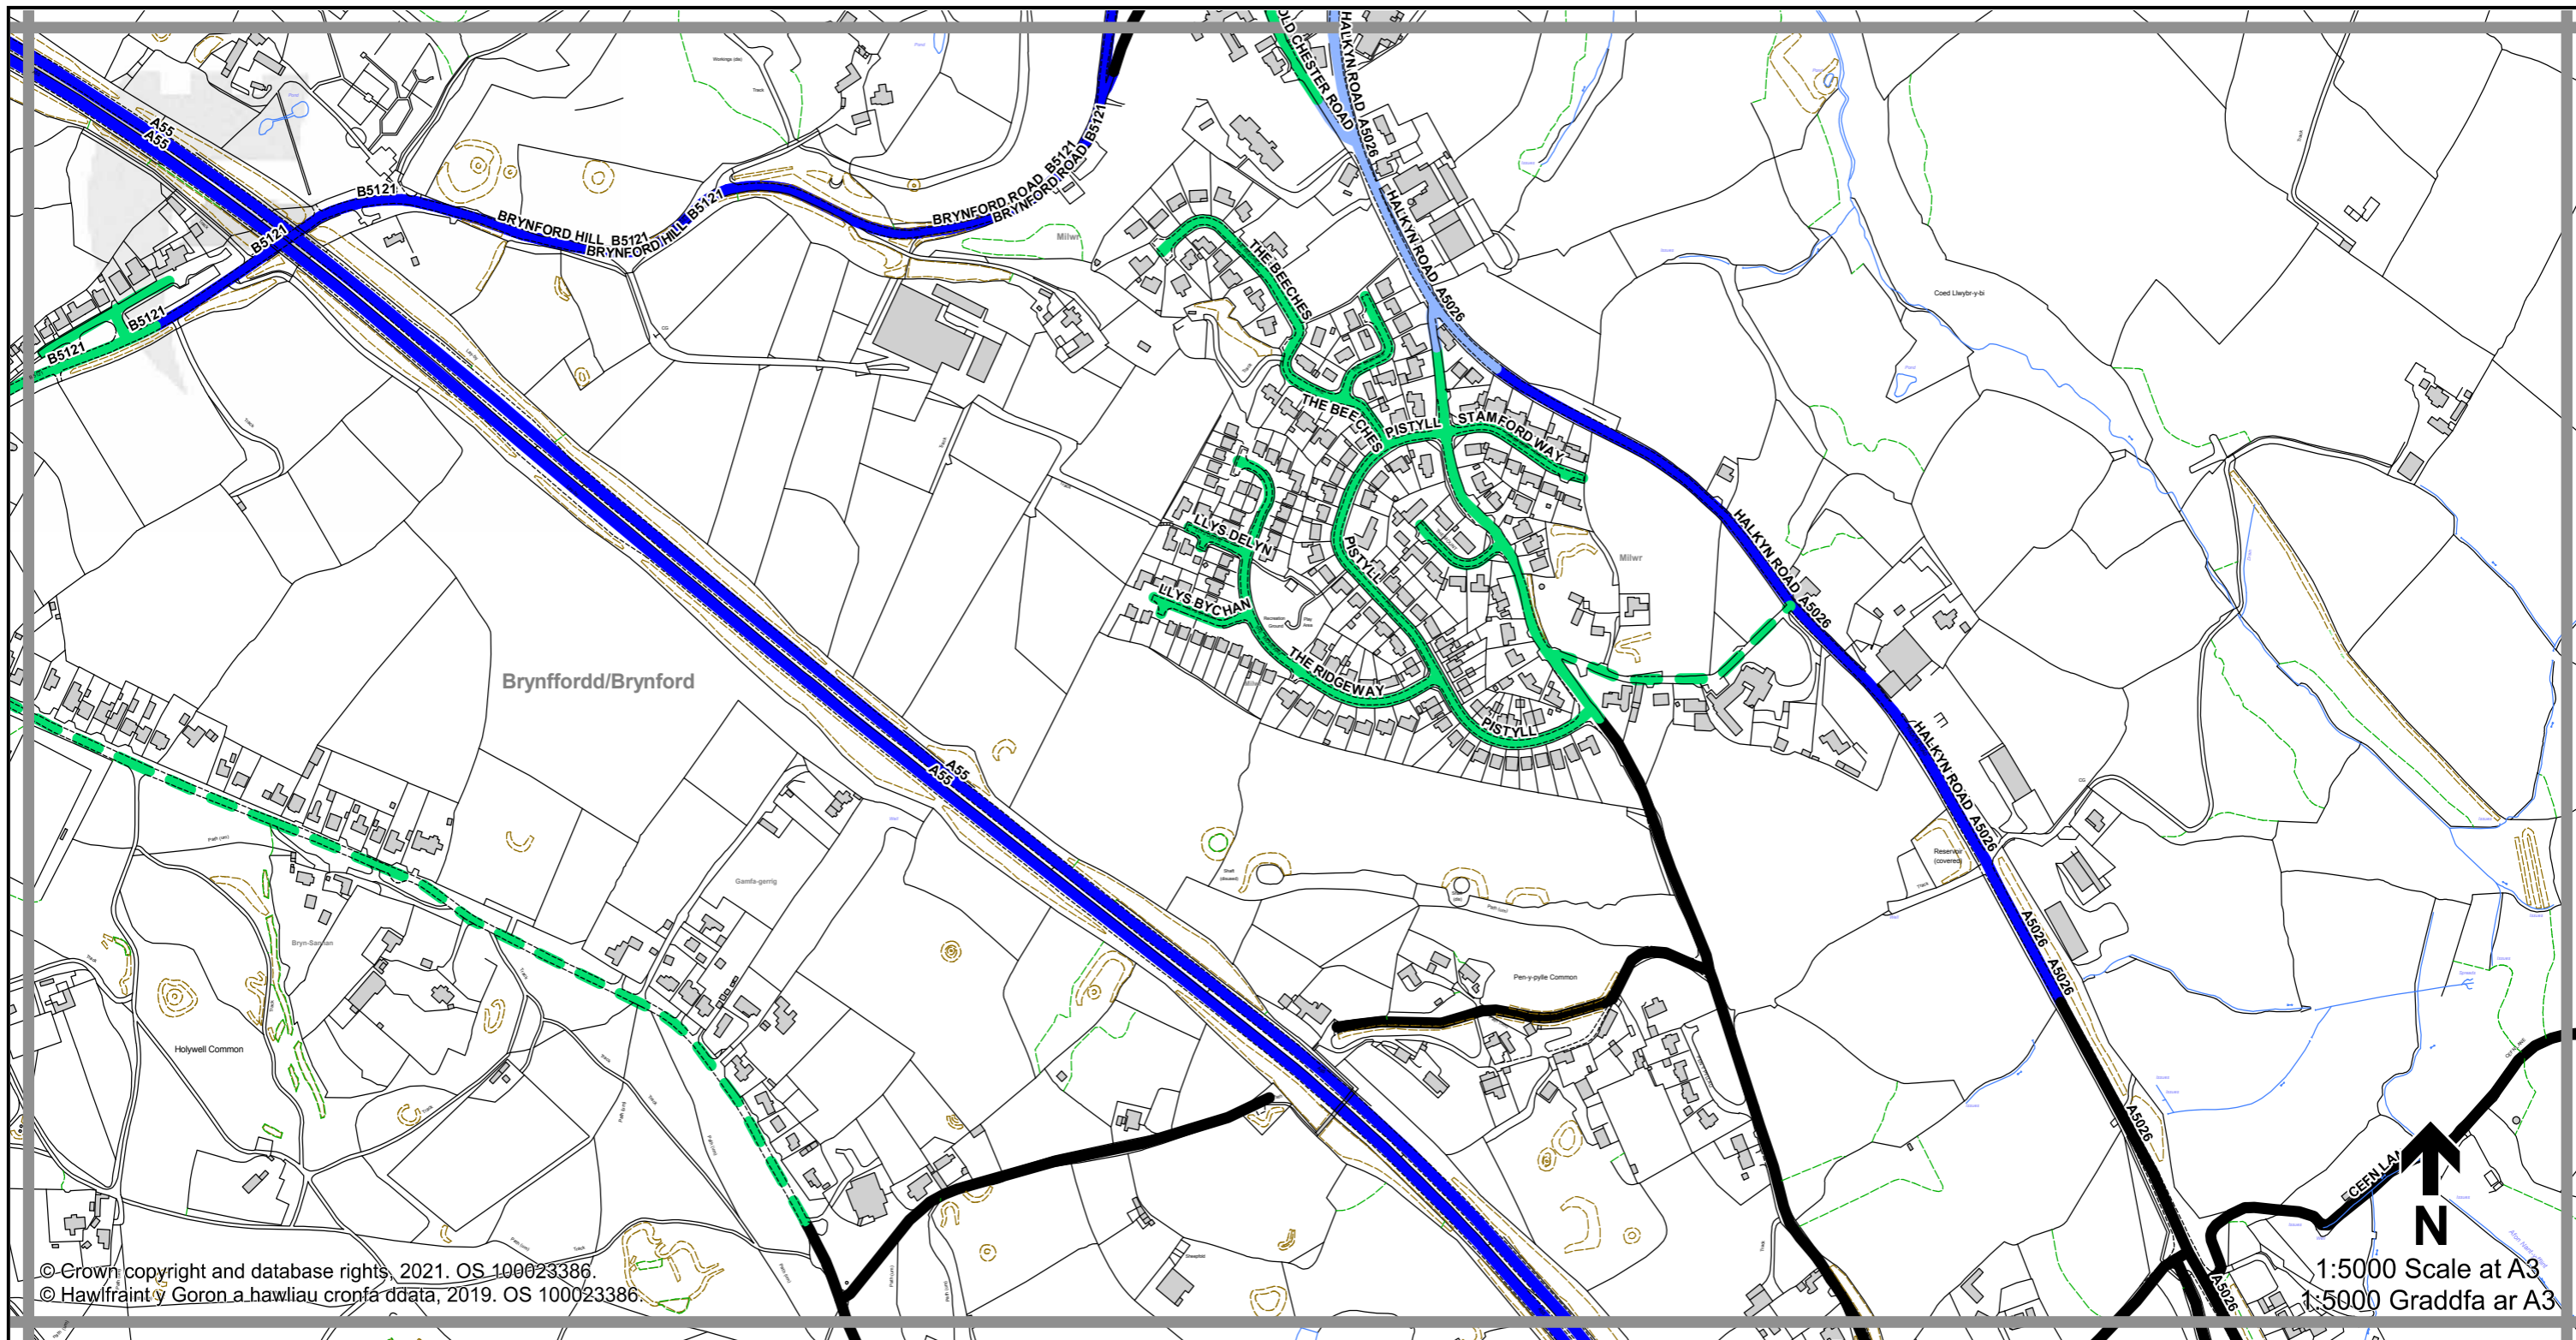

Legend / Eglurhad

- 20 mph / mya
- Restricted Road' (30mph)
  Ffordd Gyfyngedig (30mya)
- 30 mph by Order
  30 mya drwy Orchymyn
- 40 mph / mya
- 50 mph / mya
- National Speed Limit applies
  Terfyn Cyflymder Cenedlaethol yn berthnasol
- Derestricted by Order (National Speed Limit applies)
  Heb Gyfyngiad drwy Orchymyn (Terfyn Cyflymder Cenedlaethol yn berthnasol)
- Roads subject to separate Orders
  Ffyrdd sy'n destun Gorchmynion ar wahân
- County Boundary / Ffin y Sir

THE FLINTSHIRE COUNTY COUNCIL (VARIOUS ROADS) (20MPH, 30MPH, 40MPH, 50MPH AND NATIONAL SPEED LIMITS. RESTRICTED AND DERESTRICTED ROADS) ORDER 2021.

GORCHYMYN (FFYRDD AMRYWIOL) (20MYA, 30MYA, 40MYA, 50MYA A'R TERFYNAU CYFLYMDER CENEDLAETHOL. FFYRDD CYFYNGEDIG A FFYRDD HEB GYFYNGIAD) CYNGOR SIR Y FFLINT 2021.

**Sheet
G22
Dalen**

**Sheet Revision Number:
Rhif Adolgiad Y Ddalen: 1**

**Sheet Active from:
Dalen yn weithredol o: 03/09/2021**