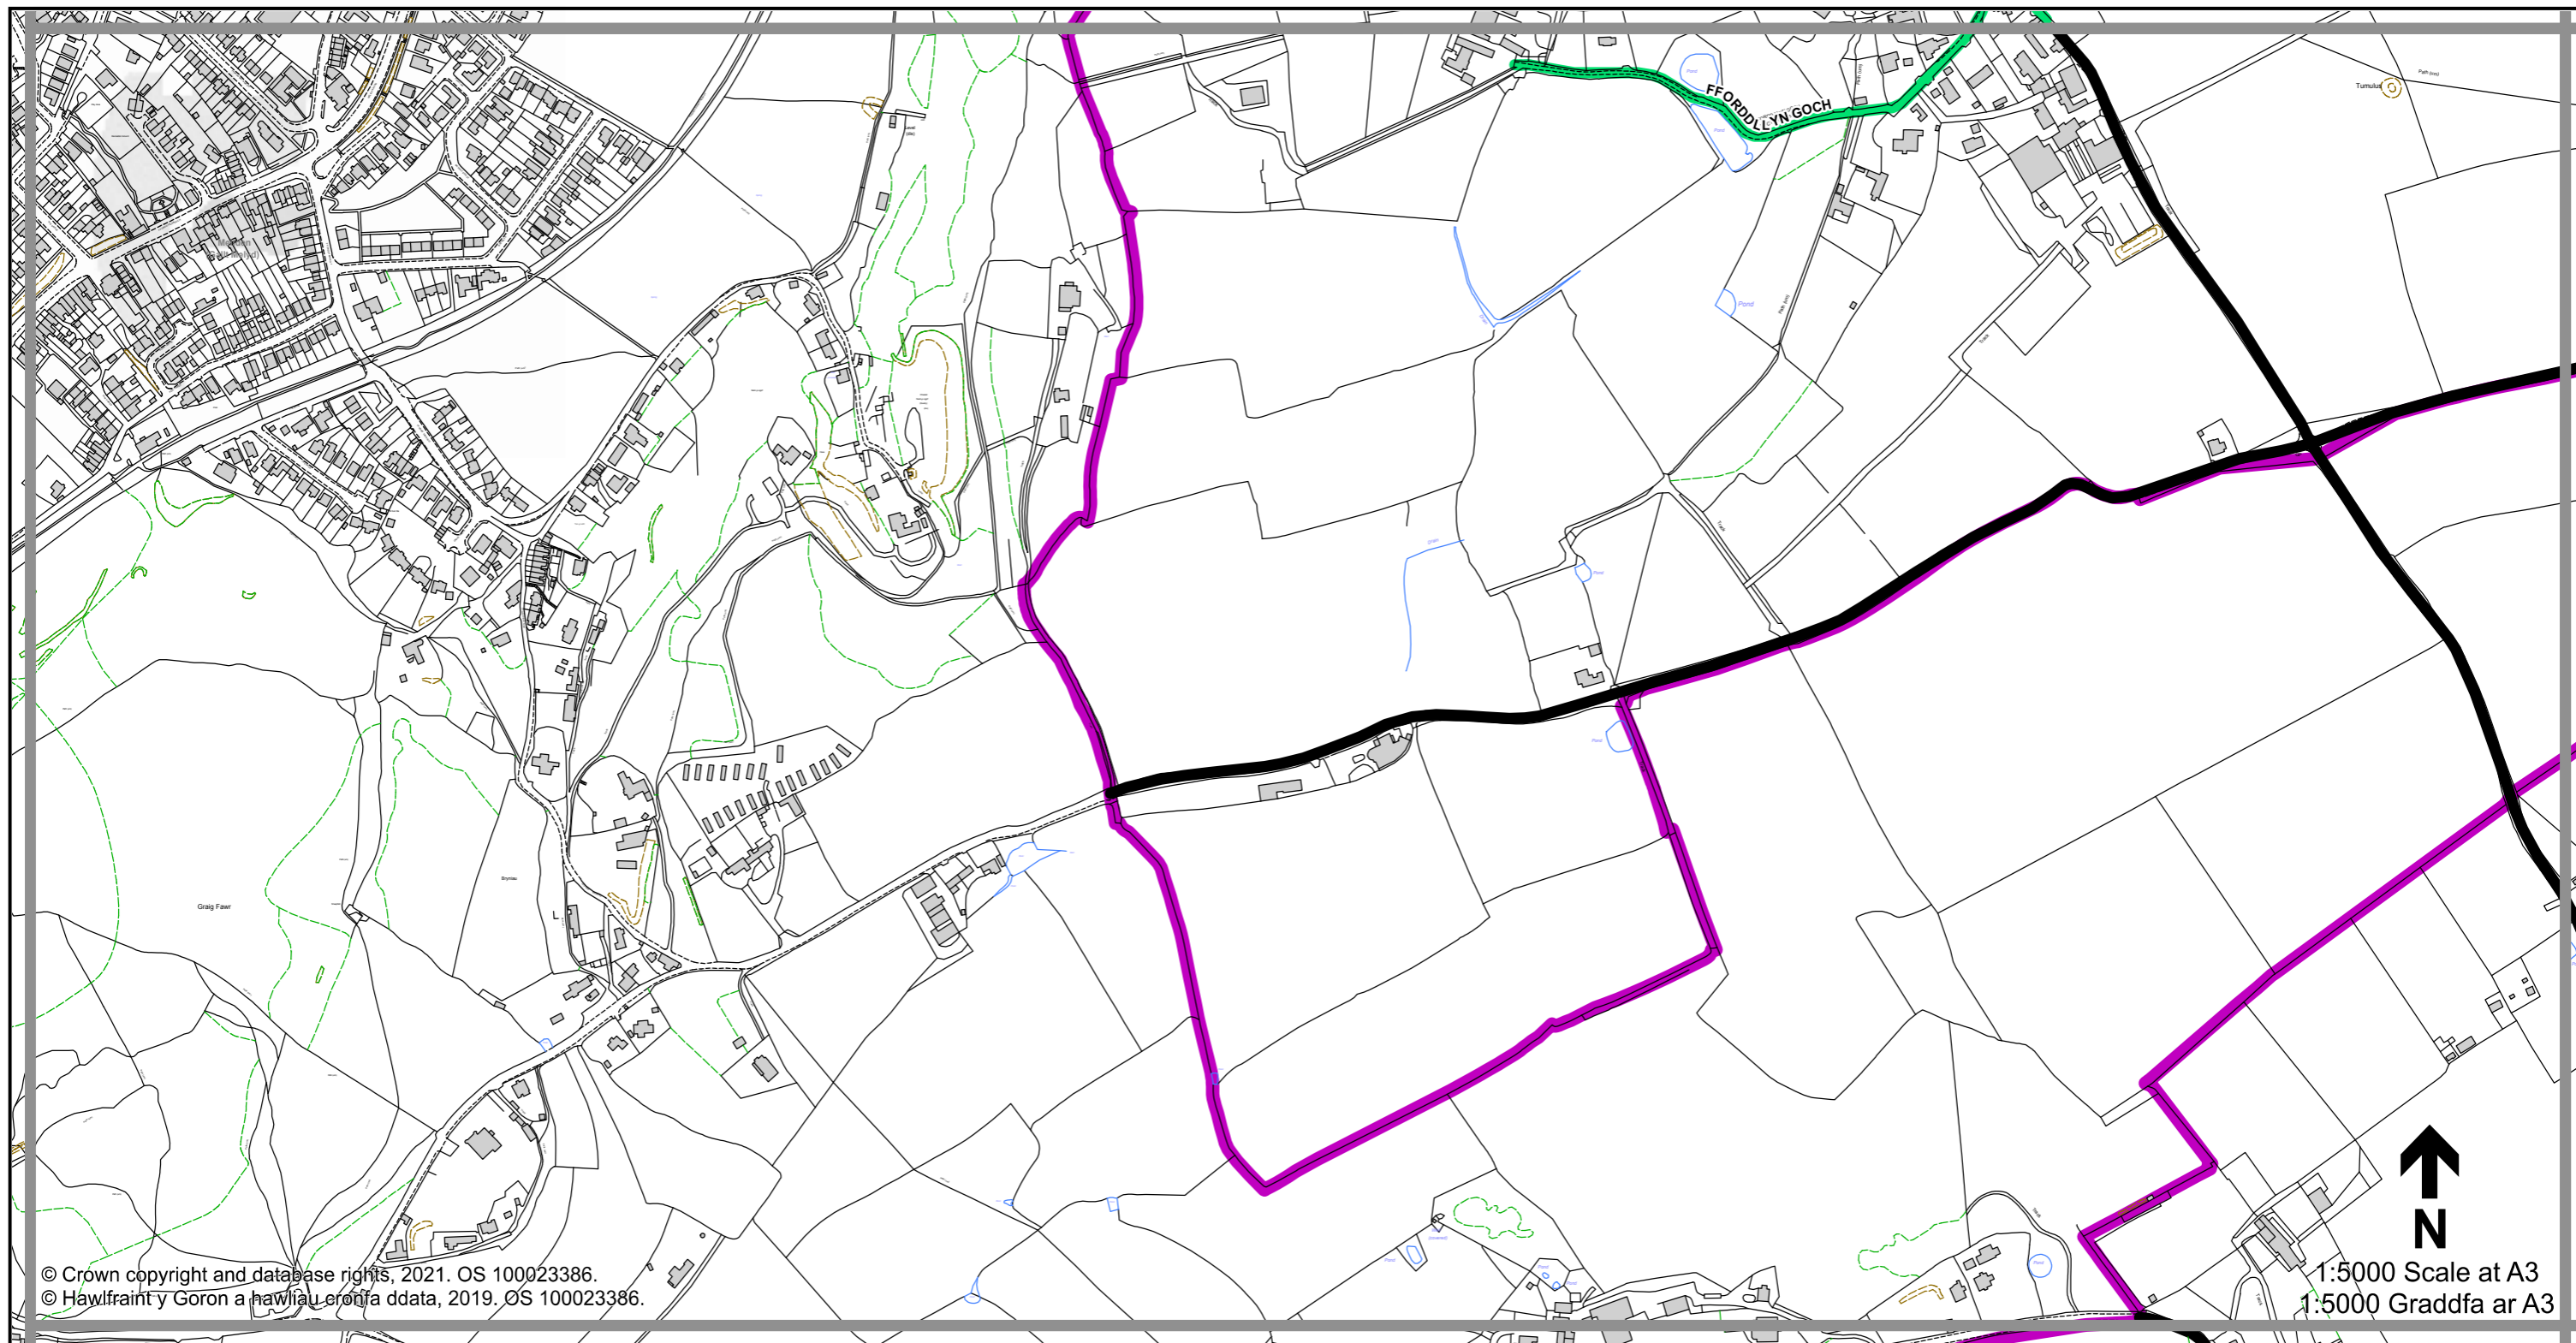

Legend / Eglurhad

- 20 mph / mya
- Restricted Road' (30mph)
  Ffordd Gyfyngedig (30mya)
- 30 mph by Order
  30 mya drwy Orchymyn
- 40 mph / mya
- 50 mph / mya
- National Speed Limit applies
  Terfyn Cyflymder Cenedlaethol yn berthnasol
- Derestricted by Order (National Speed Limit applies)
  Heb Gyfyngiad drwy Orchymyn (Terfyn Cyflymder Cenedlaethol yn berthnasol)
- Roads subject to separate Orders
  Ffyrdd sy'n destun Gorchmynion ar wahân
- County Boundary / Ffin y Sir

**THE FLINTSHIRE COUNTY COUNCIL (VARIOUS ROADS)
(20MPH, 30MPH, 40MPH, 50MPH AND NATIONAL SPEED LIMITS.
RESTRICTED AND DERESTRICTED ROADS) ORDER 2021.**

**GORCHYMYN (FFYRDD AMRYWIOL) (20MYA, 30MYA, 40MYA,
50MYA A'R TERFYNAU CYFLYMDER CENEDLAETHOL.
FFYRDD CYFYNGEDIG A FFYRDD HEB GYFYNGIAD)
CYNGOR SIR Y FFLINT 2021.**

**Sheet
A28
Dalen**

**Sheet Revision Number:
Rhif Adolgiad Y Ddalen: 1**
**Sheet Active from:
Dalen yn weithredol o: 03/09/2021**