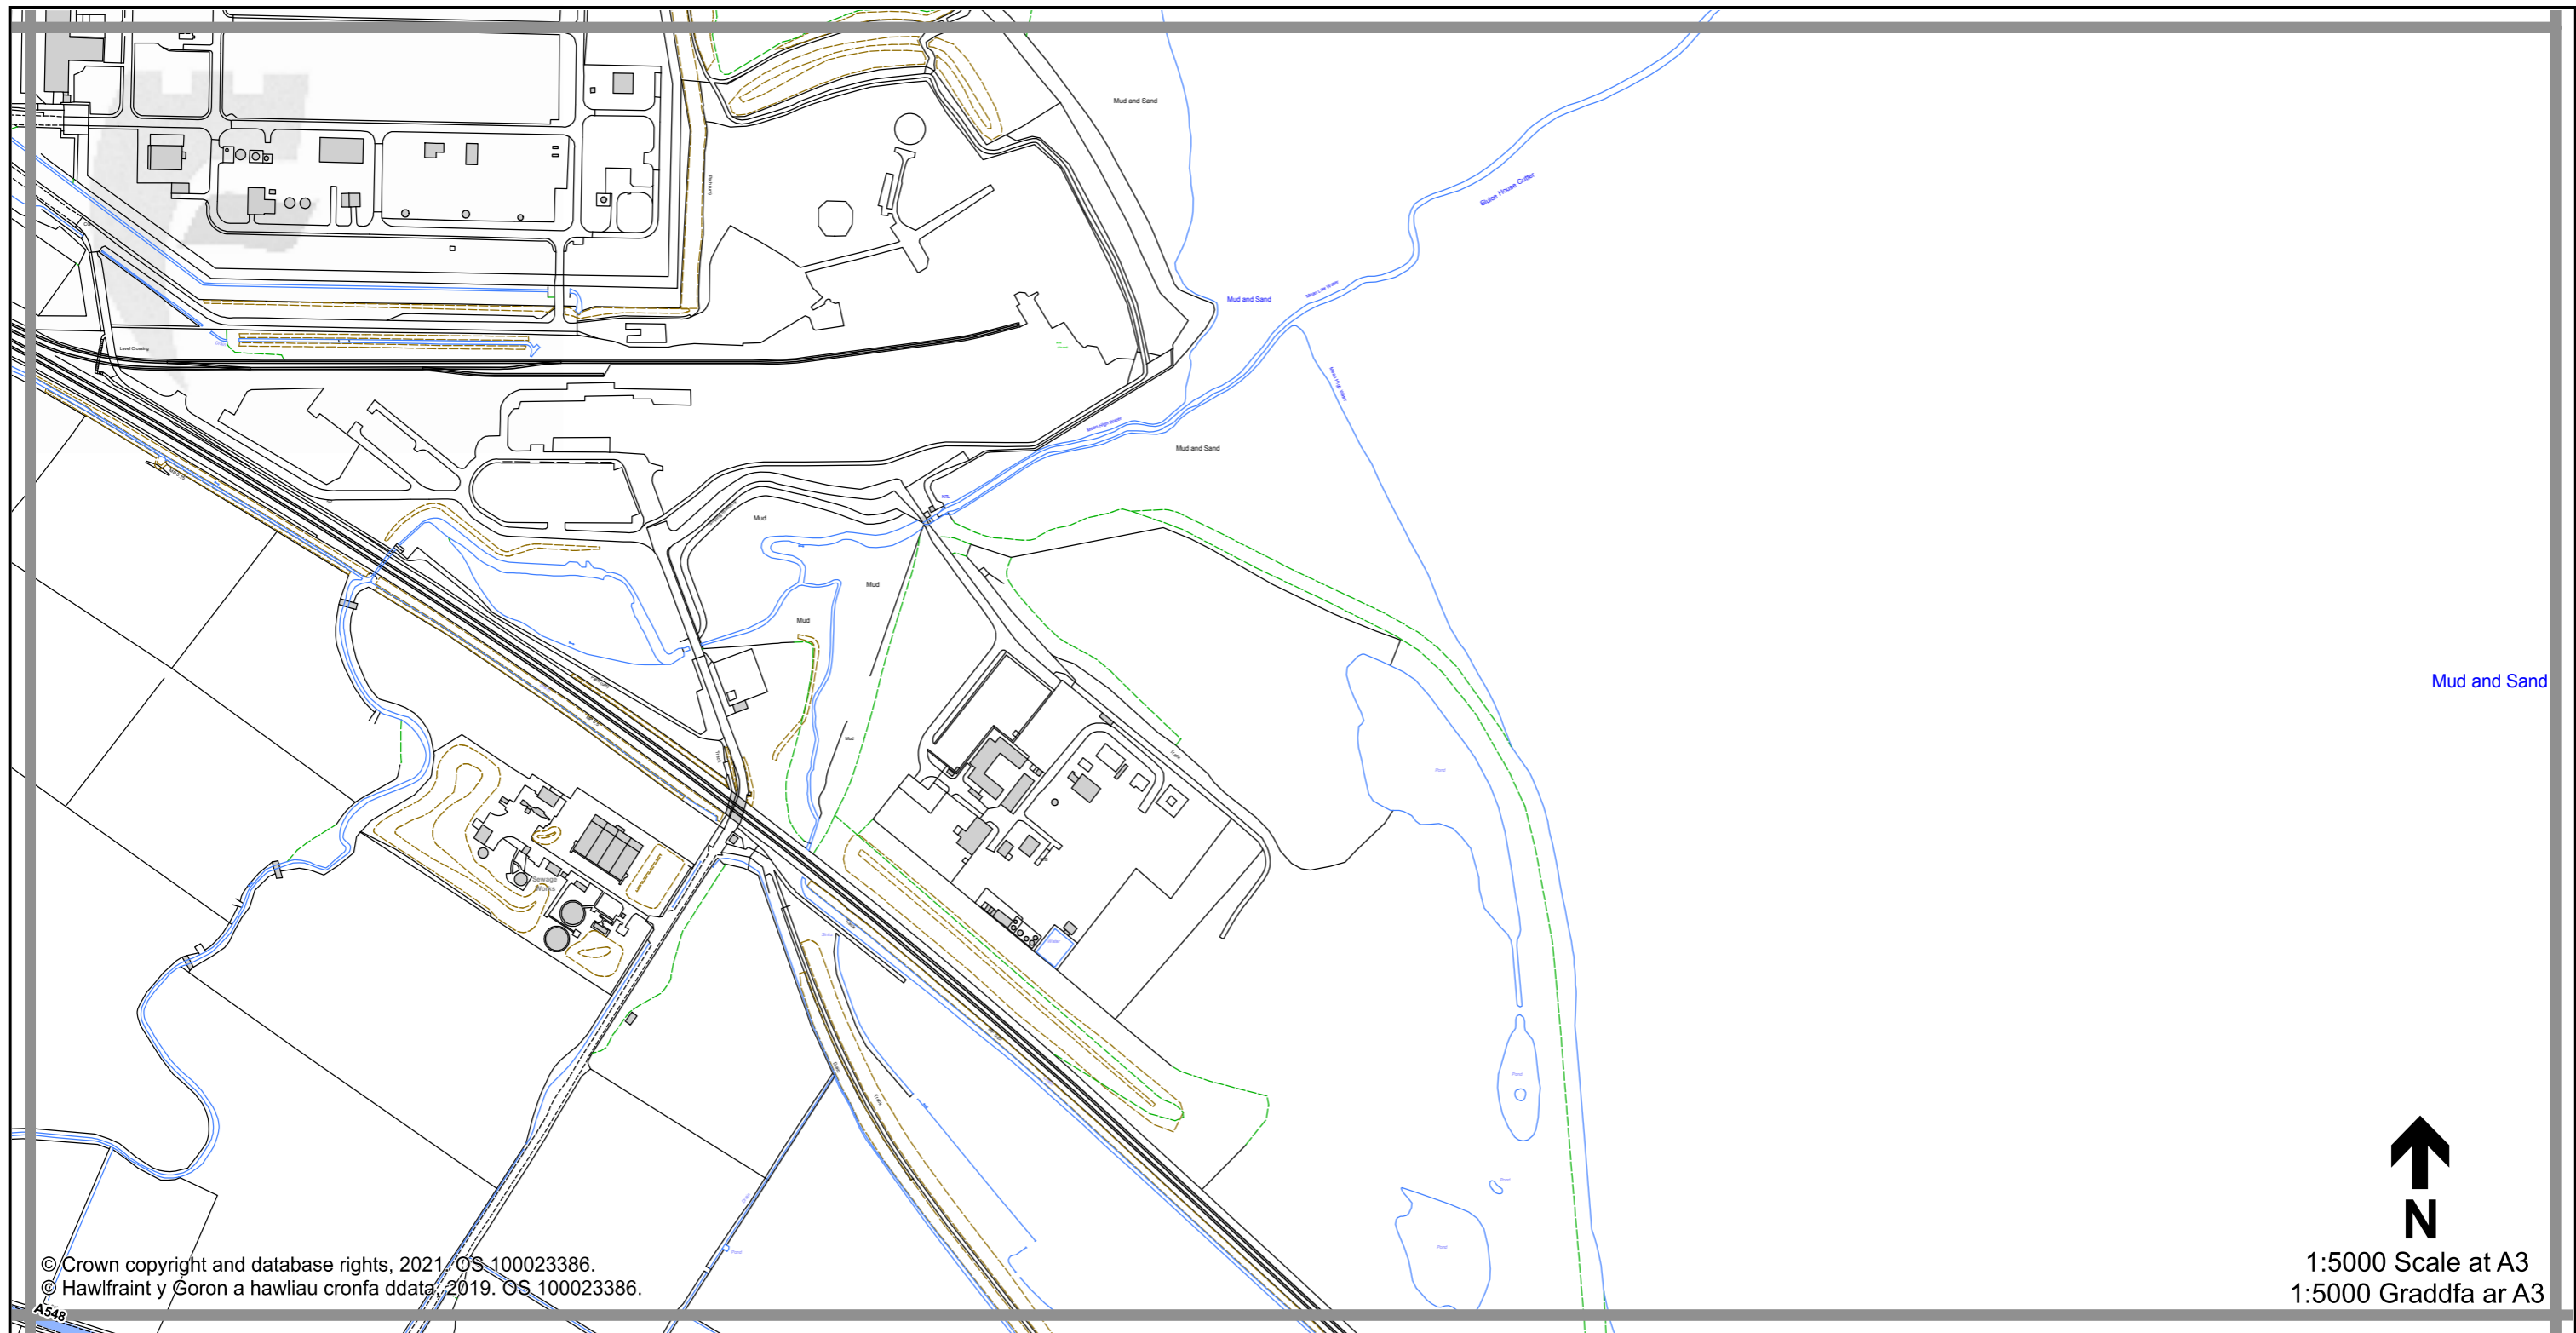

© Crown copyright and database rights, 2021. OS 100023386.
© Hawlfraint y Goron a hawliau cronfa ddata, 2019. OS 100023386.

1:5000 Scale at A3
1:5000 Graddfa ar A3

Legend / Eglurhad

- 20 mph / mya
  National Speed Limit applies
  Terfyn Cyflymder Cenedlaethol yn berthnasol
- Restricted Road' (30mph)
  Ffordd Gyfyngedig (30mya)
  Derestricted by Order (National Speed Limit applies)
  Heb Gyfyngiad drwy Orchymyn (Terfyn Cyflymder Cenedlaethol yn berthnasol)
- 30 mph by Order
  30 mya drwy Orchymyn
  Roads subject to separate Orders
  Ffyrdd sy'n destun Gorchmynion ar wahân
- 40 mph / mya
  County Boundary / Ffin y Sir
- 50 mph / mya

THE FLINTSHIRE COUNTY COUNCIL (VARIOUS ROADS) (20MPH, 30MPH, 40MPH, 50MPH AND NATIONAL SPEED LIMITS. RESTRICTED AND DERESTRICTED ROADS) ORDER 2021.

GORCHYMYN (FFYRDD AMRYWIOL) (20MYA, 30MYA, 40MYA, 50MYA A'R TERFYNAU CYFLYMDER CENEDLAETHOL. FFYRDD CYFYNGEDIG A FFYRDD HEB GYFYNGIAD) CYNGOR SIR Y FFLINT 2021.

**Sheet
D31
Dalen**

Sheet Revision Number:
Rhif Adolgiad Y Ddalen: **1**
Sheet Active from:
Dalen yn weithredol o: **03/09/2021**