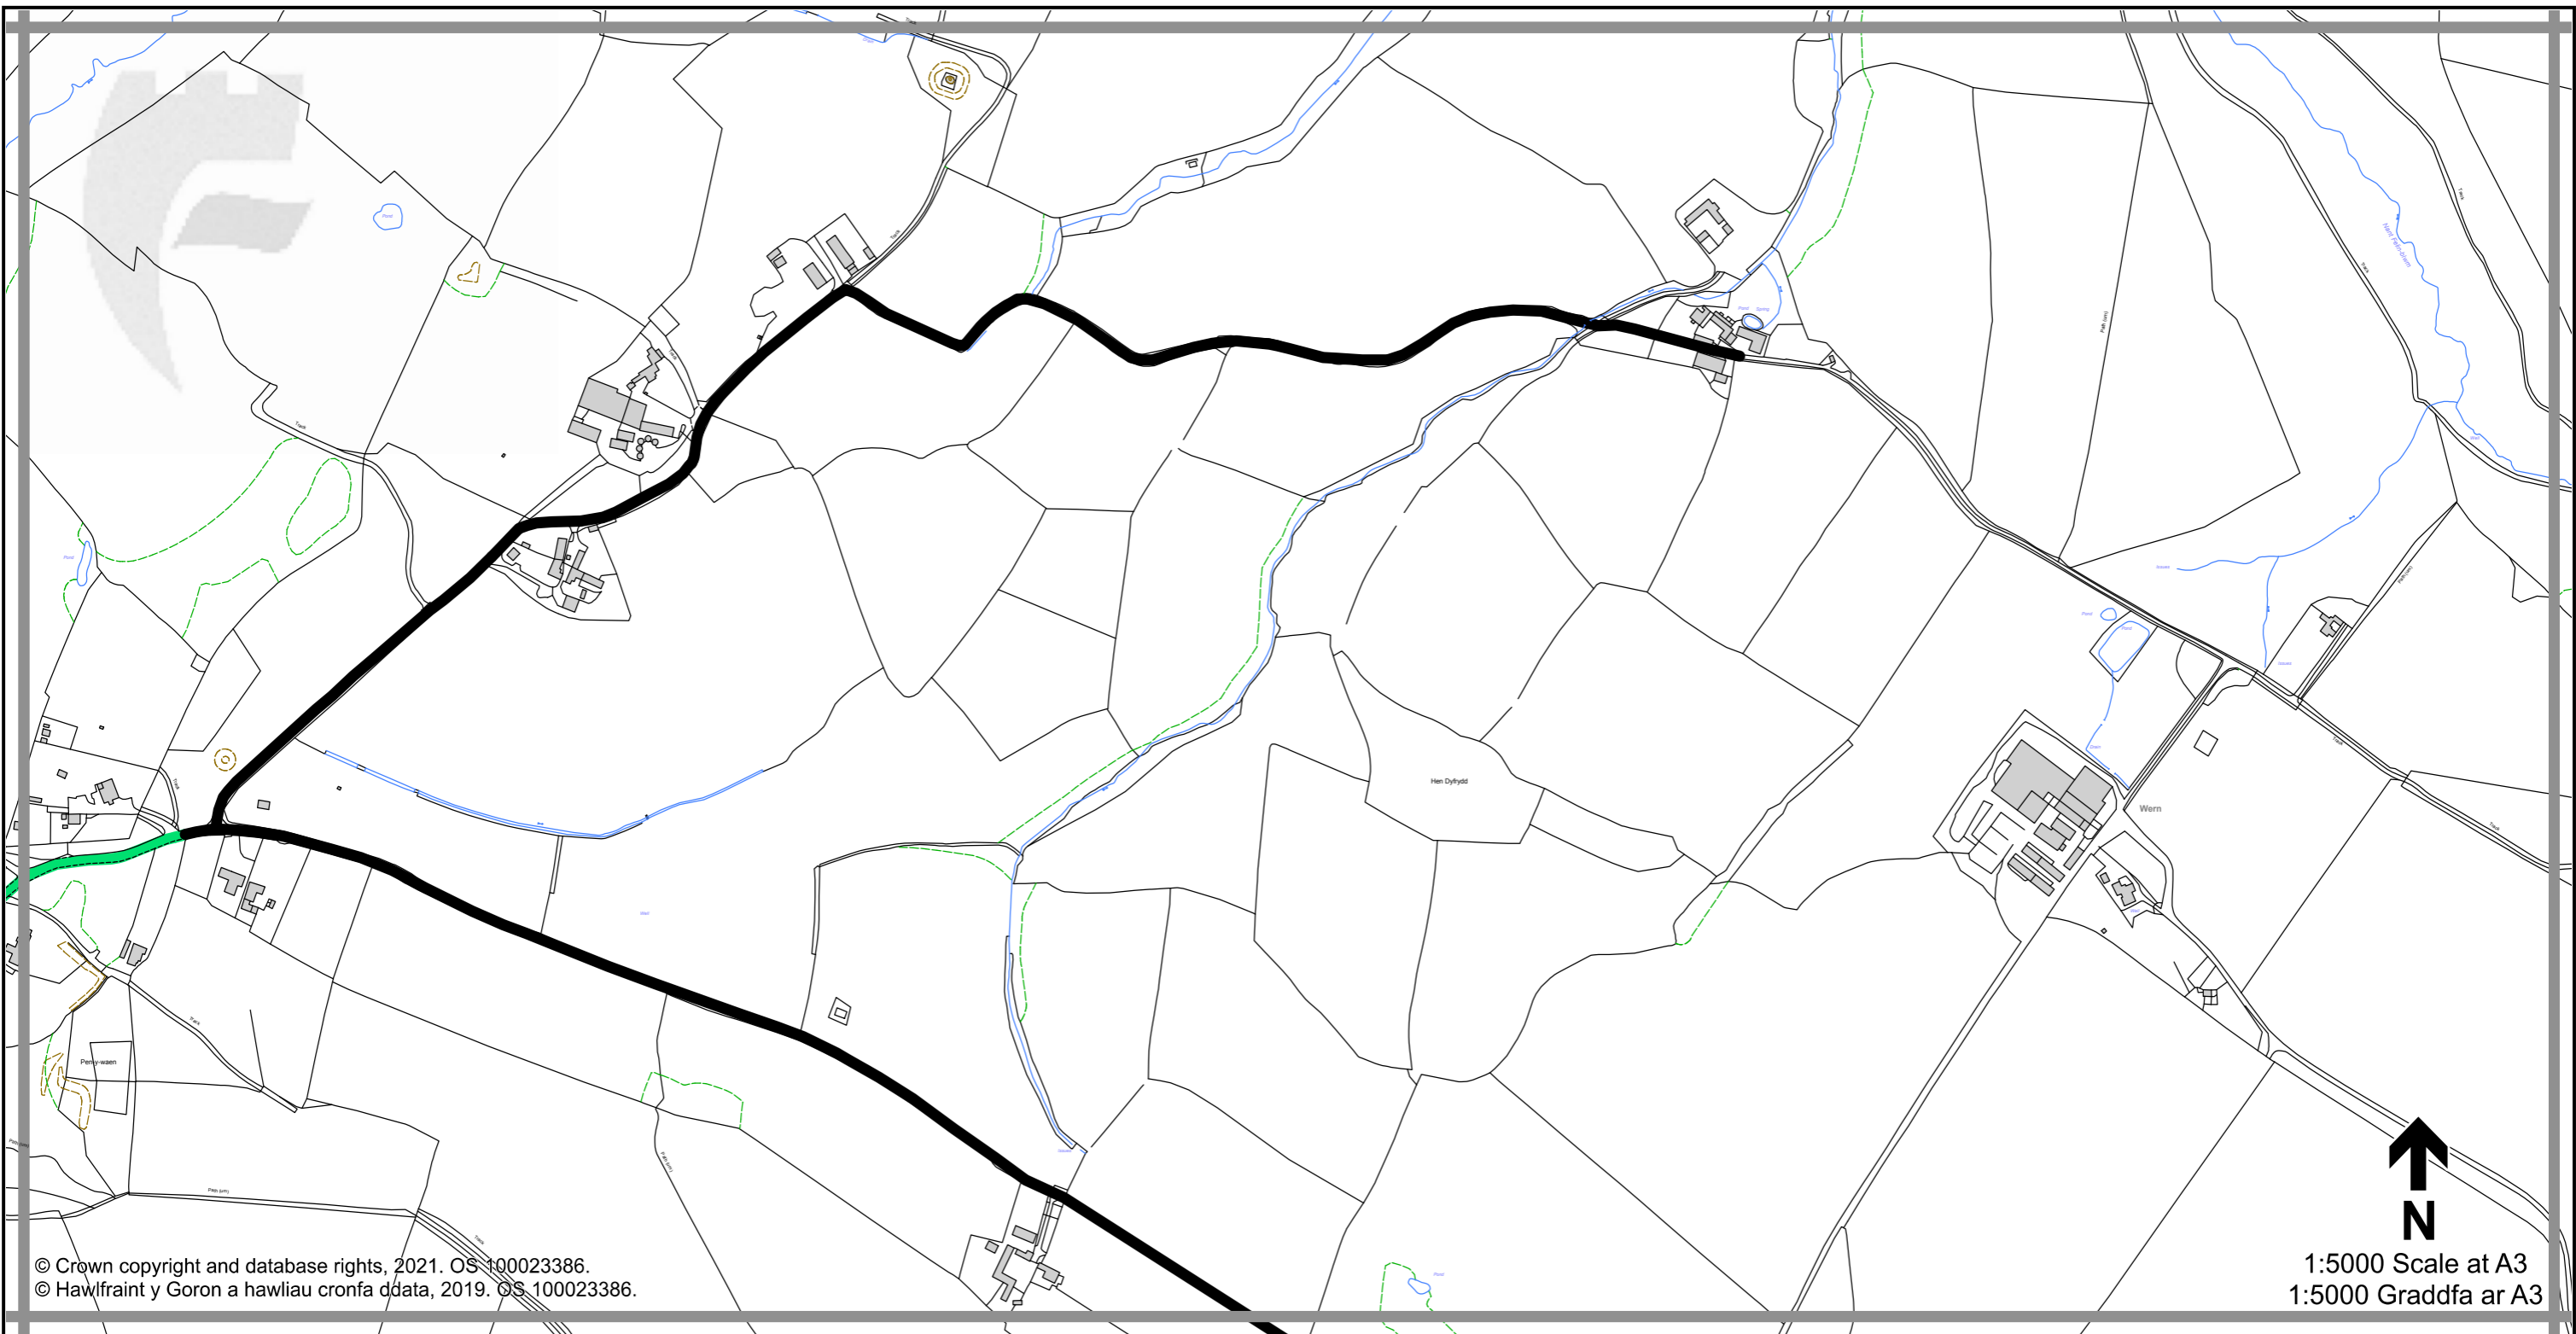

© Crown copyright and database rights, 2021. OS 100023386.
© Hawlfraint y Goron a hawliau cronfa ddata, 2019. OS 100023386.

1:5000 Scale at A3
1:5000 Graddfa ar A3

Legend / Eglurhad

- 20 mph / mya
- Restricted Road' (30mph)
  Ffordd Gyfyngedig (30mya)
- 30 mph by Order
  30 mya drwy Orchymyn
- 40 mph / mya
- 50 mph / mya
- National Speed Limit applies
  Terfyn Cyflymder Cenedlaethol yn berthnasol
- Derestricted by Order (National Speed Limit applies)
  Heb Gyfyngiad drwy Orchymyn (Terfyn Cyflymder Cenedlaethol yn berthnasol)
- Roads subject to separate Orders
  Ffyrdd sy'n destun Gorchmynion ar wahân
- County Boundary / Ffin y Sir

THE FLINTSHIRE COUNTY COUNCIL (VARIOUS ROADS) (20MPH, 30MPH, 40MPH, 50MPH AND NATIONAL SPEED LIMITS. RESTRICTED AND DERESTRICTED ROADS) ORDER 2021.

GORCHYMYN (FFYRDD AMRYWIOL) (20MYA, 30MYA, 40MYA, 50MYA A'R TERFYNAU CYFLYMDER CENEDLAETHOL. FFYRDD CYFYNGEDIG A FFYRDD HEB GYFYNGIAD) CYNGOR SIR Y FFLINT 2021.

**Sheet
D28
Dalen**

**Sheet Revision Number:
Rhif Adolgiad Y Ddalen: 1**

**Sheet Active from:
Dalen yn weithredol o: 03/09/2021**