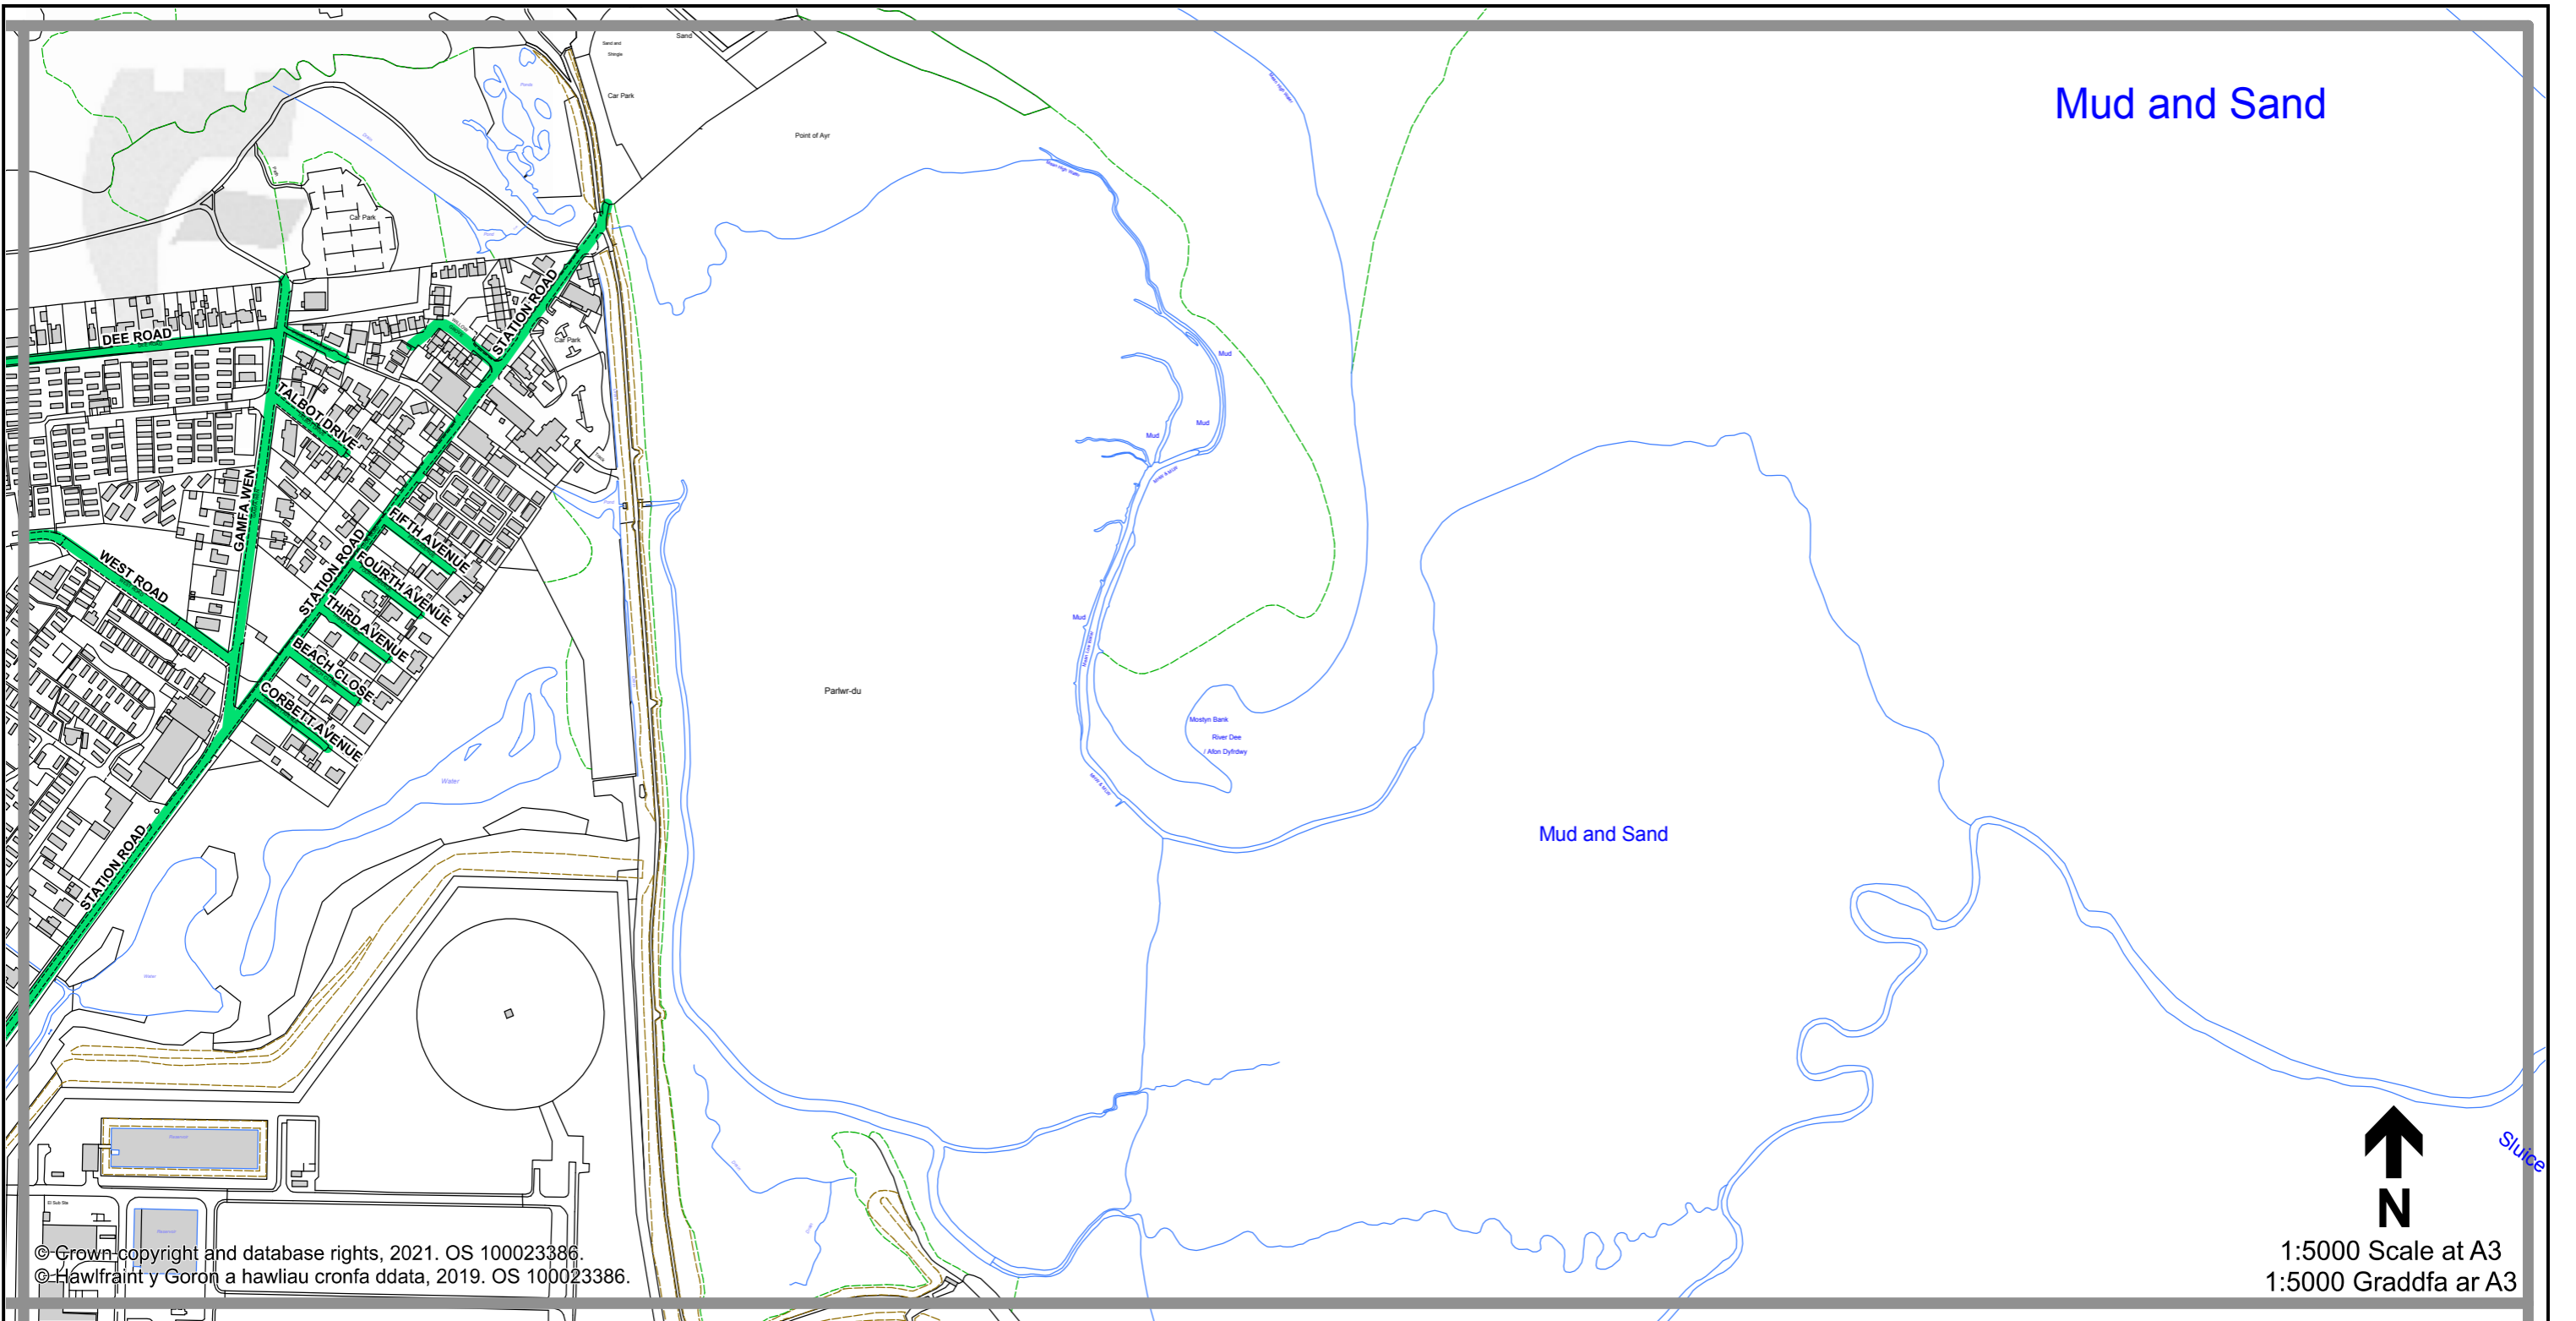

Mud and Sand

© Crown copyright and database rights, 2021. OS 100023386.
© Hawlfraint y Goron a hawliau cronfa ddata, 2019. OS 100023386.

1:5000 Scale at A3
1:5000 Graddfa ar A3

Legend / Eglurhad

- 20 mph / mya
- Restricted Road' (30mph)
  Ffordd Gyfyngedig (30mya)
- 30 mph by Order
  30 mya drwy Orchymyn
- 40 mph / mya
- 50 mph / mya
- National Speed Limit applies
  Terfyn Cyflymder Cenedlaethol yn berthnasol
- Derestricted by Order (National Speed Limit applies)
  Heb Gyfyngiad drwy Orchymyn (Terfyn Cyflymder Cenedlaethol yn berthnasol)
- Roads subject to separate Orders
  Ffyrdd sy'n destun Gorchmynion ar wahân
- County Boundary / Ffin y Sir

THE FLINTSHIRE COUNTY COUNCIL (VARIOUS ROADS) (20MPH, 30MPH, 40MPH, 50MPH AND NATIONAL SPEED LIMITS. RESTRICTED AND DERESTRICTED ROADS) ORDER 2021.

GORCHYMYN (FFYRDD AMRYWIOL) (20MYA, 30MYA, 40MYA, 50MYA A'R TERFYNAU CYFLYMDER CENEDLAETHOL. FFYRDD CYFYNGEDIG A FFYRDD HEB GYFYNGIAD) CYNGOR SIR Y FFLINT 2021.

**Sheet
D32
Dalen**

Sheet Revision Number:
Rhif Adolgiad Y Ddalen: **1**
Sheet Active from:
Dalen yn weithredol o: **03/09/2021**