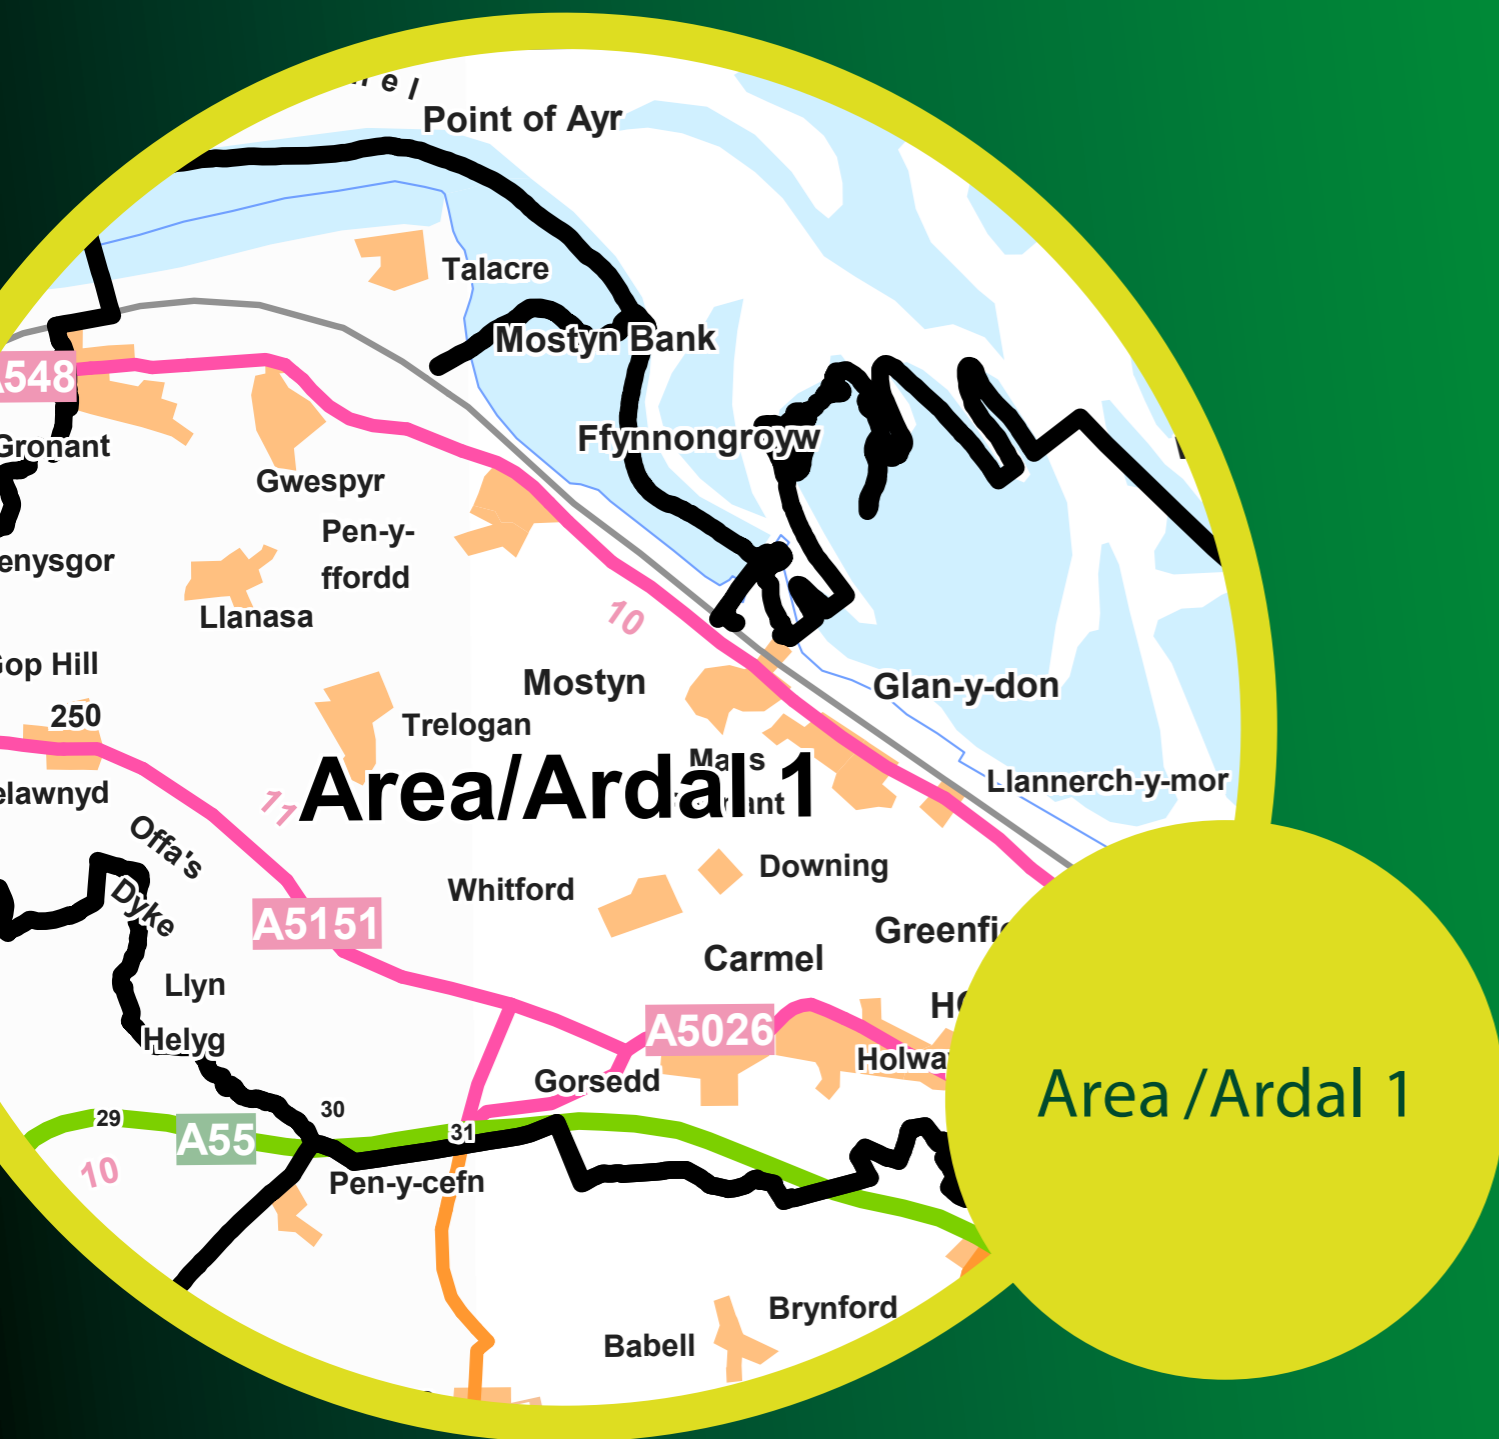

The Flintshire County Council

(Various Roads) (20mph, 30mph, 40mph, 50mph and National Speed Limits. Restricted And Derestricted Roads)

Order 2021

Gorchymyn

(Ffyrdd Amrywiol)

(20mya, 30mya, 40mya, 50mya a'r Terfynau Cyflymder Cenedlaethol. Ffyrdd Cyfyngedig a Ffyrdd heb Gyfyngiad) 2021

Cyngor Sir Y Fflint