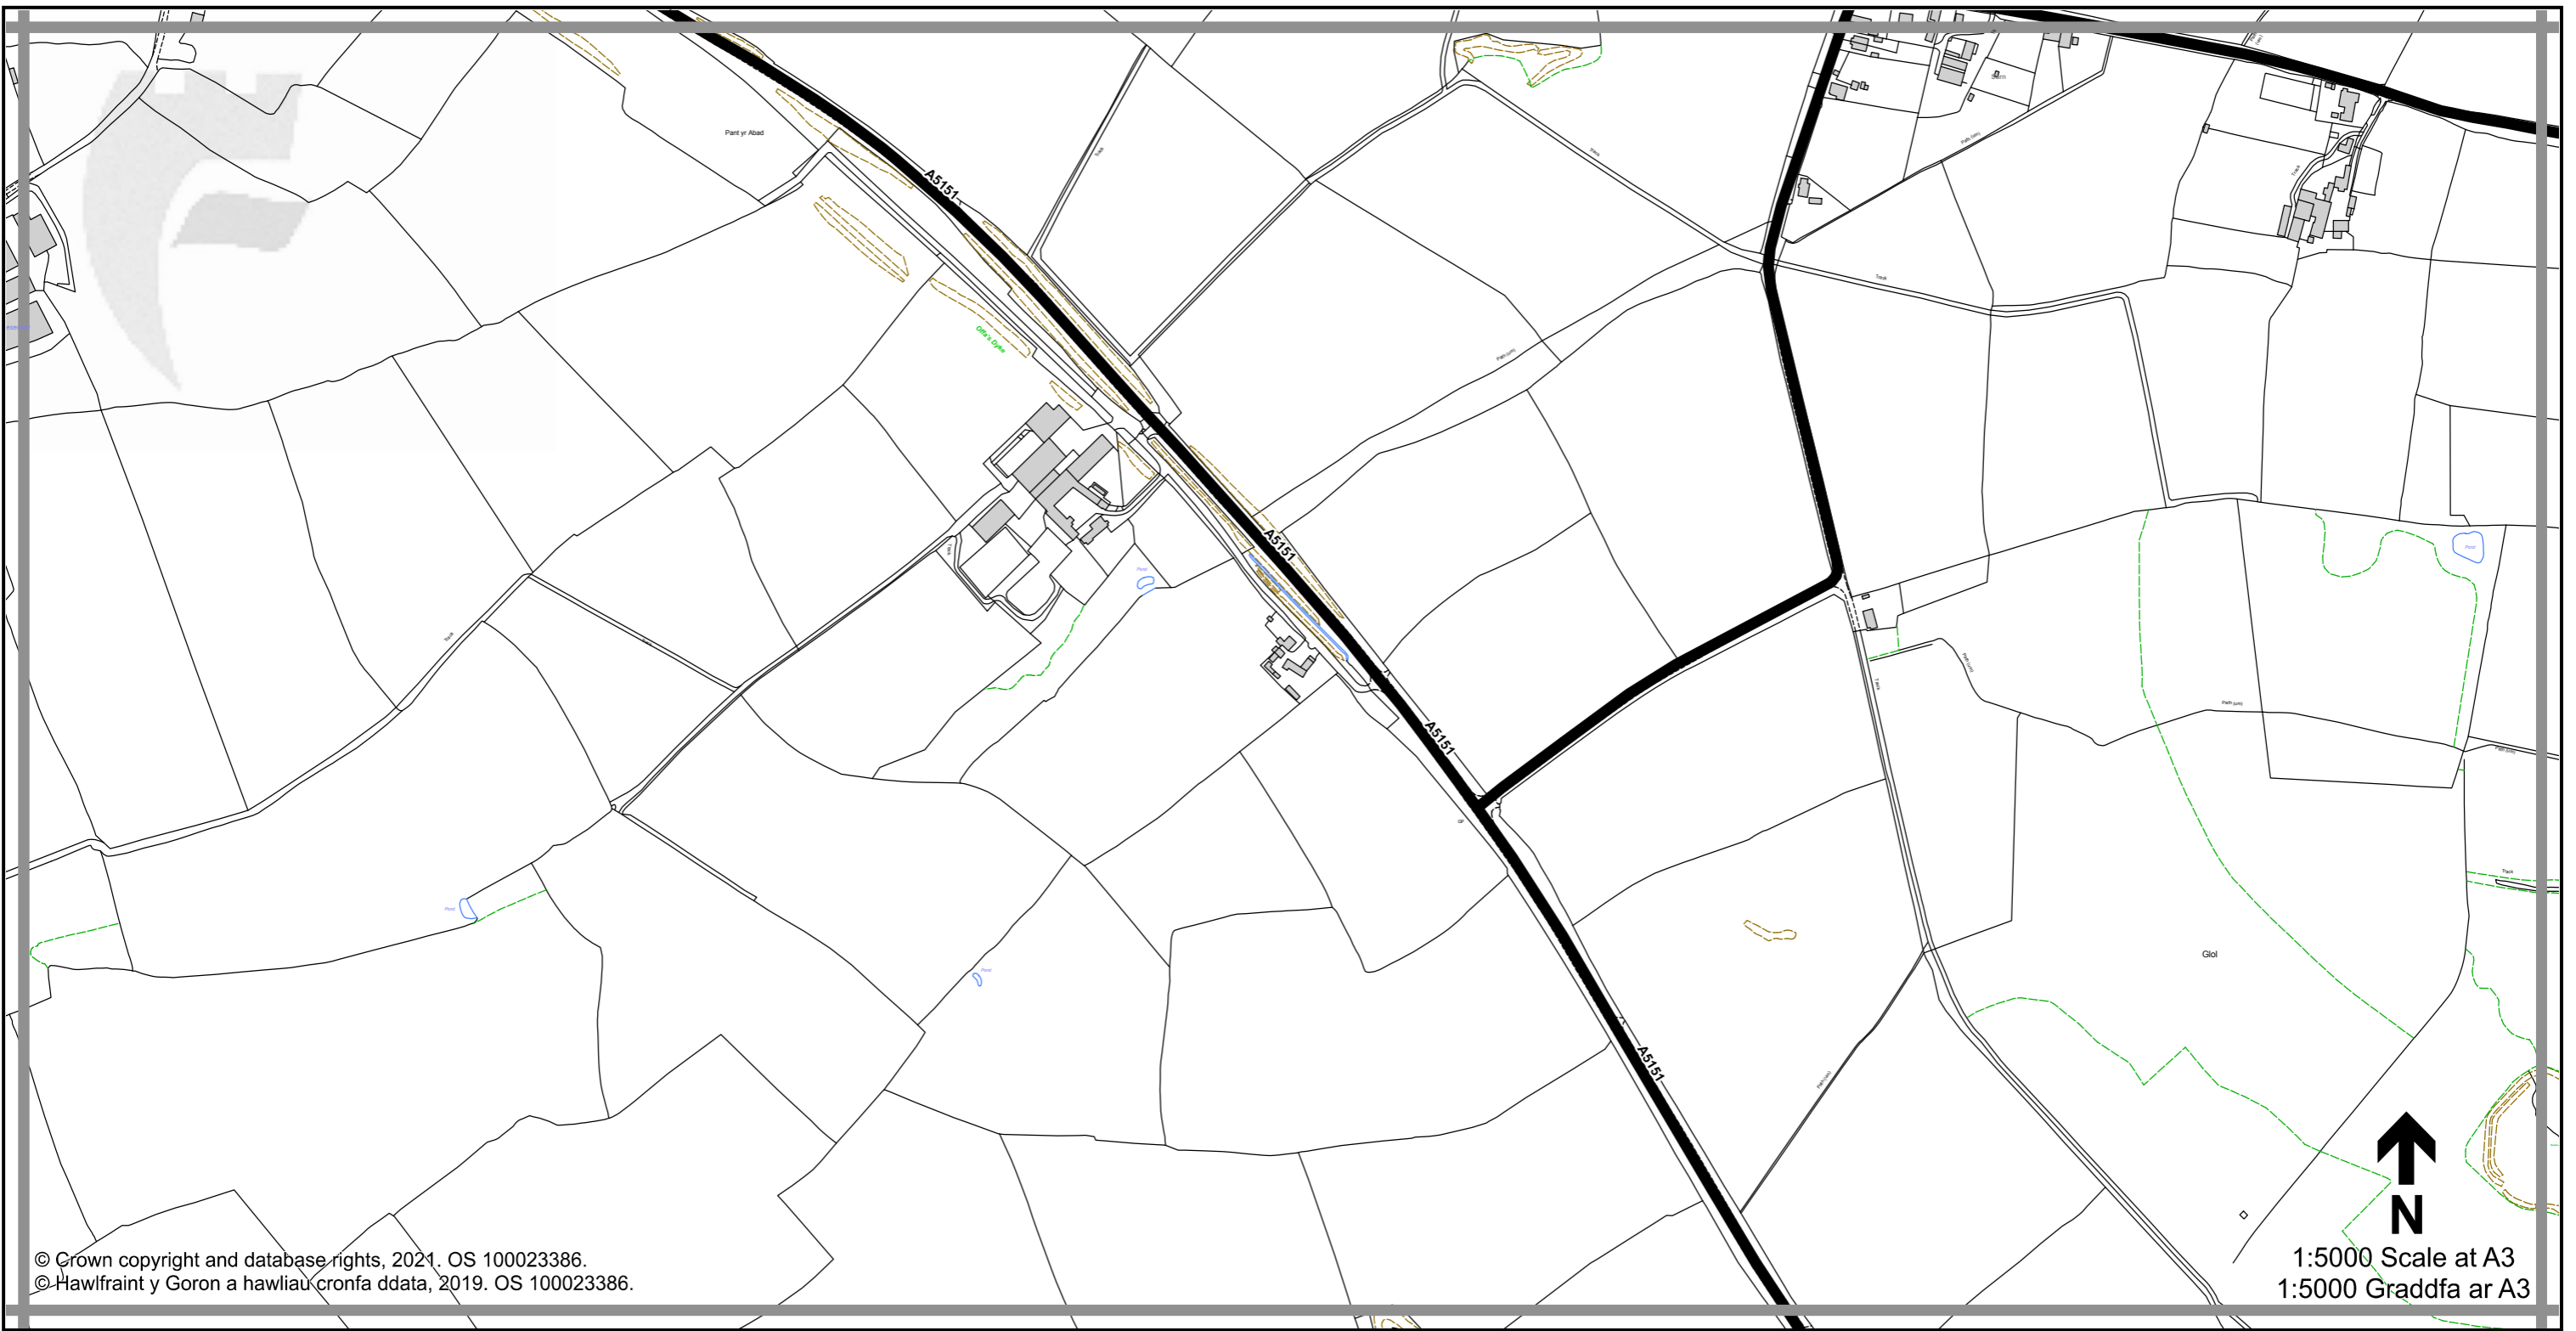

© Crown copyright and database rights, 2021. OS 100023386.
© Hawlfraint y Goron a hawliau cronfa ddata, 2019. OS 100023386.

1:5000 Scale at A3
1:5000 Graddfa ar A3

Legend / Eglurhad

- 20 mph / mya
- Restricted Road' (30mph)
  Ffordd Gyfyngedig (30mya)
- 30 mph by Order
  30 mya drwy Orchymyn
- 40 mph / mya
- 50 mph / mya
- National Speed Limit applies
  Terfyn Cyflymder Cenedlaethol yn berthnasol
- Derestricted by Order (National Speed Limit applies)
  Heb Gyfyngiad drwy Orchymyn (Terfyn Cyflymder Cenedlaethol yn berthnasol)
- Roads subject to separate Orders
  Ffyrdd sy'n destun Gorchmynion ar wahân
- County Boundary / Ffin y Sir

THE FLINTSHIRE COUNTY COUNCIL (VARIOUS ROADS) (20MPH, 30MPH, 40MPH, 50MPH AND NATIONAL SPEED LIMITS. RESTRICTED AND DERESTRICTED ROADS) ORDER 2021.

GORCHYMYN (FFYRDD AMRYWIOL) (20MYA, 30MYA, 40MYA, 50MYA A'R TERFYNAU CYFLYMDER CENEDLAETHOL. FFYRDD CYFYNGEDIG A FFYRDD HEB GYFYNGIAD) CYNGOR SIR Y FFLINT 2021.

Sheet
C26
Dalen

Sheet Revision Number:
Rhif Adolgiad Y Ddalen: 1

Sheet Active from:
Dalen yn weithredol o: 03/09/2021