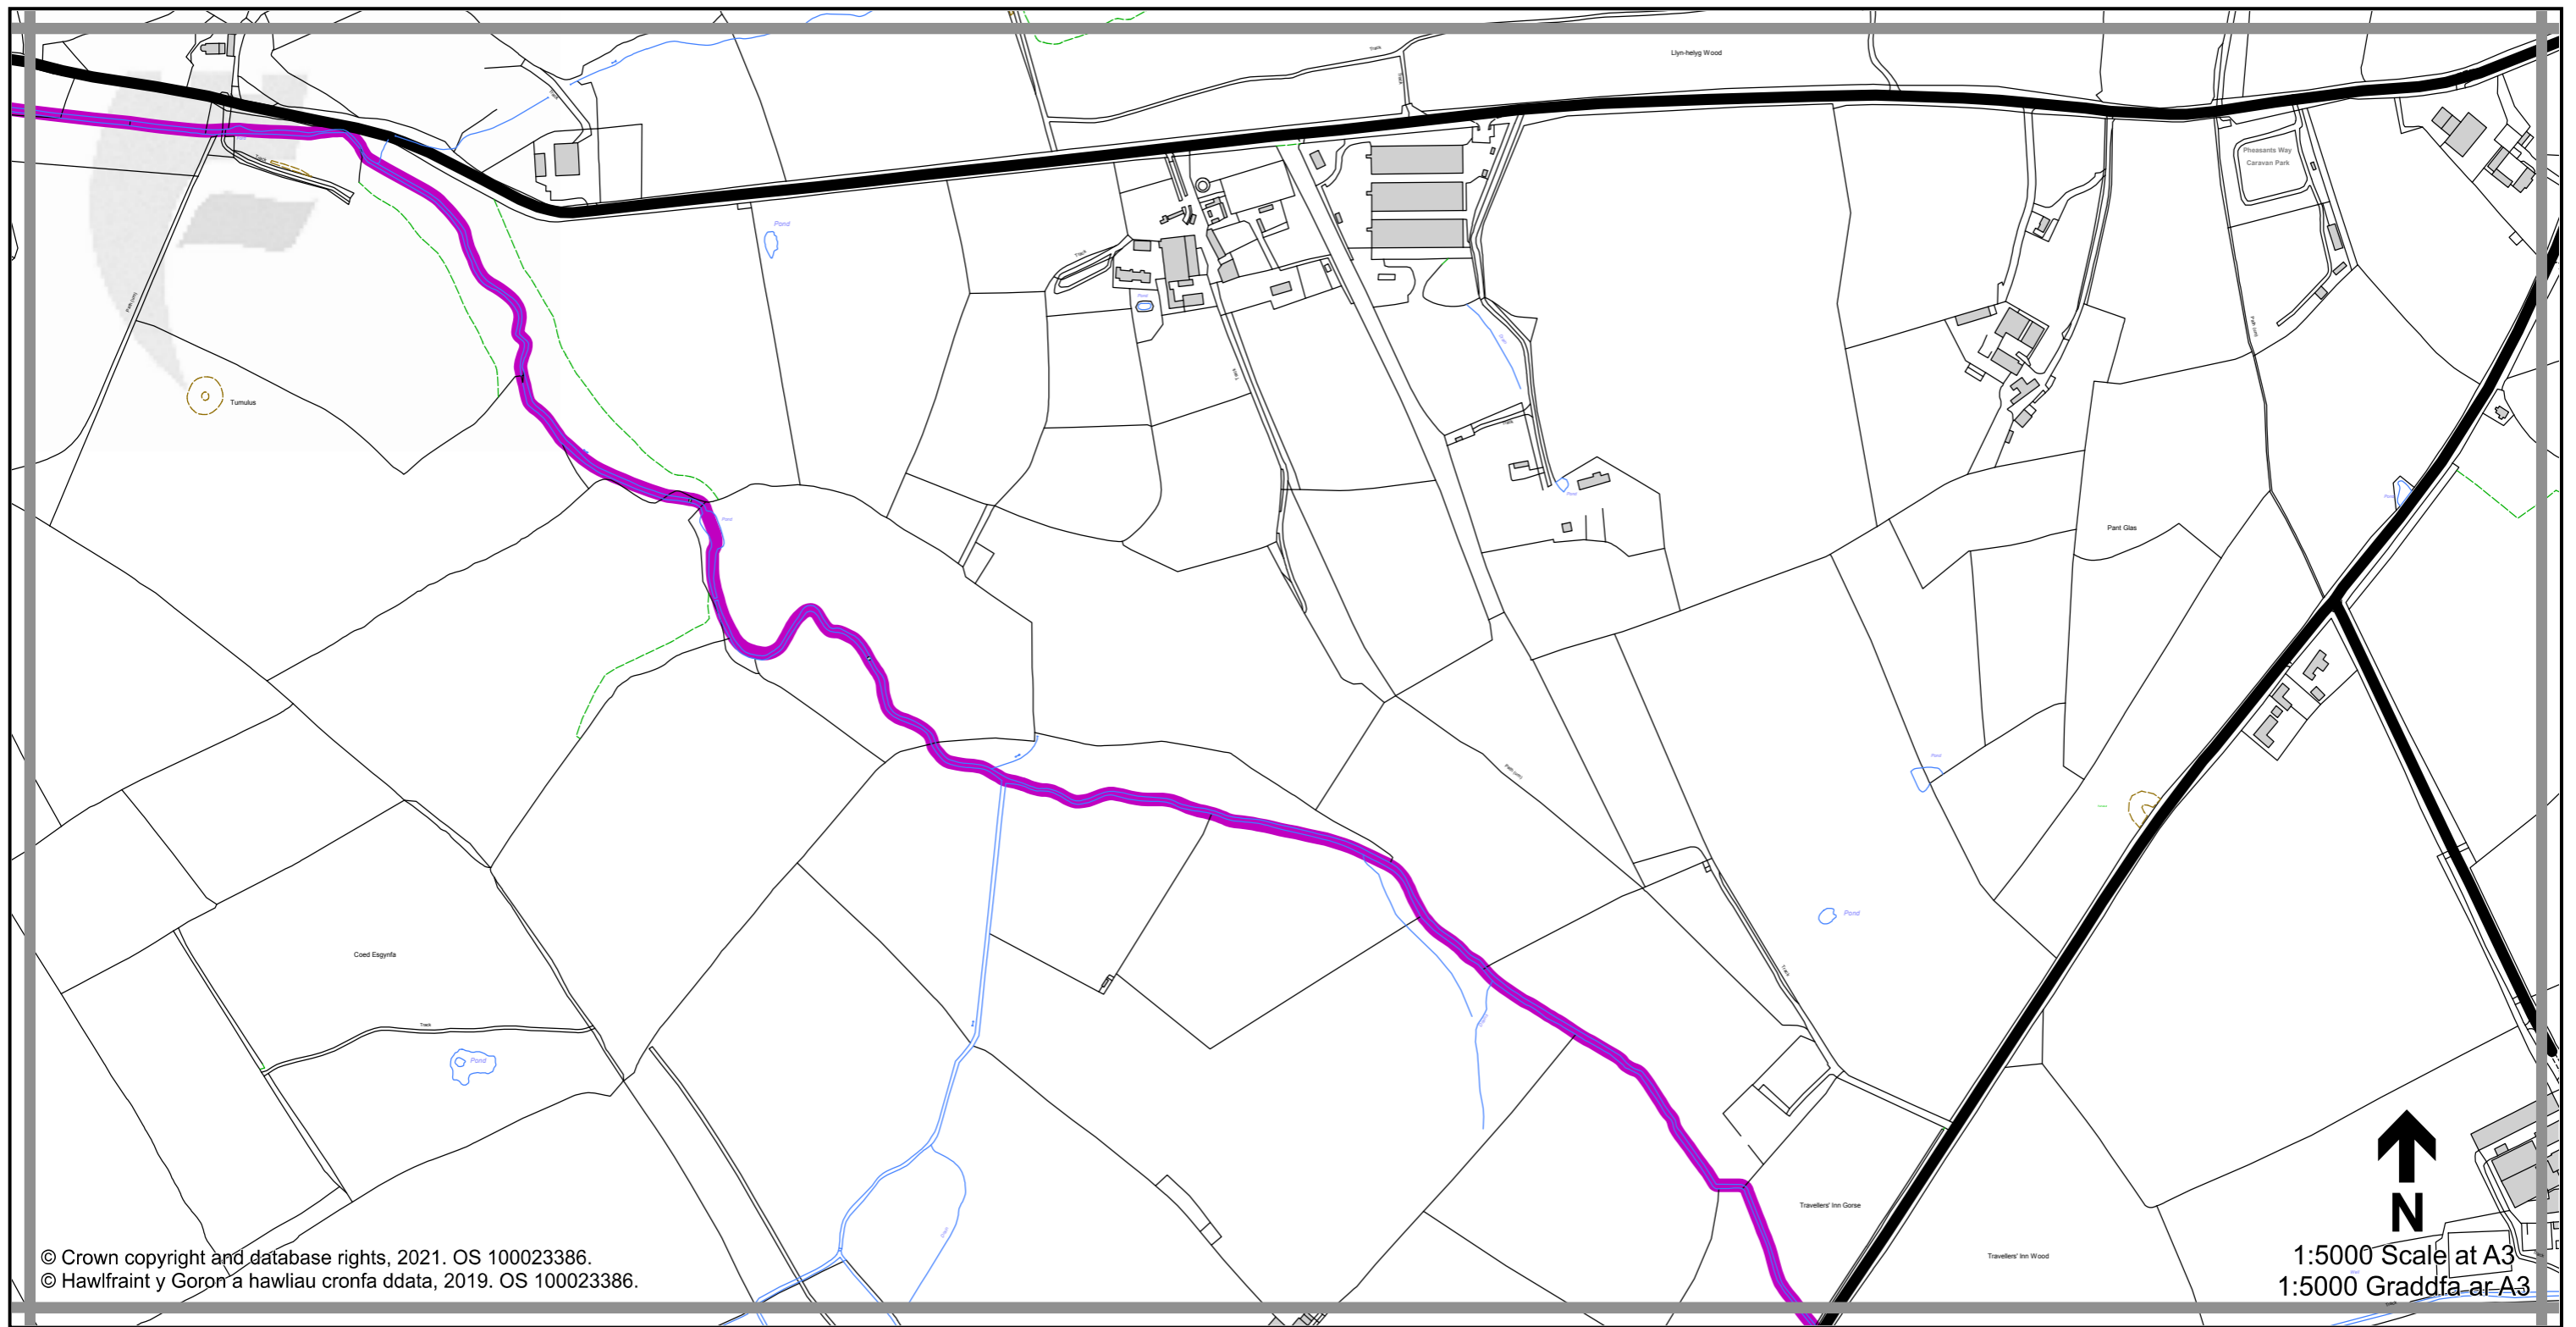

© Crown copyright and database rights, 2021. OS 100023386.
© Hawlfraint y Goron a hawliau cronfa ddata, 2019. OS 100023386.

1:5000 Scale at A3
1:5000 Graddfa ar A3

Legend / Eglurhad

- 20 mph / mya
- Restricted Road' (30mph)
  Ffordd Gyfyngedig (30mya)
- 30 mph by Order
  30 mya drwy Orchymyn
- 40 mph / mya
- 50 mph / mya
- National Speed Limit applies
  Terfyn Cyflymder Cenedlaethol yn berthnasol
- Derestricted by Order (National Speed Limit applies)
  Heb Gyfyngiad drwy Orchymyn (Terfyn Cyflymder Cenedlaethol yn berthnasol)
- Roads subject to separate Orders
  Ffyrdd sy'n destun Gorchmynion ar wahân
- County Boundary / Ffin y Sir

**THE FLINTSHIRE COUNTY COUNCIL (VARIOUS ROADS)
(20MPH, 30MPH, 40MPH, 50MPH AND NATIONAL SPEED LIMITS.
RESTRICTED AND DERESTRICTED ROADS) ORDER 2021.**

**GORCHYMYN (FFYRDD AMRYWIOL) (20MYA, 30MYA, 40MYA,
50MYA A'R TERFYNAU CYFLYMDER CENEDLAETHOL.
FFYRDD CYFYNGEDIG A FFYRDD HEB GYFYNGIAD)
CYNGOR SIR Y FFLINT 2021.**

**Sheet
C24
Dalen**

**Sheet Revision Number:
Rhif Adolgiad Y Dalen: 1**
**Sheet Active from:
Dalen yn weithredol o: 03/09/2021**