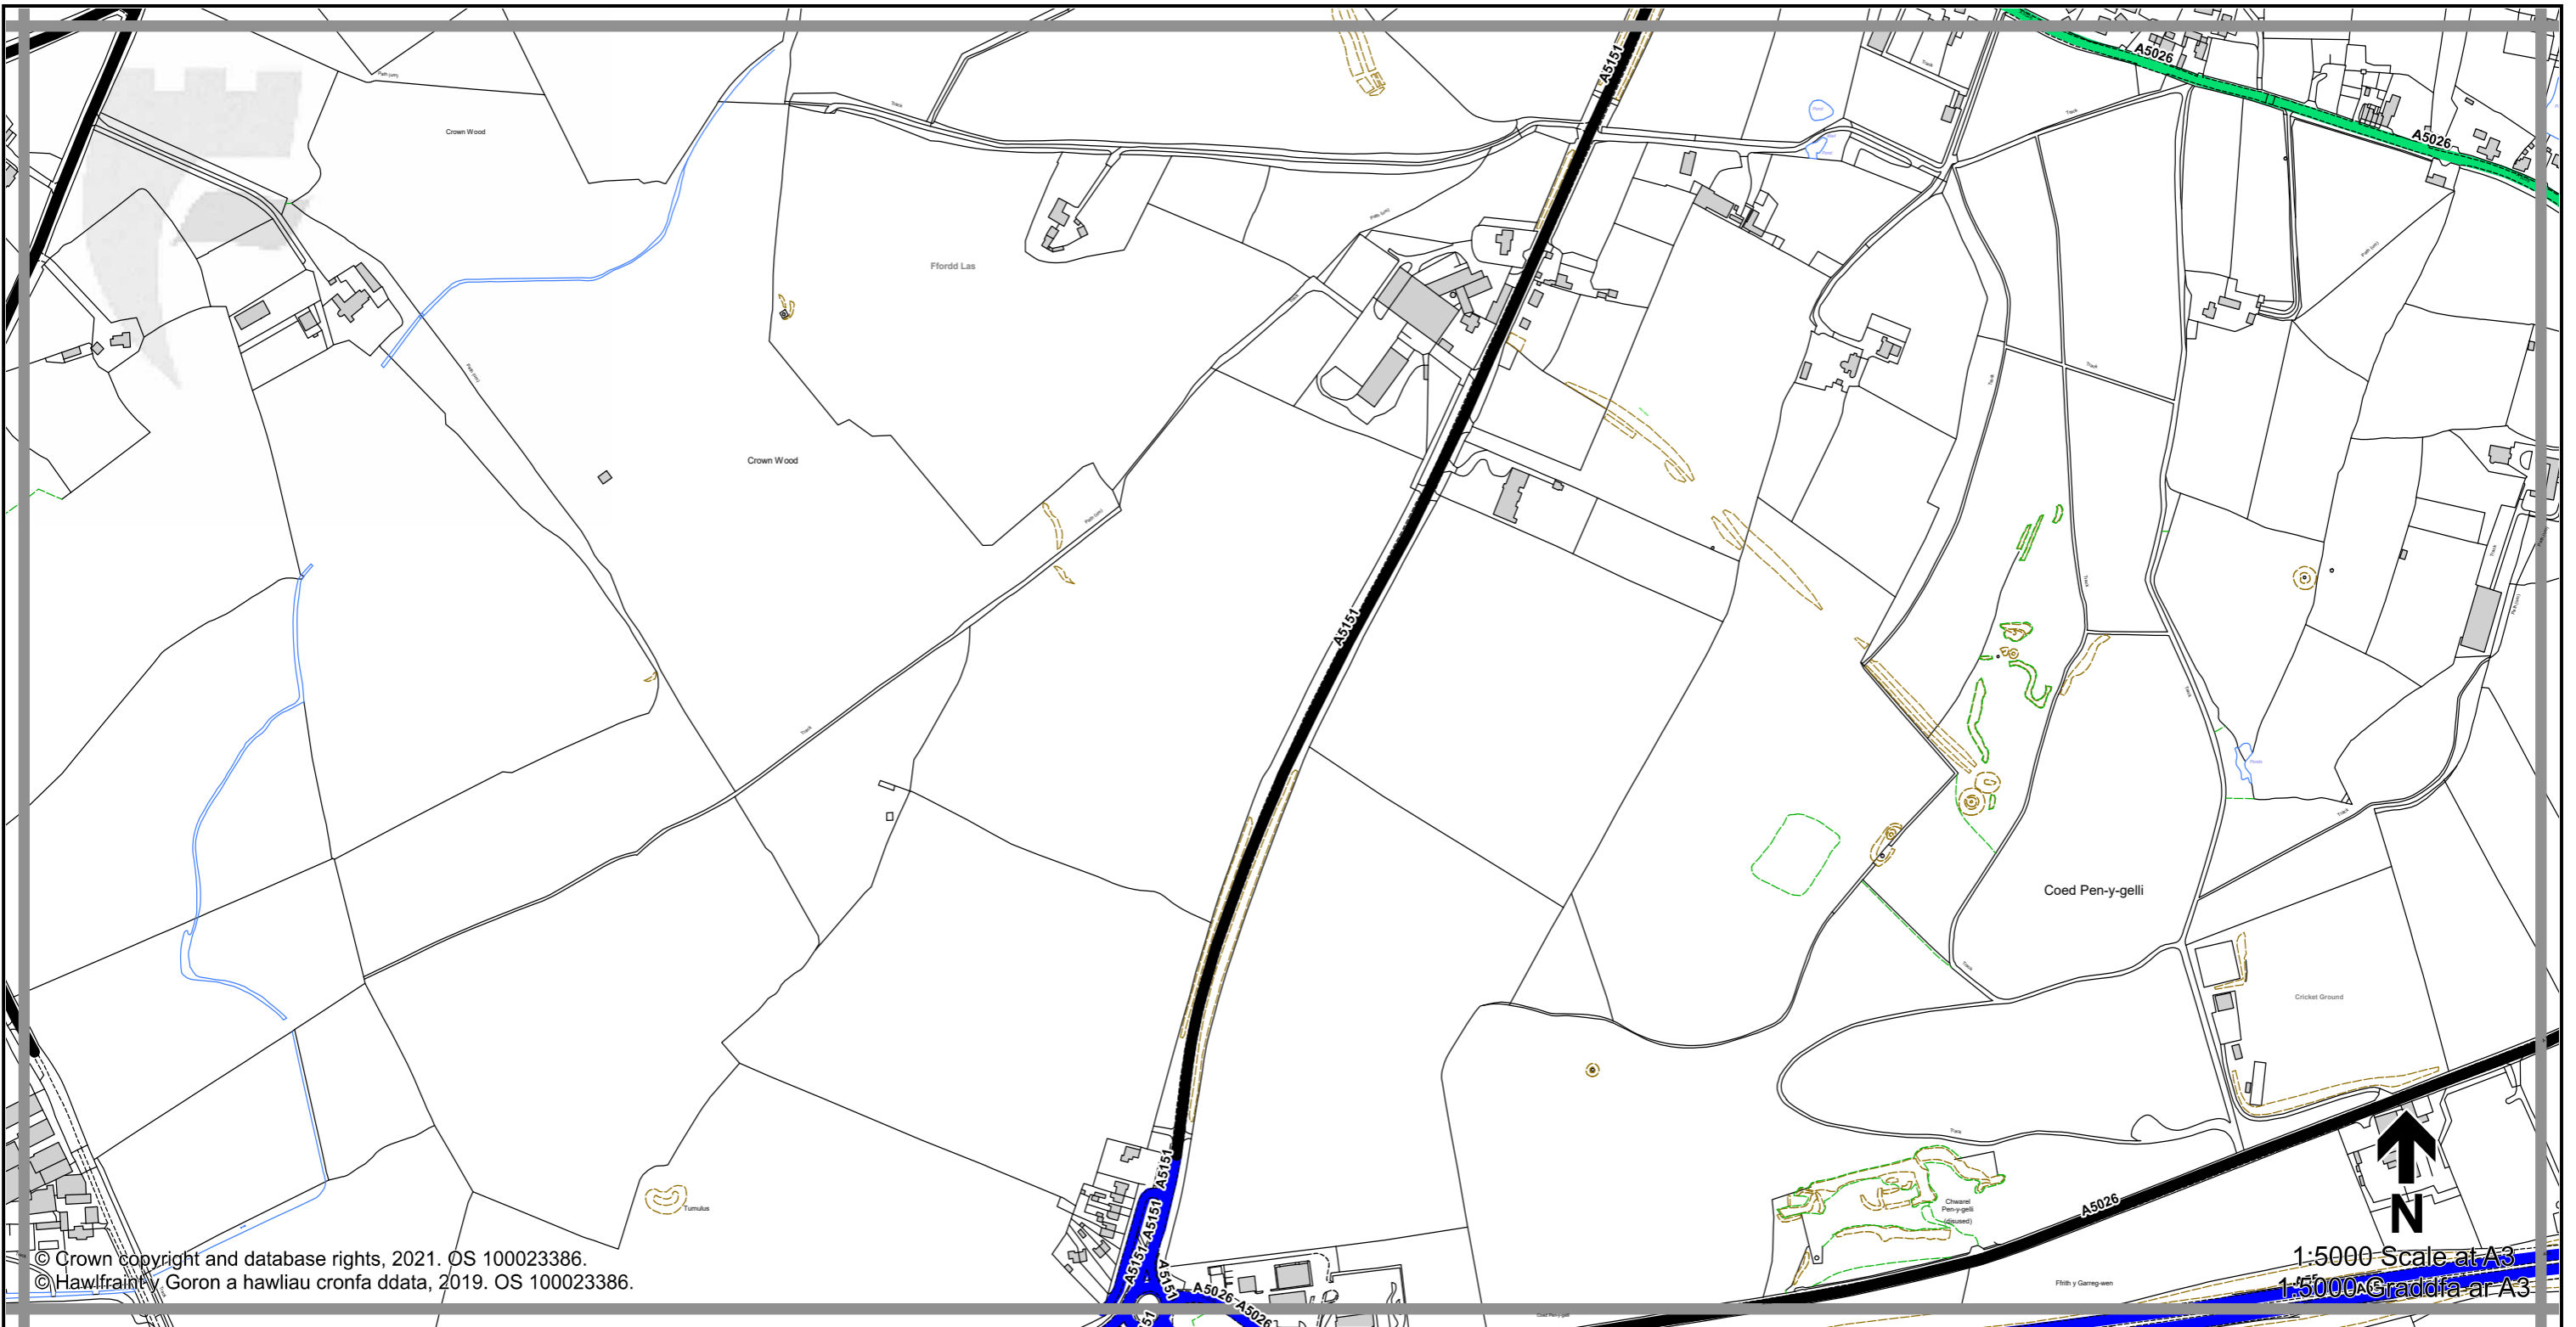

© Crown copyright and database rights, 2021. OS 100023386.
© Hawlfraint y Goron a hawliau cronfa ddata, 2019. OS 100023386.

1:5000 Scale at A3
1:5000 Craddfa ar A3

Legend / Eglurhad

- 20 mph / mya
- Restricted Road (30mph)
  Ffordd Gyfyngedig (30mya)
- 30 mph by Order
  30 mya drwy Orchymyn
- 40 mph / mya
- 50 mph / mya
- National Speed Limit applies
  Terfyn Cyflymder Cenedlaethol yn berthnasol
- Derestricted by Order (National Speed Limit applies)
  Heb Gyfyngiad drwy Orchymyn (Terfyn Cyflymder Cenedlaethol yn berthnasol)
- Roads subject to separate Orders
  Ffyrdd sy n destun Gorchmynion ar wahân
- County Boundary / Ffin y Sir

THE FLINTSHIRE COUNTY COUNCIL (VARIOUS ROADS) (20MPH, 30MPH, 40MPH, 50MPH AND NATIONAL SPEED LIMITS. RESTRICTED AND DERESTRICTED ROADS) ORDER 2021.

GORCHYMYN (FFYRDD AMRYWIOL) (20MYA, 30MYA, 40MYA, 50MYA A R TERFYNAU CYFLYMDER CENEDLAETHOL. FFYRDD CYFYNGEDIG A FFYRDD HEB GYFYNGIAD) CYNGOR SIR Y FFLINT 2021.

**Sheet
D24
Dalen**

**Sheet Revision Number:
Rhif Adolgiad Y Ddalen: 1**

**Sheet Active from:
Dalen yn weithredol o: 03/09/2021**