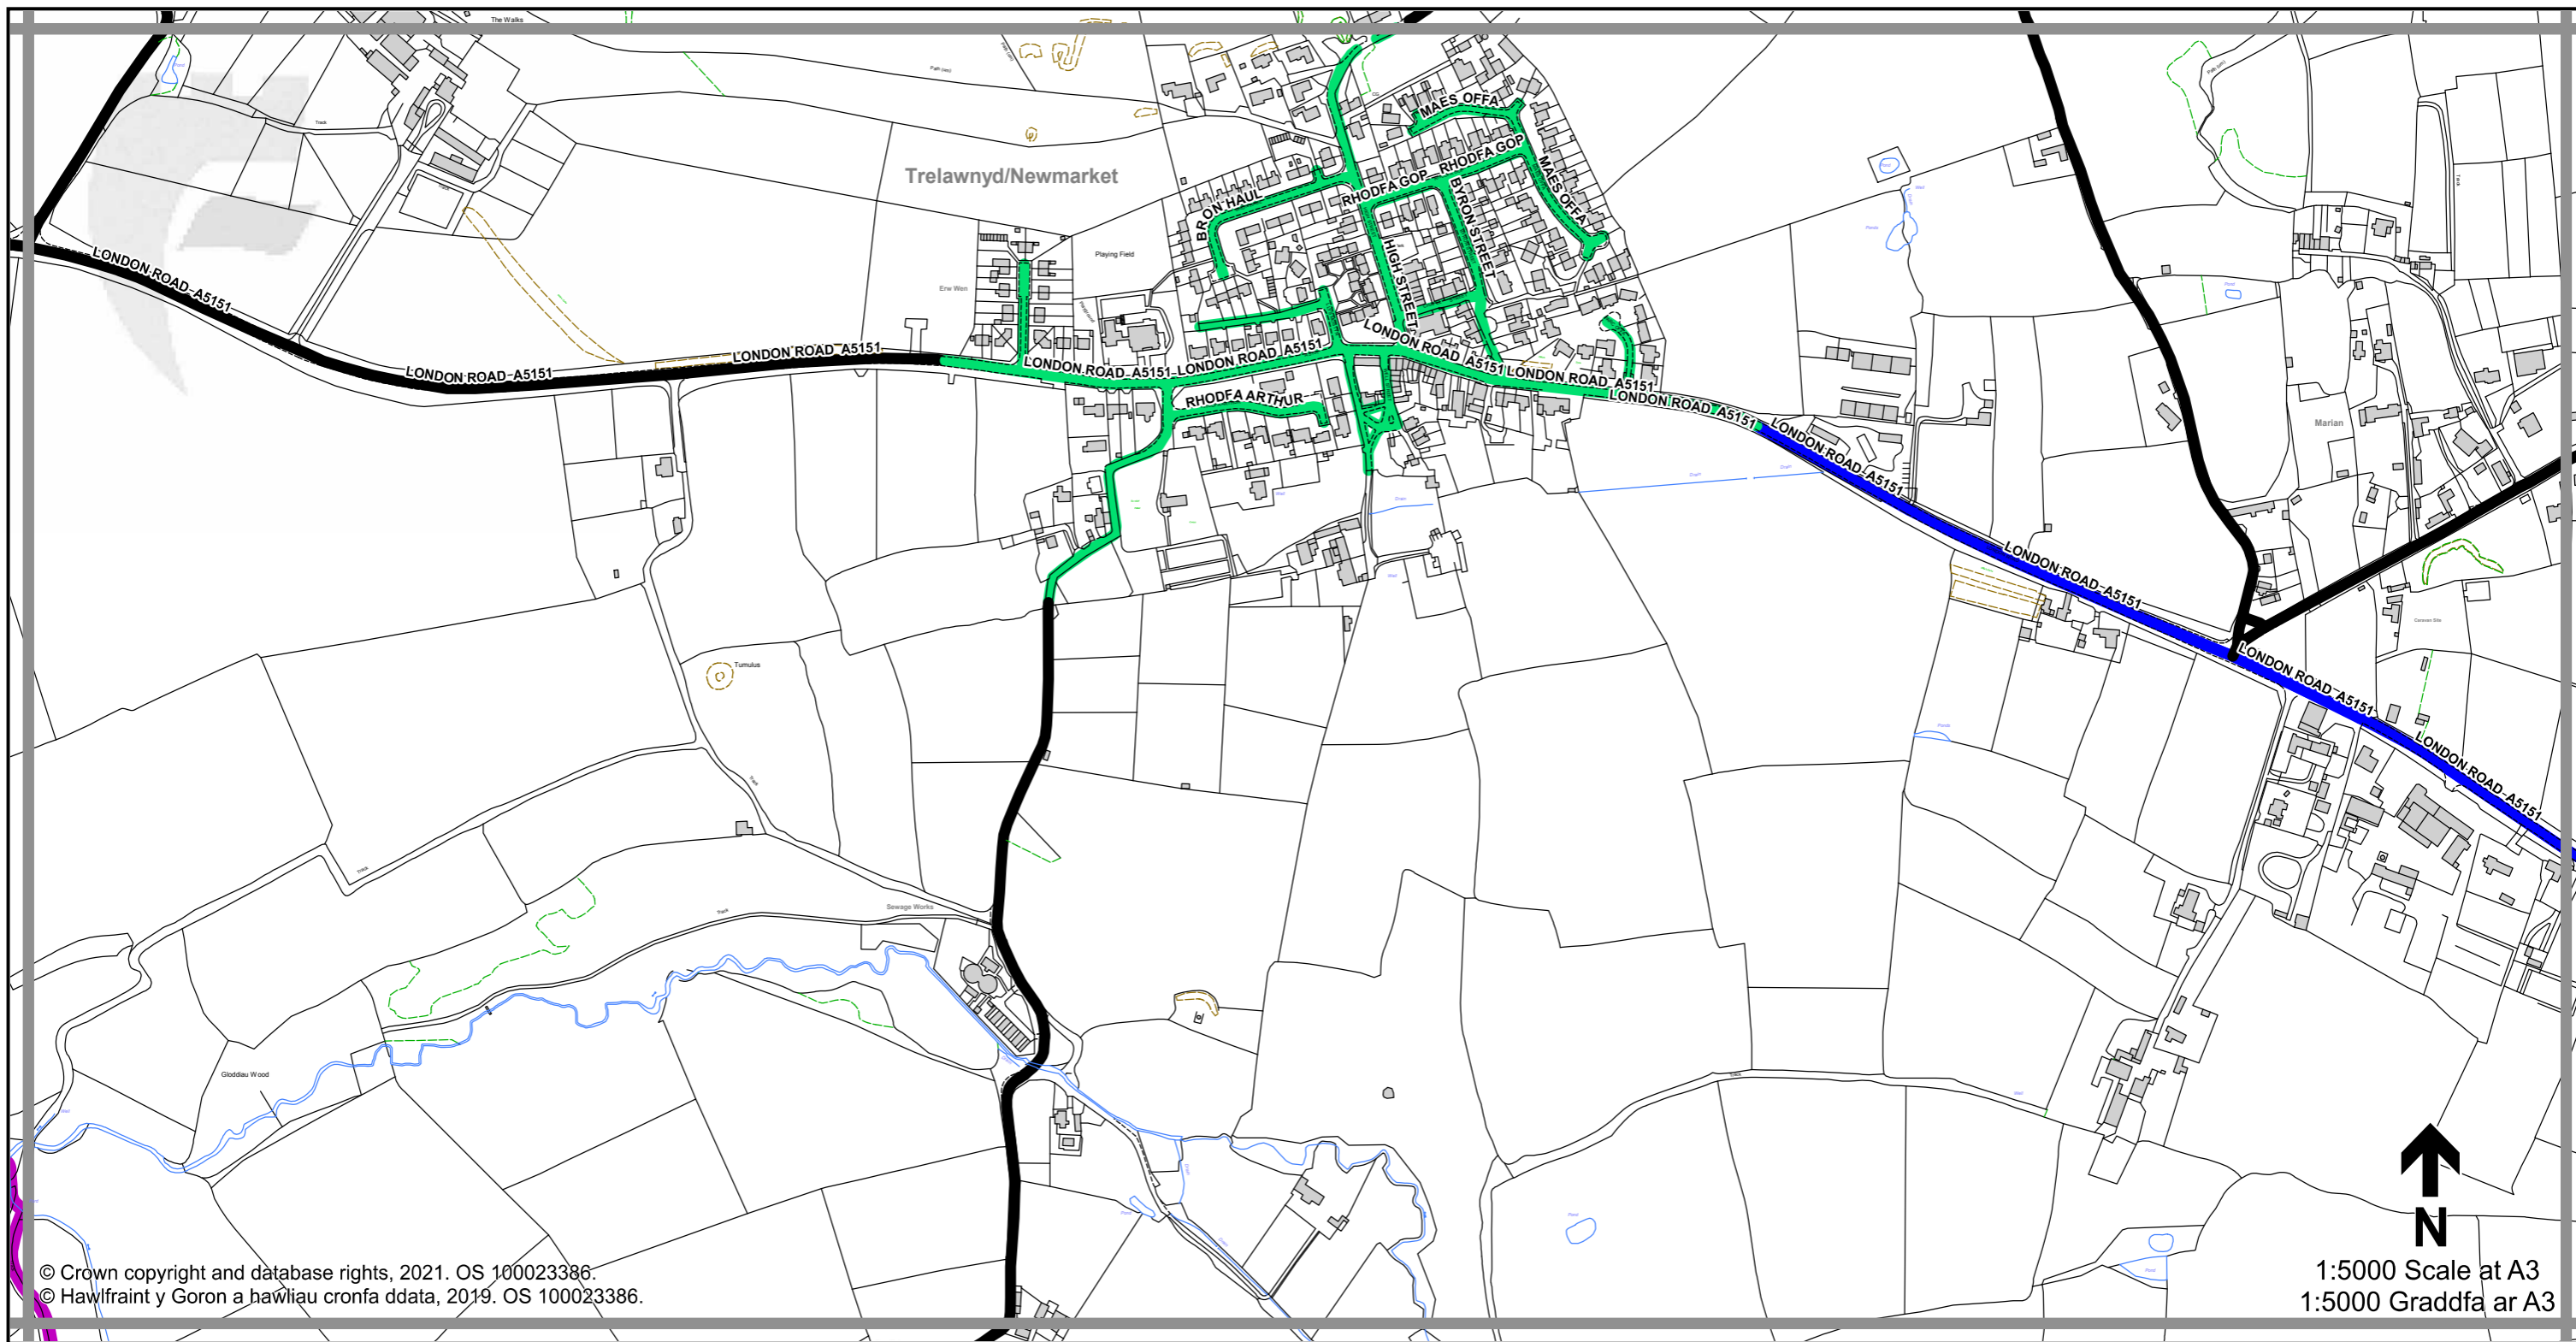

© Crown copyright and database rights, 2021. OS 100023386.
© Hawlfraint y Goron a hawliau cronfa ddata, 2019. OS 100023386.

1:5000 Scale at A3
1:5000 Graddfa ar A3

Legend / Eglurhad

- 20 mph / mya
- Restricted Road' (30mph)
  Ffordd Gyfyngedig (30mya)
- - - 30 mph by Order
  30 mya drwy Orchymyn
- 40 mph / mya
- 50 mph / mya
- National Speed Limit applies
  Terfyn Cyflymder Cenedlaethol yn berthnasol
- Derestricted by Order (National Speed Limit applies)
  Heb Gyfyngiad drwy Orchymyn (Terfyn Cyflymder Cenedlaethol yn berthnasol)
- Roads subject to separate Orders
  Ffyrrd sy'n destun Gorchmynion ar wahân
- County Boundary / Ffin y Sir

THE FLINTSHIRE COUNTY COUNCIL (VARIOUS ROADS) (20MPH, 30MPH, 40MPH, 50MPH AND NATIONAL SPEED LIMITS. RESTRICTED AND DERESTRICTED ROADS) ORDER 2021.

GORCHYMYN (FFYRDD AMRYWIOL) (20MYA, 30MYA, 40MYA, 50MYA A'R TERFYNAU CYFLYMDER CENEDLAETHOL. FFYRDD CYFYNGEDIG A FFYRDD HEB GYFYNGIAD) CYNGOR SIR Y FFLINT 2021.

Sheet
B27
Dalen

Sheet Revision Number:
Rhif Adolgiad Y Ddalen: **1**
Sheet Active from:
Dalen yn weithredol o: **03/09/2021**