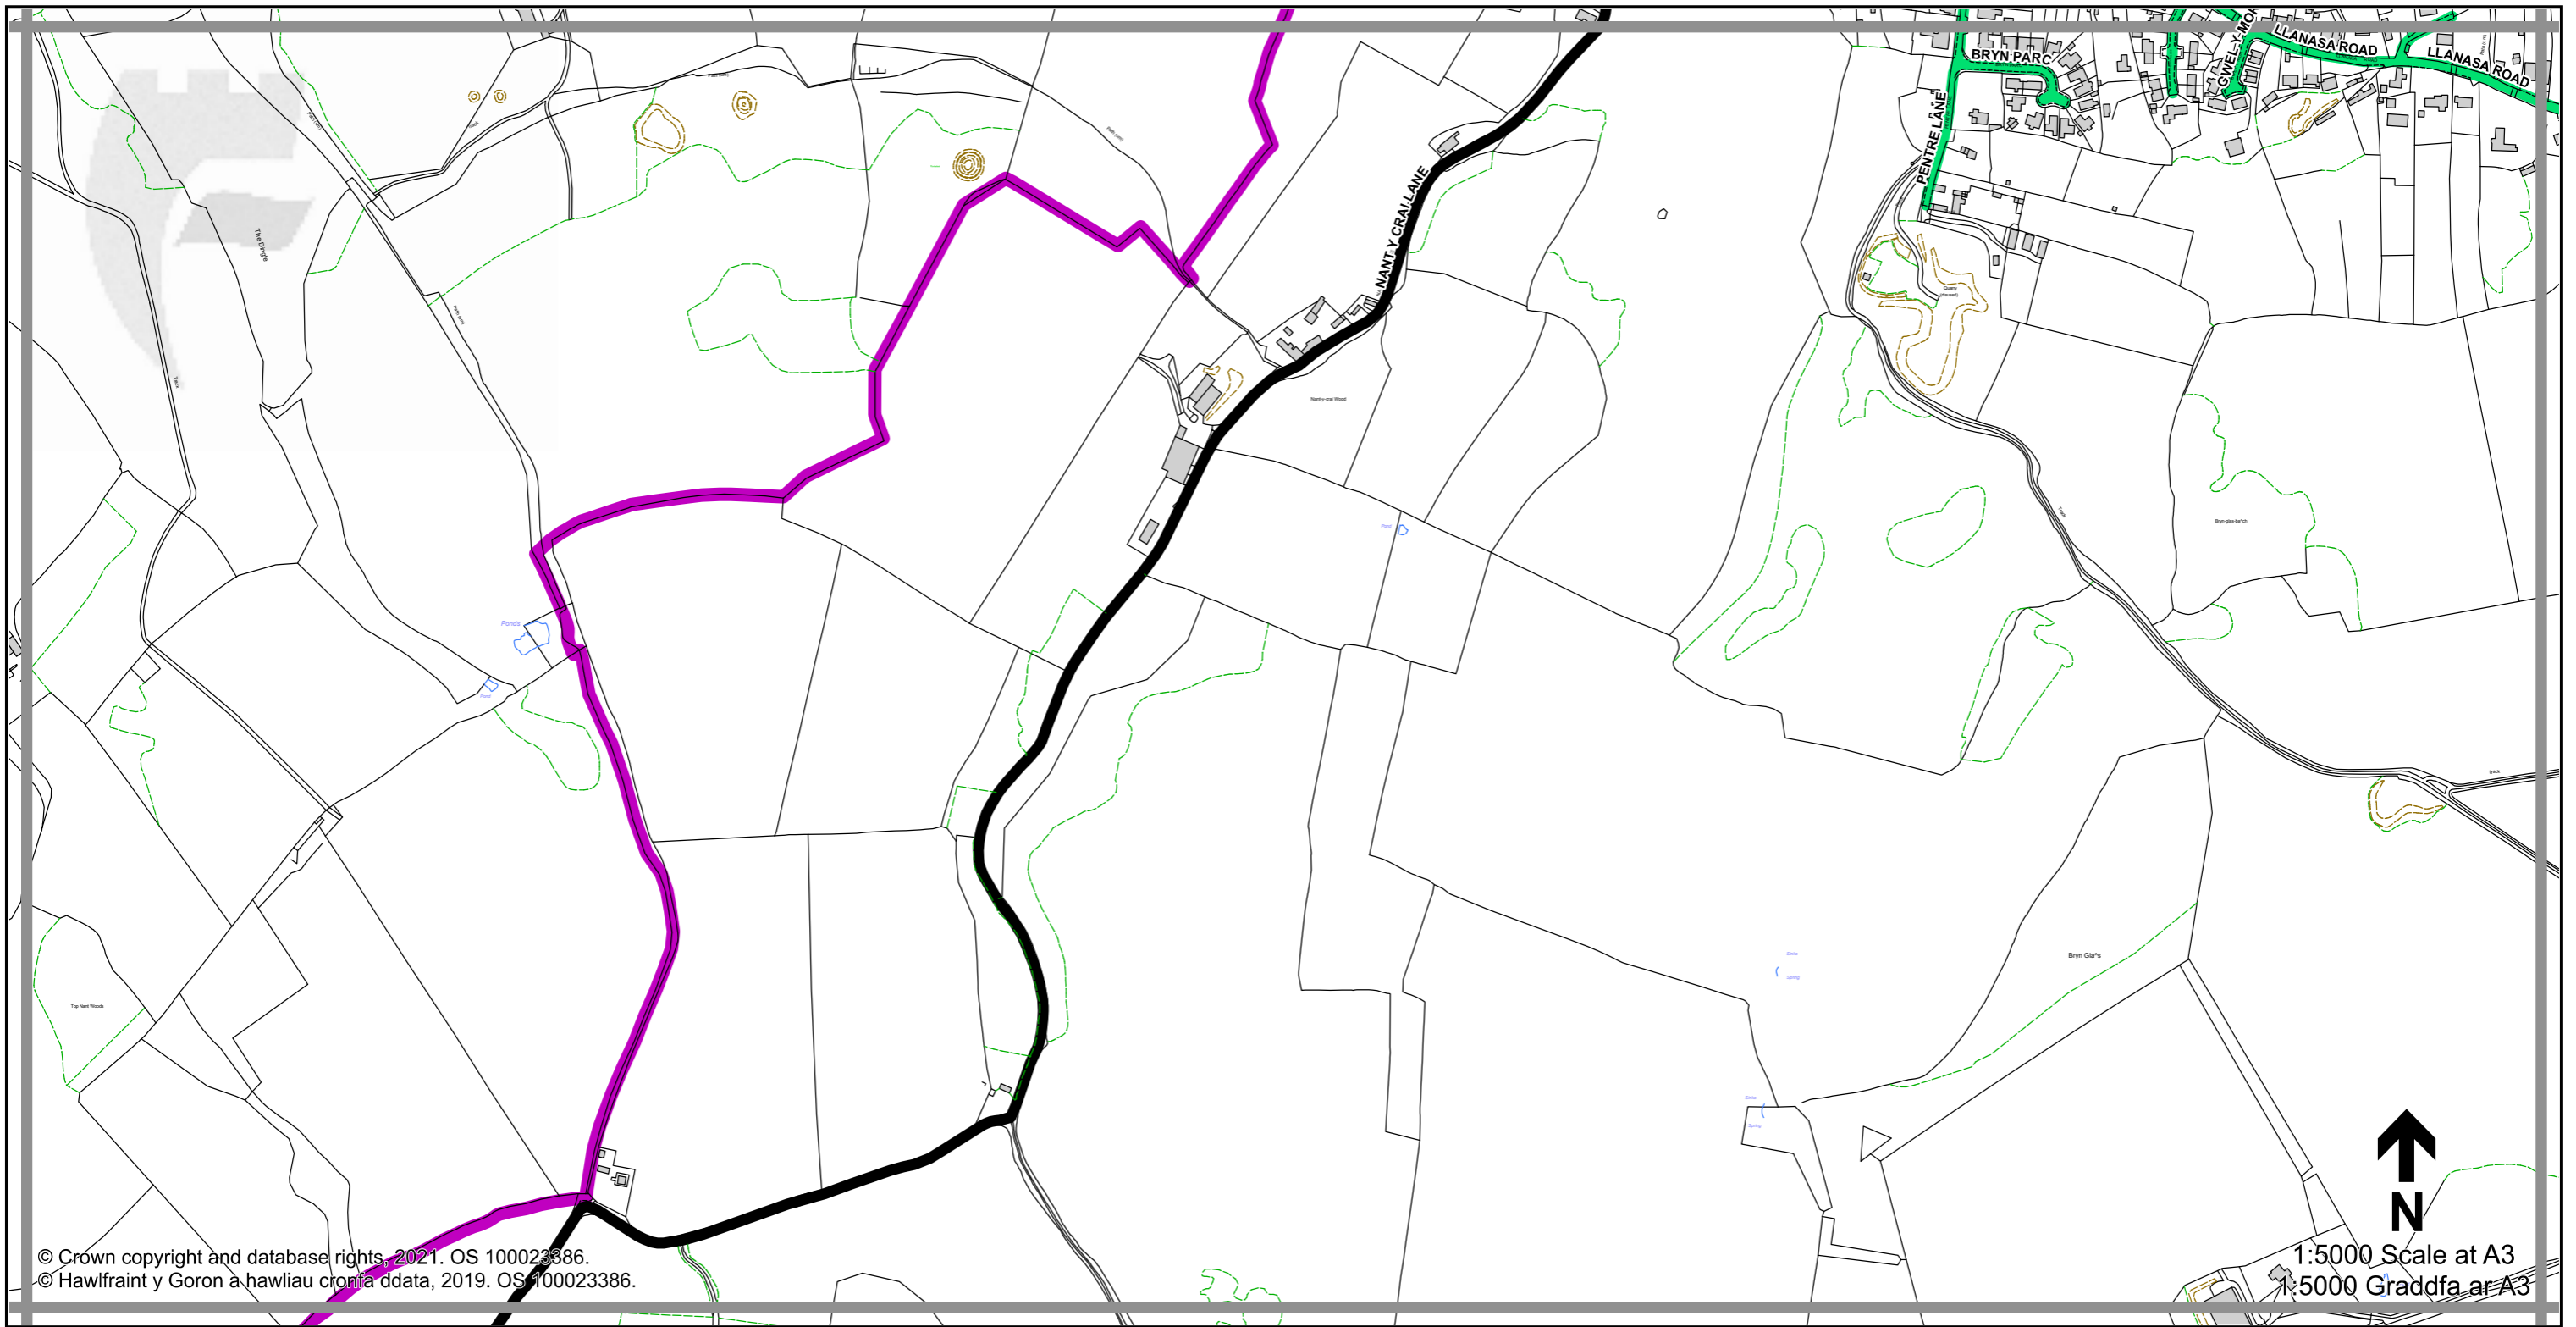

© Crown copyright and database rights, 2021. OS 100023386.
© Hawlfraint y Goron a hawliau cronfa ddata, 2019. OS 100023386.

1:5000 Scale at A3
1:5000 Graddfa ar A3

Legend / Eglurhad

- 20 mph / mya
- Restricted Road' (30mph)
  Ffordd Gyfyngedig (30mya)
- 30 mph by Order
  30 mya drwy Orchymyn
- 40 mph / mya
- 50 mph / mya
- National Speed Limit applies
  Terfyn Cyflymder Cenedlaethol yn berthnasol
- Derestricted by Order (National Speed Limit applies)
  Heb Gyfyngiad drwy Orchymyn (Terfyn Cyflymder
  Cenedlaethol yn berthnasol)
- Roads subject to separate Orders
  Ffyrdd sy'n destun Gorchmynion ar wahân
- County Boundary / Ffin y Sir

**THE FLINTSHIRE COUNTY COUNCIL (VARIOUS ROADS)
(20MPH, 30MPH, 40MPH, 50MPH AND NATIONAL SPEED LIMITS.
RESTRICTED AND DERESTRICTED ROADS) ORDER 2021.**

**GORCHYMYN (FFYRDD AMRYWIOL) (20MYA, 30MYA, 40MYA,
50MYA A'R TERFYNAU CYFLYMDER CENEDLAETHOL.
FFYRDD CYFYNGEDIG A FFYRDD HEB GYFYNGIAD)
CYNGOR SIR Y FFLINT 2021.**

**Sheet
B30
Dalen**

**Sheet Revision Number:
Rhif Adolgiad Y Ddalen: 1**
**Sheet Active from:
Dalen yn weithredol o: 03/09/2021**