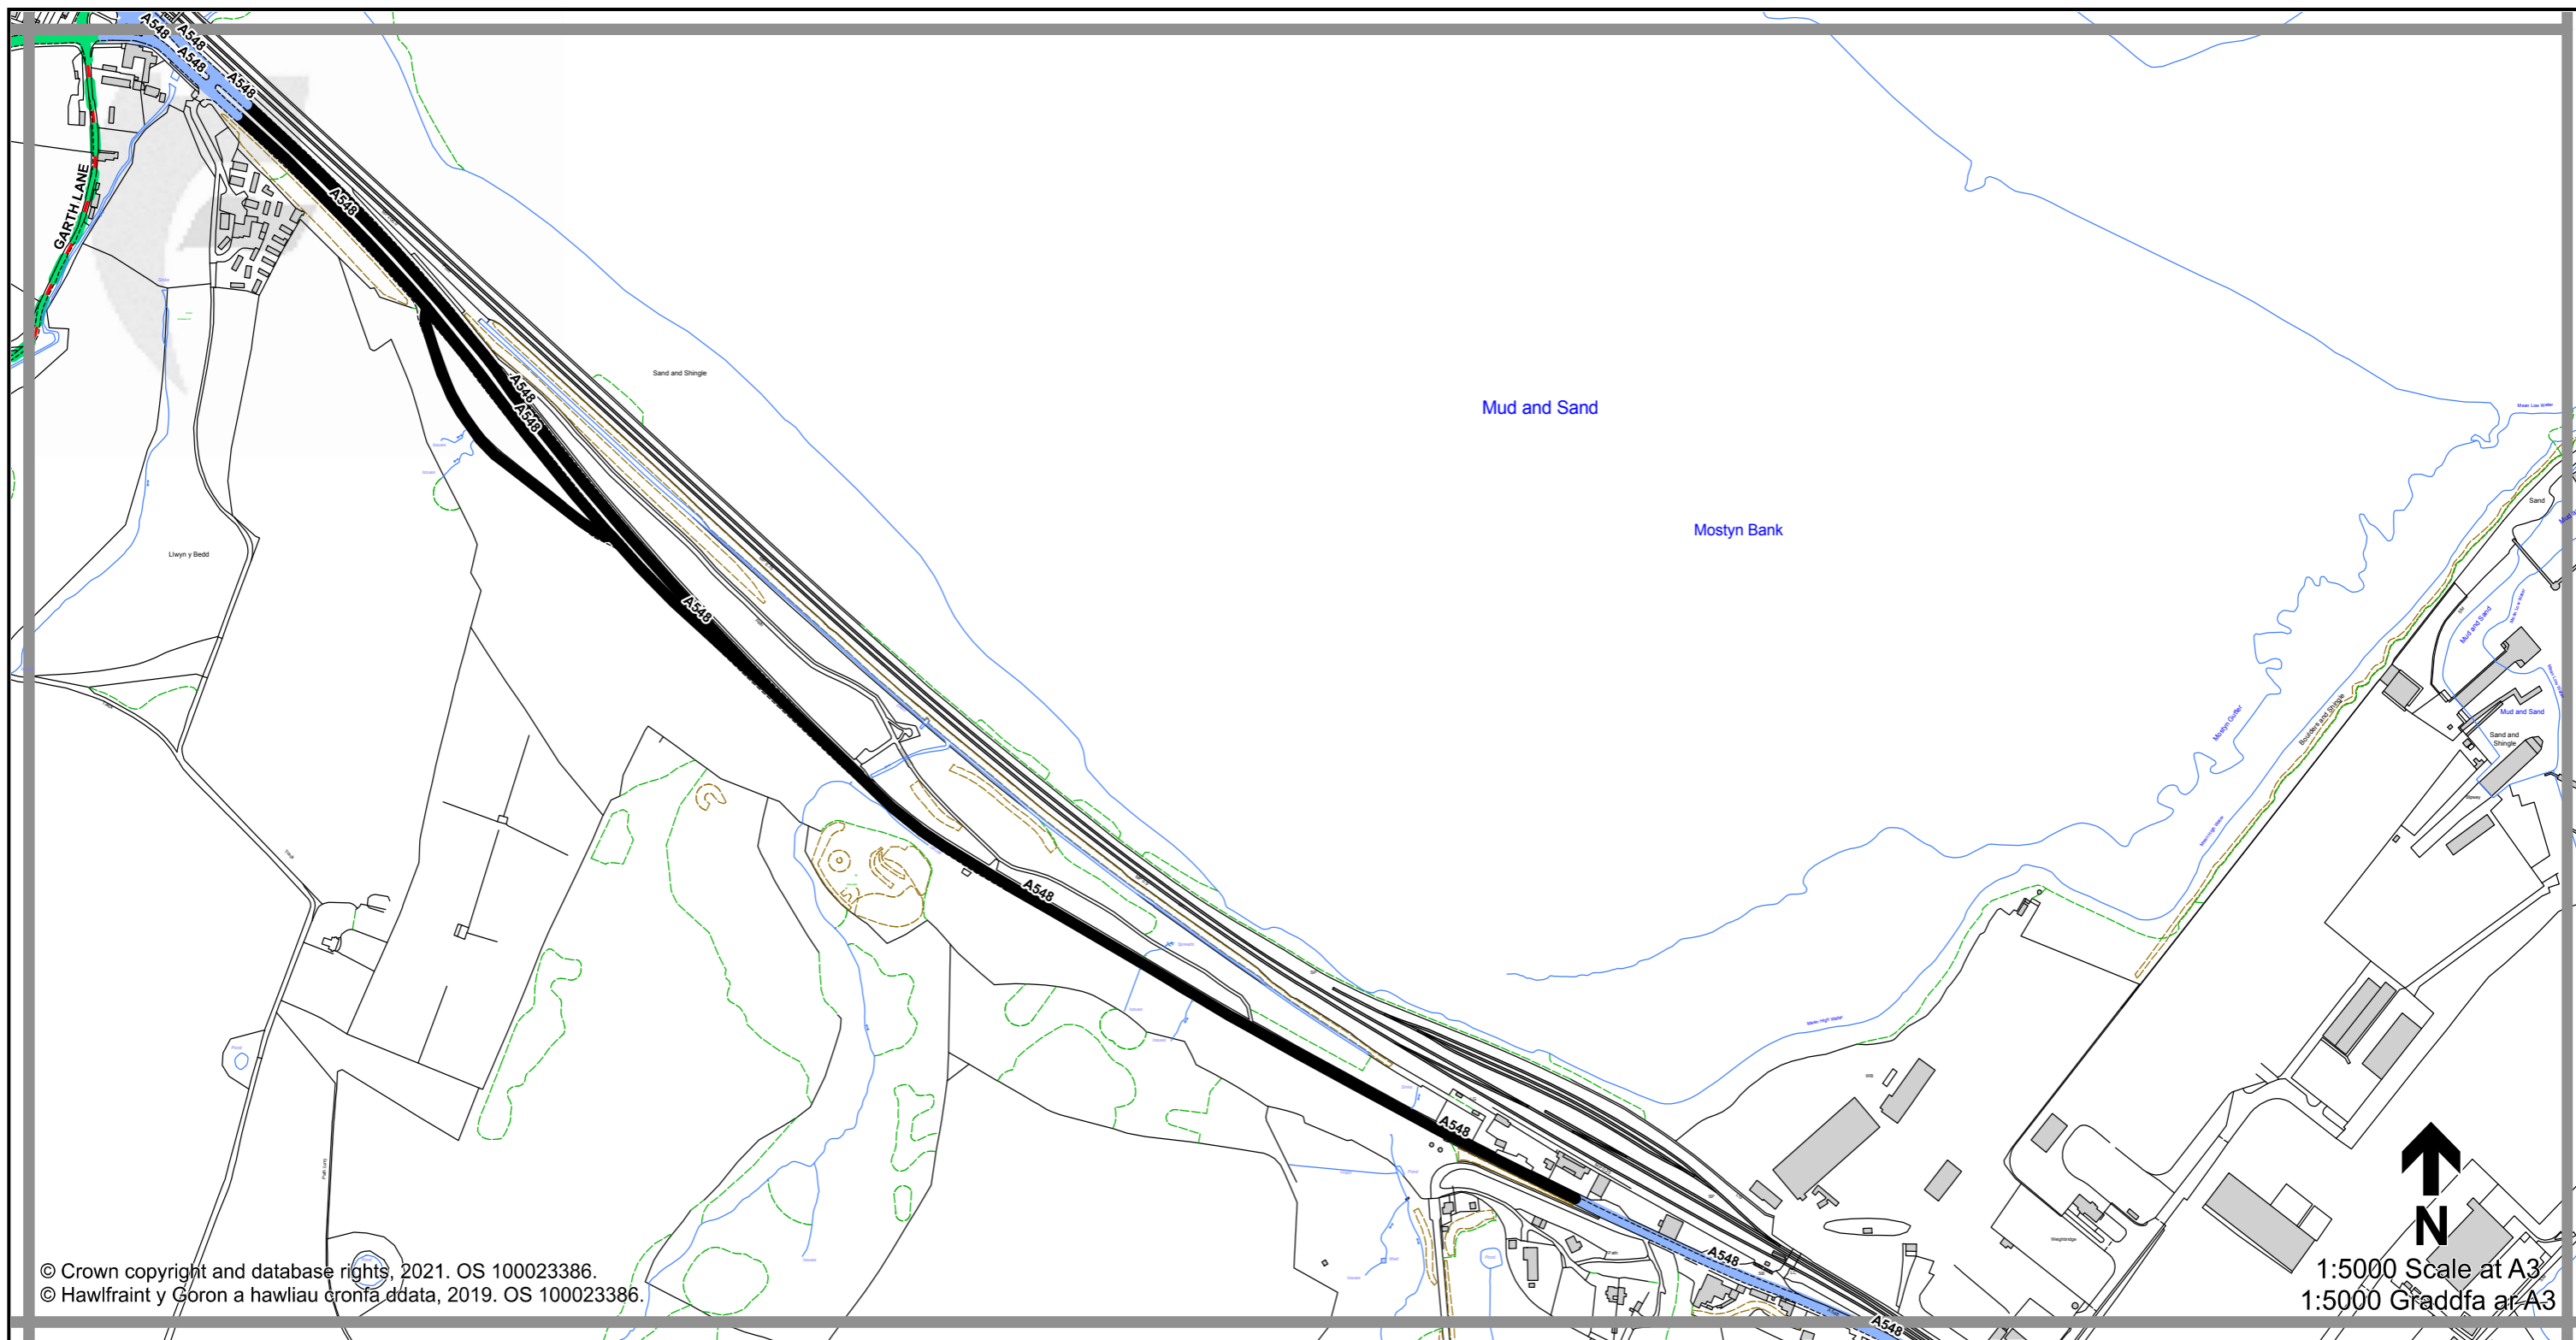

© Crown copyright and database rights, 2021. OS 100023386.
© Hawlfraint y Goron a hawliau cronfa ddata, 2019. OS 100023386.

1:5000 Scale at A3
1:5000 Graddfa ar A3

Legend / Eglurhad

- 20 mph / mya
- Restricted Road' (30mph)
  Ffordd Gyfyngedig (30mya)
- 30 mph by Order
  30 mya drwy Orchymyn
- 40 mph / mya
- 50 mph / mya
- National Speed Limit applies
  Terfyn Cyflymder Cenedlaethol yn berthnasol
- Derestricted by Order (National Speed Limit applies)
  Heb Gyfyngiad drwy Orchymyn (Terfyn Cyflymder Cenedlaethol yn berthnasol)
- Roads subject to separate Orders
  Ffyrdd sy'n destun Gorchymynion ar wahân
- County Boundary / Ffin y Sir

THE FLINTSHIRE COUNTY COUNCIL (VARIOUS ROADS) (20MPH, 30MPH, 40MPH, 50MPH AND NATIONAL SPEED LIMITS. RESTRICTED AND DERESTRICTED ROADS) ORDER 2021.

GORCHYMYN (FFYRDD AMRYWIOL) (20MYA, 30MYA, 40MYA, 50MYA A'R TERFYNAU CYFLYMDER CENEDLAETHOL. FFYRDD CYFYNGEDIG A FFYRDD HEB GYFYNGIAD) CYNGOR SIR Y FFLINT 2021.

**Sheet
E29
Dalen**

Sheet Revision Number:
Rhif Adolgiad Y Ddalen: **1**

Sheet Active from:
Dalen yn weithredol o: **03/09/2021**