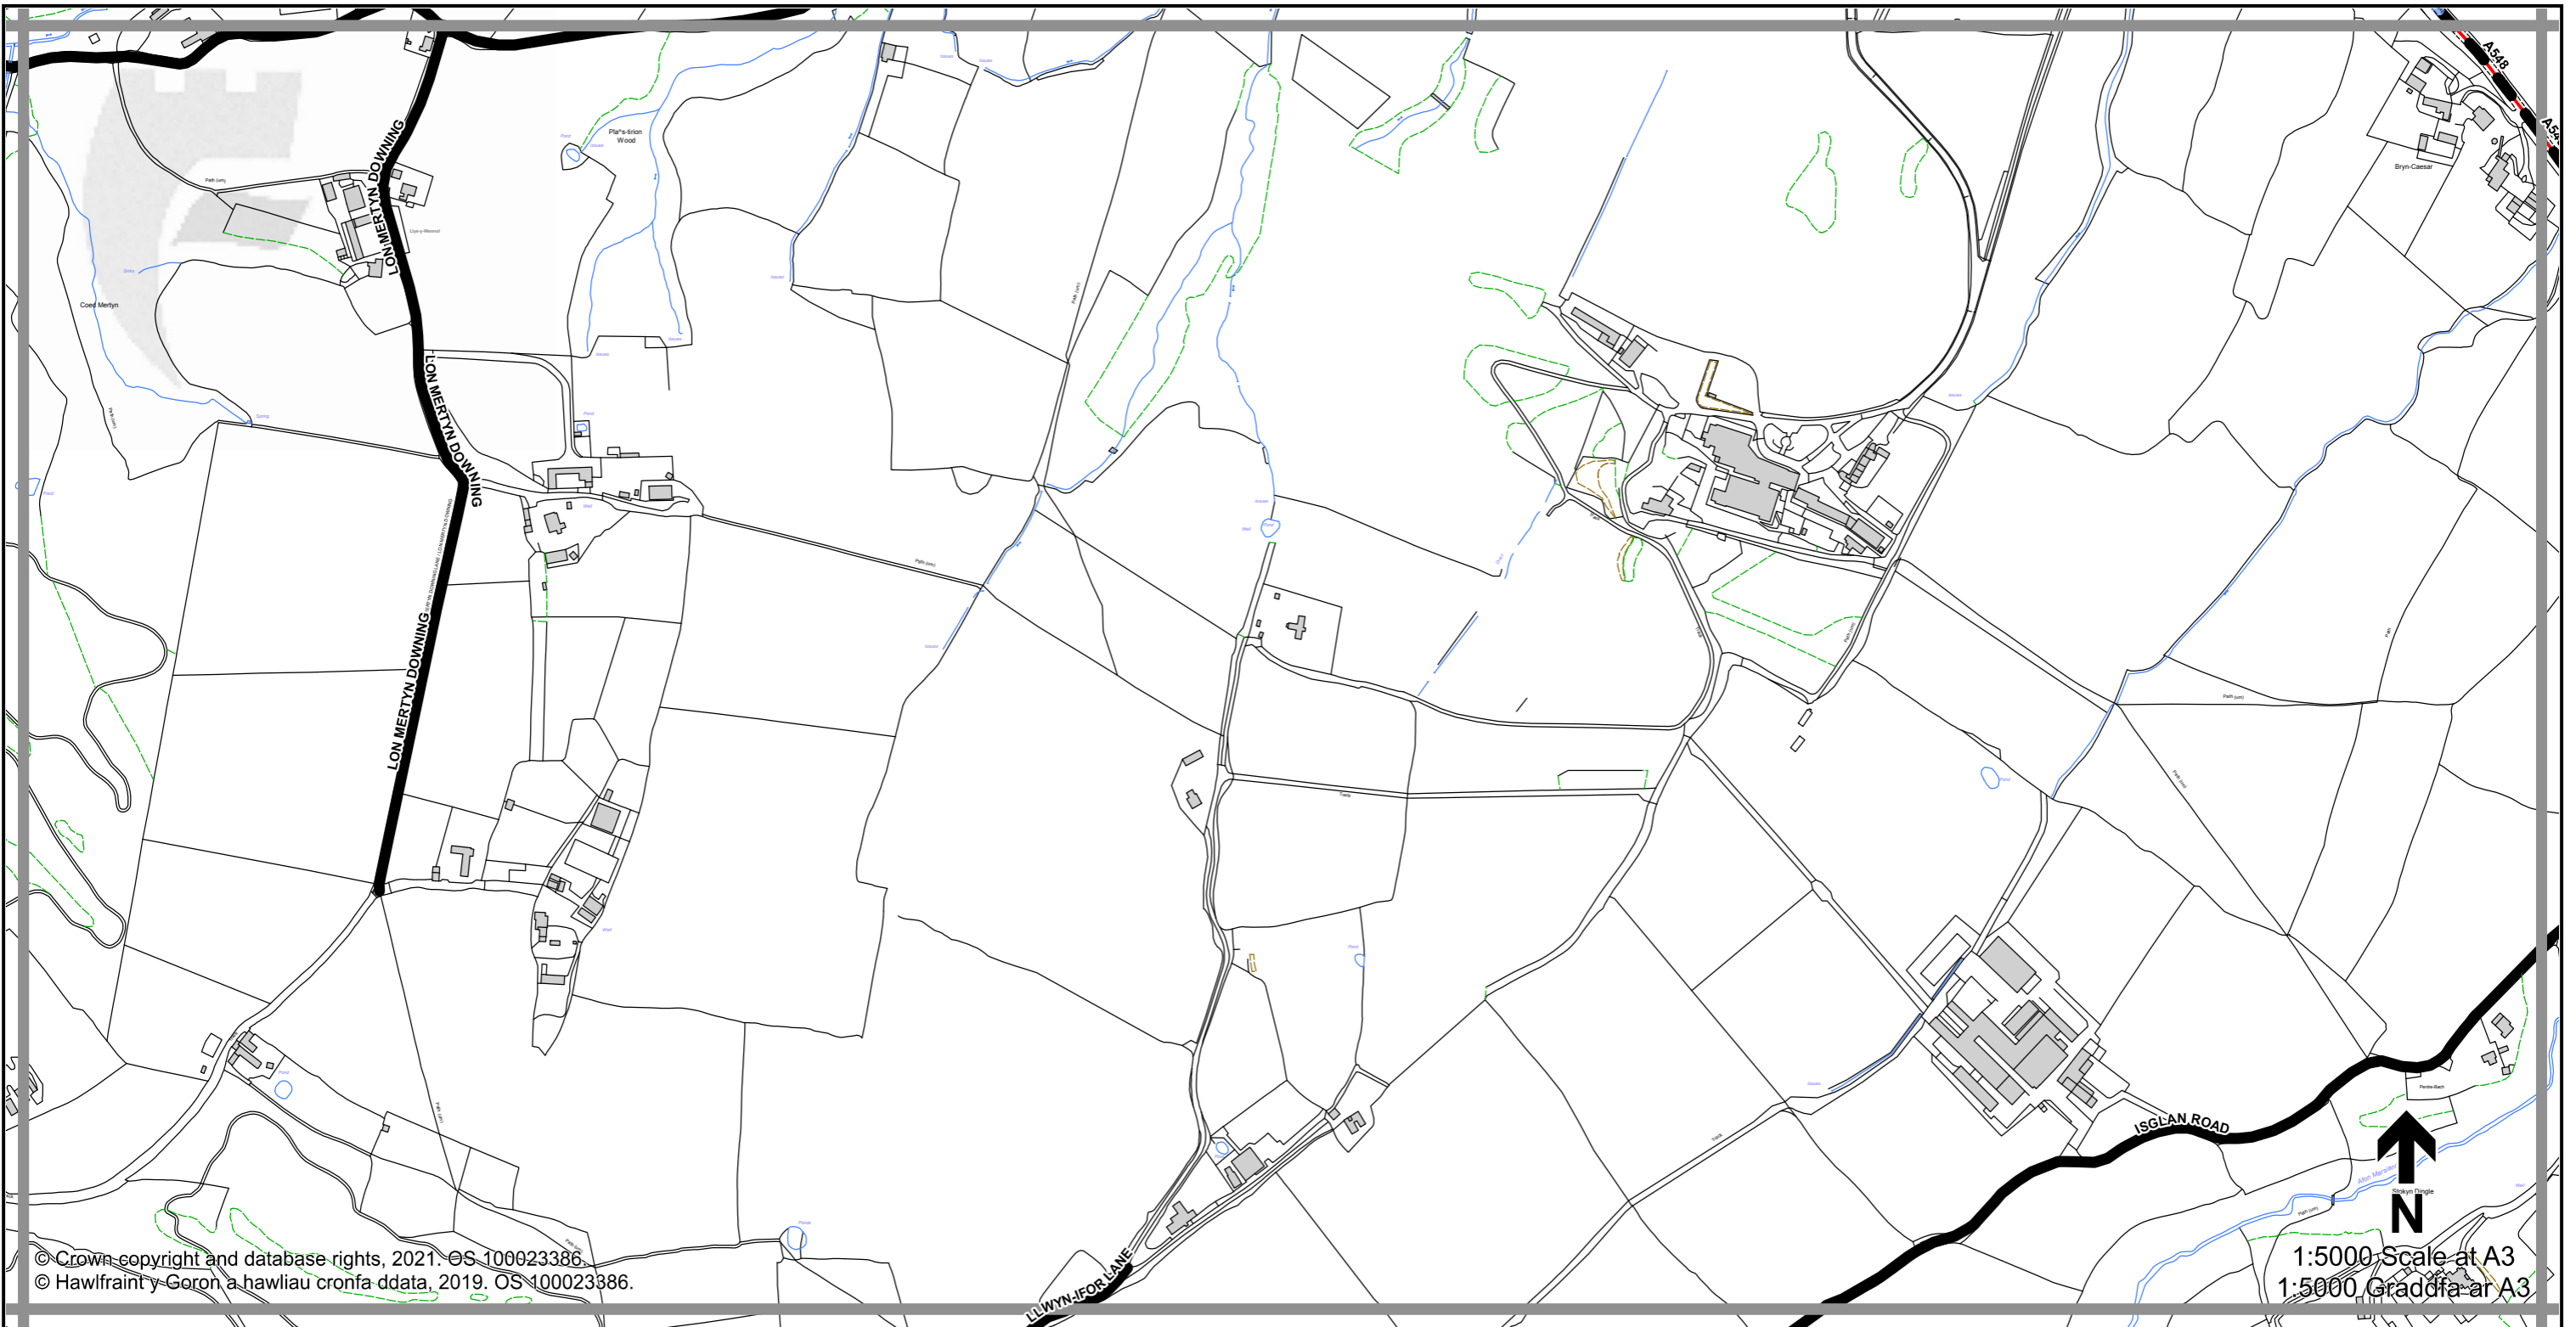

Legend / Eglurhad

- 20 mph / mya
- Restricted Road' (30mph)
  Ffordd Gyfyngedig (30mya)
- 30 mph by Order
  30 mya drwy Orchymyn
- 40 mph / mya
- 50 mph / mya
- National Speed Limit applies
  Terfyn Cyflymder Cenedlaethol yn berthnasol
- Derestricted by Order (National Speed Limit applies)
  Heb Gyfyngiad drwy Orchymyn (Terfyn Cyflymder Cenedlaethol yn berthnasol)
- Roads subject to separate Orders
  Ffyrdd sy'n destun Gorchmynion ar wahân
- County Boundary / Ffin y Sir

THE FLINTSHIRE COUNTY COUNCIL (VARIOUS ROADS) (20MPH, 30MPH, 40MPH, 50MPH AND NATIONAL SPEED LIMITS. RESTRICTED AND DERESTRICTED ROADS) ORDER 2021.

GORCHYMYN (FFYRDD AMRYWIOL) (20MYA, 30MYA, 40MYA, 50MYA A'R TERFYNAU CYFLYMDER CENEDLAETHOL. FFYRDD CYFYNGEDIG A FFYRDD HEB GYFYNGIAD) CYNGOR SIR Y FFLINT 2021.

**Sheet
F26
Dalen**

Sheet Revision Number:
Rhif Adolgiad Y Ddalen: **1**

Sheet Active from:
Dalen yn weithredol o: **03/09/2021**