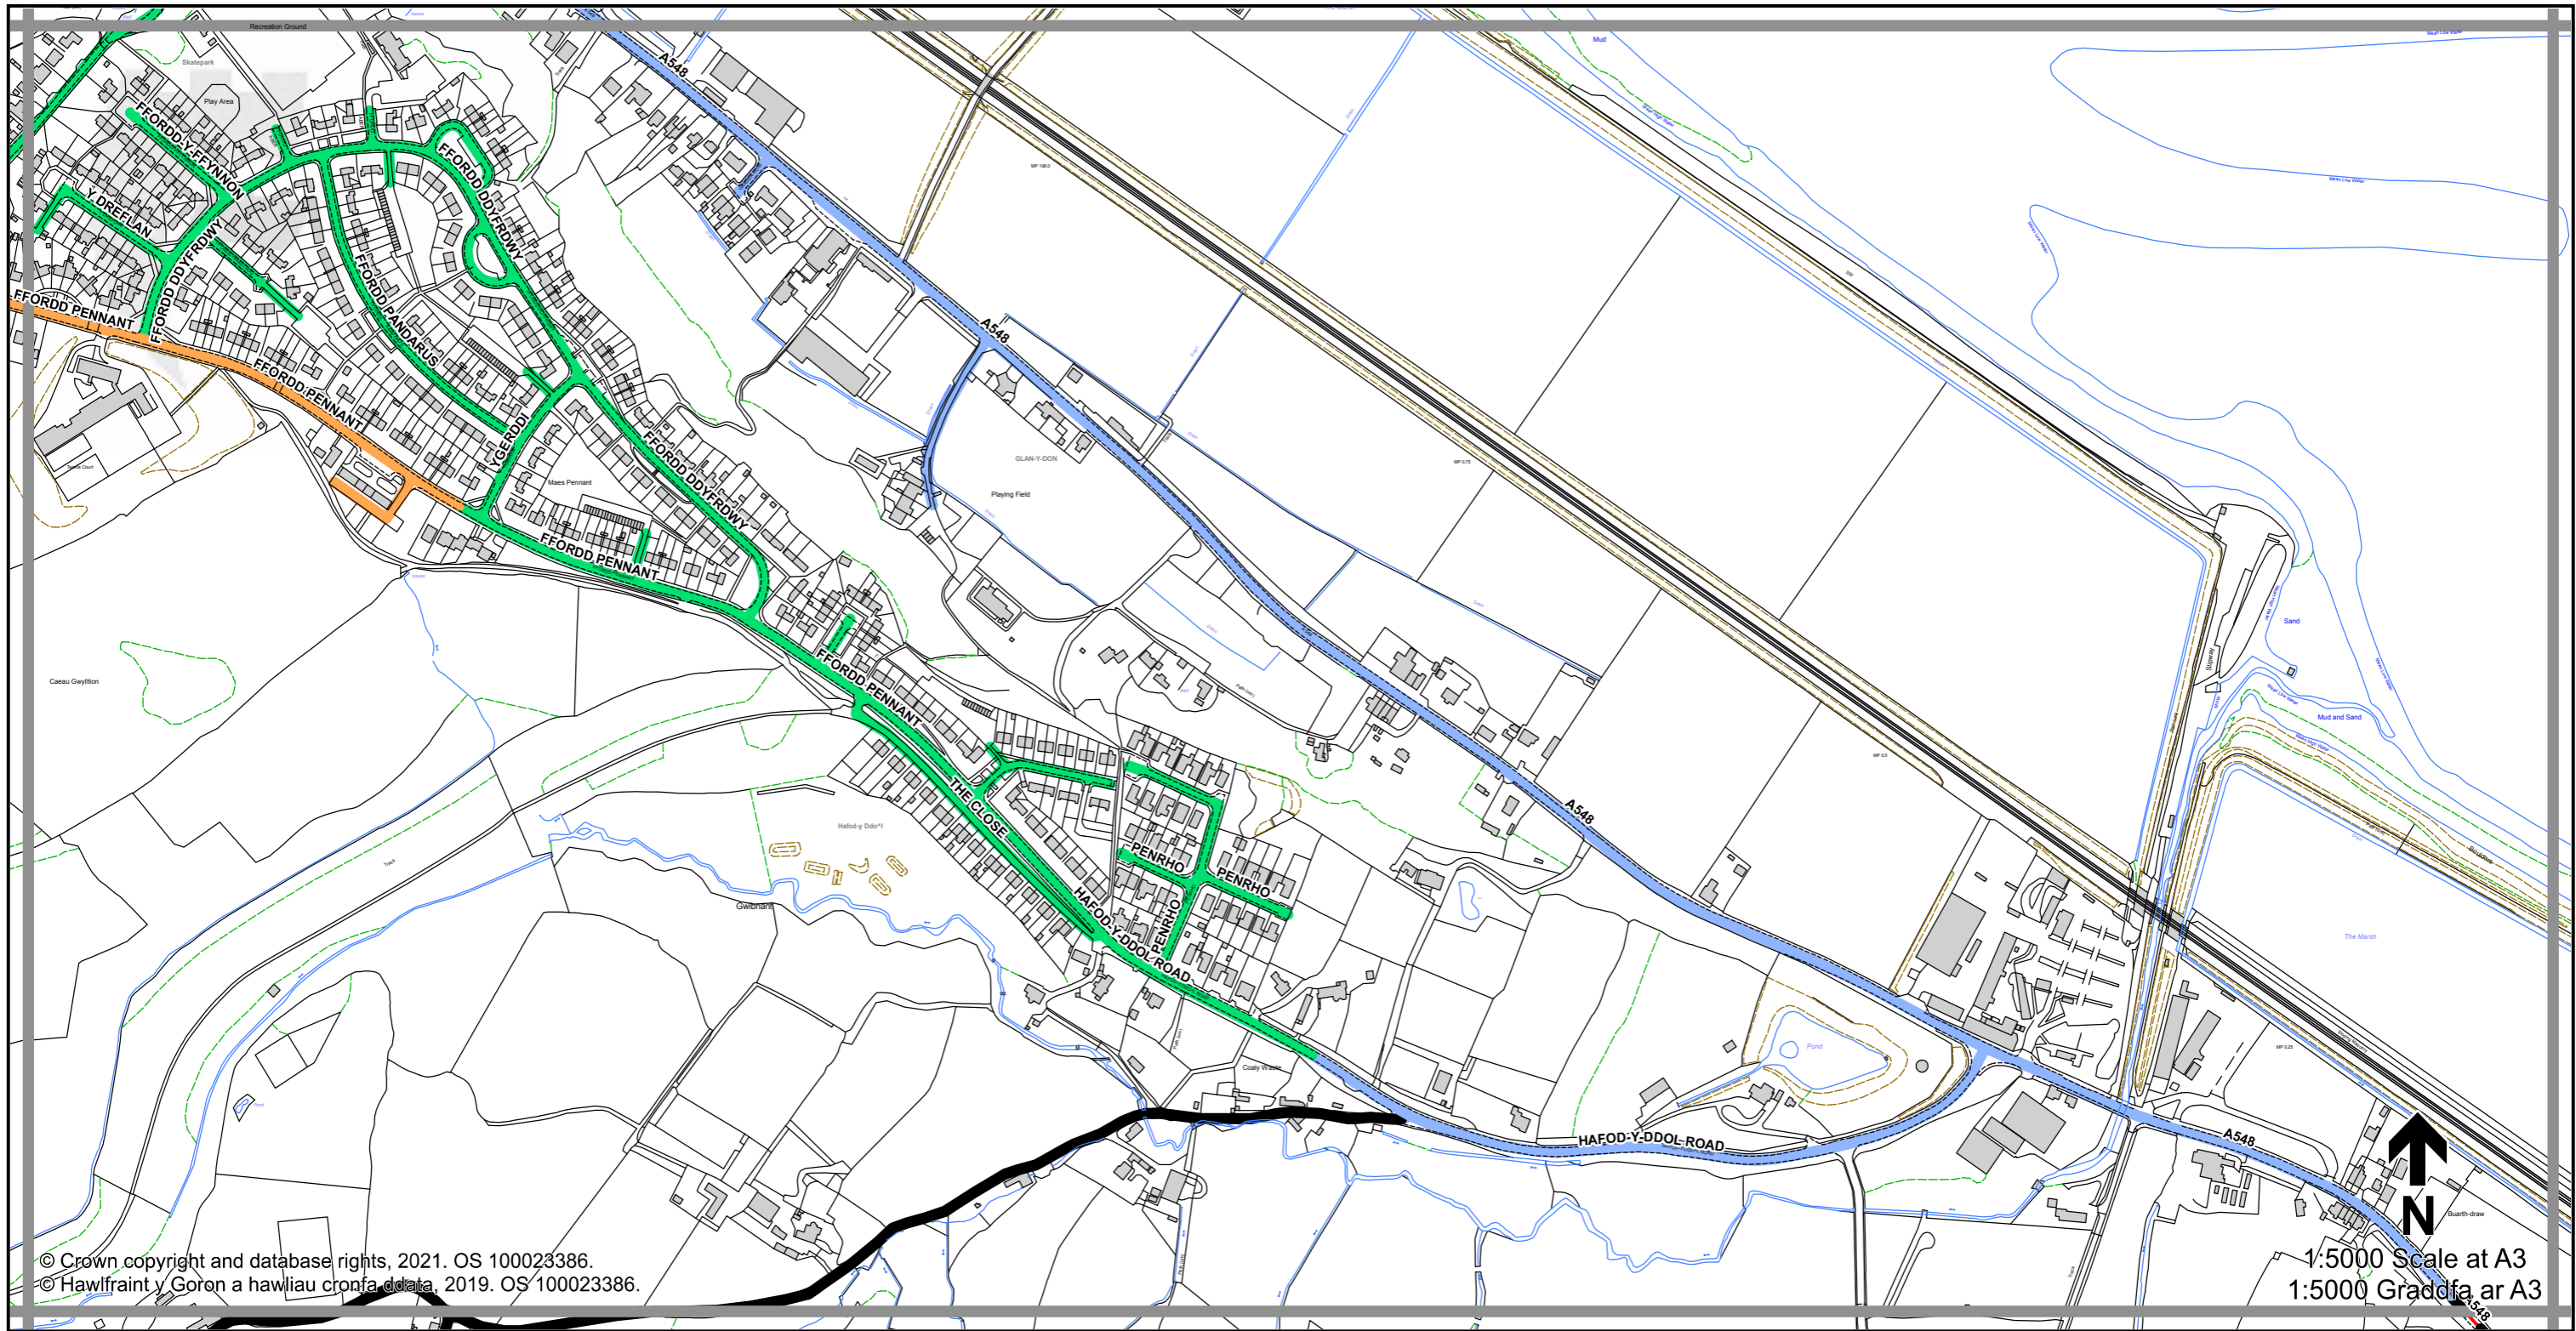

Legend / Eglurhad

- 20 mph / mya
- Restricted Road' (30mph)
  Ffordd Gyfyngedig (30mya)
- 30 mph by Order
  30 mya drwy Orchymyn
- 40 mph / mya
- 50 mph / mya
- National Speed Limit applies
  Terfyn Cyflymder Cenedlaethol yn berthnasol
- Derestricted by Order (National Speed Limit applies)
  Heb Gyfyngiad drwy Orchymyn (Terfyn Cyflymder Cenedlaethol yn berthnasol)
- Roads subject to separate Orders
  Ffyrdd sy'n destun Gorchmynion ar wahân
- County Boundary / Ffin y Sir

THE FLINTSHIRE COUNTY COUNCIL (VARIOUS ROADS) (20MPH, 30MPH, 40MPH, 50MPH AND NATIONAL SPEED LIMITS. RESTRICTED AND DERESTRICTED ROADS) ORDER 2021.

GORCHYMYN (FFYRDD AMRYWIOL) (20MYA, 30MYA, 40MYA, 50MYA A'R TERFYNAU CYFLYMDER CENEDLAETHOL. FFYRDD CYFYNGEDIG A FFYRDD HEB GYFYNGIAD) CYNGOR SIR Y FFLINT 2021.

**Sheet
F27
Dalen**

Sheet Revision Number: **1**
Rhif Adolgiad Y Ddalen:
Sheet Active from: **03/09/2021**
Dalen yn weithredol o: