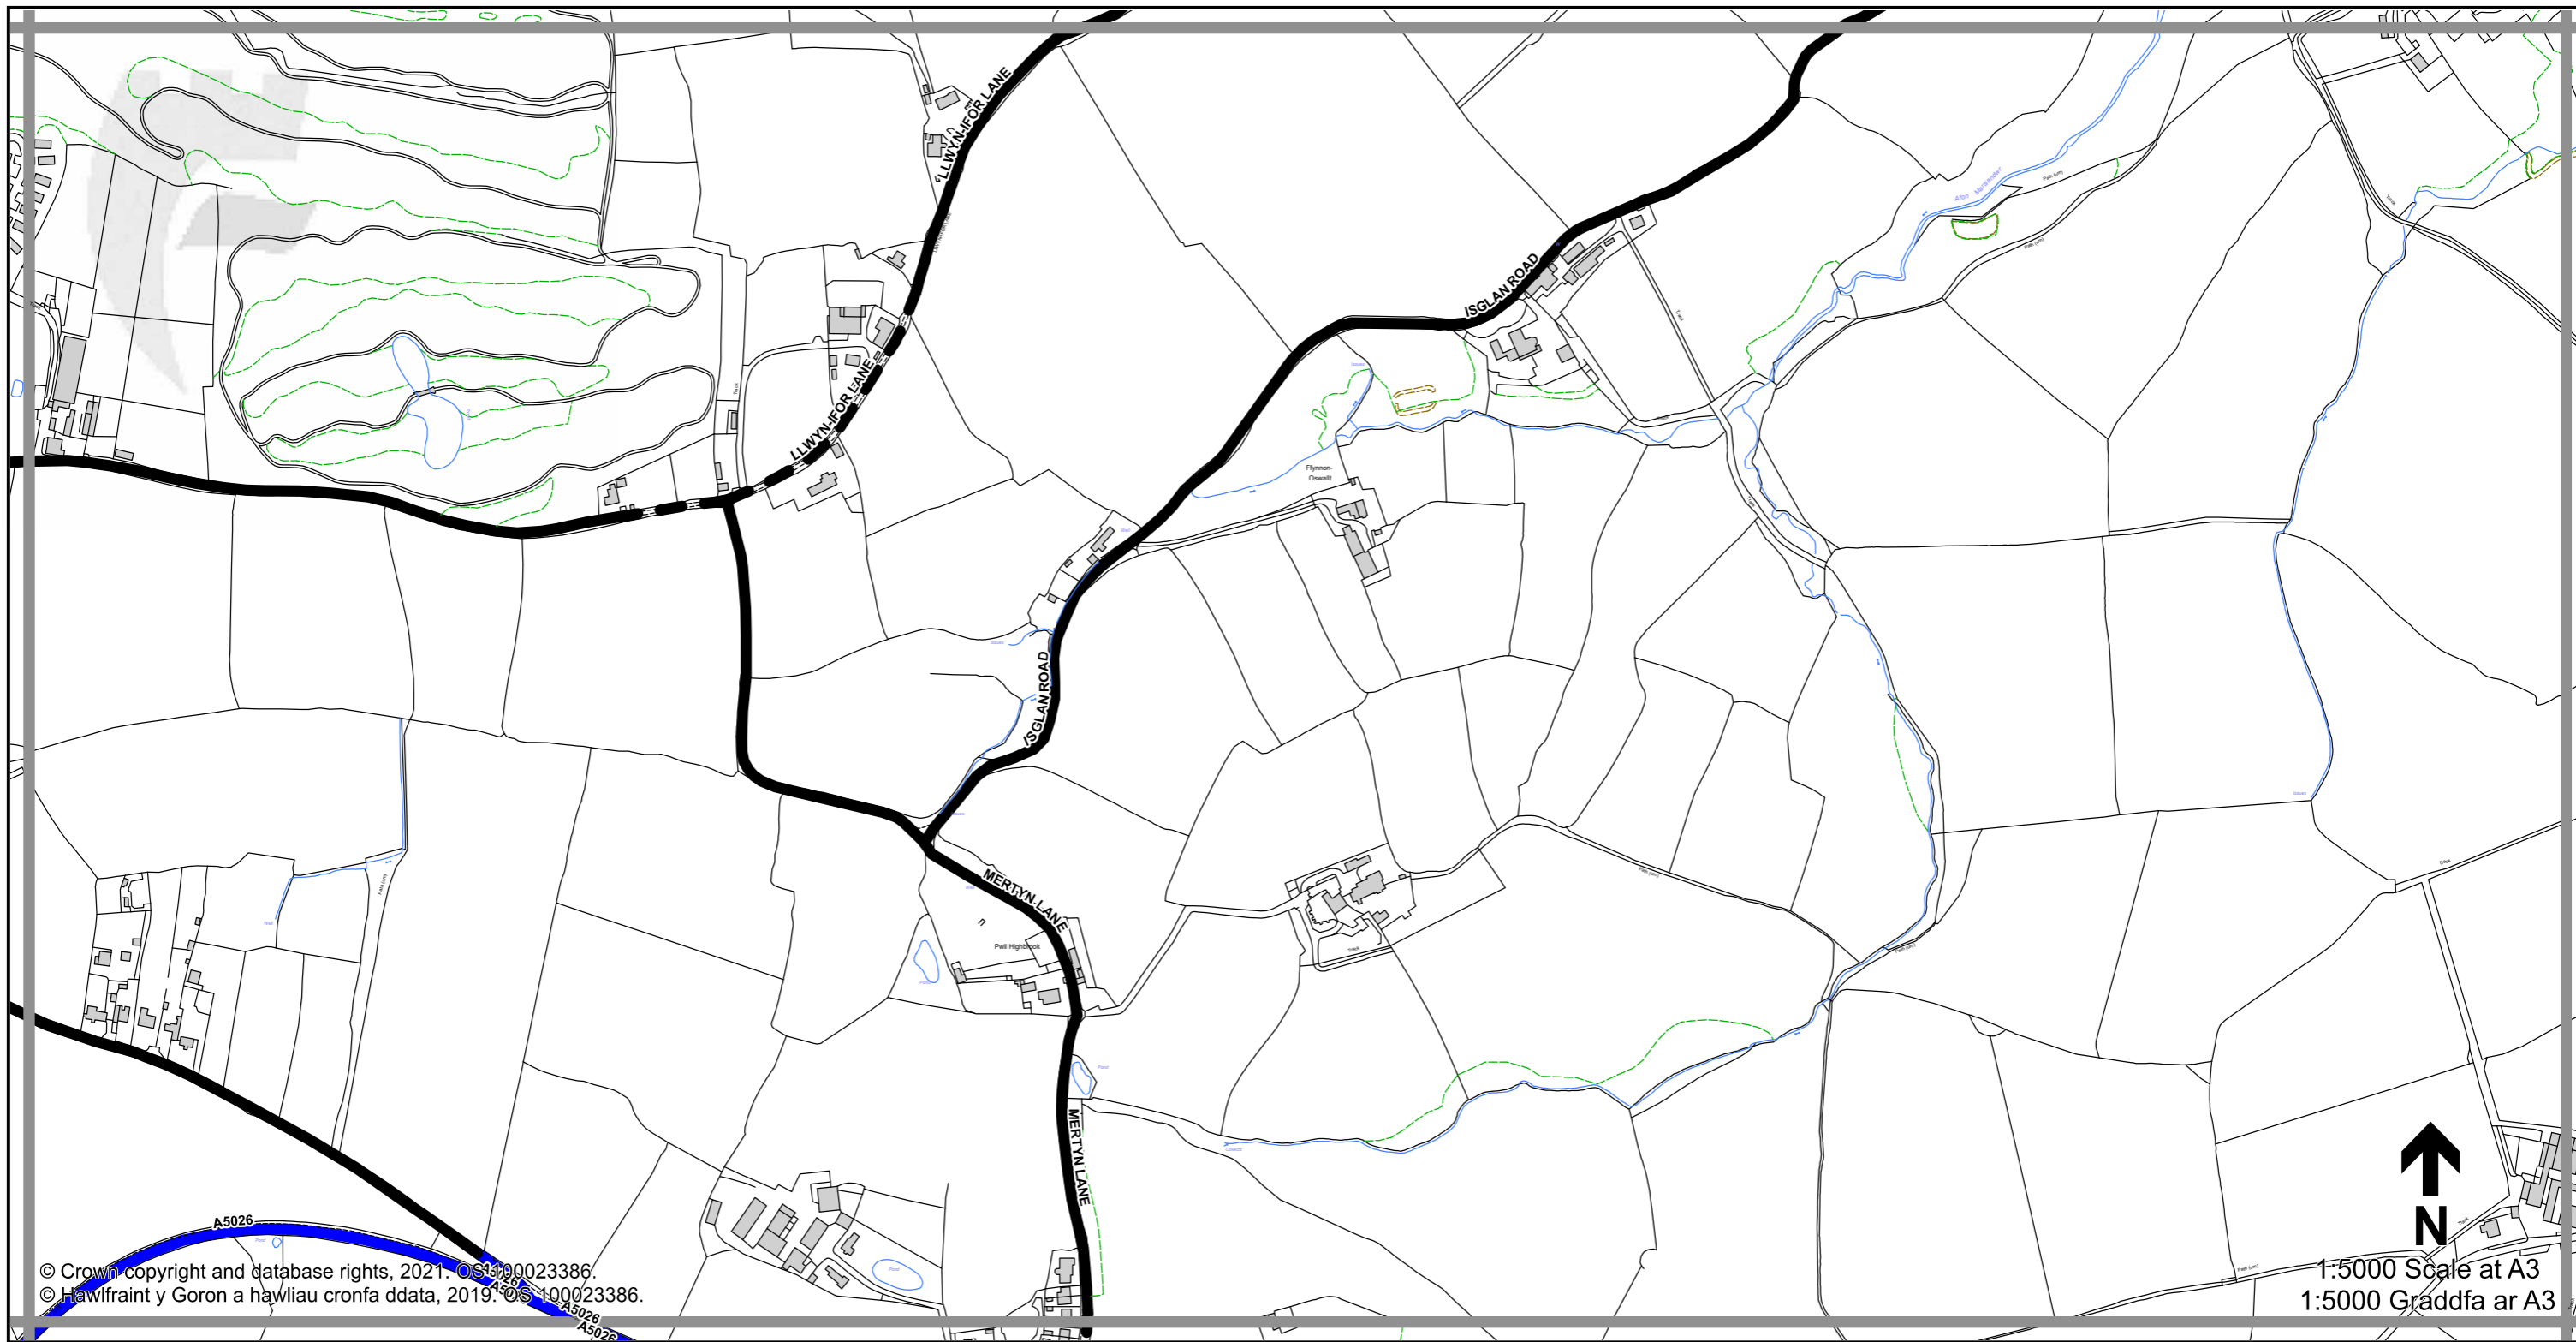

Legend / Eglurhad

- 20 mph / mya
- Restricted Road (30mph)
  Ffordd Gyfyngedig (30mya)
- 30 mph by Order
  30 mya drwy Orchymyn
- 40 mph / mya
- 50 mph / mya
- National Speed Limit applies
  Terfyn Cyflymder Cenedlaethol yn berthnasol
- Derestricted by Order (National Speed Limit applies)
  Heb Gyfyngiad drwy Orchymyn (Terfyn Cyflymder Cenedlaethol yn berthnasol)
- Roads subject to separate Orders
  Ffyrdd sy n destun Gorchmynion ar wahân
- County Boundary / Ffin y Sir

THE FLINTSHIRE COUNTY COUNCIL (VARIOUS ROADS) (20MPH, 30MPH, 40MPH, 50MPH AND NATIONAL SPEED LIMITS. RESTRICTED AND DERESTRICTED ROADS) ORDER 2021.

GORCHYMYN (FFYRDD AMRYWIOL) (20MYA, 30MYA, 40MYA, 50MYA A R TERFYNAU CYFLYMDER CENEDLAETHOL. FFYRDD CYFYNGEDIG A FFYRDD HEB GYFYNGIAD) CYNGOR SIR Y FFLINT 2021.

**Sheet
F25
Dalen**

Sheet Revision Number:
Rhif Adolgiad Y Ddalen: **1**

Sheet Active from:
Dalen yn weithredol o: **03/09/2021**