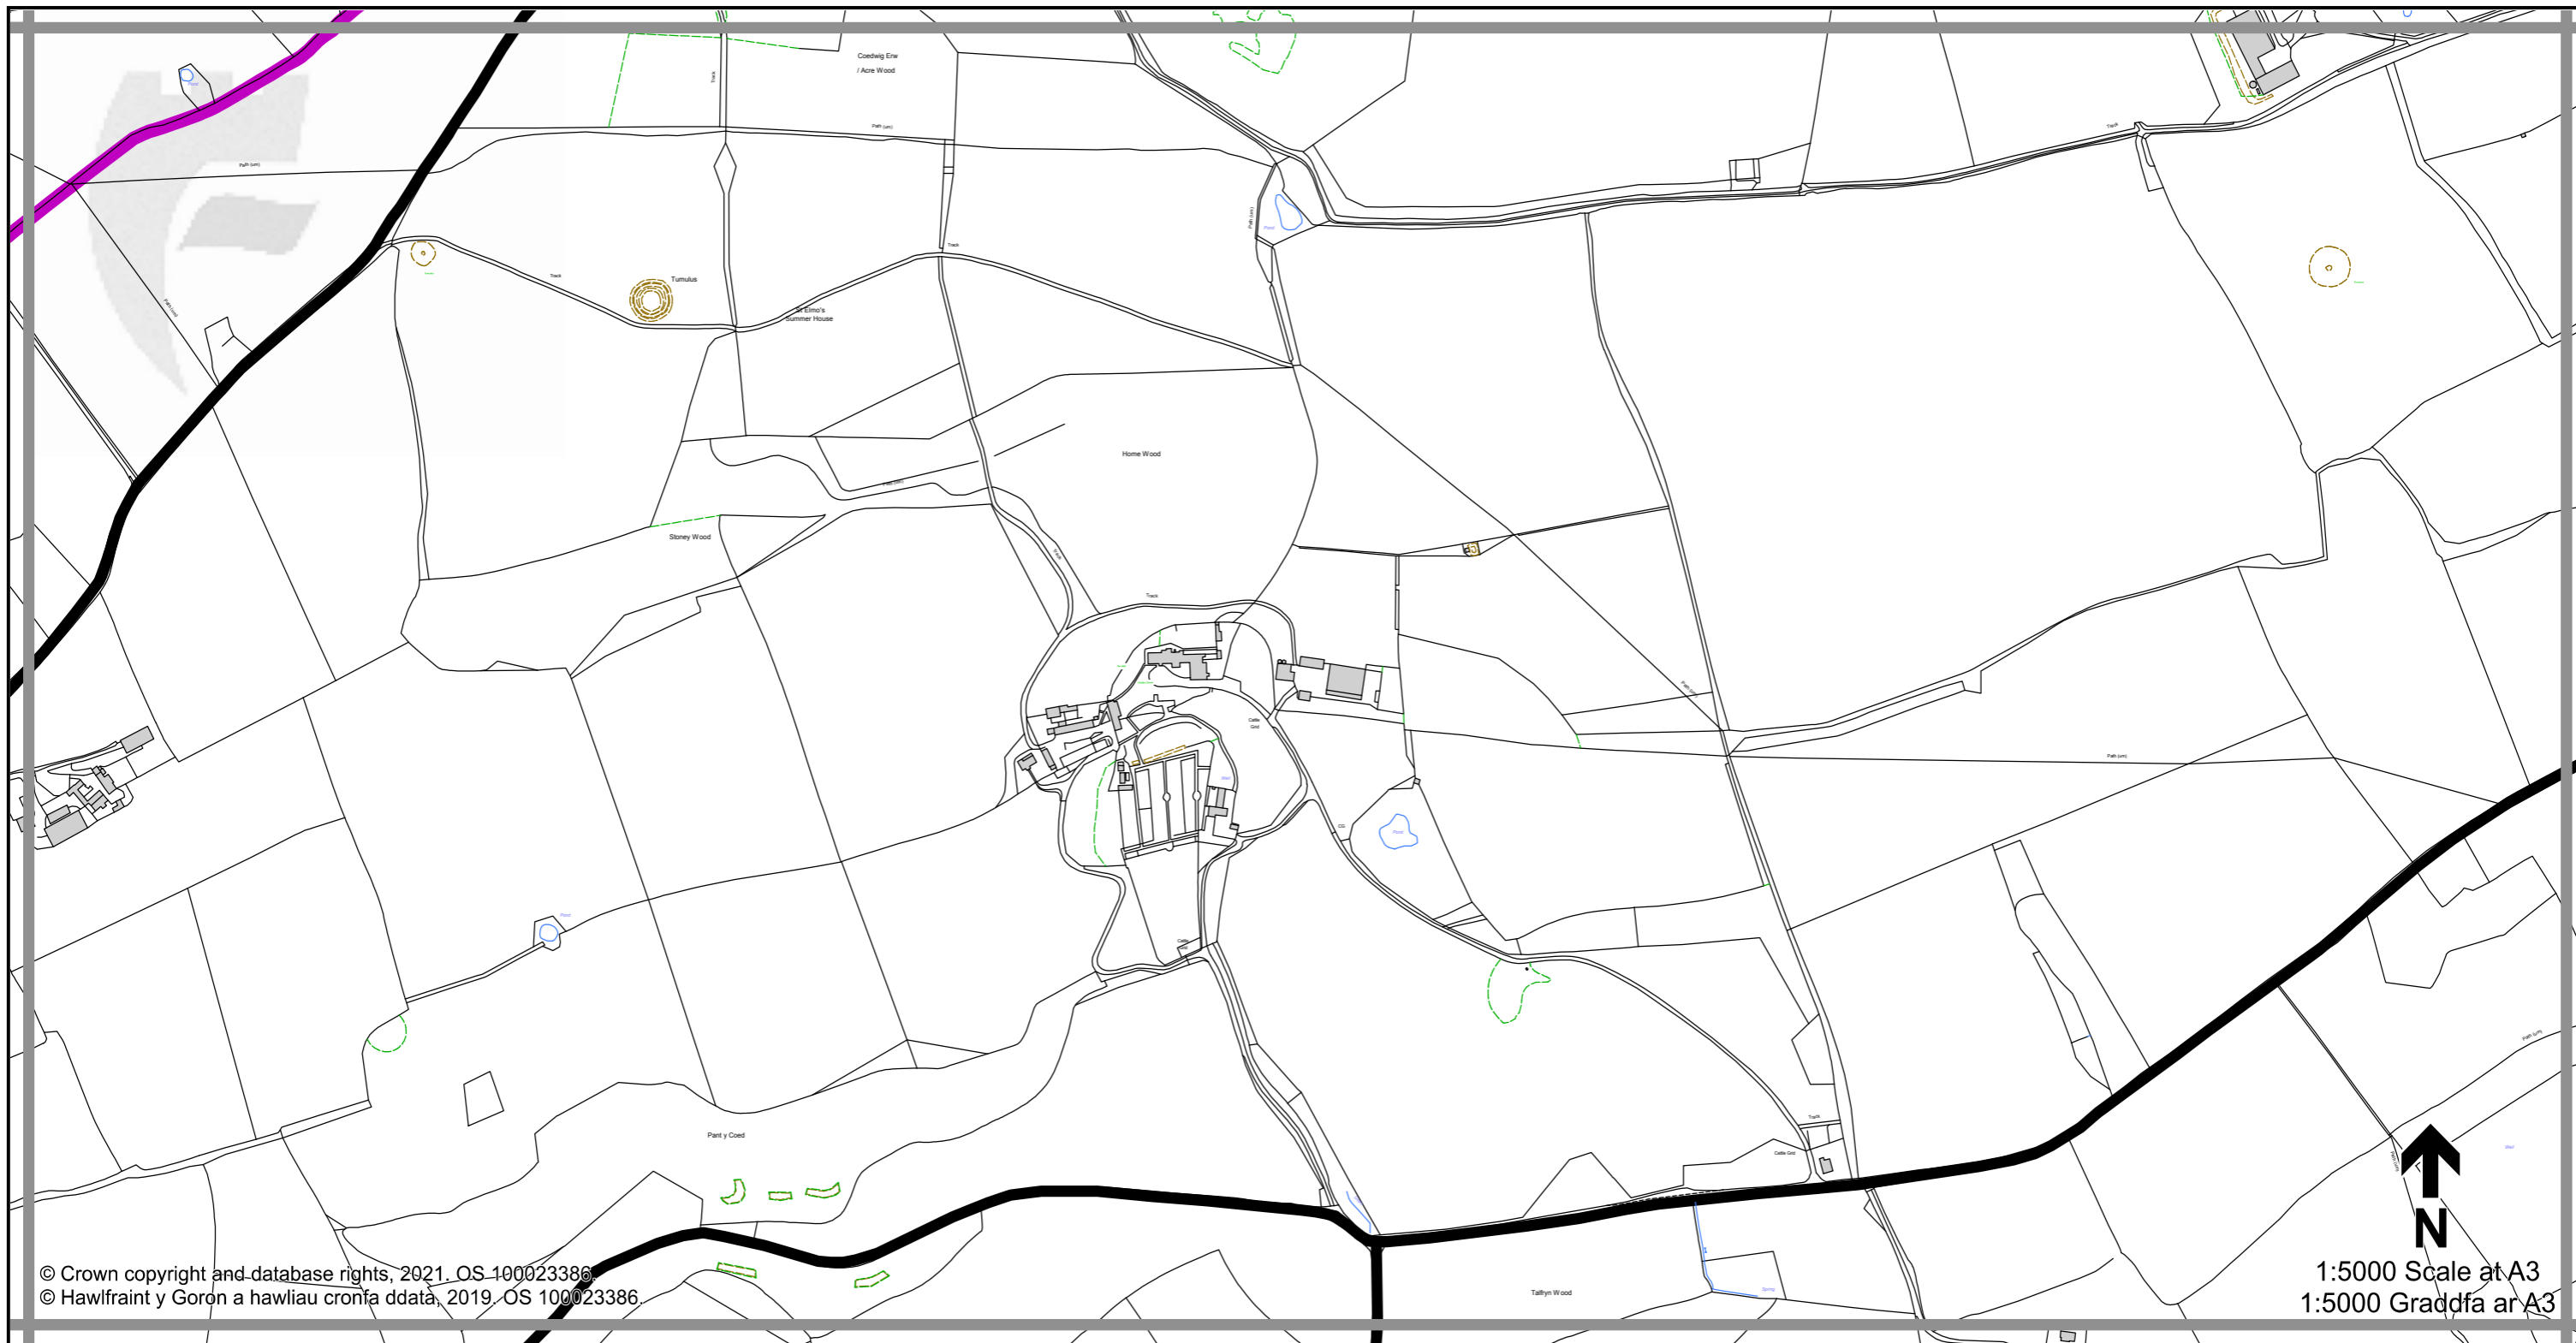

© Crown copyright and database rights, 2021. OS 100023386
© Hawlfraint y Goron a hawliau cronfa ddata, 2019. OS 100023386

1:5000 Scale at A3
1:5000 Graddfa ar A3

Legend / Eglurhad

- 20 mph / mya
- Restricted Road' (30mph)
  Ffordd Gyfyngedig (30mya)
- 30 mph by Order
  30 mya drwy Orchymyn
- 40 mph / mya
- 50 mph / mya
- National Speed Limit applies
  Terfyn Cyflymder Cenedlaethol yn berthnasol
- Derestricted by Order (National Speed Limit applies)
  Heb Gyfyngiad drwy Orchymyn (Terfyn Cyflymder Cenedlaethol yn berthnasol)
- Roads subject to separate Orders
  Ffyrdd sy'n destun Gorchmynion ar wahân
- County Boundary / Ffin y Sir

THE FLINTSHIRE COUNTY COUNCIL (VARIOUS ROADS) (20MPH, 30MPH, 40MPH, 50MPH AND NATIONAL SPEED LIMITS. RESTRICTED AND DERESTRICTED ROADS) ORDER 2021.

GORCHYMYN (FFYRDD AMRYWIOL) (20MYA, 30MYA, 40MYA, 50MYA A'R TERFYNAU CYFLYMDER CENEDLAETHOL. FFYRDD CYFYNGEDIG A FFYRDD HEB GYFYNGIAD) CYNGOR SIR Y FFLINT 2021.

**Sheet
B29
Dalen**

**Sheet Revision Number:
Rhif Adolgiad Y Ddalen: 1**
**Sheet Active from:
Dalen yn weithredol o: 03/09/2021**