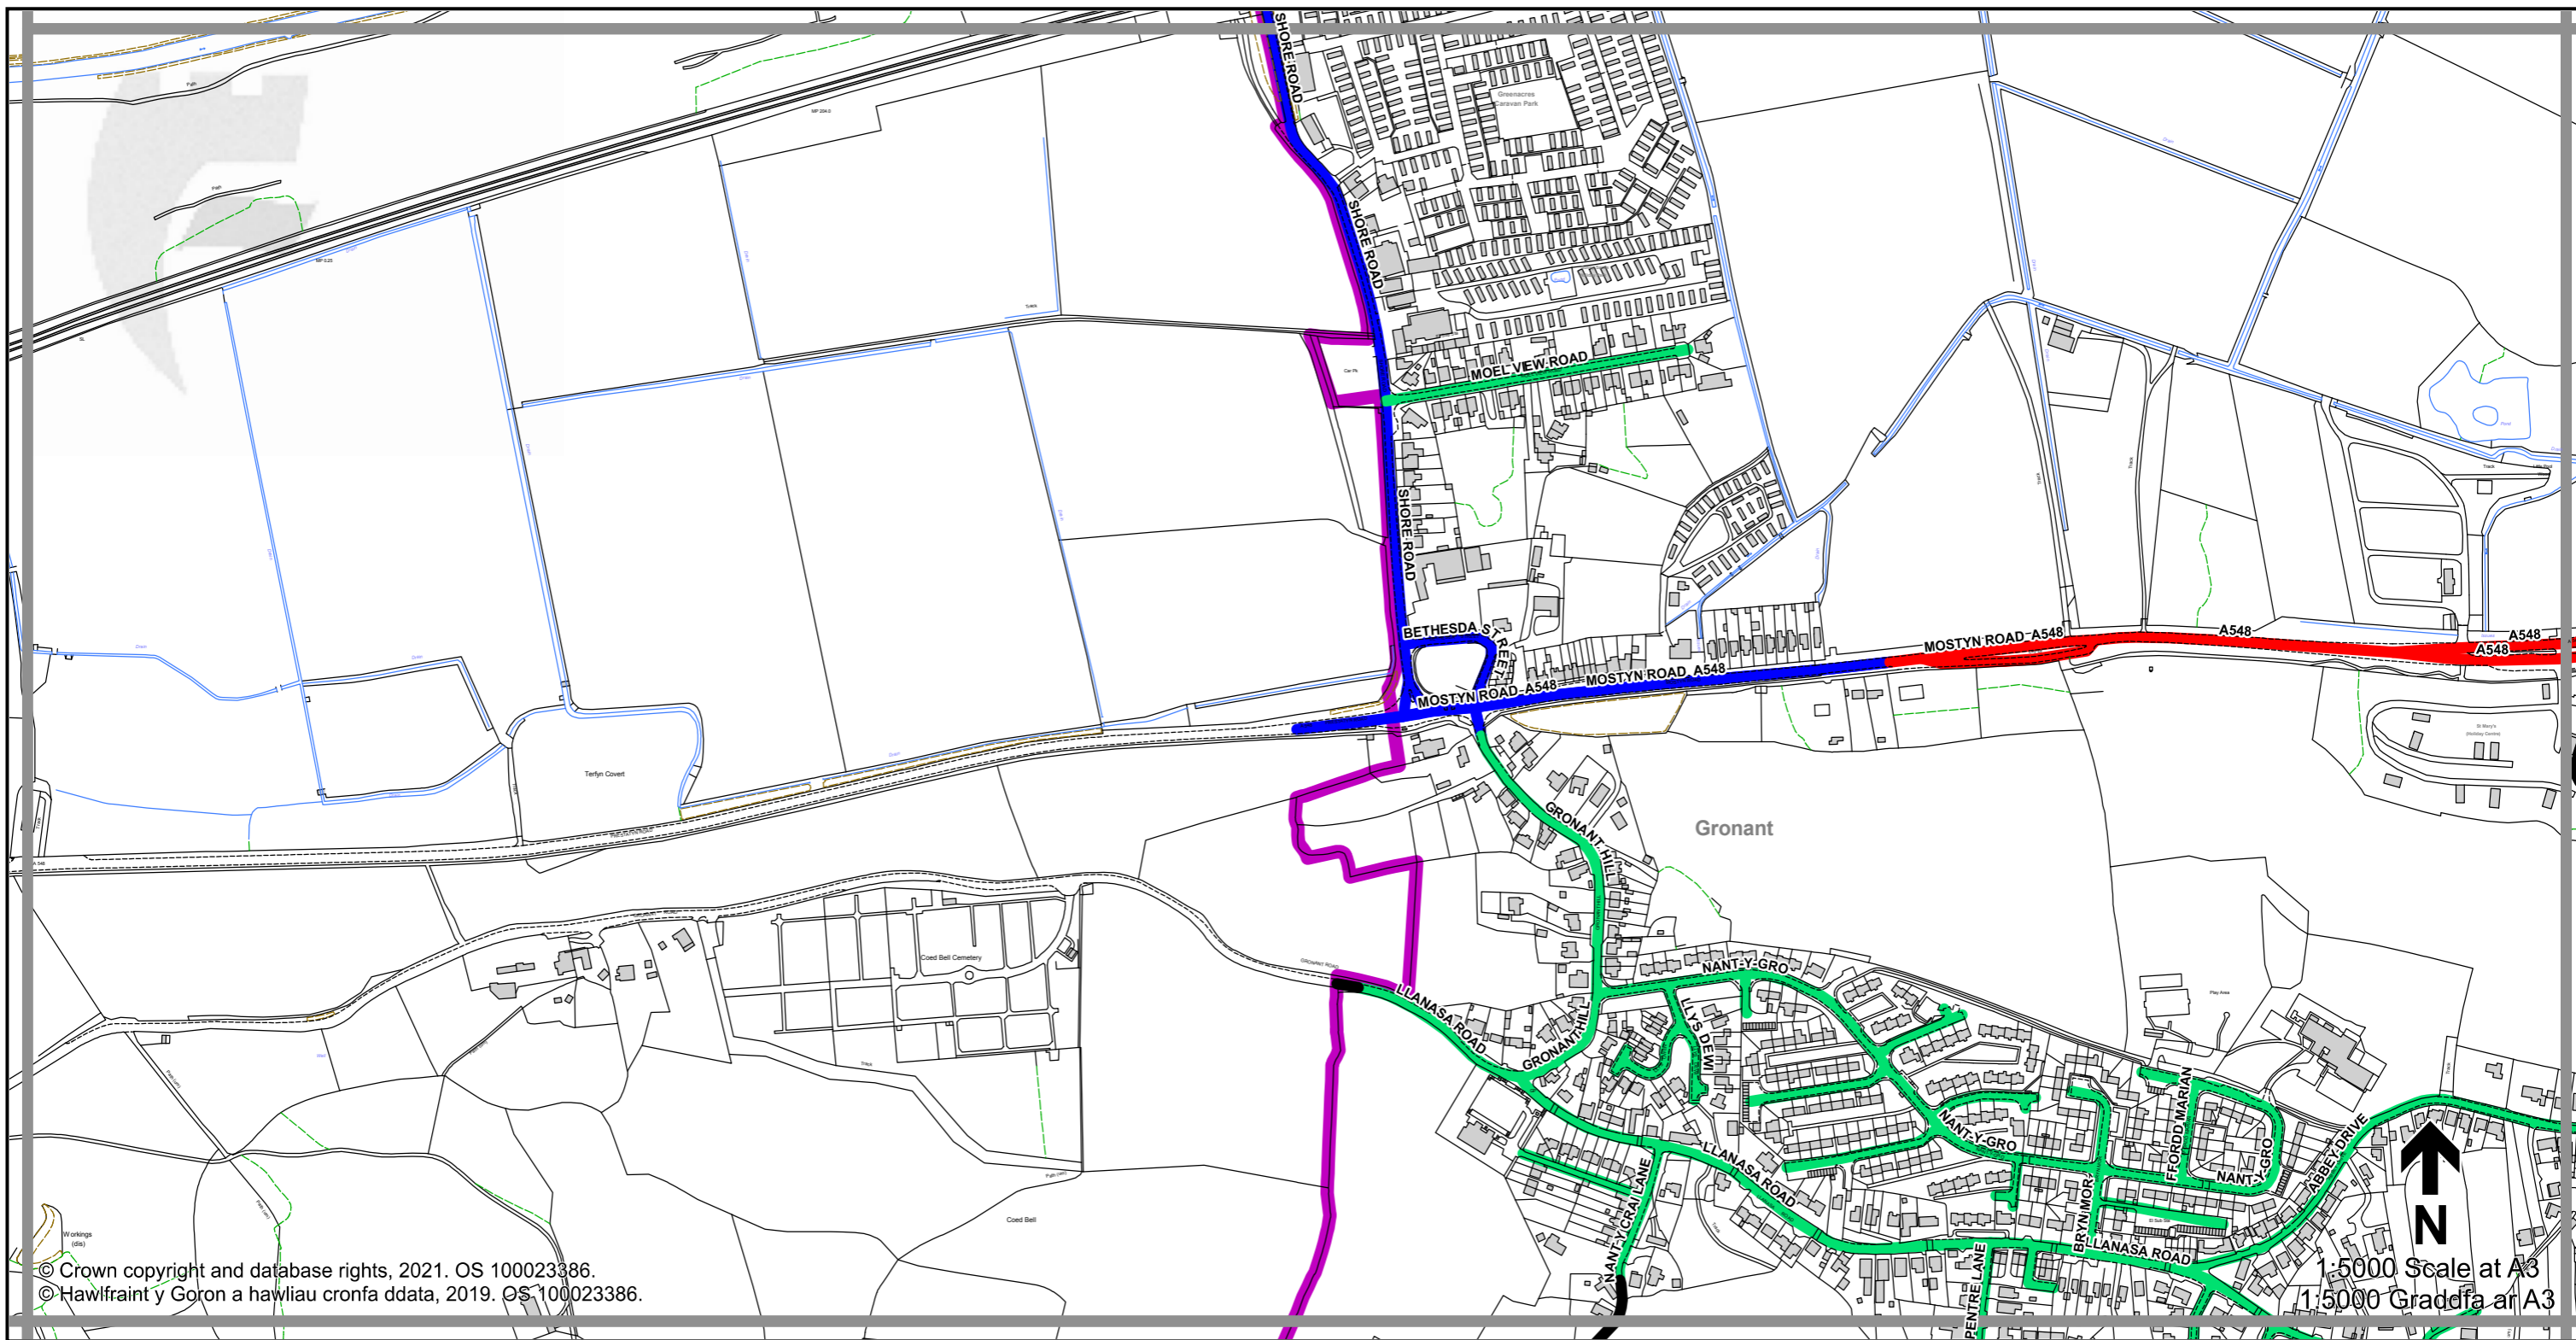

© Crown copyright and database rights, 2021. OS 100023386.
© Hawlfraint y Goron a hawliau cronfa ddata, 2019. OS 100023386.

1:5000 Scale at A3
1:5000 Graddfa ar A3

Legend / Eglurhad

- 20 mph / mya
- Restricted Road' (30mph)
  Ffordd Gyfyngedig (30mya)
- 30 mph by Order
  30 mya drwy Orchymyn
- 40 mph / mya
- 50 mph / mya
- National Speed Limit applies
  Terfyn Cyflymder Cenedlaethol yn berthnasol
- Derestricted by Order (National Speed Limit applies)
  Heb Gyfyngiad drwy Orchymyn (Terfyn Cyflymder Cenedlaethol yn berthnasol)
- Roads subject to separate Orders
  Ffyrdd sy'n destun Gorchmynion ar wahân
- County Boundary / Ffin y Sir

**THE FLINTSHIRE COUNTY COUNCIL (VARIOUS ROADS)
(20MPH, 30MPH, 40MPH, 50MPH AND NATIONAL SPEED LIMITS.
RESTRICTED AND DERESTRICTED ROADS) ORDER 2021.**

**GORCHYMYN (FFYRDD AMRYWIOL) (20MYA, 30MYA, 40MYA,
50MYA A'R TERFYNAU CYFLYMDER CENEDLAETHOL.
FFYRDD CYFYNGEDIG A FFYRDD HEB GYFYNGIAD)
CYNGOR SIR Y FFLINT 2021.**

**Sheet
B31
Dalen**

**Sheet Revision Number:
Rhif Adolgiad Y Ddalen: 1**
**Sheet Active from:
Dalen yn weithredol o: 03/09/2021**