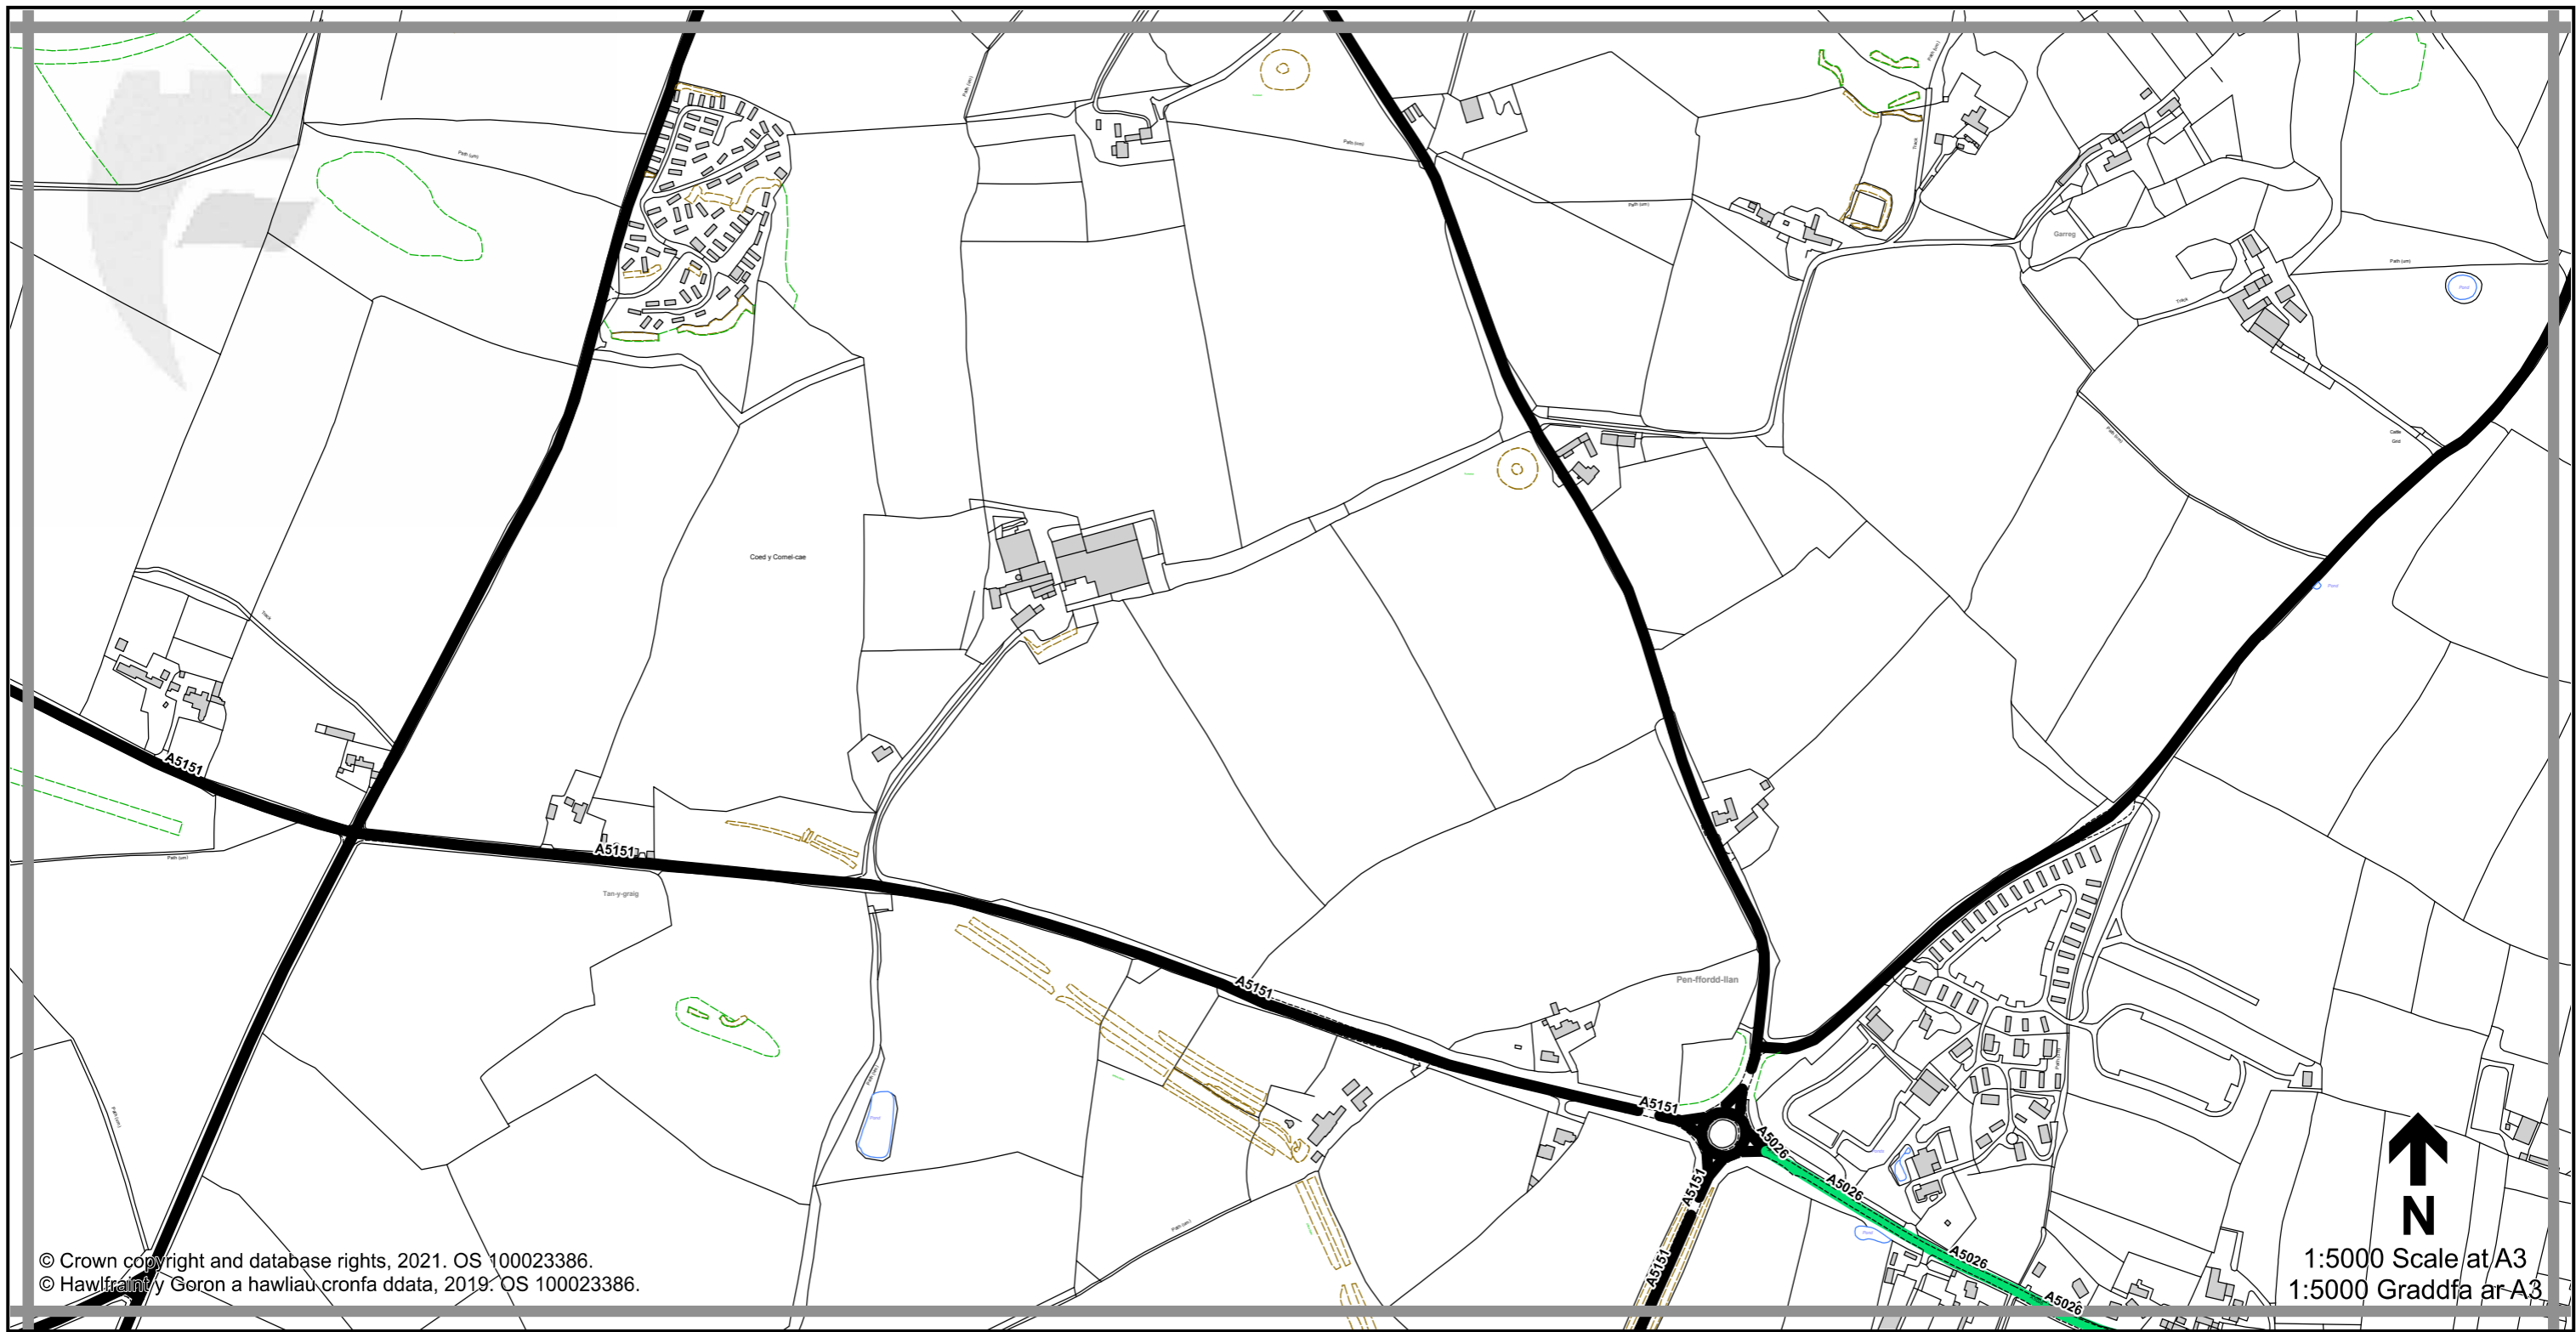

© Crown copyright and database rights, 2021. OS 100023386.
© Hawlfraint y Geron a hawliau cronfa ddata, 2019. OS 100023386.

1:5000 Scale at A3
1:5000 Graddfa ar A3

Legend / Eglurhad

- 20 mph / mya
- Restricted Road' (30mph)
  Ffordd Gyfyngedig (30mya)
- 30 mph by Order
  30 mya drwy Orchymyn
- 40 mph / mya
- 50 mph / mya
- National Speed Limit applies
  Terfyn Cyflymder Cenedlaethol yn berthnasol
- Derestricted by Order (National Speed Limit applies)
  Heb Gyfyngiad drwy Orchymyn (Terfyn Cyflymder Cenedlaethol yn berthnasol)
- Roads subject to separate Orders
  Ffyrdd sy'n destun Gorchymynion ar wahân
- County Boundary / Ffin y Sir

**THE FLINTSHIRE COUNTY COUNCIL (VARIOUS ROADS)
(20MPH, 30MPH, 40MPH, 50MPH AND NATIONAL SPEED LIMITS.
RESTRICTED AND DERESTRICTED ROADS) ORDER 2021.**

**GORCHYMYN (FFYRDD AMRYWIOL) (20MYA, 30MYA, 40MYA,
50MYA A'R TERFYNAU CYFLYMDER CENEDLAETHOL.
FFYRDD CYFYNGEDIG A FFYRDD HEB GYFYNGIAD)
CYNGOR SIR Y FFLINT 2021.**

**Sheet
D25
Dalen**

**Sheet Revision Number:
Rhif Adolgiad Y Ddalen: 1**
**Sheet Active from:
Dalen yn weithredol o: 03/09/2021**