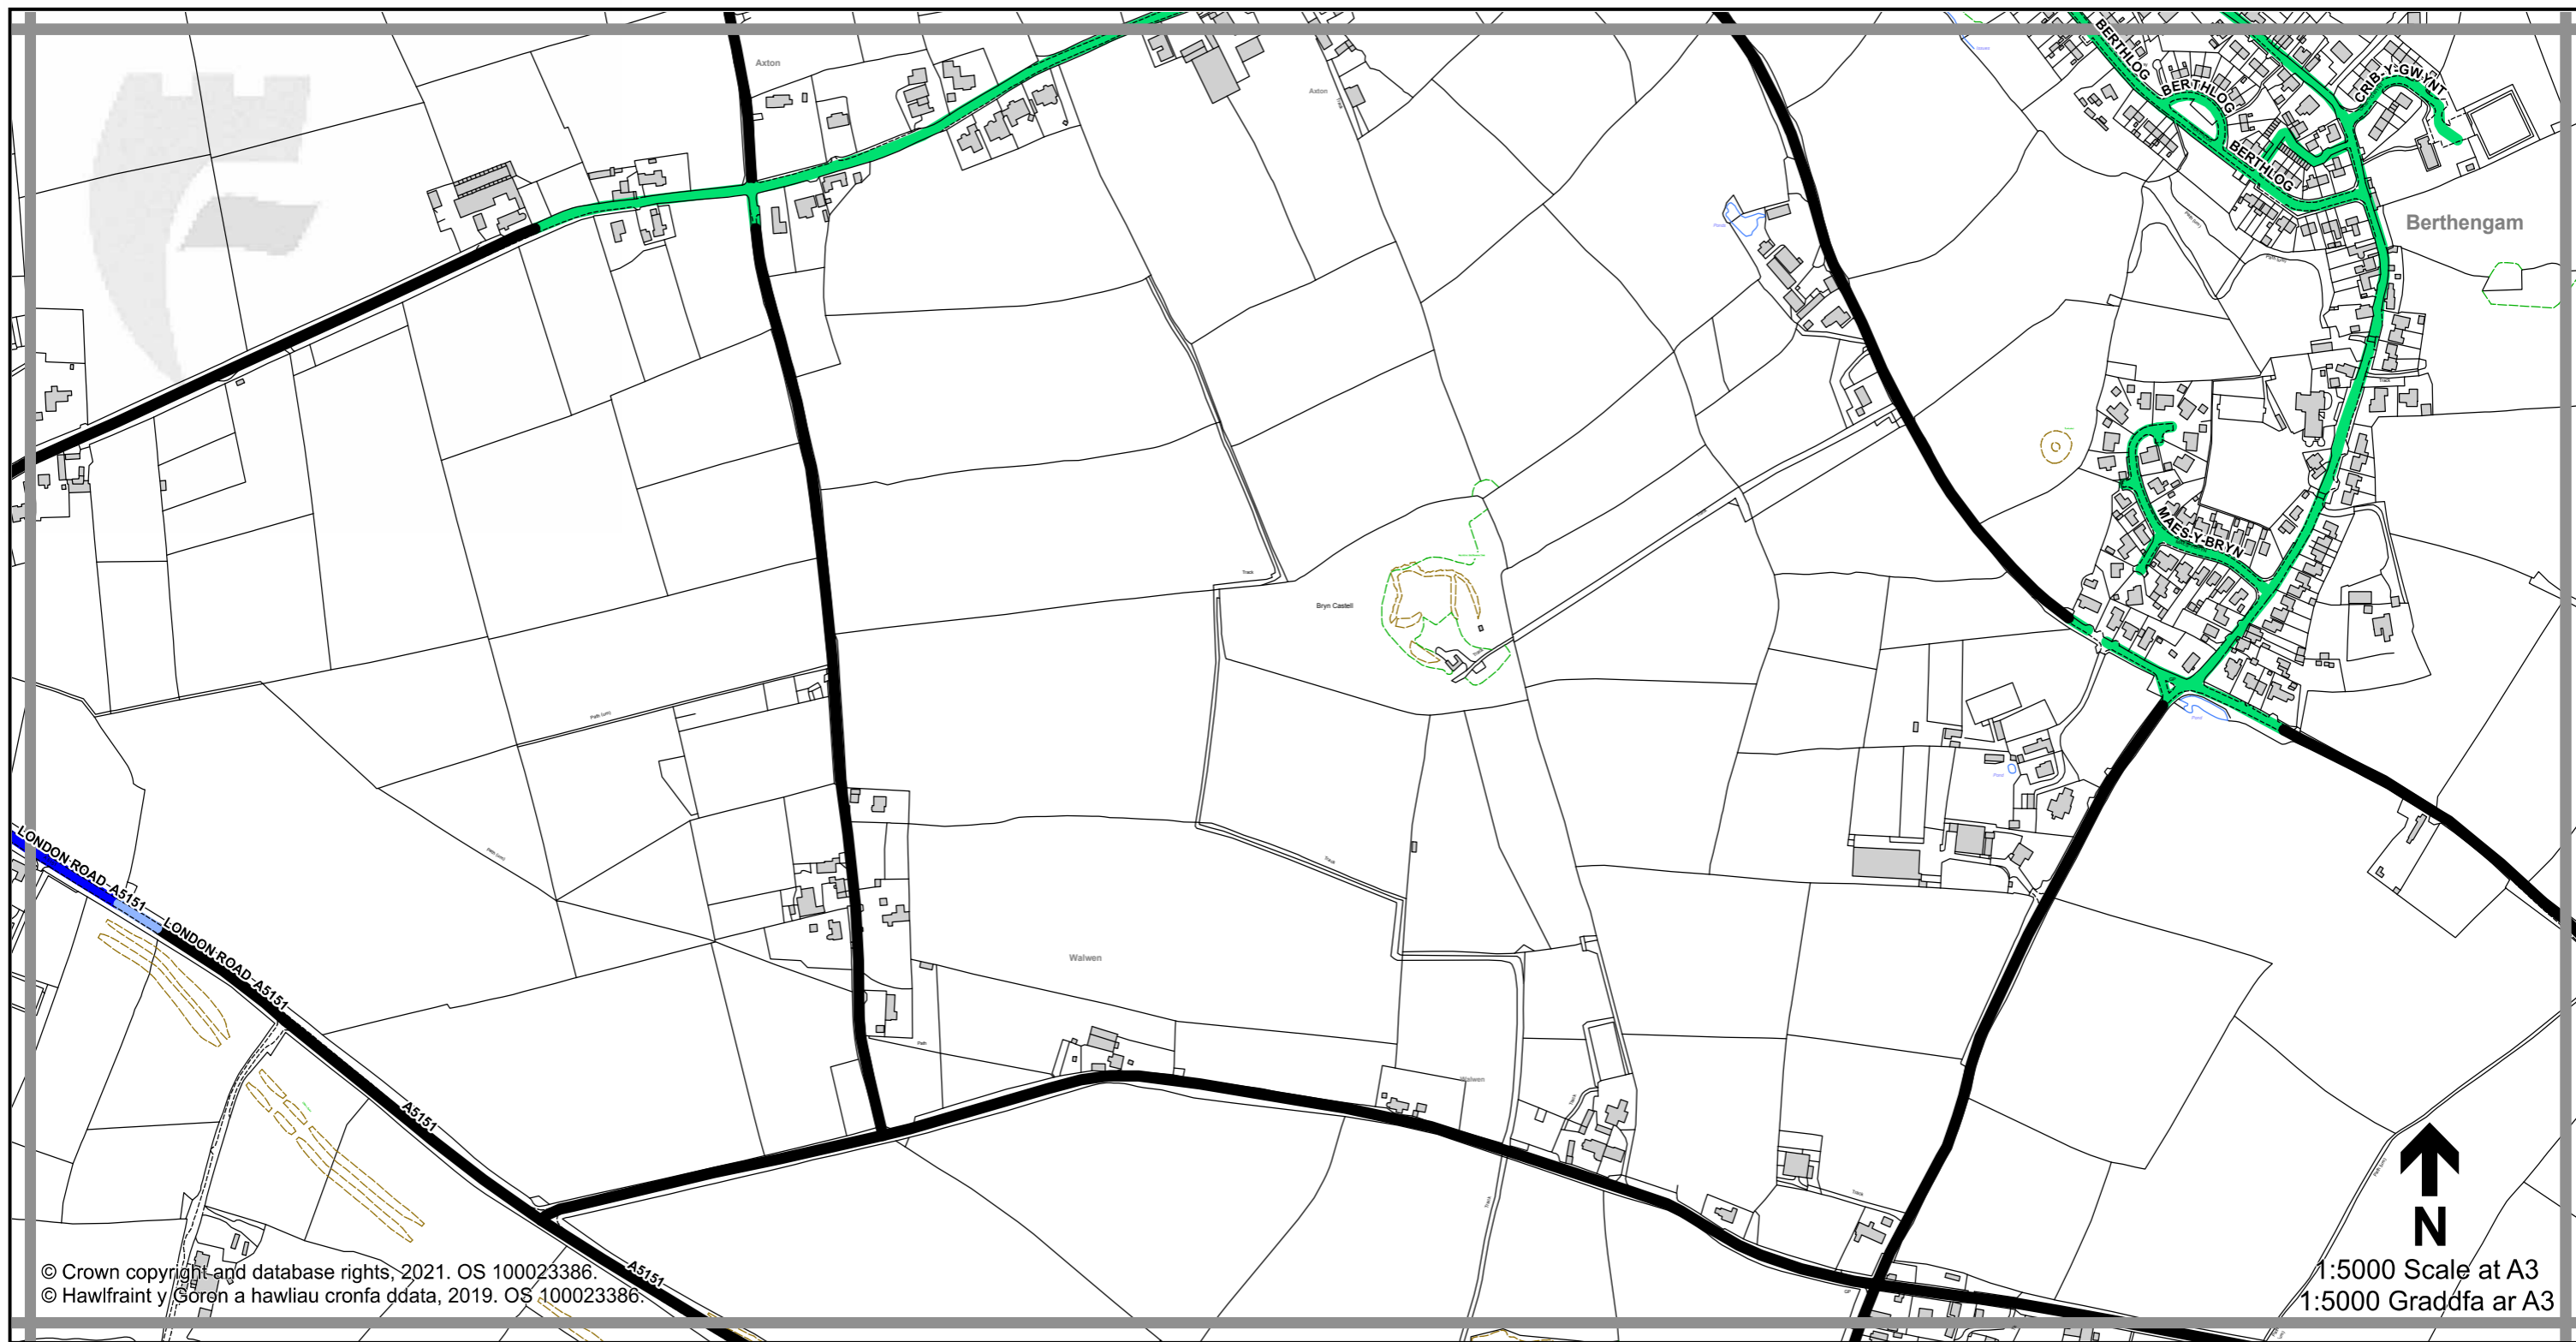

© Crown copyright and database rights, 2021. OS 100023386.
© Hawlfraint y Goren a hawliau cronfa ddata, 2019. OS 100023386.

1:5000 Scale at A3
1:5000 Graddfa ar A3

Legend / Eglurhad

- 20 mph / mya
- Restricted Road' (30mph)
  Ffordd Gyfyngedig (30mya)
- 30 mph by Order
  30 mya drwy Orchymyn
- 40 mph / mya
- 50 mph / mya
- National Speed Limit applies
  Terfyn Cyflymder Cenedlaethol yn berthnasol
- Derestricted by Order (National Speed Limit applies)
  Heb Gyfyngiad drwy Orchymyn (Terfyn Cyflymder Cenedlaethol yn berthnasol)
- Roads subject to separate Orders
  Ffyrdd sy'n destun Gorchmynion ar wahân
- County Boundary / Ffin y Sir

THE FLINTSHIRE COUNTY COUNCIL (VARIOUS ROADS) (20MPH, 30MPH, 40MPH, 50MPH AND NATIONAL SPEED LIMITS. RESTRICTED AND DERESTRICTED ROADS) ORDER 2021.
GORCHMYN (FFYRDD AMRYWIOL) (20MYA, 30MYA, 40MYA, 50MYA A'R TERFYNAU CYFLYMDER CENEDLAETHOL. FFYRDD CYFYNGEDIG A FFYRDD HEB GYFYNGIAD) CYNGOR SIR Y FFLINT 2021.

Sheet
C27
Dalen

Sheet Revision Number:
Rhif Adolgiad Y Ddalen: 1
Sheet Active from:
Dalen yn weithredol o: 03/09/2021