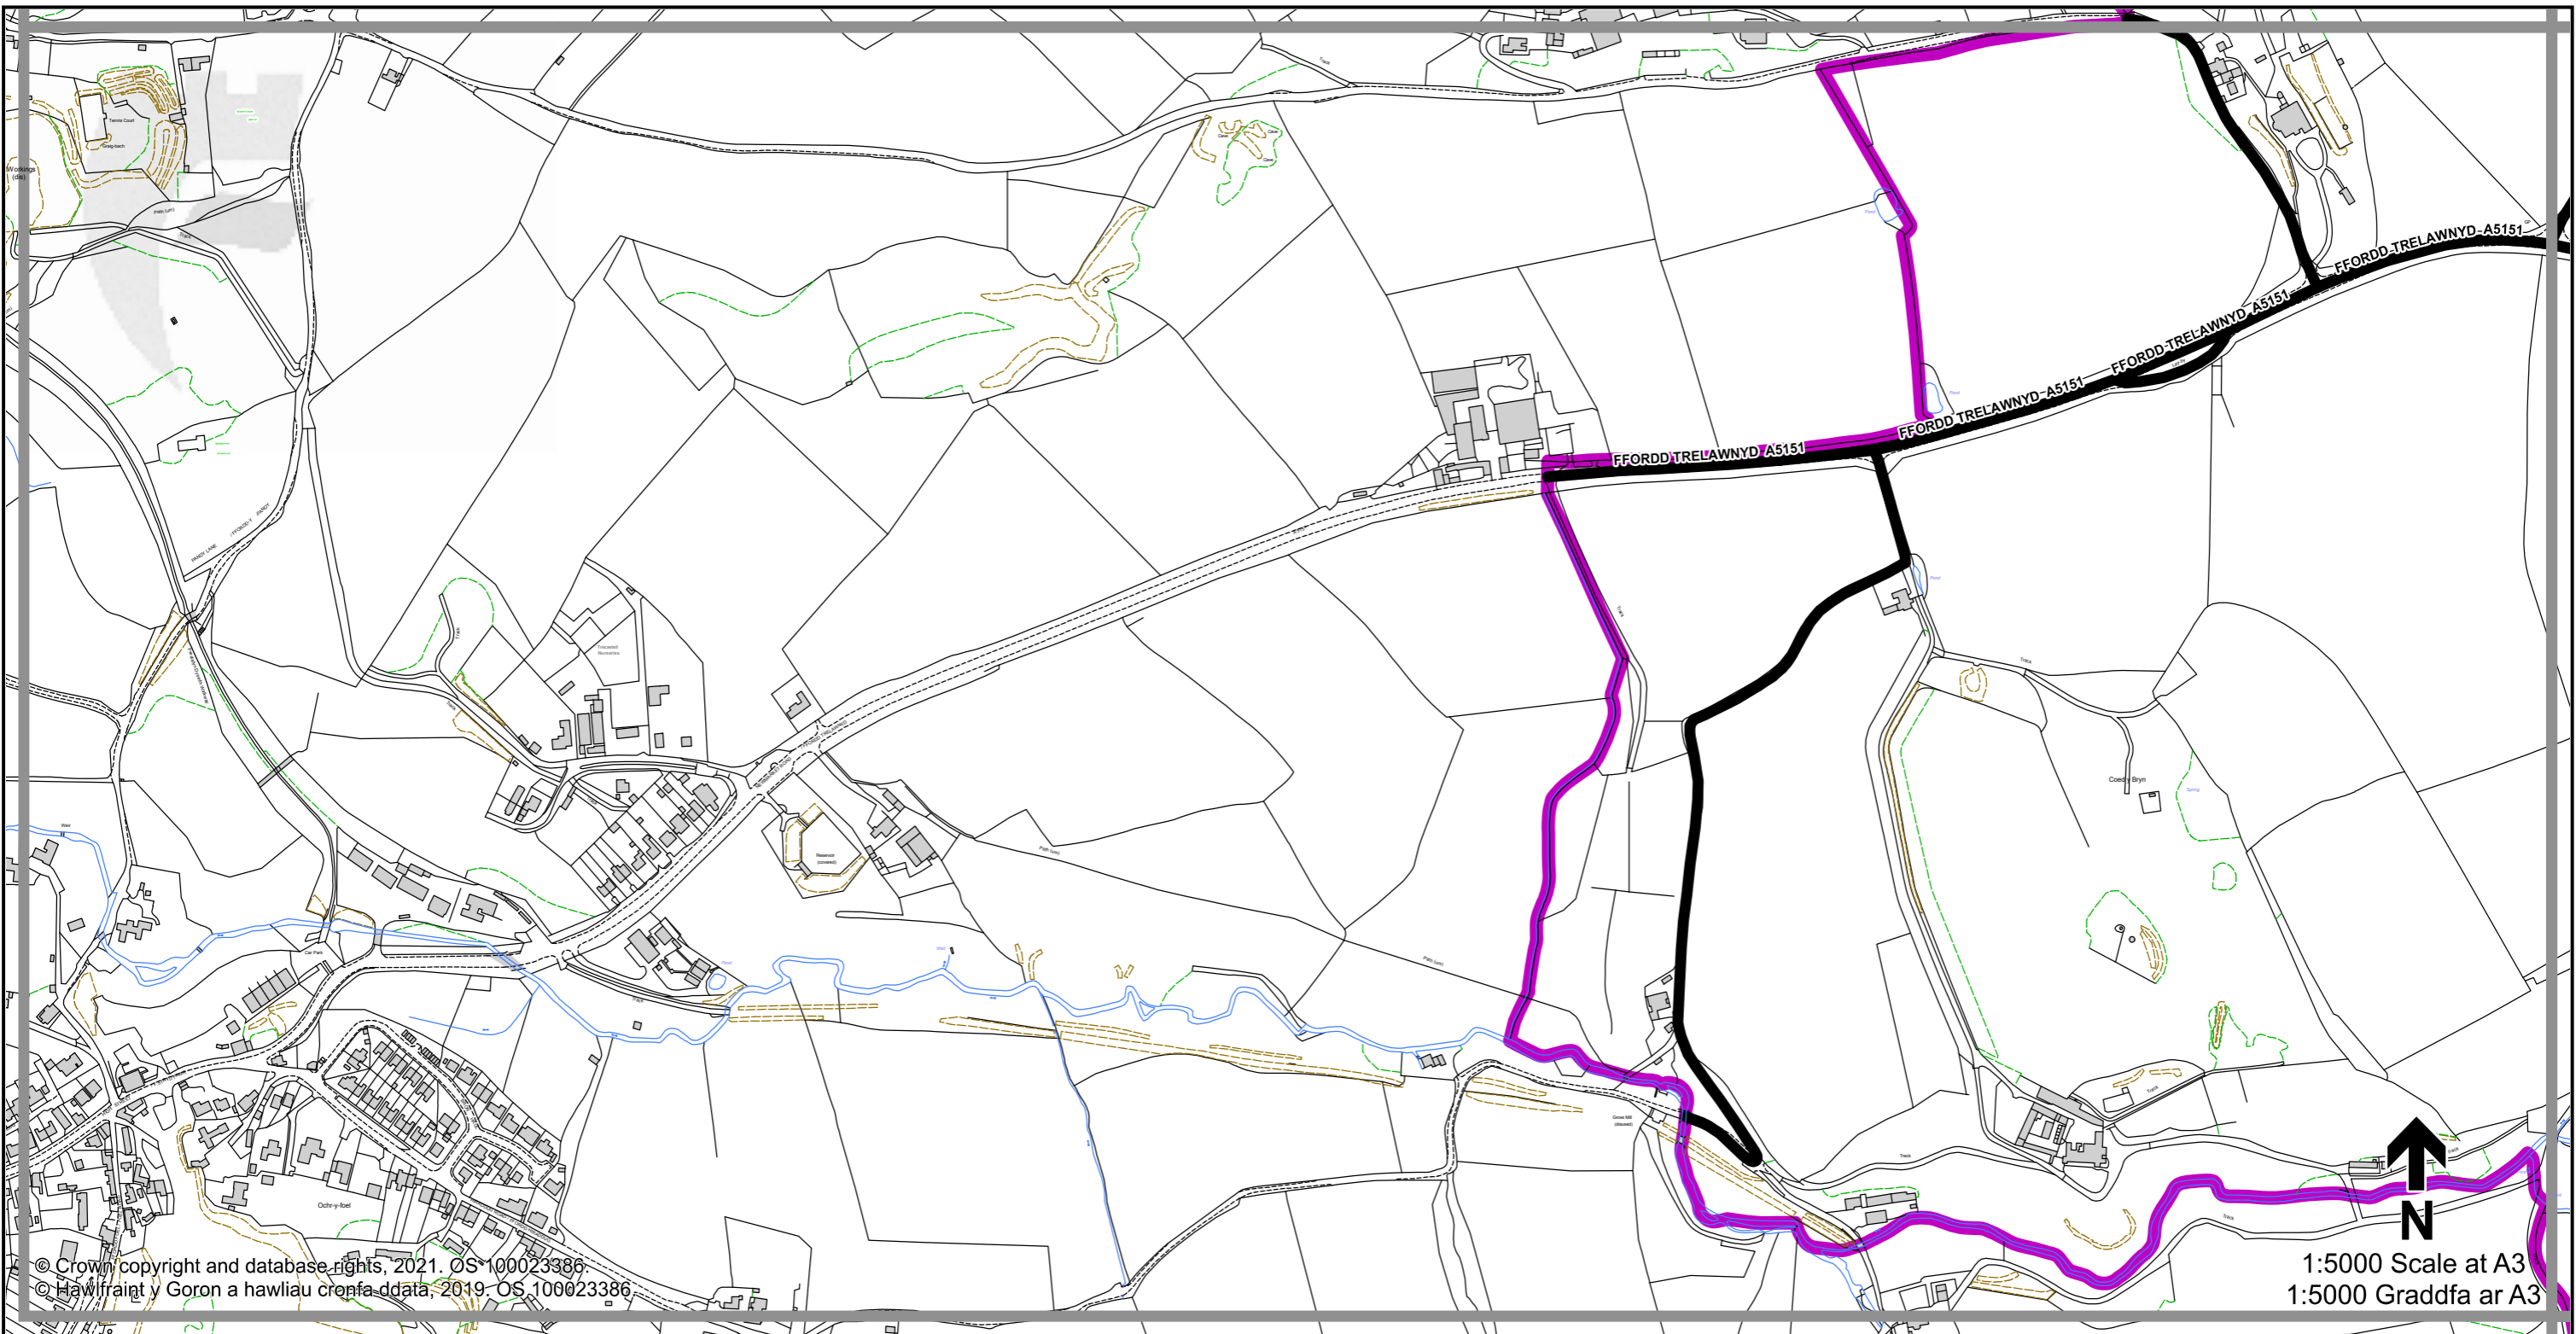

© Crown copyright and database rights, 2021. OS 100023386
 © Hawlfraint y Goron a hawliau cronfa ddata, 2019. OS 100023386

1:5000 Scale at A3
 1:5000 Graddfa ar A3

Legend / Eglurhad

- 20 mph / mya
- Restricted Road' (30mph)
Ffordd Gyfyngedig (30mya)
- 30 mph by Order
30 mya drwy Orchymyn
- 40 mph / mya
- 50 mph / mya
- National Speed Limit applies
Terfyn Cyflymder Cenedlaethol yn berthnasol
- Derestricted by Order (National Speed Limit applies)
Heb Gyfyngiad drwy Orchymyn (Terfyn Cyflymder Cenedlaethol yn berthnasol)
- Roads subject to separate Orders
Ffyrdd sy'n destun Gorchmynion ar wahân
- County Boundary / Ffin y Sir