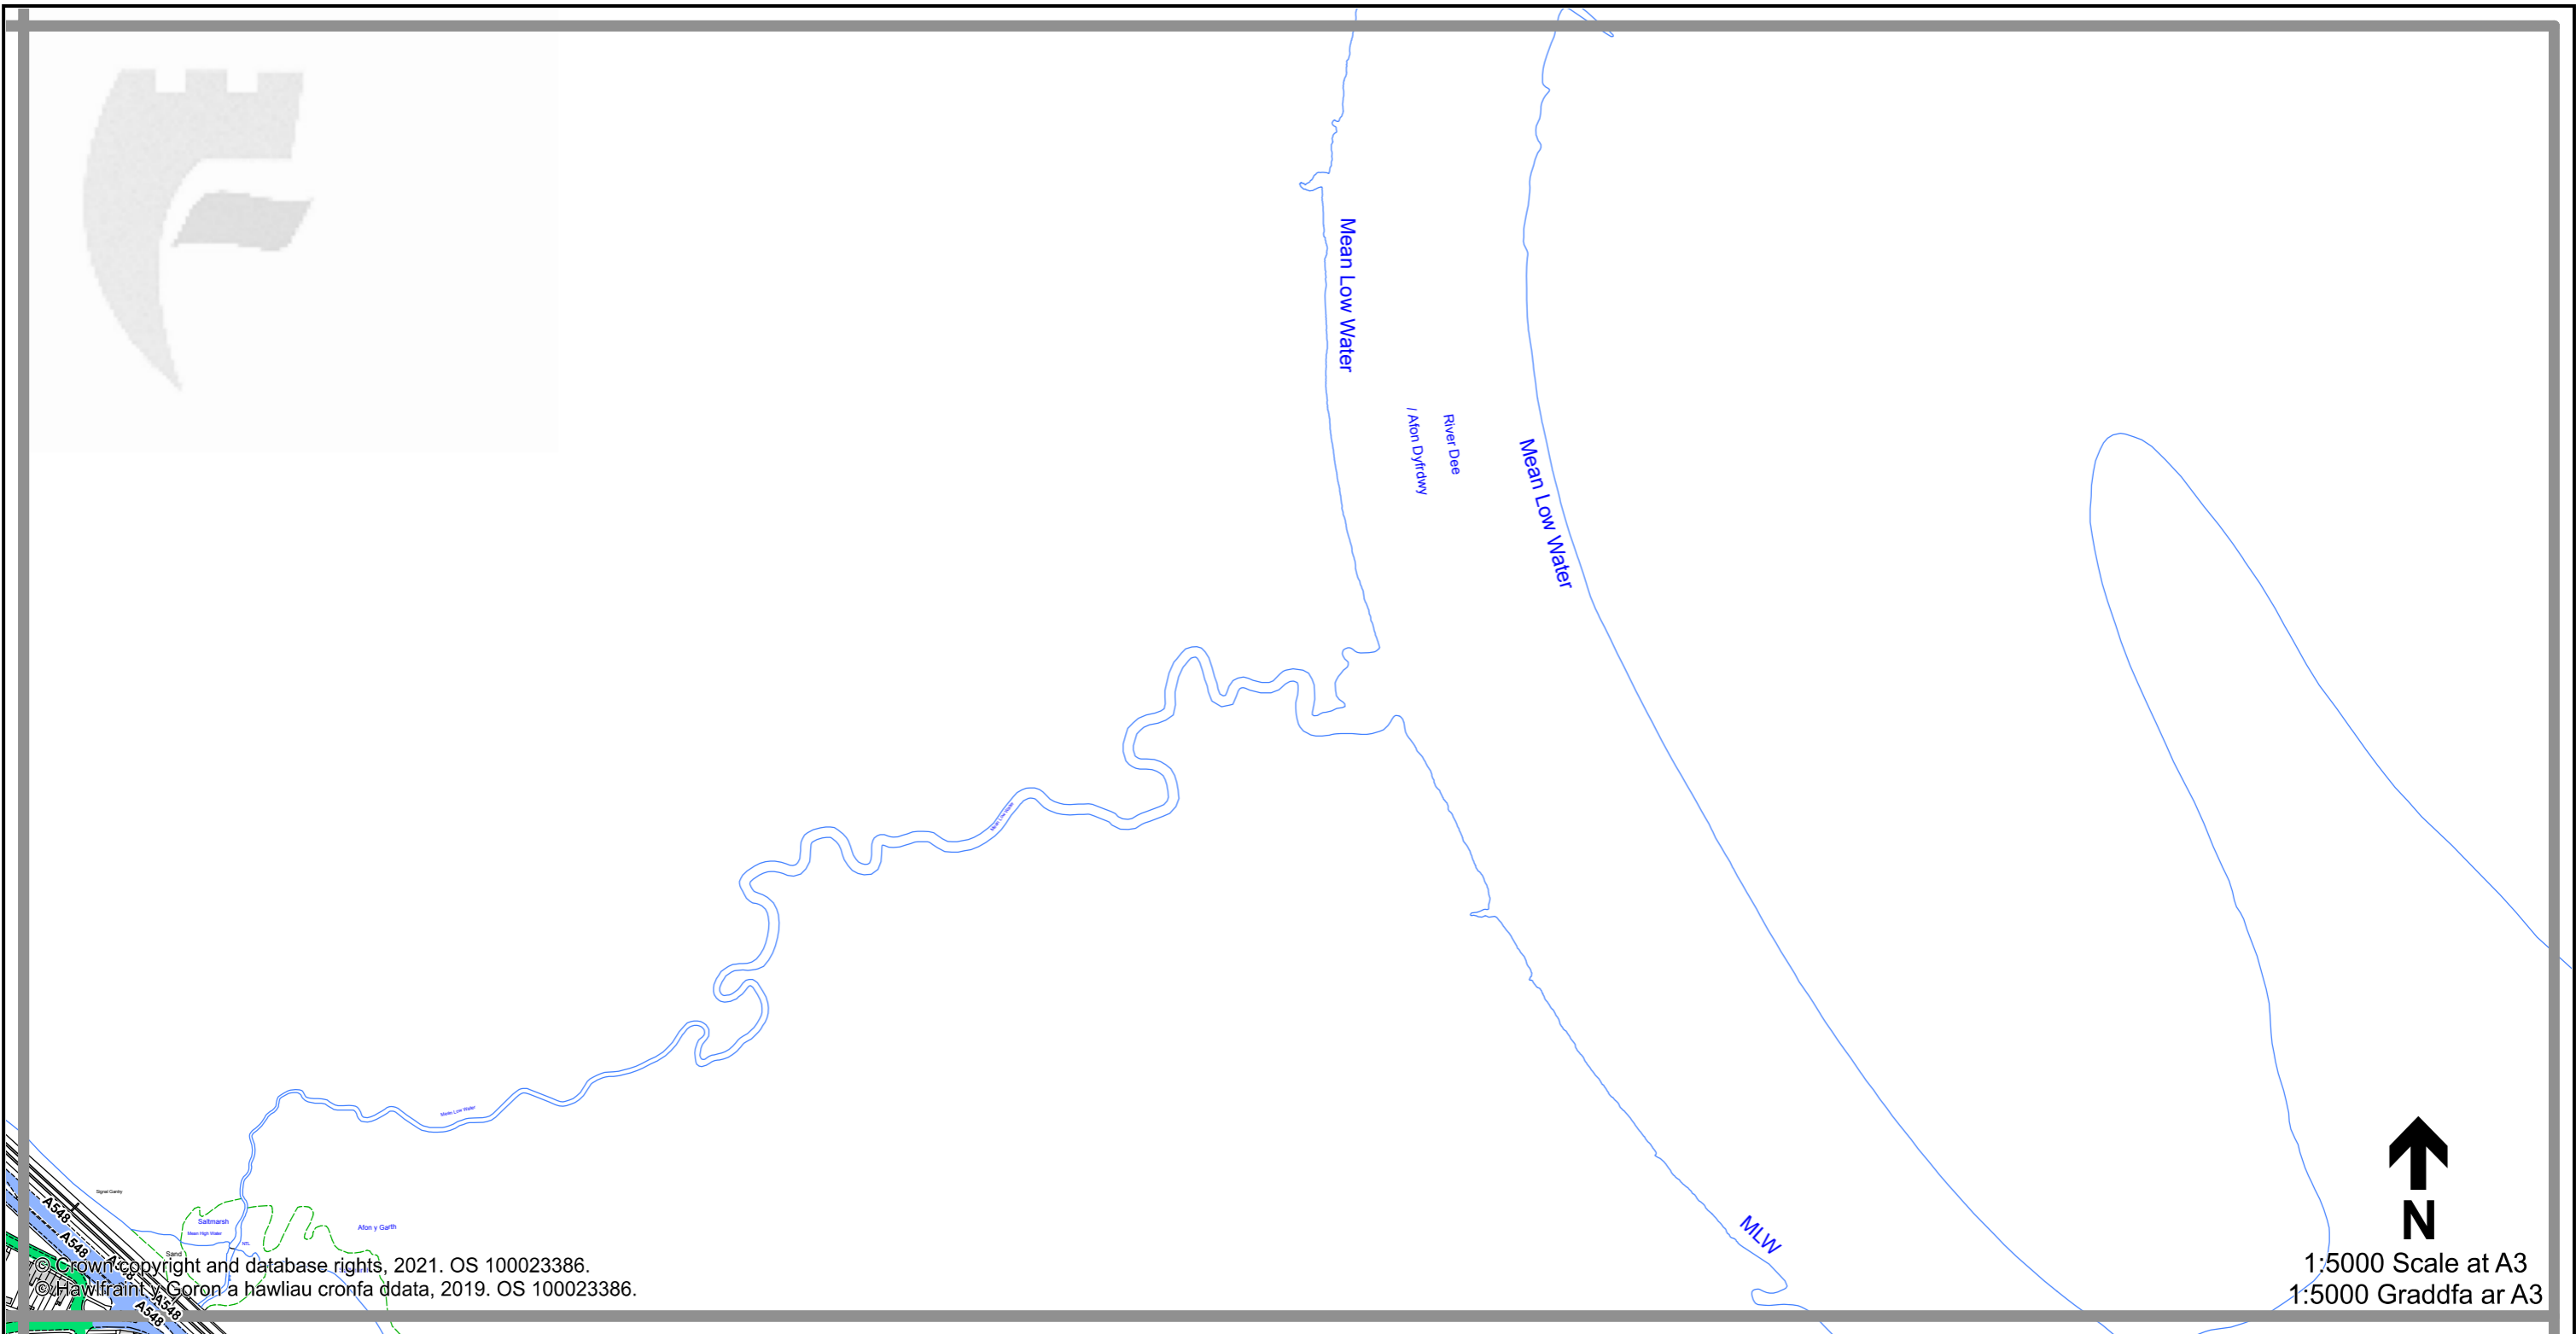

© Crown copyright and database rights, 2021. OS 100023386.
© Niawifraint / Goron a hawliau cronfa ddata, 2019. OS 100023386.

Legend / Eglurhad

- 20 mph / mya
- Restricted Road' (30mph)
  Ffordd Gyfyngedig (30mya)
- 30 mph by Order
  30 mya drwy Orchymyn
- 40 mph / mya
- 50 mph / mya
- National Speed Limit applies
  Terfyn Cyflymder Cenedlaethol yn berthnasol
- Derestricted by Order (National Speed Limit applies)
  Heb Gyfyngiad drwy Orchymyn (Terfyn Cyflymder Cenedlaethol yn berthnasol)
- Roads subject to separate Orders
  Ffyrdd sy'n destun Gorchmynion ar wahân
- County Boundary / Ffin y Sir

THE FLINTSHIRE COUNTY COUNCIL (VARIOUS ROADS) (20MPH, 30MPH, 40MPH, 50MPH AND NATIONAL SPEED LIMITS. RESTRICTED AND DERESTRICTED ROADS) ORDER 2021.

GORCHYMYN (FFYRDD AMRYWIOL) (20MYA, 30MYA, 40MYA, 50MYA A'R TERFYNAU CYFLYMDER CENEDLAETHOL. FFYRDD CYFYNGEDIG A FFYRDD HEB GYFYNGIAD) CYNGOR SIR Y FFLINT 2021.

Sheet
E30
Dalen

Sheet Revision Number:
Rhif Adolgiad Y Ddalen: **1**

Sheet Active from:
Dalen yn weithredol o: **03/09/2021**