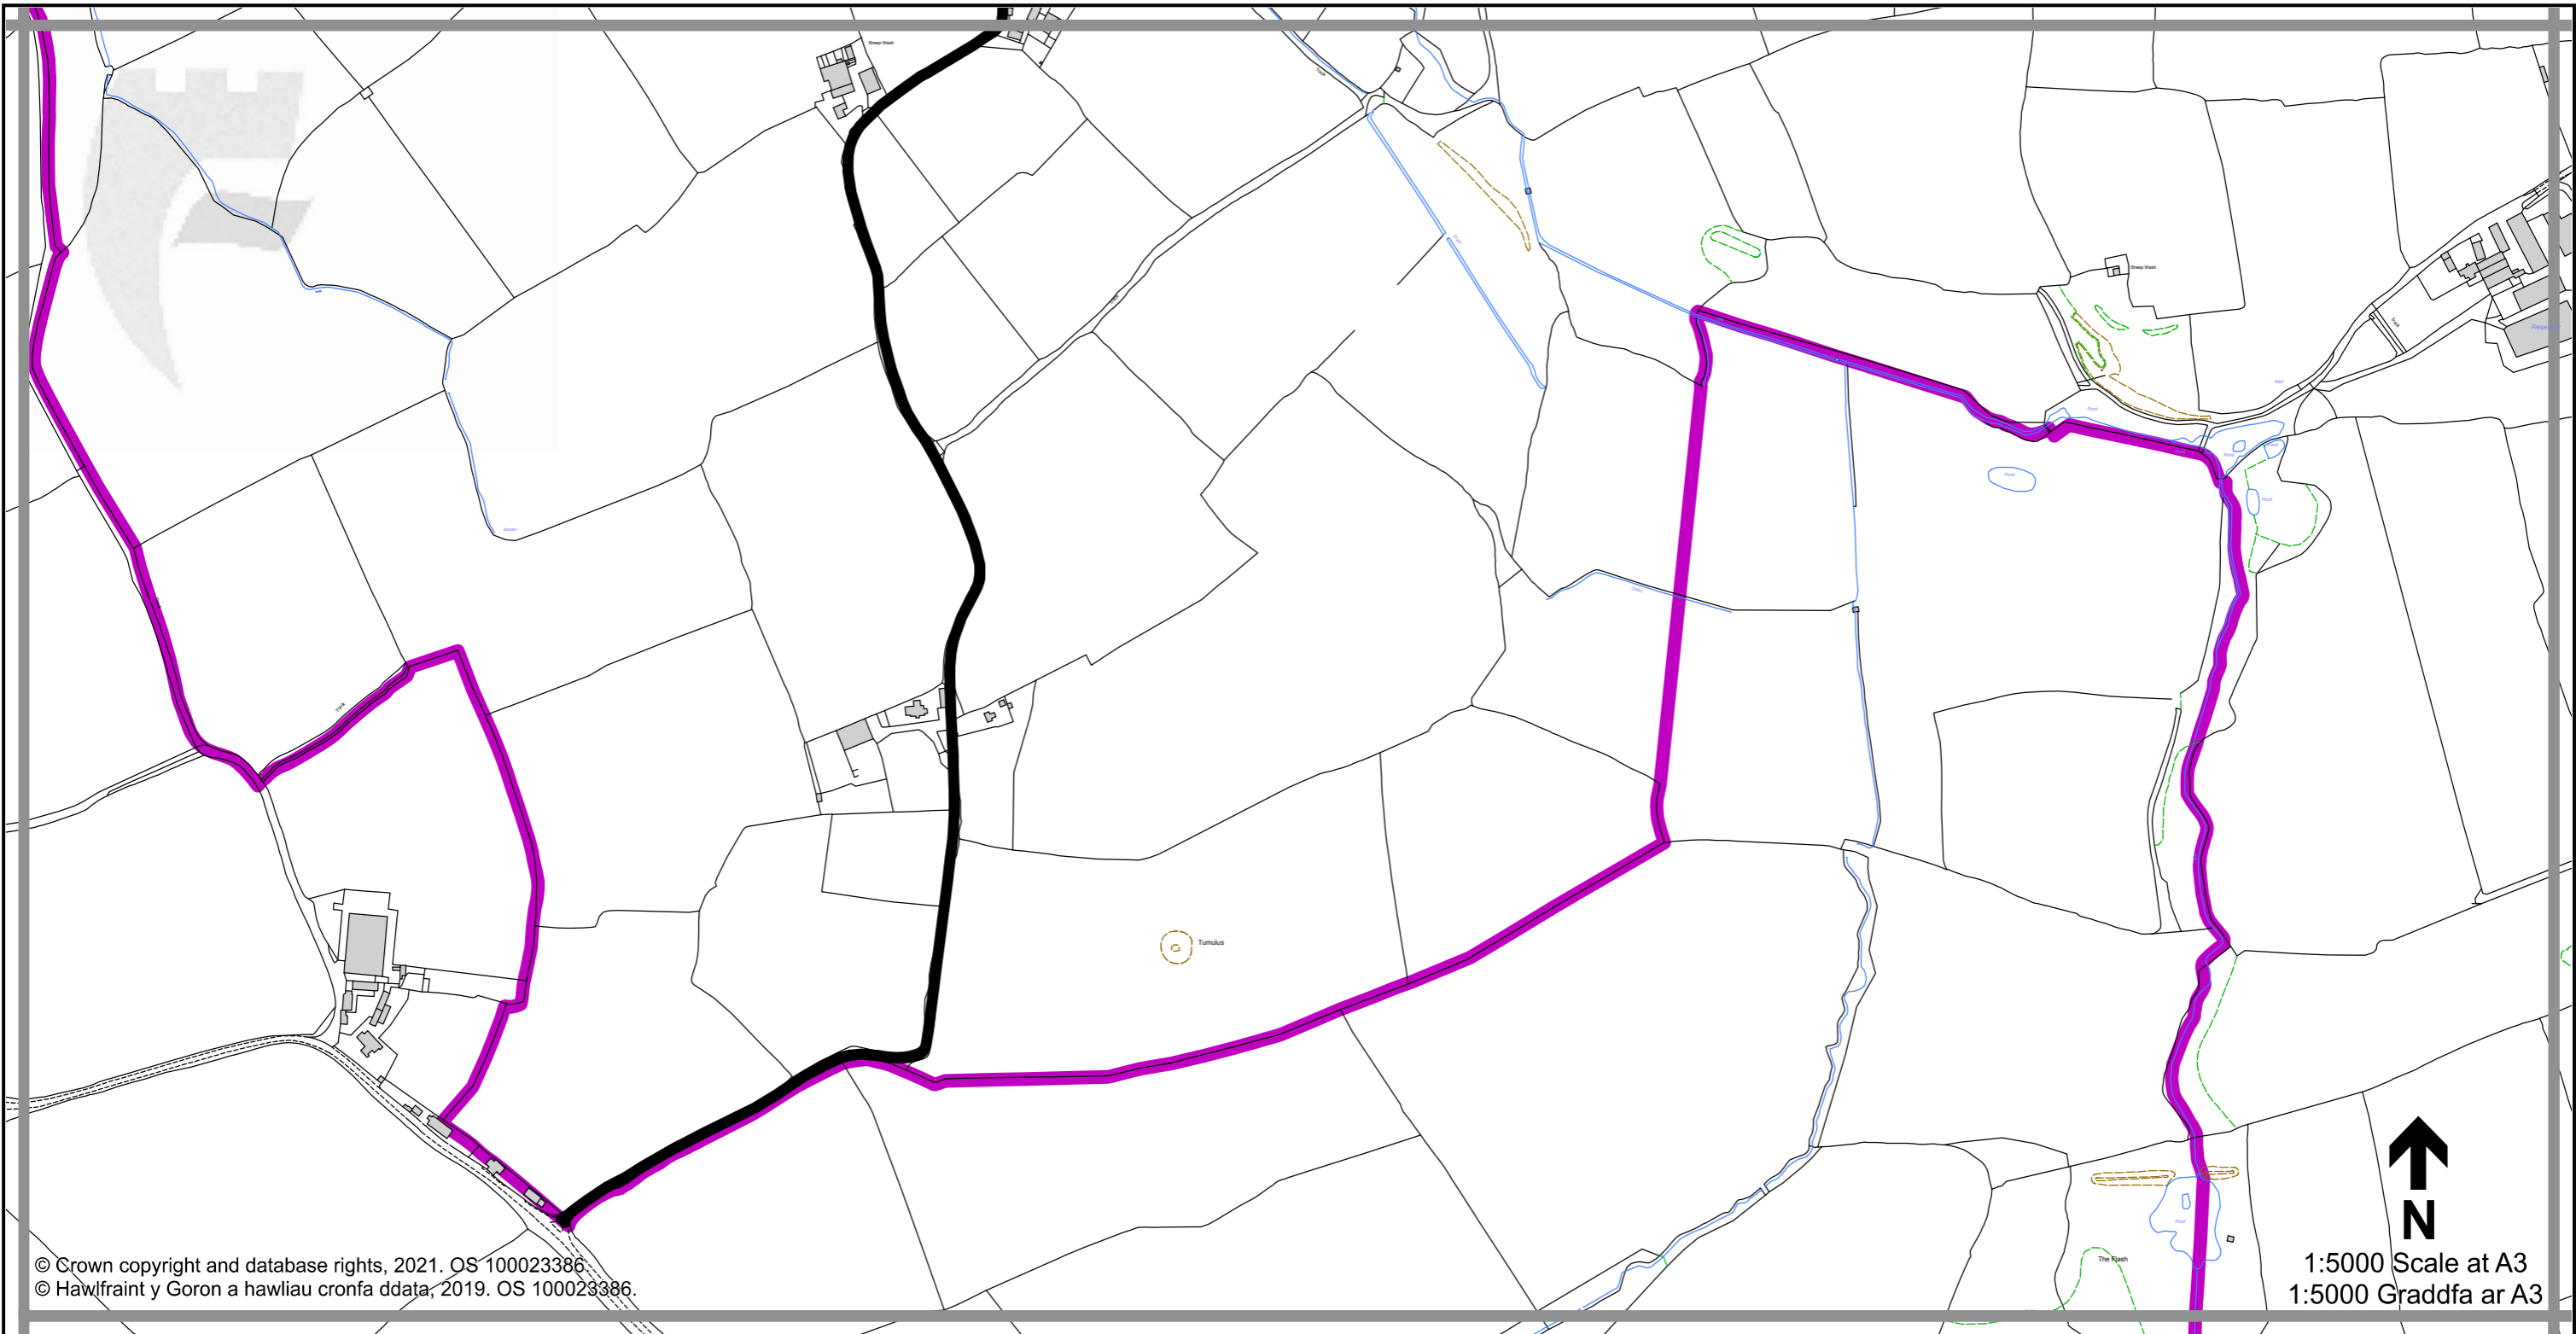

© Crown copyright and database rights, 2021. OS 100023386.
© Hawlfraint y Goron a hawliau cronfa ddata, 2019. OS 100023386.

↑
N
1:5000 Scale at A3
1:5000 Graddfa ar A3

Legend / Eglurhad

- 20 mph / mya
- Restricted Road' (30mph)
  Ffordd Gyfyngedig (30mya)
- 30 mph by Order
  30 mya drwy Orchymyn
- 40 mph / mya
- 50 mph / mya
- National Speed Limit applies
  Terfyn Cyflymder Cenedlaethol yn berthnasol
- Derestricted by Order (National Speed Limit applies)
  Heb Gyfyngiad drwy Orchymyn (Terfyn Cyflymder Cenedlaethol yn berthnasol)
- Roads subject to separate Orders
  Ffyrdd sy'n destun Gorchmynion ar wahân
- County Boundary / Ffin y Sir

**THE FLINTSHIRE COUNTY COUNCIL (VARIOUS ROADS)
(20MPH, 30MPH, 40MPH, 50MPH AND NATIONAL SPEED LIMITS.
RESTRICTED AND DERESTRICTED ROADS) ORDER 2021.**
**GORCHYMYN (FFYRDD AMRYWIOL) (20MYA, 30MYA, 40MYA,
50MYA A'R TERFYNAU CYFLYMDER CENEDLAETHOL.
FFYRDD CYFYNGEDIG A FFYRDD HEB GYFYNGIAD)
CYNGOR SIR Y FFLINT 2021.**

**Sheet
B26
Dalen**

**Sheet Revision Number:
Rhif Adolgiad Y Ddalen: 1**
**Sheet Active from:
Dalen yn weithredol o: 03/09/2021**