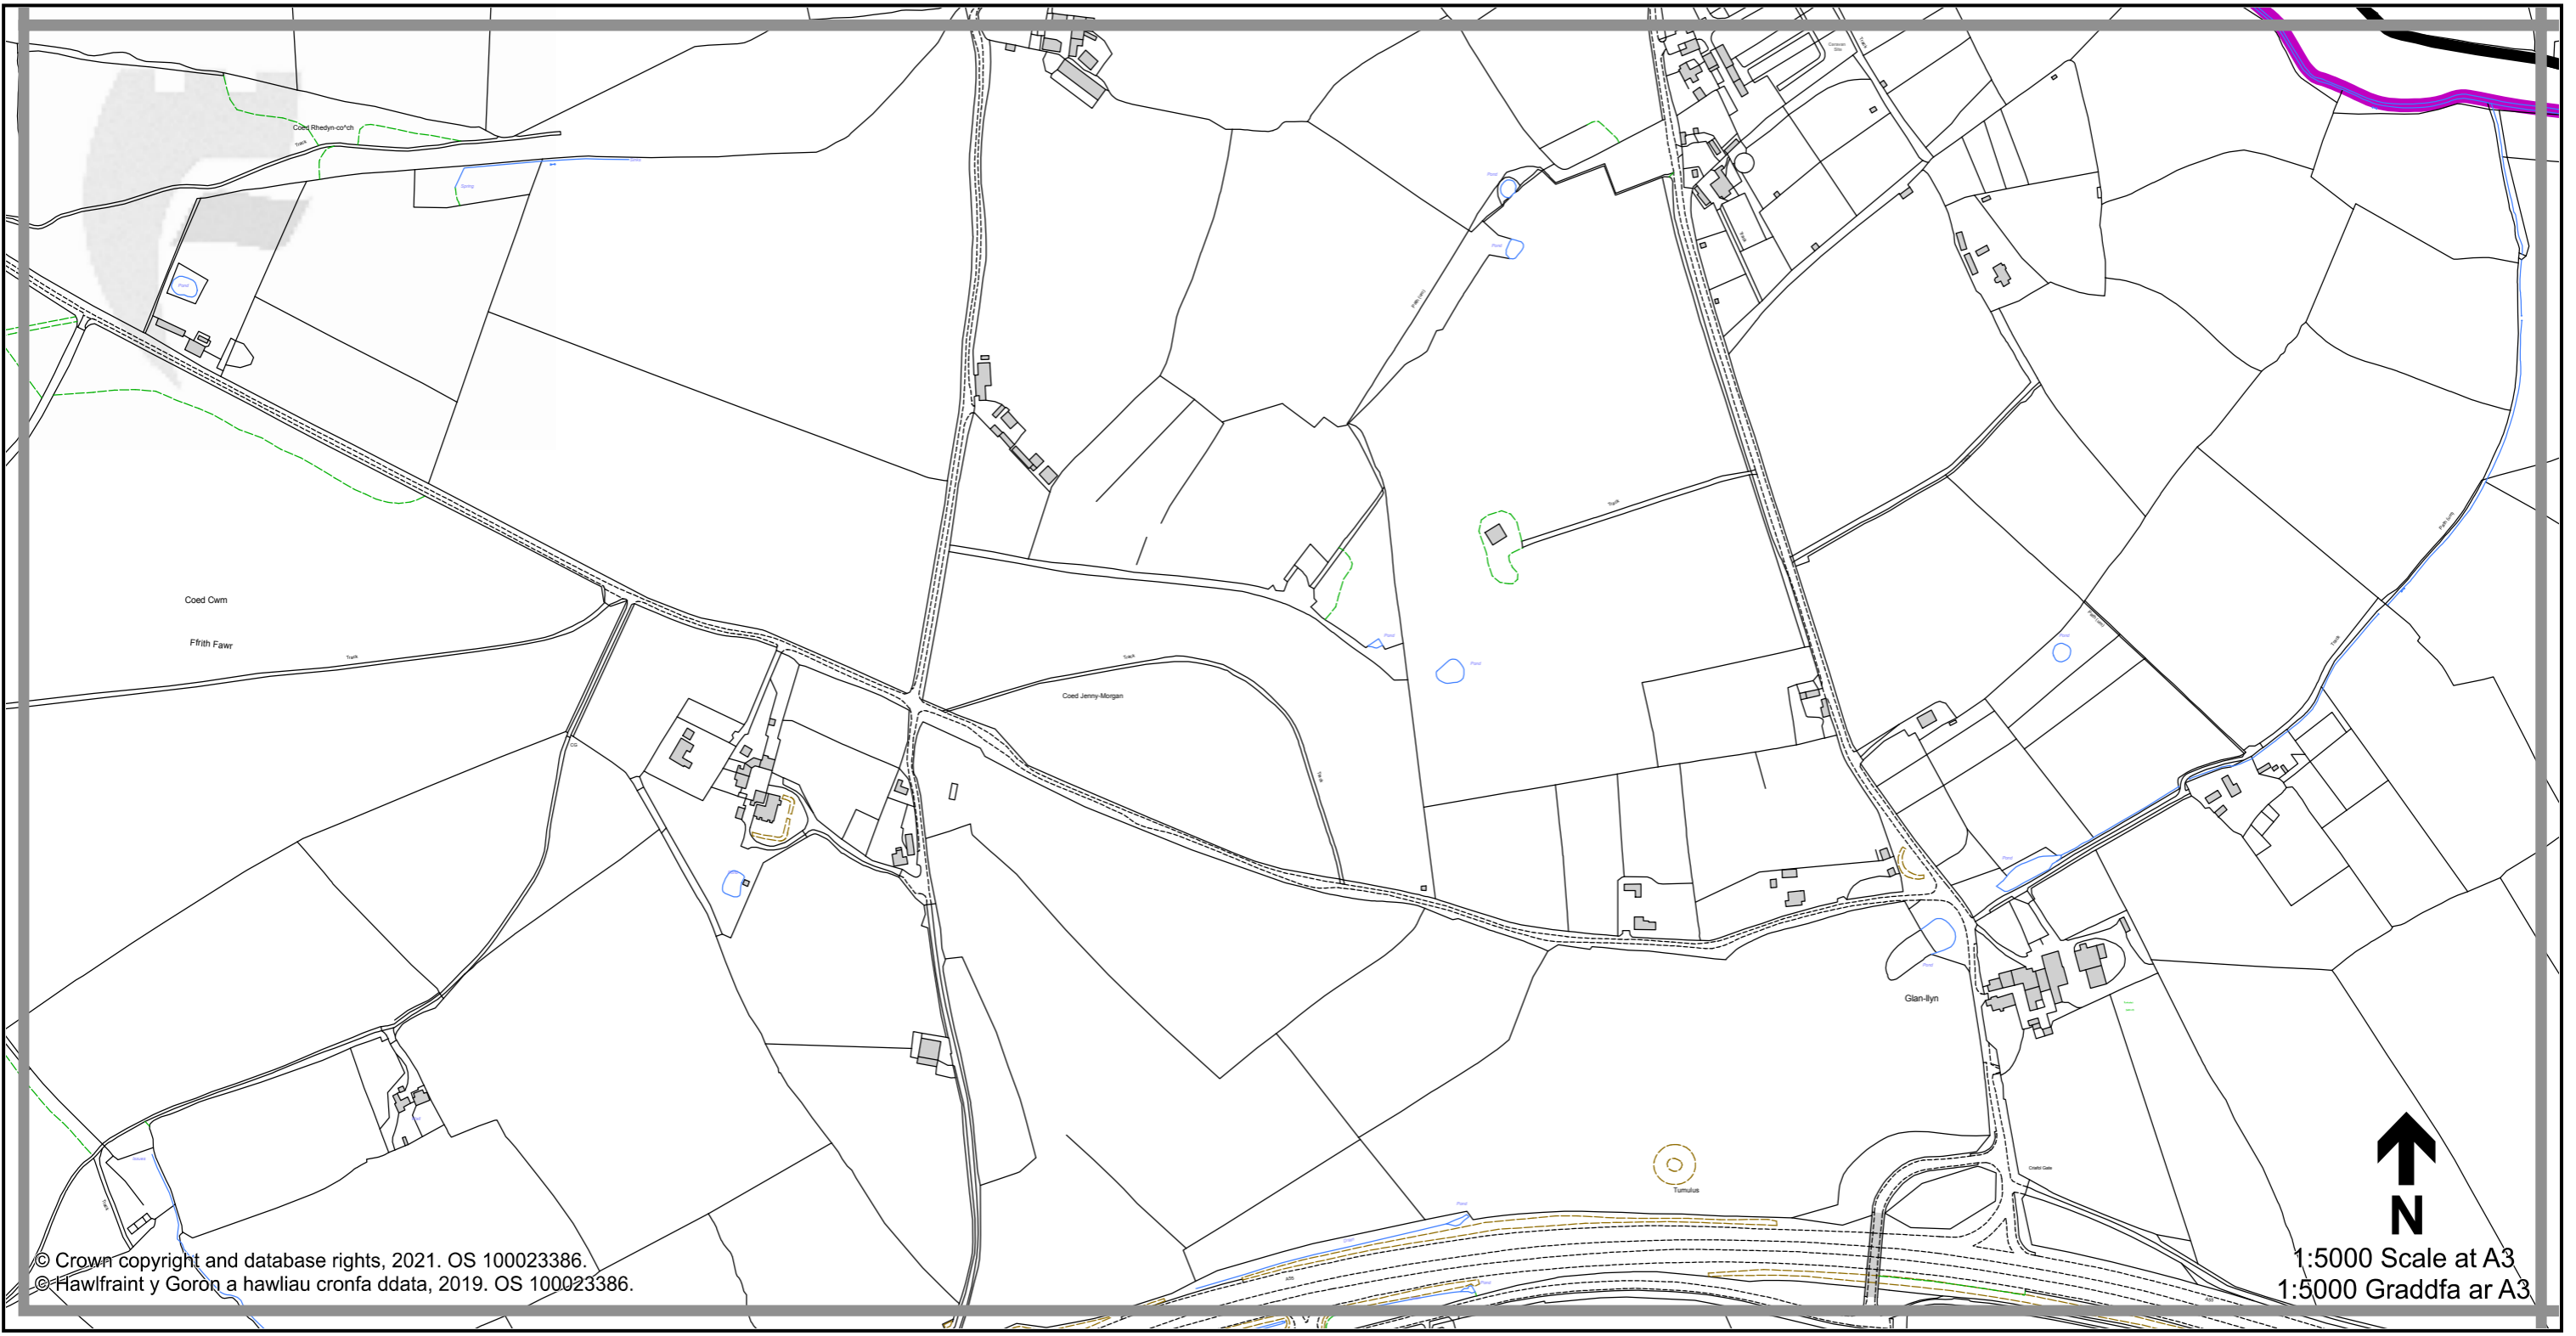

© Crown copyright and database rights, 2021. OS 100023386.
© Hawlfraint y Goron a hawliau cronfa ddata, 2019. OS 100023386.

1:5000 Scale at A3
1:5000 Graddfa ar A3

Legend / Eglurhad

- 20 mph / mya
- Restricted Road' (30mph)
  Ffordd Gyfyngedig (30mya)
- 30 mph by Order
  30 mya drwy Orchymyn
- 40 mph / mya
- 50 mph / mya
- National Speed Limit applies
  Terfyn Cyflymder Cenedlaethol yn berthnasol
- Derestricted by Order (National Speed Limit applies)
  Heb Gyfyngiad drwy Orchymyn (Terfyn Cyflymder Cenedlaethol yn berthnasol)
- Roads subject to separate Orders
  Ffyrdd sy'n destun Gorchmynion ar wahân
- County Boundary / Ffin y Sir

**THE FLINTSHIRE COUNTY COUNCIL (VARIOUS ROADS)
(20MPH, 30MPH, 40MPH, 50MPH AND NATIONAL SPEED LIMITS.
RESTRICTED AND DERESTRICTED ROADS) ORDER 2021.**

**GORCHYMYN (FFYRDD AMRYWIOL) (20MYA, 30MYA, 40MYA,
50MYA A'R TERFYNAU CYFLYMDER CENEDLAETHOL.
FFYRDD CYFYNGEDIG A FFYRDD HEB GYFYNGIAD)
CYNGOR SIR Y FFLINT 2021.**

**Sheet
B24
Dalen**

**Sheet Revision Number:
Rhif Adolgiad Y Ddalen: 1**
**Sheet Active from:
Dalen yn weithredol o: 03/09/2021**