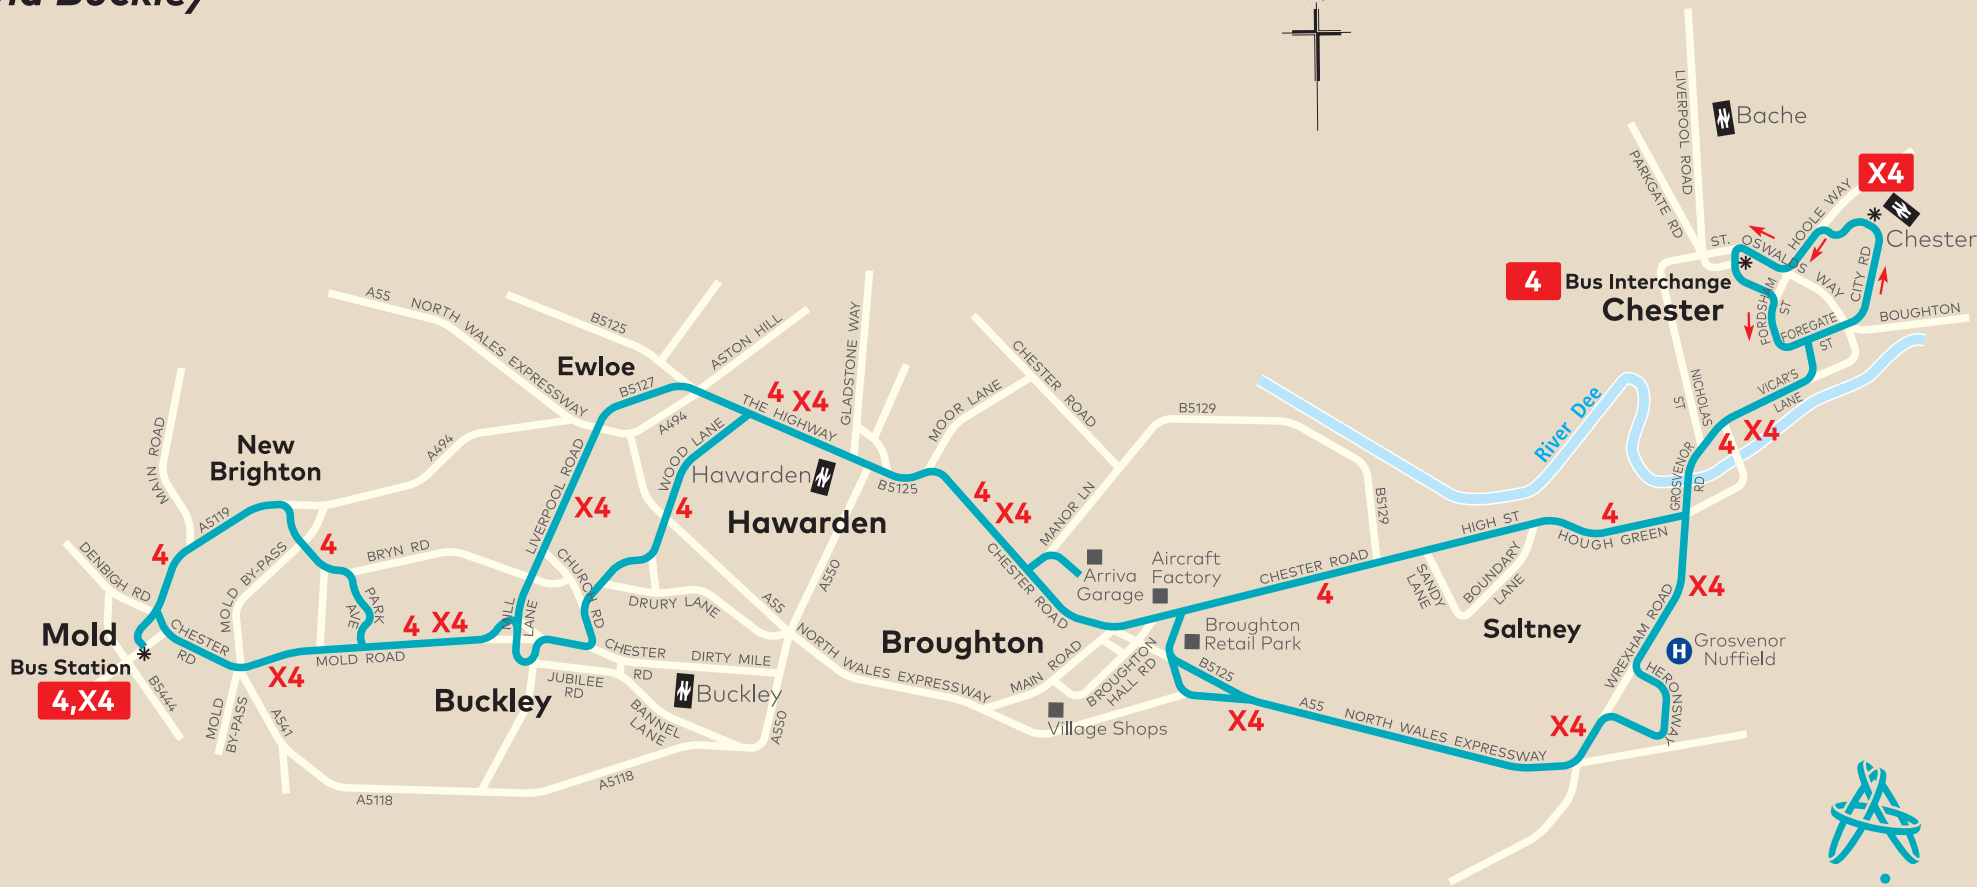

4,X4

Chester to Mold via Buckley

arriva
a DB company

Key

- ARRIVA routes 4,X4
- * Terminus point
- Buses run in direction of arrow
- Railway line and station