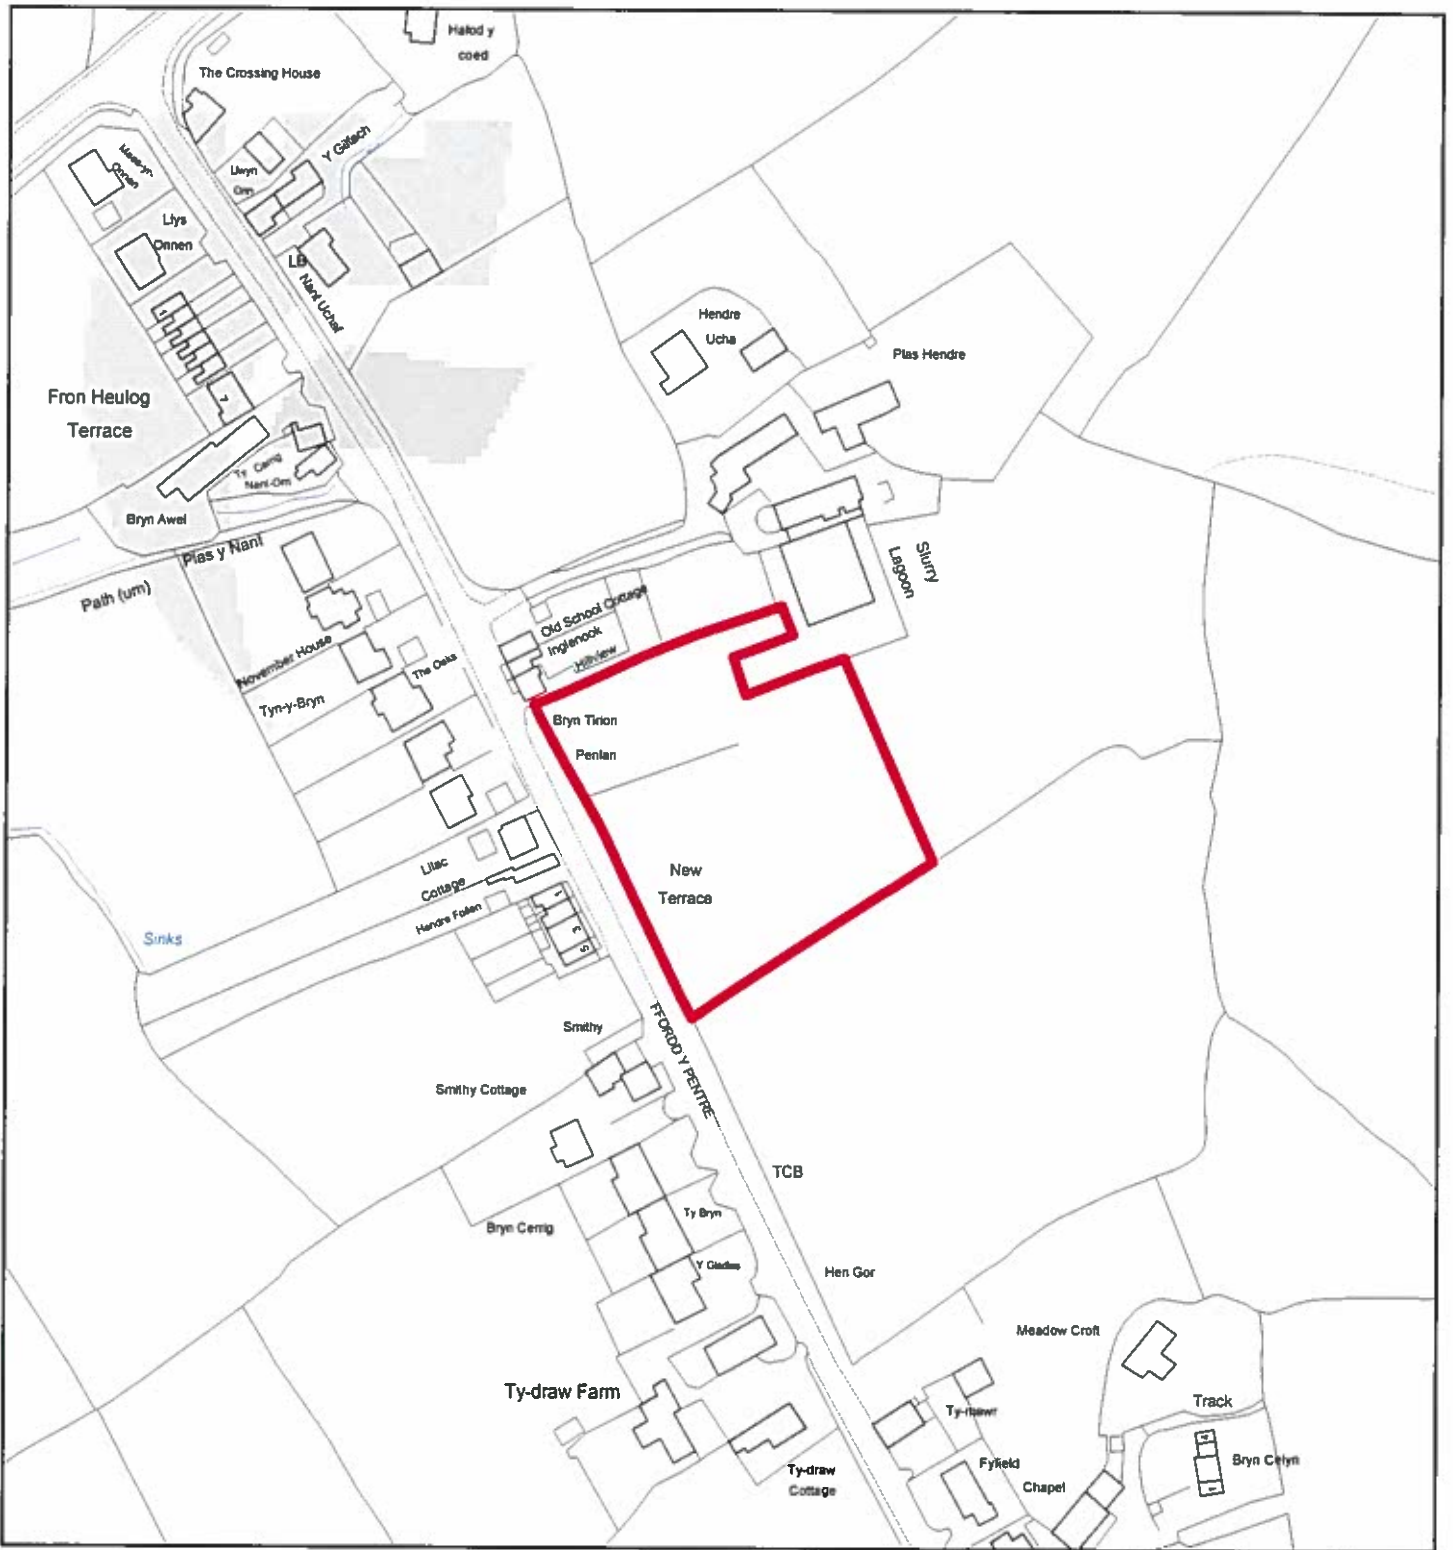

Flintshire Local Development Plan: Candidate Site

Site Reference : NER004
Name / Location of Site : Land adj Hill View, Ffordd Y Pentre, Nercwys
Settlement : Nercwys
Current Use of Site : Agricultural
Proposed Use of Site : Housing
Development or Protection : Development
Area (Hectares) : 0.625064
OS Reference : E323092 N361146

Planning & Environment,
Flintshire County Council,
County Hall, Mold,
Flintshire, CH7 6NF.
Chief Officer: Mr Andrew Farrow

Scale 1:2000 @ A4

Plotted 23/01/2015