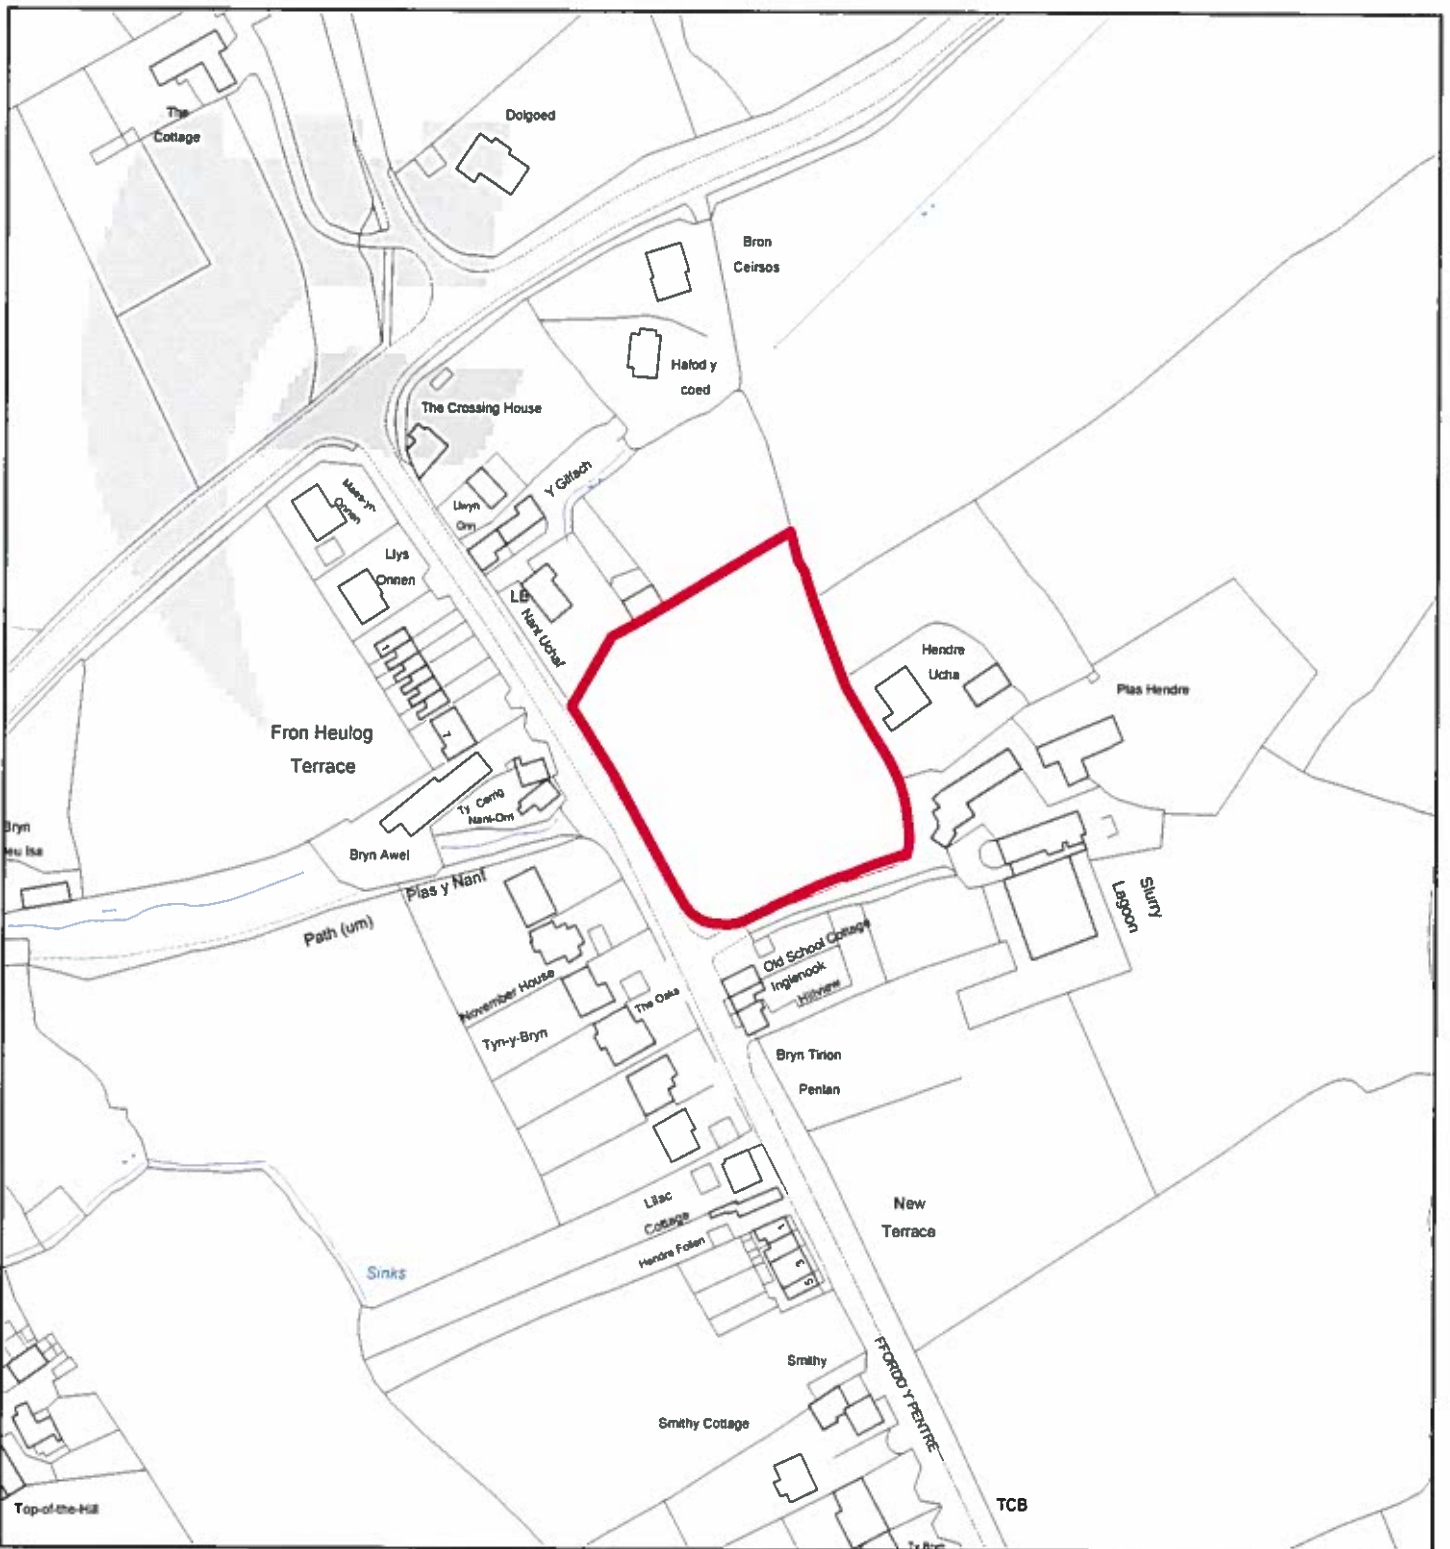

Flintshire Local Development Plan: Candidate Site

Site Reference : NER003
Name / Location of Site : Land west of Hendre Ucha, Ffordd Y Pentre, Nercwys
Settlement : Nercwys
Current Use of Site : Agricultural
Proposed Use of Site : Housing
Development or Protection : Development
Area (Hectares) : 0.553109
OS Reference : E323034 N361257

Planning & Environment,
Flintshire County Council,
County Hall, Mold,
Flintshire, CH7 6NF.
Chief Officer: Mr Andrew Farrow

Scale 1:2000 @ A4

Plotted 23/01/2015