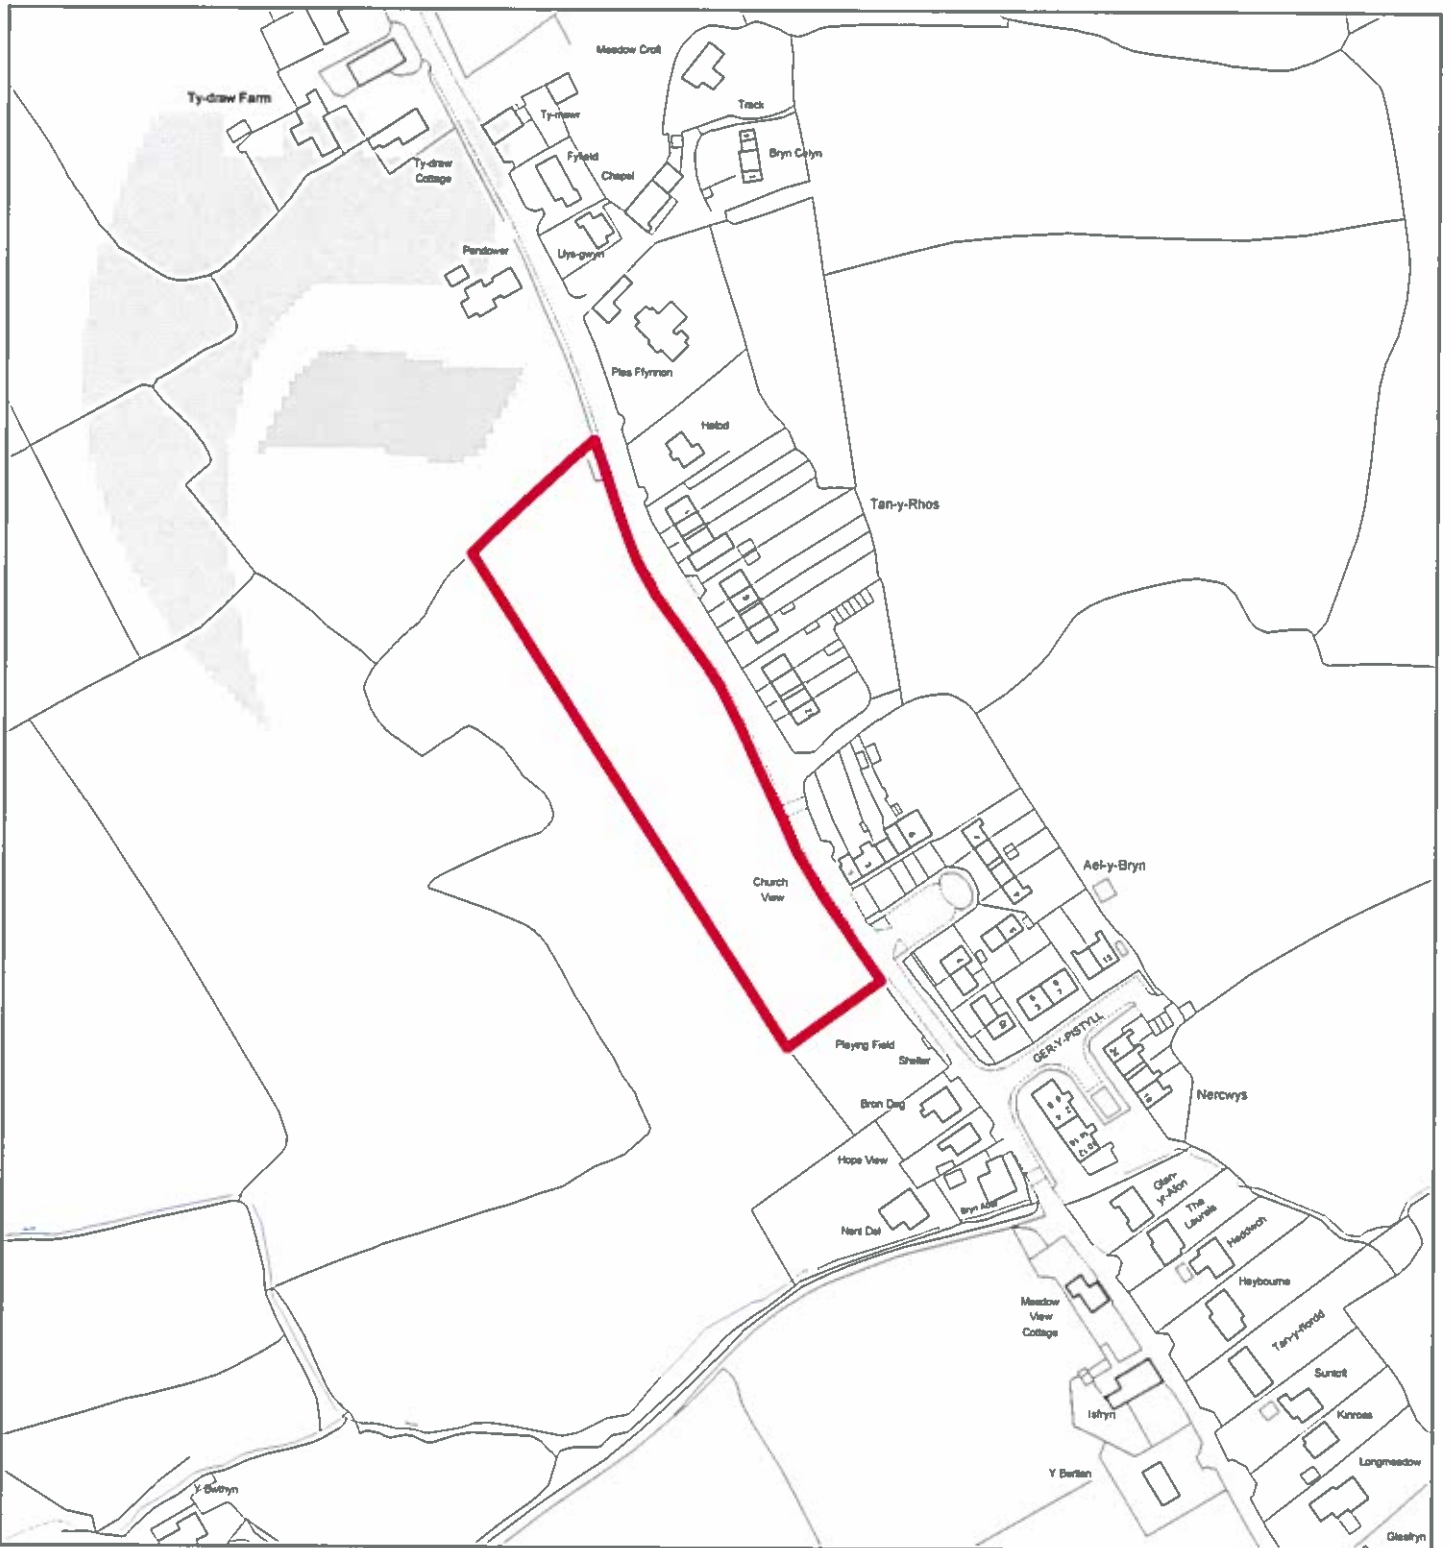

Flintshire Local Development Plan: Candidate Site

Site Reference : NER006
Name / Location of Site : Land west of Tan Y Rhos and Church View, Ffordd Y Pentre, Nercwys
Settlement : Nercwys
Current Use of Site : Agricultural
Proposed Use of Site : Housing
Development or Protection : Development
Area (Hectares) : 0.845893
OS Reference : E323196 N360781

Planning & Environment,
Flintshire County Council,
County Hall, Mold,
Flintshire, CH7 6NF.
Chief Officer: Mr Andrew Farrow

Scale 1:2500 @ A4

Plotted 23/01/2015