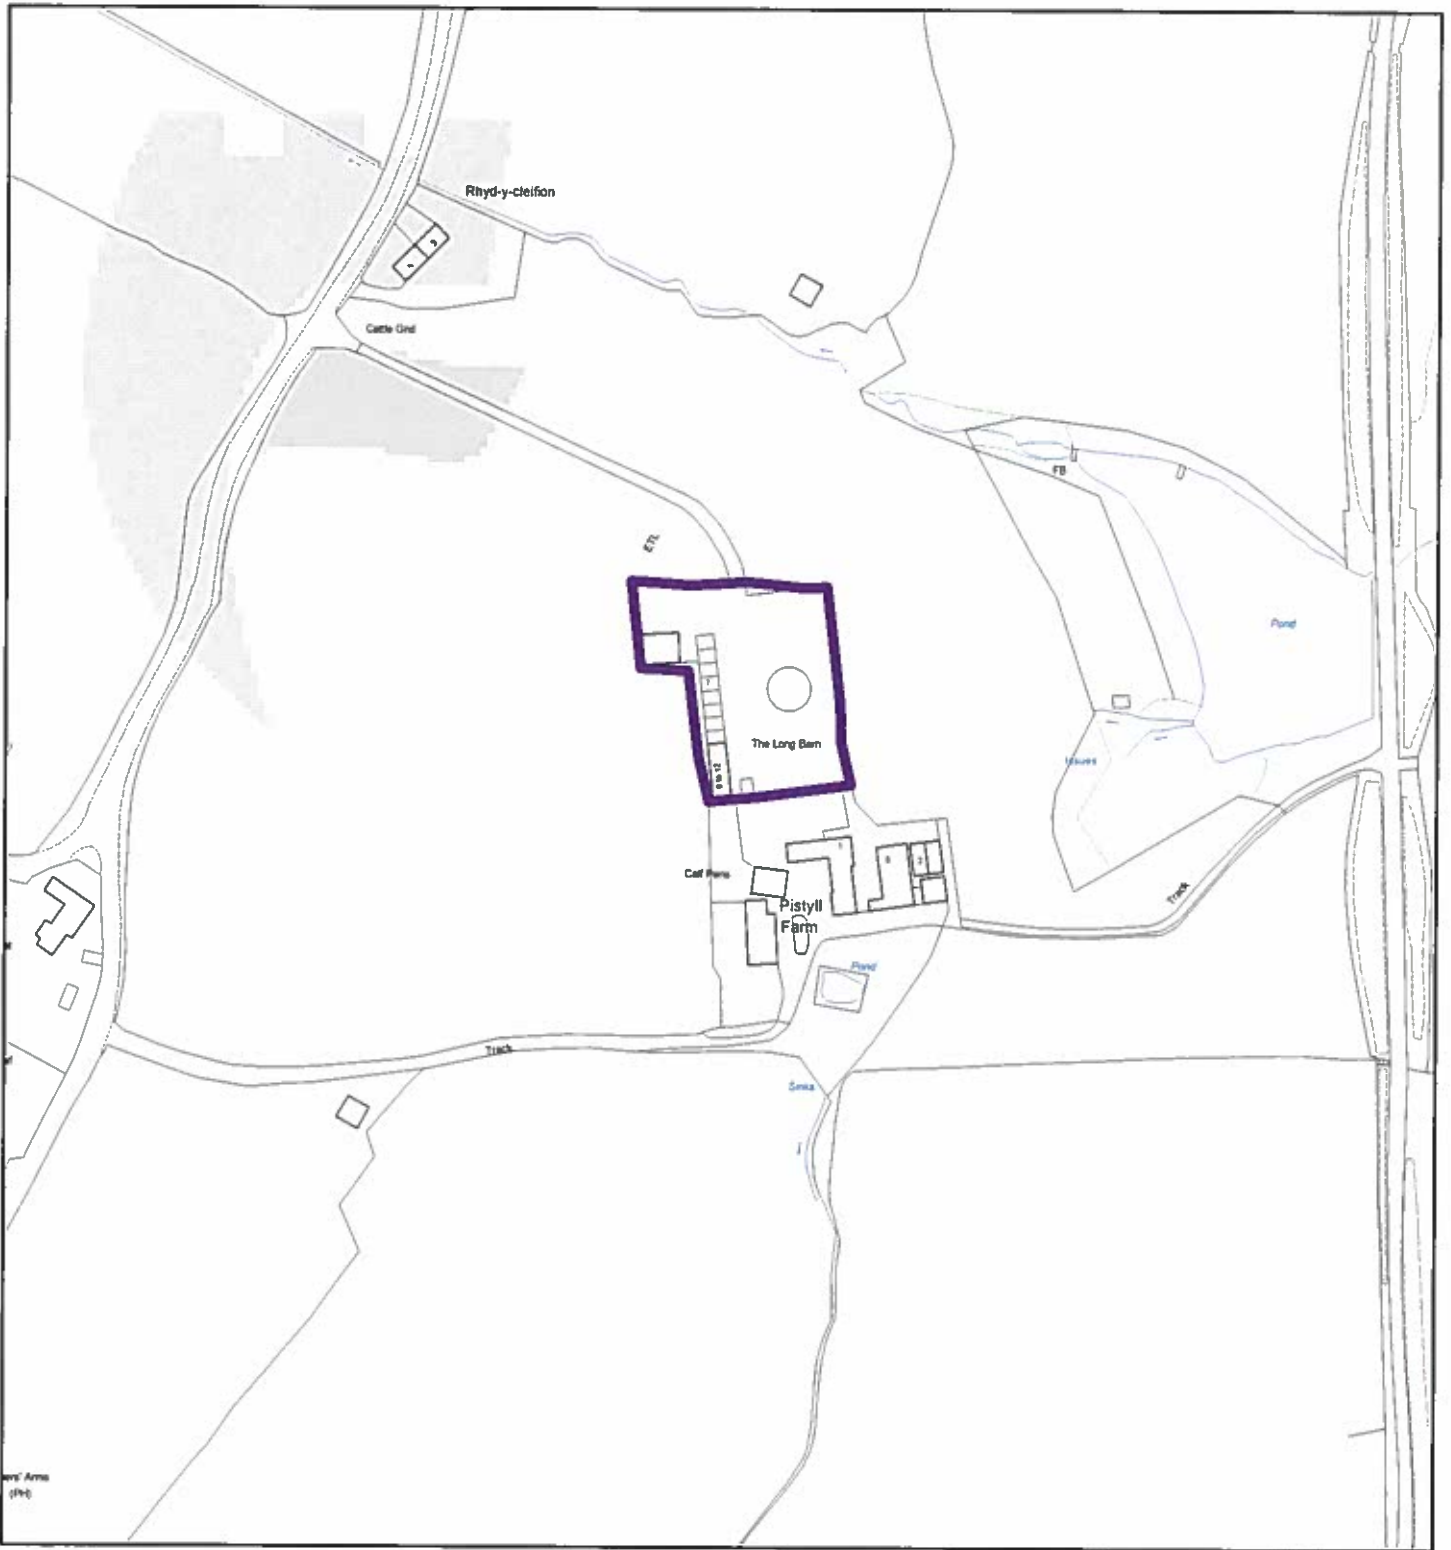

Flintshire Local Development Plan: Candidate Site

Site Reference : NER002
Name / Location of Site : Pistyll Far, Nercwys
Settlement : Nercwys
Current Use of Site : Mixed Use
Proposed Use of Site : Employment
Development or Protection : Development
Area (Hectares) : 0.381972
OS Reference : E324131 N360707

Planning & Environment,
Flintshire County Council,
County Hall, Mold,
Flintshire, CH7 6NF.
Chief Officer: Mr Andrew Farrow

Scale 1:2500 @ A4

Plotted 23/01/2015