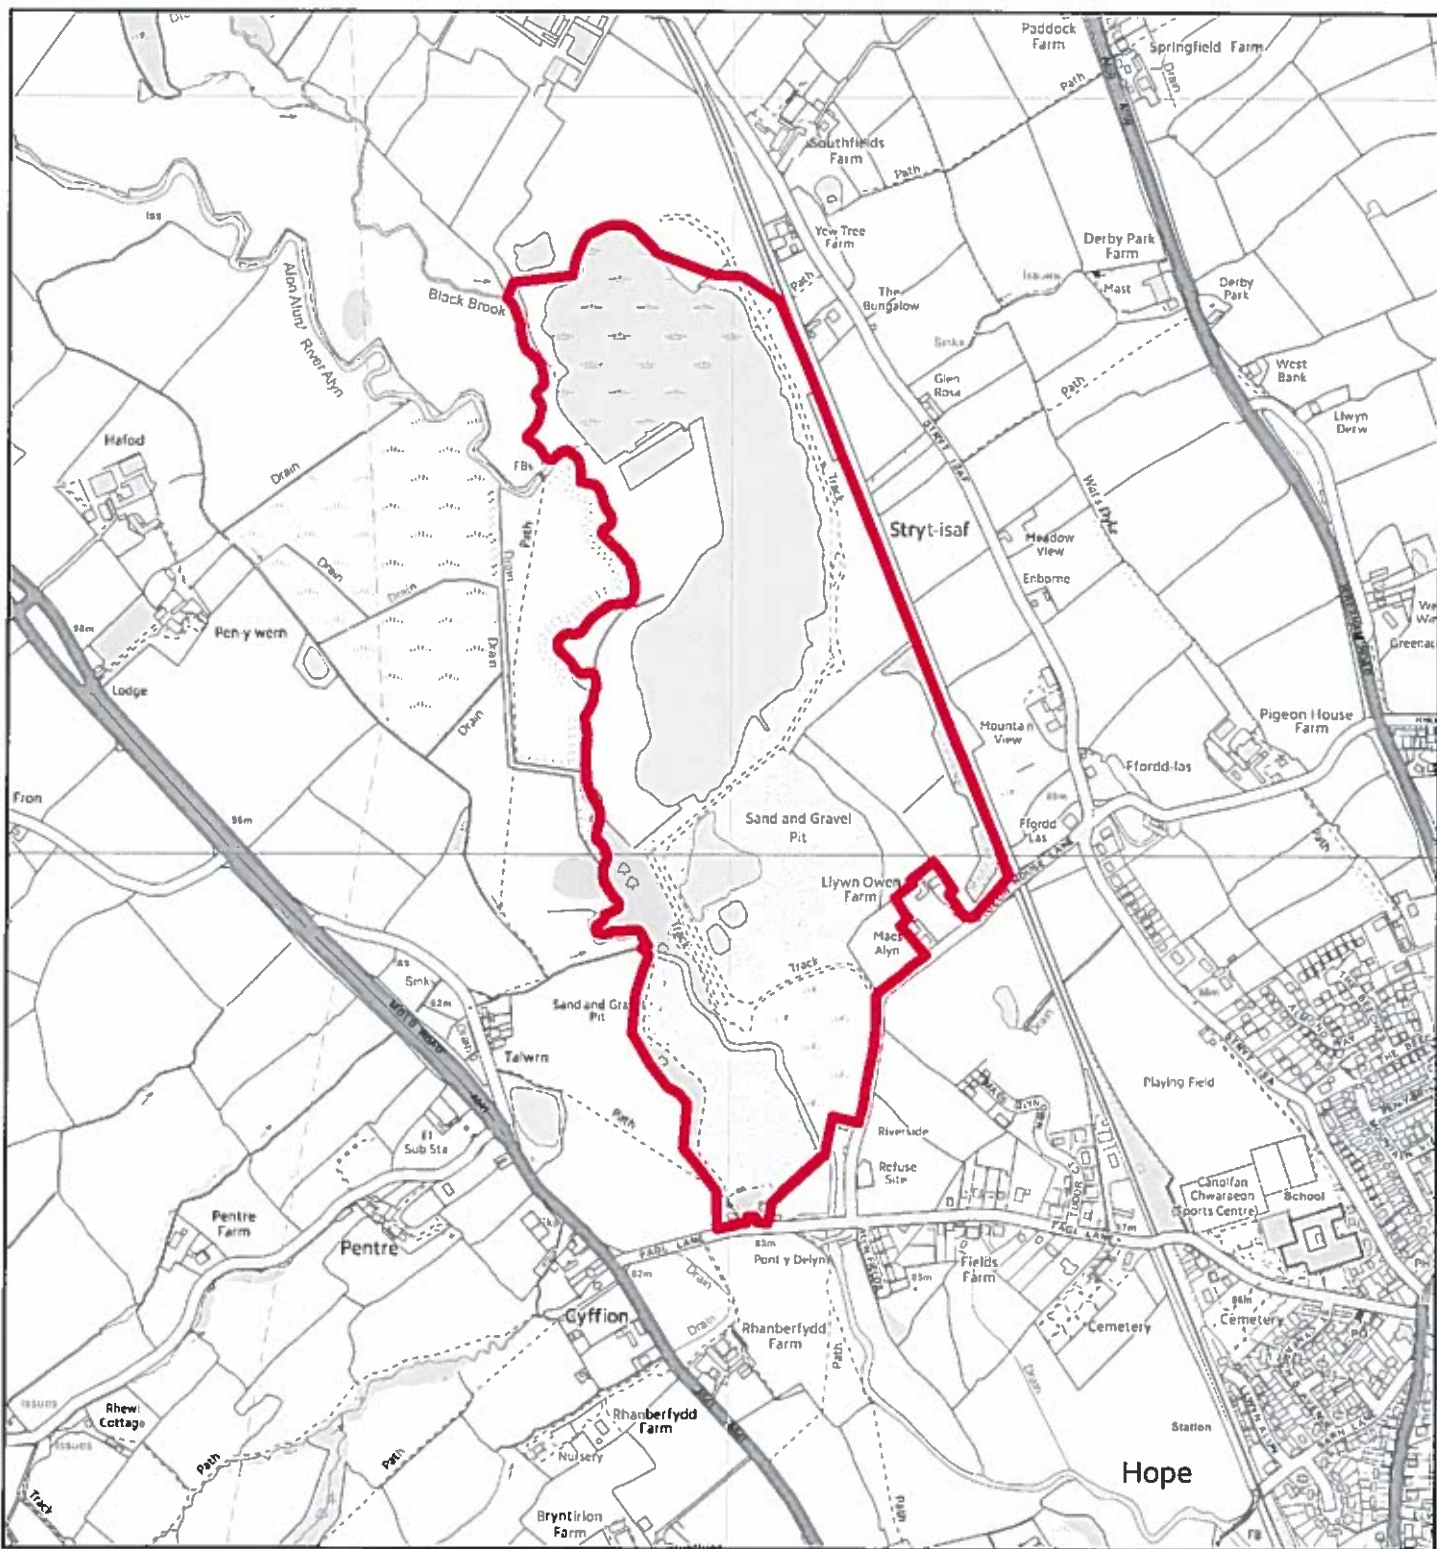

Flintshire Local Development Plan: Candidate Site

Site Reference : HCAC016
Name / Location of Site : Former Quarry, Fagl lane, Hope
Settlement : Hope / Caergwrie / Abermorddu / Cefn y Bedd
Current Use of Site : Quarry
Proposed Use of Site : Mixed Use (Country Park)
Development or Protection : Development
Area (Hectares) : 46.1918
OS Reference : E330034 N359167