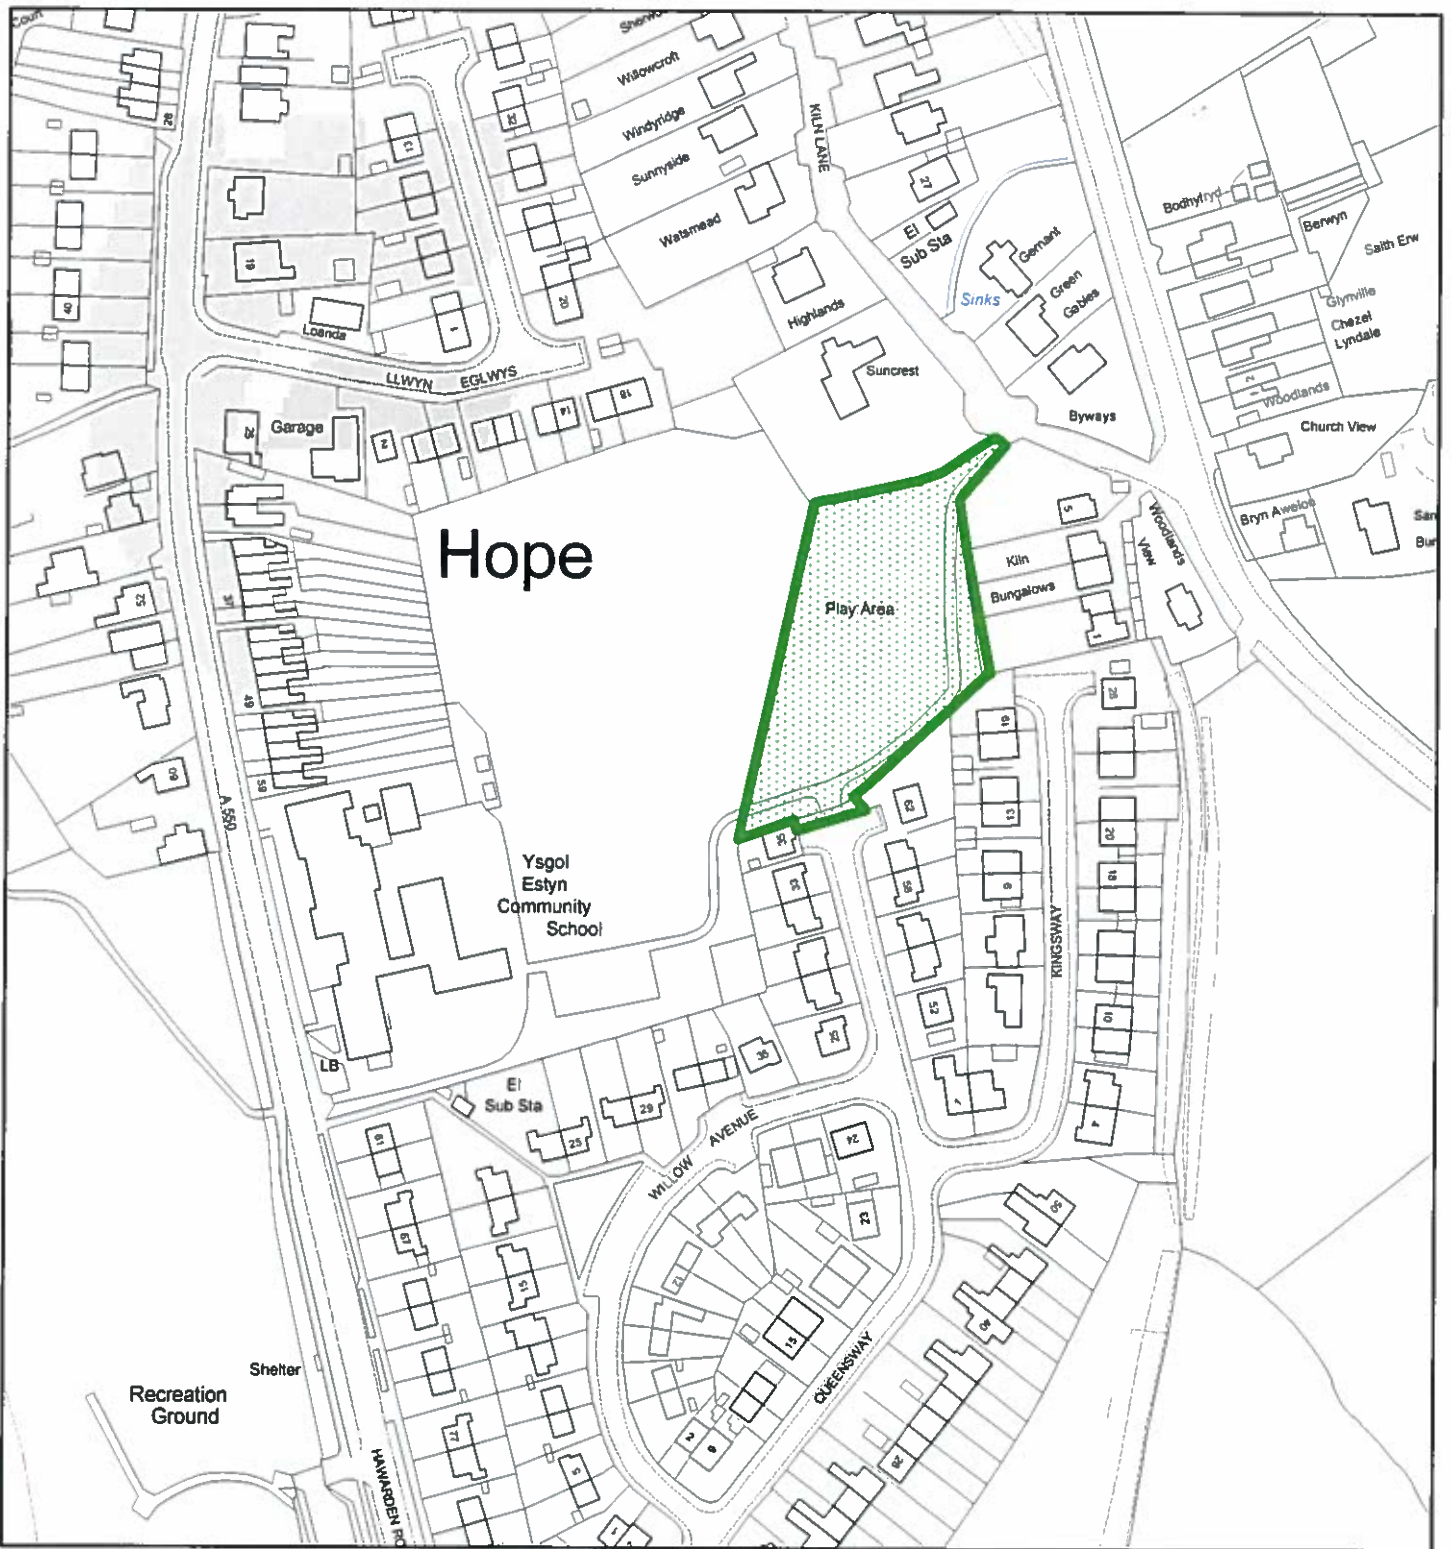

Flintshire Local Development Plan: Candidate Site

Site Reference : HCAC014
Name / Location of Site : Play Area, Queensway, Hope
Settlement : Hope / Caergwrle / Abermorddu / Cefn y Bedd
Current Use of Site : Leisure
Proposed Use of Site : Leisure
Development or Protection : Protection
Area (Hectares) : 0.400754
OS Reference : E331070 N358057

Planning & Environment,
Flintshire County Council,
County Hall, Mold,
Flintshire, CH7 6NF.
Chief Officer: Mr Andrew Farrow

Scale 1:2000 @ A4

Plotted 16/01/2015