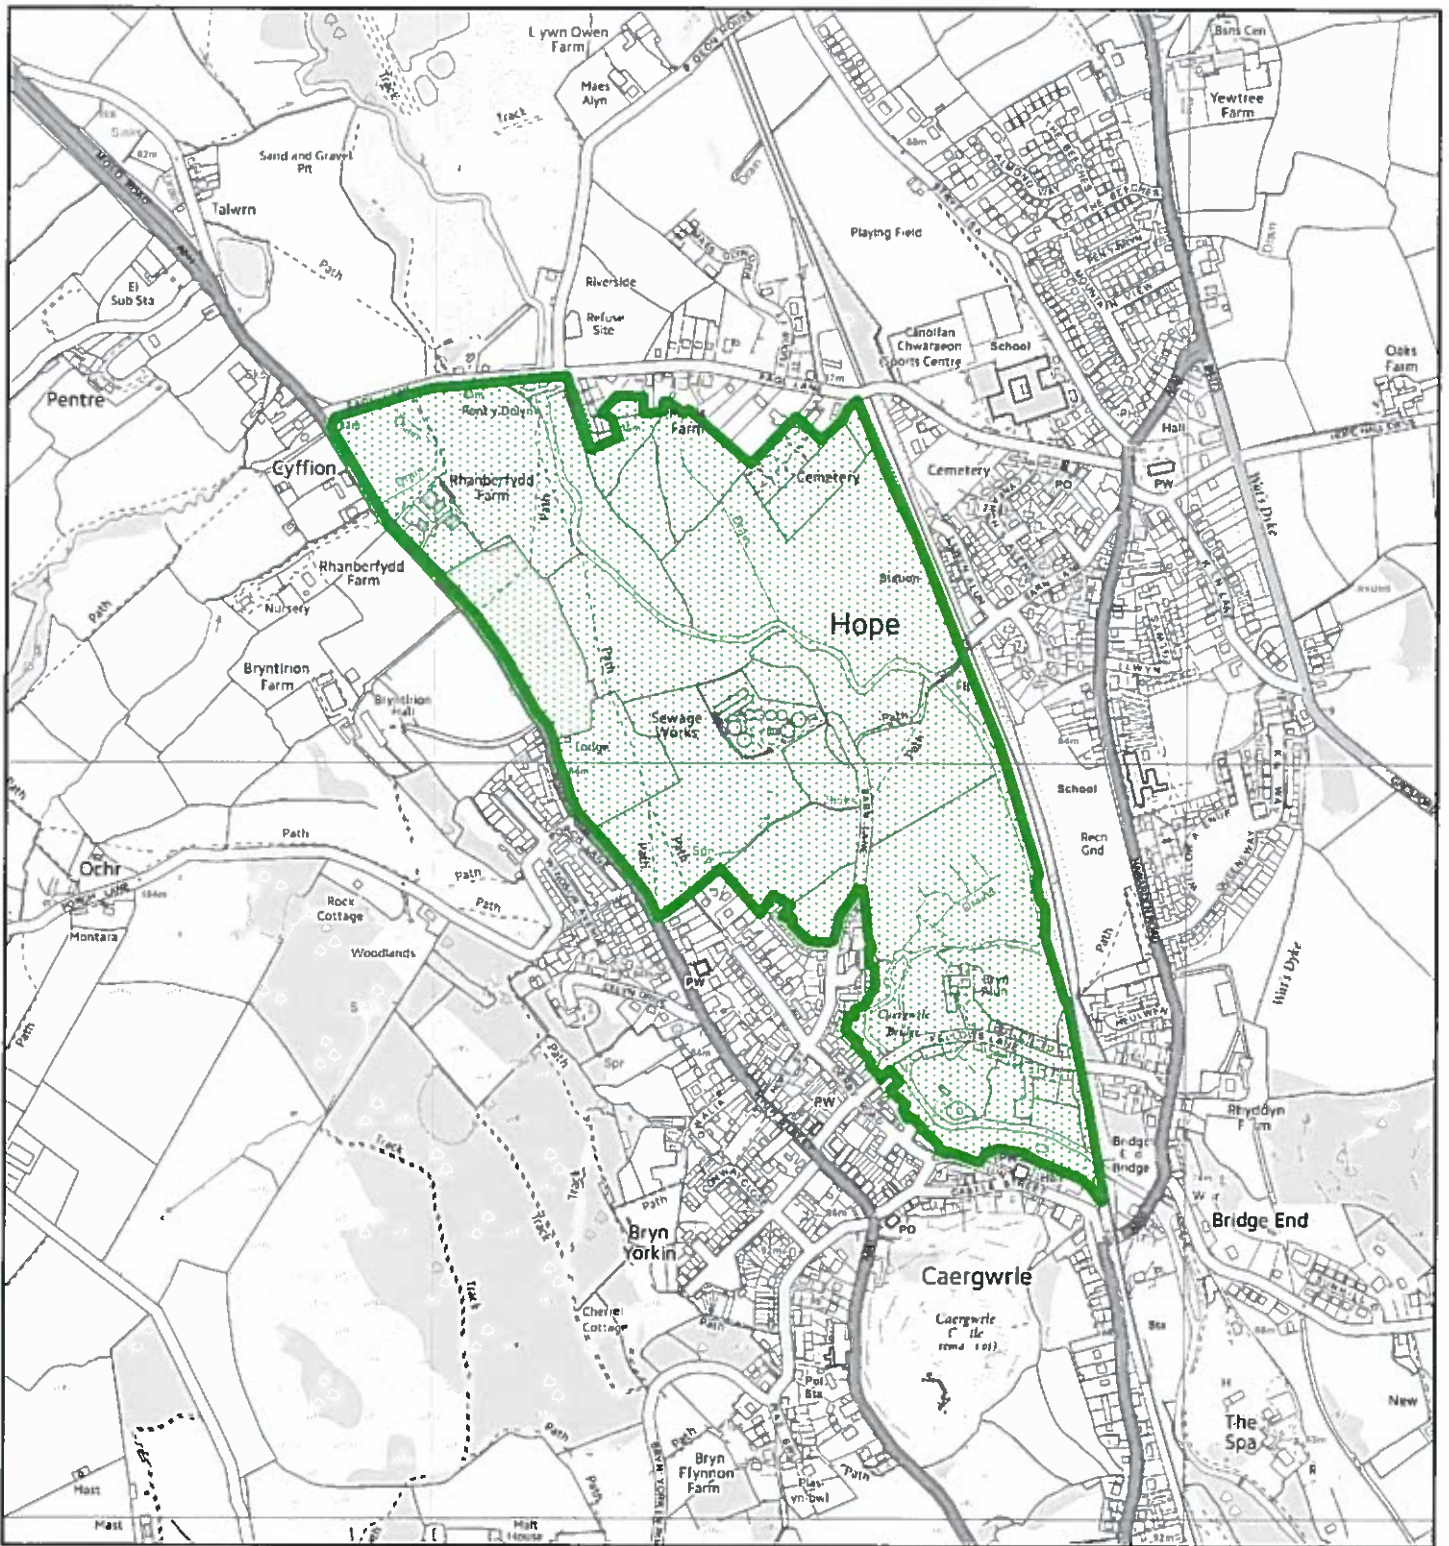

Flintshire Local Development Plan: Candidate Site

Site Reference : HCAC009
Name / Location of Site : Land between Hope and Caergwrle
Settlement : Hope / Caergwrle / Abermorddu / Cefn y Bedd
Current Use of Site : Green Barrier
Proposed Use of Site : Green Barrier
Development or Protection : Protection
Area (Hectares) : 49.3917
OS Reference : E330376 N357965