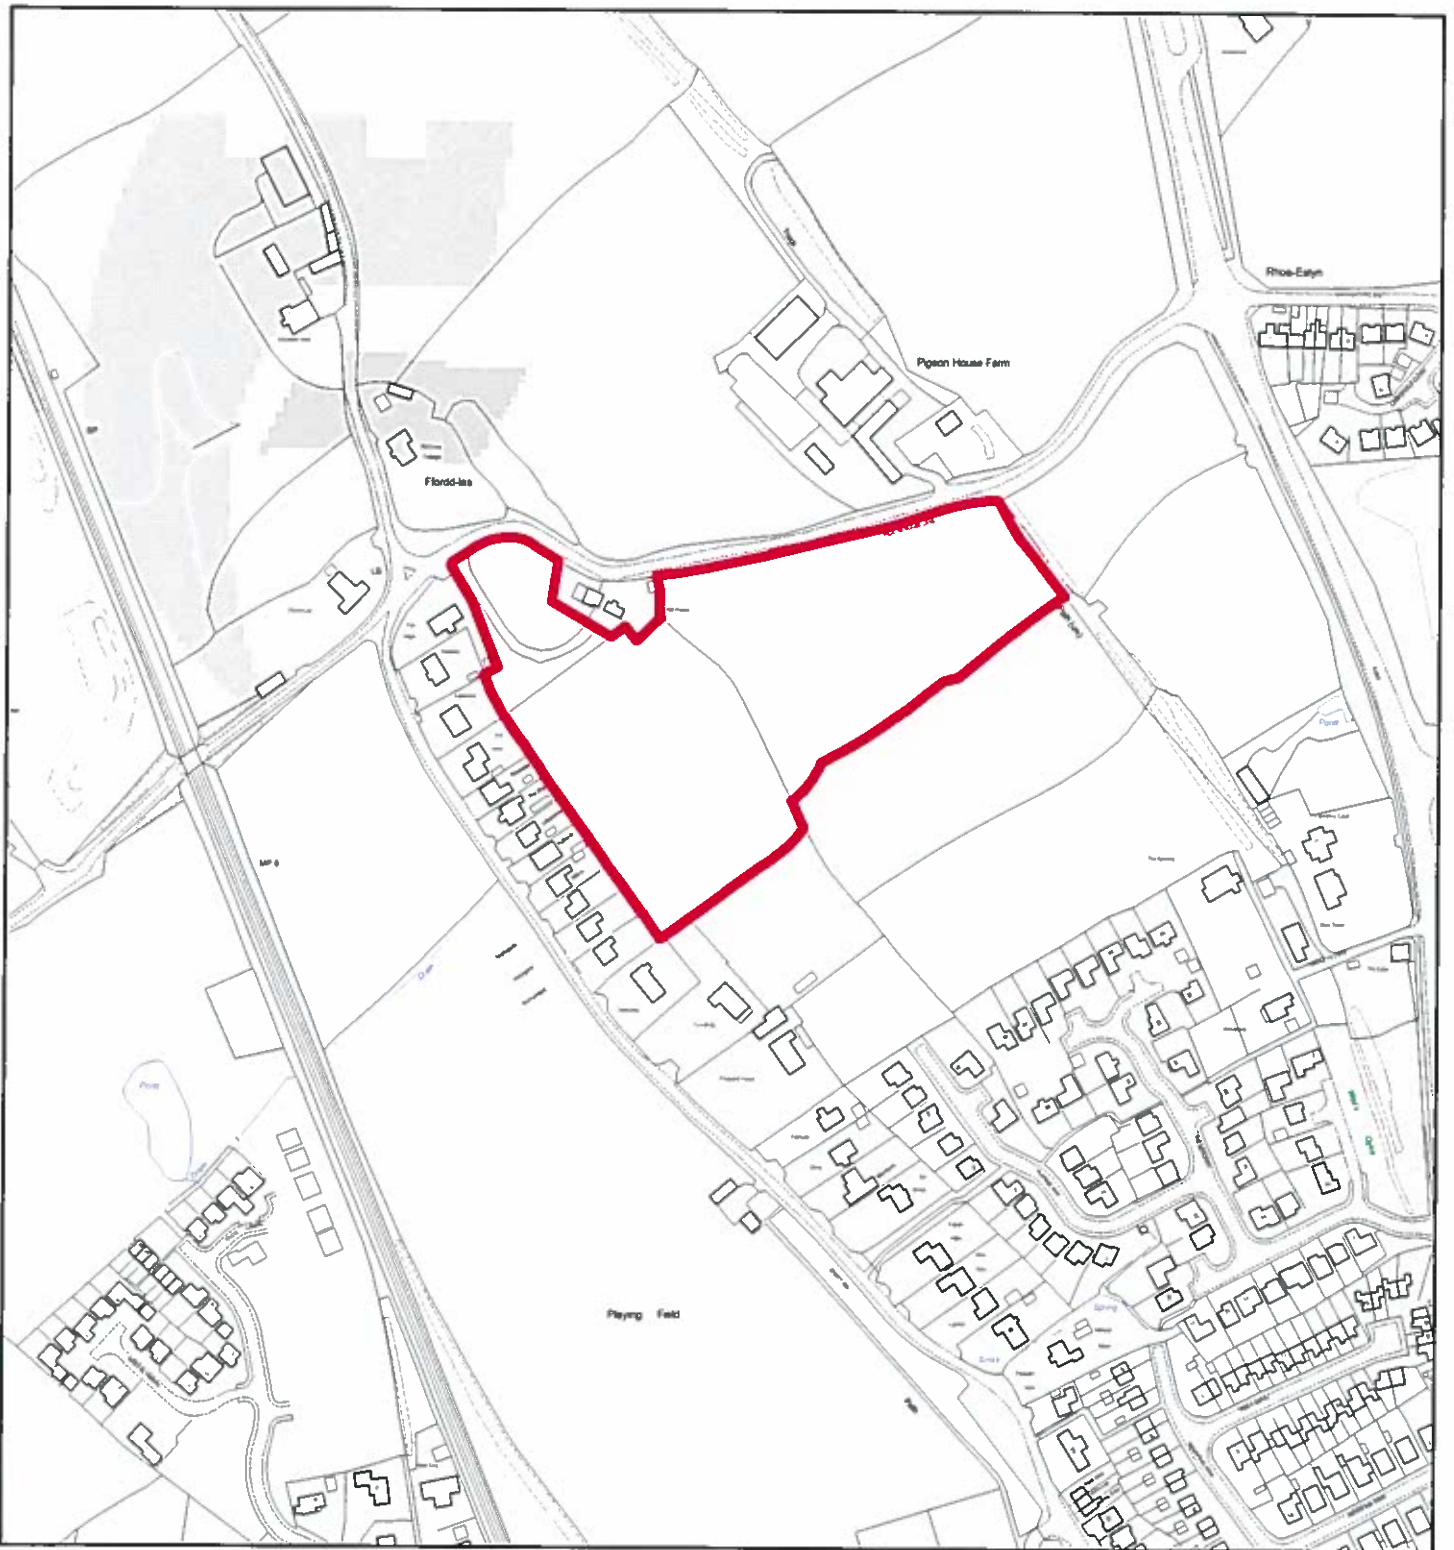

Flintshire Local Development Plan: Candidate Site

Site Reference : HCAC015
Name / Location of Site : Land rear of Well House, Pigeon House Lane, Hope
Settlement : Hope / Caergwrie / Abermorddu / Cefn y Bedd
Current Use of Site : Agricultural
Proposed Use of Site : Housing
Development or Protection : Development
Area (Hectares) : 2.75142
OS Reference : E330657 N358986

Planning & Environment,
Flintshire County Council,
County Hall, Mold,
Flintshire, CH7 6NF.
Chief Officer: Mr Andrew Farrow

Scale 1:3500 @ A4

Plotted 16/01/2015