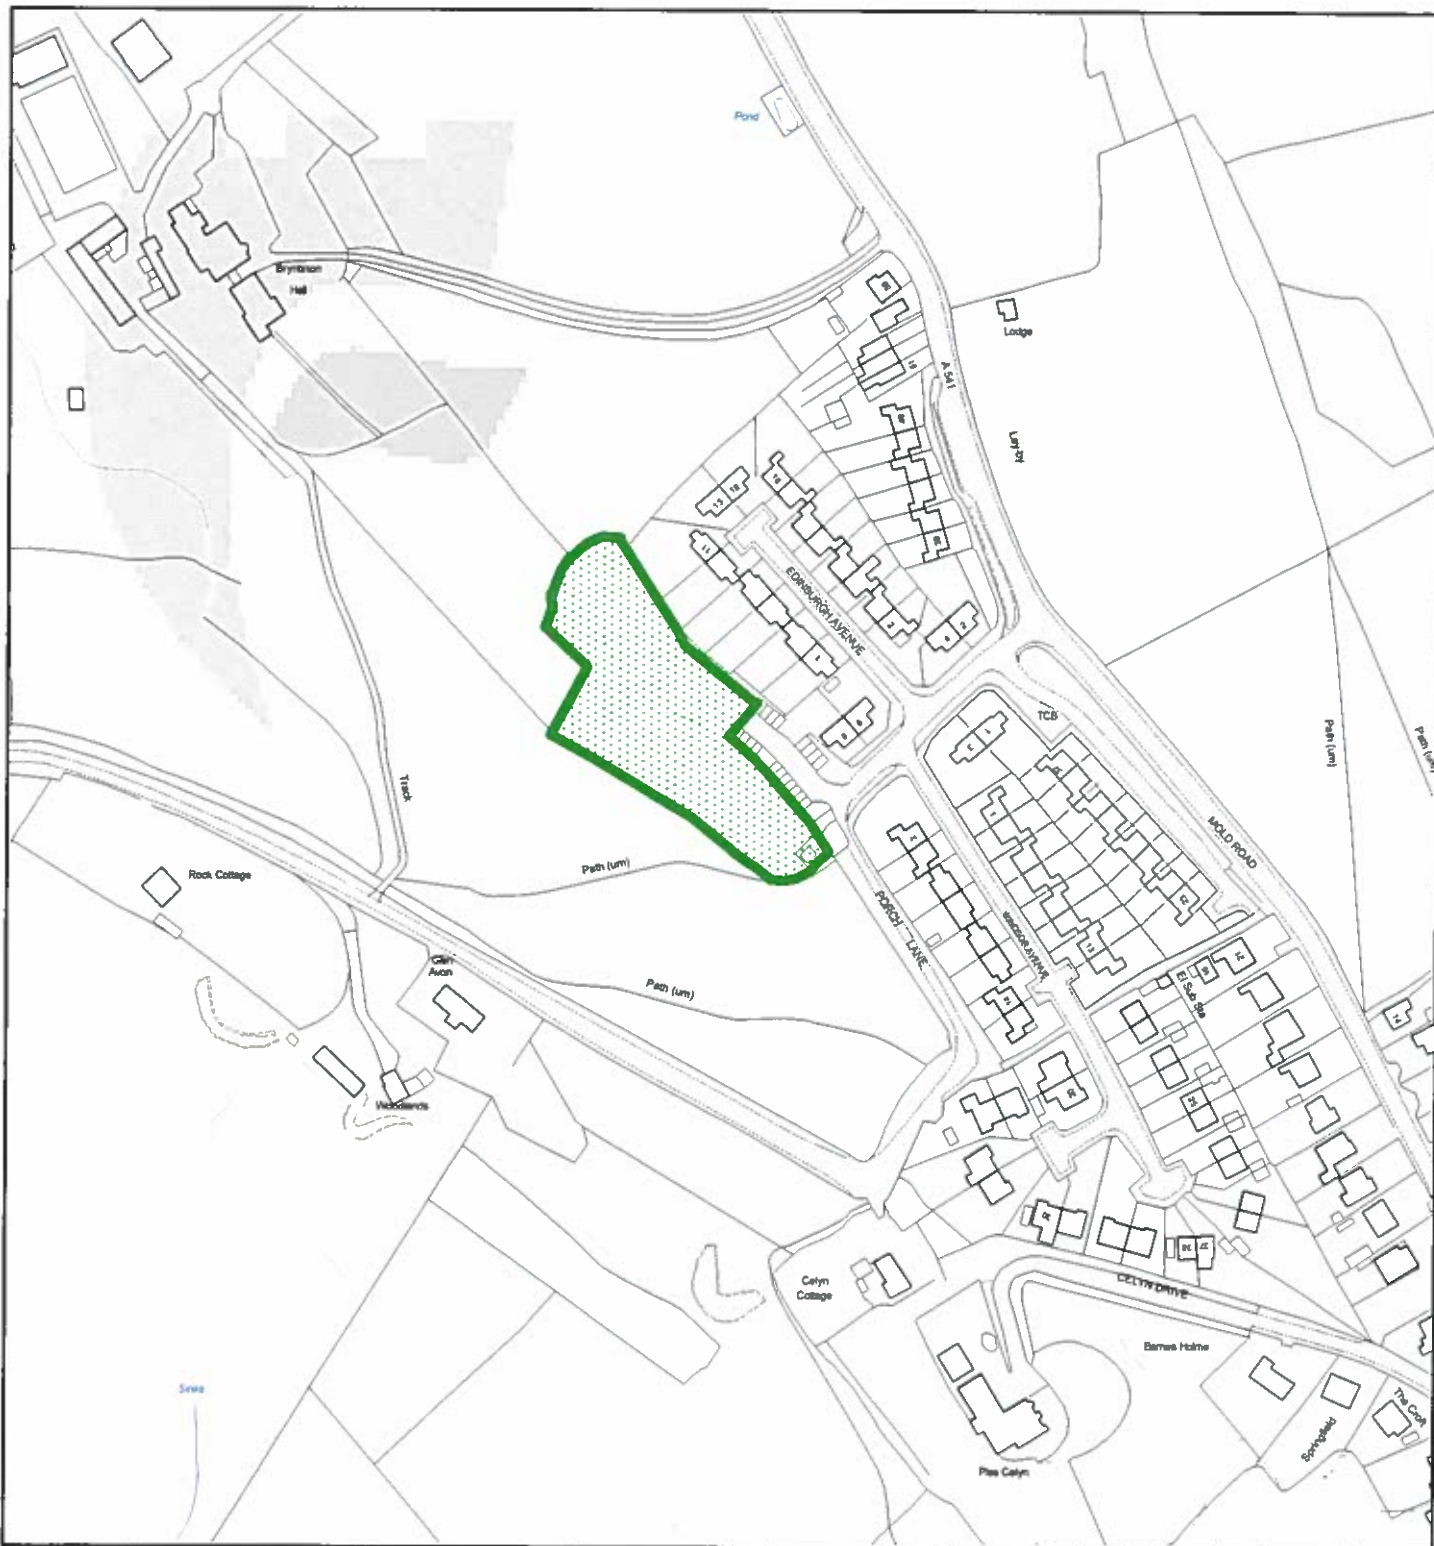

Flintshire Local Development Plan: Candidate Site

Site Reference : HCAC013
Name / Location of Site : Play Area, Porch Lane, Caergwrlle
Settlement : Hope / Caergwrlle / Abermorddu / Cefn y Bedd
Current Use of Site : Leisure
Proposed Use of Site : Leisure
Development or Protection : Protection
Area (Hectares) : 0.454439
OS Reference : E330071 N357898