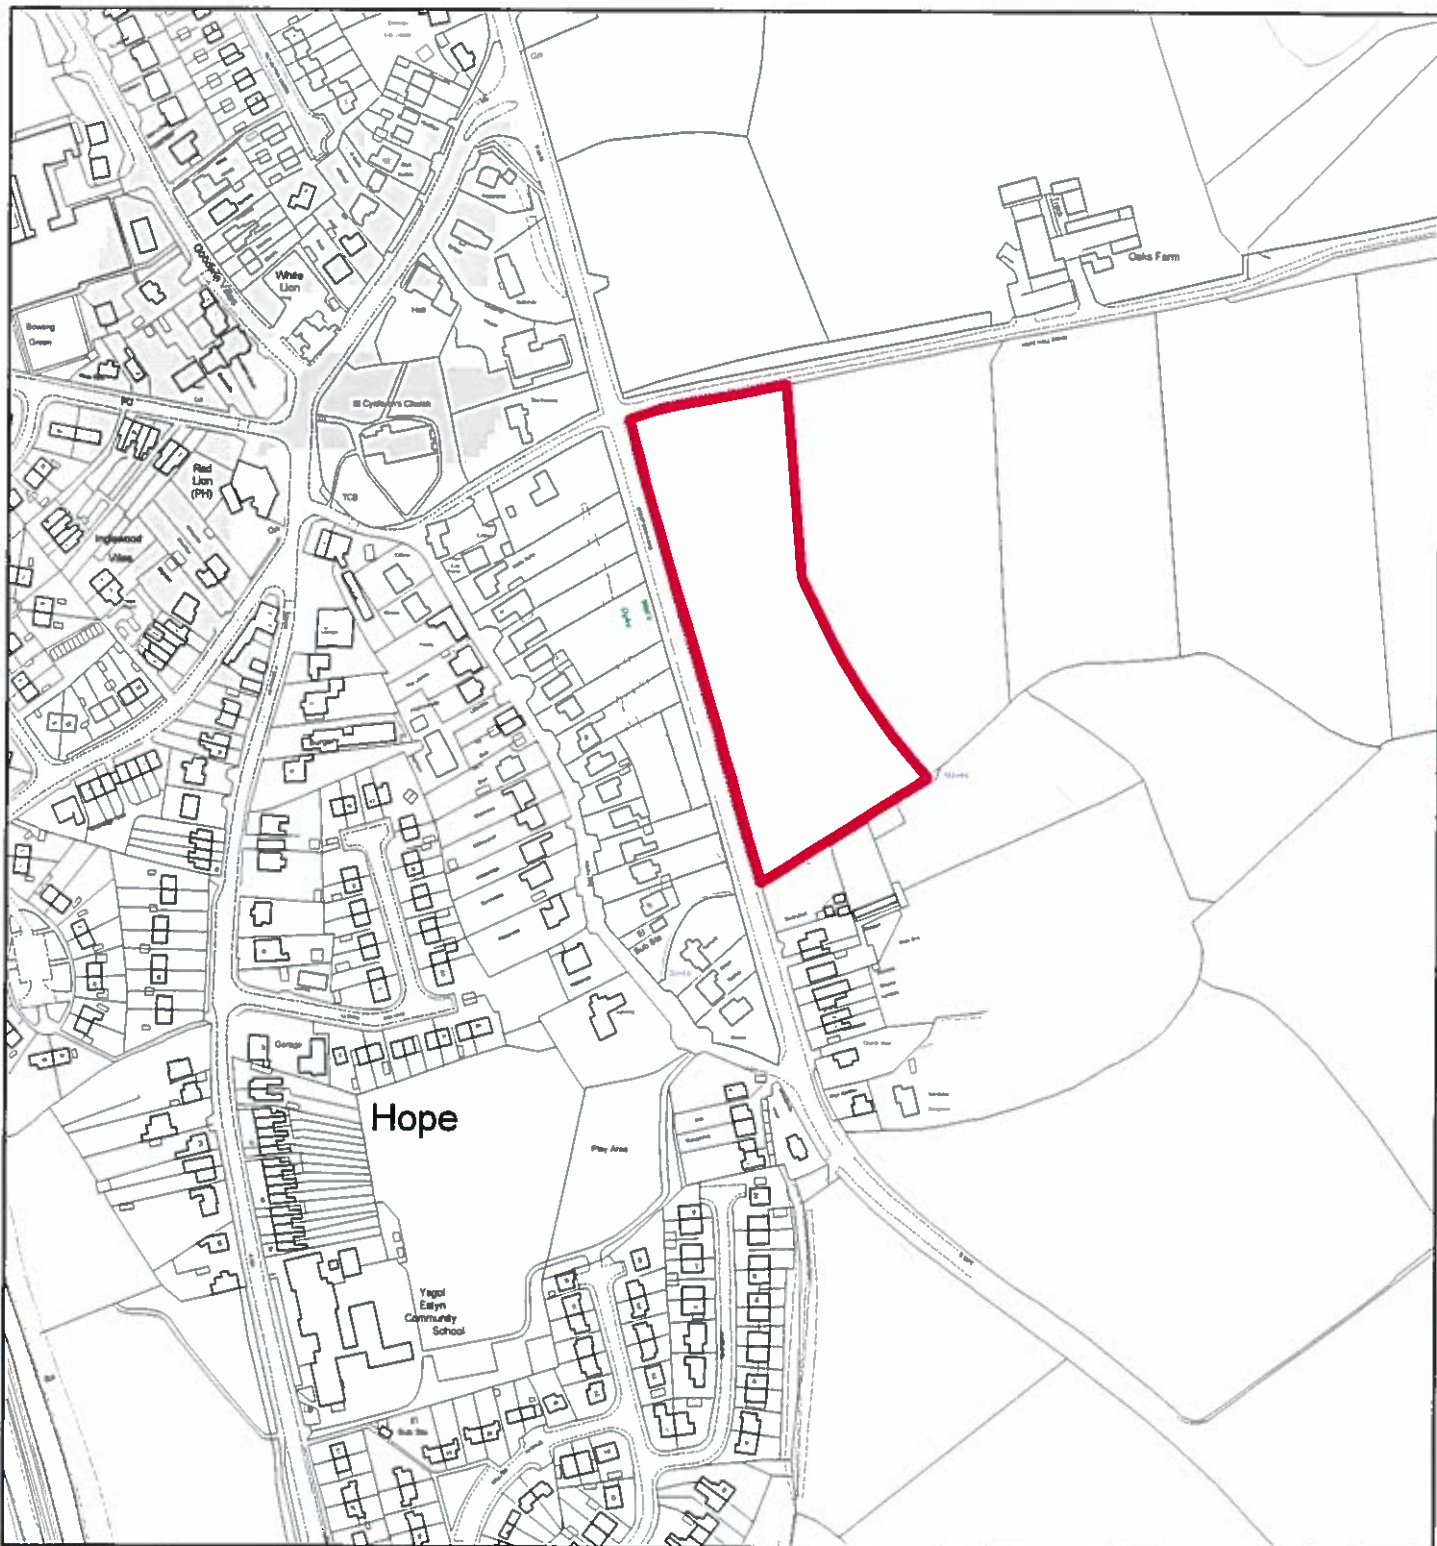

Flintshire Local Development Plan: Candidate Site

Site Reference : HCAC028
Name / Location of Site : Land on south side of junction Gresford Rd and Hope Hall Drive, Hope
Settlement : Hope / Caergwrlle / Abermorddu / Cefn y Bedd
Current Use of Site : Agricultural
Proposed Use of Site : Housing
Development or Protection : Development
Area (Hectares) : 1.44134
OS Reference : E331143 N358303