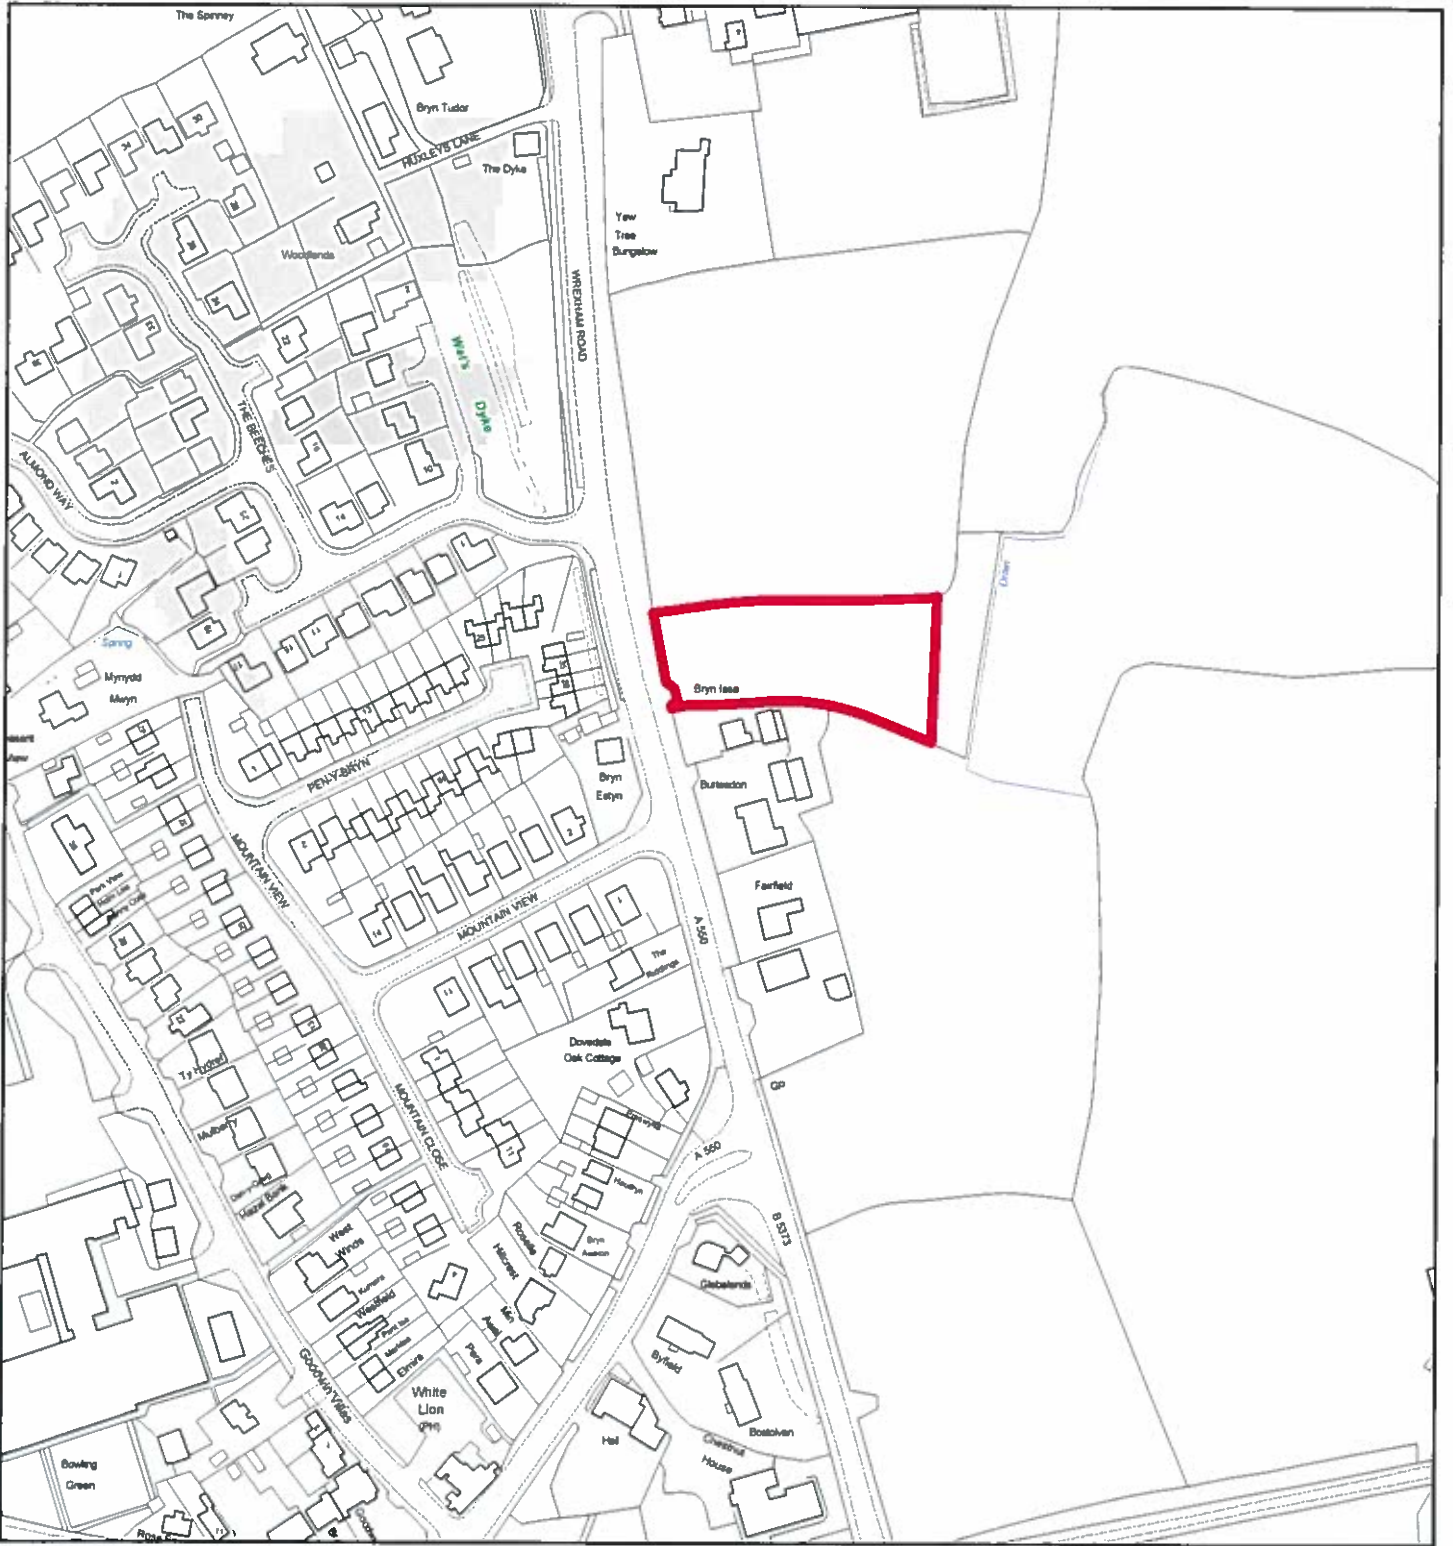

Flintshire Local Development Plan: Candidate Site

Site Reference : HCAC026
Name / Location of Site : Land north of Bryn Issa, Gresford Road, Hope
Settlement : Hope / Caergwrlle / Abermorddu / Cefn y Bedd
Current Use of Site : Agricultural
Proposed Use of Site : Housing
Development or Protection : Development
Area (Hectares) : 0.322712
OS Reference : E331033 N358708

Planning & Environment,
Flintshire County Council,
County Hall, Mold,
Flintshire, CH7 6NF.
Chief Officer: Mr Andrew Farrow

Scale 1:2500 @ A4

Plotted 16/01/2015