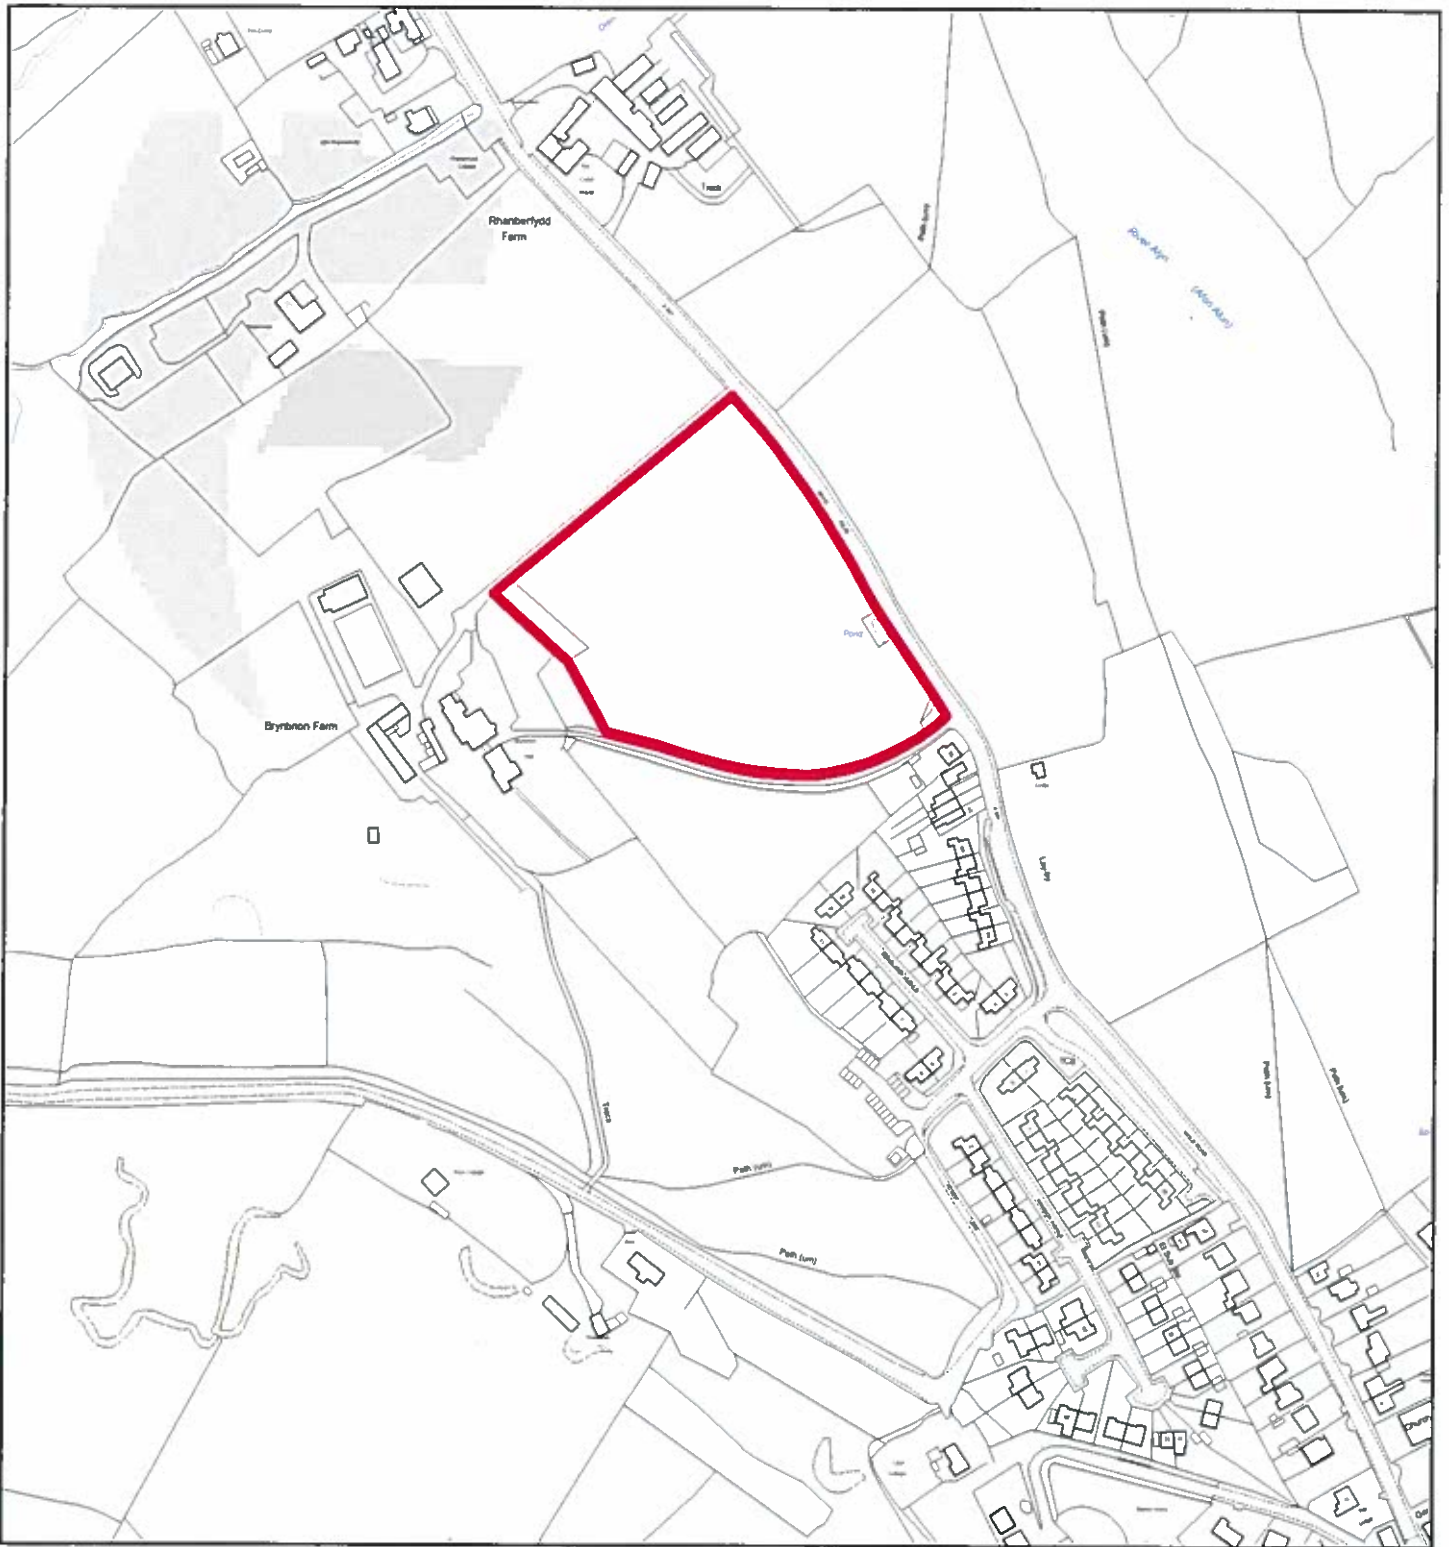

Flintshire Local Development Plan: Candidate Site

Site Reference : HCAC029
Name / Location of Site : Land at Bryn Tirion, Mold Road, Caergwrle
Settlement : Hope / Caergwrle / Abermorddu / Cefn y Bedd
Current Use of Site : Agricultural
Proposed Use of Site : Housing
Development or Protection : Development
Area (Hectares) : 2.04201
OS Reference : E330028 N358115

Planning & Environment,
Flintshire County Council,
County Hall, Mold,
Flintshire, CH7 6NF.
Chief Officer: Mr Andrew Farrow

Scale 1:3500 @ A4

Plotted 16/01/2015