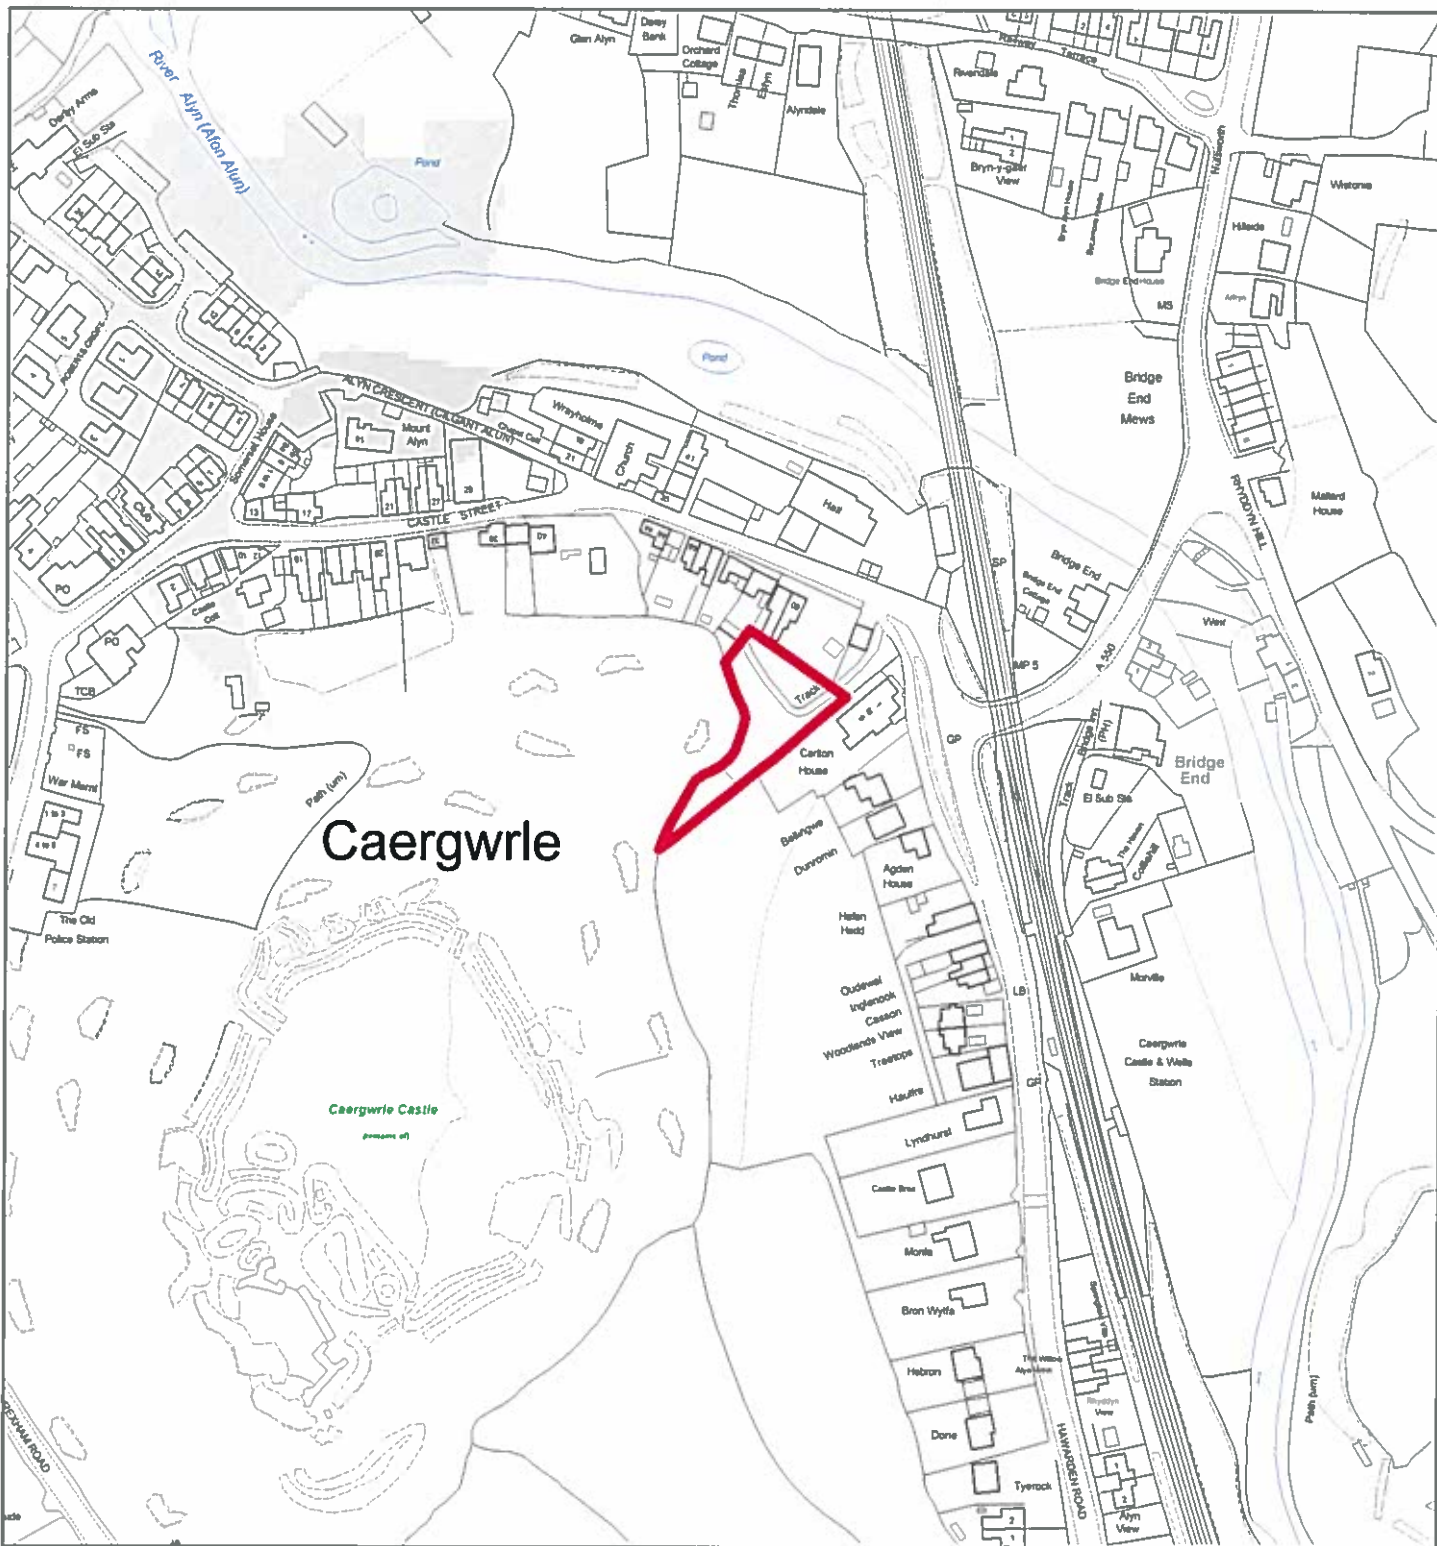

Flintshire Local Development Plan: Candidate Site

Site Reference : HCAC020
Name / Location of Site : Land rear of 56-60 Castle Street, Caergwrie
Settlement : Hope / Caergwrie / Abermorddu / Cefn y Bedd
Current Use of Site : Garden
Proposed Use of Site : Housing
Development or Protection : Development
Area (Hectares) : 0.125445
OS Reference : E330823 N357365