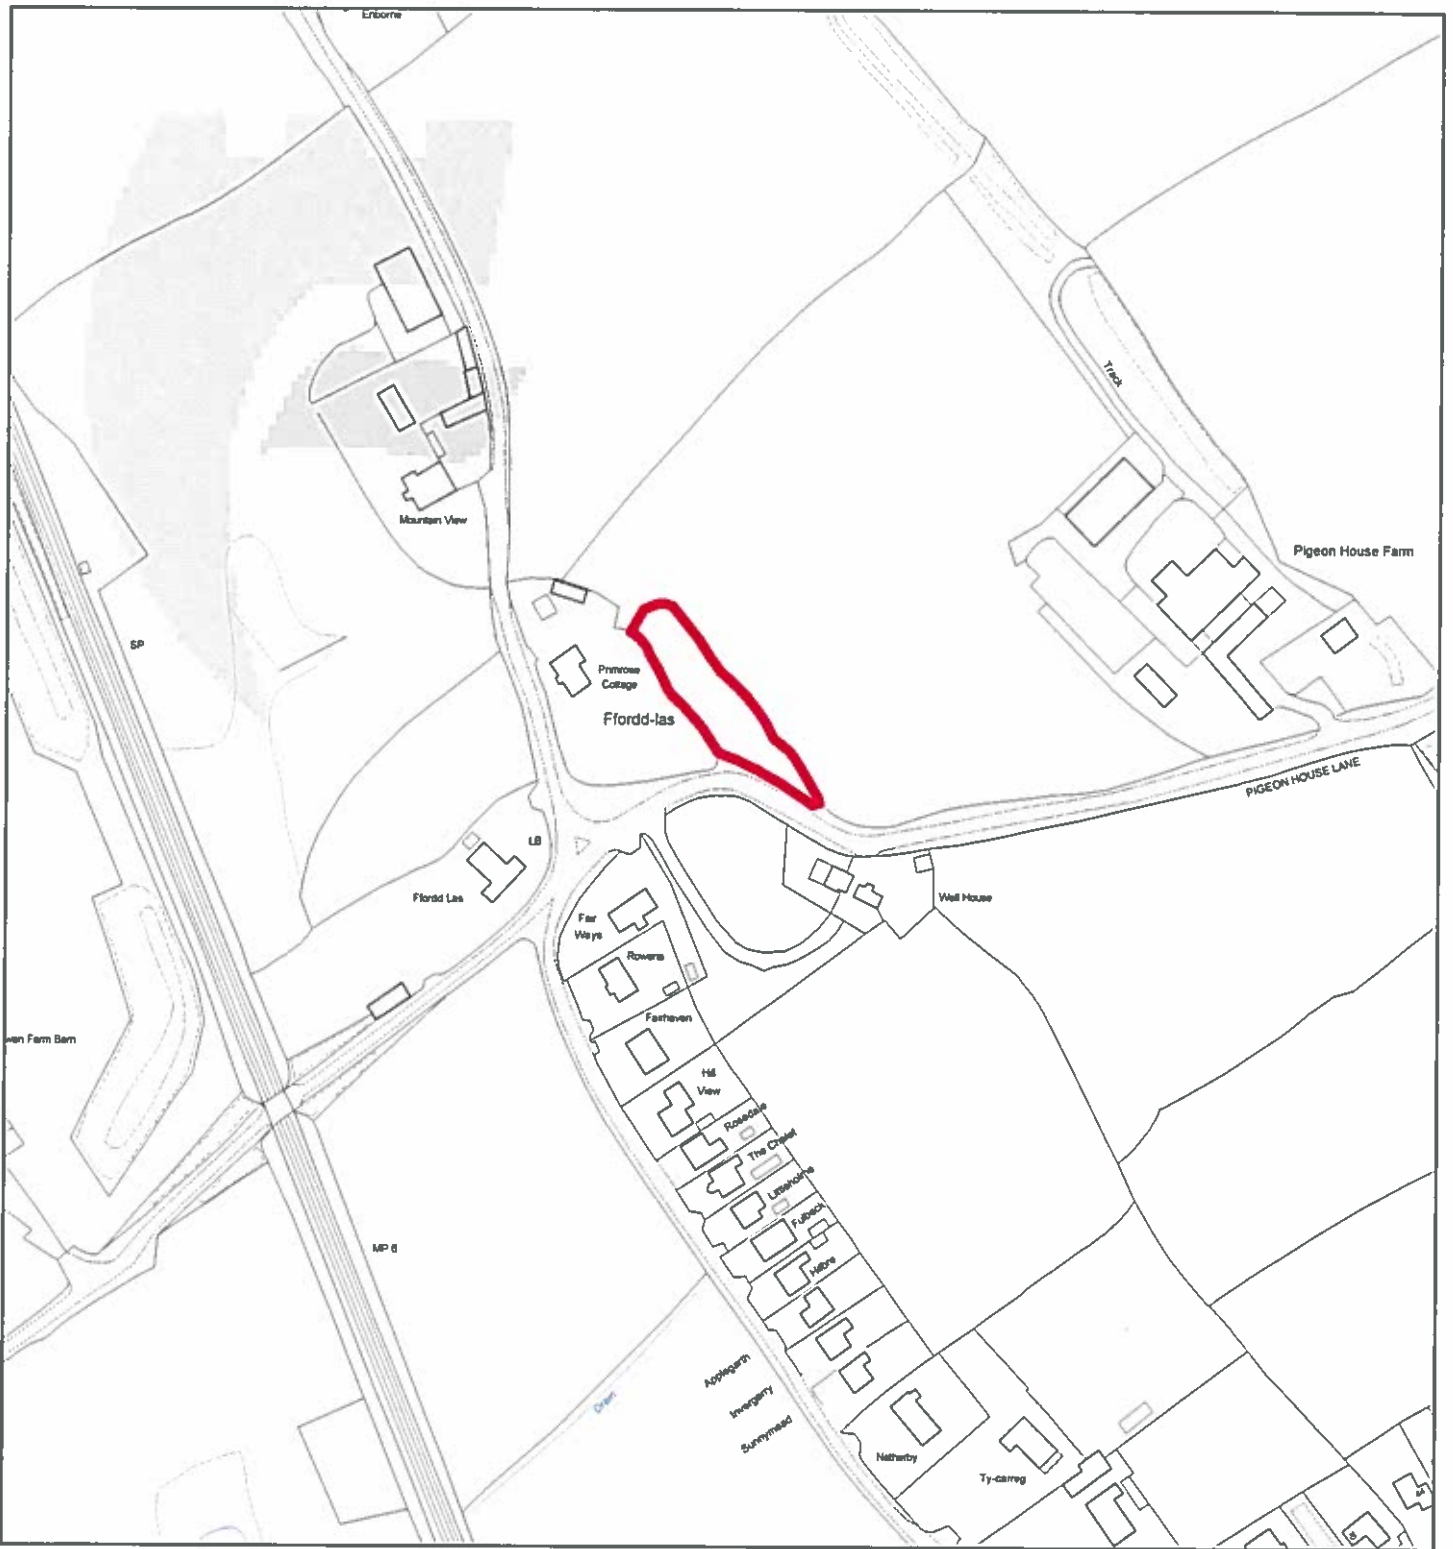

Flintshire Local Development Plan: Candidate Site

Site Reference : HCAC005
Name / Location of Site : Land east of Primrose Cottage, Stryt Isa, Hope
Settlement : Hope / Caergwrle / Abermorddu / Cefn y Bedd
Current Use of Site : Agricultural
Proposed Use of Site : Housing
Development or Protection : Development
Area (Hectares) : 0.11991
OS Reference : E330529 N359100

Planning & Environment,
Flintshire County Council,
County Hall, Mold,
Flintshire, CH7 6NF.
Chief Officer: Mr Andrew Farrow

Scale 1:2500 @ A4

Plotted 16/01/2015