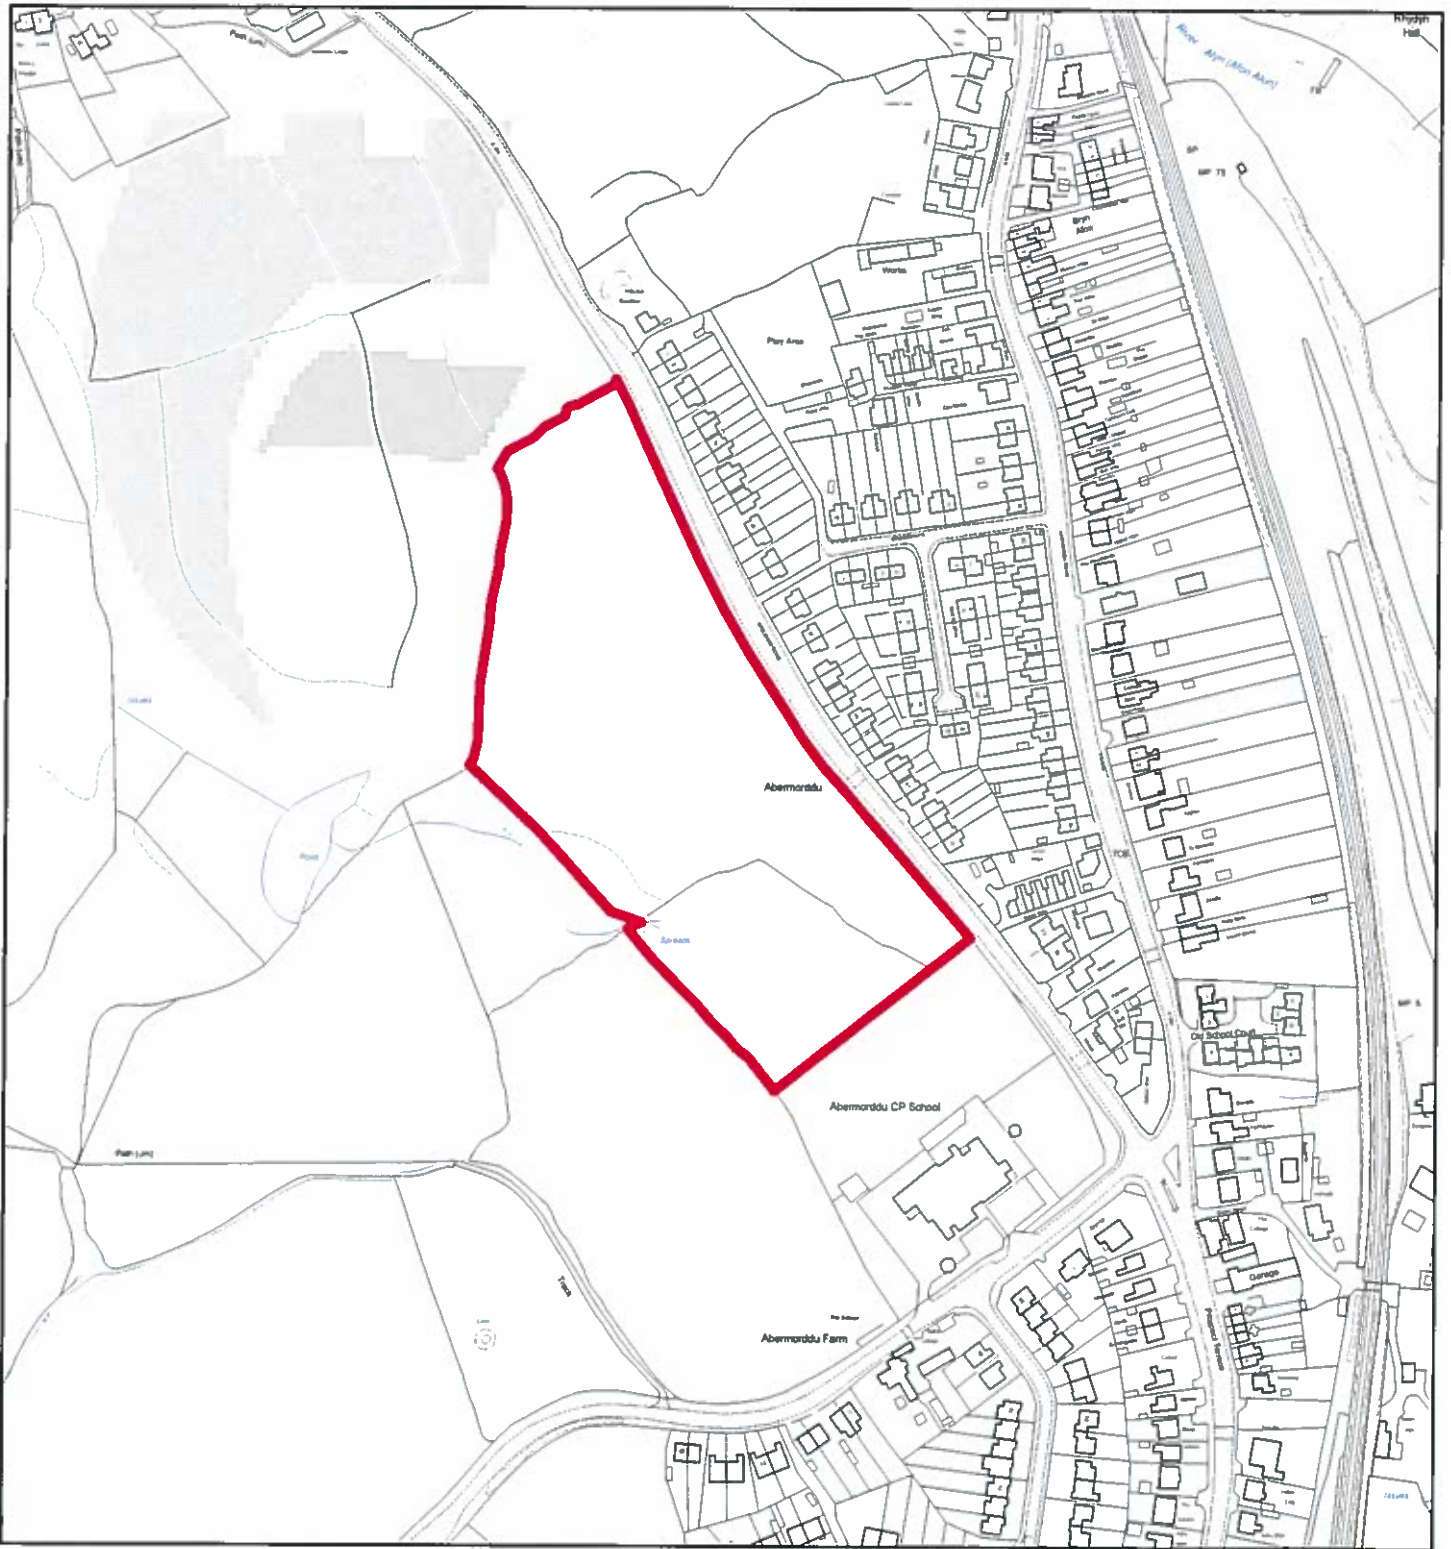

Flintshire Local Development Plan: Candidate Site

Site Reference : HCAC004
Name / Location of Site : Land west of Wrexham Road, Abermorddu
Settlement : Hope / Caergwrie / Abermorddu / Cefn y Bedd
Current Use of Site : Agricultural
Proposed Use of Site : Housing
Development or Protection : Development
Area (Hectares) : 3.51314
OS Reference : E330796 N356743

Planning & Environment,
Flintshire County Council,
County Hall, Mold,
Flintshire, CH7 6NF.
Chief Officer: Mr Andrew Farrow

Scale 1:3500 @ A4

Plotted 16/01/2015