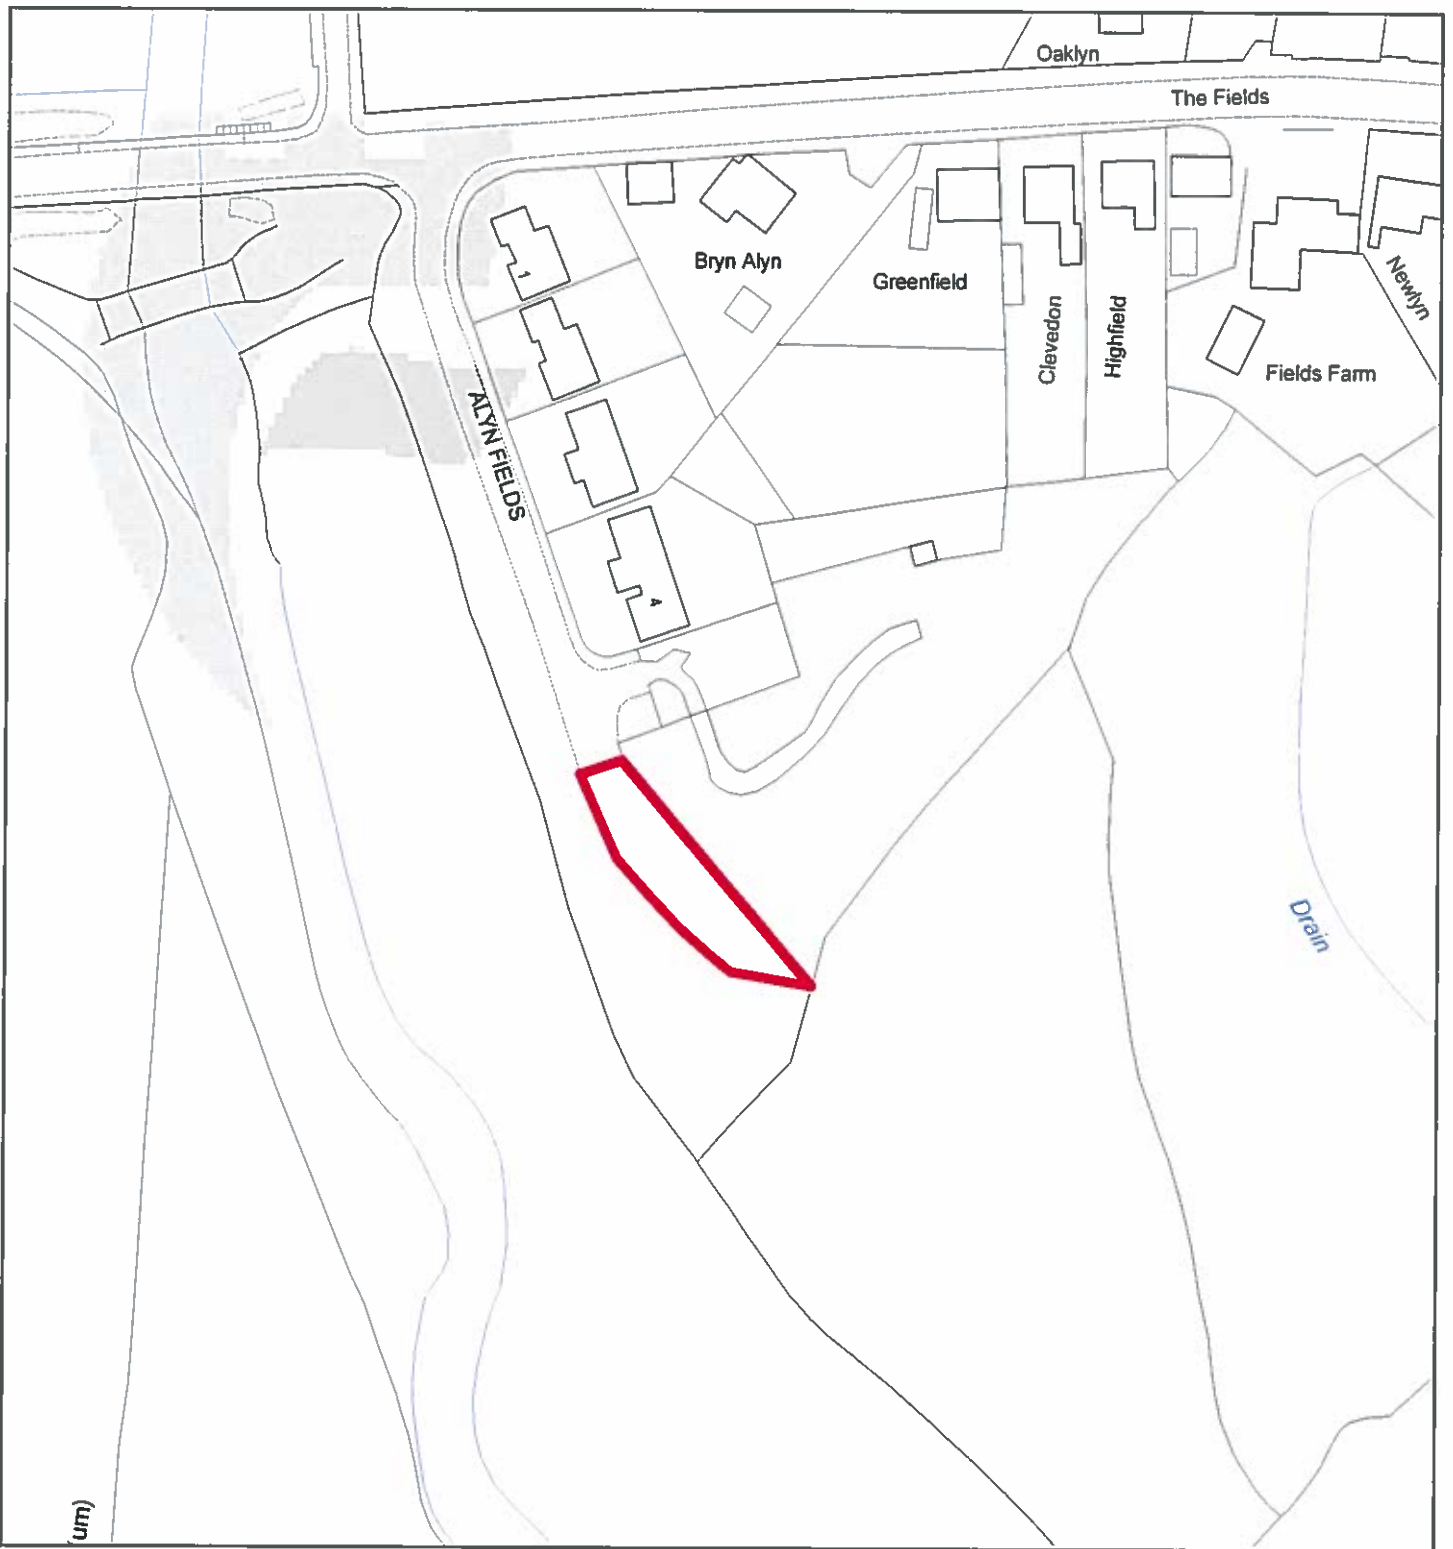

Flintshire Local Development Plan: Candidate Site

Site Reference : HCAC003
Name / Location of Site : Cae Alyn, Alyn Fields, Off Fagl Lane, Hope
Settlement : Hope / Caergwle / Abermorddu / Cefn y Bedd
Current Use of Site : Agricultural
Proposed Use of Site : Housing
Development or Protection : Development
Area (Hectares) : 0.0439655
OS Reference : E330225 N358396

Planning & Environment,
Flintshire County Council,
County Hall, Mold,
Flintshire, CH7 6NF.
Chief Officer: Mr Andrew Farrow

Scale 1:2500 @ A4

Plotted 16/01/2015