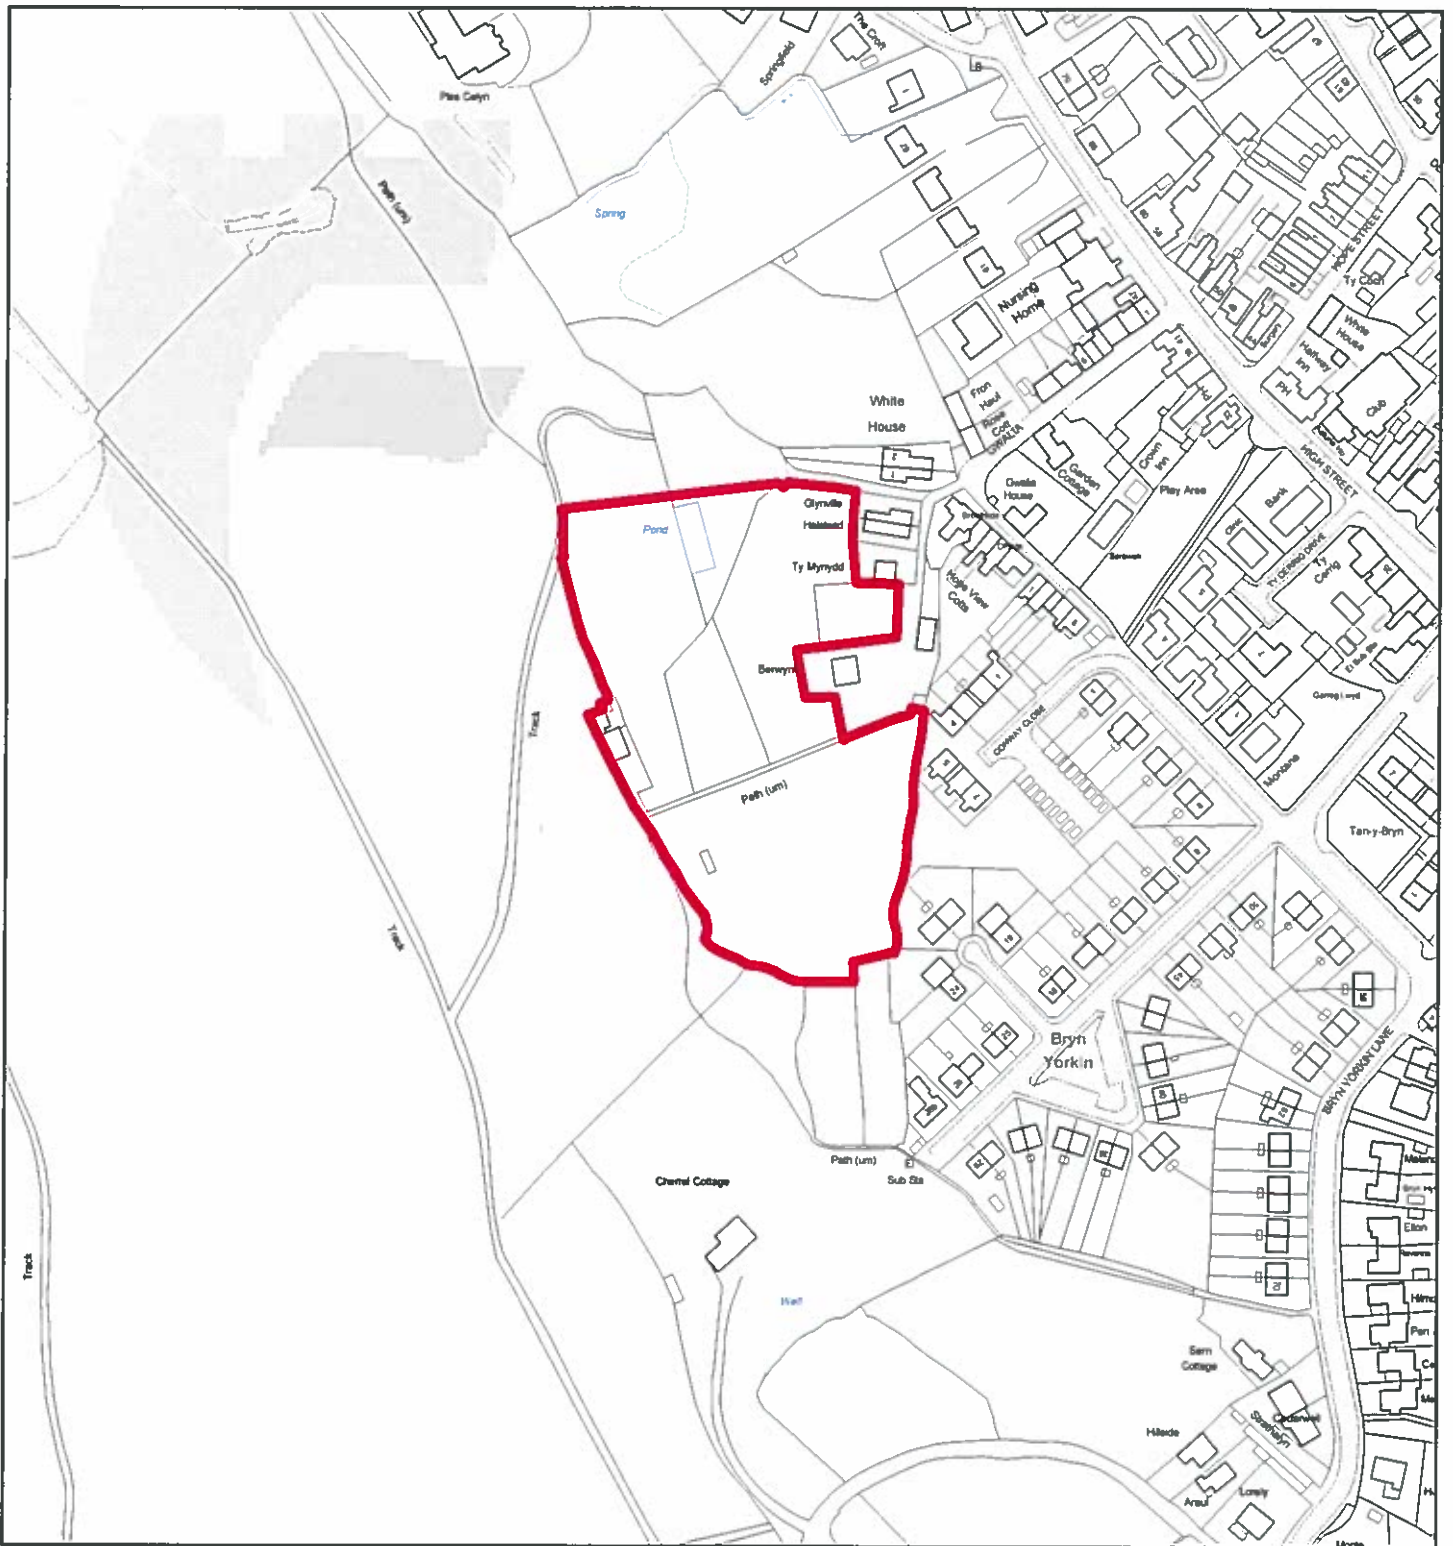

Flintshire Local Development Plan: Candidate Site

Site Reference : HCAC021
Name / Location of Site : Land west of Gwalia / Bryn Yorkin
Settlement : Hope / Caergwle / Abermorddu / Cefn y Bedd
Current Use of Site : Agricultural
Proposed Use of Site : Housing
Development or Protection : Development
Area (Hectares) : 1.35237
OS Reference : E330272 N357436