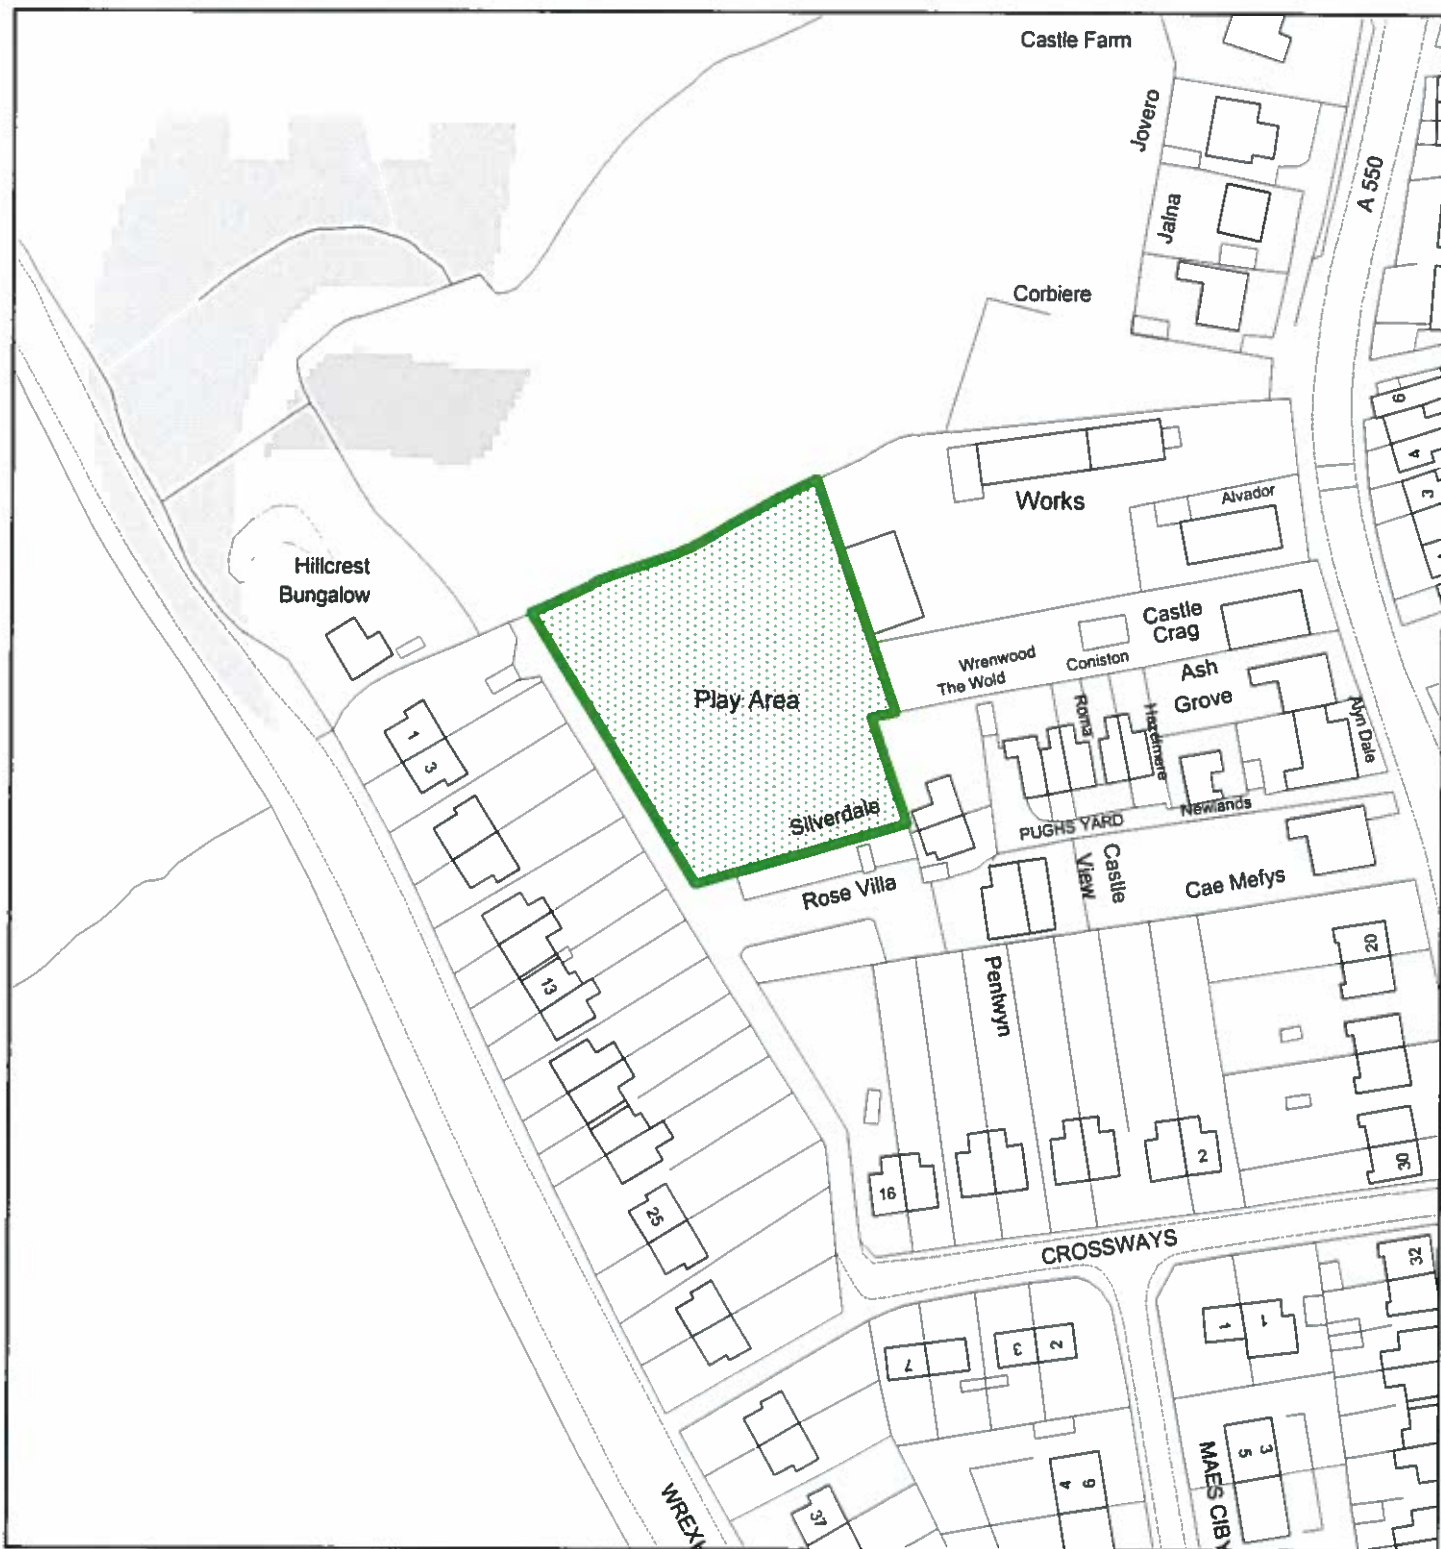

Flintshire Local Development Plan: Candidate Site

Site Reference : HCAC008
Name / Location of Site : Play Area, Crossways, Abermorddu
Settlement : Hope / Caergwrlle / Abermorddu / Cefn y Bedd
Current Use of Site : Leisure
Proposed Use of Site : Leisure
Development or Protection : Protection
Area (Hectares) : 0.245076
OS Reference : E330820 N356929