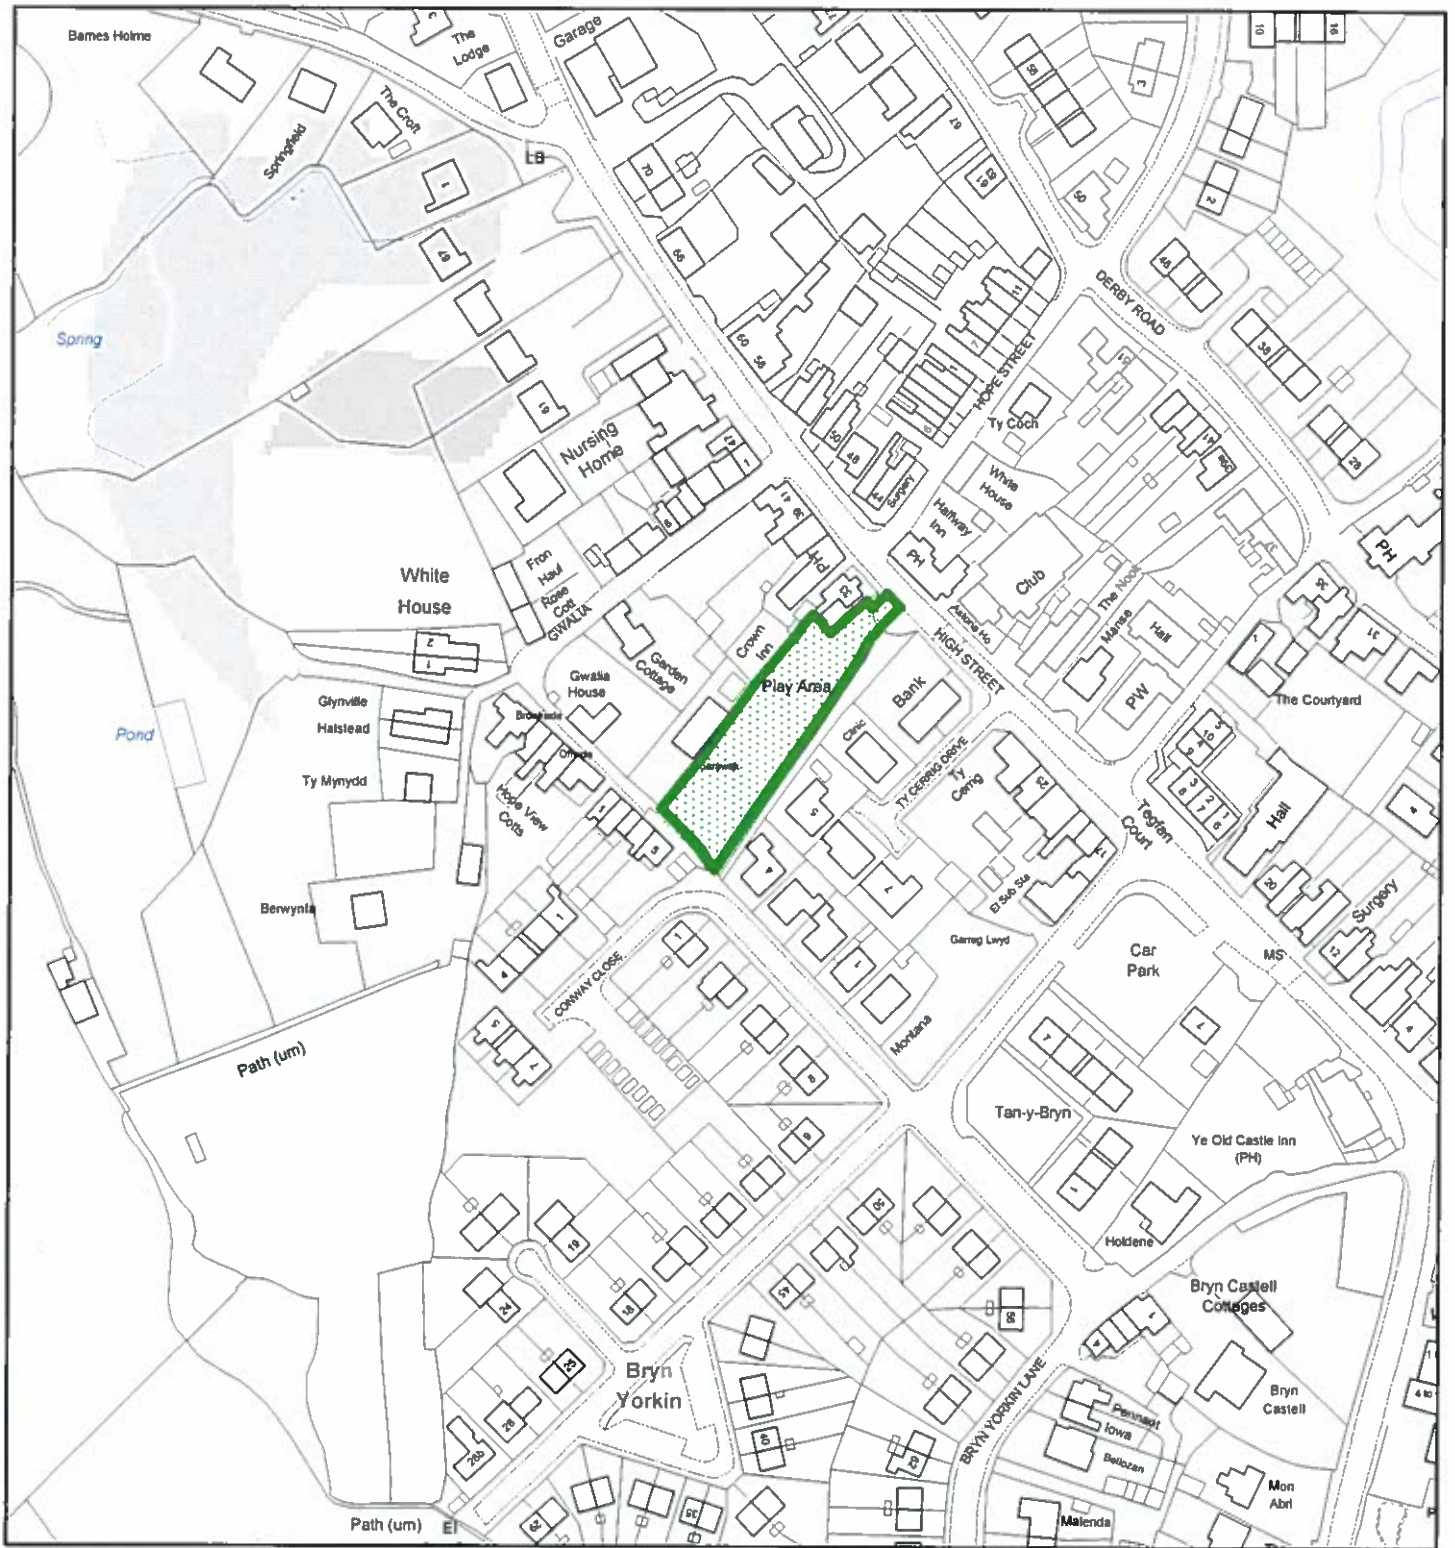

Flintshire Local Development Plan: Candidate Site

Site Reference : HCAC012
Name / Location of Site : Play Area, High Street, Caergwrlle
Settlement : Hope / Caergwrlle / Abermorddu / Cefn y Bedd
Current Use of Site : Leisure
Proposed Use of Site : Leisure
Development or Protection : Protection
Area (Hectares) : 0.138288
OS Reference : E330415 N357504

Planning & Environment,
Flintshire County Council,
County Hall, Mold,
Flintshire, CH7 6NF.
Chief Officer: Mr Andrew Farrow

Scale 1:2000 @ A4
Plotted 16/01/2015