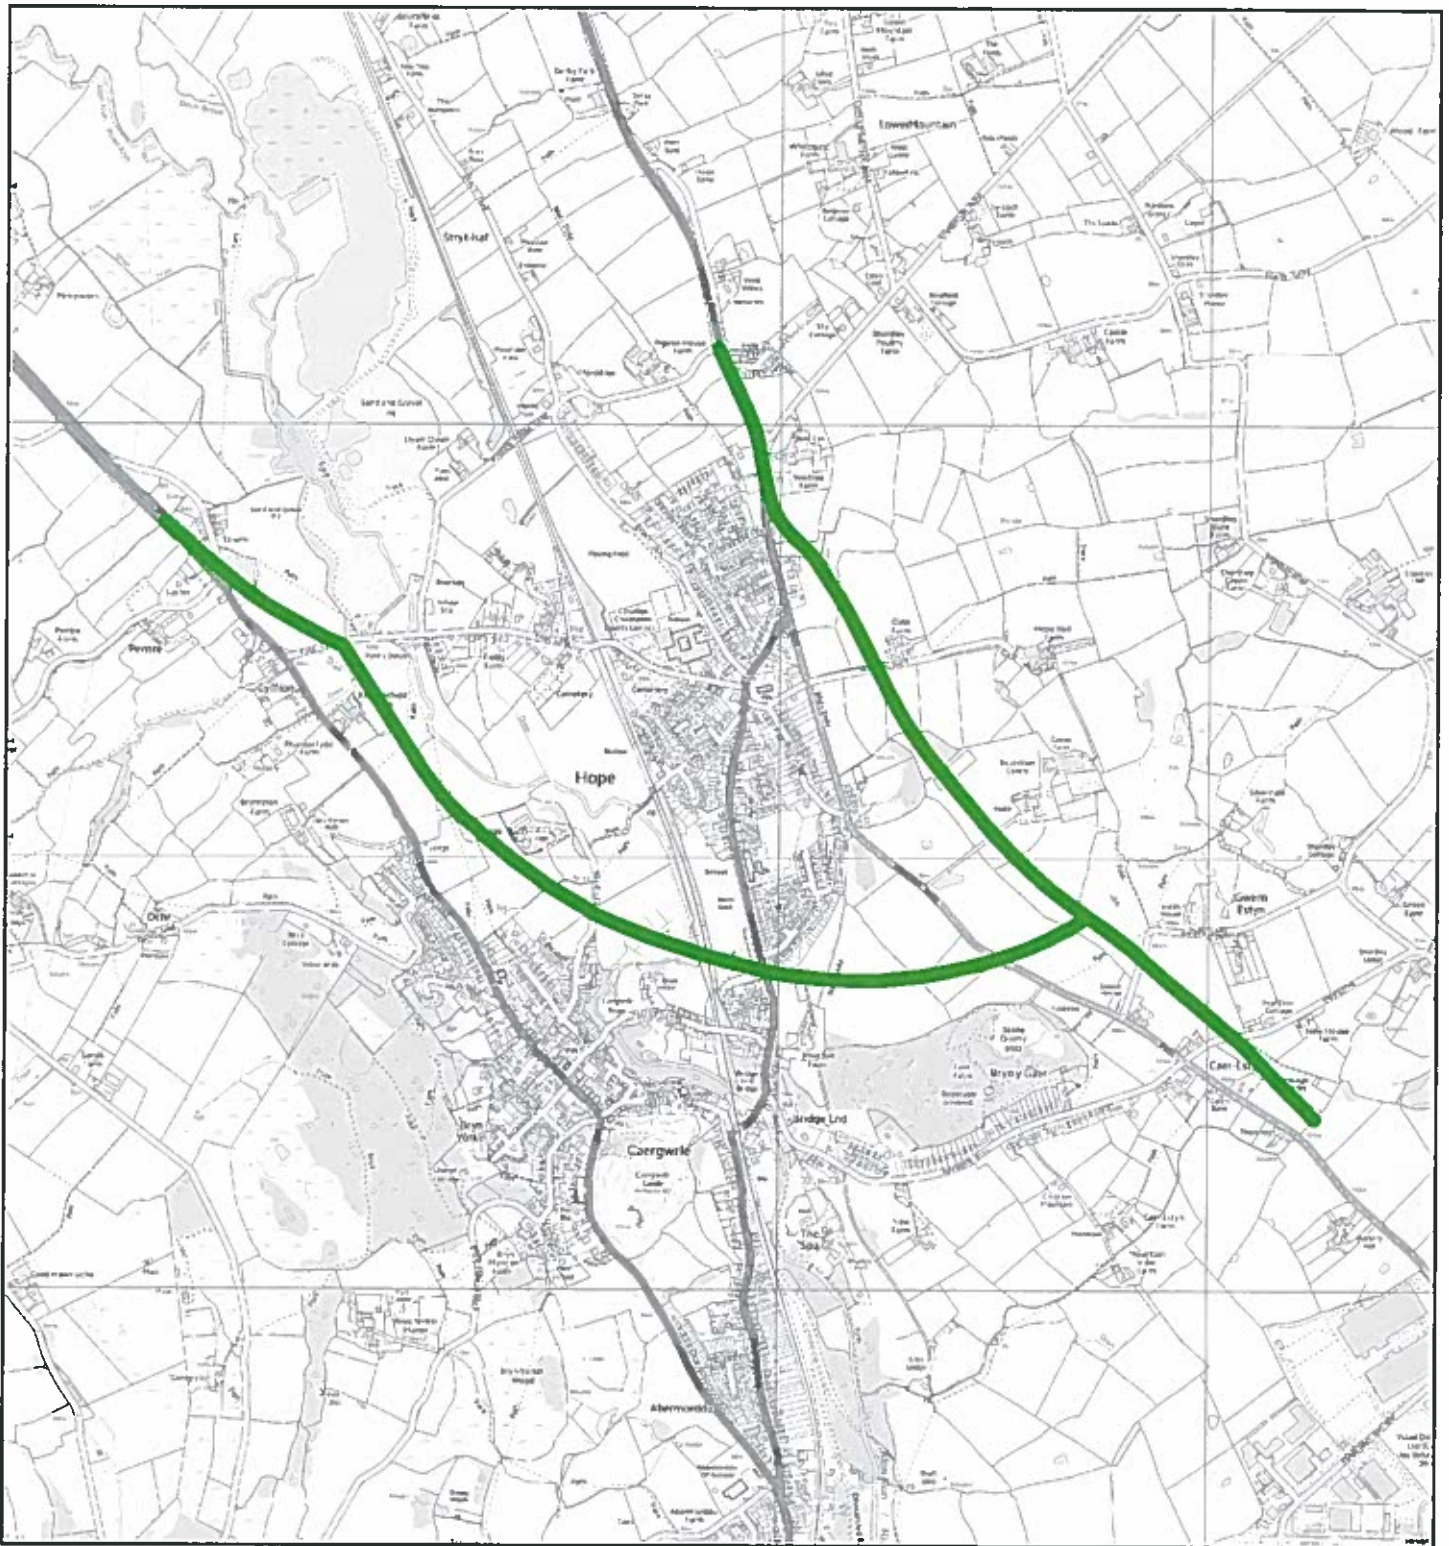

Flintshire Local Development Plan: Candidate Site

Site Reference : HCAC022
Name / Location of Site : Line of Hope - Caergwle By Pass
Settlement : Hope / Caergwle / Abermorddu / Cefn y Bedd
Current Use of Site : Agricultural / Recreation
Proposed Use of Site : Transport
Development or Protection : Protection
Area (Hectares) : 4.86262
OS Reference : E330111 N358284