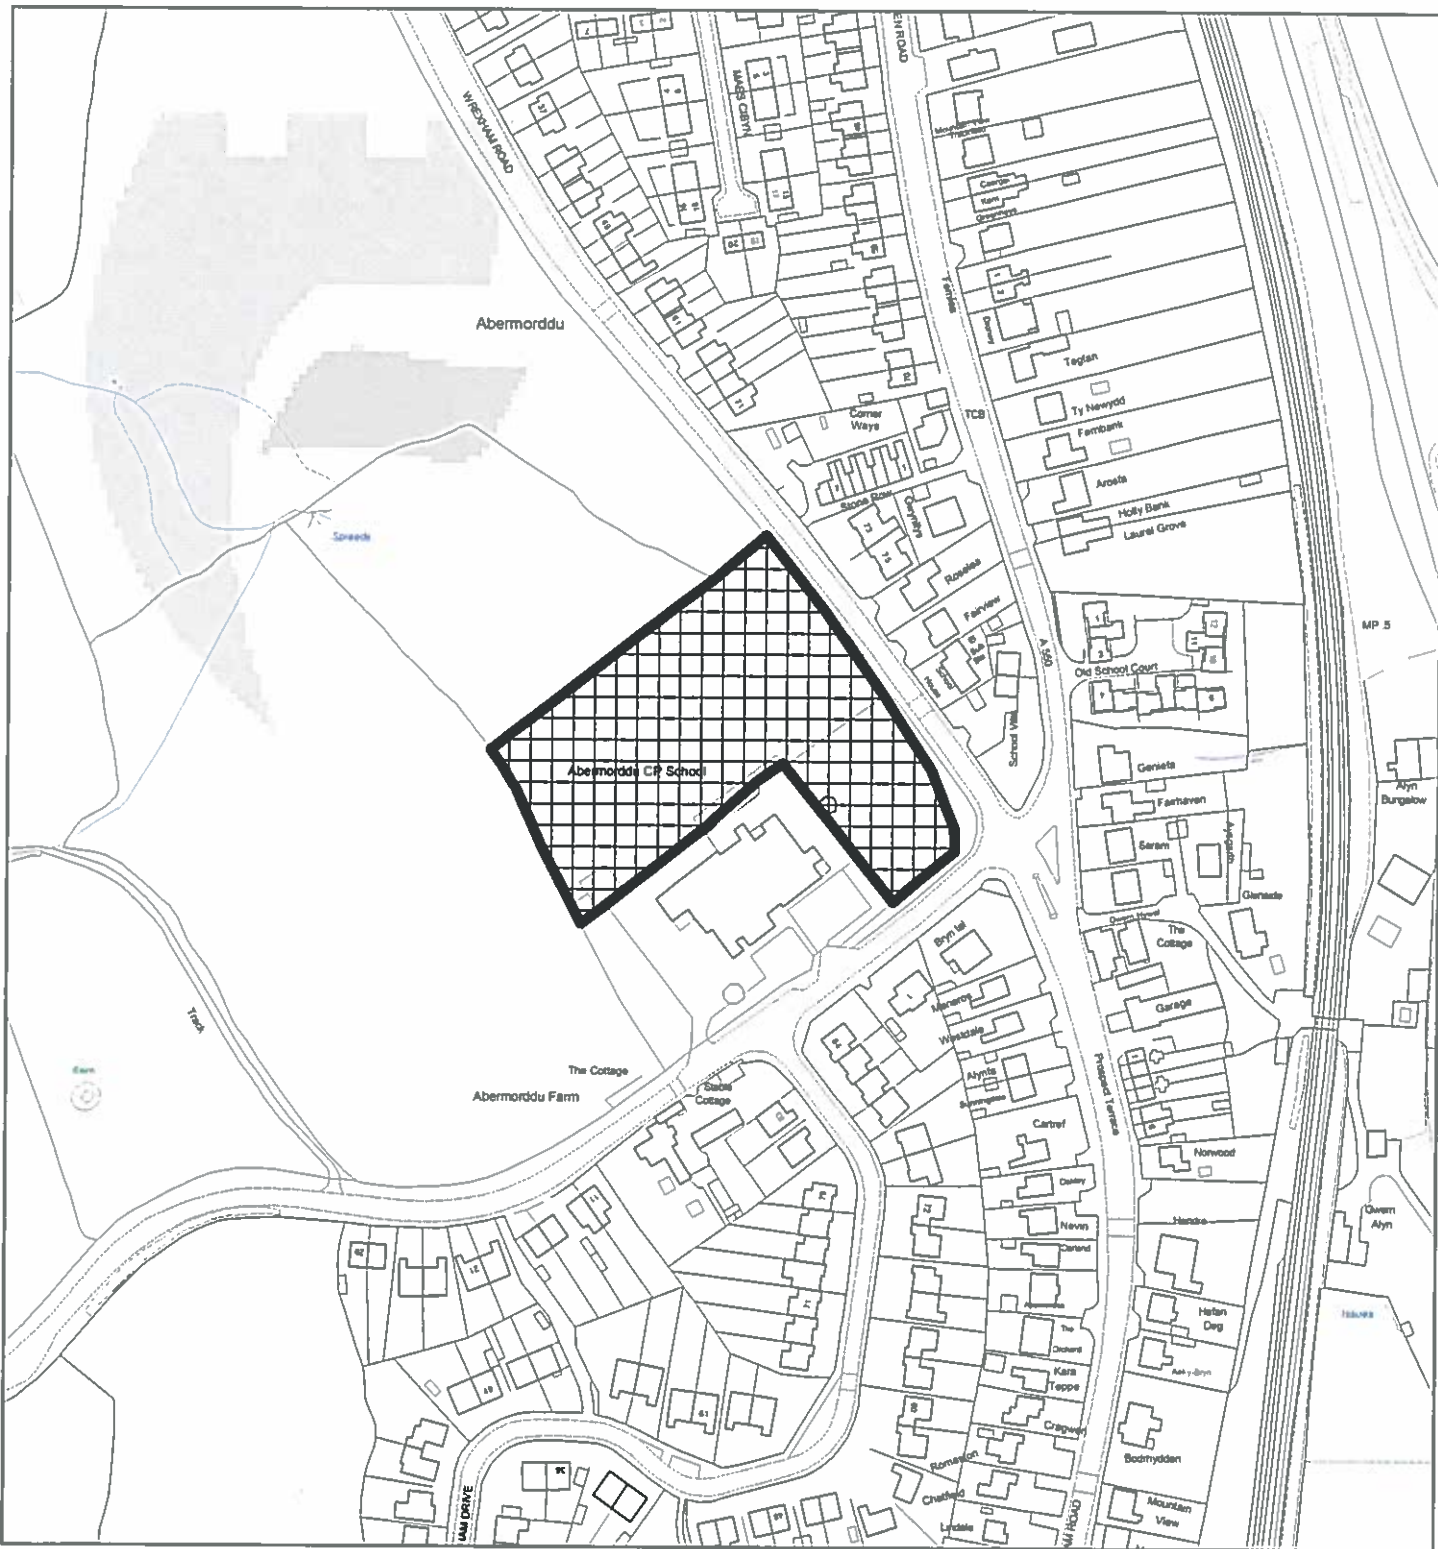

Flintshire Local Development Plan: Candidate Site

Site Reference : HCAC024
Name / Location of Site : Abermorddu CP School
Settlement : Hope / Caergwrie / Abermorddu / Cefn y Bedd
Current Use of Site : School playing field
Proposed Use of Site : Settlement Boundary
Development or Protection : Development
Area (Hectares) : 0.963704
OS Reference : E330899 N356585