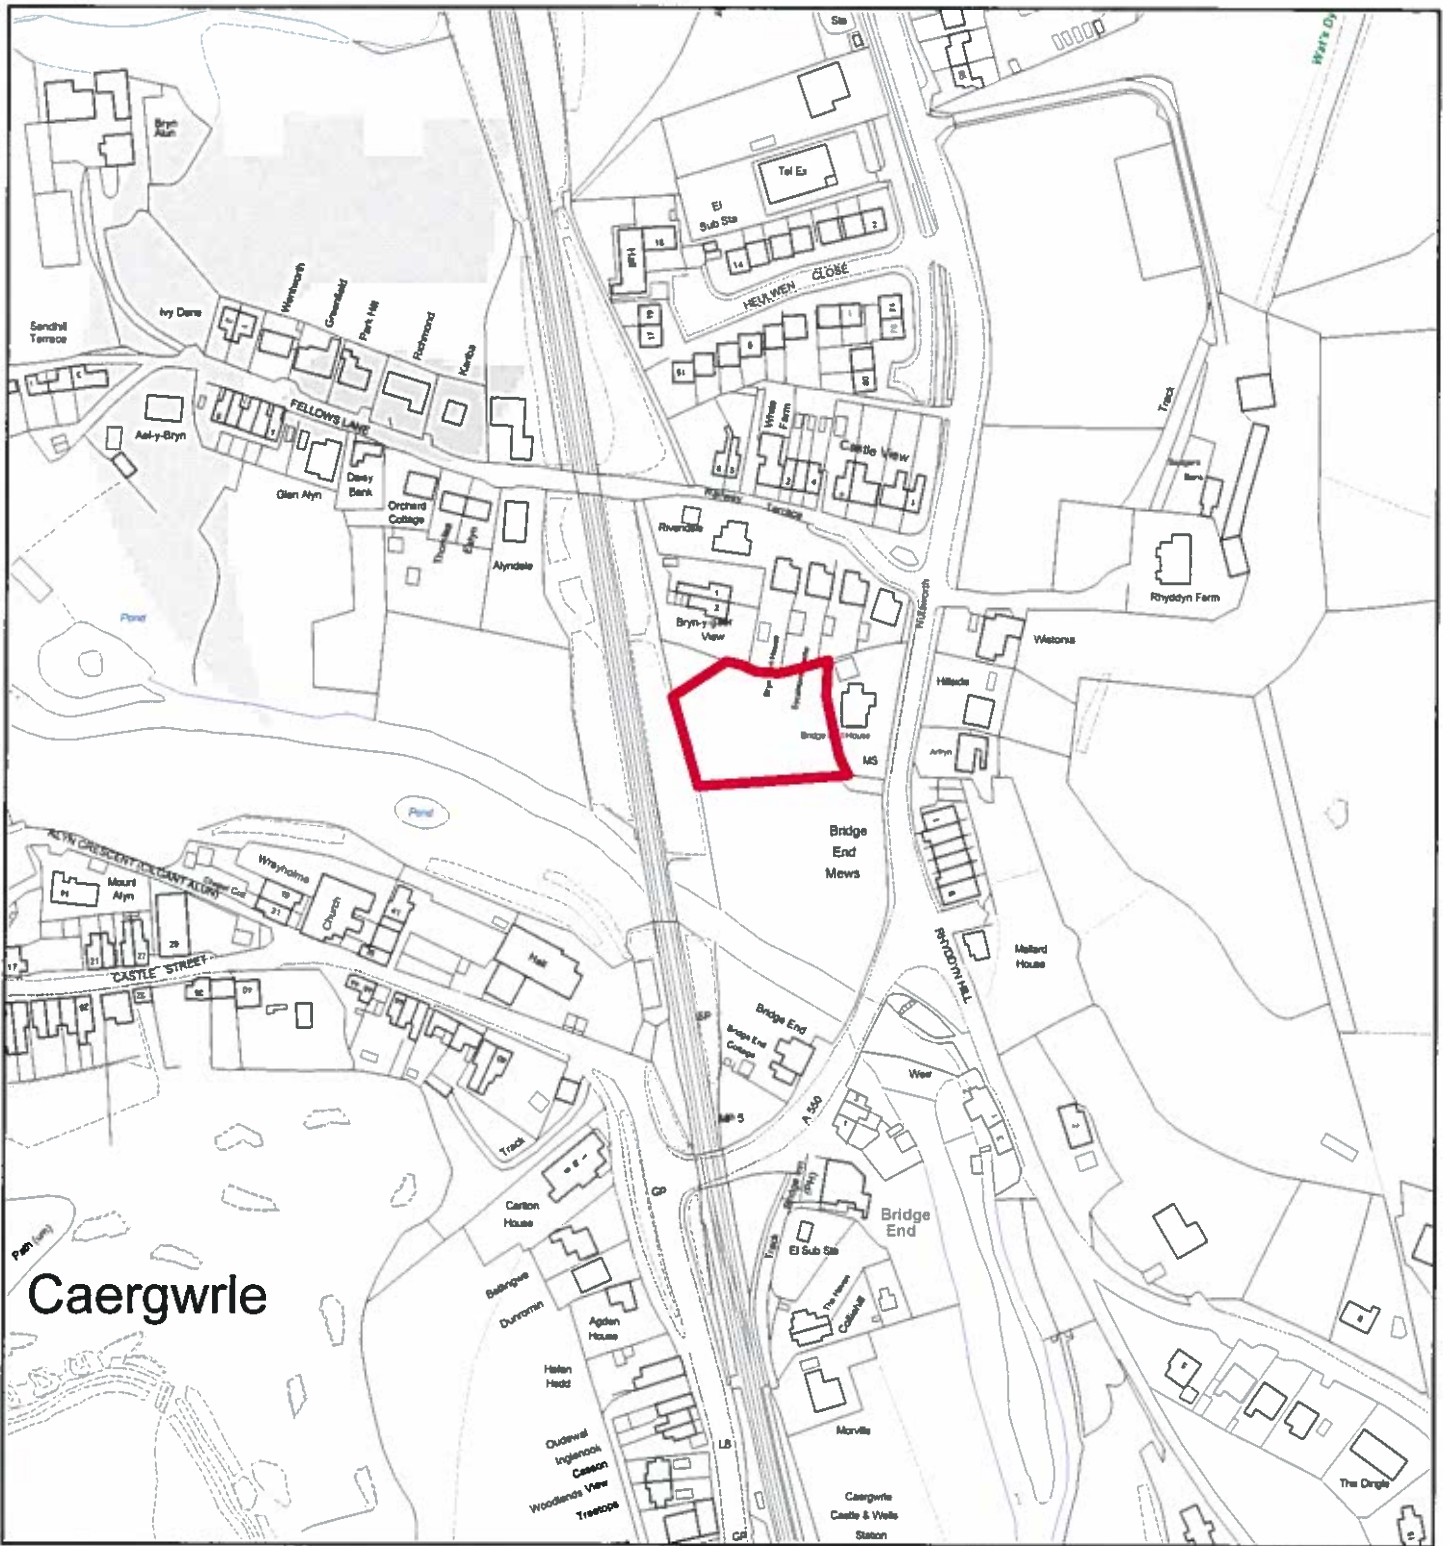

Flintshire Local Development Plan: Candidate Site

Site Reference : HCAC019
Name / Location of Site : Land rear of Weir House, Hawarden Road, Hope
Settlement : Hope / Caergwrle / Abermorddu / Cefn y Bedd
Current Use of Site : Garden
Proposed Use of Site : Housing
Development or Protection : Development
Area (Hectares) : 0.181501
OS Reference : E330922 N357521