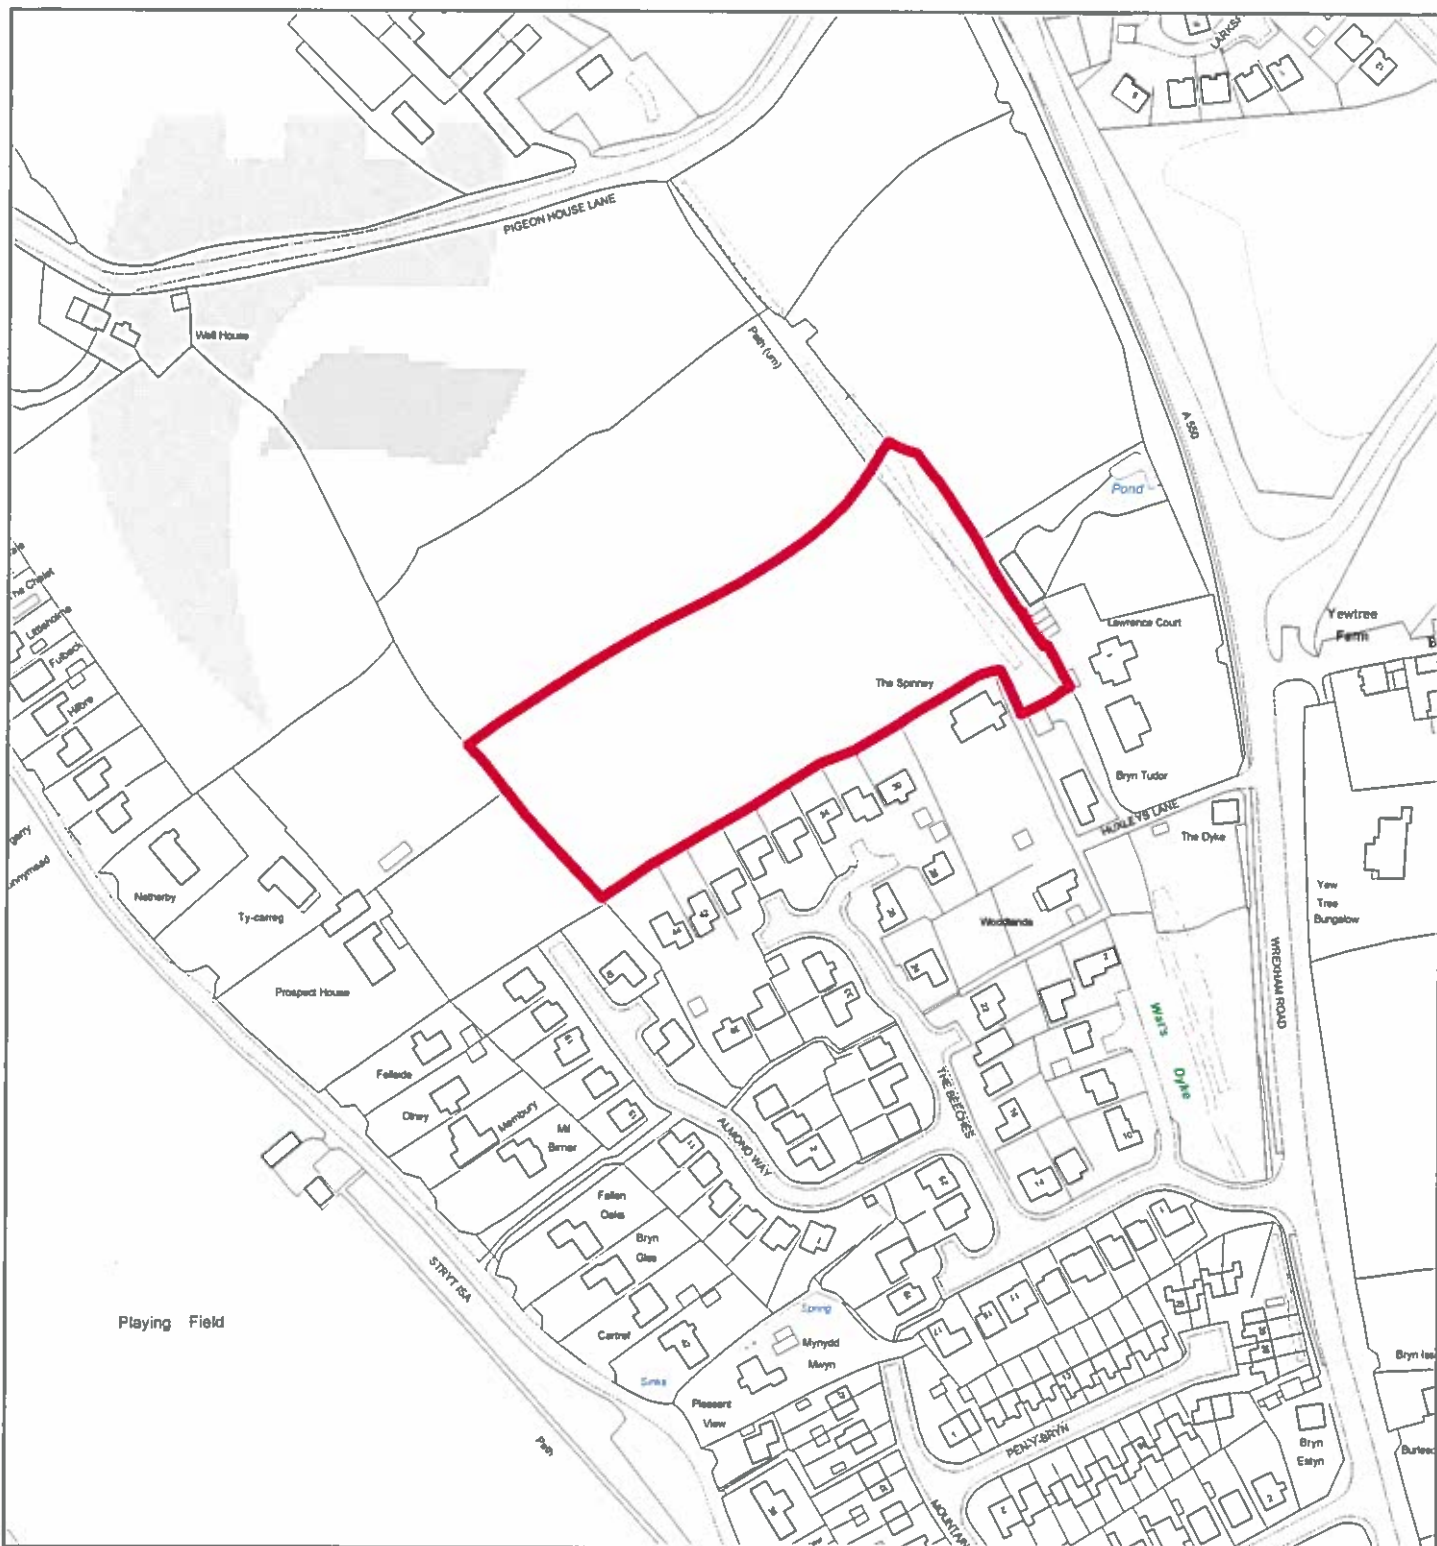

Flintshire Local Development Plan: Candidate Site

Site Reference : HCAC025
Name / Location of Site : Land off Huxleys Lane, Hope
Settlement : Hope / Caergwrlle / Abermorddu / Cefn y Bedd
Current Use of Site : Agricultural
Proposed Use of Site : Housing
Development or Protection : Development
Area (Hectares) : 1.22508
OS Reference : E330792 N358927

Planning & Environment,
Flintshire County Council,
County Hall, Mold,
Flintshire, CH7 6NF.
Chief Officer: Mr Andrew Farrow

Scale 1:2500 @ A4

Plotted 16/01/2015