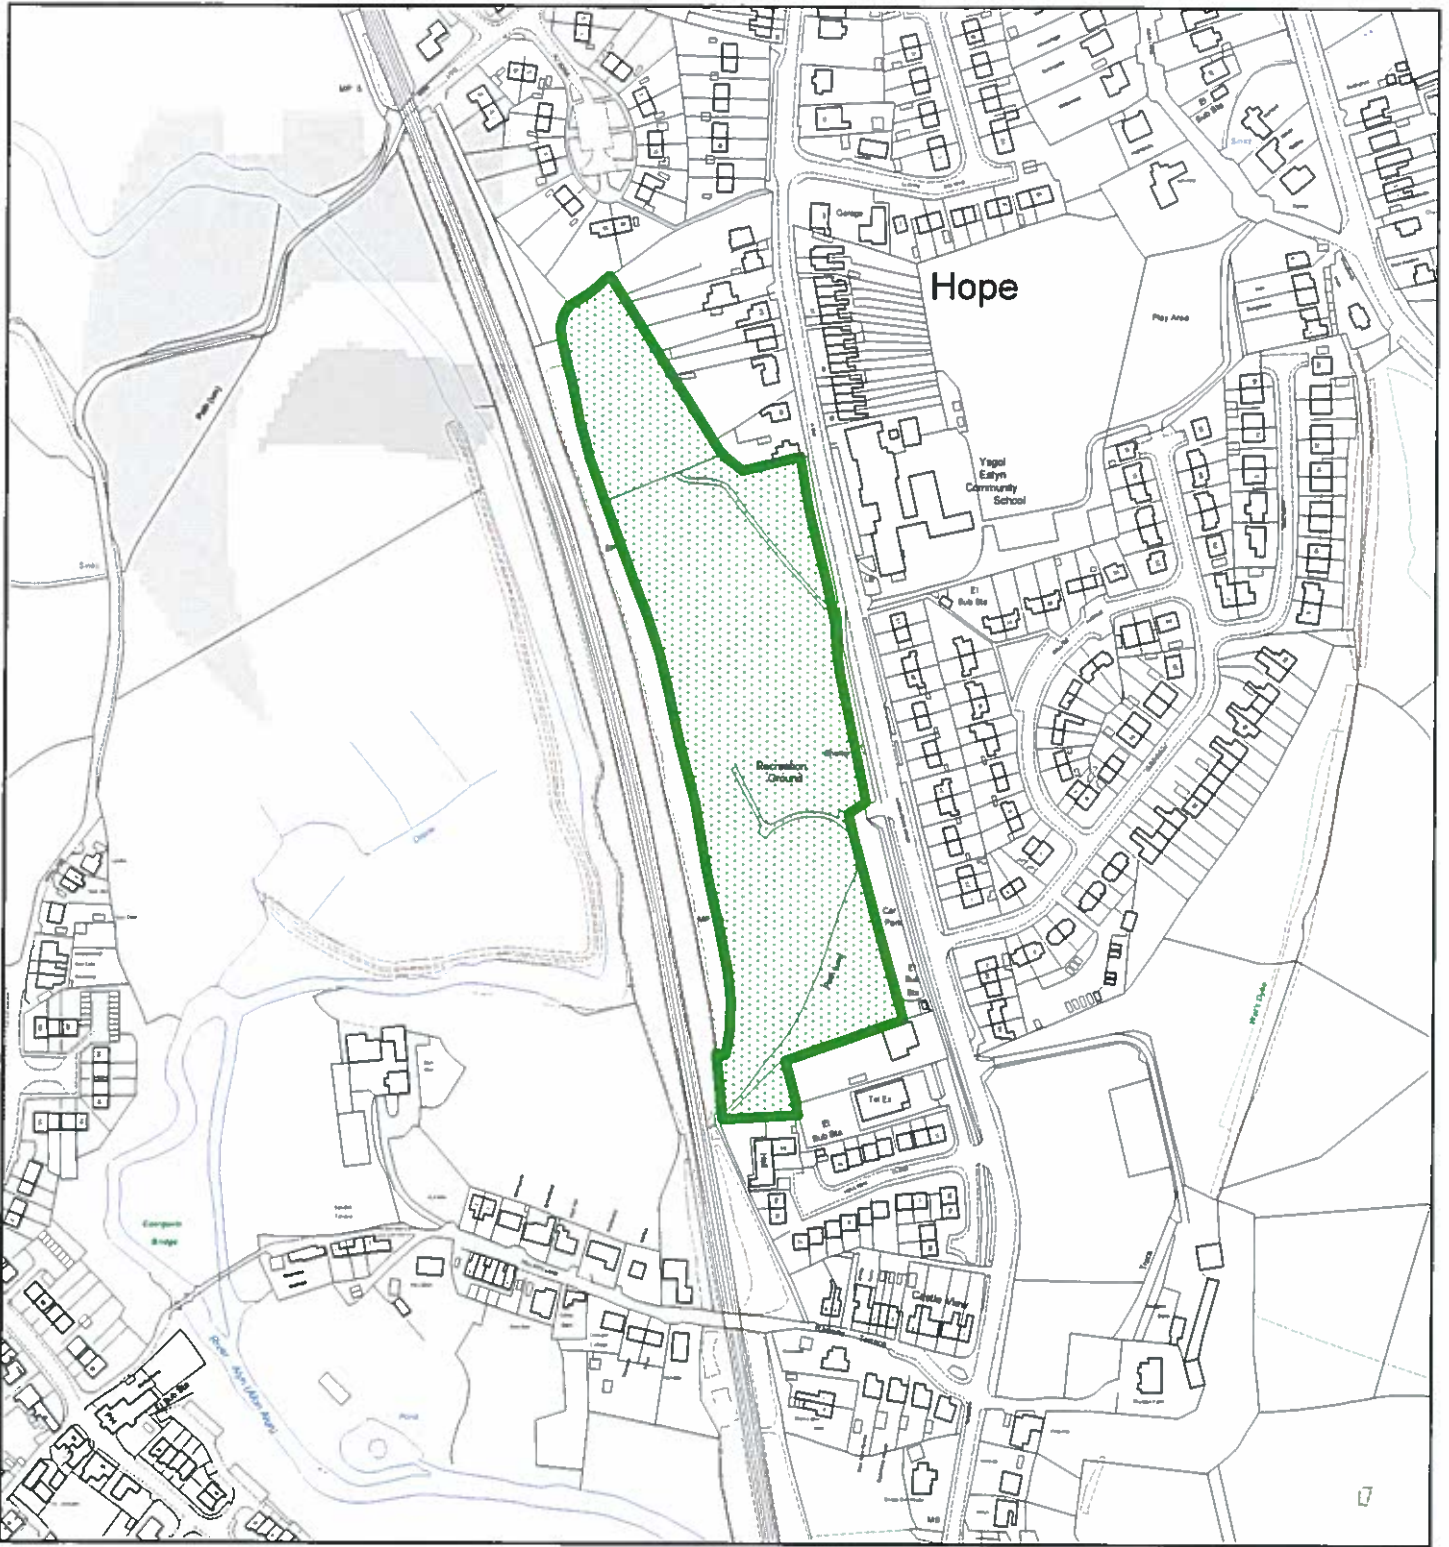

Flintshire Local Development Plan: Candidate Site

Site Reference : HCAC006
Name / Location of Site : Willow Recreation Ground, Hope
Settlement : Hope / Caergwrle / Abermorddu / Cefn y Bedd
Current Use of Site : Leisure
Proposed Use of Site : Leisure
Development or Protection : Protection
Area (Hectares) : 2.66182
OS Reference : E330862 N357888