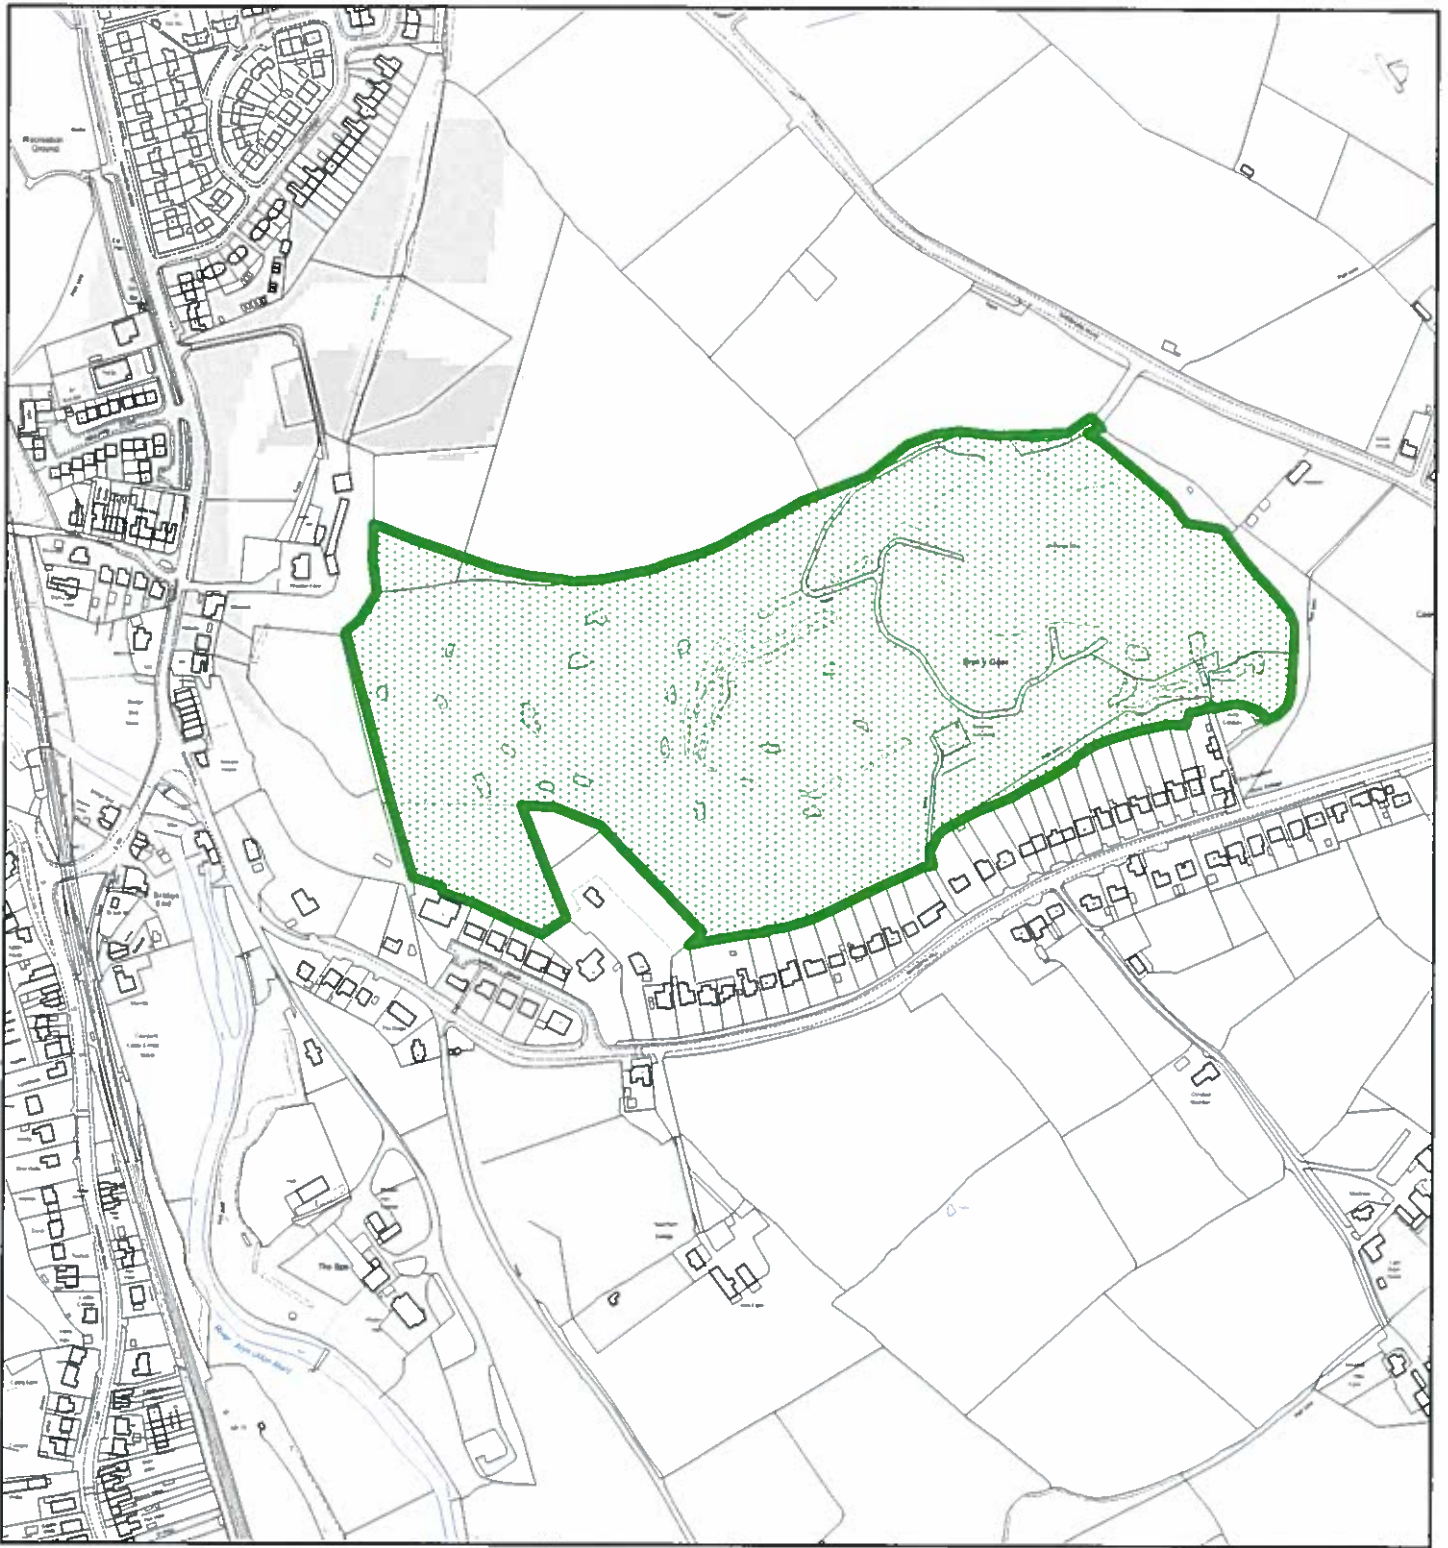

Site Reference : HCAC006
Name / Location of Site : Willow Recreation Ground, Hope
Settlement : Hope / Caergwrle / Abermorddu / Cefn y Bedd
Current Use of Site : Leisure
Proposed Use of Site : Leisure
Development or Protection : Protection
Area (Hectares) : 2.66182
OS Reference : E330862 N357888