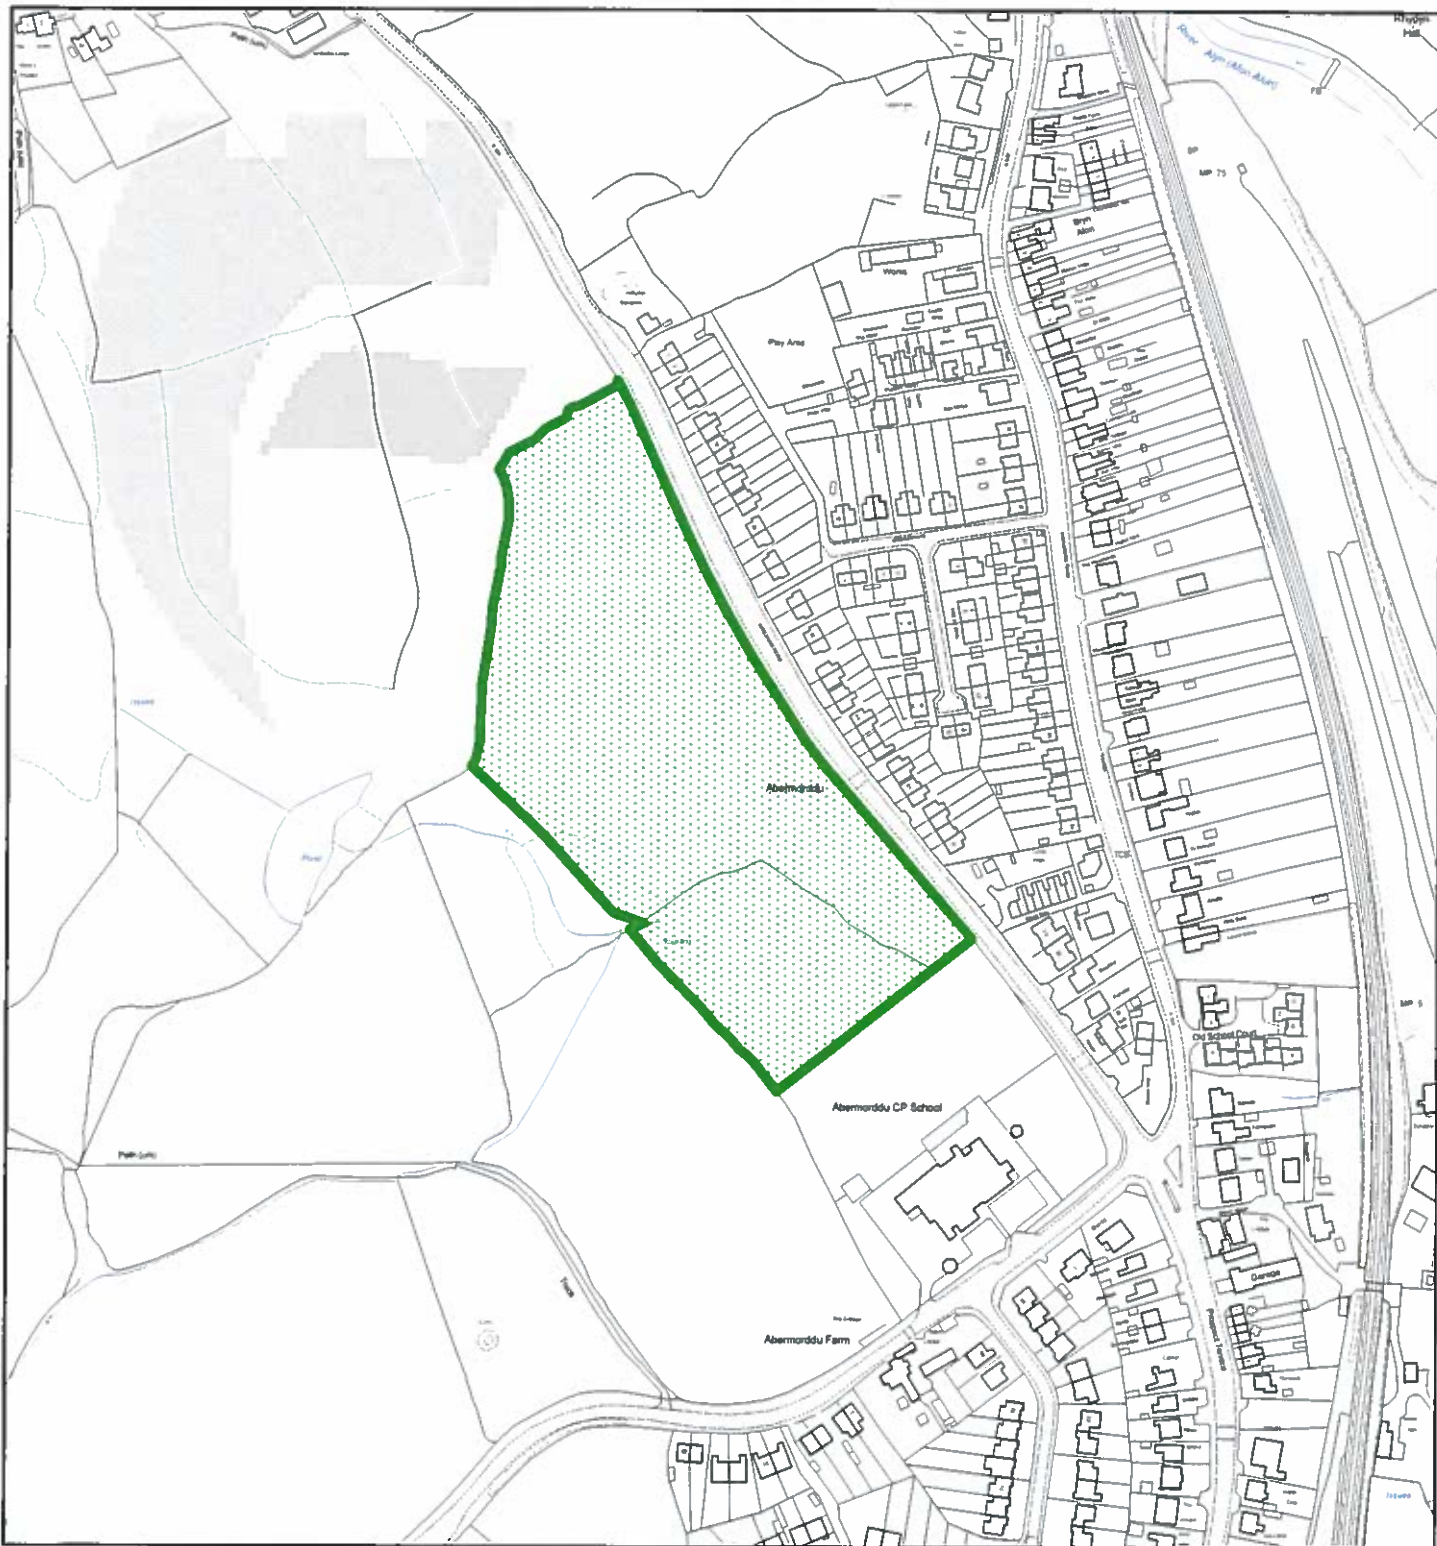

Flintshire Local Development Plan: Candidate Site

Site Reference : HCAC010
Name / Location of Site : Castlefields, adj to Caergwle Castle
Settlement : Hope / Caergwle / Abermorddu / Cefn y Bedd
Current Use of Site : Open Space
Proposed Use of Site : Open Space
Development or Protection : Protection
Area (Hectares) : 5.1198
OS Reference : E330784 N357167