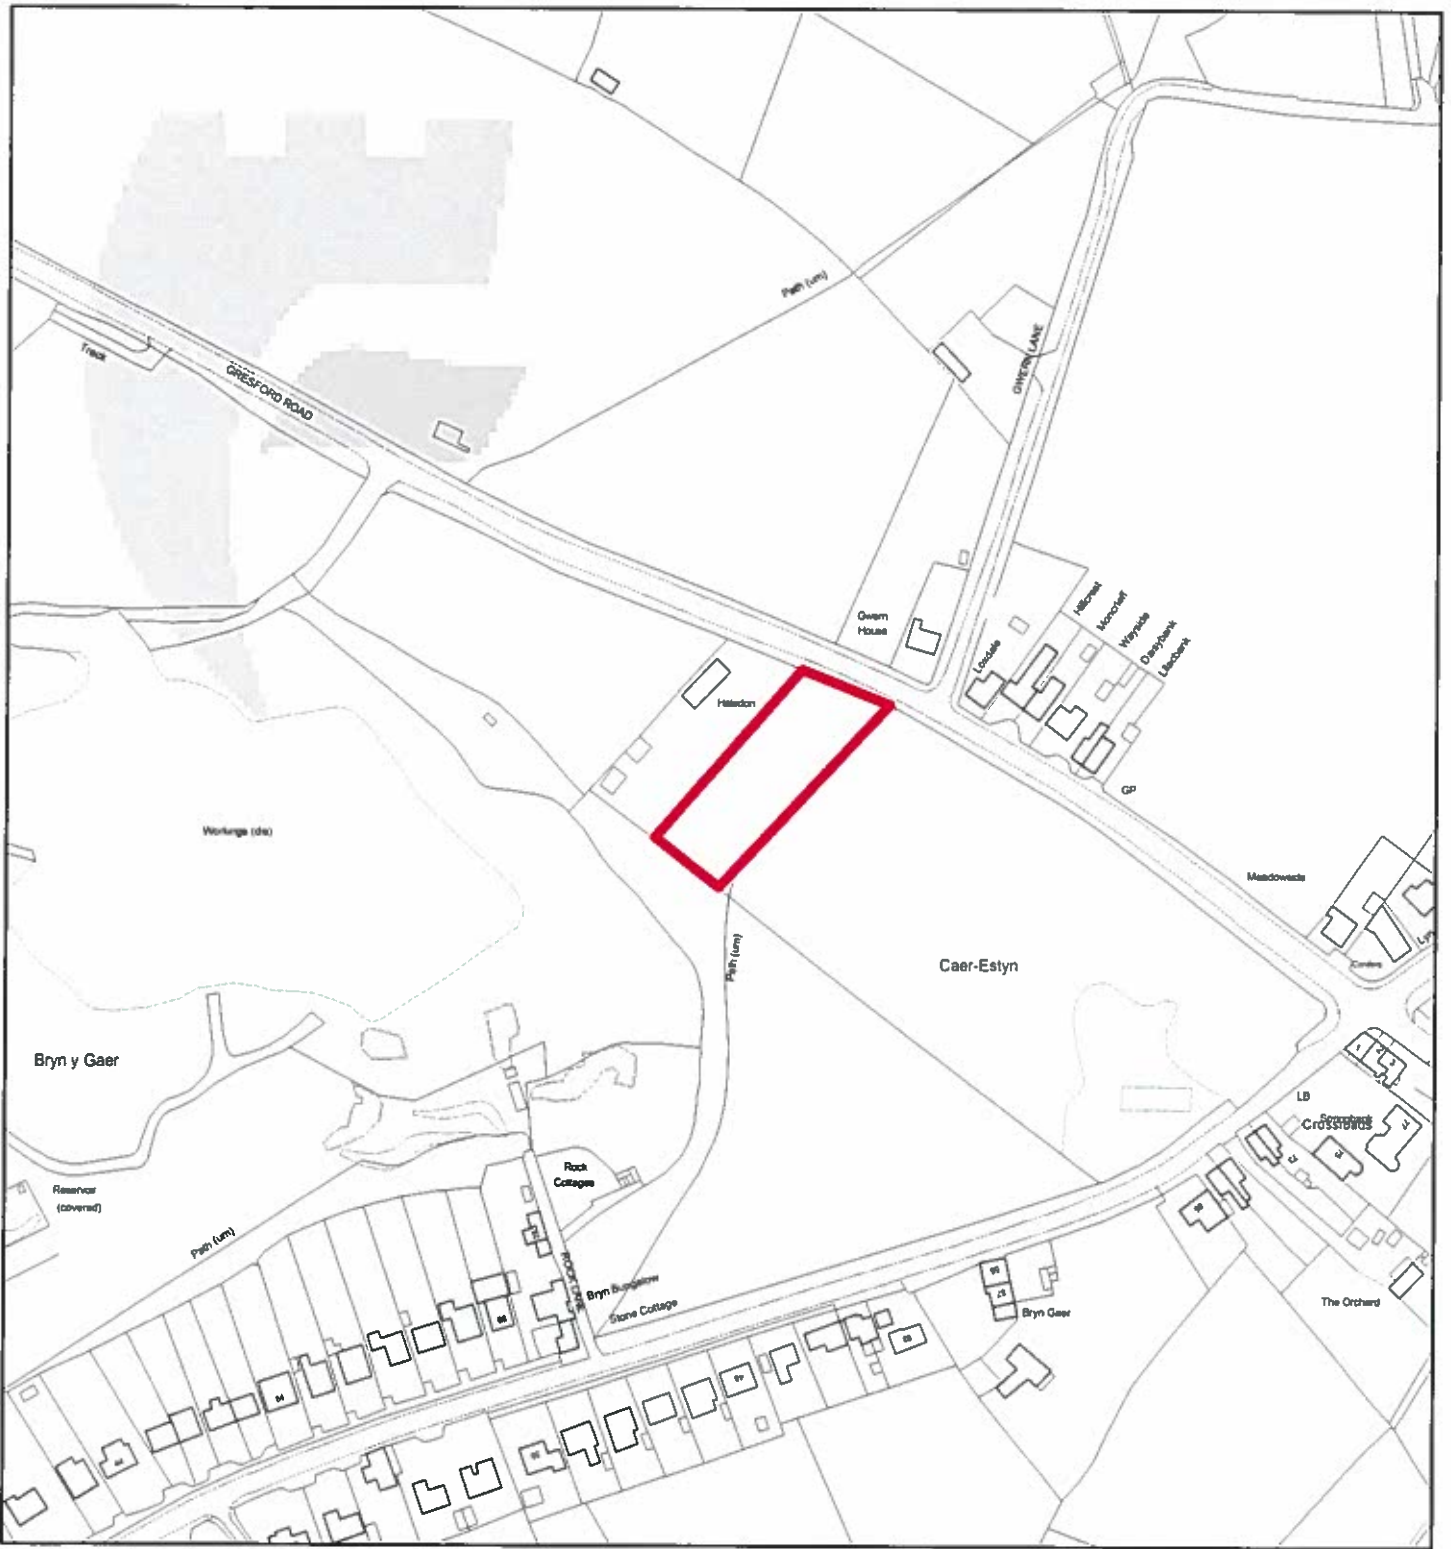

Flintshire Local Development Plan: Candidate Site

Site Reference : HCAC001
Name / Location of Site : Caerestyn Crossroads, bound by Gresford Road & Rhyddyn Hill
Settlement : Hope / Caergwrle / Abermorddu / Cefn y Bedd
Current Use of Site : Agricultural
Proposed Use of Site : Housing
Development or Protection : Development
Area (Hectares) : 2.79039
OS Reference : E331803 N357528