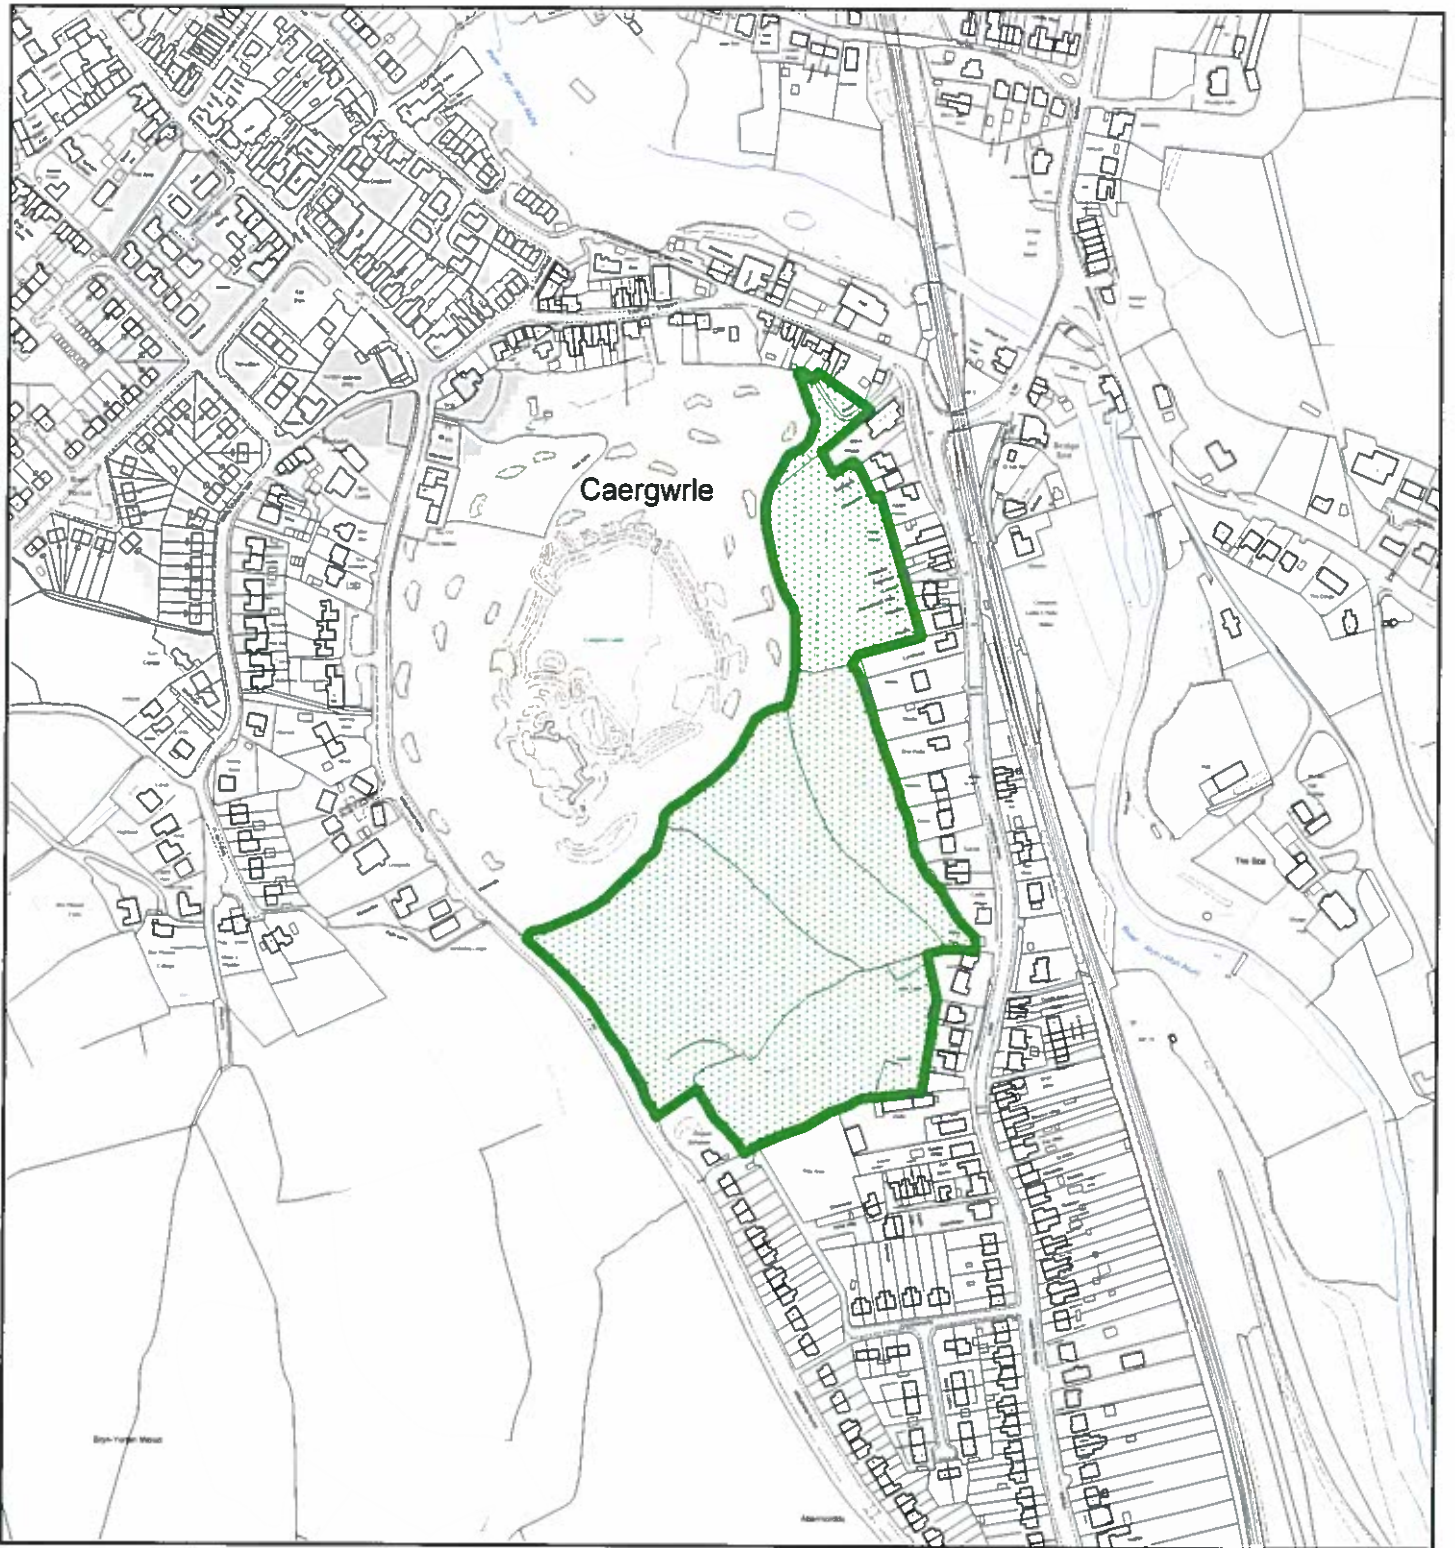

Flintshire Local Development Plan: Candidate Site

Site Reference : HCAC010
Name / Location of Site : Castlefields, adj to Caergwle Castle
Settlement : Hope / Caergwle / Abermorddu / Cefn y Bedd
Current Use of Site : Open Space
Proposed Use of Site : Open Space
Development or Protection : Protection
Area (Hectares) : 5.1198
OS Reference : E330784 N357167