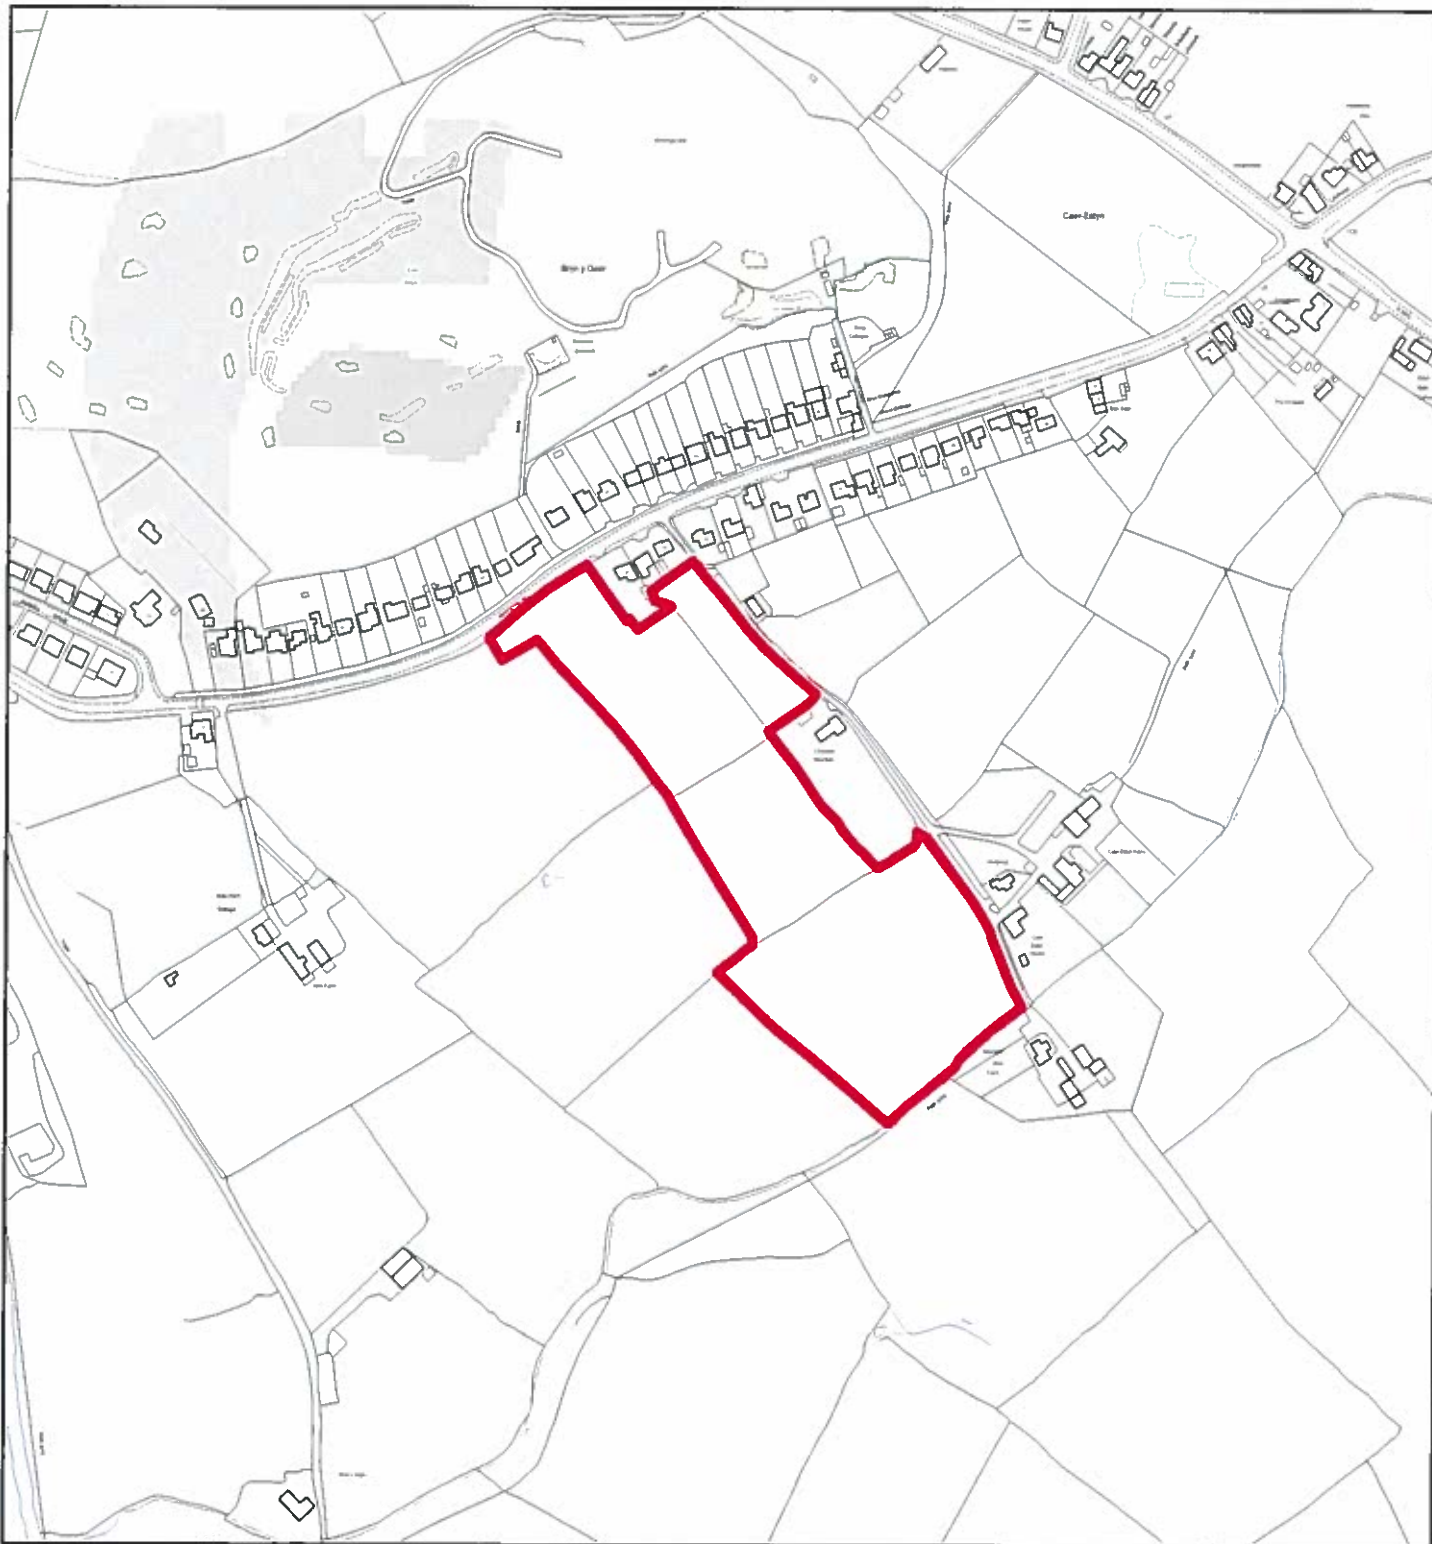

Flintshire Local Development Plan: Candidate Site

Site Reference : HCAC018

Name / Location of Site : Land south of No. 19 Rhyddyn Hill and west of Christian Mountain, Rhyddyn Hill.

Settlement : Hope / Caergwile / Abermorddu / Cefn y Bedd

Current Use of Site : Agricultural

Proposed Use of Site : Housing

Development or Protection : Development

Area (Hectares) : 3.70183

OS Reference : E331619 N357174

Planning & Environment,
Flintshire County Council,
County Hall, Mold,
Flintshire, CH7 6NF.
Chief Officer: Mr Andrew Farrow

Scale 1:4500 @ A4

Plotted 16/01/2015