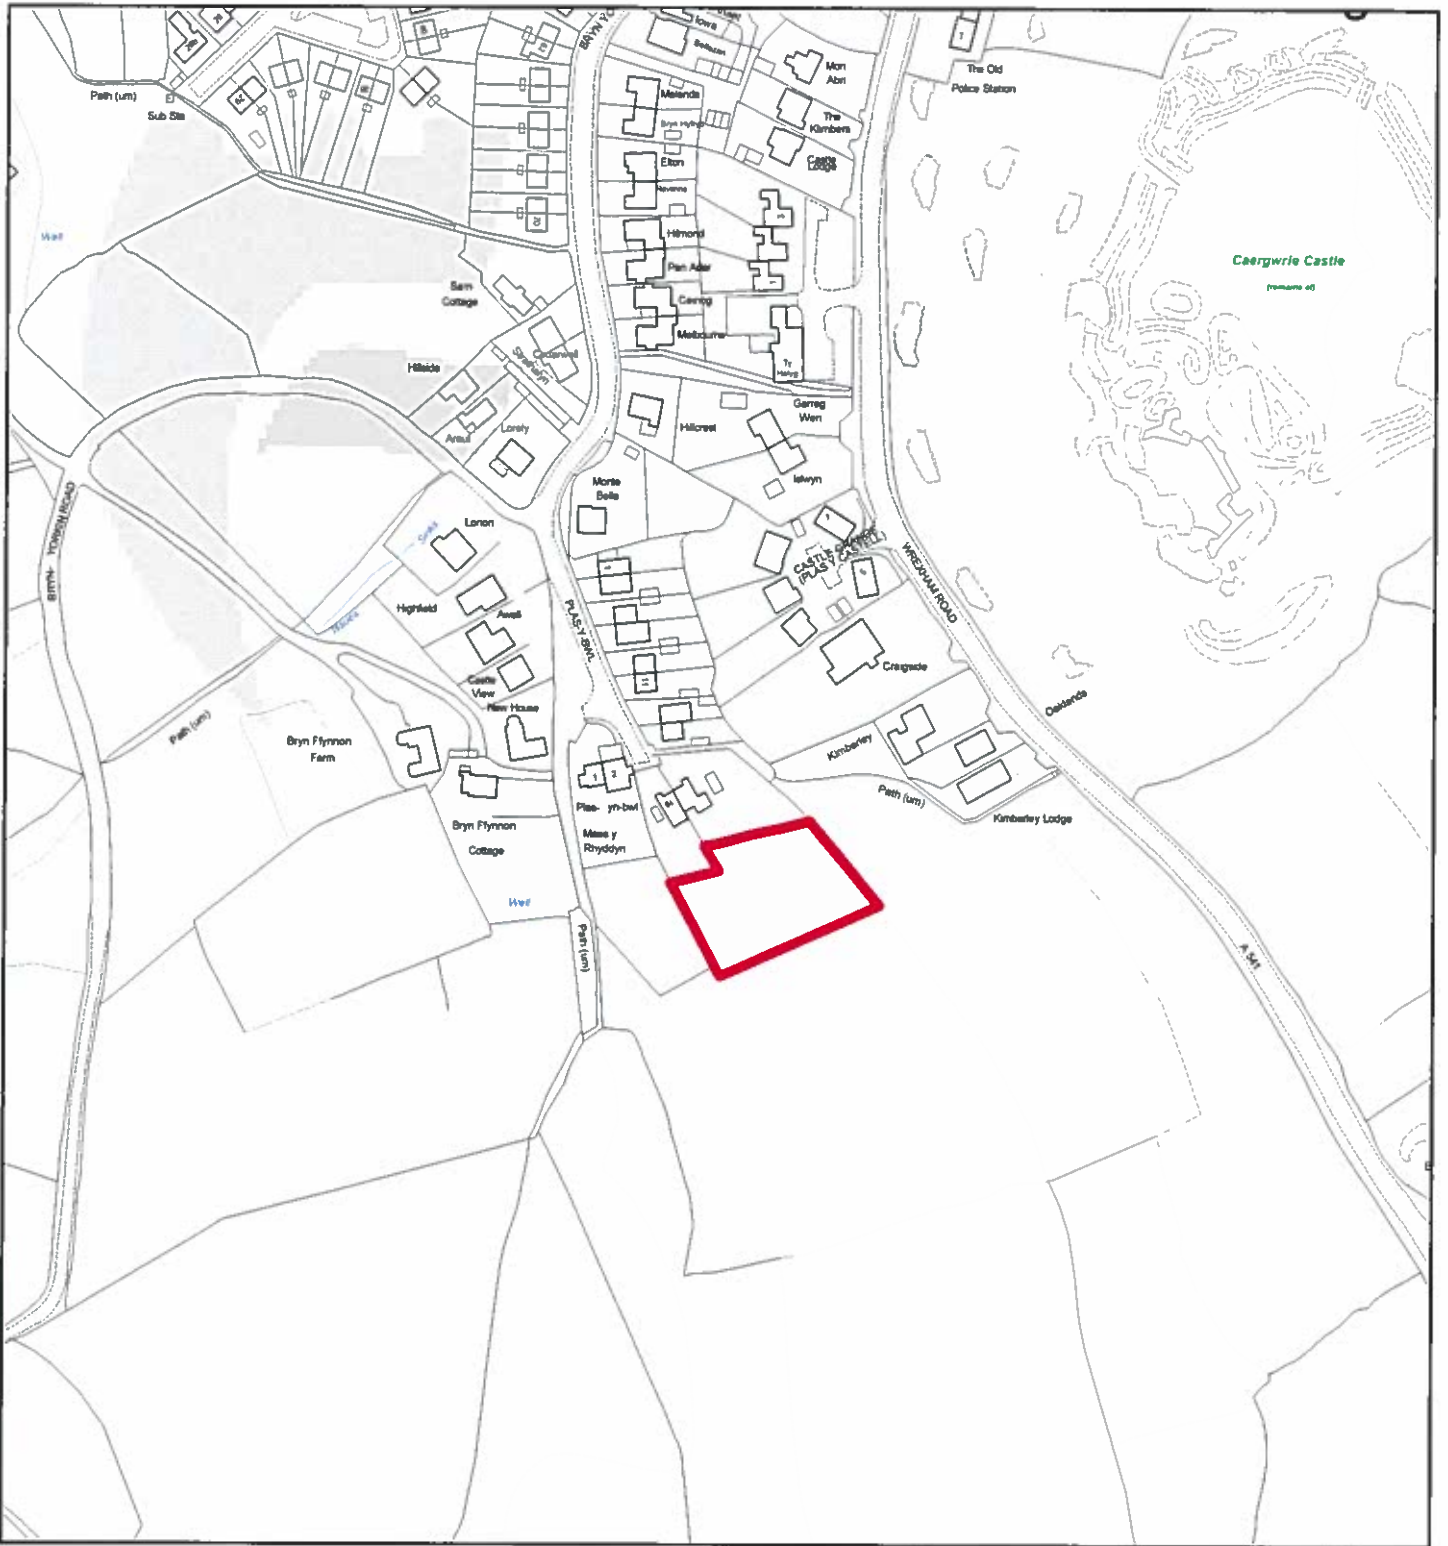

Flintshire Local Development Plan: Candidate Site

Site Reference : HCAC023
Name / Location of Site : Land rear of 17 Plas y Bwl, Caergwrie
Settlement : Hope / Caergwrie / Abermorddu / Cefn y Bedd
Current Use of Site : Garden
Proposed Use of Site : Housing
Development or Protection : Development
Area (Hectares) : 0.198058
OS Reference : E330531 N357031

Planning & Environment,
Flintshire County Council,
County Hall, Mold,
Flintshire, CH7 6NF.
Chief Officer: Mr Andrew Farrow

Scale 1:2500 @ A4
Plotted 16/01/2015