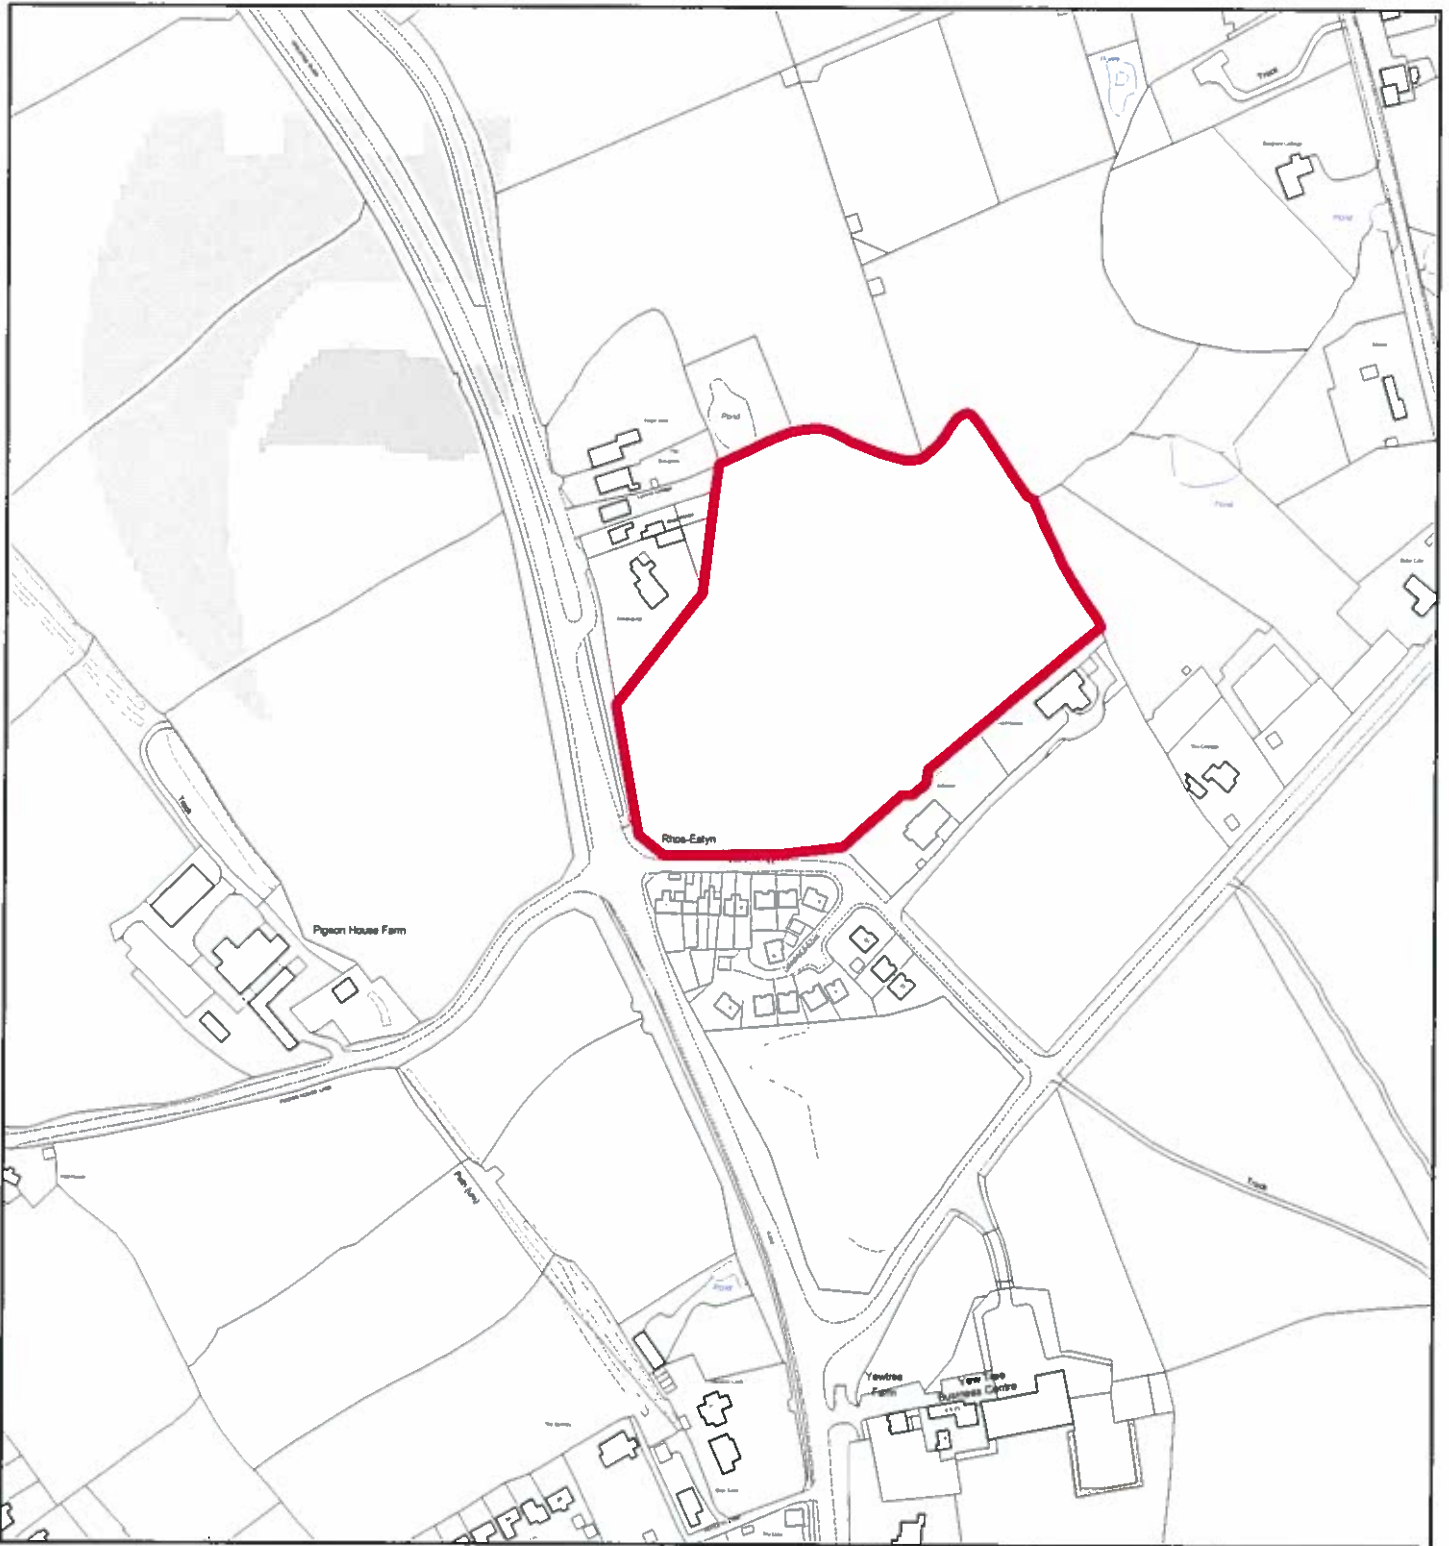

Flintshire Local Development Plan: Candidate Site

Site Reference : HCAC017
Name / Location of Site : Land side and rear of Greenacres, Wrexham Road, Hope.
Settlement : Hope / Caergwrlle / Abermorddu / Cefn y Bedd
Current Use of Site : Agricultural
Proposed Use of Site : Housing
Development or Protection : Development
Area (Hectares) : 2.96204
OS Reference : E330971 N359289