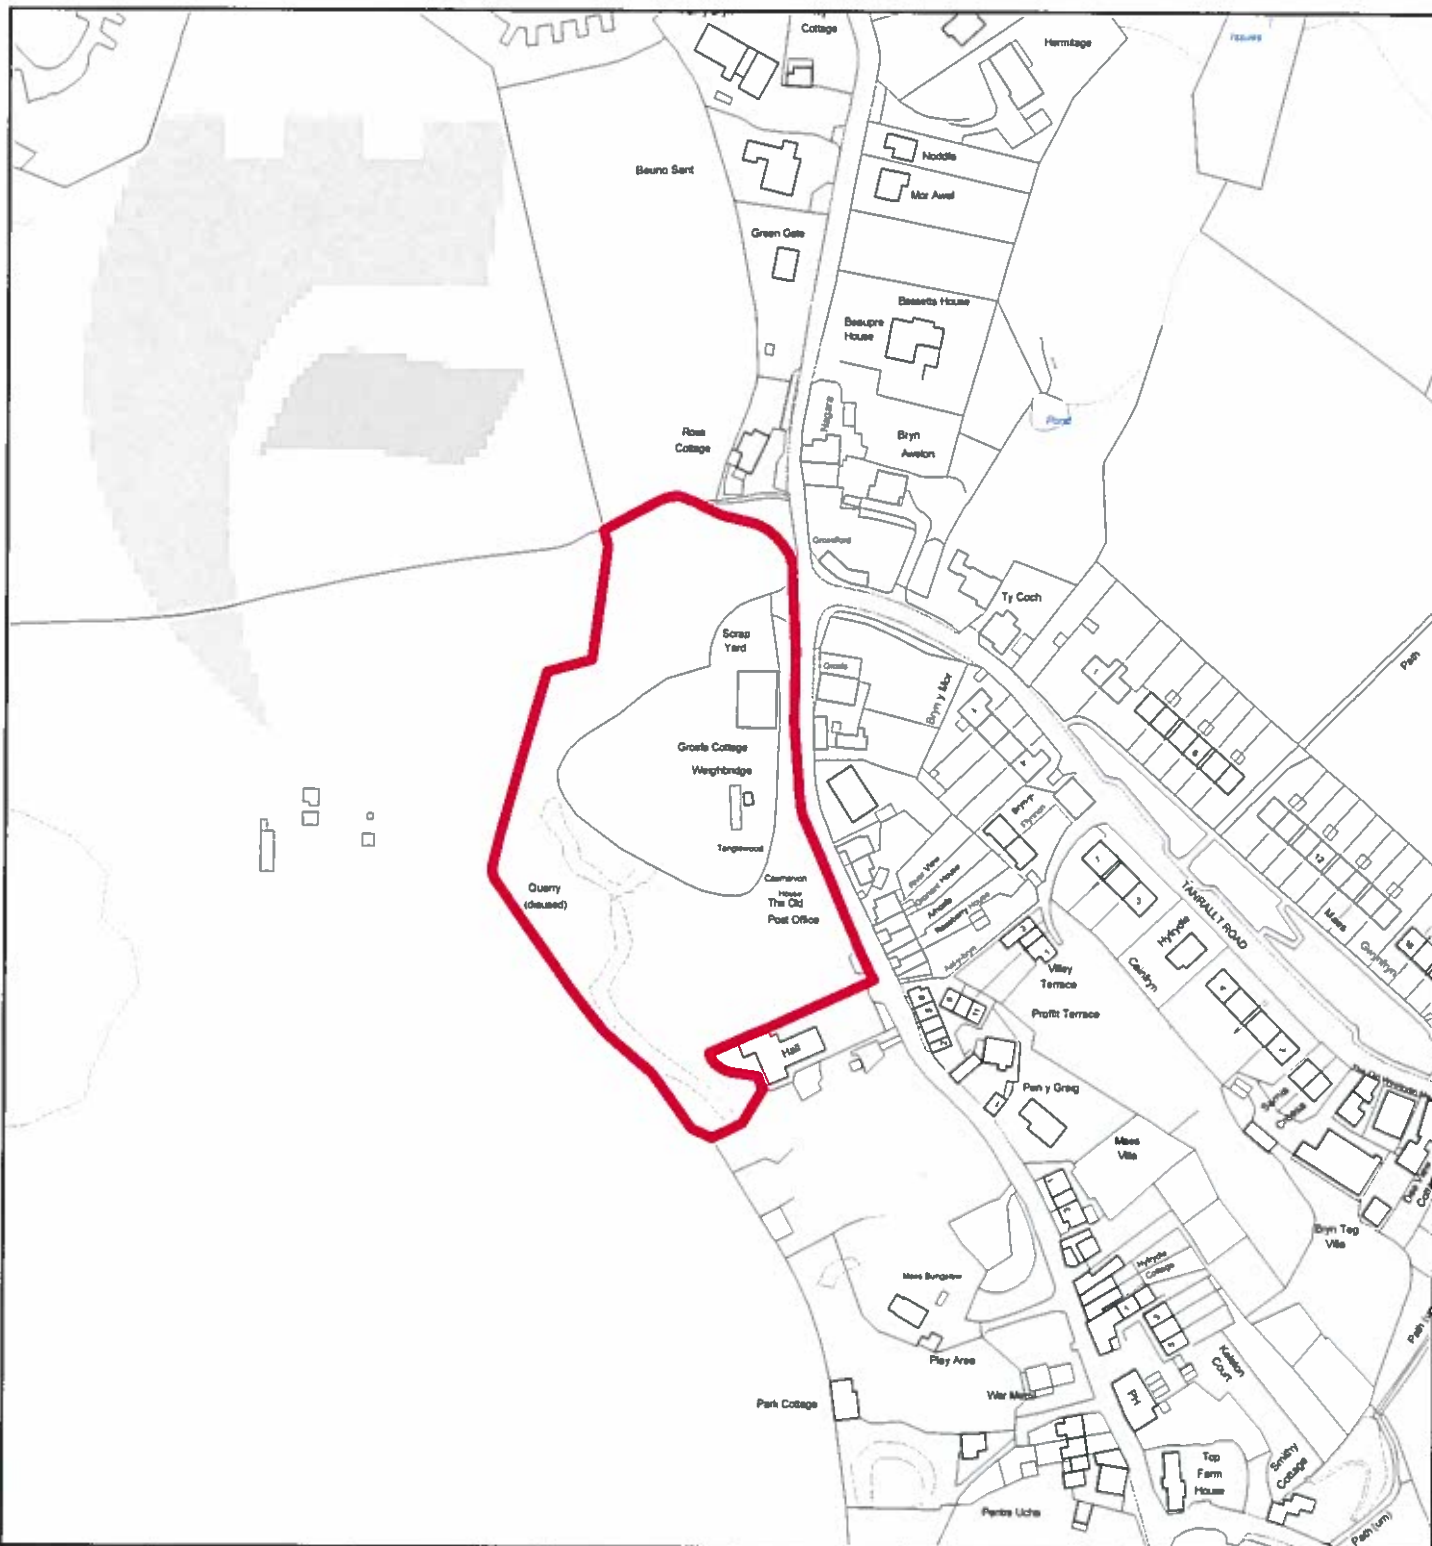

Flintshire Local Development Plan: Candidate Site

Site Reference : GWE001
Name / Location of Site : Adj Greengate, Gwespyr
Settlement : Gwespyr
Current Use of Site : Agricultural
Proposed Use of Site : Housing
Development or Protection : Development
Area (Hectares) : 0.913659
OS Reference : E310913 N383314

Flintshire Local Development Plan: Candidate Site

Site Reference : GWE002
Name / Location of Site : Scrapyard on western edge of Gwespyr
Settlement : Gwespyr
Current Use of Site : Greenfield
Proposed Use of Site : Housing
Development or Protection : Development
Area (Hectares) : 1.56373
OS Reference : E310932 N383138