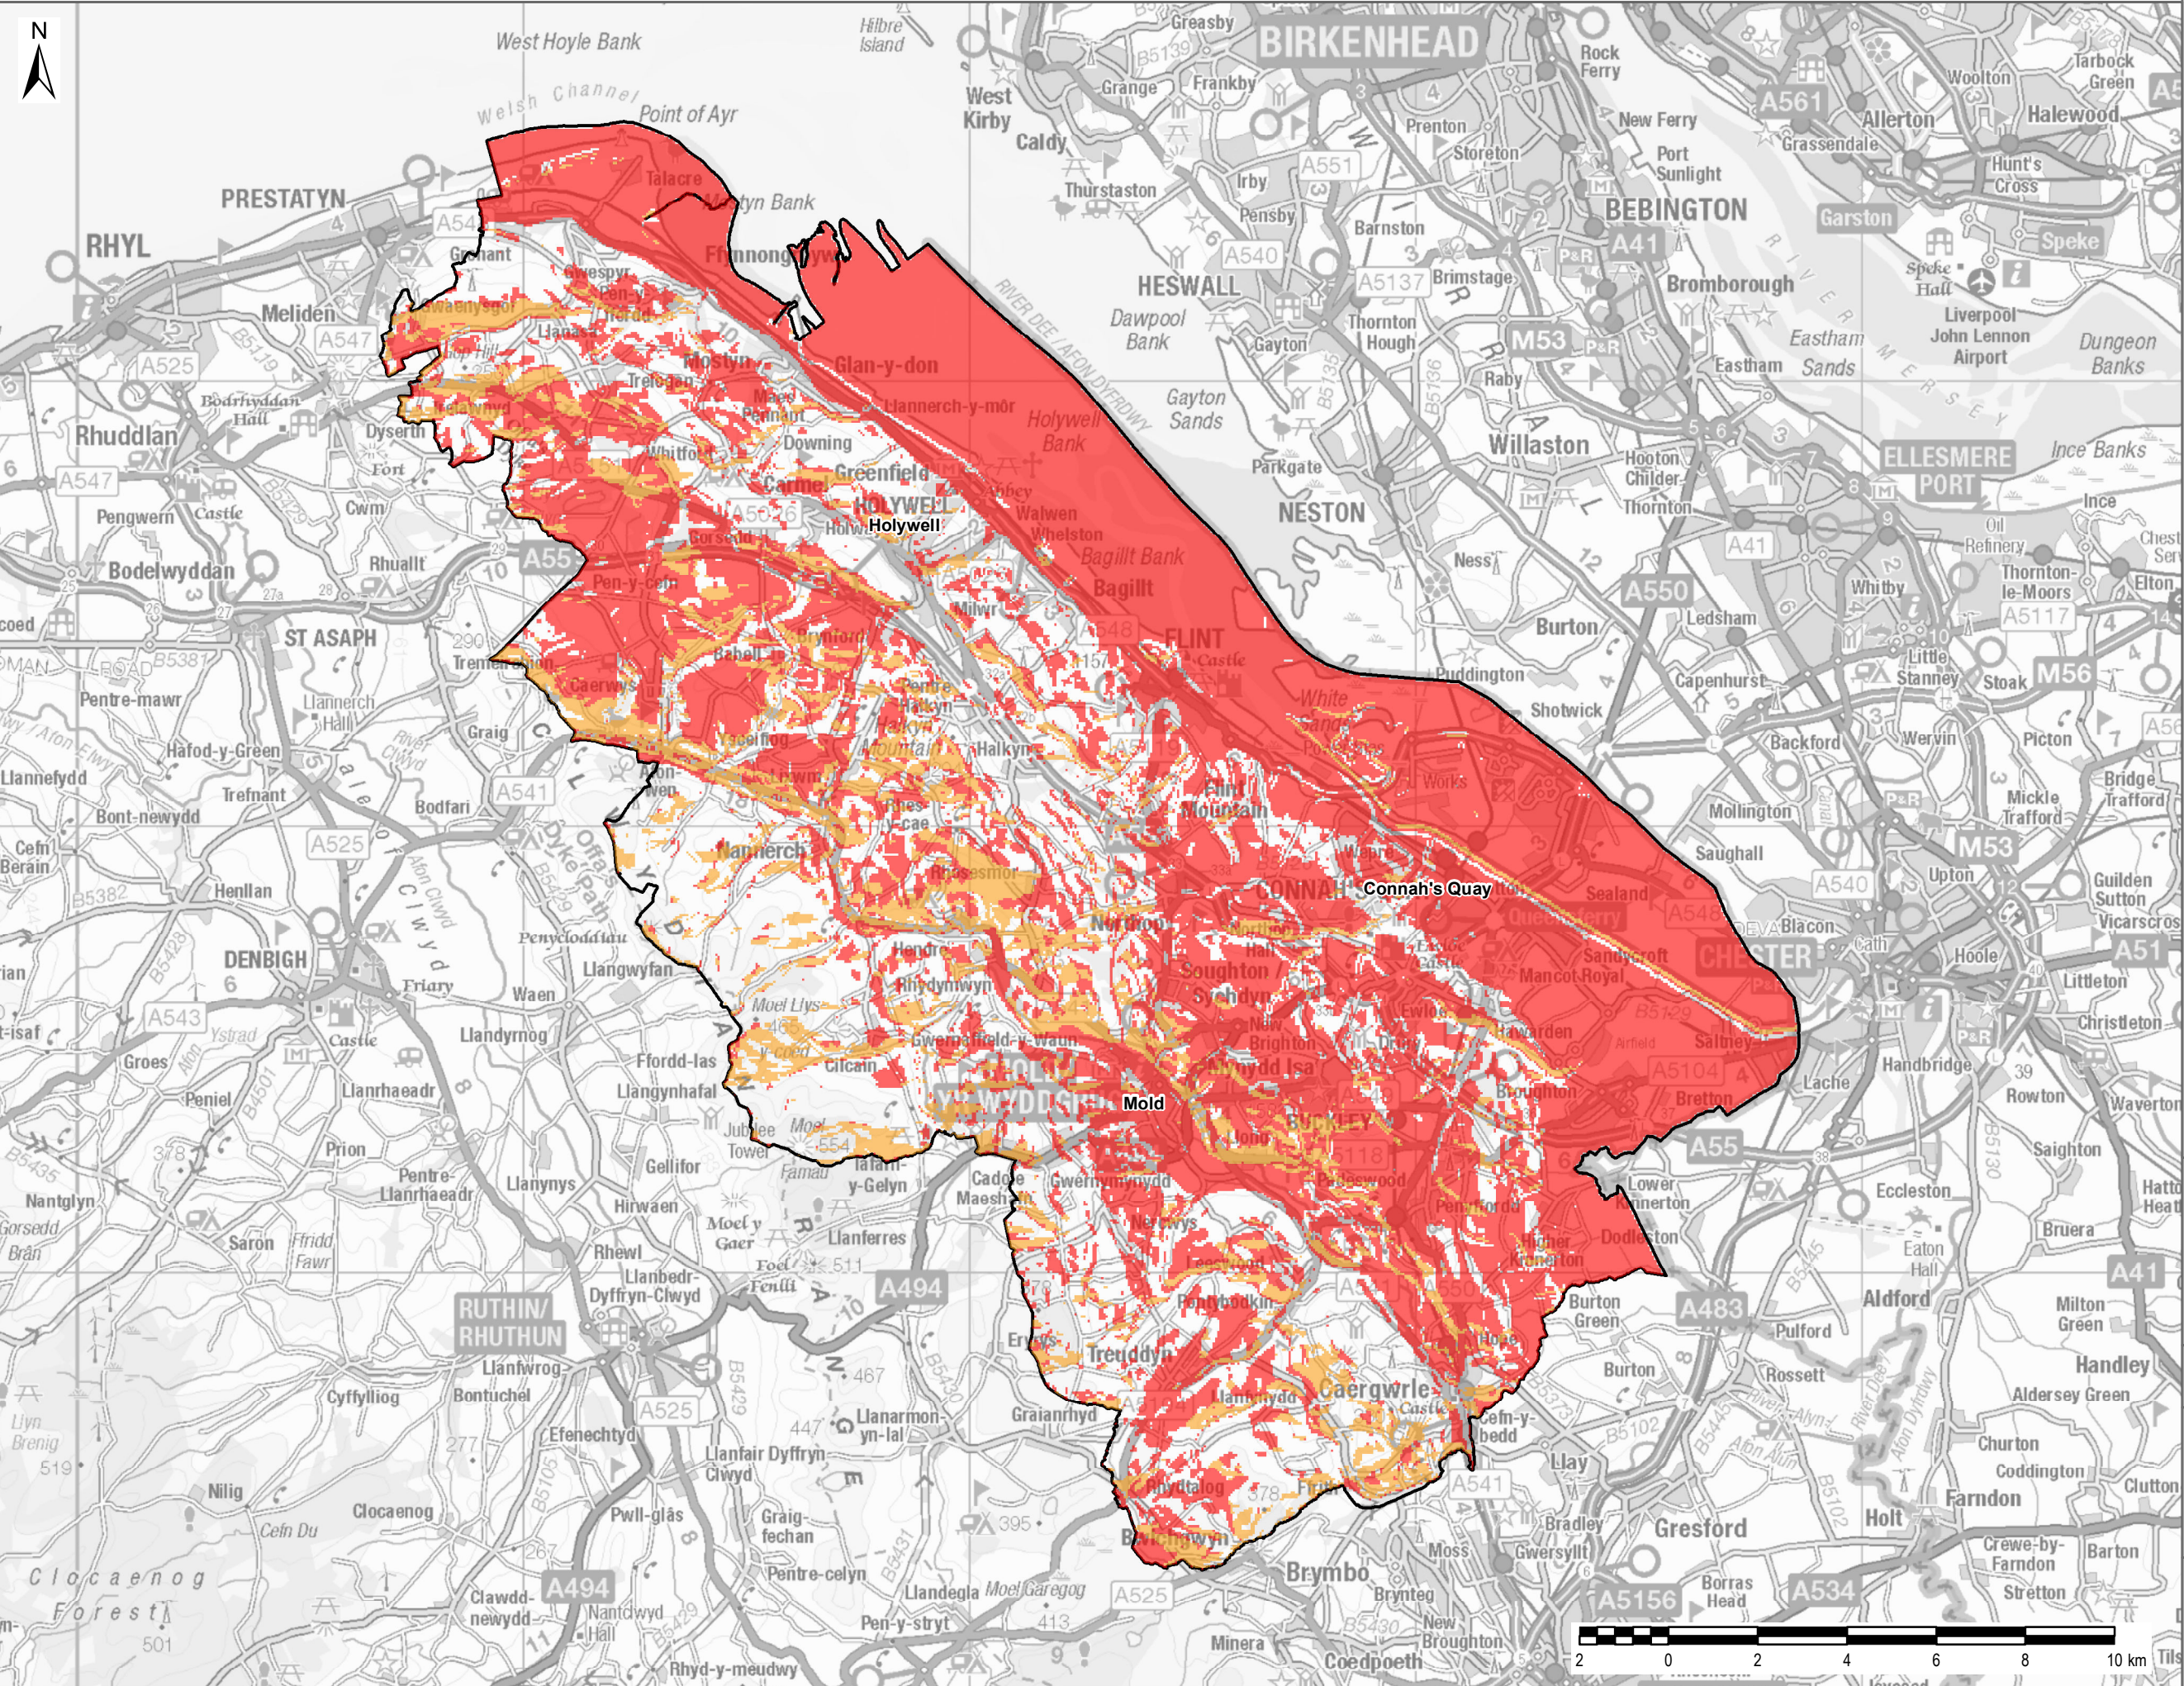

**LEGEND**

- Potential PV Resource - All Orientations
- Potential PV Resource - SE to SW Orientations
- Flintshire County Council Boundary

**Copyright:**  
 Contains Natural Resources Wales information © Natural Resources Wales and Database Right. All rights Reserved. Contains Ordnance Survey Data. Ordnance Survey Licence number 100019741. Crown Copyright and Database Right.

S1  
 Unconstrained  
 Solar PV Resource

21/08/19