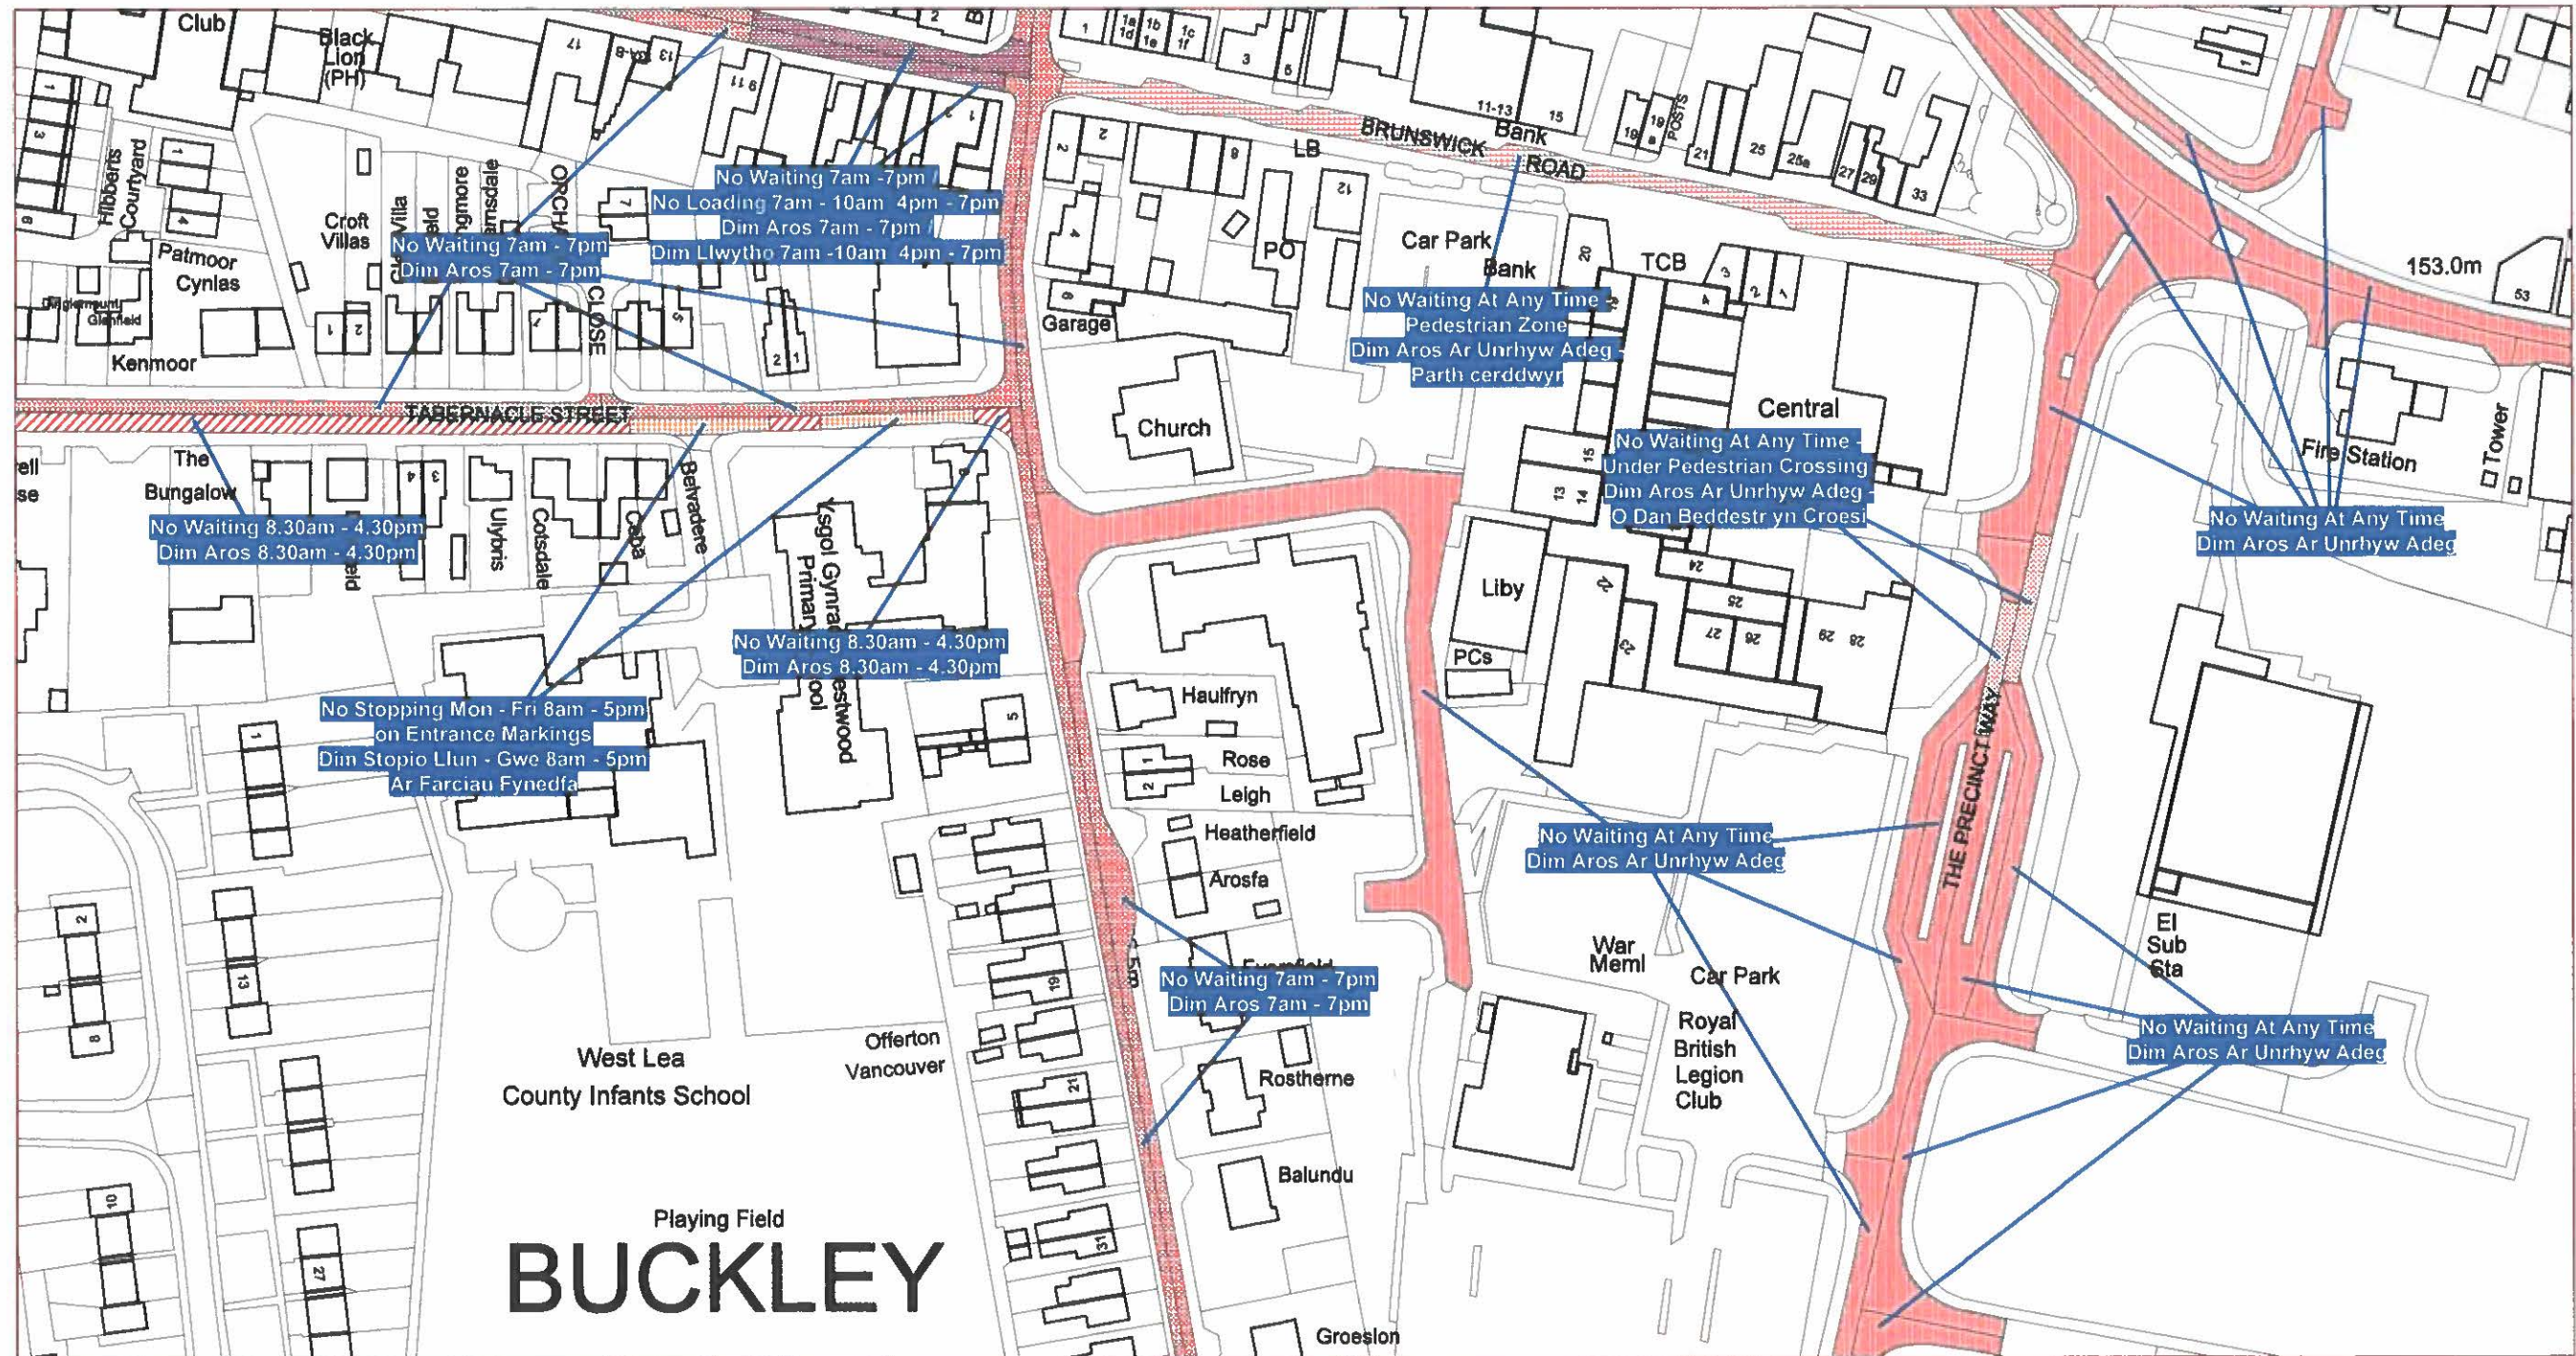

COD ARDAL:AS94
AREA CODE:AS94

Sheet Revision No: 1
Rhif Adolgiad Y Ddalen: 1
Sheet active from: 1 October 2013
Dalen yn weithredol o: 1 Hydref 2013

Scale: 1:1250
Graddfa: 1:1250

This map is reproduced from Ordnance Survey material with the permission of Ordnance Survey on behalf of the Controller of Her Majesty's Stationary Office © Crown Copyright. Unauthorised reproduction infringes Crown Copyright and may lead to prosecution or civil proceedings. Licence No. 100023386

Atgynhychir y map hwn o ddeunydd yr Ordnance Survey gyda chanlatad yr Ordnance Survey ar ran Rheolwr Llyfrfa Ei Mawrhydl © Hawffraint y Goron. Mae atgynhychu heb ganiatad yn torri hawffraint y Goron a gall hyn arwain at erlyniad neu achos sifil. Rhif trwydded 100023386