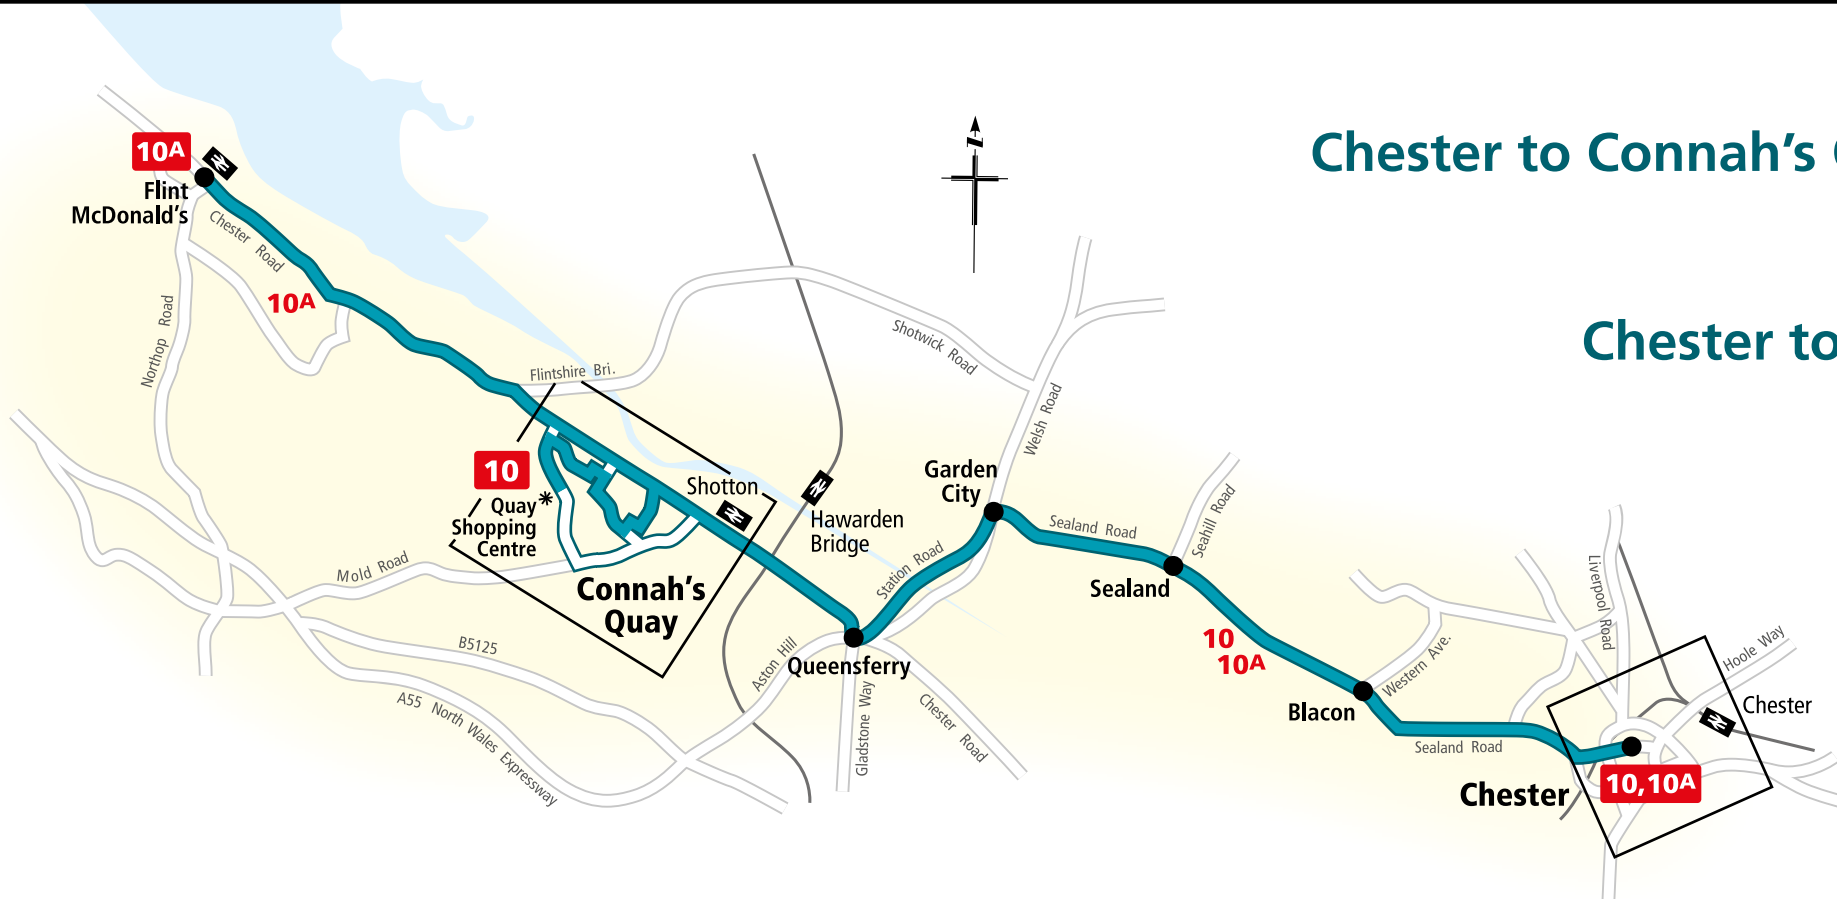

Key

- ARRIVA routes 10,10A
- Variation to main route
- Terminus point
- Buses run in direction of arrow
- Railway line and station

Treffynnon i Caer trwy Cei Connah a Y Fferi Isaf Holywell to Chester via Connah's Quay and Queensferry