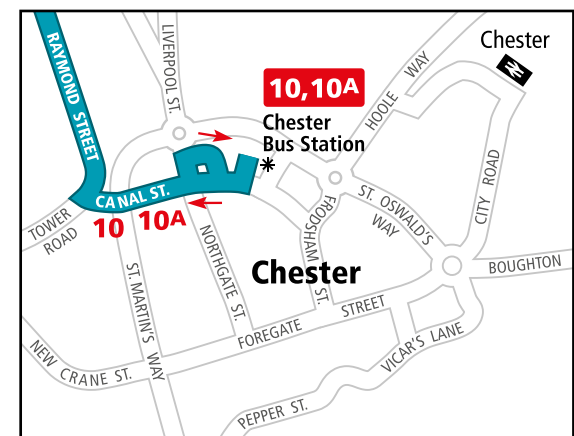

Key

- ARRIVA routes 10,10A
- Variation to main route
- Terminus point
- Buses run in direction of arrow
- Railway line and station

Treffynnon i Caer trwy Cei Connah a Y Fferi Isaf Holywell to Chester via Connah's Quay and Queensferry