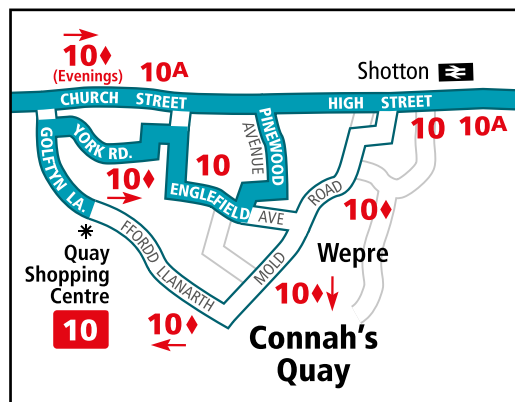

Key

- ARRIVA routes 10,10A
- Variation to main route
- Terminus point
- Buses run in direction of arrow
- Railway line and station

Treffynnon i Caer trwy Cei Connah a Y Fferi Isaf Holywell to Chester via Connah's Quay and Queensferry