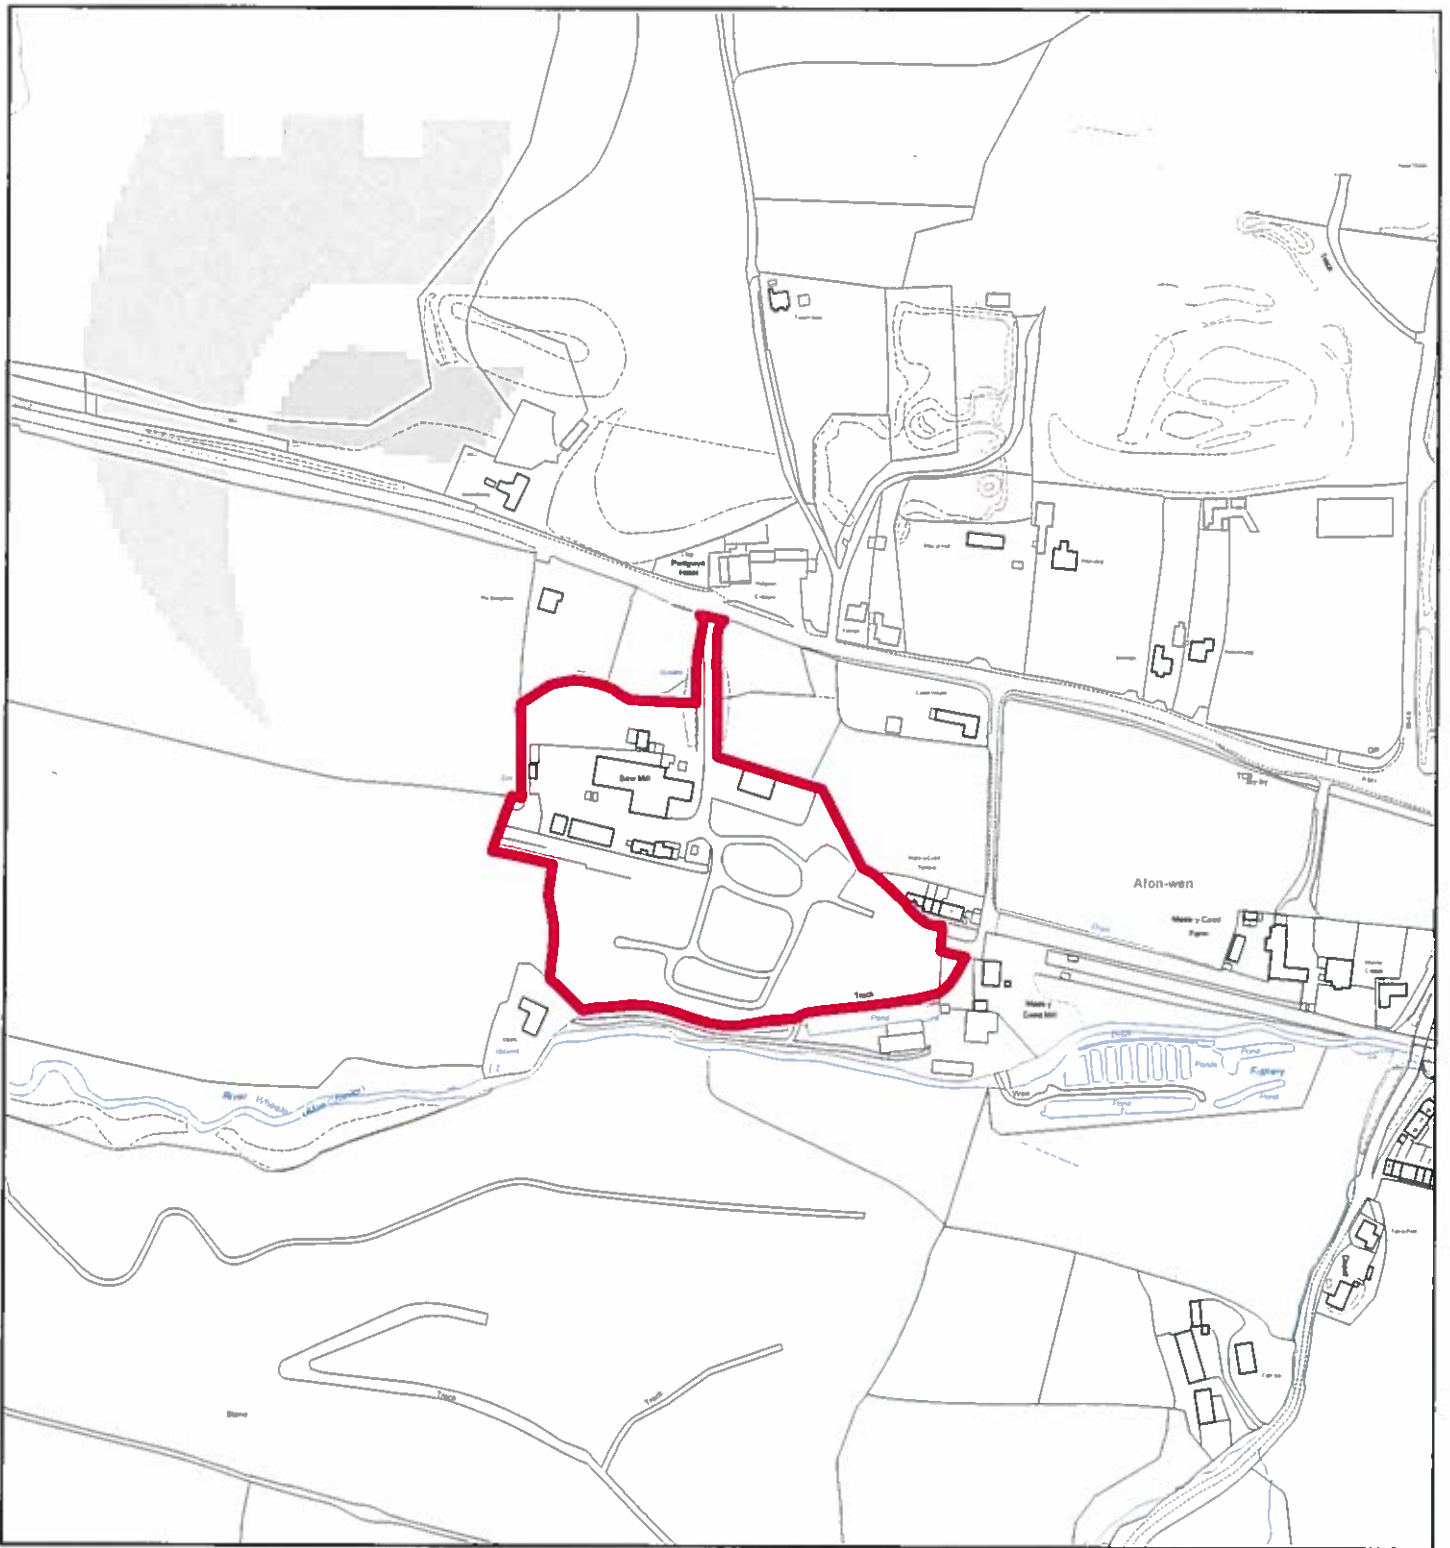

## Flintshire Local Development Plan: Candidate Site

**Site Reference** : AFN001  
**Name / Location of Site** : Maes Mynan Quarry, Afonwen  
**Settlement** : Afonwen  
**Current Use of Site** : Quarry / Agricultural  
**Proposed Use of Site** : Minerals  
**Development or Protection** : Development  
**Area (Hectares)** : 5.42947  
**OS Reference** : E312571 N371996

## Flintshire Local Development Plan: Candidate Site

**Site Reference** : AFN002  
**Name / Location of Site** : The Sawmills, A541, Afonwen  
**Settlement** : Afonwen  
**Current Use of Site** : Employment  
**Proposed Use of Site** : Mixed Use  
**Development or Protection** : Development  
**Area (Hectares)** : 2.84809  
**OS Reference** : E312667 N371566