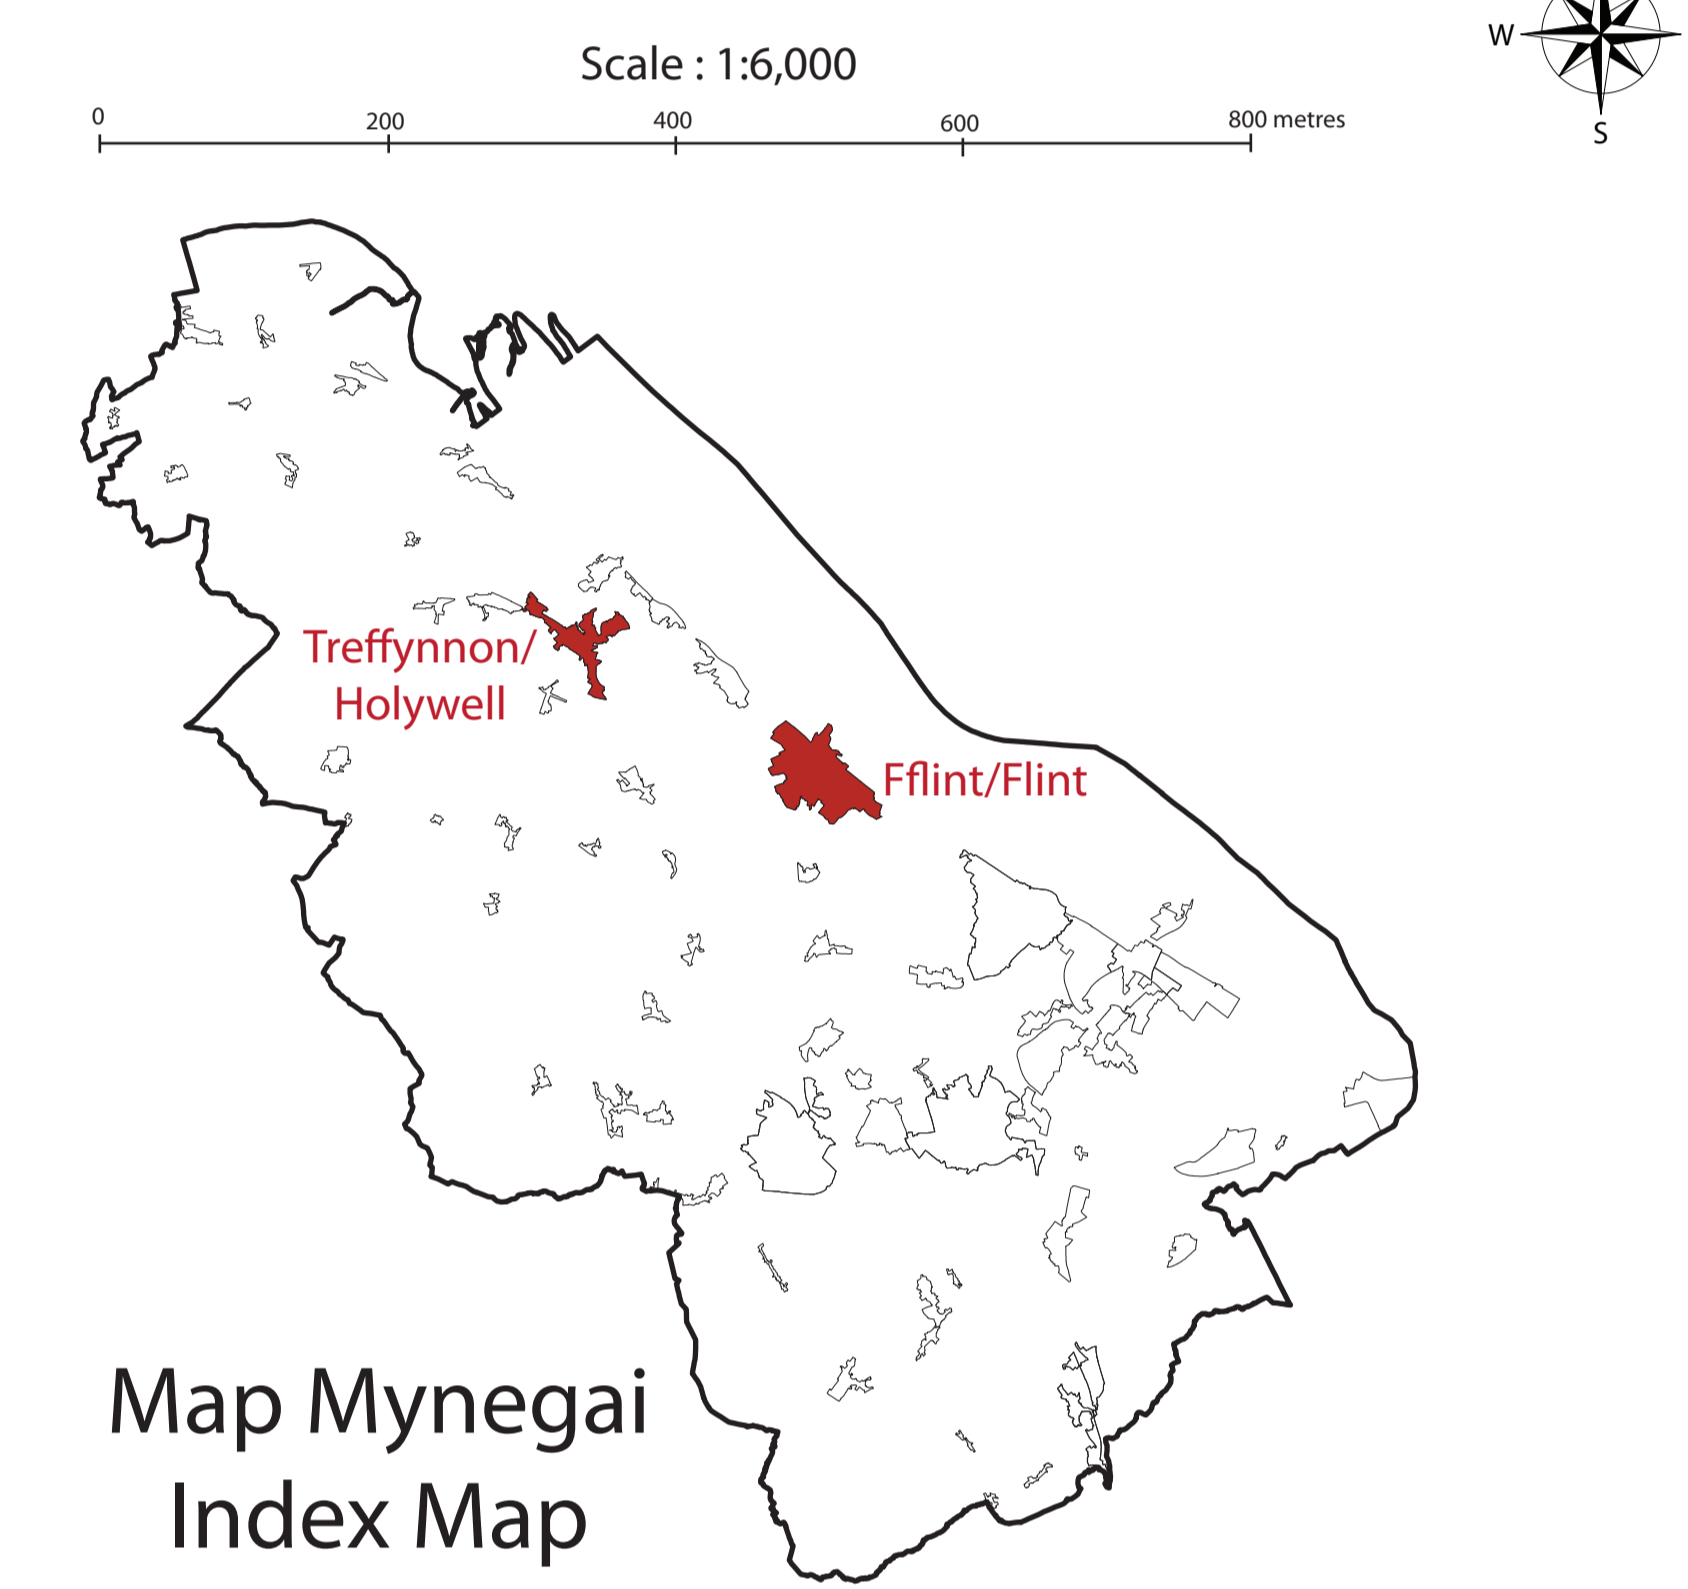

Mapiau o'r Aneddiadau/Settlement Inset Maps 1
Treffynnon/Holywell;
Fflint/Flint